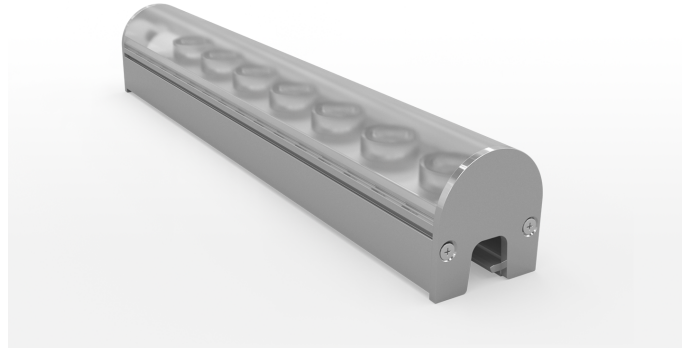

PRODUCT INFORMATION

Description FLEXI GRAZER DOMED SET OVAL 40 x 20°
| 2500K | 30mm | IP67 | 42 LED/M | 24V |
80CRI | 40W | 3244LM | 2050mm

Product Code 085-0721

Product Range Flexi Grazer Set

PRODUCT SPECIFICATION

Dimensions	H37.00/W30.00mm
LED Pitch	23.81mm
Bend Direction	TV
Colour Temperature	2500K
Bin/step	3SDCM
CRI Rating	80.00
Lifetime	> 30,000 h
Operating Temp	MIN = -25°C, MAX = 45°C
IP Rating	IP67
Mounting	MOUNTING CLIPS
Connection	HARDWIRE TAILS OR MALE/FEMALE CONNECTORS

IP67

PRODUCT INFORMATION

Description	FLEXI GRAZER DOMED SET OVAL 40 x 20° 2700K 30mm IP67 42 LED/M 24V 80CRI 40W 3762LM 2050mm
Product Code	085-0722
Product Range	Flexi Grazer Set

PRODUCT SPECIFICATION

Dimensions	H37.00/W30.00mm
LED Pitch	23.81mm
Bend Direction	TV
Colour Temperature	2700K
Bin/step	3SDCM
CRI Rating	80.00
Lifetime	> 30,000 h
Operating Temp	MIN = -25°C, MAX = 45°C
IP Rating	IP67
Mounting	MOUNTING CLIPS
Connection	HARDWIRE TAILS OR MALE/FEMALE CONNECTORS

IP67

PRODUCT INFORMATION

Description	FLEXI GRAZER DOMED SET OVAL 40 x 20° 3000K 30mm IP67 42 LED/M 24V 80CRI 40W 4310LM 2050mm
Product Code	085-0723
Product Range	Flexi Grazer Set

PRODUCT SPECIFICATION

Dimensions	H37.00/W30.00mm
LED Pitch	23.81mm
Bend Direction	TV
Colour Temperature	3000K
Bin/step	3SDCM
CRI Rating	80.00
Lifetime	> 30,000 h
Operating Temp	MIN = -25°C, MAX = 45°C
IP Rating	IP67
Mounting	MOUNTING CLIPS
Connection	HARDWIRE TAILS OR MALE/FEMALE CONNECTORS