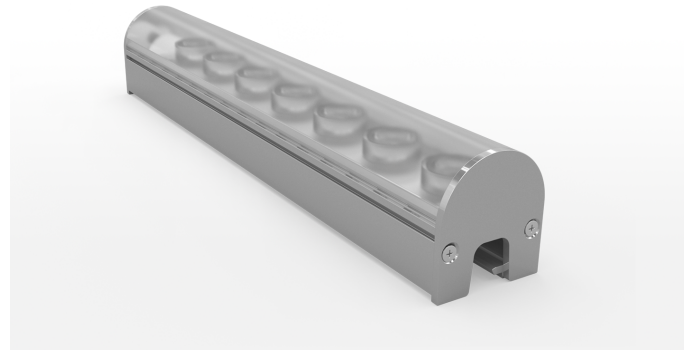

PRODUCT INFORMATION

Description FLEXI GRAZER DOMED SET OVAL 40 x 20°
| 2500K | 30mm | IP67 | 42 LED/M | 24V |
80CRI | 40W | 3244LM | 2050mm

Product Code 085-0721

Product Range Flexi Grazer Set

PRODUCT SPECIFICATION

Dimensions	H37.00/W30.00mm
LED Pitch	23.81mm
Bend Direction	TV
Colour Temperature	2500K
Bin/step	3SDCM
CRI Rating	80.00
Lifetime	> 30,000 h
Operating Temp	MIN = -25°C, MAX = 45°C
IP Rating	IP67
Mounting	MOUNTING CLIPS
Connection	HARDWIRE TAILS OR MALE/FEMALE CONNECTORS

IP67

PRODUCT INFORMATION

Description	FLEXI GRAZER DOMED SET OVAL 40 x 20° 2700K 30mm IP67 42 LED/M 24V 80CRI 40W 3762LM 2050mm
Product Code	085-0722
Product Range	Flexi Grazer Set

PRODUCT SPECIFICATION

Dimensions	H37.00/W30.00mm
LED Pitch	23.81mm
Bend Direction	TV
Colour Temperature	2700K
Bin/step	3SDCM
CRI Rating	80.00
Lifetime	> 30,000 h
Operating Temp	MIN = -25°C, MAX = 45°C
IP Rating	IP67
Mounting	MOUNTING CLIPS
Connection	HARDWIRE TAILS OR MALE/FEMALE CONNECTORS

IP67

PRODUCT INFORMATION

Description	FLEXI GRAZER DOMED SET OVAL 40 x 20° 3000K 30mm IP67 42 LED/M 24V 80CRI 40W 4310LM 2050mm
Product Code	085-0723
Product Range	Flexi Grazer Set

PRODUCT SPECIFICATION

Dimensions	H37.00/W30.00mm
LED Pitch	23.81mm
Bend Direction	TV
Colour Temperature	3000K
Bin/step	3SDCM
CRI Rating	80.00
Lifetime	> 30,000 h
Operating Temp	MIN = -25°C, MAX = 45°C
IP Rating	IP67
Mounting	MOUNTING CLIPS
Connection	HARDWIRE TAILS OR MALE/FEMALE CONNECTORS