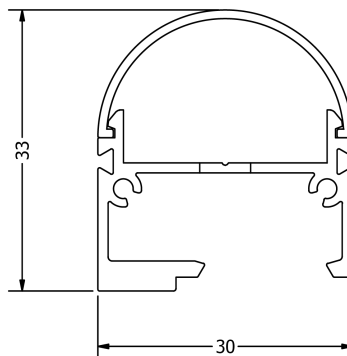

TECHNICAL DRAWING

IP67