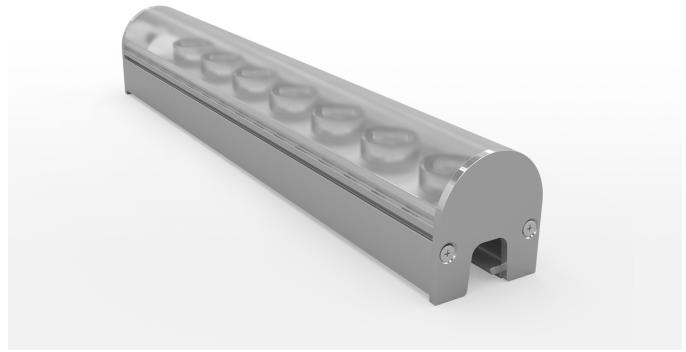

PRODUCT INFORMATION

Description FLEXI GRAZER DOMED SET OVAL 40 x 20°
| 2500K | 30mm | IP67 | 42 LED/M | 24V |
80CRI | 40W | 3244LM | 2050mm

Product Code 085-0721

Product Range Flexi Grazer Set

PRODUCT SPECIFICATION

IP67

PRODUCT INFORMATION

Description	FLEXI GRAZER DOMED SET OVAL 40 x 20° 2700K 30mm IP67 42 LED/M 24V 80CRI 40W 3762LM 2050mm
Product Code	085-0722
Product Range	Flexi Grazer Set

PRODUCT SPECIFICATION

Dimensions	H37.00/W30.00mm
LED Pitch	23.81mm
Bend Direction	TV
Colour Temperature	2700K
Bin/step	3SDCM
CRI Rating	80.00
Lifetime	> 30,000 h
Operating Temp	MIN = -25°C, MAX = 45°C
IP Rating	IP67
Mounting	MOUNTING CLIPS
Connection	HARDWIRE TAILS OR MALE/FEMALE CONNECTORS

IP67

PRODUCT INFORMATION

Description	FLEXI GRAZER DOMED SET OVAL 40 x 20° 3000K 30mm IP67 42 LED/M 24V 80CRI 40W 4310LM 2050mm
Product Code	085-0723
Product Range	Flexi Grazer Set

PRODUCT SPECIFICATION

Dimensions	H37.00/W30.00mm
LED Pitch	23.81mm
Bend Direction	TV
Colour Temperature	3000K
Bin/step	3SDCM
CRI Rating	80.00
Lifetime	> 30,000 h
Operating Temp	MIN = -25°C, MAX = 45°C
IP Rating	IP67
Mounting	MOUNTING CLIPS
Connection	HARDWIRE TAILS OR MALE/FEMALE CONNECTORS

IP67

PRODUCT INFORMATION

Description	FLEXI GRAZER DOMED SET OVAL 40 x 20° 4000K 30mm IP67 42 LED/M 24V 80CRI 40W 3994LM 2050mm
Product Code	085-0724
Product Range	Flexi Grazer Set

PRODUCT SPECIFICATION

Dimensions	H37.00/W30.00mm
LED Pitch	23.81mm
Bend Direction	TV
Colour Temperature	4000K
Bin/step	3SDCM
CRI Rating	80.00
Lifetime	> 30,000 h
Operating Temp	MIN = -25°C, MAX = 45°C
IP Rating	IP67
Mounting	MOUNTING CLIPS
Connection	HARDWIRE TAILS OR MALE/FEMALE CONNECTORS