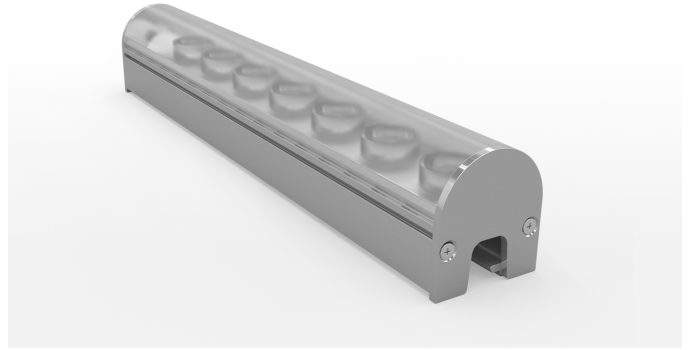

PRODUCT INFORMATION

Description FLEXI GRAZER DOMED SET OVAL 40 x 20°
| 2500K | 30mm | IP67 | 42 LED/M | 24V |
80CRI | 40W | 3244LM | 2050mm

Product Code 085-0721

Product Range Flexi Grazer Set

PRODUCT SPECIFICATION

IP67

PRODUCT INFORMATION

Description	FLEXI GRAZER DOMED SET OVAL 40 x 20° 2700K 30mm IP67 42 LED/M 24V 80CRI 40W 3762LM 2050mm
Product Code	085-0722
Product Range	Flexi Grazer Set

PRODUCT SPECIFICATION

Dimensions	H37.00/W30.00mm
LED Pitch	23.81mm
Bend Direction	TV
Colour Temperature	2700K
Bin/step	3SDCM
CRI Rating	80.00
Lifetime	> 30,000 h
Operating Temp	MIN = -25°C, MAX = 45°C
IP Rating	IP67
Mounting	MOUNTING CLIPS
Connection	HARDWIRE TAILS OR MALE/FEMALE CONNECTORS

IP67

PRODUCT INFORMATION

Description	FLEXI GRAZER DOMED SET OVAL 40 x 20° 3000K 30mm IP67 42 LED/M 24V 80CRI 40W 4310LM 2050mm
Product Code	085-0723
Product Range	Flexi Grazer Set

PRODUCT SPECIFICATION

Dimensions	H37.00/W30.00mm
LED Pitch	23.81mm
Bend Direction	TV
Colour Temperature	3000K
Bin/step	3SDCM
CRI Rating	80.00
Lifetime	> 30,000 h
Operating Temp	MIN = -25°C, MAX = 45°C
IP Rating	IP67
Mounting	MOUNTING CLIPS
Connection	HARDWIRE TAILS OR MALE/FEMALE CONNECTORS

IP67

PRODUCT INFORMATION

Description	FLEXI GRAZER DOMED SET OVAL 40 x 20° 4000K 30mm IP67 42 LED/M 24V 80CRI 40W 3994LM 2050mm
Product Code	085-0724
Product Range	Flexi Grazer Set

PRODUCT SPECIFICATION

Dimensions	H37.00/W30.00mm
LED Pitch	23.81mm
Bend Direction	TV
Colour Temperature	4000K
Bin/step	3SDCM
CRI Rating	80.00
Lifetime	> 30,000 h
Operating Temp	MIN = -25°C, MAX = 45°C
IP Rating	IP67
Mounting	MOUNTING CLIPS
Connection	HARDWIRE TAILS OR MALE/FEMALE CONNECTORS