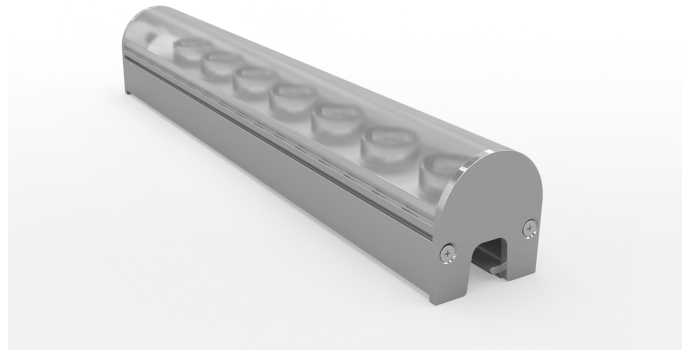

PRODUCT INFORMATION

Description FLEXI GRAZER DOMED SET OVAL 40 x 20°
| 2500K | 30mm | IP67 | 42 LED/M | 24V |
80CRI | 20W | 1622LM | 1050mm

Product Code 085-0711

Product Range Flexi Grazer Set

PRODUCT SPECIFICATION

Lumen Efficiency 81.00lm/w

Max Power Length 5000mm

Beam Angle 40 x 20°

TECHNICAL DRAWING

IP67

PRODUCT INFORMATION

Description	FLEXI GRAZER DOMED SET OVAL 40 x 20° 2700K 30mm IP67 42 LED/M 24V 80CRI 20W 1881LM 1050mm
Product Code	085-0712
Product Range	Flexi Grazer Set

PRODUCT SPECIFICATION

Dimensions	H37.00/W30.00mm
LED Pitch	23.81mm
Bend Direction	TV
Colour Temperature	2700K
Bin/step	3SDCM
CRI Rating	80.00
Lifetime	> 30,000 h
Operating Temp	MIN = -25°C, MAX = 45°C
IP Rating	IP67
Mounting	MOUNTING CLIPS
Connection	HARDWIRE TAILS OR MALE/FEMALE CONNECTORS

IP67

PRODUCT INFORMATION

Description	FLEXI GRAZER DOMED SET OVAL 40 x 20° 3000K 30mm IP67 42 LED/M 24V 80CRI 20W 2155LM 1050mm
Product Code	085-0713
Product Range	Flexi Grazer Set

PRODUCT SPECIFICATION

Dimensions	H37.00/W30.00mm
LED Pitch	23.81mm
Bend Direction	TV
Colour Temperature	3000K
Bin/step	3SDCM
CRI Rating	80.00
Lifetime	> 30,000 h
Operating Temp	MIN = -25°C, MAX = 45°C
IP Rating	IP67
Mounting	MOUNTING CLIPS
Connection	HARDWIRE TAILS OR MALE/FEMALE CONNECTORS