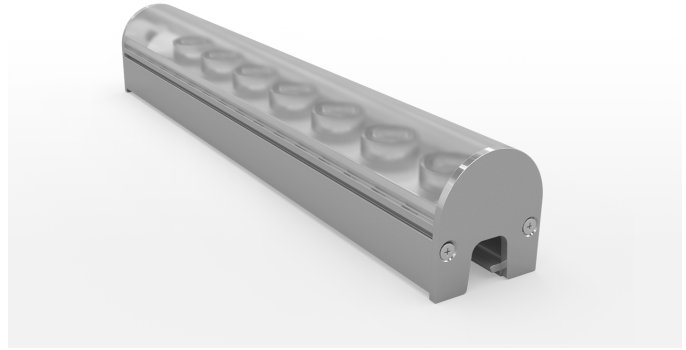

PRODUCT INFORMATION

Description FLEXI GRAZER DOMED SET OVAL 40 x 20°
| 2500K | 30mm | IP67 | 42 LED/M | 24V |
80CRI | 20W | 1622LM | 1050mm

Product Code 085-0711

Product Range Flexi Grazer Set

PRODUCT SPECIFICATION

Lumen Efficiency 81.00lm/w

Max Power Length 5000mm

Beam Angle 40 x 20°

TECHNICAL DRAWING

IP67

PRODUCT INFORMATION

Description	FLEXI GRAZER DOMED SET OVAL 40 x 20° 2700K 30mm IP67 42 LED/M 24V 80CRI 20W 1881LM 1050mm
Product Code	085-0712
Product Range	Flexi Grazer Set

IP67

PRODUCT INFORMATION

Description	FLEXI GRAZER DOMED SET OVAL 40 x 20° 3000K 30mm IP67 42 LED/M 24V 80CRI 20W 2155LM 1050mm
Product Code	085-0713
Product Range	Flexi Grazer Set

PRODUCT SPECIFICATION

Dimensions	H37.00/W30.00mm
LED Pitch	23.81mm
Bend Direction	TV
Colour Temperature	3000K
Bin/step	3SDCM
CRI Rating	80.00
Lifetime	> 30,000 h
Operating Temp	MIN = -25°C, MAX = 45°C
IP Rating	IP67
Mounting	MOUNTING CLIPS
Connection	HARDWIRE TAILS OR MALE/FEMALE CONNECTORS

IP67

PRODUCT INFORMATION

Description	FLEXI GRAZER DOMED SET OVAL 40 x 20° 4000K 30mm IP67 42 LED/M 24V 80CRI 20W 1997LM 1050mm
Product Code	085-0714
Product Range	Flexi Grazer Set

PRODUCT SPECIFICATION

Dimensions	H37.00/W30.00mm
LED Pitch	23.81mm
Bend Direction	TV
Colour Temperature	4000K
Bin/step	3SDCM
CRI Rating	80.00
Lifetime	> 30,000 h
Operating Temp	MIN = -25°C, MAX = 45°C
IP Rating	IP67
Mounting	MOUNTING CLIPS
Connection	HARDWIRE TAILS OR MALE/FEMALE CONNECTORS