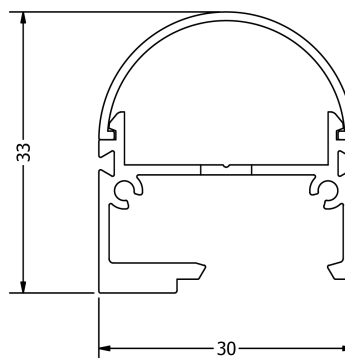

Lumen Efficiency 81.00lm/w

Max Power Length 5000mm

Beam Angle 40 x 20°

TECHNICAL DRAWING

IP67

PRODUCT INFORMATION

Description	FLEXI GRAZER DOMED SET OVAL 40 x 20° 2700K 30mm IP67 42 LED/M 24V 80CRI 20W 1881LM 1050mm
Product Code	085-0712
Product Range	Flexi Grazer Set

PERFORMANCE DATA

Power Consumption	20.00 W
Supply Voltage	24.00V DC
Supply Current	0.83 A
Luminous Flux	1881.00lm
Lumen Efficiency	94.00lm/w
Max Power Length	5000mm
Beam Angle	40 x 20°

TECHNICAL DRAWING

PERFORMANCE DATA

Power Consumption	20.00 W
Supply Voltage	24.00V DC
Supply Current	0.83 A
Luminous Flux	2155.00lm
Lumen Efficiency	108.00lm/w
Max Power Length	5000mm
Beam Angle	40 x 20°

TECHNICAL DRAWING

PERFORMANCE DATA

Power Consumption	20.00 W
Supply Voltage	24.00V DC
Supply Current	0.83 A
Luminous Flux	1997.00lm
Lumen Efficiency	100.00lm/w
Max Power Length	5000mm
Beam Angle	40 x 20°

TECHNICAL DRAWING