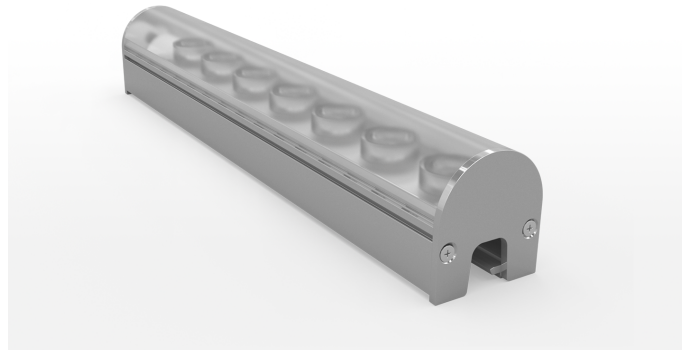

PRODUCT INFORMATION

Description FLEXI GRAZER DOMED SET OVAL 40 x 20°
| 2500K | 30mm | IP67 | 42 LED/M | 24V |
80CRI | 20W | 1622LM | 1050mm

Product Code 085-0711

Product Range Flexi Grazer Set

PRODUCT SPECIFICATION

Lumen Efficiency 81.00lm/w

Max Power Length 5000mm

Beam Angle 40 x 20°

TECHNICAL DRAWING

IP67

PRODUCT INFORMATION

Description	FLEXI GRAZER DOMED SET OVAL 40 x 20° 2700K 30mm IP67 42 LED/M 24V 80CRI 20W 1881LM 1050mm
Product Code	085-0712
Product Range	Flexi Grazer Set

PRODUCT SPECIFICATION

Dimensions	H37.00/W30.00mm
LED Pitch	23.81mm
Bend Direction	TV
Colour Temperature	2700K
Bin/step	3SDCM
CRI Rating	80.00
Lifetime	> 30,000 h
Operating Temp	MIN = -25°C, MAX = 45°C
IP Rating	IP67
Mounting	MOUNTING CLIPS
Connection	HARDWIRE TAILS OR MALE/FEMALE CONNECTORS

IP67

PRODUCT INFORMATION

Description	FLEXI GRAZER DOMED SET OVAL 40 x 20° 3000K 30mm IP67 42 LED/M 24V 80CRI 20W 2155LM 1050mm
Product Code	085-0713
Product Range	Flexi Grazer Set

PRODUCT SPECIFICATION

Dimensions	H37.00/W30.00mm
LED Pitch	23.81mm
Bend Direction	TV
Colour Temperature	3000K
Bin/step	3SDCM
CRI Rating	80.00
Lifetime	> 30,000 h
Operating Temp	MIN = -25°C, MAX = 45°C
IP Rating	IP67
Mounting	MOUNTING CLIPS
Connection	HARDWIRE TAILS OR MALE/FEMALE CONNECTORS