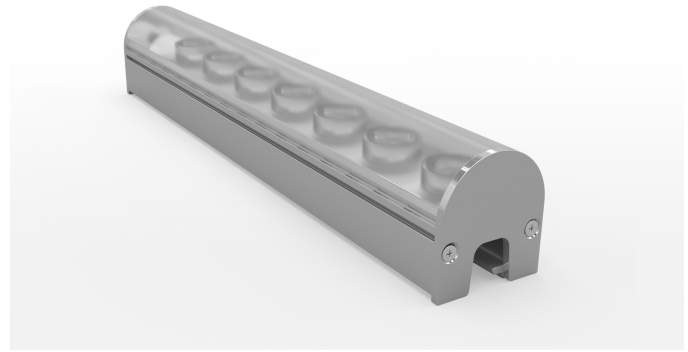

PRODUCT INFORMATION

Description FLEXI GRAZER DOMED SET OVAL 40 x 20°
| 2500K | 30mm | IP67 | 42 LED/M | 24V |
80CRI | 20W | 1622LM | 1050mm

Product Code 085-0711

Product Range Flexi Grazer Set

PRODUCT SPECIFICATION

Dimensions H37.00/W30.00mm

LED Pitch 23.81mm

Bend Direction TV

Colour Temperature 2500K

Bin/step 3SDCM

CRI Rating 80.00

Lifetime > 30,000 h

Operating Temp MIN = -25°C, MAX = 45°C

Lumen Efficiency 81.00lm/w

Max Power Length 5000mm

Beam Angle 40 x 20°

TECHNICAL DRAWING

IP67

PRODUCT INFORMATION

Description	FLEXI GRAZER DOMED SET OVAL 40 x 20° 2700K 30mm IP67 42 LED/M 24V 80CRI 20W 1881LM 1050mm
Product Code	085-0712
Product Range	Flexi Grazer Set

PRODUCT SPECIFICATION

Dimensions	H37.00/W30.00mm
LED Pitch	23.81mm
Bend Direction	TV
Colour Temperature	2700K
Bin/step	3SDCM
CRI Rating	80.00
Lifetime	> 30,000 h
Operating Temp	MIN = -25°C, MAX = 45°C
IP Rating	IP67
Mounting	MOUNTING CLIPS
Connection	HARDWIRE TAILS OR MALE/FEMALE CONNECTORS