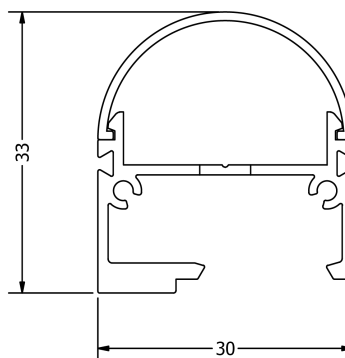

TECHNICAL DRAWING

IP67