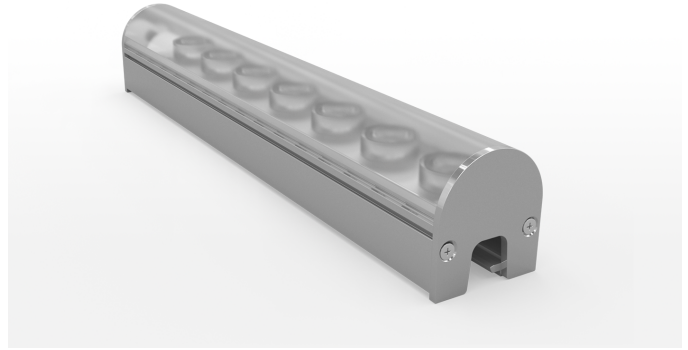

## PRODUCT INFORMATION

Description FLEXI GRAZER DOMED SET OVAL 40 x 20°  
| 2500K | 30mm | IP67 | 42 LED/M | 24V |  
80CRI | 10W | 811LM | 550mm

Product Code 085-0701

Product Range Flexi Grazer Set

## PRODUCT SPECIFICATION

Dimensions	H37.00/W30.00mm
LED Pitch	23.81mm
Bend Direction	TV
Colour Temperature	2500K
Bin/step	3SDCM
CRI Rating	80.00
Lifetime	> 30,000 h
Operating Temp	MIN = -25°C, MAX = 45°C
IP Rating	IP67
Mounting	MOUNTING CLIPS
Connection	HARDWIRE TAILS OR MALE/FEMALE CONNECTORS

## PERFORMANCE DATA

Power Consumption	10.00 W
Supply Voltage	24.00V DC
Supply Current	0.42 A
Luminous Flux	811.00lm
Lumen Efficiency	81.00lm/w
Max Power Length	5000mm
Beam Angle	40 x 20°

## PRODUCT SPECIFICATION

Dimensions	H37.00/W30.00mm
LED Pitch	23.81mm
Bend Direction	TV
Colour Temperature	2700K
Bin/step	3SDCM
CRI Rating	80.00
Lifetime	> 30,000 h
Operating Temp	MIN = -25°C, MAX = 45°C
IP Rating	IP67
Mounting	MOUNTING CLIPS
Connection	HARDWIRE TAILS OR MALE/FEMALE CONNECTORS