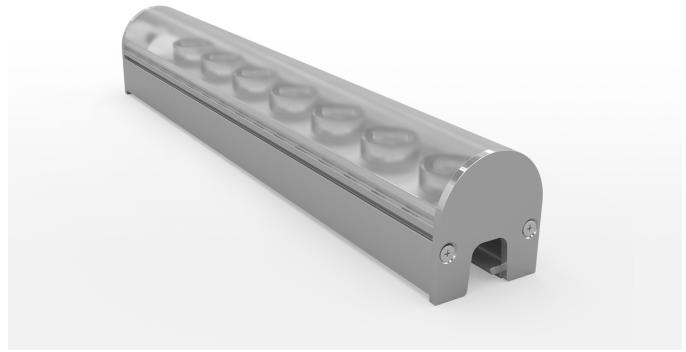

PRODUCT INFORMATION

Description	FLEXI GRAZER DOMED SET OVAL 40 x 20° | 4000K | 30mm | IP67 | 42 LED/M | 24V | 80CRI | 10W | 999LM | 550mm
Product Code	085-0704
Product Range	Flexi Grazer Set