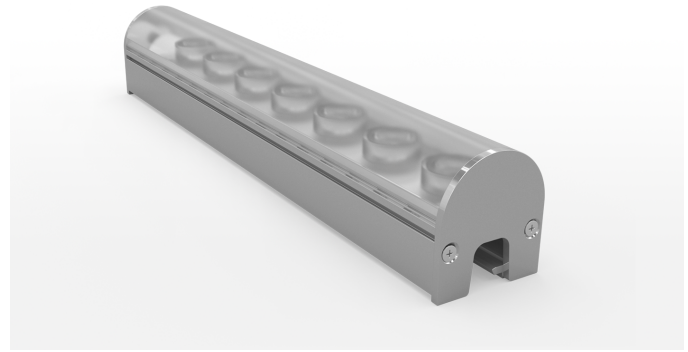

## PRODUCT INFORMATION

Description FLEXI GRAZER DOMED SET OVAL 40 x 20°  
| 2500K | 30mm | IP67 | 42 LED/M | 24V |  
80CRI | 10W | 811LM | 550mm

Product Code 085-0701

Product Range Flexi Grazer Set

## PRODUCT INFORMATION

Description FLEXI GRAZER DOMED SET OVAL 40 x 20°  
| 3000K | 30mm | IP67 | 42 LED/M | 24V |  
80CRI | 10W | 1078LM | 550mm

Product Code 085-0703

Product Range Flexi Grazer Set