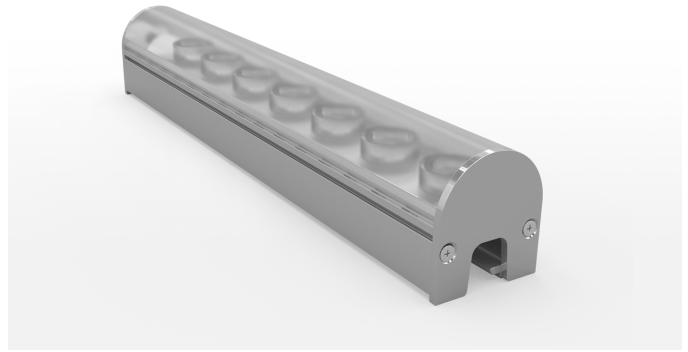

## PRODUCT INFORMATION

Description FLEXI GRAZER DOMED SET OVAL 40 x 20°  
| 2500K | 30mm | IP67 | 42 LED/M | 24V |  
80CRI | 10W | 811LM | 550mm

Product Code 085-0701

Product Range Flexi Grazer Set

## PRODUCT SPECIFICATION

Dimensions	H37.00/W30.00mm
LED Pitch	23.81mm
Bend Direction	TV
Colour Temperature	2500K
Bin/step	3SDCM
CRI Rating	80.00
Lifetime	> 30,000 h
Operating Temp	MIN = -25°C, MAX = 45°C
IP Rating	IP67
Mounting	MOUNTING CLIPS
Connection	HARDWIRE TAILS OR MALE/FEMALE CONNECTORS

## PERFORMANCE DATA

Power Consumption	10.00 W
Supply Voltage	24.00V DC
Supply Current	0.42 A
Luminous Flux	811.00lm
Lumen Efficiency	81.00lm/w
Max Power Length	5000mm
Beam Angle	40 x 20°

## PRODUCT SPECIFICATION

Dimensions	H37.00/W30.00mm
LED Pitch	23.81mm
Bend Direction	TV
Colour Temperature	2700K
Bin/step	3SDCM
CRI Rating	80.00
Lifetime	> 30,000 h
Operating Temp	MIN = -25°C, MAX = 45°C
IP Rating	IP67
Mounting	MOUNTING CLIPS
Connection	HARDWIRE TAILS OR MALE/FEMALE CONNECTORS