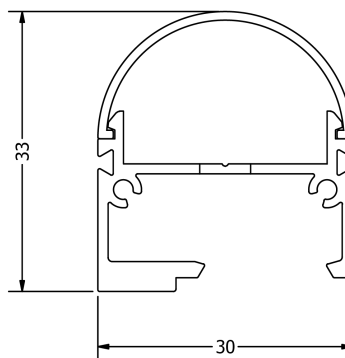

PERFORMANCE DATA

Power Consumption	20.00 W
Supply Voltage	24.00V DC
Supply Current	0.83 A
Luminous Flux	2256.00lm
Lumen Efficiency	113.00lm/w
Max Power Length	5000mm
Beam Angle	20°

TECHNICAL DRAWING

IP67

PRODUCT INFORMATION

Description	FLEXI GRAZER DOMED SET NARROW 20° 4000K 30mm IP67 42 LED/M 24V 80CRI 20W 2432LM 1050mm
Product Code	085-0103
Product Range	Flexi Grazer Set

PRODUCT SPECIFICATION

Dimensions	H37.00/W30.00mm
LED Pitch	23.81mm
Bend Direction	TV
Colour Temperature	4000K
Bin/step	3SDCM
CRI Rating	80.00
Lifetime	> 30,000 h
Operating Temp	MIN = -25°C, MAX = 45°C
IP Rating	IP67
Mounting	MOUNTING CLIPS
Connection	HARDWIRE TAILS OR MALE/FEMALE CONNECTORS

PERFORMANCE DATA

Power Consumption	20.00 W
Supply Voltage	24V DC
Supply Current	0.83 A
Luminous Flux	2432.00lm
Lumen Efficiency	122.00lm/w
Max Power Length	5000mm
Beam Angle	20°

TECHNICAL DRAWING

IP67

PRODUCT INFORMATION

PERFORMANCE DATA

Power Consumption	20.00 W
Supply Voltage	24.00V DC
Supply Current	0.83 A
Luminous Flux	2202.00lm
Lumen Efficiency	110.00lm/w
Max Power Length	5000mm
Beam Angle	20°

TECHNICAL DRAWING

IP67