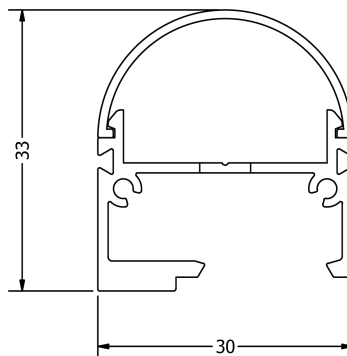

PERFORMANCE DATA

Power Consumption	20.00 W
Supply Voltage	24.00V DC
Supply Current	0.83 A
Luminous Flux	2014.00lm
Lumen Efficiency	101.00lm/w
Max Power Length	5000mm
Beam Angle	20°

TECHNICAL DRAWING

IP67

PERFORMANCE DATA

Power Consumption	20.00 W
Supply Voltage	24.00V DC
Supply Current	0.83 A
Luminous Flux	2256.00lm
Lumen Efficiency	113.00lm/w
Max Power Length	5000mm
Beam Angle	20°

TECHNICAL DRAWING

IP67

PERFORMANCE DATA

Power Consumption	20.00 W
Supply Voltage	24V DC
Supply Current	0.83 A
Luminous Flux	2432.00lm
Lumen Efficiency	122.00lm/w
Max Power Length	5000mm
Beam Angle	20°

TECHNICAL DRAWING

IP67

PRODUCT INFORMATION

PERFORMANCE DATA

Power Consumption	20.00 W
Supply Voltage	24.00V DC
Supply Current	0.83 A
Luminous Flux	2202.00lm
Lumen Efficiency	110.00lm/w
Max Power Length	5000mm
Beam Angle	20°

TECHNICAL DRAWING

IP67