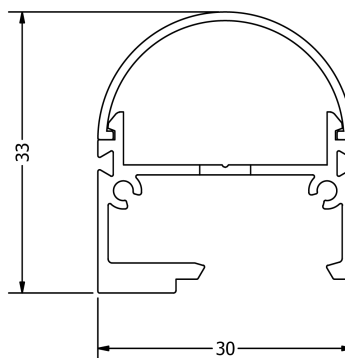

PRODUCT INFORMATION

Description	FLEXI GRAZER DOMED SET NARROW 20° 2700K 30mm IP67 42 LED/M 24V 80CRI 20W 2256LM 1000mm
Product Code	085-0102
Product Range	Flexi Grazer Set

PRODUCT SPECIFICATION

Dimensions	H37.00/W30.00mm
LED Pitch	23.81mm
Bend Direction	TV
Colour Temperature	2700K
Bin/step	3SDCM
CRI Rating	80.00
Lifetime	> 30,000 h
Operating Temp	MIN = -25°C, MAX = 45°C
IP Rating	IP67
Mounting	MOUNTING CLIPS
Connection	HARDWIRE TAILS OR MALE/FEMALE CONNECTORS

PERFORMANCE DATA

Power Consumption	20.00 W
Supply Voltage	24.00V DC
Supply Current	0.83 A
Luminous Flux	2256.00lm
Lumen Efficiency	113.00lm/w
Max Power Length	5000mm
Beam Angle	20°

TECHNICAL DRAWING

IP67

PERFORMANCE DATA

Power Consumption	20.00 W
Supply Voltage	24V DC
Supply Current	0.83 A
Luminous Flux	2432.00lm
Lumen Efficiency	122.00lm/w
Max Power Length	5000mm
Beam Angle	20°

TECHNICAL DRAWING

IP67

PRODUCT INFORMATION

PERFORMANCE DATA

Power Consumption	20.00 W
Supply Voltage	24.00V DC
Supply Current	0.83 A
Luminous Flux	2202.00lm
Lumen Efficiency	110.00lm/w
Max Power Length	5000mm
Beam Angle	20°

TECHNICAL DRAWING

IP67