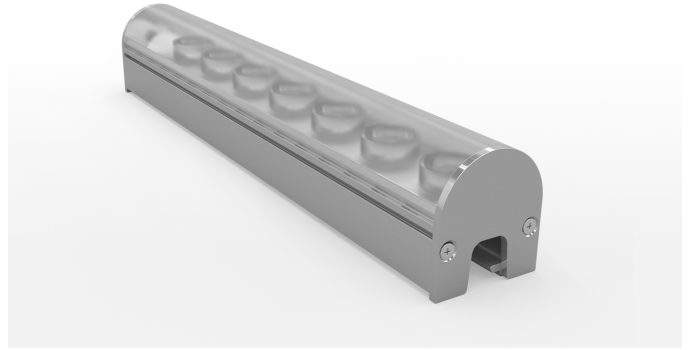

PRODUCT INFORMATION

Description	FLEXI GRAZER DOMED SET NARROW 20° 2500K 30mm IP67 42 LED/M 24V 80CRI 20W 2014LM 1000mm
Product Code	085-0101
Product Range	Flexi Grazer Set

PRODUCT SPECIFICATION

Dimensions	H37.00/W30.00mm
LED Pitch	23.81mm
Bend Direction	TV
Colour Temperature	2500K
Bin/step	3SDCM
CRI Rating	80.00
Lifetime	> 30,000 h
Operating Temp	MIN = -25°C, MAX = 45°C
IP Rating	IP67
Mounting	MOUNTING CLIPS
Connection	HARDWIRE TAILS OR MALE/FEMALE CONNECTORS

PRODUCT INFORMATION

Description	FLEXI GRAZER DOMED SET NARROW 20° 2700K 30mm IP67 42 LED/M 24V 80CRI 20W 2256LM 1000mm
Product Code	085-0102
Product Range	Flexi Grazer Set

PRODUCT SPECIFICATION

Dimensions	H37.00/W30.00mm
LED Pitch	23.81mm
Bend Direction	TV
Colour Temperature	2700K
Bin/step	3SDCM
CRI Rating	80.00
Lifetime	> 30,000 h
Operating Temp	MIN = -25°C, MAX = 45°C
IP Rating	IP67
Mounting	MOUNTING CLIPS
Connection	HARDWIRE TAILS OR MALE/FEMALE CONNECTORS

PRODUCT INFORMATION

Description	FLEXI GRAZER DOMED SET NARROW 20° 4000K 30mm IP67 42 LED/M 24V 80CRI 20W 2432LM 1050mm
Product Code	085-0103
Product Range	Flexi Grazer Set

PRODUCT SPECIFICATION

Dimensions	H37.00/W30.00mm
LED Pitch	23.81mm
Bend Direction	TV
Colour Temperature	4000K
Bin/step	3SDCM
CRI Rating	80.00
Lifetime	> 30,000 h
Operating Temp	MIN = -25°C, MAX = 45°C
IP Rating	IP67
Mounting	MOUNTING CLIPS
Connection	HARDWIRE TAILS OR MALE/FEMALE CONNECTORS

Description	FLEXI GRAZER DOMED SET NARROW 20° 3000K 30mm IP67 42 LED/M 24V 80CRI 20W 2202LM 1000mm
Product Code	085-0104
Product Range	Flexi Grazer Set

PRODUCT SPECIFICATION

Dimensions	H37.00/W30.00mm
LED Pitch	23.81mm
Bend Direction	TV
Colour Temperature	3000K
Bin/step	3SDCM
CRI Rating	80.00
Lifetime	> 30,000 h
Operating Temp	MIN = -25°C, MAX = 45°C
IP Rating	IP67
Mounting	MOUNTING CLIPS
Connection	HARDWIRE TAILS OR MALE/FEMALE CONNECTORS