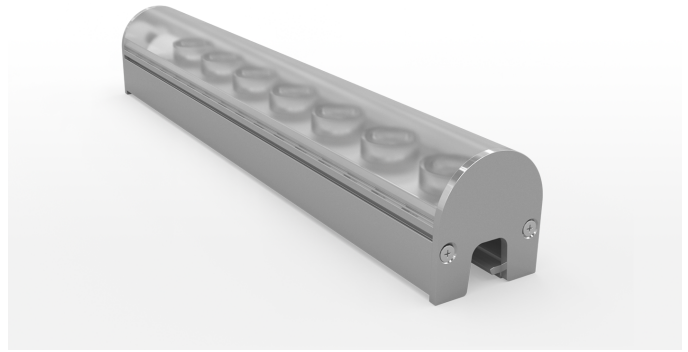

PRODUCT INFORMATION

Description	FLEXI GRAZER DOMED SET NARROW 20° 2500K 30mm IP67 42 LED/M 24V 80CRI 20W 2014LM 1000mm
Product Code	085-0101
Product Range	Flexi Grazer Set

PRODUCT SPECIFICATION

Dimensions	H37.00/W30.00mm
LED Pitch	23.81mm
Bend Direction	TV
Colour Temperature	2500K
Bin/step	3SDCM
CRI Rating	80.00
Lifetime	> 30,000 h
Operating Temp	MIN = -25°C, MAX = 45°C
IP Rating	IP67
Mounting	MOUNTING CLIPS
Connection	HARDWIRE TAILS OR MALE/FEMALE CONNECTORS

PRODUCT INFORMATION

Description	FLEXI GRAZER DOMED SET NARROW 20° 2700K 30mm IP67 42 LED/M 24V 80CRI 20W 2256LM 1000mm
Product Code	085-0102
Product Range	Flexi Grazer Set

PRODUCT SPECIFICATION

Dimensions	H37.00/W30.00mm
LED Pitch	23.81mm
Bend Direction	TV
Colour Temperature	2700K
Bin/step	3SDCM
CRI Rating	80.00
Lifetime	> 30,000 h
Operating Temp	MIN = -25°C, MAX = 45°C
IP Rating	IP67
Mounting	MOUNTING CLIPS
Connection	HARDWIRE TAILS OR MALE/FEMALE CONNECTORS

PRODUCT INFORMATION

Description	FLEXI GRAZER DOMED SET NARROW 20° 4000K 30mm IP67 42 LED/M 24V 80CRI 20W 2432LM 1050mm
Product Code	085-0103
Product Range	Flexi Grazer Set

PRODUCT SPECIFICATION

Dimensions	H37.00/W30.00mm
LED Pitch	23.81mm
Bend Direction	TV
Colour Temperature	4000K
Bin/step	3SDCM
CRI Rating	80.00
Lifetime	> 30,000 h
Operating Temp	MIN = -25°C, MAX = 45°C
IP Rating	IP67
Mounting	MOUNTING CLIPS
Connection	HARDWIRE TAILS OR MALE/FEMALE CONNECTORS

Description	FLEXI GRAZER DOMED SET NARROW 20° 3000K 30mm IP67 42 LED/M 24V 80CRI 20W 2202LM 1000mm
Product Code	085-0104
Product Range	Flexi Grazer Set

PRODUCT SPECIFICATION

Dimensions	H37.00/W30.00mm
LED Pitch	23.81mm
Bend Direction	TV
Colour Temperature	3000K
Bin/step	3SDCM
CRI Rating	80.00
Lifetime	> 30,000 h
Operating Temp	MIN = -25°C, MAX = 45°C
IP Rating	IP67
Mounting	MOUNTING CLIPS
Connection	HARDWIRE TAILS OR MALE/FEMALE CONNECTORS