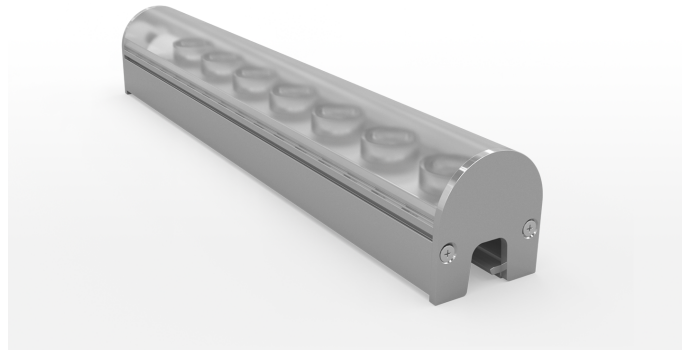

PRODUCT INFORMATION

Description	FLEXI GRAZER DOMED SET NARROW 20° 2500K 30mm IP67 42 LED/M 24V 80CRI 20W 2014LM 1000mm
Product Code	085-0101
Product Range	Flexi Grazer Set

PRODUCT SPECIFICATION

Dimensions	H37.00/W30.00mm
LED Pitch	23.81mm
Bend Direction	TV
Colour Temperature	2500K
Bin/step	3SDCM
CRI Rating	80.00
Lifetime	> 30,000 h
Operating Temp	MIN = -25°C, MAX = 45°C
IP Rating	IP67
Mounting	MOUNTING CLIPS
Connection	HARDWIRE TAILS OR MALE/FEMALE CONNECTORS

PERFORMANCE DATA

Power Consumption	20.00 W
Supply Voltage	24.00V DC
Supply Current	0.83 A
Luminous Flux	2014.00lm
Lumen Efficiency	101.00lm/w
Max Power Length	5000mm
Beam Angle	20°

TECHNICAL DRAWING

IP67

PRODUCT INFORMATION

Description	FLEXI GRAZER DOMED SET NARROW 20° 2700K 30mm IP67 42 LED/M 24V 80CRI 20W 2256LM 1000mm
Product Code	085-0102
Product Range	Flexi Grazer Set

PRODUCT SPECIFICATION

Dimensions	H37.00/W30.00mm
LED Pitch	23.81mm
Bend Direction	TV
Colour Temperature	2700K
Bin/step	3SDCM
CRI Rating	80.00
Lifetime	> 30,000 h
Operating Temp	MIN = -25°C, MAX = 45°C
IP Rating	IP67
Mounting	MOUNTING CLIPS
Connection	HARDWIRE TAILS OR MALE/FEMALE CONNECTORS

PRODUCT INFORMATION

Description	FLEXI GRAZER DOMED SET NARROW 20° 4000K 30mm IP67 42 LED/M 24V 80CRI 20W 2432LM 1050mm
Product Code	085-0103
Product Range	Flexi Grazer Set

PRODUCT SPECIFICATION

Dimensions	H37.00/W30.00mm
LED Pitch	23.81mm
Bend Direction	TV
Colour Temperature	4000K
Bin/step	3SDCM
CRI Rating	80.00
Lifetime	> 30,000 h
Operating Temp	MIN = -25°C, MAX = 45°C
IP Rating	IP67
Mounting	MOUNTING CLIPS
Connection	HARDWIRE TAILS OR MALE/FEMALE CONNECTORS