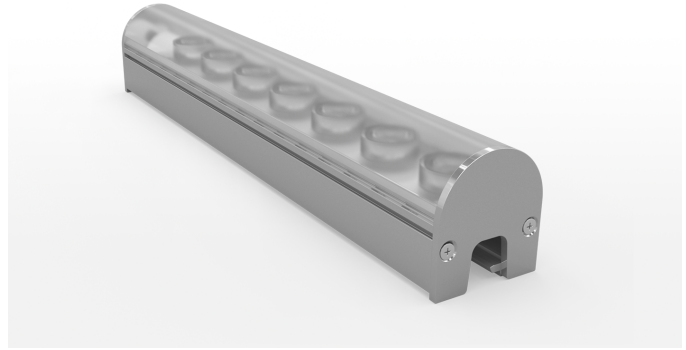

PRODUCT INFORMATION

Description	FLEXI GRAZER DOMED SET NARROW 20° 2500K 30mm IP67 42 LED/M 24V 80CRI 20W 2014LM 1000mm
Product Code	085-0101
Product Range	Flexi Grazer Set

PRODUCT SPECIFICATION

Dimensions	H37.00/W30.00mm
LED Pitch	23.81mm
Bend Direction	TV
Colour Temperature	2500K
Bin/step	3SDCM
CRI Rating	80.00
Lifetime	> 30,000 h
Operating Temp	MIN = -25°C, MAX = 45°C
IP Rating	IP67
Mounting	MOUNTING CLIPS
Connection	HARDWIRE TAILS OR MALE/FEMALE CONNECTORS

PERFORMANCE DATA

Power Consumption	20.00 W
Supply Voltage	24.00V DC
Supply Current	0.83 A
Luminous Flux	2014.00lm
Lumen Efficiency	101.00lm/w
Max Power Length	5000mm
Beam Angle	20°

TECHNICAL DRAWING

IP67

PRODUCT INFORMATION

Description	FLEXI GRAZER DOMED SET NARROW 20° 2700K 30mm IP67 42 LED/M 24V 80CRI 20W 2256LM 1000mm
Product Code	085-0102
Product Range	Flexi Grazer Set

PRODUCT SPECIFICATION

Dimensions	H37.00/W30.00mm
LED Pitch	23.81mm
Bend Direction	TV
Colour Temperature	2700K
Bin/step	3SDCM
CRI Rating	80.00
Lifetime	> 30,000 h
Operating Temp	MIN = -25°C, MAX = 45°C
IP Rating	IP67
Mounting	MOUNTING CLIPS
Connection	HARDWIRE TAILS OR MALE/FEMALE CONNECTORS

PRODUCT INFORMATION

Description	FLEXI GRAZER DOMED SET NARROW 20° 4000K 30mm IP67 42 LED/M 24V 80CRI 20W 2432LM 1050mm
Product Code	085-0103
Product Range	Flexi Grazer Set

PRODUCT SPECIFICATION

Dimensions	H37.00/W30.00mm
LED Pitch	23.81mm
Bend Direction	TV
Colour Temperature	4000K
Bin/step	3SDCM
CRI Rating	80.00
Lifetime	> 30,000 h
Operating Temp	MIN = -25°C, MAX = 45°C
IP Rating	IP67
Mounting	MOUNTING CLIPS
Connection	HARDWIRE TAILS OR MALE/FEMALE CONNECTORS