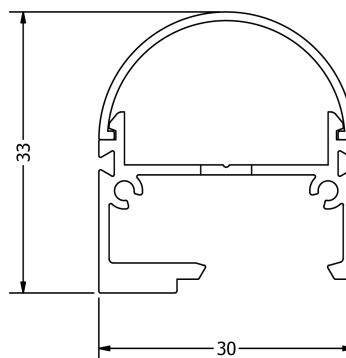

PRODUCT INFORMATION

Description	FLEXI GRAZER DOMED SET NARROW 20° 2700K 30mm IP67 42 LED/M 24V 80CRI 40W 4512LM 2000mm
Product Code	085-0115
Product Range	Flexi Grazer Set

PRODUCT SPECIFICATION

Dimensions	H37.00/W30.00mm
LED Pitch	23.81mm
Bend Direction	TV
Colour Temperature	2700K
Bin/step	3SDCM
CRI Rating	80.00
Lifetime	> 30,000 h
Operating Temp	MIN = -25°C, MAX = 45°C
IP Rating	IP67
Mounting	MOUNTING CLIPS
Connection	HARDWIRE TAILS OR MALE/FEMALE CONNECTORS

PERFORMANCE DATA

Power Consumption	40.00 W
Supply Voltage	24.00V DC
Supply Current	1.67 A
Luminous Flux	4512.00lm
Lumen Efficiency	113.00lm/w
Max Power Length	5000mm
Beam Angle	20°

TECHNICAL DRAWING

IP67

PERFORMANCE DATA

Power Consumption	40.00 W
Supply Voltage	24.00V DC
Supply Current	1.67 A
Luminous Flux	4404.00lm
Lumen Efficiency	110.00lm/w
Max Power Length	5000mm
Beam Angle	20°

TECHNICAL DRAWING

IP67

PERFORMANCE DATA

Power Consumption	40.00 W
Supply Voltage	24.00V DC
Supply Current	1.67 A
Luminous Flux	4864.00lm
Lumen Efficiency	122.00lm/w
Max Power Length	5000mm
Beam Angle	20°

TECHNICAL DRAWING

IP67