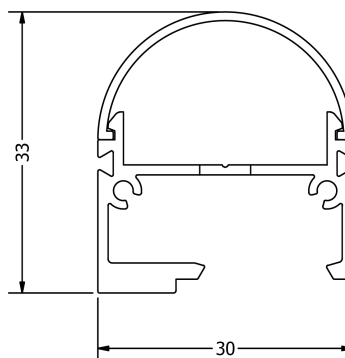

PERFORMANCE DATA

Power Consumption	40.00 W
Supply Voltage	24.00V DC
Supply Current	1.67 A
Luminous Flux	4028.00lm
Lumen Efficiency	101.00lm/w
Max Power Length	5000mm
Beam Angle	20°

TECHNICAL DRAWING

IP67

PERFORMANCE DATA

Power Consumption	40.00 W
Supply Voltage	24.00V DC
Supply Current	1.67 A
Luminous Flux	4512.00lm
Lumen Efficiency	113.00lm/w
Max Power Length	5000mm
Beam Angle	20°

TECHNICAL DRAWING

IP67

PERFORMANCE DATA

Power Consumption	40.00 W
Supply Voltage	24.00V DC
Supply Current	1.67 A
Luminous Flux	4404.00lm
Lumen Efficiency	110.00lm/w
Max Power Length	5000mm
Beam Angle	20°

TECHNICAL DRAWING

IP67

PERFORMANCE DATA

Power Consumption	40.00 W
Supply Voltage	24.00V DC
Supply Current	1.67 A
Luminous Flux	4864.00lm
Lumen Efficiency	122.00lm/w
Max Power Length	5000mm
Beam Angle	20°

TECHNICAL DRAWING

IP67