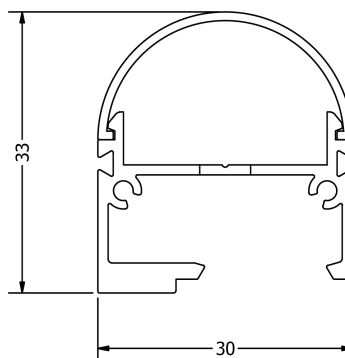

PERFORMANCE DATA

Power Consumption	40.00 W
Supply Voltage	24.00V DC
Supply Current	1.67 A
Luminous Flux	4512.00lm
Lumen Efficiency	113.00lm/w
Max Power Length	5000mm
Beam Angle	20°

TECHNICAL DRAWING

IP67

PRODUCT INFORMATION

Description	FLEXI GRAZER DOMED SET NARROW 20° 3000K 30mm IP67 42 LED/M 24V 80CRI 40W 4404LM 2000mm
Product Code	085-0116
Product Range	Flexi Grazer Set

PRODUCT SPECIFICATION

Dimensions	H37.00/W30.00mm
LED Pitch	23.81mm
Bend Direction	TV
Colour Temperature	3000K
Bin/step	3SDCM
CRI Rating	80.00
Lifetime	> 30,000 h
Operating Temp	MIN = -25°C, MAX = 45°C
IP Rating	IP67
Mounting	MOUNTING CLIPS
Connection	HARDWIRE TAILS OR MALE/FEMALE CONNECTORS

PERFORMANCE DATA

Power Consumption	40.00 W
Supply Voltage	24.00V DC
Supply Current	1.67 A
Luminous Flux	4404.00lm
Lumen Efficiency	110.00lm/w
Max Power Length	5000mm
Beam Angle	20°

TECHNICAL DRAWING

IP67

PERFORMANCE DATA

Power Consumption	40.00 W
Supply Voltage	24.00V DC
Supply Current	1.67 A
Luminous Flux	4864.00lm
Lumen Efficiency	122.00lm/w
Max Power Length	5000mm
Beam Angle	20°

TECHNICAL DRAWING

IP67