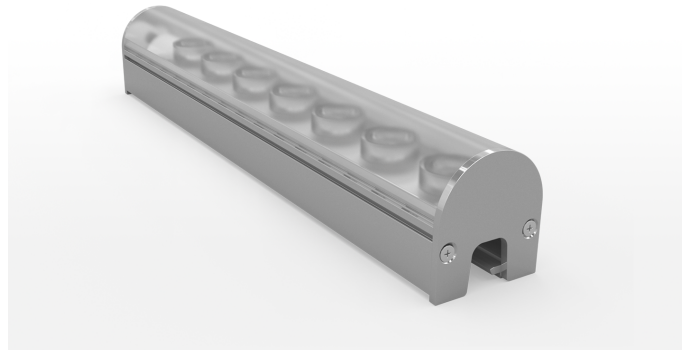

PRODUCT INFORMATION

Description	FLEXI GRAZER DOMED SET NARROW 20° 2500K 30mm IP67 42 LED/M 24V 80CRI 40W 4028LM 2000mm
Product Code	085-0114
Product Range	Flexi Grazer Set

PRODUCT SPECIFICATION

Dimensions	H37.00/W30.00mm
LED Pitch	23.81mm
Bend Direction	TV
Colour Temperature	2500K
Bin/step	3SDCM
CRI Rating	80.00
Lifetime	> 30,000 h
Operating Temp	MIN = -25°C, MAX = 45°C
IP Rating	IP67
Mounting	MOUNTING CLIPS
Connection	HARDWIRE TAILS OR MALE/FEMALE CONNECTORS

PRODUCT INFORMATION

Description	FLEXI GRAZER DOMED SET NARROW 20° 2700K 30mm IP67 42 LED/M 24V 80CRI 40W 4512LM 2000mm
Product Code	085-0115
Product Range	Flexi Grazer Set

PRODUCT SPECIFICATION

Dimensions	H37.00/W30.00mm
LED Pitch	23.81mm
Bend Direction	TV
Colour Temperature	2700K
Bin/step	3SDCM
CRI Rating	80.00
Lifetime	> 30,000 h
Operating Temp	MIN = -25°C, MAX = 45°C
IP Rating	IP67
Mounting	MOUNTING CLIPS
Connection	HARDWIRE TAILS OR MALE/FEMALE CONNECTORS

PRODUCT INFORMATION

Description	FLEXI GRAZER DOMED SET NARROW 20° 3000K 30mm IP67 42 LED/M 24V 80CRI 40W 4404LM 2000mm
Product Code	085-0116
Product Range	Flexi Grazer Set

PRODUCT SPECIFICATION

Dimensions	H37.00/W30.00mm
LED Pitch	23.81mm
Bend Direction	TV
Colour Temperature	3000K
Bin/step	3SDCM
CRI Rating	80.00
Lifetime	> 30,000 h
Operating Temp	MIN = -25°C, MAX = 45°C
IP Rating	IP67
Mounting	MOUNTING CLIPS
Connection	HARDWIRE TAILS OR MALE/FEMALE CONNECTORS

PRODUCT INFORMATION

Description	FLEXI GRAZER DOMED SET NARROW 20° 4000K 30mm IP67 42 LED/M 24V 80CRI 40W 4864LM 2000mm
Product Code	085-0117
Product Range	Flexi Grazer Set

PRODUCT SPECIFICATION

Dimensions	H37.00/W30.00mm
LED Pitch	23.81mm
Bend Direction	TV
Colour Temperature	4000K
Bin/step	3SDCM
CRI Rating	80.00
Lifetime	> 30,000 h
Operating Temp	MIN = -25°C, MAX = 45°C
IP Rating	IP67
Mounting	MOUNTING CLIPS
Connection	HARDWIRE TAILS OR MALE/FEMALE CONNECTORS