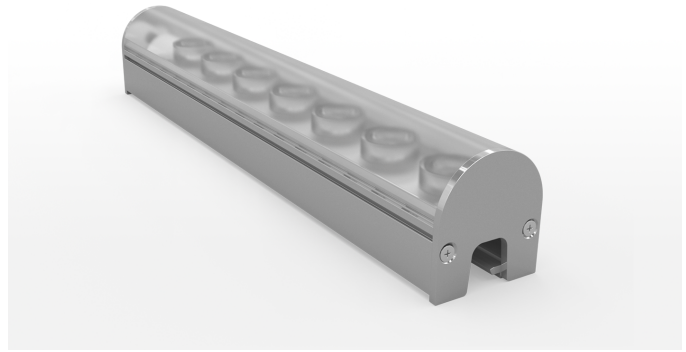

PRODUCT INFORMATION

Description	FLEXI GRAZER DOMED SET NARROW 20° 2500K 30mm IP67 42 LED/M 24V 80CRI 40W 4028LM 2000mm
Product Code	085-0114
Product Range	Flexi Grazer Set

PRODUCT SPECIFICATION

Dimensions	H37.00/W30.00mm
LED Pitch	23.81mm
Bend Direction	TV
Colour Temperature	2500K
Bin/step	3SDCM
CRI Rating	80.00
Lifetime	> 30,000 h
Operating Temp	MIN = -25°C, MAX = 45°C
IP Rating	IP67
Mounting	MOUNTING CLIPS
Connection	HARDWIRE TAILS OR MALE/FEMALE CONNECTORS

PERFORMANCE DATA

Power Consumption	40.00 W
Supply Voltage	24.00V DC
Supply Current	1.67 A
Luminous Flux	4028.00lm
Lumen Efficiency	101.00lm/w
Max Power Length	5000mm
Beam Angle	20°

TECHNICAL DRAWING

IP67

PRODUCT INFORMATION

Description	FLEXI GRAZER DOMED SET NARROW 20° 2700K 30mm IP67 42 LED/M 24V 80CRI 40W 4512LM 2000mm
Product Code	085-0115
Product Range	Flexi Grazer Set

PRODUCT SPECIFICATION

Dimensions	H37.00/W30.00mm
LED Pitch	23.81mm
Bend Direction	TV
Colour Temperature	2700K
Bin/step	3SDCM
CRI Rating	80.00
Lifetime	> 30,000 h
Operating Temp	MIN = -25°C, MAX = 45°C
IP Rating	IP67
Mounting	MOUNTING CLIPS
Connection	HARDWIRE TAILS OR MALE/FEMALE CONNECTORS

PRODUCT INFORMATION

Description	FLEXI GRAZER DOMED SET NARROW 20° 3000K 30mm IP67 42 LED/M 24V 80CRI 40W 4404LM 2000mm
Product Code	085-0116
Product Range	Flexi Grazer Set

PRODUCT SPECIFICATION

Dimensions	H37.00/W30.00mm
LED Pitch	23.81mm
Bend Direction	TV
Colour Temperature	3000K
Bin/step	3SDCM
CRI Rating	80.00
Lifetime	> 30,000 h
Operating Temp	MIN = -25°C, MAX = 45°C
IP Rating	IP67
Mounting	MOUNTING CLIPS
Connection	HARDWIRE TAILS OR MALE/FEMALE CONNECTORS