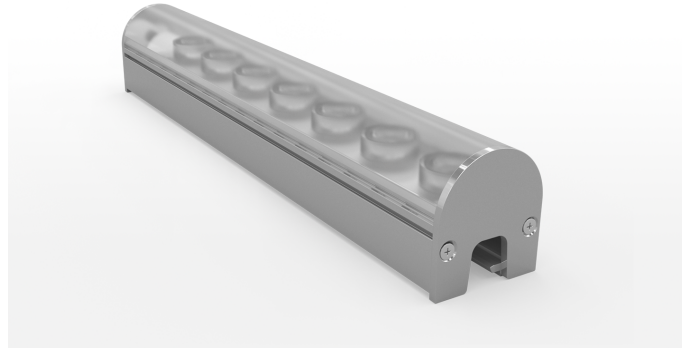

PRODUCT INFORMATION

Description	FLEXI GRAZER DOMED SET NARROW 20° 2500K 30mm IP67 42 LED/M 24V 80CRI 10W 1007LM 500mm
Product Code	085-0110
Product Range	Flexi Grazer Set

PRODUCT SPECIFICATION

Dimensions	H37.00/W30.00mm
LED Pitch	23.81mm
Bend Direction	TV
Colour Temperature	2500K
Bin/step	3SDCM
CRI Rating	80.00
Lifetime	> 30,000 h
Operating Temp	MIN = -25°C, MAX = 45°C
IP Rating	IP67
Mounting	MOUNTING CLIPS
Connection	HARDWIRE TAILS OR MALE/FEMALE CONNECTORS

PERFORMANCE DATA

Power Consumption	10.00 W
Supply Voltage	24.00V DC
Supply Current	0.42 A
Luminous Flux	1007.00lm
Lumen Efficiency	101.00lm/w
Max Power Length	5000mm
Beam Angle	20°

TECHNICAL DRAWING

IP67

PRODUCT INFORMATION

Description	FLEXI GRAZER DOMED SET NARROW 20° 3000K 30mm IP67 42 LED/M 24V 80CRI 10W 1101LM 500mm
Product Code	085-0112
Product Range	Flexi Grazer Set

PRODUCT SPECIFICATION

Dimensions	H37.00/W30.00mm
LED Pitch	23.81mm
Bend Direction	TV
Colour Temperature	3000K
Bin/step	3SDCM
CRI Rating	80.00
Lifetime	> 30,000 h
Operating Temp	MIN = -25°C, MAX = 45°C
IP Rating	IP67
Mounting	MOUNTING CLIPS
Connection	HARDWIRE TAILS OR MALE/FEMALE CONNECTORS

PRODUCT INFORMATION

Description	FLEXI GRAZER DOMED SET NARROW 20° 4000K 30mm IP67 42 LED/M 24V 80CRI 10W 1216LM 500mm
Product Code	085-0113
Product Range	Flexi Grazer Set

PRODUCT SPECIFICATION

Dimensions	H37.00/W30.00mm
LED Pitch	23.81mm
Bend Direction	TV
Colour Temperature	4000K
Bin/step	3SDCM
CRI Rating	80.00
Lifetime	> 30,000 h
Operating Temp	MIN = -25°C, MAX = 45°C
IP Rating	IP67
Mounting	MOUNTING CLIPS
Connection	HARDWIRE TAILS OR MALE/FEMALE CONNECTORS