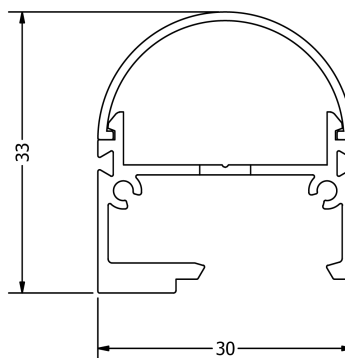

PERFORMANCE DATA

Power Consumption	10.00 W
Supply Voltage	24.00V DC
Supply Current	0.42 A
Luminous Flux	1007.00lm
Lumen Efficiency	101.00lm/w
Max Power Length	5000mm
Beam Angle	20°

TECHNICAL DRAWING

IP67

PRODUCT INFORMATION

Description	FLEXI GRAZER DOMED SET NARROW 20° 3000K 30mm IP67 42 LED/M 24V 80CRI 10W 1101LM 500mm
Product Code	085-0112
Product Range	Flexi Grazer Set

PRODUCT SPECIFICATION

Dimensions	H37.00/W30.00mm
LED Pitch	23.81mm
Bend Direction	TV
Colour Temperature	3000K
Bin/step	3SDCM
CRI Rating	80.00
Lifetime	> 30,000 h
Operating Temp	MIN = -25°C, MAX = 45°C
IP Rating	IP67
Mounting	MOUNTING CLIPS
Connection	HARDWIRE TAILS OR MALE/FEMALE CONNECTORS

PERFORMANCE DATA

Power Consumption	10.00 W
Supply Voltage	24.00V DC
Supply Current	0.42 A
Luminous Flux	1101.00lm
Lumen Efficiency	110.00lm/w
Max Power Length	5000mm
Beam Angle	20°

TECHNICAL DRAWING

IP67

PERFORMANCE DATA

Power Consumption	10.00 W
Supply Voltage	24.00V DC
Supply Current	0.42 A
Luminous Flux	1216.00lm
Lumen Efficiency	122.00lm/w
Max Power Length	5000mm
Beam Angle	20°

TECHNICAL DRAWING

IP67