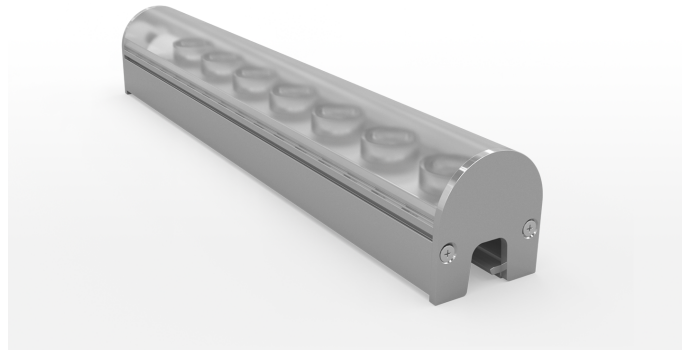

PRODUCT INFORMATION

Description	FLEXI GRAZER DOMED SET NARROW 20° 2500K 30mm IP67 42 LED/M 24V 80CRI 10W 1007LM 500mm
Product Code	085-0110
Product Range	Flexi Grazer Set

PRODUCT SPECIFICATION

Dimensions	H37.00/W30.00mm
LED Pitch	23.81mm
Bend Direction	TV
Colour Temperature	2500K
Bin/step	3SDCM
CRI Rating	80.00
Lifetime	> 30,000 h
Operating Temp	MIN = -25°C, MAX = 45°C
IP Rating	IP67
Mounting	MOUNTING CLIPS
Connection	HARDWIRE TAILS OR MALE/FEMALE CONNECTORS

PERFORMANCE DATA

Power Consumption	10.00 W
Supply Voltage	24.00V DC
Supply Current	0.42 A
Luminous Flux	1007.00lm
Lumen Efficiency	101.00lm/w
Max Power Length	5000mm
Beam Angle	20°

TECHNICAL DRAWING

IP67

PRODUCT INFORMATION

Description	FLEXI GRAZER DOMED SET NARROW 20° 3000K 30mm IP67 42 LED/M 24V 80CRI 10W 1101LM 500mm
Product Code	085-0112
Product Range	Flexi Grazer Set

PRODUCT SPECIFICATION

Dimensions	H37.00/W30.00mm
LED Pitch	23.81mm
Bend Direction	TV
Colour Temperature	3000K
Bin/step	3SDCM
CRI Rating	80.00
Lifetime	> 30,000 h
Operating Temp	MIN = -25°C, MAX = 45°C
IP Rating	IP67
Mounting	MOUNTING CLIPS
Connection	HARDWIRE TAILS OR MALE/FEMALE CONNECTORS

PRODUCT INFORMATION

Description	FLEXI GRAZER DOMED SET NARROW 20° 4000K 30mm IP67 42 LED/M 24V 80CRI 10W 1216LM 500mm
Product Code	085-0113
Product Range	Flexi Grazer Set

PRODUCT SPECIFICATION

Dimensions	H37.00/W30.00mm
LED Pitch	23.81mm
Bend Direction	TV
Colour Temperature	4000K
Bin/step	3SDCM
CRI Rating	80.00
Lifetime	> 30,000 h
Operating Temp	MIN = -25°C, MAX = 45°C
IP Rating	IP67
Mounting	MOUNTING CLIPS
Connection	HARDWIRE TAILS OR MALE/FEMALE CONNECTORS