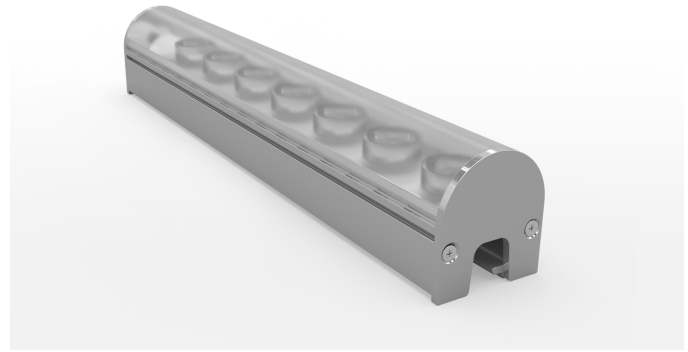

PRODUCT INFORMATION

Description	FLEXI GRAZER DOMED SET NARROW 20° 2500K 30mm IP67 42 LED/M 24V 80CRI 10W 1007LM 500mm
Product Code	085-0110
Product Range	Flexi Grazer Set

PRODUCT SPECIFICATION

Dimensions	H37.00/W30.00mm
LED Pitch	23.81mm
Bend Direction	TV
Colour Temperature	2500K
Bin/step	3SDCM
CRI Rating	80.00
Lifetime	> 30,000 h
Operating Temp	MIN = -25°C, MAX = 45°C
IP Rating	IP67
Mounting	MOUNTING CLIPS
Connection	HARDWIRE TAILS OR MALE/FEMALE CONNECTORS

PRODUCT INFORMATION

Description	FLEXI GRAZER DOMED SET NARROW 20° 3000K 30mm IP67 42 LED/M 24V 80CRI 10W 1101LM 500mm
Product Code	085-0112
Product Range	Flexi Grazer Set

PRODUCT SPECIFICATION

Dimensions	H37.00/W30.00mm
LED Pitch	23.81mm
Bend Direction	TV
Colour Temperature	3000K
Bin/step	3SDCM
CRI Rating	80.00
Lifetime	> 30,000 h
Operating Temp	MIN = -25°C, MAX = 45°C
IP Rating	IP67
Mounting	MOUNTING CLIPS
Connection	HARDWIRE TAILS OR MALE/FEMALE CONNECTORS

PERFORMANCE DATA

Power Consumption	10.00 W
Supply Voltage	24.00V DC
Supply Current	0.42 A
Luminous Flux	1101.00lm
Lumen Efficiency	110.00lm/w
Max Power Length	5000mm
Beam Angle	20°

TECHNICAL DRAWING

IP67

PRODUCT INFORMATION

Description	FLEXI GRAZER DOMED SET NARROW 20° 4000K 30mm IP67 42 LED/M 24V 80CRI 10W 1216LM 500mm
Product Code	085-0113
Product Range	Flexi Grazer Set

PRODUCT SPECIFICATION

Dimensions	H37.00/W30.00mm
LED Pitch	23.81mm
Bend Direction	TV
Colour Temperature	4000K
Bin/step	3SDCM
CRI Rating	80.00
Lifetime	> 30,000 h
Operating Temp	MIN = -25°C, MAX = 45°C
IP Rating	IP67
Mounting	MOUNTING CLIPS
Connection	HARDWIRE TAILS OR MALE/FEMALE CONNECTORS