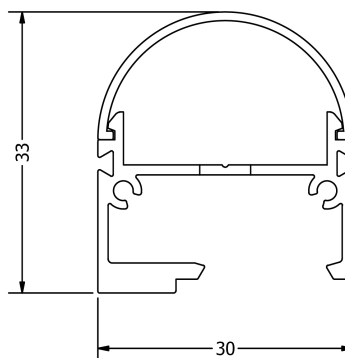

PRODUCT INFORMATION

Description	FLEXI GRAZER DOMED SET NARROW 20° 2500K 30mm IP67 42 LED/M 24V 80CRI 10W 1007LM 500mm
Product Code	085-0110
Product Range	Flexi Grazer Set

PRODUCT SPECIFICATION

Dimensions	H37.00/W30.00mm
LED Pitch	23.81mm
Bend Direction	TV
Colour Temperature	2500K
Bin/step	3SDCM
CRI Rating	80.00
Lifetime	> 30,000 h
Operating Temp	MIN = -25°C, MAX = 45°C
IP Rating	IP67
Mounting	MOUNTING CLIPS
Connection	HARDWIRE TAILS OR MALE/FEMALE CONNECTORS

PERFORMANCE DATA

Power Consumption	10.00 W
Supply Voltage	24.00V DC
Supply Current	0.42 A
Luminous Flux	1007.00lm
Lumen Efficiency	101.00lm/w
Max Power Length	5000mm
Beam Angle	20°

TECHNICAL DRAWING

IP67

PERFORMANCE DATA

Power Consumption	10.00 W
Supply Voltage	24.00V DC
Supply Current	0.42 A
Luminous Flux	1101.00lm
Lumen Efficiency	110.00lm/w
Max Power Length	5000mm
Beam Angle	20°

TECHNICAL DRAWING

IP67

PERFORMANCE DATA

Power Consumption	10.00 W
Supply Voltage	24.00V DC
Supply Current	0.42 A
Luminous Flux	1216.00lm
Lumen Efficiency	122.00lm/w
Max Power Length	5000mm
Beam Angle	20°

TECHNICAL DRAWING

IP67