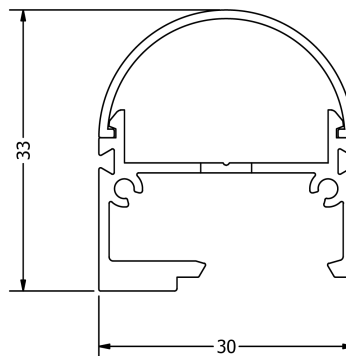

TECHNICAL DRAWING

IP67