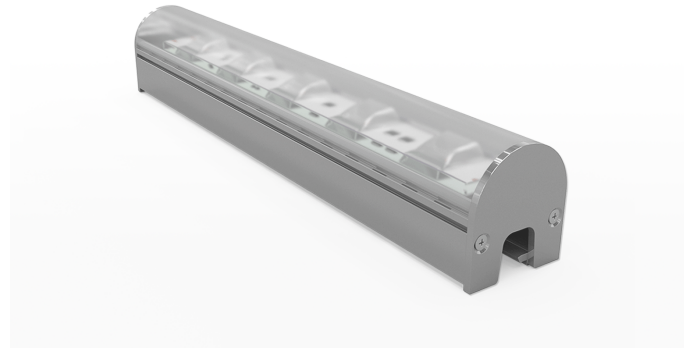

PRODUCT INFORMATION

Description FLEXI GRAZER DOMED SET ASYMMETRIC
110 x 70° | 2500K | 30mm | IP67 | 30
LED/M | 24V | 80CRI | 40W | 2300LM |
2050mm

Product Code 085-0421

Product Range Flexi Grazer Set

PRODUCT SPECIFICATION

Dimensions H37.00/W30.00mm

LED Pitch 33.33mm

Bend Direction TV

Colour Temperature 2500K

Bin/step 3SDCM

CRI Rating 80.00

Lifetime > 30,000 h

Operating Temp MIN = -25°C, MAX = 45°C

Lumen Efficiency 58.00lm/w

Max Power Length 5000mm

Beam Angle 110 x 70°

TECHNICAL DRAWING

IP67

PRODUCT INFORMATION

Description	FLEXI GRAZER DOMED SET ASYMMETRIC 110 x 70° 2700K 30mm IP67 30 LED/M 24V 80CRI 40W 2828LM 2050mm
Product Code	085-0422
Product Range	Flexi Grazer Set

PRODUCT SPECIFICATION

Dimensions	H37.00/W30.00mm
LED Pitch	33.33mm
Bend Direction	TV
Colour Temperature	2700K
Bin/step	3SDCM
CRI Rating	80.00
Lifetime	> 30,000 h
Operating Temp	MIN = -25°C, MAX = 45°C
IP Rating	IP67
Mounting	MOUNTING CLIPS
Connection	HARDWIRE TAILS OR MALE/FEMALE CONNECTORS