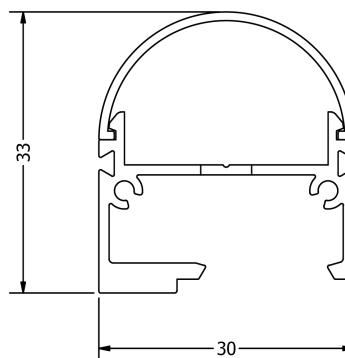

PERFORMANCE DATA

Power Consumption	40.00 W
Supply Voltage	24.00V DC
Supply Current	1.67 A
Luminous Flux	2828.00lm
Lumen Efficiency	71.00lm/w
Max Power Length	5000mm
Beam Angle	110 x 70°

TECHNICAL DRAWING

Luminous Flux 2952.00lm

Lumen Efficiency 74.00lm/w

Max Power Length 5000mm

Beam Angle 110 x 70°

TECHNICAL DRAWING

IP67

PRODUCT INFORMATION

Description FLEXI GRAZER DOMED SET ASYMMETRIC
110 x 70° | 4000K | 30mm | IP67 | 30
LED/M | 24V | 80CRI | 40W | 3184LM |
2050mm

Product Code 085-0424

Product Range Flexi Grazer Set

PRODUCT SPECIFICATION

Dimensions H37.00/W30.00mm

LED Pitch 33.33mm

Bend Direction TV

Colour Temperature 4000K

Bin/step 3SDCM

Supply Voltage 24.00V DC

Supply Current 1.67 A

Luminous Flux 3184.00lm

Lumen Efficiency 80.00lm/w

Max Power Length 5000mm

Beam Angle 110 x 70°

TECHNICAL DRAWING

IP67