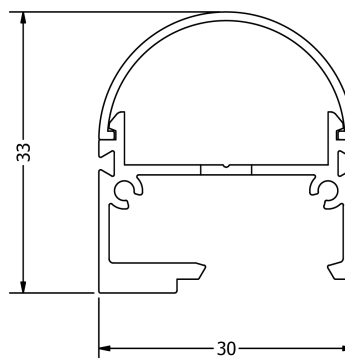

Lumen Efficiency 58.00lm/w

Max Power Length 5000mm

Beam Angle 110 x 70°

TECHNICAL DRAWING

IP67

PRODUCT INFORMATION

Description	FLEXI GRAZER DOMED SET ASYMMETRIC 110 x 70° 2700K 30mm IP67 30 LED/M 24V 80CRI 40W 2828LM 2050mm
Product Code	085-0422
Product Range	Flexi Grazer Set

PRODUCT SPECIFICATION

Dimensions	H37.00/W30.00mm
LED Pitch	33.33mm
Bend Direction	TV
Colour Temperature	2700K
Bin/step	3SDCM
CRI Rating	80.00
Lifetime	> 30,000 h
Operating Temp	MIN = -25°C, MAX = 45°C
IP Rating	IP67
Mounting	MOUNTING CLIPS
Connection	HARDWIRE TAILS OR MALE/FEMALE CONNECTORS

PERFORMANCE DATA

Power Consumption	40.00 W
Supply Voltage	24.00V DC
Supply Current	1.67 A
Luminous Flux	2828.00lm
Lumen Efficiency	71.00lm/w
Max Power Length	5000mm
Beam Angle	110 x 70°

TECHNICAL DRAWING

Supply Voltage 24.00V DC

Supply Current 1.67 A

Luminous Flux 3184.00lm

Lumen Efficiency 80.00lm/w

Max Power Length 5000mm

Beam Angle 110 x 70°

TECHNICAL DRAWING

IP67