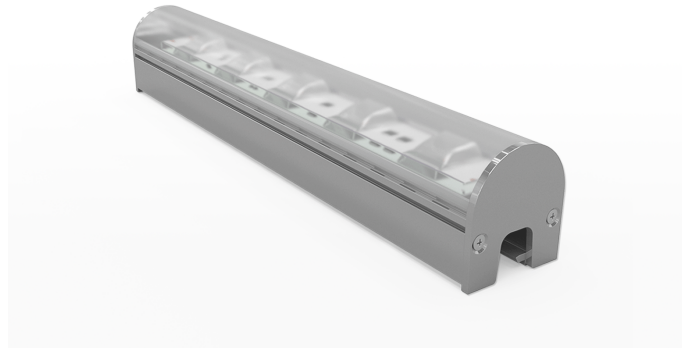

## PRODUCT INFORMATION

Description FLEXI GRAZER DOMED SET ASYMMETRIC  
110 x 70° | 2500K | 30mm | IP67 | 30  
LED/M | 24V | 80CRI | 20W | 1150LM |  
1050mm

Product Code 085-0411

Product Range Flexi Grazer Set

## PRODUCT SPECIFICATION

Dimensions H37.00/W30.00mm

LED Pitch 33.33mm

Bend Direction TV

Colour Temperature 2500K

Bin/step 3SDCM

CRI Rating 80.00

Lifetime > 30,000 h

## PERFORMANCE DATA

Power Consumption 20.00 W

Supply Voltage 24.00V DC

Supply Current 0.83 A

Luminous Flux 1150.00lm

Lumen Efficiency 58.00lm/w

Max Power Length 5000mm

Beam Angle 110 x 70°

## PRODUCT SPECIFICATION

Dimensions H37.00/W30.00mm

LED Pitch 33.33mm

Bend Direction TV

Colour Temperature 2700K

Bin/step 3SDCM

CRI Rating 80.00

Lifetime > 30,000 h