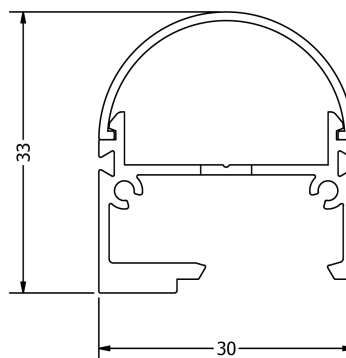

TECHNICAL DRAWING

IP67