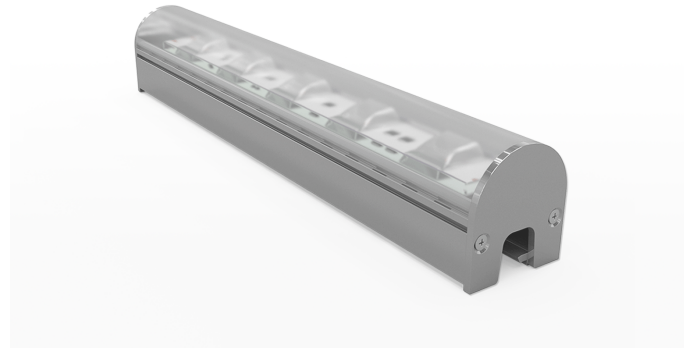

## PRODUCT INFORMATION

Description FLEXI GRAZER DOMED SET ASYMMETRIC  
110 x 70° | 2500K | 30mm | IP67 | 30  
LED/M | 24V | 80CRI | 20W | 1150LM |  
1050mm

Product Code 085-0411

Product Range Flexi Grazer Set

## PRODUCT SPECIFICATION

Dimensions H37.00/W30.00mm

LED Pitch 33.33mm

Bend Direction TV

Colour Temperature 2500K

Bin/step 3SDCM

CRI Rating 80.00

Lifetime > 30,000 h

## PERFORMANCE DATA

Power Consumption 20.00 W

Supply Voltage 24.00V DC

Supply Current 0.83 A

Luminous Flux 1150.00lm

Lumen Efficiency 58.00lm/w

Max Power Length 5000mm

Beam Angle 110 x 70°

## PRODUCT SPECIFICATION

Dimensions H37.00/W30.00mm

LED Pitch 33.33mm

Bend Direction TV

Colour Temperature 2700K

Bin/step 3SDCM

CRI Rating 80.00

Lifetime > 30,000 h