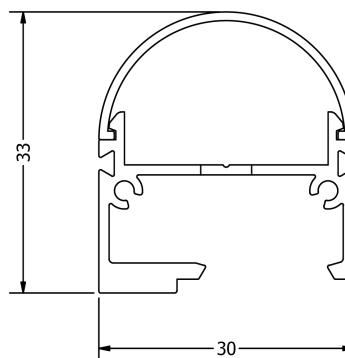

TECHNICAL DRAWING

IP67