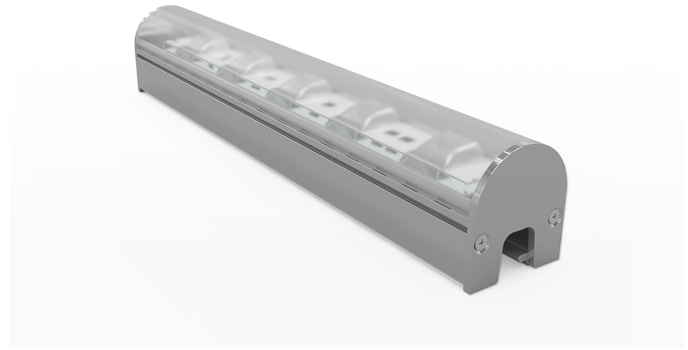

PRODUCT INFORMATION

Description FLEXI GRAZER DOMED SET ASYMMETRIC
110 x 70° | 2500K | 30mm | IP67 | 30
LED/M | 24V | 80CRI | 10W | 575LM |
550mm

Product Code 085-0401

Product Range Flexi Grazer Set

PRODUCT SPECIFICATION

Dimensions H37.00/W30.00mm

LED Pitch 33.33mm

Bend Direction TV

Colour Temperature 2500K

Bin/step 3SDCM

CRI Rating 80.00

Lifetime > 30,000 h

Operating Temp MIN = -25°C, MAX = 45°C

Lumen Efficiency 58.00lm/w

Max Power Length 5000mm

Beam Angle 110 x 70°

TECHNICAL DRAWING

IP67

PRODUCT INFORMATION

Description	FLEXI GRAZER DOMED SET ASYMMETRIC 110 x 70° 2700K 30mm IP67 30 LED/M 24V 80CRI 10W 707LM 550mm
Product Code	085-0402
Product Range	Flexi Grazer Set

PRODUCT SPECIFICATION

Dimensions	H37.00/W30.00mm
LED Pitch	33.33mm
Bend Direction	TV
Colour Temperature	2700K
Bin/step	3SDCM
CRI Rating	80.00
Lifetime	> 30,000 h
Operating Temp	MIN = -25°C, MAX = 45°C
IP Rating	IP67
Mounting	MOUNTING CLIPS
Connection	HARDWIRE TAILS OR MALE/FEMALE CONNECTORS