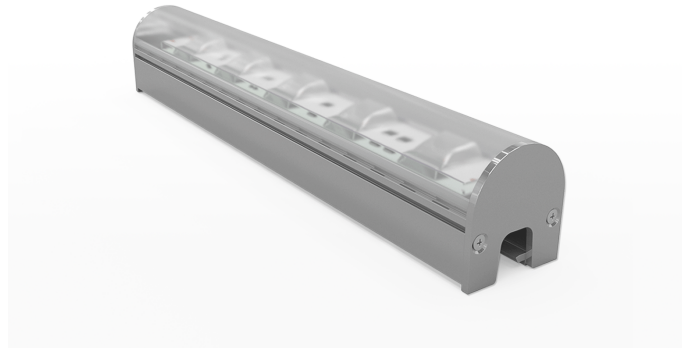

PRODUCT INFORMATION

Description FLEXI GRAZER DOMED SET ASYMMETRIC
110 x 70° | 2500K | 30mm | IP67 | 30
LED/M | 24V | 80CRI | 10W | 575LM |
550mm

Product Code 085-0401

Product Range Flexi Grazer Set

PRODUCT SPECIFICATION

Lumen Efficiency 58.00lm/w

Max Power Length 5000mm

Beam Angle 110 x 70°

TECHNICAL DRAWING

IP67

PRODUCT INFORMATION

Description	FLEXI GRAZER DOMED SET ASYMMETRIC 110 x 70° 2700K 30mm IP67 30 LED/M 24V 80CRI 10W 707LM 550mm
Product Code	085-0402
Product Range	Flexi Grazer Set

Lumen Efficiency 74.00lm/w

Max Power Length 5000mm

Beam Angle 110 x 70°

TECHNICAL DRAWING

IP67

PRODUCT INFORMATION

Description FLEXI GRAZER DOMED SET ASYMMETRIC
110 x 70° | 4000K | 30mm | IP67 | 30
LED/M | 24V | 80CRI | 10W | 796LM |
550mm

Product Code 085-0404

Product Range Flexi Grazer Set

PRODUCT SPECIFICATION

Dimensions H37.00/W30.00mm

LED Pitch 33.33mm

Bend Direction TV

Colour Temperature 4000K

Bin/step 3SDCM