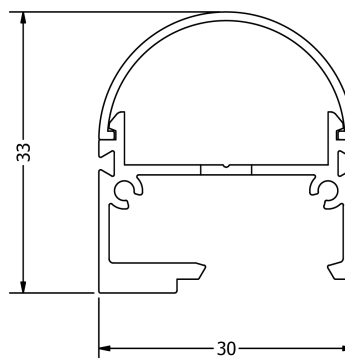

Lumen Efficiency 58.00lm/w

Max Power Length 5000mm

Beam Angle 110 x 70°

TECHNICAL DRAWING

IP67

PRODUCT INFORMATION

Description	FLEXI GRAZER DOMED SET ASYMMETRIC 110 x 70° 2700K 30mm IP67 30 LED/M 24V 80CRI 10W 707LM 550mm
Product Code	085-0402
Product Range	Flexi Grazer Set

PRODUCT SPECIFICATION

Dimensions	H37.00/W30.00mm
LED Pitch	33.33mm
Bend Direction	TV
Colour Temperature	2700K
Bin/step	3SDCM
CRI Rating	80.00
Lifetime	> 30,000 h
Operating Temp	MIN = -25°C, MAX = 45°C
IP Rating	IP67
Mounting	MOUNTING CLIPS
Connection	HARDWIRE TAILS OR MALE/FEMALE CONNECTORS

PERFORMANCE DATA

Power Consumption	10.00 W
Supply Voltage	24.00V DC
Supply Current	0.42 A
Luminous Flux	707.00lm
Lumen Efficiency	71.00lm/w
Max Power Length	5000mm
Beam Angle	110 x 70°

TECHNICAL DRAWING

Supply Voltage 24.00V DC

Supply Current 0.42 A

Luminous Flux 796.00lm

Lumen Efficiency 80.00lm/w

Max Power Length 5000mm

Beam Angle 110 x 70°

TECHNICAL DRAWING

IP67