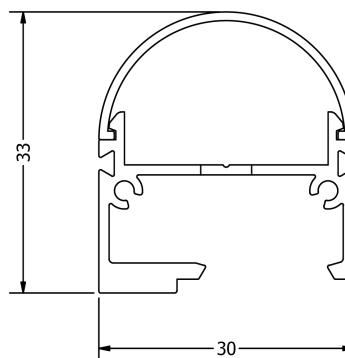

PERFORMANCE DATA

Power Consumption	10.00 W
Supply Voltage	24.00V DC
Supply Current	0.42 A
Luminous Flux	707.00lm
Lumen Efficiency	71.00lm/w
Max Power Length	5000mm
Beam Angle	110 x 70°

TECHNICAL DRAWING

Lumen Efficiency 74.00lm/w

Max Power Length 5000mm

Beam Angle 110 x 70°

TECHNICAL DRAWING

IP67

PRODUCT INFORMATION

Description FLEXI GRAZER DOMED SET ASYMMETRIC
110 x 70° | 4000K | 30mm | IP67 | 30
LED/M | 24V | 80CRI | 10W | 796LM |
550mm

Product Code 085-0404

Product Range Flexi Grazer Set

PRODUCT SPECIFICATION

Dimensions H37.00/W30.00mm

LED Pitch 33.33mm

Bend Direction TV

Colour Temperature 4000K

Bin/step 3SDCM

Supply Voltage 24.00V DC

Supply Current 0.42 A

Luminous Flux 796.00lm

Lumen Efficiency 80.00lm/w

Max Power Length 5000mm

Beam Angle 110 x 70°

TECHNICAL DRAWING

IP67