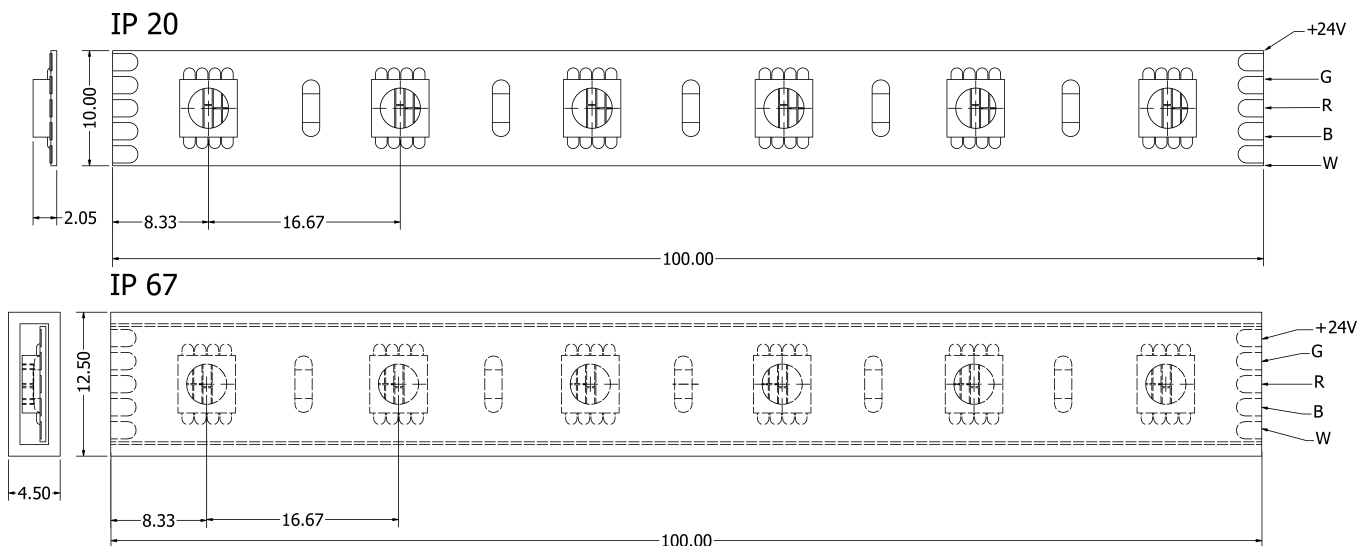

PRODUCT INFORMATION

Description	ULTRA BRIGHT 60 RGBW-2700K 10mm IP20 24V 80CRI 14.4W 599LM 100mm Cut VHB 1000mm
Product Code	010-2401
Product Range	Specialist Flex

PRODUCT SPECIFICATION

Dimensions	H2.05/W10.00mm
Cutting Interval	100mm
LED Pitch	16.7mm
Bend Direction	TV
Minimum Bend Radius	10mm
Colour Temperature	RGBW 2700K
Bin/step	3SDCM
CRI Rating	80.00
Lifetime	> 50,000 h
Operating Temp	Min = -25Â°C, Max = 40Â°C
IP Rating	IP20
Mounting	VHB
Connection	Hardwire tails or male/female connectors

PRODUCT INFORMATION

Description	ULTRA BRIGHT 60 RGBW-4000K 10mm IP20 24V 80CRI 14.4W 616LM 100mm Cut VHB 1000mm
Product Code	010-2403
Product Range	Specialist Flex

PRODUCT SPECIFICATION

Dimensions	H2.05/W10.00mm
Cutting Interval	100mm
LED Pitch	16.7mm
Bend Direction	TV
Minimum Bend Radius	10mm
Colour Temperature	RGBW 4000K
Bin/step	3SDCM
CRI Rating	80.00
Lifetime	> 50,000 h
Operating Temp	Min = -25Â°C, Max = 40Â°C
IP Rating	IP20
Mounting	VHB
Connection	Hardwire tails or male/female connectors

PERFORMANCE DATA (for 1000mm)

Power Consumption	14.40 W
Supply Voltage	24.00V DC
Supply Current	0.60 A
Luminous Flux	616.00lm/m
Lumen Efficiency	42.78lm/w
Max Power Length	5000mm
Beam Angle	120Â°

TECHNICAL DRAWING

PRODUCT INFORMATION

Description	ULTRA BRIGHT 60 RGBW-3000K 10mm IP20 24V 80CRI 14.4W 609LM 100mm Cut VHB 1000mm
Product Code	010-2407
Product Range	Specialist Flex

PRODUCT SPECIFICATION

Dimensions	H2.05/W10.00mm
Cutting Interval	100mm
LED Pitch	16.7mm
Bend Direction	TV
Minimum Bend Radius	10mm
Colour Temperature	RGBW 3000K
Bin/step	3SDCM
CRI Rating	80.00
Lifetime	> 50,000 h
Operating Temp	Min = -25Â°C, Max = 40Â°C
IP Rating	IP20
Mounting	VHB
Connection	Hardwire tails or male/female connectors