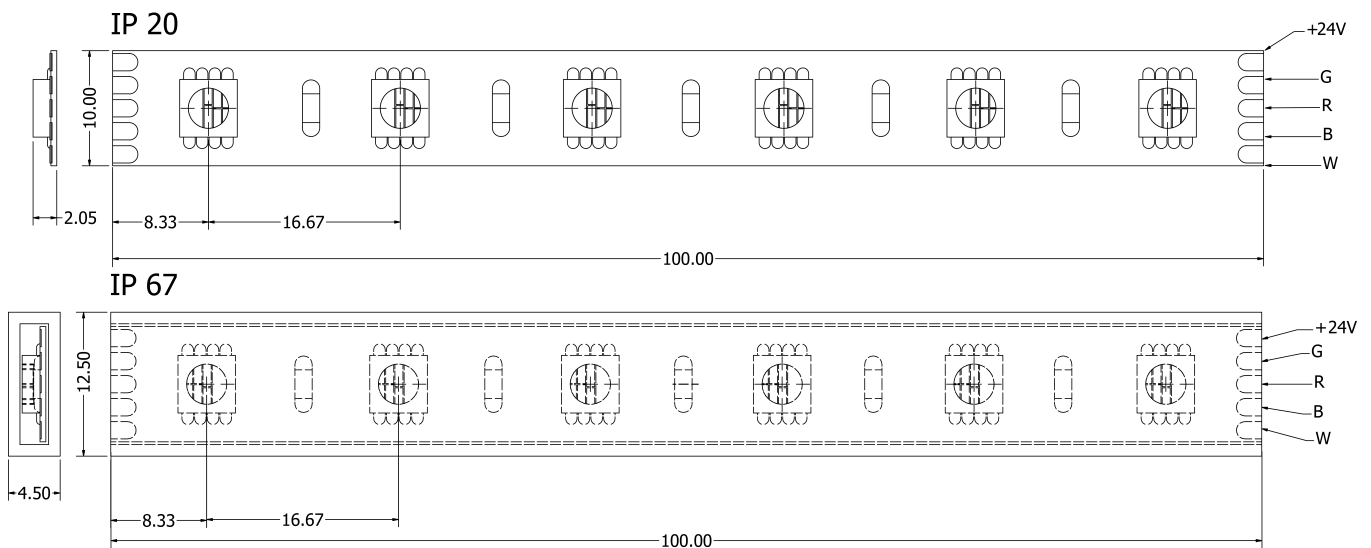

PRODUCT INFORMATION

Description	ULTRA BRIGHT 60 RGBW-2700K 10mm IP20 24V 80CRI 14.4W 599LM 100mm Cut VHB 1000mm
Product Code	010-2401
Product Range	Specialist Flex

PRODUCT SPECIFICATION

Dimensions	H2.05/W10.00mm
Cutting Interval	100mm
LED Pitch	16.7mm
Bend Direction	TV
Minimum Bend Radius	10mm
Colour Temperature	RGBW 2700K
Bin/step	3SDCM
CRI Rating	80.00
Lifetime	> 50,000 h
Operating Temp	Min = -25Â°C, Max = 40Â°C
IP Rating	IP20
Mounting	VHB
Connection	Hardwire tails or male/female connectors

PERFORMANCE DATA (for 1000mm)

Power Consumption	14.40 W
Supply Voltage	24.00V DC
Supply Current	0.60 A
Luminous Flux	599.00lm/m
Lumen Efficiency	41.60lm/w
Max Power Length	5000mm
Beam Angle	120Â°

TECHNICAL DRAWING

PRODUCT INFORMATION

Description	ULTRA BRIGHT 60 RGBW-4000K 10mm IP20 24V 80CRI 14.4W 616LM 100mm Cut VHB 1000mm
Product Code	010-2403
Product Range	Specialist Flex

PRODUCT SPECIFICATION

Dimensions	H2.05/W10.00mm
Cutting Interval	100mm
LED Pitch	16.7mm
Bend Direction	TV
Minimum Bend Radius	10mm
Colour Temperature	RGBW 4000K
Bin/step	3SDCM
CRI Rating	80.00
Lifetime	> 50,000 h
Operating Temp	Min = -25Â°C, Max = 40Â°C
IP Rating	IP20
Mounting	VHB
Connection	Hardwire tails or male/female connectors

PRODUCT INFORMATION

Description	ULTRA BRIGHT 60 RGBW-3000K 10mm IP20 24V 80CRI 14.4W 609LM 100mm Cut VHB 1000mm
Product Code	010-2407
Product Range	Specialist Flex

PRODUCT SPECIFICATION

Dimensions	H2.05/W10.00mm
Cutting Interval	100mm
LED Pitch	16.7mm
Bend Direction	TV
Minimum Bend Radius	10mm
Colour Temperature	RGBW 3000K
Bin/step	3SDCM
CRI Rating	80.00
Lifetime	> 50,000 h
Operating Temp	Min = -25Â°C, Max = 40Â°C
IP Rating	IP20
Mounting	VHB
Connection	Hardwire tails or male/female connectors