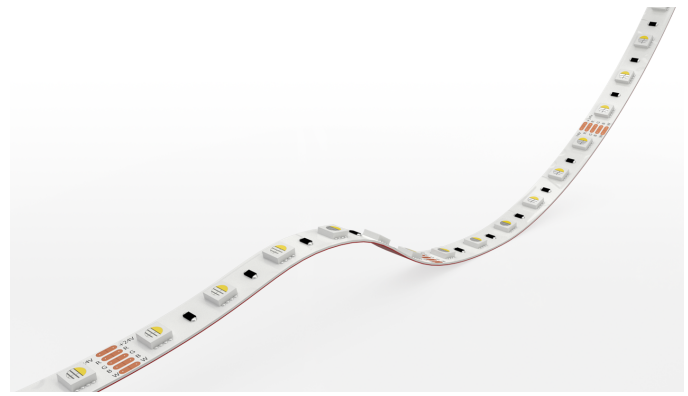

PRODUCT INFORMATION

Description	ULTRA BRIGHT 60 RGBW-2700K 10mm IP20 24V 80CRI 14.4W 599LM 100mm Cut VHB 1000mm
Product Code	010-2401
Product Range	Specialist Flex

PRODUCT SPECIFICATION

Dimensions	H2.05/W10.00mm
Cutting Interval	100mm
LED Pitch	16.7mm
Bend Direction	TV
Minimum Bend Radius	10mm
Colour Temperature	RGBW 2700K
Bin/step	3SDCM
CRI Rating	80.00
Lifetime	> 50,000 h
Operating Temp	Min = -25Â°C, Max = 40Â°C
IP Rating	IP20
Mounting	VHB
Connection	Hardwire tails or male/female connectors

PERFORMANCE DATA (for 1000mm)

Power Consumption	14.40 W
Supply Voltage	24.00V DC
Supply Current	0.60 A
Luminous Flux	599.00lm/m
Lumen Efficiency	41.60lm/w
Max Power Length	5000mm
Beam Angle	120Â°

TECHNICAL DRAWING

PRODUCT INFORMATION

Description	ULTRA BRIGHT 60 RGBW-4000K 10mm IP20 24V 80CRI 14.4W 616LM 100mm Cut VHB 1000mm
Product Code	010-2403
Product Range	Specialist Flex

PRODUCT SPECIFICATION

Dimensions	H2.05/W10.00mm
Cutting Interval	100mm
LED Pitch	16.7mm
Bend Direction	TV
Minimum Bend Radius	10mm
Colour Temperature	RGBW 4000K
Bin/step	3SDCM
CRI Rating	80.00
Lifetime	> 50,000 h
Operating Temp	Min = -25Â°C, Max = 40Â°C
IP Rating	IP20
Mounting	VHB
Connection	Hardwire tails or male/female connectors

PRODUCT INFORMATION

Description	ULTRA BRIGHT 60 RGBW-3000K 10mm IP20 24V 80CRI 14.4W 609LM 100mm Cut VHB 1000mm
Product Code	010-2407
Product Range	Specialist Flex

PRODUCT SPECIFICATION

Dimensions	H2.05/W10.00mm
Cutting Interval	100mm
LED Pitch	16.7mm
Bend Direction	TV
Minimum Bend Radius	10mm
Colour Temperature	RGBW 3000K
Bin/step	3SDCM
CRI Rating	80.00
Lifetime	> 50,000 h
Operating Temp	Min = -25Â°C, Max = 40Â°C
IP Rating	IP20
Mounting	VHB
Connection	Hardwire tails or male/female connectors