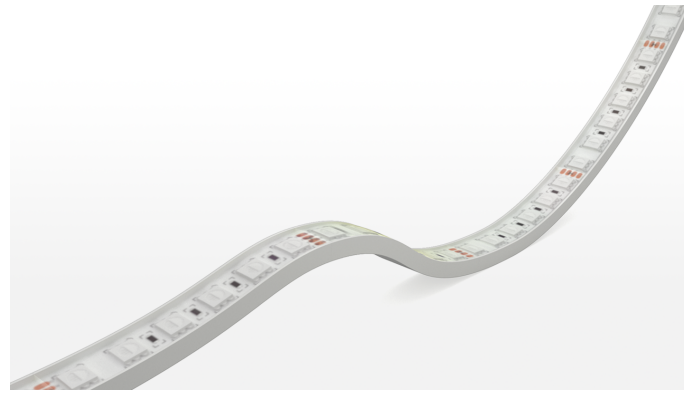

PRODUCT INFORMATION

Description	HYDRO LINE 96 RGB 13mm IP67 24V 19.2W 947LM 62.5mm Cut Profile 1000mm
Product Code	011-8072
Product Range	Hydro Line

PRODUCT SPECIFICATION

Dimensions	H6.00/W13.00mm
Cutting Interval	62.5mm
LED Pitch	10.41mm
Bend Direction	TV
Minimum Bend Radius	50mm
Colour Temperature	RGB
Bin/step	3 SDCM
CRI Rating	0.00
Lifetime	> 50,000 h
Operating Temp	Min = -25°C, Max = 45°C
IP Rating	IP67
Mounting	Profile
Connection	Hardwire tails
Control Protocol	0-10V/1-10V/DMX/DALI

PERFORMANCE DATA (for 1000mm)

Power Consumption	19.20 W
Supply Voltage	24.00V DC
Supply Current	0.80 A
Luminous Flux	947.00lm/m
Lumen Efficiency	49.00lm/w
Max Power Length	5000mm
Beam Angle	120°

TECHNICAL DRAWING

IP67