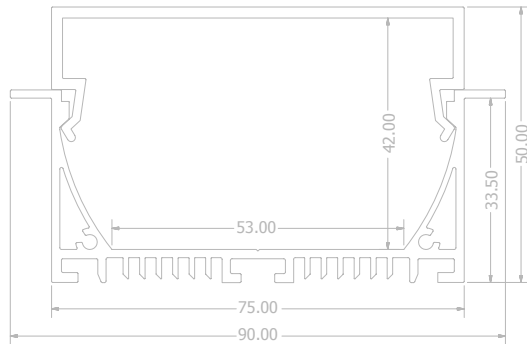

## PRODUCT DIMENSIONS

## TECHNICAL DATA

PRODUCT OPTIONS	SKU	LENGTH	PROFILE MATERIAL	DIMENSIONS	MAX FLEX WIDTH	ACCESSORIES
PC FROSTED	020-4741	2m	AL6063-T5	90*50mm	53mm	ES, SC

## TECHNICAL DATA

PRODUCT OPTIONS	SKU	LENGTH	PROFILE MATERIAL	DIMENSIONS	MAX FLEX WIDTH	ACCESSORIES
PC OPAL MATTE	020-4801	2m	AL6063-T5	75*32mm	71mm	EC, SW
PC SEMI-CLEAR	020-4802	2m	AL6063-T5	75*32mm	71mm	EC, SW