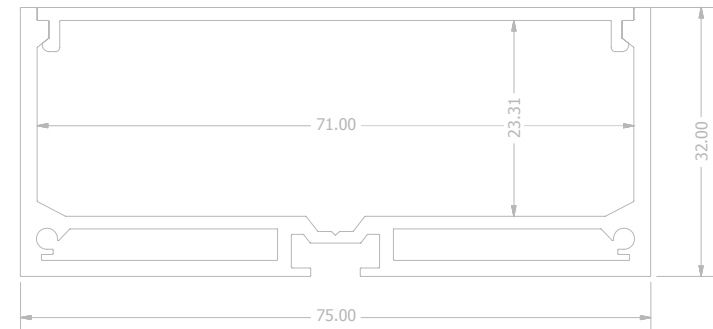

## PRODUCT DIMENSIONS

## TECHNICAL DATA

PRODUCT OPTIONS	SKU	LENGTH	PROFILE MATERIAL	DIMENSIONS	MAX FLEX WIDTH	ACCESSORIES
PC FROSTED	020-4741	2m	AL6063-T5	90*50mm	53mm	ES, SC

## TECHNICAL DATA

PRODUCT OPTIONS	SKU	LENGTH	PROFILE MATERIAL	DIMENSIONS	MAX FLEX WIDTH	ACCESSORIES
PC OPAL MATTE	020-4801	2m	AL6063-T5	75*32mm	71mm	EC, SW
PC SEMI-CLEAR	020-4802	2m	AL6063-T5	75*32mm	71mm	EC, SW