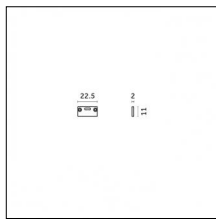

Code 0.26815.0000 - End caps (2x) for Fade (Aluminium Profile)

Type: Mounting

Finishing: Without finish / Stainles Steel / Natural aluminium (Standard)