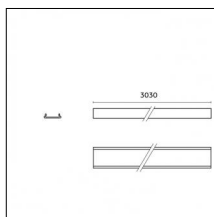

Code 0.26802.0000 - Opal Diffuser T 70% 3030mm

Type: Optical

Finishing: Without finish / Stainles Steel / Natural aluminium (Standard)