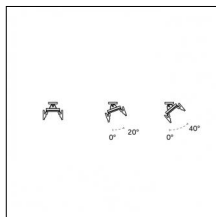

Code 0.26816.0000 - Adjustable brackets (2x) +/-40° for Fade

Type: Mounting

Finishing: Without finish / Stainles Steel / Natural aluminium (Standard)

Description: Surface-mounted for Fade (Aluminium Profile)