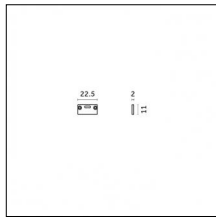

Code 0.26815.0000 - End caps (2x) for Fade (Aluminium Profile)

Type: Mounting

Finishing: Without finish / Stainles Steel / Natural aluminium (Standard)