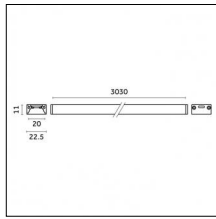

Accessories

Code 0.26800.0000 - 3030mm Aluminium Profile

Type: Mounting

Finishing: Without finish / Stainles Steel / Natural aluminium (Standard)