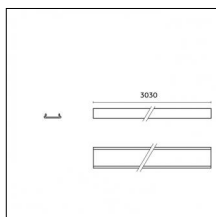

Code 0.26802.0000 - Opal Diffuser T 70% 3030mm

Type: Optical

Finishing: Without finish / Stainles Steel / Natural aluminium (Standard)