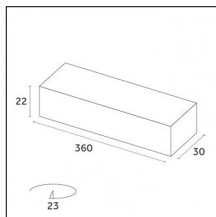

Code 0.30825.0000 - Driver

Type: On-Off
Watt: 200W - AC Input: 120-240V - mA:mA
Description: