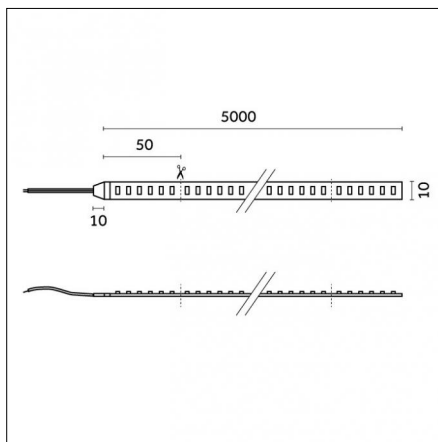

Indoor | Ceiling mounted luminaires | Fade

Product no optic
included

IP65

Code X.SIP65.HQ00

Light source features

Number of light sources: 1

Source type: LED HQ

Watt: 14.5 W/mW

Lm: 1080lm

Lm/W: 75lm/W

Kelvin/CRI: 3000K / >90

SDCM/L80 B10: < 3 / 50000

Electrical features

Driver included: NO

Driver type: no driver included 24V DC

Isolation class: Class III

Optical features

Beam angle: no optic included

Interchangeable optic (IOS): NO

Physical features

Material: Flexible circuit board

Mounting: Surface mounted

Finishing: Without finish / Stainles Steel / Natural aluminium
(Standard)

Luminaire constructed in conformity with Directives 2014/35/EU (LV), 2014/30/EU (EMC), 2009/125/EC (Ecodesign) with Regulations (EC) No 245/2009, (EU) No 347/2010 and (EU) 2015/1428 (for luminaires with fluorescent and metal halide lamps only), 2009/125/EC (Ecodesign) with Regulations (EU) No 1194/2012 and 2015/1428 (for LED luminaires only), 2011/65/EU (RoHS 2) and 2012/19/EU (WEEE).

Reggiani SPA Illuminazione

Viale Monza, 16 20845 Sovico (MB) Italy
Tel. (+39) 039 2071.1 fax (+39) 039 2071 999

www.reggiani.net
contact@reggiani.net