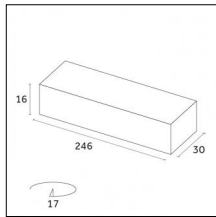

Code 0.30821.0000 - Driver

Type: On-Off
Watt: 30W - AC Input: 220-240Vac - mA:mA
Description: