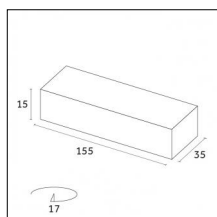

Code Y.30826.0000 - Dimmer -1 channel

Type: Dimmer 1-10V / DALI / PUSH

Watt: 280W - AC Input: 24-48Vcc - mA:mA

Description: