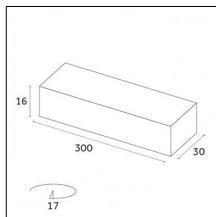

Code 0.30824.0000 - Driver

Type: On-Off
Watt: 100W - AC Input: 120-240V - mA:mA
Description: