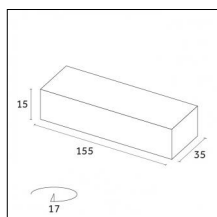

Driver

Code H.30826.0000 - Dimmer - 1 channel

Type: Bluetooth

Watt: 280W - AC Input: 24-48Vcc - mA:mA

Description: