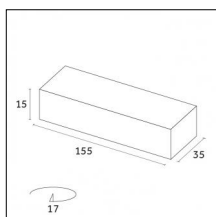

Code Y.30826.0000 - Dimmer -1 channel

Type: Dimmer 1-10V / DALI / PUSH

Watt: 280W - AC Input: 24-48Vcc - mA:mA

Description: