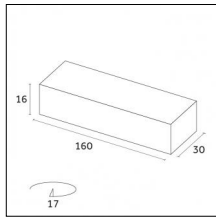

Driver

Code 0.30820.0000 - Driver

Type: On-Off
Watt: 15W - AC Input: 220-240Vac - mA:mA
Description: