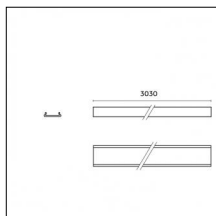

Code 0.26801.0000 - Opal Diffuser T 55% 3030mm

Type: Optical

Finishing: Without finish / Stainles Steel / Natural aluminium (Standard)