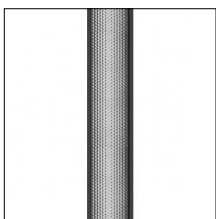

Code 0.26803.0000 - Micro Prismatic Diffuser Low Glare 3030mm

Type: Optical

Finishing: Without finish / Stainles Steel / Natural aluminium (Standard)

Luminaire constructed in conformity with Directives 2014/35/EU (LV), 2014/30/EU (EMC), 2009/125/EC (Ecodesign) with Regulations (EC) No 245/2009, (EU) No 347/2010 and (EU) 2015/1428 (for luminaires with fluorescent and metal halide lamps only), 2009/125/EC (Ecodesign) with Regulations (EU) No 1194/2012 and 2015/1428 (for LED luminaires only), 2011/65/EU (RoHS 2) and 2012/19/EU (WEEE).