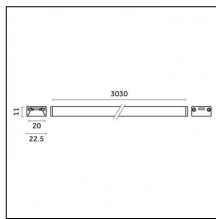

Code 0.26800.0012 - 3030mm Aluminium Profile

Type: Mounting

Finishing: Embossed matt white (Standard)