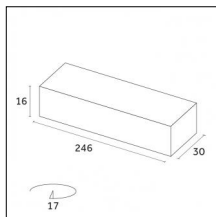

Code 0.30821.0000 - Driver

Type: On-Off
Watt: 30W - AC Input: 220-240Vac - mA:mA
Description: