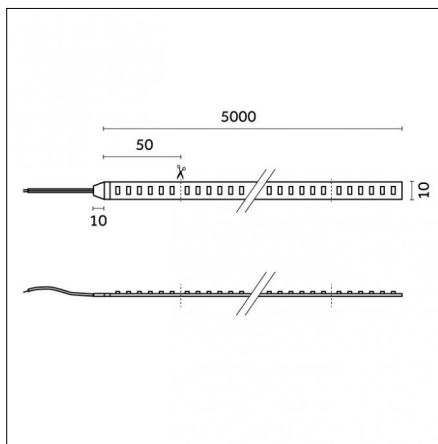

Indoor | Ceiling mounted luminaires | Fade

Product no optic included

IP65

Code X.SIP65.HW00

Light source features

Number of light sources: 1

Source type: LED HW

Watt: 14.5 W/mW

Lm: 1080lm

Lm/W: 75lm/W

Kelvin/CRI: 2700K / >90

SDCM/L80 B10: < 3 / 50000

Electrical features

Driver included: NO

Driver type: no driver included 24V DC

Isolation class: Class III

Optical features

Beam angle: no optic included

Interchangeable optic (IOS): NO

Physical features

Material: Flexible circuit board

Mounting: Surface mounted

Finishing: Without finish / Stainles Steel / Natural aluminium (Standard)

Luminaire constructed in conformity with Directives 2014/35/EU (LV), 2014/30/EU (EMC), 2009/125/EC (Ecodesign) with Regulations (EC) No 245/2009, (EU) No 347/2010 and (EU) 2015/1428 (for luminaires with fluorescent and metal halide lamps only), 2009/125/EC (Ecodesign) with Regulations (EU) No 1194/2012 and 2015/1428 (for LED luminaires only), 2011/65/EU (RoHS 2) and 2012/19/EU (WEEE).

Reggiani SPA Illuminazione

Viale Monza, 16 20845 Sovico (MB) Italy
Tel. (+39) 039 2071.1 fax (+39) 039 2071 999

www.reggiani.net
contact@reggiani.net