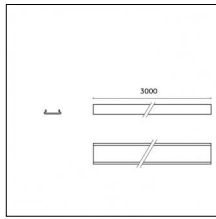

Accessories

Code 0.26804.0000 - Black Frosted diffuser L3030mm

Type: Optical

Finishing: Without finish / Stainles Steel / Natural aluminium (Standard)