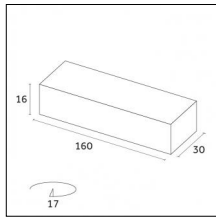

Driver

Code 0.30820.0000 - Driver

Type: On-Off
Watt: 15W - AC Input: 220-240Vac - mA:mA
Description: