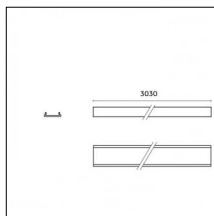

Code 0.26801.0000 - Opal Diffuser T 55% 3030mm

Type: Optical

Finishing: Without finish / Stainles Steel / Natural aluminium (Standard)