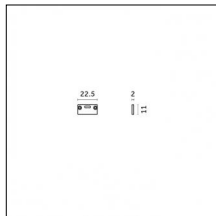

Code 0.26815.0012 - End caps (2x) for Fade (Aluminium Profile)

Type: Mounting

Finishing: Embossed matt white (Standard)