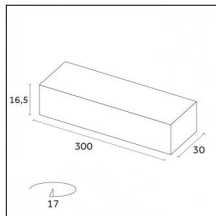

Code 0.30823.0000 - Driver

Type: On-Off
Watt: 75W - AC Input: 220-240Vac - mA:mA
Description: