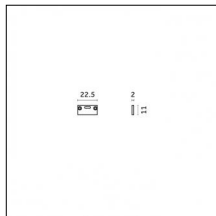

Code 0.26815.0031 - End caps (2x) for Fade (Aluminium Profile)

Type: Mounting

Finishing: Embossed matt black (Standard)