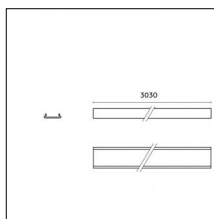

Code 0.26803.0000 - Micro Prismatic Diffuser Low Glare 3030mm

Type: Optical

Finishing: Without finish / Stainles Steel / Natural aluminium (Standard)

Luminaire constructed in conformity with Directives 2014/35/EU (LV), 2014/30/EU (EMC), 2009/125/EC (Ecodesign) with Regulations (EC) No 245/2009, (EU) No 347/2010 and (EU) 2015/1428 (for luminaires with fluorescent and metal halide lamps only), 2009/125/EC (Ecodesign) with Regulations (EU) No 1194/2012 and 2015/1428 (for LED luminaires only), 2011/65/EU (RoHS 2) and 2012/19/EU (WEEE).