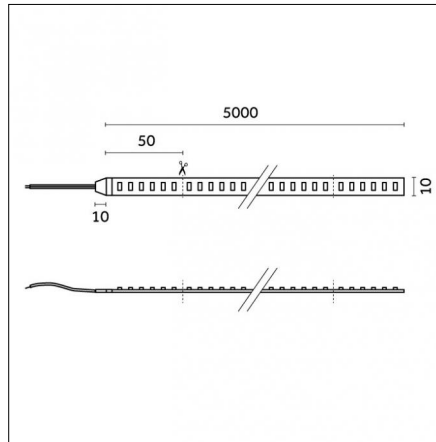

Indoor | Ceiling mounted luminaires | Fade

Product no optic included

Code X.SIP65.HN00

Light source features

Number of light sources: 1

Source type: LED HN

Watt: 14.5 W/mW

Lm: 1080lm

Lm/W: 75lm/W

Kelvin/CRI: 4000K / >90

SDCM/L80 B10: < 3 / 50000

Electrical features

Driver included: NO

Driver type: no driver included 24V DC

Isolation class: Class III

Optical features

Beam angle: no optic included

Interchangeable optic (IOS): NO

Physical features

Material: Flexible circuit board

Mounting: Surface mounted

Finishing: Without finish / Stainles Steel / Natural aluminium (Standard)

Luminaire constructed in conformity with Directives 2014/35/EU (LV), 2014/30/EU (EMC), 2009/125/EC (Ecodesign) with Regulations (EC) No 245/2009, (EU) No 347/2010 and (EU) 2015/1428 (for luminaires with fluorescent and metal halide lamps only), 2009/125/EC (Ecodesign) with Regulations (EU) No 1194/2012 and 2015/1428 (for LED luminaires only), 2011/65/EU (RoHS 2) and 2012/19/EU (WEEE).

Reggiani SPA Illuminazione

Viale Monza, 16 20845 Sovico (MB) Italy
Tel. (+39) 039 2071.1 fax (+39) 039 2071 999

www.reggiani.net
contact@reggiani.net