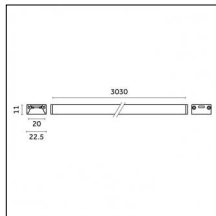

Code 0.26800.0031 - 3030mm Aluminium Profile

Type: Mounting

Finishing: Embossed matt black (Standard)