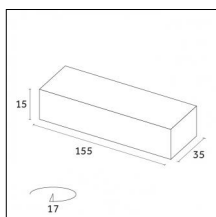

Driver

Code H.30826.0000 - Dimmer - 1 channel

Type: Bluetooth

Watt: 280W - AC Input: 24-48Vcc - mA:mA

Description: