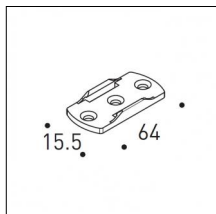

Accessories

Code 0.26818.0000 - Fixed brackets (2x) for Fade

Type: Mounting

Finishing: Without finish / Stainles Steel / Natural aluminium (Standard)

Description: Surface-mounted for Fade (Aluminium Profile)