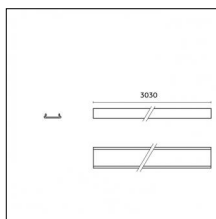

Code 0.26803.0000 - Micro Prismatic Diffuser Low Glare 3030mm

Type: Optical

Finishing: Without finish / Stainles Steel / Natural aluminium (Standard)

Luminaire constructed in conformity with Directives 2014/35/EU (LV), 2014/30/EU (EMC), 2009/125/EC (Ecodesign) with Regulations (EC) No 245/2009, (EU) No 347/2010 and (EU) 2015/1428 (for luminaires with fluorescent and metal halide lamps only), 2009/125/EC (Ecodesign) with Regulations (EU) No 1194/2012 and 2015/1428 (for LED luminaires only), 2011/65/EU (RoHS 2) and 2012/19/EU (WEEE).