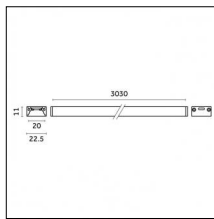

Code 0.26800.0012 - 3030mm Aluminium Profile

Type: Mounting

Finishing: Embossed matt white (Standard)