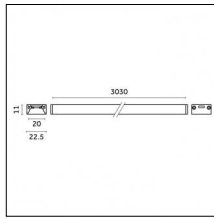

Accessories

Code 0.26800.0000 - 3030mm Aluminium Profile

Type: Mounting

Finishing: Without finish / Stainles Steel / Natural aluminium (Standard)