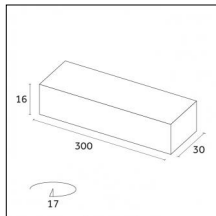

Code 0.30822.0000 - Driver

Type: On-Off
Watt: 60W - AC Input: 120-240V - mA:mA
Description: