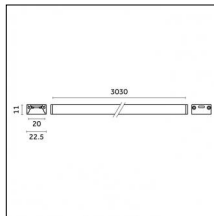

Code 0.26800.0031 - 3030mm Aluminium Profile

Type: Mounting

Finishing: Embossed matt black (Standard)