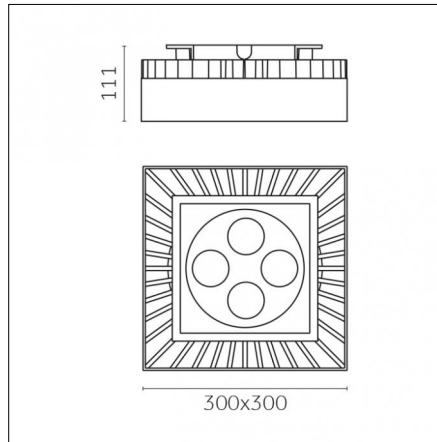

Lindro Square Surface mounted projector (IP66)

Outdoor | Wall- and ceiling-mounted luminaires | Lindro Square

Wide 71°

27

IP66 IK07

Risk 1

Code 0.MB1TM.WW27 (Previous product code 0.FB1TX.WW27)

Light source features

Number of light sources: 1

Source type: LED WW

Watt: 4x12W

Lm: 7740lm

Lm/W: 115lm/W

Kelvin/CRI: 3000K / >80

SDCM/L80 B10: < 3 / 50000

Electrical features

Driver included: YES

Driver position: integrated

Driver type: On-Off 220/240 Vac 50/60 Hz

Isolation class: Class I

Optical features

Beam angle: 71°

Interchangeable optic (IOS): YES

UGR : < 220

Physical features

Material: Die-cast aluminium

Mounting: Surface mounted

Fixing: Ceiling

Finishing: White gloss (Standard)

Weight: 6.5Kg

Notes:

/

Luminaire constructed in conformity with Directives 2014/35/EU (LV), 2014/30/EU (EMC), 2009/125/EC (Ecodesign) with Regulations (EC) No 245/2009, (EU) No 347/2010 and (EU) 2015/1428 (for luminaires with fluorescent and metal halide lamps only), 2009/125/EC (Ecodesign) with Regulations (EU) No 1194/2012 and 2015/1428 (for LED luminaires only), 2011/65/EU (RoHS 2) and 2012/19/EU (WEEE).

Reggiani SPA Illuminazione

Viale Monza, 16 20845 Sovico (MB) Italy
Tel. (+39) 039 2071.1 fax (+39) 039 2071 999

www.reggiani.net
contact@reggiani.net