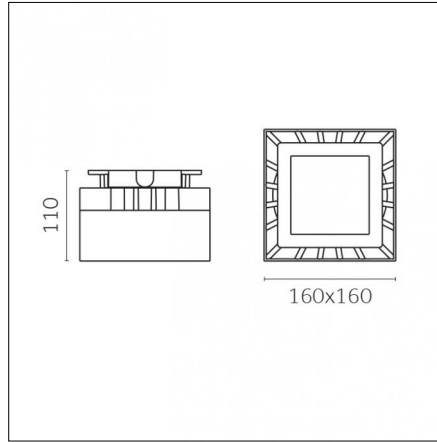

Lindro Square Surface mounted projector (IP66)

Outdoor | Wall- and ceiling-mounted luminaires | Lindro Square

Wide 56°

27

IP66 IK07

Risk 1

Code 0.LB13M.WW27 (Previous product code 0.CB13E.WW27)

Light source features

Number of light sources: 1

Source type: LED WW

Watt: 12W

Lm: 1935lm

Lm/W: 161lm/W

Kelvin/CRI: 3000K / >80

SDCM/L80 B10: < 3 / 50000

Electrical features

Driver included: YES

Driver position: integrated

Driver type: On-Off 220/240 Vac 50/60 Hz

Isolation class: Class II

Optical features

Beam angle: 56°

Interchangeable optic (IOS): YES

UGR : < 220

Physical features

Material: Die-cast aluminium

Mounting: Surface mounted

Fixing: Ceiling

Finishing: White gloss (Standard)

Weight: 2.2Kg

Notes:

/

Luminaire constructed in conformity with Directives 2014/35/EU (LV), 2014/30/EU (EMC), 2009/125/EC (Ecodesign) with Regulations (EC) No 245/2009, (EU) No 347/2010 and (EU) 2015/1428 (for luminaires with fluorescent and metal halide lamps only), 2009/125/EC (Ecodesign) with Regulations (EU) No 1194/2012 and 2015/1428 (for LED luminaires only), 2011/65/EU (RoHS 2) and 2012/19/EU (WEEE).

Reggiani SPA Illuminazione

Viale Monza, 16 20845 Sovico (MB) Italy
Tel. (+39) 039 2071.1 fax (+39) 039 2071 999

www.reggiani.net
contact@reggiani.net