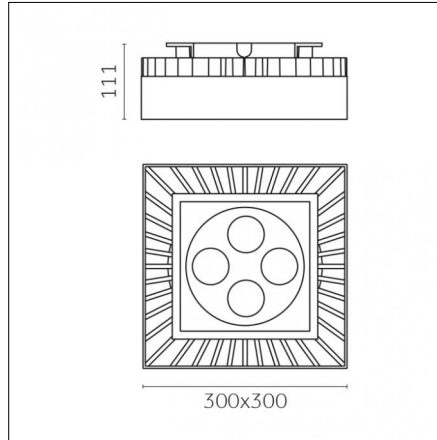

Lindro Square Surface mounted projector (IP66)

Outdoor | Wall- and ceiling-mounted luminaires | Lindro Square

Medium 34°

27

IP66 IK07

Risk 1

Code 0.MB1TE.HQ27 (Previous product code 0.FB1TV.HQ27)

Light source features

Number of light sources: 1

Source type: LED HQ

Watt: 4x12W

Lm: 6460lm

Lm/W: 86lm/W

Kelvin/CRI: 3000K / >90

SDCM/L80 B10: < 3 / 50000

Electrical features

Driver included: YES

Driver position: integrated

Driver type: On-Off 220/240 Vac 50/60 Hz

Isolation class: Class I

Optical features

Beam angle: 34°

Interchangeable optic (IOS): YES

UGR : < 220

Physical features

Material: Die-cast aluminium

Mounting: Surface mounted

Fixing: Ceiling

Finishing: White gloss (Standard)

Weight: 6.5Kg

Notes:

/

Luminaire constructed in conformity with Directives 2014/35/EU (LV), 2014/30/EU (EMC), 2009/125/EC (Ecodesign) with Regulations (EC) No 245/2009, (EU) No 347/2010 and (EU) 2015/1428 (for luminaires with fluorescent and metal halide lamps only), 2009/125/EC (Ecodesign) with Regulations (EU) No 1194/2012 and 2015/1428 (for LED luminaires only), 2011/65/EU (RoHS 2) and 2012/19/EU (WEEE).

Reggiani SPA Illuminazione

Viale Monza, 16 20845 Sovico (MB) Italy
Tel. (+39) 039 2071.1 fax (+39) 039 2071 999

www.reggiani.net
contact@reggiani.net