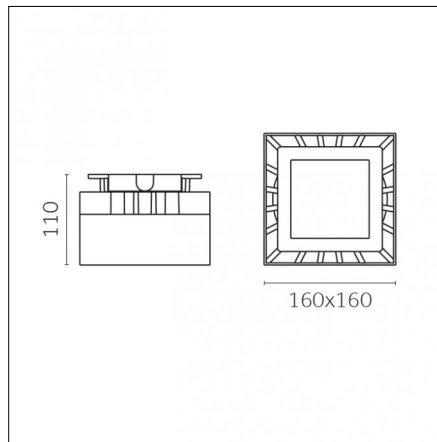

Lindro Square Surface mounted projector (IP66)

Outdoor | Wall- and ceiling-mounted luminaires | Lindro Square

Medium-wide 42°

27

IP66 IK07

Risk 1

Code 0.LB18H.NN27 (Previous product code 0.CB18R.NN27)

Light source features

Number of light sources: 1

Source type: LED NN

Watt: 38W

Lm: 5970lm

Lm/W: 157lm/W

Kelvin/CRI: 4000K / >80

SDCM/L80 B10: < 3 / 50000

Electrical features

Driver included: YES

Driver position: integrated

Driver type: On-Off 220/240 Vac 50/60 Hz

Isolation class: Class II

Optical features

Beam angle: 42°

Interchangeable optic (IOS): YES

UGR : < 220

Physical features

Material: Die-cast aluminium

Mounting: Surface mounted

Fixing: Ceiling

Finishing: White gloss (Standard)

Weight: 2.2Kg

Luminaire constructed in conformity with Directives 2014/35/EU (LV), 2014/30/EU (EMC), 2009/125/EC (Ecodesign) with Regulations (EC) No 245/2009, (EU) No 347/2010 and (EU) 2015/1428 (for luminaires with fluorescent and metal halide lamps only), 2009/125/EC (Ecodesign) with Regulations (EU) No 1194/2012 and 2015/1428 (for LED luminaires only), 2011/65/EU (RoHS 2) and 2012/19/EU (WEEE).

Reggiani SPA Illuminazione

Viale Monza, 16 20845 Sovico (MB) Italy
Tel. (+39) 039 2071.1 fax (+39) 039 2071 999

www.reggiani.net
contact@reggiani.net