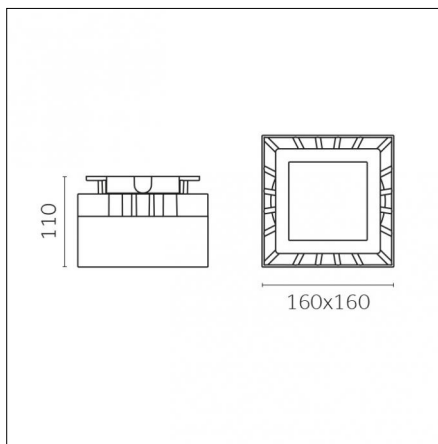

## Lindro Square Surface mounted projector (IP66)

Outdoor | Wall- and ceiling-mounted luminaires | Lindro Square

Narrow 12°

27

IP66 IK07

Risk 1

**Code 0.LB13B.HQ27** (Previous product code 0.CB13A.HQ27)

### Physical features

**Material:** Die-cast aluminium

**Mounting:** Surface mounted

**Fixing:** Ceiling

**Finishing:** White gloss (Standard)

**Weight:** 2.2Kg