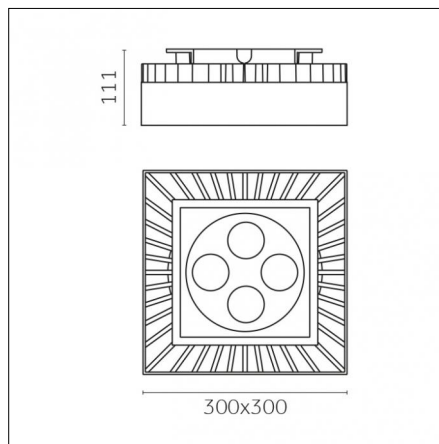

Lindro Square Surface mounted projector (IP66)

Outdoor | Wall- and ceiling-mounted luminaires | Lindro Square

Medium 25°

27

IP66 IK07

Risk 1

Code 0.MB1TD.NN27 (Previous product code 0.FB1TJ.NN27)

Light source features

Number of light sources: 1

Source type: LED NN

Watt: 4x12W

Lm: 8120lm

Lm/W: 128lm/W

Kelvin/CRI: 4000K / >80

SDCM/L80 B10: < 3 / 50000

Electrical features

Driver included: YES

Driver position: integrated

Driver type: On-Off 220/240 Vac 50/60 Hz

Isolation class: Class I

Optical features

Beam angle: 25°

Interchangeable optic (IOS): YES

UGR : < 220

Physical features

Mounting: Surface mounted

Fixing: Ceiling

Finishing: White gloss (Standard)

Weight: 6.5Kg

Luminaire constructed in conformity with Directives 2014/35/EU (LV), 2014/30/EU (EMC), 2009/125/EC (Ecodesign) with Regulations (EC) No 245/2009, (EU) No 347/2010 and (EU) 2015/1428 (for luminaires with fluorescent and metal halide lamps only), 2009/125/EC (Ecodesign) with Regulations (EU) No 1194/2012 and 2015/1428 (for LED luminaires only), 2011/65/EU (RoHS 2) and 2012/19/EU (WEEE).

Reggiani SPA Illuminazione

Viale Monza, 16 20845 Sovico (MB) Italy
Tel. (+39) 039 2071.1 fax (+39) 039 2071 999

www.reggiani.net
contact@reggiani.net