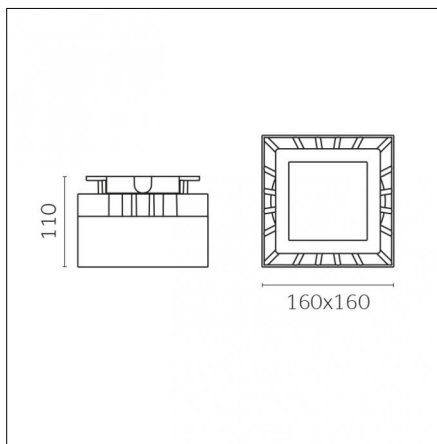

Lindro Square Surface mounted projector (IP66)

Outdoor | Wall- and ceiling-mounted luminaires | Lindro Square

Medium 22°

27

IP66 IK07

Risk 1

Code 0.LB13D.WW27 (Previous product code 0.CB13B.WW27)

Light source features

Number of light sources: 1

Source type: LED WW

Watt: 12W

Lm: 1935lm

Lm/W: 161lm/W

Kelvin/CRI: 3000K / >80

SDCM/L80 B10: < 3 / 50000

Electrical features

Driver included: YES

Driver position: integrated

Driver type: On-Off 220/240 Vac 50/60 Hz

Isolation class: Class II

Optical features

Beam angle: 22°

Interchangeable optic (IOS): YES

Physical features

Material: Die-cast aluminium

Mounting: Surface mounted

Fixing: Ceiling

Finishing: White gloss (Standard)

Weight: 2.2Kg

Notes:

/

Luminaire constructed in conformity with Directives 2014/35/EU (LV), 2014/30/EU (EMC), 2009/125/EC (Ecodesign) with Regulations (EC) No 245/2009, (EU) No 347/2010 and (EU) 2015/1428 (for luminaires with fluorescent and metal halide lamps only), 2009/125/EC (Ecodesign) with Regulations (EU) No 1194/2012 and 2015/1428 (for LED luminaires only), 2011/65/EU (RoHS 2) and 2012/19/EU (WEEE).

Reggiani SPA Illuminazione

Viale Monza, 16 20845 Sovico (MB) Italy
Tel. (+39) 039 2071.1 fax (+39) 039 2071 999

www.reggiani.net
contact@reggiani.net