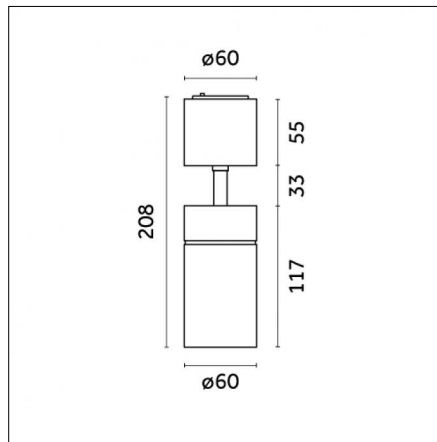

Indoor | Ceiling mounted luminaires | Yori Surface Base

Narrow 12°

31

IP20

Risk 1

850°

Code 0.TP72B.HW31

Light source features

Number of light sources: 1

Source type: LED HW

Watt: 9W

Lm: 1050lm

Lm/W: 117lm/W

Kelvin/CRI: 2700K / >90

SDCM/L90 B10: < 2 / 50000

Electrical features

Driver included: YES

Driver position: integrated

Driver type: On-Off

Isolation class: Class III

Optical features

Beam angle: 12°

Optical type, adjustability: Adjustable

Interchangeable optic (IOS): NO

Physical features

Material: Die-cast aluminium

Mounting: Surface mounted

Fixing: Ceiling

Adjustability: 90° horizontal axis 356° vertical axis

Finishing: Embossed matt black (Standard)

Luminaire constructed in conformity with Directives 2014/35/EU (LV), 2014/30/EU (EMC), 2009/125/EC (Ecodesign) with Regulations (EC) No 245/2009, (EU) No 347/2010 and (EU) 2015/1428 (for luminaires with fluorescent and metal halide lamps only), 2009/125/EC (Ecodesign) with Regulations (EU) No 1194/2012 and 2015/1428 (for LED luminaires only), 2011/65/EU (RoHS 2) and 2012/19/EU (WEEE).

Reggiani SPA Illuminazione

Viale Monza, 16 20845 Sovico (MB) Italy
Tel. (+39) 039 2071.1 fax (+39) 039 2071 999

www.reggiani.net
contact@reggiani.net