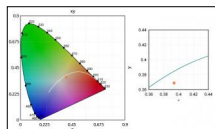

Code 0.26568.0000 - Selective filter 3000K-3600K

Type: Optical
Finishing: Without finish / Stainles Steel / Natural aluminium (Standard)