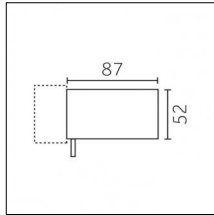

Code 0.26650.0021 - Framing accessory, light shape - round

Type: Optical

Finishing: Black (Standard)