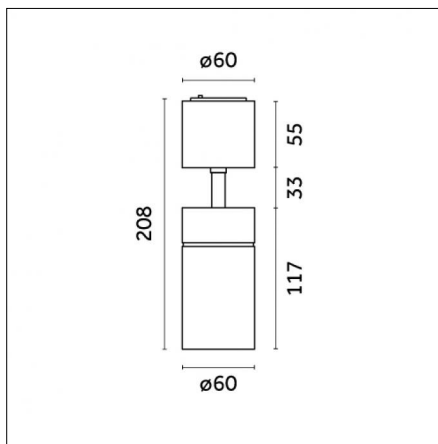

Indoor | Ceiling mounted luminaires | Yori Surface Base

Medium 20°

31

IP20

Risk 1

850°

Code 0.TP72E.NN31

Light source features

Number of light sources: 1

Source type: LED NN

Watt: 9W

Lm: 1360lm

Lm/W: 151lm/W

Kelvin/CRI: 4000K / >80

SDCM/L90 B10: < 3 / 50000

Electrical features

Driver included: YES

Driver position: integrated

Driver type: On-Off

Isolation class: Class III

Optical features

Beam angle: 20°

Optical type, adjustability: Adjustable

Interchangeable optic (IOS): NO

Physical features

Material: Die-cast aluminium

Mounting: Surface mounted

Fixing: Ceiling

Adjustability: 90° horizontal axis 356° vertical axis

Finishing: Embossed matt black (Standard)

Luminaire constructed in conformity with Directives 2014/35/EU (LV), 2014/30/EU (EMC), 2009/125/EC (Ecodesign) with Regulations (EC) No 245/2009, (EU) No 347/2010 and (EU) 2015/1428 (for luminaires with fluorescent and metal halide lamps only), 2009/125/EC (Ecodesign) with Regulations (EU) No 1194/2012 and 2015/1428 (for LED luminaires only), 2011/65/EU (RoHS 2) and 2012/19/EU (WEEE).

Reggiani SPA Illuminazione

Viale Monza, 16 20845 Sovico (MB) Italy
Tel. (+39) 039 2071.1 fax (+39) 039 2071 999

www.reggiani.net
contact@reggiani.net