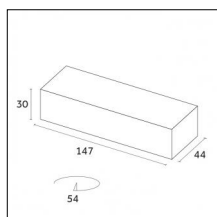

Code D.30040.0000 - Driver

Type: DALI
Watt: W - AC Input: 220-240Vac - mA:350mA
Description: Connection options:
Mood L: 1pz
Yori Semi-recessed 60mm - 75mm - 95mm: 1pz
For more information download the dedicated driver board