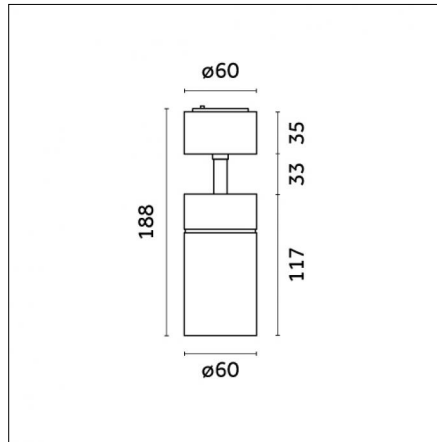

Indoor | Ceiling mounted luminaires | Yori Surface Base

Medium 24°

12

IP20

Risk 1

850°

Code X.GP82E.HW12

Light source features

Number of light sources: 1

Source type: LED HW

Watt: 9W

Lm: 1050lm

Lm/W: 117lm/W

Kelvin/CRI: 2700K / >90

SDCM/L90 B10: < 2 / 50000

Electrical features

Driver included: NO

Driver position: remote

Driver type: no driver included

Isolation class: Class III

Optical features

Beam angle: 24°

Optical type, adjustability: Adjustable

Interchangeable optic (IOS): NO

Physical features

Material: Die-cast aluminium

Mounting: Surface mounted

Fixing: Ceiling

Adjustability: 90° horizontal axis 356° vertical axis

Finishing: Embossed matt white (Standard)

Luminaire constructed in conformity with Directives 2014/35/EU (LV), 2014/30/EU (EMC), 2009/125/EC (Ecodesign) with Regulations (EC) No 245/2009, (EU) No 347/2010 and (EU) 2015/1428 (for luminaires with fluorescent and metal halide lamps only), 2009/125/EC (Ecodesign) with Regulations (EU) No 1194/2012 and 2015/1428 (for LED luminaires only), 2011/65/EU (RoHS 2) and 2012/19/EU (WEEE).

Reggiani SPA Illuminazione

Viale Monza, 16 20845 Sovico (MB) Italy
Tel. (+39) 039 2071.1 fax (+39) 039 2071 999

www.reggiani.net
contact@reggiani.net