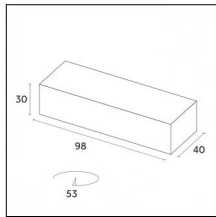

Code D.30021.0000 - Driver

Type: DALI
Watt: 20W - AC Input: 220-240Vac - mA:250mA
Description: Connection options:
Yori Semi-rec 60mm: 1pz
Yori Recessed 60mm: 1pz