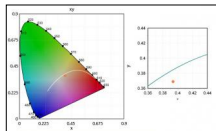

Code 0.26567.0000 - Selective filter 3000K-3600K

Type: Optical
Finishing: Without finish / Stainles Steel / Natural aluminium (Standard)