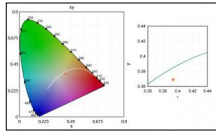

Code 0.26567.0000 - Selective filter 3000K-3600K

Type: Optical
Finishing: Without finish / Stainles Steel / Natural aluminium (Standard)