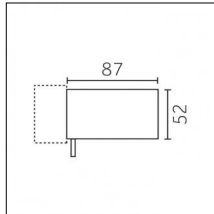

Code 0.26651.0021 - Framing accessory, light shape - square

Type: Optical

Finishing: Black (Standard)