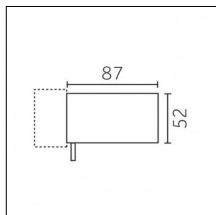

Code 0.26650.0021 - Framing accessory, light shape - round

Type: Optical
Finishing: Black (Standard)