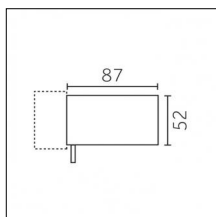

Code 0.26651.0021 - Framing accessory, light shape - square

Type: Optical
Finishing: Black (Standard)

Luminaire constructed in conformity with Directives 2014/35/EU (LV), 2014/30/EU (EMC), 2009/125/EC (Ecodesign) with Regulations (EC) No 245/2009, (EU) No 347/2010 and (EU) 2015/1428 (for luminaires with fluorescent and metal halide lamps only), 2009/125/EC (Ecodesign) with Regulations (EU) No 1194/2012 and 2015/1428 (for LED luminaires only), 2011/65/EU (RoHS 2) and 2012/19/EU (WEEE).