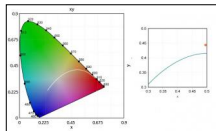

Code 0.26427.0000 - Selective filter 2700K - 2200K

Type: Optical

Finishing: Without finish / Stainles Steel / Natural aluminium (Standard)