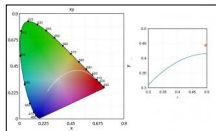

Code 0.26426.0000 - Selective filter 2700K - 2200K

Type: Optical

Finishing: Without finish / Stainles Steel / Natural aluminium (Standard)