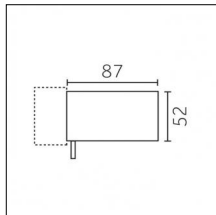

Code 0.26651.0021 - Framing accessory, light shape - square

Type: Optical
Finishing: Black (Standard)