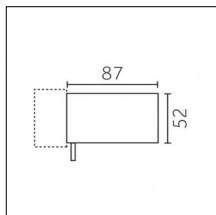

Code 0.26651.0021 - Framing accessory, light shape - square

Type: Optical
Finishing: Black (Standard)

Luminaire constructed in conformity with Directives 2014/35/EU (LV), 2014/30/EU (EMC), 2009/125/EC (Ecodesign) with Regulations (EC) No 245/2009, (EU) No 347/2010 and (EU) 2015/1428 (for luminaires with fluorescent and metal halide lamps only), 2009/125/EC (Ecodesign) with Regulations (EU) No 1194/2012 and 2015/1428 (for LED luminaires only), 2011/65/EU (RoHS 2) and 2012/19/EU (WEEE).