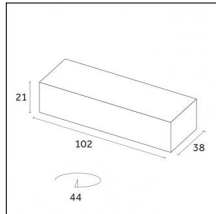

Code T.30021.0000 - Driver

Type: PHASE CUT
Watt: 10W - AC Input: 220-240Vac - mA:250mA
Description: Connection options:
Yori Semi-rec 60mm: 1pz
Yori Recessed 60mm: 1pz