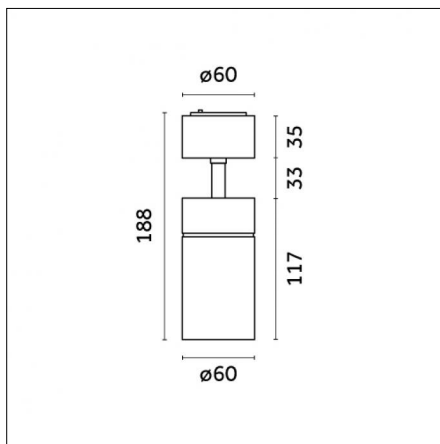

Yori Surface Base 60mm - Precision (No Driver)

Indoor | Ceiling mounted luminaires | Yori Surface Base

Medium 20°

31 IP20 III Risk 1 850° NO ♻️ 5

Code X.GP72E.HW31

Light source features

Number of light sources: 1

Source type: LED HW

Watt: 9W

Lm: 1050lm

Lm/W: 117lm/W

Kelvin/CRI: 2700K / >90

SDCM/L90 B10: < 2 / 50000

Electrical features

Driver included: NO

Driver position: remote

Driver type: no driver included

Isolation class: Class III

Optical features

Beam angle: 20°

Optical type, adjustability: Adjustable

Interchangeable optic (IOS): NO

Physical features

Material: Die-cast aluminium

Mounting: Surface mounted

Fixing: Ceiling

Adjustability: 90° horizontal axis 356° vertical axis

Finishing: Embossed matt black (Standard)

Luminaire constructed in conformity with Directives 2014/35/EU (LV), 2014/30/EU (EMC), 2009/125/EC (Ecodesign) with Regulations (EC) No 245/2009, (EU) No 347/2010 and (EU) 2015/1428 (for luminaires with fluorescent and metal halide lamps only), 2009/125/EC (Ecodesign) with Regulations (EU) No 1194/2012 and 2015/1428 (for LED luminaires only), 2011/65/EU (RoHS 2) and 2012/19/EU (WEEE).

Reggiani SPA Illuminazione

Viale Monza, 16 20845 Sovico (MB) Italy
Tel. (+39) 039 2071.1 fax (+39) 039 2071 999

www.reggiani.net
contact@reggiani.net