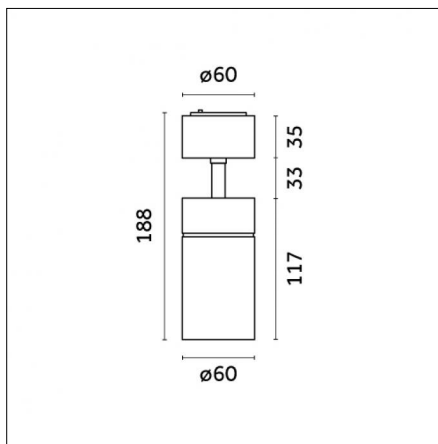

Yori Surface Base 60mm - Precision (No Driver)

Indoor | Ceiling mounted luminaires | Yori Surface Base

Product no optic included

12

IP20

Risk 1

850°

Code X.GP73K.WW12

Light source features

Number of light sources: 1

Source type: LED WW

Watt: 12W

Lm: 1700lm

Lm/W: 142lm/W

Kelvin/CRI: 3000K / >80

SDCM/L90 B10: < 3 / 50000

Electrical features

Driver included: NO

Driver position: remote

Driver type: no driver included

Isolation class: Class III

Optical features

Beam angle: no optic included

Optical type, adjustability: Adjustable

Interchangeable optic (IOS): NO

Physical features

Material: Die-cast aluminium

Mounting: Surface mounted

Fixing: Ceiling

Adjustability: 90° horizontal axis 356° vertical axis

Finishing: Embossed matt white (Standard)

Luminaire constructed in conformity with Directives 2014/35/EU (LV), 2014/30/EU (EMC), 2009/125/EC (Ecodesign) with Regulations (EC) No 245/2009, (EU) No 347/2010 and (EU) 2015/1428 (for luminaires with fluorescent and metal halide lamps only), 2009/125/EC (Ecodesign) with Regulations (EU) No 1194/2012 and 2015/1428 (for LED luminaires only), 2011/65/EU (RoHS 2) and 2012/19/EU (WEEE).

Reggiani SPA Illuminazione

Viale Monza, 16 20845 Sovico (MB) Italy
Tel. (+39) 039 2071.1 fax (+39) 039 2071 999

www.reggiani.net
contact@reggiani.net