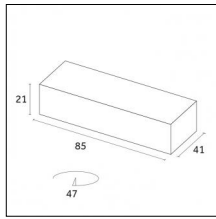

Driver

Code 0.30021.0000 - Driver

Type: On-Off
Watt: 42W - AC Input: 220-240Vac - mA:260mA
Description: Connection options:
Yori Semi-rec 60mm: 1pz
Yori Recessed 60mm: 1pz