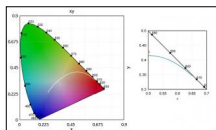

Code 0.26418.0000 - Selective filter 2700K - 2500K

Type: Optical

Finishing: Without finish / Stainles Steel / Natural aluminium (Standard)