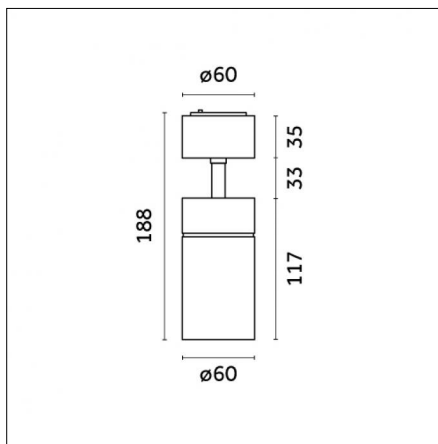

Indoor | Ceiling mounted luminaires | Yori Surface Base

Narrow 13°

12

IP20

Risk 1

850°

Code X.GP82B.HC12

Light source features

Number of light sources: 1

Source type: LED HC

Watt: 9W

Lm: 960lm

Lm/W: 107lm/W

Kelvin/CRI: 3000K / >98

SDCM/L90 B10: < 2 / 50000

Electrical features

Driver included: NO

Driver position: remote

Driver type: no driver included

Isolation class: Class III

Optical features

Beam angle: 13°

Optical type, adjustability: Adjustable

Interchangeable optic (IOS): NO

Physical features

Material: Die-cast aluminium

Mounting: Surface mounted

Fixing: Ceiling

Adjustability: 90° horizontal axis 356° vertical axis

Finishing: Embossed matt white (Standard)

Luminaire constructed in conformity with Directives 2014/35/EU (LV), 2014/30/EU (EMC), 2009/125/EC (Ecodesign) with Regulations (EC) No 245/2009, (EU) No 347/2010 and (EU) 2015/1428 (for luminaires with fluorescent and metal halide lamps only), 2009/125/EC (Ecodesign) with Regulations (EU) No 1194/2012 and 2015/1428 (for LED luminaires only), 2011/65/EU (RoHS 2) and 2012/19/EU (WEEE).

Reggiani SPA Illuminazione

Viale Monza, 16 20845 Sovico (MB) Italy
Tel. (+39) 039 2071.1 fax (+39) 039 2071 999

www.reggiani.net
contact@reggiani.net