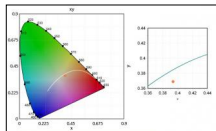

## Accessories

**Code 0.26489.0031 - Cone 45 ° wall washer**

Type: Optical  
Finishing: Embossed matt black (Standard)

**Code 0.26559.0000 - Selective filter 3000K-2700K**

Type: Optical  
Finishing: Without finish / Stainles Steel / Natural aluminium (Standard)