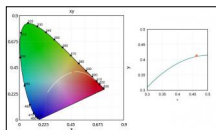

Code 0.26559.0000 - Selective filter 3000K-2700K

Type: Optical
Finishing: Without finish / Stainles Steel / Natural aluminium (Standard)