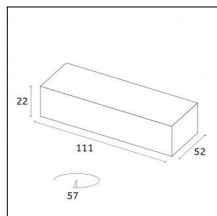

Code T.30412.0000 - Driver Mood

Type: PHASE CUT
Watt: W - AC Input: 220-240Vac - mA:350mA
Description: Connection options:
Trybeca 100mm: 1pz
Mood L: 1pz
Yori Semi-recessed 60mm - 75mm - 95mm: 1pz
For more information download the dedicated driver board