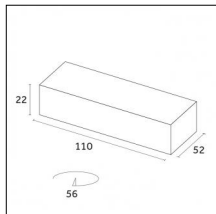

Code V.30021.0000 - Driver

Type: DIMM 1-10V
Watt: 20W - AC Input: 99-264Vac , 170-280VdC - mA:260mA
Description: Connection options:
Yori Semi-rec 60mm: 1pz
Yori Recessed 60mm: 1pz