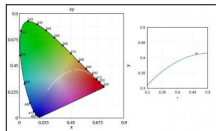

Code 0.26559.0000 - Selective filter 3000K-2700K

Type: Optical
Finishing: Without finish / Stainles Steel / Natural aluminium (Standard)