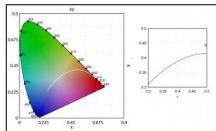

Code 0.26427.0000 - Selective filter 2700K - 2200K

Type: Optical
Finishing: Without finish / Stainles Steel / Natural aluminium (Standard)