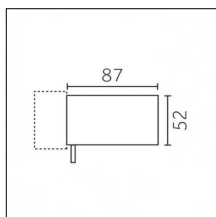

Code 0.26651.0021 - Framing accessory, light shape - square

Type: Optical
Finishing: Black (Standard)