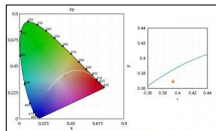

**Code 0.26567.0000 - Selective filter 3000K-3600K**

Type: Optical  
Finishing: Without finish / Stainles Steel / Natural aluminium (Standard)

**Code 0.26575.0000 - Selective filter 3000K-4000K**

Type: Optical  
Finishing: Without finish / Stainles Steel / Natural aluminium (Standard)