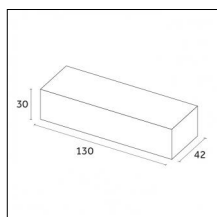

Driver

Code 0.30412.0000 - Driver Mood

Type: On-Off
Watt: W - AC Input: 220-240Vac - mA:350mA
Description: Connection options:
Trybeca 100mm: 1pz
Mood XL: 1pz
Yori Semi-recessed 60mm - 75mm - 95mm: 1pz
For more information download the dedicated driver board