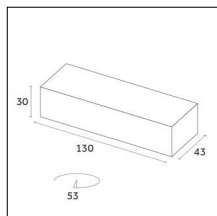

Code V.30040.0000 - Driver

Type: DIMM 1-10V
Watt: W - AC Input: 220-240Vac - mA:350mA
Description: Connection options:
Mood L: 1pz
Yori Semi-recessed 60mm - 75mm - 95mm: 1pz
For more information download the dedicated driver board