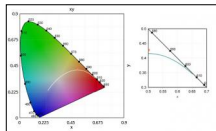

Code 0.26418.0000 - Selective filter 2700K - 2500K

Type: Optical

Finishing: Without finish / Stainles Steel / Natural aluminium (Standard)