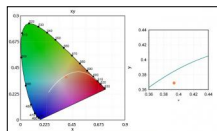

Code 0.26568.0000 - Selective filter 3000K-3600K

Type: Optical
Finishing: Without finish / Stainles Steel / Natural aluminium (Standard)