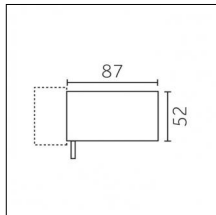

Code 0.26650.0021 - Framing accessory, light shape - round

Type: Optical
Finishing: Black (Standard)