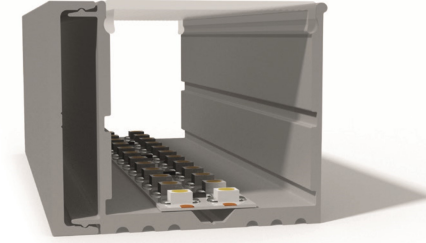

PRO PROFILE 18

PRODUCT IMAGE

LED Flex for visual purpose. LED Flex not included.

PRODUCT DIMENSIONS

TECHNICAL DATA

PRODUCT OPTIONS	SKU	LENGTH	PROFILE MATERIAL	DIMENSIONS	MAX FLEX WIDTH	ACCESSORIES
PMMA CLEAR	020-1801	2m	AL6063-T5	35.2*34.89mm	33.5mm	EC
PMMA OPAL MATTE	020-1802	2m	AL6063-T5	35.2*34.89mm	33.5mm	EC
PMMA SEMI-CLEAR	020-1803	2m	AL6063-T5	35.2*34.89mm	33.5mm	EC
PC OPAL MATTE	020-1804	2m	AL6063-T5	35.2*34.89mm	33.5mm	EC
PC OPAL GLOSS	020-1805	2m	AL6063-T5	35.2*34.89mm	33.5mm	EC
PC FROSTED	020-1806	2m	AL6063-T5	35.2*34.89mm	33.5mm	EC

PRO PROFILE 19

PRODUCT IMAGE

LED Flex for visual purpose. LED Flex not included.

PRODUCT DIMENSIONS

TECHNICAL DATA

PRODUCT OPTIONS	SKU	LENGTH	PROFILE MATERIAL	DIMENSIONS	MAX FLEX WIDTH	ACCESSORIES
PMMA CLEAR	020-1901	2m	AL6063-T5	41.82*34.38mm	33mm	EC
PMMA OPAL MATTE	020-1902	2m	AL6063-T5	41.82*34.38mm	33mm	EC
PMMA SEMI-CLEAR	020-1903	2m	AL6063-T5	41.82*34.38mm	33mm	EC
PC OPAL MATTE	020-1904	2m	AL6063-T5	41.82*34.38mm	33mm	EC
PC OPAL GLOSS	020-1905	2m	AL6063-T5	41.82*34.38mm	33mm	EC
PC FROSTED	020-1906	2m	AL6063-T5	41.82*34.38mm	33mm	EC