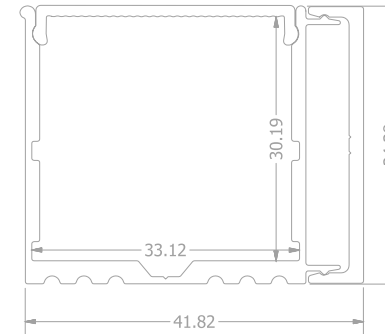

PRO PROFILE 18

PRODUCT IMAGE

LED Flex for visual purpose. LED Flex not included.

PRODUCT DIMENSIONS

TECHNICAL DATA

PRODUCT OPTIONS	SKU	LENGTH	PROFILE MATERIAL	DIMENSIONS	MAX FLEX WIDTH	ACCESSORIES
PMMA CLEAR	020-1801	2m	AL6063-T5	35.2*34.89mm	33.5mm	EC
PMMA OPAL MATTE	020-1802	2m	AL6063-T5	35.2*34.89mm	33.5mm	EC
PMMA SEMI-CLEAR	020-1803	2m	AL6063-T5	35.2*34.89mm	33.5mm	EC
PC OPAL MATTE	020-1804	2m	AL6063-T5	35.2*34.89mm	33.5mm	EC
PC OPAL GLOSS	020-1805	2m	AL6063-T5	35.2*34.89mm	33.5mm	EC
PC FROSTED	020-1806	2m	AL6063-T5	35.2*34.89mm	33.5mm	EC

PRO PROFILE 19

PRODUCT IMAGE

LED Flex for visual purpose. LED Flex not included.

PRODUCT DIMENSIONS

TECHNICAL DATA

PRODUCT OPTIONS	SKU	LENGTH	PROFILE MATERIAL	DIMENSIONS	MAX FLEX WIDTH	ACCESSORIES
PMMA CLEAR	020-1901	2m	AL6063-T5	41.82*34.38mm	33mm	EC
PMMA OPAL MATTE	020-1902	2m	AL6063-T5	41.82*34.38mm	33mm	EC
PMMA SEMI-CLEAR	020-1903	2m	AL6063-T5	41.82*34.38mm	33mm	EC
PC OPAL MATTE	020-1904	2m	AL6063-T5	41.82*34.38mm	33mm	EC
PC OPAL GLOSS	020-1905	2m	AL6063-T5	41.82*34.38mm	33mm	EC
PC FROSTED	020-1906	2m	AL6063-T5	41.82*34.38mm	33mm	EC