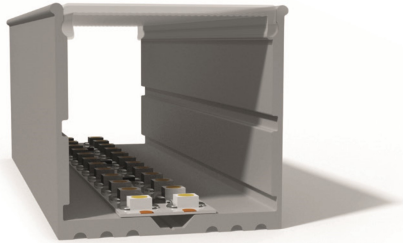

PRO PROFILE 18

PRODUCT IMAGE

LED Flex for visual purpose. LED Flex not included.

PRODUCT DIMENSIONS

TECHNICAL DATA

PRODUCT OPTIONS	SKU	LENGTH	PROFILE MATERIAL	DIMENSIONS	MAX FLEX WIDTH	ACCESSORIES
PMMA CLEAR	020-1801	2m	AL6063-T5	35.2*34.89mm	33.5mm	EC
PMMA OPAL MATTE	020-1802	2m	AL6063-T5	35.2*34.89mm	33.5mm	EC
PMMA SEMI-CLEAR	020-1803	2m	AL6063-T5	35.2*34.89mm	33.5mm	EC
PC OPAL MATTE	020-1804	2m	AL6063-T5	35.2*34.89mm	33.5mm	EC
PC OPAL GLOSS	020-1805	2m	AL6063-T5	35.2*34.89mm	33.5mm	EC
PC FROSTED	020-1806	2m	AL6063-T5	35.2*34.89mm	33.5mm	EC

PRO PROFILE 19

PRODUCT IMAGE

LED Flex for visual purpose. LED Flex not included.

PRODUCT DIMENSIONS

TECHNICAL DATA

PRODUCT OPTIONS	SKU	LENGTH	PROFILE MATERIAL	DIMENSIONS	MAX FLEX WIDTH	ACCESSORIES
PMMA CLEAR	020-1901	2m	AL6063-T5	41.82*34.38mm	33mm	EC
PMMA OPAL MATTE	020-1902	2m	AL6063-T5	41.82*34.38mm	33mm	EC
PMMA SEMI-CLEAR	020-1903	2m	AL6063-T5	41.82*34.38mm	33mm	EC
PC OPAL MATTE	020-1904	2m	AL6063-T5	41.82*34.38mm	33mm	EC
PC OPAL GLOSS	020-1905	2m	AL6063-T5	41.82*34.38mm	33mm	EC
PC FROSTED	020-1906	2m	AL6063-T5	41.82*34.38mm	33mm	EC