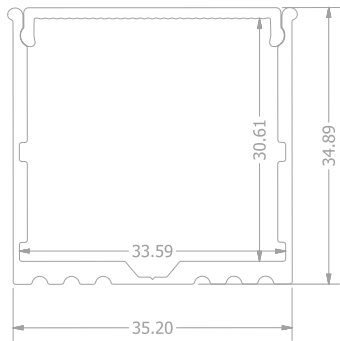

PRO PROFILE 18

PRODUCT IMAGE

LED Flex for visual purpose. LED Flex not included.

PRODUCT DIMENSIONS

TECHNICAL DATA

PRODUCT OPTIONS	SKU	LENGTH	PROFILE MATERIAL	DIMENSIONS	MAX FLEX WIDTH	ACCESSORIES
PMMA CLEAR	020-1801	2m	AL6063-T5	35.2*34.89mm	33.5mm	EC
PMMA OPAL MATTE	020-1802	2m	AL6063-T5	35.2*34.89mm	33.5mm	EC
PMMA SEMI-CLEAR	020-1803	2m	AL6063-T5	35.2*34.89mm	33.5mm	EC
PC OPAL MATTE	020-1804	2m	AL6063-T5	35.2*34.89mm	33.5mm	EC
PC OPAL GLOSS	020-1805	2m	AL6063-T5	35.2*34.89mm	33.5mm	EC
PC FROSTED	020-1806	2m	AL6063-T5	35.2*34.89mm	33.5mm	EC

PRO PROFILE 19

PRODUCT IMAGE

LED Flex for visual purpose. LED Flex not included.

PRODUCT DIMENSIONS

TECHNICAL DATA

PRODUCT OPTIONS	SKU	LENGTH	PROFILE MATERIAL	DIMENSIONS	MAX FLEX WIDTH	ACCESSORIES
PMMA CLEAR	020-1901	2m	AL6063-T5	41.82*34.38mm	33mm	EC
PMMA OPAL MATTE	020-1902	2m	AL6063-T5	41.82*34.38mm	33mm	EC
PMMA SEMI-CLEAR	020-1903	2m	AL6063-T5	41.82*34.38mm	33mm	EC
PC OPAL MATTE	020-1904	2m	AL6063-T5	41.82*34.38mm	33mm	EC
PC OPAL GLOSS	020-1905	2m	AL6063-T5	41.82*34.38mm	33mm	EC
PC FROSTED	020-1906	2m	AL6063-T5	41.82*34.38mm	33mm	EC