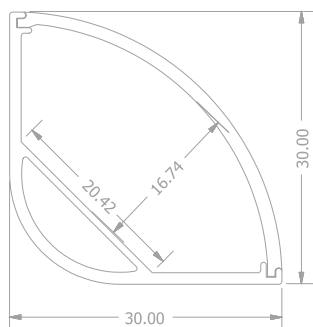

PRO PROFILE 16

PRODUCT IMAGE

LED Flex for visual purpose. LED Flex not included.

PRODUCT DIMENSIONS

TECHNICAL DATA

PRODUCT OPTIONS	SKU	LENGTH	PROFILE MATERIAL	DIMENSIONS	MAX FLEX WIDTH	ACCESSORIES
PMMA CLEAR	020-1601	2m	AL6063-T5	30*30mm	20mm	EC
PMMA OPAL MATTE	020-1602	2m	AL6063-T5	30*30mm	20mm	EC
PMMA SEMI-CLEAR	020-1603	2m	AL6063-T5	30*30mm	20mm	EC
PC OPAL MATTE	020-1605	2m	AL6063-T5	30*30mm	20mm	EC

EC - end caps, MC - metal wall clips, MD - metal clips for wall mounting, PC - plastic clips, RC - rotatable clips, SW - suspension wires, SC - spring clips

PRO PROFILE 17

PRODUCT IMAGE

LED Flex for visual purpose. LED Flex not included.

PRODUCT DIMENSIONS

TECHNICAL DATA

PRODUCT OPTIONS	SKU	LENGTH	PROFILE MATERIAL	DIMENSIONS	MAX FLEX WIDTH	ACCESSORIES
PMMA CLEAR	020-1701	2m	AL6063-T5	56.2*34.89mm	33.5mm	EC, MC
PMMA OPAL MATTE	020-1702	2m	AL6063-T5	56.2*34.89mm	33.5mm	EC, MC
PMMA SEMI-CLEAR	020-1703	2m	AL6063-T5	56.2*34.89mm	33.5mm	EC, MC
PC OPAL MATTE	020-1704	2m	AL6063-T5	56.2*34.89mm	33.5mm	EC, MC
PC OPAL GLOSS	020-1705	2m	AL6063-T5	56.2*34.89mm	33.5mm	EC, MC
PC FROSTED	020-1706	2m	AL6063-T5	56.2*34.89mm	33.5mm	EC, MC