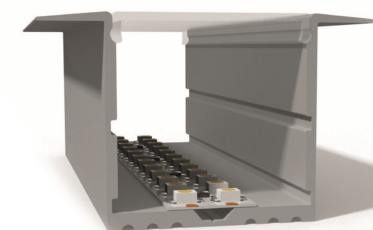

PRO PROFILE 16

PRODUCT IMAGE

LED Flex for visual purpose. LED Flex not included.

PRODUCT DIMENSIONS

TECHNICAL DATA

PRODUCT OPTIONS	SKU	LENGTH	PROFILE MATERIAL	DIMENSIONS	MAX FLEX WIDTH	ACCESSORIES
PMMA CLEAR	020-1601	2m	AL6063-T5	30*30mm	20mm	EC
PMMA OPAL MATTE	020-1602	2m	AL6063-T5	30*30mm	20mm	EC
PMMA SEMI-CLEAR	020-1603	2m	AL6063-T5	30*30mm	20mm	EC
PC OPAL MATTE	020-1605	2m	AL6063-T5	30*30mm	20mm	EC

EC - end caps, MC - metal wall clips, MD - metal clips for wall mounting, PC - plastic clips, RC - rotatable clips, SW - suspension wires, SC - spring clips

PRO PROFILE 17

PRODUCT IMAGE

LED Flex for visual purpose. LED Flex not included.