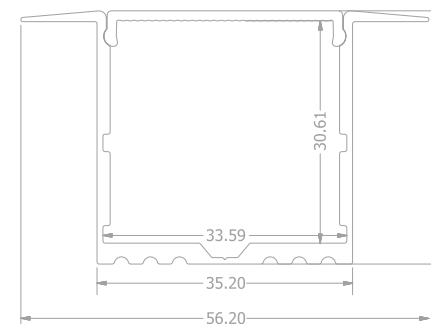

PRO PROFILE 16

PRODUCT IMAGE

LED Flex for visual purpose. LED Flex not included.

PRODUCT DIMENSIONS

TECHNICAL DATA

PRODUCT OPTIONS	SKU	LENGTH	PROFILE MATERIAL	DIMENSIONS	MAX FLEX WIDTH	ACCESSORIES
PMMA CLEAR	020-1601	2m	AL6063-T5	30*30mm	20mm	EC
PMMA OPAL MATTE	020-1602	2m	AL6063-T5	30*30mm	20mm	EC
PMMA SEMI-CLEAR	020-1603	2m	AL6063-T5	30*30mm	20mm	EC
PC OPAL MATTE	020-1605	2m	AL6063-T5	30*30mm	20mm	EC

PRODUCT DIMENSIONS

TECHNICAL DATA

PRODUCT OPTIONS	SKU	LENGTH	PROFILE MATERIAL	DIMENSIONS	MAX FLEX WIDTH	ACCESSORIES
PMMA CLEAR	020-1701	2m	AL6063-T5	56.2*34.89mm	33.5mm	EC, MC
PMMA OPAL MATTE	020-1702	2m	AL6063-T5	56.2*34.89mm	33.5mm	EC, MC
PMMA SEMI-CLEAR	020-1703	2m	AL6063-T5	56.2*34.89mm	33.5mm	EC, MC
PC OPAL MATTE	020-1704	2m	AL6063-T5	56.2*34.89mm	33.5mm	EC, MC
PC OPAL GLOSS	020-1705	2m	AL6063-T5	56.2*34.89mm	33.5mm	EC, MC
PC FROSTED	020-1706	2m	AL6063-T5	56.2*34.89mm	33.5mm	EC, MC