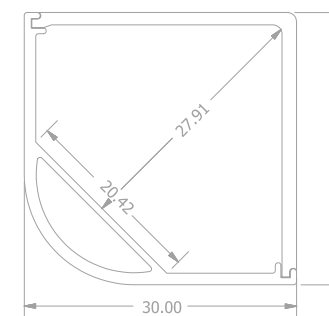

## PRODUCT DIMENSIONS

## TECHNICAL DATA

PRODUCT OPTIONS	SKU	LENGTH	PROFILE MATERIAL	DIMENSIONS	MAX FLEX WIDTH	ACCESSORIES
PMMA CLEAR	020-1401	2m	AL6063-T5	23.5*10.77mm	20mm	EC, PC, MC
PMMA OPAL MATTE	020-1402	2m	AL6063-T5	23.5*10.77mm	20mm	EC, PC, MC
PMMA SEMI-CLEAR	020-1403	2m	AL6063-T5	23.5*10.77mm	20mm	EC, PC, MC
PC OPAL MATTE	020-1404	2m	AL6063-T5	23.5*10.77mm	20mm	EC, PC, MC
PC SEMI-CLEAR	020-1405	2m	AL6063-T5	23.5*10.77mm	20mm	EC, PC, MC
PC CLEAR	020-1406	2m	AL6063-T5	23.5*10.77mm	20mm	EC, PC, MC

## TECHNICAL DATA

PRODUCT OPTIONS	SKU	LENGTH	PROFILE MATERIAL	DIMENSIONS	MAX FLEX WIDTH	ACCESSORIES
PMMA CLEAR	020-1501	2m	AL6063-T5	30*30mm	20mm	EC
PMMA OPAL MATTE	020-1502	2m	AL6063-T5	30*30mm	20mm	EC
PMMA SEMI-CLEAR	020-1503	2m	AL6063-T5	30*30mm	20mm	EC