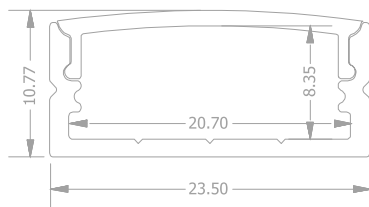

## PRODUCT DIMENSIONS

## TECHNICAL DATA

PRODUCT OPTIONS	SKU	LENGTH	PROFILE MATERIAL	DIMENSIONS	MAX FLEX WIDTH	ACCESSORIES
PMMA CLEAR	020-1401	2m	AL6063-T5	23.5*10.77mm	20mm	EC, PC, MC
PMMA OPAL MATTE	020-1402	2m	AL6063-T5	23.5*10.77mm	20mm	EC, PC, MC
PMMA SEMI-CLEAR	020-1403	2m	AL6063-T5	23.5*10.77mm	20mm	EC, PC, MC
PC OPAL MATTE	020-1404	2m	AL6063-T5	23.5*10.77mm	20mm	EC, PC, MC
PC SEMI-CLEAR	020-1405	2m	AL6063-T5	23.5*10.77mm	20mm	EC, PC, MC
PC CLEAR	020-1406	2m	AL6063-T5	23.5*10.77mm	20mm	EC, PC, MC

## TECHNICAL DATA

PRODUCT OPTIONS	SKU	LENGTH	PROFILE MATERIAL	DIMENSIONS	MAX FLEX WIDTH	ACCESSORIES
PMMA CLEAR	020-1501	2m	AL6063-T5	30*30mm	20mm	EC
PMMA OPAL MATTE	020-1502	2m	AL6063-T5	30*30mm	20mm	EC
PMMA SEMI-CLEAR	020-1503	2m	AL6063-T5	30*30mm	20mm	EC