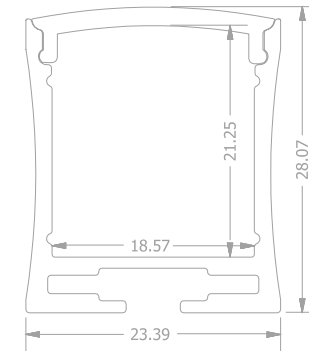

PRO PROFILE 31

PRODUCT IMAGE

LED Flex for visual purpose. LED Flex not included.

PRODUCT DIMENSIONS

TECHNICAL DATA

PRODUCT OPTIONS	SKU	LENGTH	PROFILE MATERIAL	DIMENSIONS	MAX FLEX WIDTH	ACCESSORIES
PMMA CLEAR	020-3101	2m	AL6063-T5	36*28.07mm	18.5mm	EC, SC
PMMA OPAL MATTE	020-3102	2m	AL6063-T5	36*28.07mm	18.5mm	EC, SC
PMMA SEMI-CLEAR	020-3103	2m	AL6063-T5	36*28.07mm	18.5mm	EC, SC
PC OPAL MATTE	020-3104	2m	AL6063-T5	36*28.07mm	18.5mm	EC, SC
PC SEMI-CLEAR	020-3105	2m	AL6063-T5	36*28.07mm	18.5mm	EC, SC
PC CLEAR	020-3106	2m	AL6063-T5	36*28.07mm	18.5mm	EC, SC

PRO PROFILE 32

PRODUCT IMAGE

LED Flex for visual purpose. LED Flex not included.

PRODUCT DIMENSIONS

TECHNICAL DATA

PRODUCT OPTIONS	SKU	LENGTH	PROFILE MATERIAL	DIMENSIONS	MAX FLEX WIDTH	ACCESSORIES
PMMA CLEAR	020-3201	2m	AL6063-T5	23.39*28.07mm	18.5mm	EC, SW
PMMA OPAL MATTE	020-3202	2m	AL6063-T5	23.39*28.07mm	18.5mm	EC, SW
PMMA SEMI-CLEAR	020-3203	2m	AL6063-T5	23.39*28.07mm	18.5mm	EC, SW
PC OPAL MATTE	020-3204	2m	AL6063-T5	23.39*28.07mm	18.5mm	EC, SW
PC SEMI-CLEAR	020-3205	2m	AL6063-T5	23.39*28.07mm	18.5mm	EC, SW
PC CLEAR	020-3206	2m	AL6063-T5	23.39*28.07mm	18.5mm	EC, SW