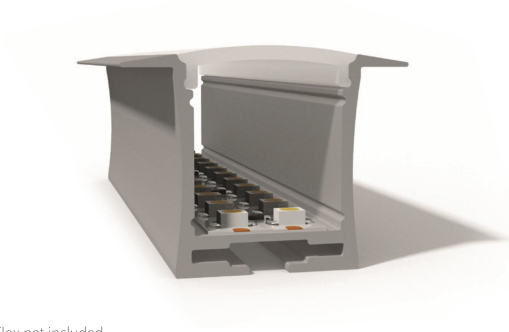

PRO PROFILE 31

PRODUCT IMAGE

LED Flex for visual purpose. LED Flex not included.

PRODUCT DIMENSIONS

TECHNICAL DATA

PRODUCT OPTIONS	SKU	LENGTH	PROFILE MATERIAL	DIMENSIONS	MAX FLEX WIDTH	ACCESSORIES
PMMA CLEAR	020-3101	2m	AL6063-T5	36*28.07mm	18.5mm	EC, SC
PMMA OPAL MATTE	020-3102	2m	AL6063-T5	36*28.07mm	18.5mm	EC, SC
PMMA SEMI-CLEAR	020-3103	2m	AL6063-T5	36*28.07mm	18.5mm	EC, SC
PC OPAL MATTE	020-3104	2m	AL6063-T5	36*28.07mm	18.5mm	EC, SC
PC SEMI-CLEAR	020-3105	2m	AL6063-T5	36*28.07mm	18.5mm	EC, SC
PC CLEAR	020-3106	2m	AL6063-T5	36*28.07mm	18.5mm	EC, SC

PRO PROFILE 32

PRODUCT IMAGE

LED Flex for visual purpose. LED Flex not included.

PRODUCT DIMENSIONS

TECHNICAL DATA

PRODUCT OPTIONS	SKU	LENGTH	PROFILE MATERIAL	DIMENSIONS	MAX FLEX WIDTH	ACCESSORIES
PMMA CLEAR	020-3201	2m	AL6063-T5	23.39*28.07mm	18.5mm	EC, SW
PMMA OPAL MATTE	020-3202	2m	AL6063-T5	23.39*28.07mm	18.5mm	EC, SW
PMMA SEMI-CLEAR	020-3203	2m	AL6063-T5	23.39*28.07mm	18.5mm	EC, SW
PC OPAL MATTE	020-3204	2m	AL6063-T5	23.39*28.07mm	18.5mm	EC, SW
PC SEMI-CLEAR	020-3205	2m	AL6063-T5	23.39*28.07mm	18.5mm	EC, SW
PC CLEAR	020-3206	2m	AL6063-T5	23.39*28.07mm	18.5mm	EC, SW