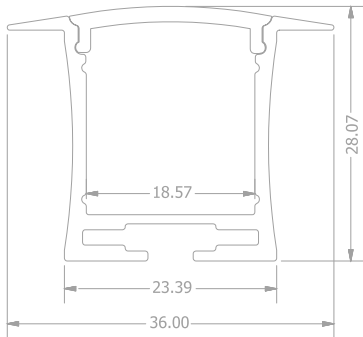

PRO PROFILE 31

PRODUCT IMAGE

LED Flex for visual purpose. LED Flex not included.

PRODUCT DIMENSIONS

TECHNICAL DATA

PRODUCT OPTIONS	SKU	LENGTH	PROFILE MATERIAL	DIMENSIONS	MAX FLEX WIDTH	ACCESSORIES
PMMA CLEAR	020-3101	2m	AL6063-T5	36*28.07mm	18.5mm	EC, SC
PMMA OPAL MATTE	020-3102	2m	AL6063-T5	36*28.07mm	18.5mm	EC, SC
PMMA SEMI-CLEAR	020-3103	2m	AL6063-T5	36*28.07mm	18.5mm	EC, SC
PC OPAL MATTE	020-3104	2m	AL6063-T5	36*28.07mm	18.5mm	EC, SC
PC SEMI-CLEAR	020-3105	2m	AL6063-T5	36*28.07mm	18.5mm	EC, SC
PC CLEAR	020-3106	2m	AL6063-T5	36*28.07mm	18.5mm	EC, SC

PRO PROFILE 32

PRODUCT IMAGE

LED Flex for visual purpose. LED Flex not included.

PRODUCT DIMENSIONS

TECHNICAL DATA

PRODUCT OPTIONS	SKU	LENGTH	PROFILE MATERIAL	DIMENSIONS	MAX FLEX WIDTH	ACCESSORIES
PMMA CLEAR	020-3201	2m	AL6063-T5	23.39*28.07mm	18.5mm	EC, SW
PMMA OPAL MATTE	020-3202	2m	AL6063-T5	23.39*28.07mm	18.5mm	EC, SW
PMMA SEMI-CLEAR	020-3203	2m	AL6063-T5	23.39*28.07mm	18.5mm	EC, SW
PC OPAL MATTE	020-3204	2m	AL6063-T5	23.39*28.07mm	18.5mm	EC, SW
PC SEMI-CLEAR	020-3205	2m	AL6063-T5	23.39*28.07mm	18.5mm	EC, SW
PC CLEAR	020-3206	2m	AL6063-T5	23.39*28.07mm	18.5mm	EC, SW