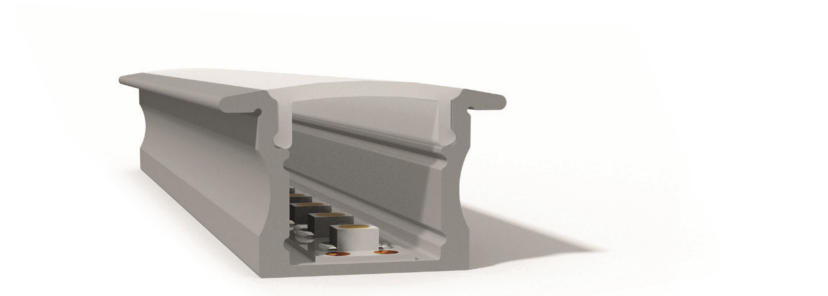

PRO PROFILE 03

PRODUCT IMAGE

LED Flex for visual purpose. LED Flex not included.

PRODUCT DIMENSIONS

TECHNICAL DATA

PRODUCT OPTIONS	SKU	LENGTH	PROFILE MATERIAL	DIMENSIONS	MAX FLEX WIDTH	ACCESSORIES
PMMA CLEAR	020-0301	2m	AL6063-T5	23.1*15.2mm	12mm	EC
PMMA OPAL MATTE	020-0302	2m	AL6063-T5	23.1*15.2mm	12mm	EC
PMMA SEMI-CLEAR	020-0303	2m	AL6063-T5	23.1*15.2mm	12mm	EC
PC OPAL MATTE	020-0304	2m	AL6063-T5	23.1*15.2mm	12mm	EC
PC SEMI-CLEAR	020-0305	2m	AL6063-T5	23.1*15.2mm	12mm	EC
PC CLEAR	020-0306	2m	AL6063-T5	23.1*15.2mm	12mm	EC

PRO PROFILE 04

PRODUCT IMAGE

LED Flex for visual purpose. LED Flex not included.

PRODUCT DIMENSIONS

TECHNICAL DATA

PRODUCT OPTIONS	SKU	LENGTH	PROFILE MATERIAL	DIMENSIONS	MAX FLEX WIDTH	ACCESSORIES
PMMA CLEAR	020-0401	2m	AL6063-T5	17.1*15.4mm	12mm	EC, PC, MC, RC
PMMA OPAL MATTE	020-0402	2m	AL6063-T5	17.1*15.4mm	12mm	EC, PC, MC, RC
PMMA SEMI-CLEAR	020-0403	2m	AL6063-T5	17.1*15.4mm	12mm	EC, PC, MC, RC
PC OPAL MATTE	020-0404	2m	AL6063-T5	17.1*15.4mm	12mm	EC, PC, MC, RC
PC SEMI-CLEAR	020-0405	2m	AL6063-T5	17.1*15.4mm	12mm	EC, PC, MC, RC
PC CLEAR	020-0406	2m	AL6063-T5	17.1*15.4mm	12mm	EC, PC, MC, RC