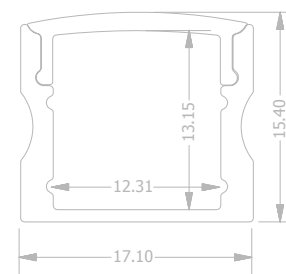

PRO PROFILE 03

PRODUCT IMAGE

LED Flex for visual purpose. LED Flex not included.

PRODUCT DIMENSIONS

TECHNICAL DATA

PRODUCT OPTIONS	SKU	LENGTH	PROFILE MATERIAL	DIMENSIONS	MAX FLEX WIDTH	ACCESSORIES
PMMA CLEAR	020-0301	2m	AL6063-T5	23.1*15.2mm	12mm	EC
PMMA OPAL MATTE	020-0302	2m	AL6063-T5	23.1*15.2mm	12mm	EC
PMMA SEMI-CLEAR	020-0303	2m	AL6063-T5	23.1*15.2mm	12mm	EC
PC OPAL MATTE	020-0304	2m	AL6063-T5	23.1*15.2mm	12mm	EC
PC SEMI-CLEAR	020-0305	2m	AL6063-T5	23.1*15.2mm	12mm	EC
PC CLEAR	020-0306	2m	AL6063-T5	23.1*15.2mm	12mm	EC

PRO PROFILE 04

PRODUCT IMAGE

LED Flex for visual purpose. LED Flex not included.

PRODUCT DIMENSIONS

TECHNICAL DATA

PRODUCT OPTIONS	SKU	LENGTH	PROFILE MATERIAL	DIMENSIONS	MAX FLEX WIDTH	ACCESSORIES
PMMA CLEAR	020-0401	2m	AL6063-T5	17.1*15.4mm	12mm	EC, PC, MC, RC
PMMA OPAL MATTE	020-0402	2m	AL6063-T5	17.1*15.4mm	12mm	EC, PC, MC, RC
PMMA SEMI-CLEAR	020-0403	2m	AL6063-T5	17.1*15.4mm	12mm	EC, PC, MC, RC
PC OPAL MATTE	020-0404	2m	AL6063-T5	17.1*15.4mm	12mm	EC, PC, MC, RC
PC SEMI-CLEAR	020-0405	2m	AL6063-T5	17.1*15.4mm	12mm	EC, PC, MC, RC
PC CLEAR	020-0406	2m	AL6063-T5	17.1*15.4mm	12mm	EC, PC, MC, RC

EC - end caps, MC - metal wall clips, MD - metal clips for wall mounting, PC - plastic clips, RC - rotatable clips, SW - suspension wires, SC - spring clips