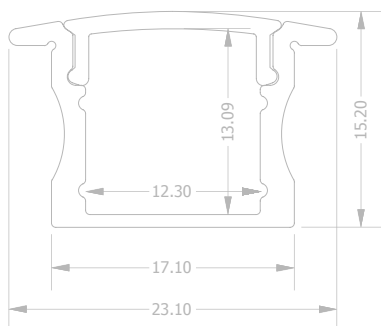

PRO PROFILE 03

PRODUCT IMAGE

LED Flex for visual purpose. LED Flex not included.

PRODUCT DIMENSIONS

TECHNICAL DATA

PRODUCT OPTIONS	SKU	LENGTH	PROFILE MATERIAL	DIMENSIONS	MAX FLEX WIDTH	ACCESSORIES
PMMA CLEAR	020-0301	2m	AL6063-T5	23.1*15.2mm	12mm	EC
PMMA OPAL MATTE	020-0302	2m	AL6063-T5	23.1*15.2mm	12mm	EC
PMMA SEMI-CLEAR	020-0303	2m	AL6063-T5	23.1*15.2mm	12mm	EC
PC OPAL MATTE	020-0304	2m	AL6063-T5	23.1*15.2mm	12mm	EC
PC SEMI-CLEAR	020-0305	2m	AL6063-T5	23.1*15.2mm	12mm	EC
PC CLEAR	020-0306	2m	AL6063-T5	23.1*15.2mm	12mm	EC

PRO PROFILE 04

PRODUCT IMAGE

LED Flex for visual purpose. LED Flex not included.

PRODUCT DIMENSIONS

TECHNICAL DATA

PRODUCT OPTIONS	SKU	LENGTH	PROFILE MATERIAL	DIMENSIONS	MAX FLEX WIDTH	ACCESSORIES
PMMA CLEAR	020-0401	2m	AL6063-T5	17.1*15.4mm	12mm	EC, PC, MC, RC
PMMA OPAL MATTE	020-0402	2m	AL6063-T5	17.1*15.4mm	12mm	EC, PC, MC, RC
PMMA SEMI-CLEAR	020-0403	2m	AL6063-T5	17.1*15.4mm	12mm	EC, PC, MC, RC
PC OPAL MATTE	020-0404	2m	AL6063-T5	17.1*15.4mm	12mm	EC, PC, MC, RC
PC SEMI-CLEAR	020-0405	2m	AL6063-T5	17.1*15.4mm	12mm	EC, PC, MC, RC
PC CLEAR	020-0406	2m	AL6063-T5	17.1*15.4mm	12mm	EC, PC, MC, RC