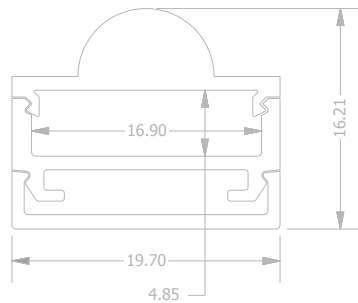

PRO PROFILE 12

PRODUCT IMAGE

LED Flex for visual purpose. LED Flex not included.

PRODUCT DIMENSIONS

TECHNICAL DATA

PRODUCT OPTIONS	SKU	LENGTH	PROFILE MATERIAL	DIMENSIONS	MAX FLEX WIDTH	ACCESSORIES
PMMA CLEAR	020-1201	2m	AL6063-T5	19.7*16.21mm	16mm	EC

PRO PROFILE 13

PRODUCT IMAGE

LED Flex for visual purpose. LED Flex not included.

PRODUCT DIMENSIONS

TECHNICAL DATA

PRODUCT OPTIONS	SKU	LENGTH	PROFILE MATERIAL	DIMENSIONS	MAX FLEX WIDTH	ACCESSORIES
PMMA CLEAR	020-1301	2m	AL6063-T5	23.5*11.19mm	20mm	EC
PMMA OPAL MATTE	020-1302	2m	AL6063-T5	23.5*11.19mm	20mm	EC
PMMA SEMI-CLEAR	020-1303	2m	AL6063-T5	23.5*11.19mm	20mm	EC
PC OPAL MATTE	020-1304	2m	AL6063-T5	23.5*11.19mm	20mm	EC
PC SEMI-CLEAR	020-1305	2m	AL6063-T5	23.5*11.19mm	20mm	EC
PC CLEAR	020-1306	2m	AL6063-T5	23.5*11.19mm	20mm	EC