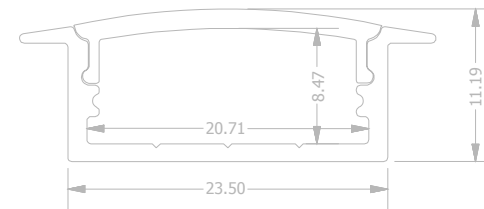

PRO PROFILE 12

PRODUCT IMAGE

LED Flex for visual purpose. LED Flex not included.

PRODUCT DIMENSIONS

TECHNICAL DATA

PRODUCT OPTIONS	SKU	LENGTH	PROFILE MATERIAL	DIMENSIONS	MAX FLEX WIDTH	ACCESSORIES
PMMA CLEAR	020-1201	2m	AL6063-T5	19.7*16.21mm	16mm	EC

PRO PROFILE 13

PRODUCT IMAGE

LED Flex for visual purpose. LED Flex not included.

PRODUCT DIMENSIONS

TECHNICAL DATA

PRODUCT OPTIONS	SKU	LENGTH	PROFILE MATERIAL	DIMENSIONS	MAX FLEX WIDTH	ACCESSORIES
PMMA CLEAR	020-1301	2m	AL6063-T5	23.5*11.19mm	20mm	EC
PMMA OPAL MATTE	020-1302	2m	AL6063-T5	23.5*11.19mm	20mm	EC
PMMA SEMI-CLEAR	020-1303	2m	AL6063-T5	23.5*11.19mm	20mm	EC
PC OPAL MATTE	020-1304	2m	AL6063-T5	23.5*11.19mm	20mm	EC
PC SEMI-CLEAR	020-1305	2m	AL6063-T5	23.5*11.19mm	20mm	EC
PC CLEAR	020-1306	2m	AL6063-T5	23.5*11.19mm	20mm	EC