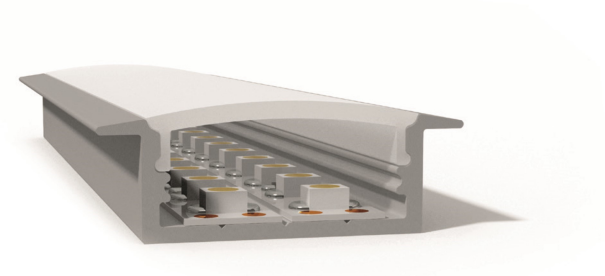

PRO PROFILE 12

PRODUCT IMAGE

LED Flex for visual purpose. LED Flex not included.

PRODUCT DIMENSIONS

TECHNICAL DATA

PRODUCT OPTIONS	SKU	LENGTH	PROFILE MATERIAL	DIMENSIONS	MAX FLEX WIDTH	ACCESSORIES
PMMA CLEAR	020-1201	2m	AL6063-T5	19.7*16.21mm	16mm	EC

PRO PROFILE 13

PRODUCT IMAGE

LED Flex for visual purpose. LED Flex not included.

PRODUCT DIMENSIONS

TECHNICAL DATA

PRODUCT OPTIONS	SKU	LENGTH	PROFILE MATERIAL	DIMENSIONS	MAX FLEX WIDTH	ACCESSORIES
PMMA CLEAR	020-1301	2m	AL6063-T5	23.5*11.19mm	20mm	EC
PMMA OPAL MATTE	020-1302	2m	AL6063-T5	23.5*11.19mm	20mm	EC
PMMA SEMI-CLEAR	020-1303	2m	AL6063-T5	23.5*11.19mm	20mm	EC
PC OPAL MATTE	020-1304	2m	AL6063-T5	23.5*11.19mm	20mm	EC
PC SEMI-CLEAR	020-1305	2m	AL6063-T5	23.5*11.19mm	20mm	EC
PC CLEAR	020-1306	2m	AL6063-T5	23.5*11.19mm	20mm	EC