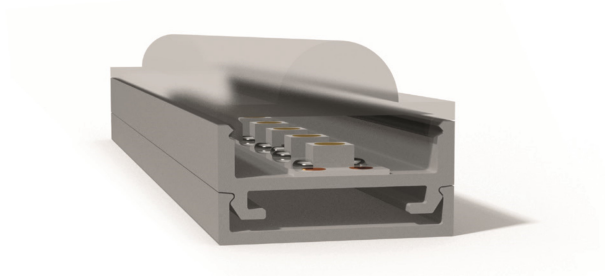

PRO PROFILE 12

PRODUCT IMAGE

LED Flex for visual purpose. LED Flex not included.

PRODUCT DIMENSIONS

TECHNICAL DATA

PRODUCT OPTIONS	SKU	LENGTH	PROFILE MATERIAL	DIMENSIONS	MAX FLEX WIDTH	ACCESSORIES
PMMA CLEAR	020-1201	2m	AL6063-T5	19.7*16.21mm	16mm	EC

PRO PROFILE 13

PRODUCT IMAGE

LED Flex for visual purpose. LED Flex not included.

PRODUCT DIMENSIONS

TECHNICAL DATA

PRODUCT OPTIONS	SKU	LENGTH	PROFILE MATERIAL	DIMENSIONS	MAX FLEX WIDTH	ACCESSORIES
PMMA CLEAR	020-1301	2m	AL6063-T5	23.5*11.19mm	20mm	EC
PMMA OPAL MATTE	020-1302	2m	AL6063-T5	23.5*11.19mm	20mm	EC
PMMA SEMI-CLEAR	020-1303	2m	AL6063-T5	23.5*11.19mm	20mm	EC
PC OPAL MATTE	020-1304	2m	AL6063-T5	23.5*11.19mm	20mm	EC
PC SEMI-CLEAR	020-1305	2m	AL6063-T5	23.5*11.19mm	20mm	EC
PC CLEAR	020-1306	2m	AL6063-T5	23.5*11.19mm	20mm	EC