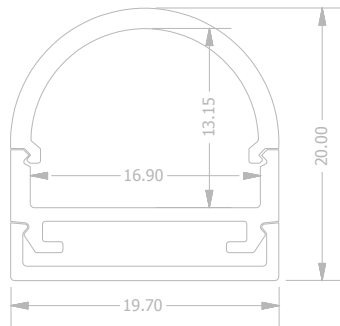

## PRODUCT DIMENSIONS

## TECHNICAL DATA

PRODUCT OPTIONS	SKU	LENGTH	PROFILE MATERIAL	DIMENSIONS	MAX FLEX WIDTH	ACCESSORIES
PMMA CLEAR	020-1001	2m	AL6063-T5	19.7*20mm	16mm	EC
PMMA OPAL MATTE	020-1002	2m	AL6063-T5	19.7*20mm	16mm	EC
PMMA SEMI-CLEAR	020-1003	2m	AL6063-T5	19.7*20mm	16mm	EC

## TECHNICAL DATA

PRODUCT OPTIONS	SKU	LENGTH	PROFILE MATERIAL	DIMENSIONS	MAX FLEX WIDTH	ACCESSORIES
PMMA CLEAR	020-1101	2m	AL6063-T5	19.7*20mm	16mm	EC
PMMA OPAL MATTE	020-1102	2m	AL6063-T5	19.7*20mm	16mm	EC
PMMA SEMI-CLEAR	020-1103	2m	AL6063-T5	19.7*20mm	16mm	EC