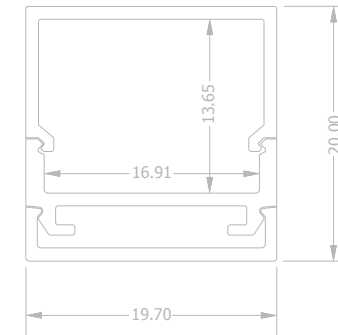

## PRODUCT DIMENSIONS

## TECHNICAL DATA

PRODUCT OPTIONS	SKU	LENGTH	PROFILE MATERIAL	DIMENSIONS	MAX FLEX WIDTH	ACCESSORIES
PMMA CLEAR	020-1001	2m	AL6063-T5	19.7*20mm	16mm	EC
PMMA OPAL MATTE	020-1002	2m	AL6063-T5	19.7*20mm	16mm	EC
PMMA SEMI-CLEAR	020-1003	2m	AL6063-T5	19.7*20mm	16mm	EC

## TECHNICAL DATA

PRODUCT OPTIONS	SKU	LENGTH	PROFILE MATERIAL	DIMENSIONS	MAX FLEX WIDTH	ACCESSORIES
PMMA CLEAR	020-1101	2m	AL6063-T5	19.7*20mm	16mm	EC
PMMA OPAL MATTE	020-1102	2m	AL6063-T5	19.7*20mm	16mm	EC
PMMA SEMI-CLEAR	020-1103	2m	AL6063-T5	19.7*20mm	16mm	EC