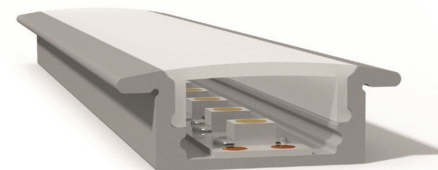

# PRO PROFILES

The extensive Pro Profile range will help bring another dimension to your installation. With over 60 variations there is something to suit every application. As well as to help protect your LED Flex our Pro Profiles use a high grade of aluminum to dissipate heat faster and extend the life of your LED Flex. Nearly all our Pro Profiles come with cover options to diffuse or focus your light.

### PRODUCT IMAGE

LED Flex for visual purpose. LED Flex not included.