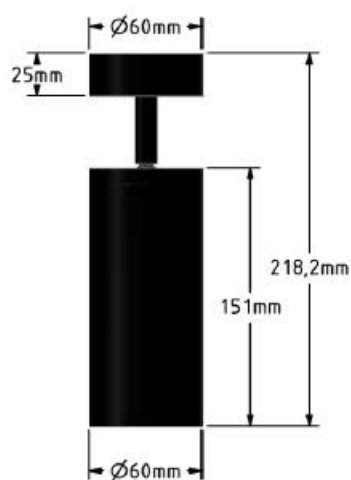

Mini Tube

interior :: Ceiling mounted

Design :: Neuborgh

REF	A1001W Mini Tube ON White A1001B Mini Tube ON Black A1002W Mini Tube IN White A1002B Mini Tube IN Black
LAMP	QPAR51 35W max.
BASE	GU10
FINISH	White RAL9016 tex Black Ral 9005 tex
VOLTAGE	230vAc
ADJUSTABLE	355° X 45°
CUT-OUT	Mini Tube IN Ø80mm with blade springs
REMARKS	Adjustable lamp depth! Fits all GU10 led lamps!