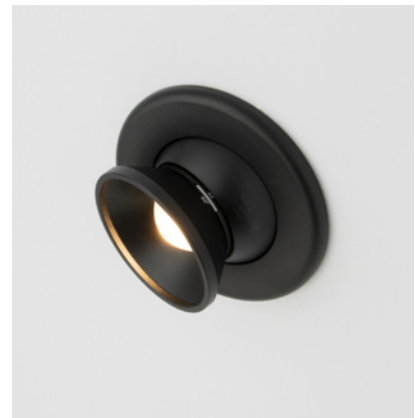

Indoor | Recessed | Low output up to 100lm

Key applications

- ✓ Cabinet & furniture
- ✓ Display case
- ✓ Interior
- ✓ Retail display
- ✓ Shelving display
- ✓ Under cabinet

Key features

- ✓ Adjustable
- ✓ Diffusion: spoting
- ✓ Dry area
- ✓ Form factor: micro
- ✓ Glare control options
- ✓ High lumen efficacy
- ✓ IP20
- ✓ Lensed
- ✓ Output low: 1-500lm

HALO Snoot

Specification sheet

hcc	500mA	1.5W	≤ 67 lm/W	IP20	L80 B20 > 50000h	RoHS Compliant	LM79 Tested	LM80 Tested
------------	-------	------	-----------	------	------------------	----------------	-------------	-------------

HALO Snoot

Code Table

FIXTURE

Model	Finish	Cover	Grade	Colour (CCT)	IP	Cable Length	Power Feed	Lens	Control Type	Input							
HALO Snoot	OEHS	Black Anodised	BA	No Cover	X	h ^{CS} h	3000K 30 4000K 40	IP20 20	1000mm (39.4in) 1000	Single no sheath tail	S00X	Adjustable (10-60°)	A6	No Controller	5	Constant Current (DC)	a

Code Example:

OEHS	-	BA	-	X	-	h ^{CS}	-	30	-	20	-	1000	-	S00X	-	A6	-	5	-	a
HALO Snoot		Black Anodised		No Cover		h ^{CS}		3000K		IP20		1000mm (39.4in)		Single no sheath tail		Adjustable (10-60°)		No Controller		Constant Current (DC)