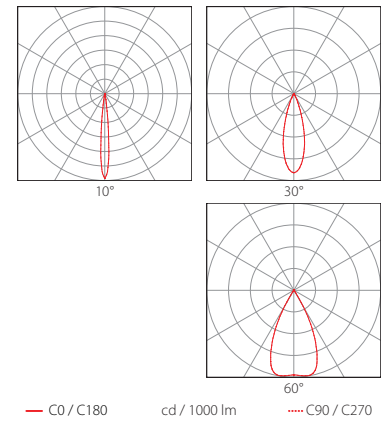

Dimension	H56.5/Ø42mm (H2.22/Ø1.65 in)
Chip	Nichia
Beam angle	10°~60°(Adjustable)
Colours	hcc-line 3000K/4000K
Bin/Step	3-step MacAdam ellipse
CRI	≥90
Lifetime	50,000 hours @ 25°C (50,000 hours @ 77°F)
Operating temp	T _a = -20 to 35°C (T _c max = 60°C) T _a = -4 to 95°F (T _c max = 140 ° F)
IP rating	IP20
Finish	Black Anodized
Cover/lens	10°~60°(Adjustable)
Mounting	Recessed mounting
Power feed	Hardwire tails
Control	Non Dimming (Constant Current)

PERFORMANCE DATA @ 3000K

Power consumption	Supply voltage	Supply current
1.5W	3V DC	0.5A

Adjustable(@65°)

CRI R9 Rf Rg

hcc-line	100lm 67lm/W
-----------------	-----------------

- - - -

Data derived from independent UKAS/IESNA LM-79-08 accredited testing of production samples.

HALO Snoot

Code Table

FIXTURE

Model	Finish	Cover	Grade	Colour (CCT)	IP	Cable Length	Power Feed	Lens	Control Type	Input							
HALO Snoot	OEHS	Black Anodised	BA	No Cover	X	h ^{CS} h	3000K 30 4000K 40	IP20 20	1000mm (39.4in) 1000	Single no sheath tail	S00X	Adjustable (10-60°)	A6	No Controller	5	Constant Current (DC)	a

Code Example:

OEHS	-	BA	-	X	-	h ^{CS}	-	30	-	20	-	1000	-	S00X	-	A6	-	5	-	a
HALO Snoot		Black Anodised		No Cover		h ^{CS}		3000K		IP20		1000mm (39.4in)		Single no sheath tail		Adjustable (10-60°)		No Controller		Constant Current (DC)