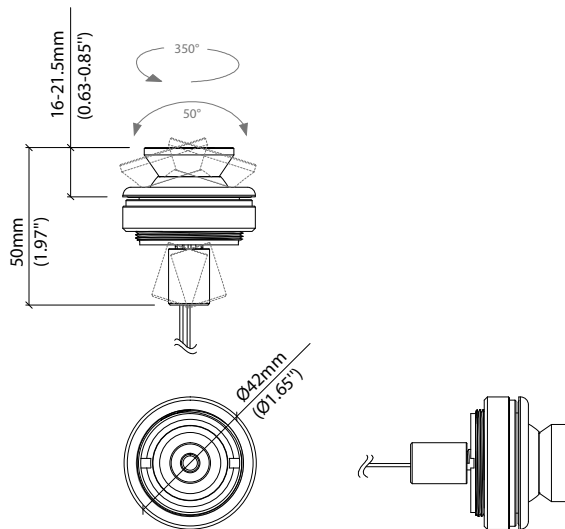

Adjustable(@65°)

CRI R9 Rf Rg

hcc-line	100lm 67lm/W

- - - -

Data derived from independent UKAS/IESNA LM-79-08 accredited testing of production samples.