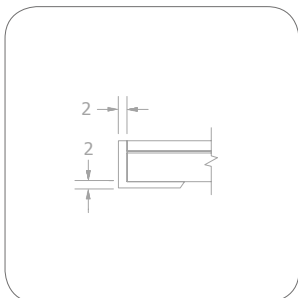

Neon Flex Injection Moulds

LEFT-SIDE CONNECTOR	MICRO NEON TV	ULTIMO NEON TV	TRI-VIEW NEON	DOMED NEON
INGRESS PROTECTION (IP)	IP68	IP68	IP68	IP68
SINGLE COLOUR	✓	✓	✓	✓
RGB	N/A	✓	N/A	✓
RGBW	N/A	✓	N/A	✓
PIXEL	N/A	✓	N/A	✓
DUAL COLOUR	N/A	✓	N/A	✓

IN-LINE CONNECTOR	MICRO NEON TV	ULTIMO NEON TV	TRI-VIEW NEON	DOMED NEON
INGRESS PROTECTION (IP)	IP68	IP68	IP68	IP68
SINGLE COLOUR	✓	✓	✓	✓
RGB	N/A	✓	N/A	✓
RGBW	N/A	✓	N/A	✓
PIXEL	N/A	✓	N/A	✓
DUAL COLOUR	N/A	✓	N/A	✓

BOTTOM CONNECTOR	MICRO NEON TV	ULTIMO NEON TV	TRI-VIEW NEON	DOMED NEON
INGRESS PROTECTION (IP)	IP68	IP68	IP68	IP68
SINGLE COLOUR	✓	✓	✓	✓
RGB	N/A	✓	N/A	✓
RGBW	N/A	✓	N/A	✓
PIXEL	N/A	✓	N/A	✓
DUAL COLOUR	N/A	✓	N/A	✓

LEFT-SIDE CONNECTOR	MICRO NEON TV	ULTIMO NEON TV	TRI-VIEW NEON	DOMED NEON
INGRESS PROTECTION (IP)	IP68	IP68	IP68	IP68
SINGLE COLOUR	✓	✓	✓	✓
RGB	N/A	✓	N/A	✓
RGBW	N/A	✓	N/A	✓
PIXEL	N/A	✓	N/A	✓
DUAL COLOUR	N/A	✓	N/A	✓