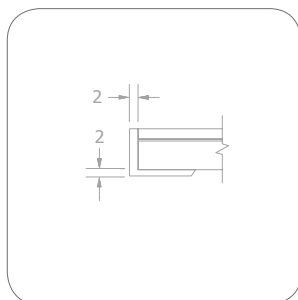

Neon Flex Injection Moulds

LEFT-SIDE CONNECTOR	MICRO NEON SV	MINI NEON	MAXI NEON	ULTIMO NEON SV
INGRESS PROTECTION (IP)	IP68	IP68	IP68	IP68
SINGLE COLOUR	✓	✓	✓	✓
RGB	N/A	N/A	✓	N/A
RGBW	N/A	N/A	✓	N/A
PIXEL	N/A	N/A	✓	N/A
DUAL COLOUR	N/A	N/A	✓	N/A

IN-LINE CONNECTOR	MICRO NEON SV	MINI NEON	MAXI NEON	ULTIMO NEON SV
INGRESS PROTECTION (IP)	IP68	IP68	IP68	IP68
SINGLE COLOUR	✓	✓	✓	✓
RGB	N/A	N/A	✓	N/A
RGBW	N/A	N/A	✓	N/A
PIXEL	N/A	N/A	✓	N/A
DUAL COLOUR	N/A	N/A	✓	N/A

BOTTOM CONNECTOR	MICRO NEON SV	MINI NEON	MAXI NEON	ULTIMO NEON SV
INGRESS PROTECTION (IP)	IP68	IP68	IP68	IP68
SINGLE COLOUR	✓	✓	✓	✓
RGB	N/A	N/A	✓	N/A
RGBW	N/A	N/A	✓	N/A
PIXEL	N/A	N/A	✓	N/A
DUAL COLOUR	N/A	N/A	✓	N/A

END CONNECTOR	MICRO NEON SV	MINI NEON	MAXI NEON	ULTIMO NEON SV
INGRESS PROTECTION (IP)	IP68	IP68	IP68	IP68
SINGLE COLOUR	✓	✓	✓	✓
RGB	N/A	N/A	✓	N/A
RGBW	N/A	N/A	✓	N/A
PIXEL	N/A	N/A	✓	N/A
DUAL COLOUR	N/A	N/A	✓	N/A