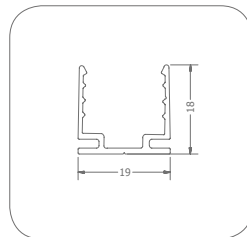

Ultimo Neon CR

Lengths	Product Code
100mm	013-3116
300mm	013-3117
500mm	013-3118
900mm	013-3119

Ultimo Neon SL

Lengths	Product Code
35mm	013-3115
500mm	013-3114
1000mm	013-3113
2000mm	013-3112

Tri-View Neon

Lengths	Product Code
35mm	013-1301
500mm	013-1302
1000mm	013-1303
2000mm	013-1304

Ultimo Neon ST

Lengths	Product Code
35mm	013-3104
500mm	013-3103
1000mm	013-3102
2000mm	013-3101

Male connector

Options	Availability
2 pin	✓
3 pin	✓
4 pin	✓

Ultimo Neon PL

Lengths	Product Code
500mm	013-3111
1000mm	013-3110
2000mm	013-3109

Female connector

Options	Availability
2 pin	✓
3 pin	✓
4 pin	✓

Neon Profile Codes

SL-Self Locking Neon profiles ST-Standard Neon Profile PL-Plastic Neon Profile CR-Curved Neon Profiles CR1-Curved Neon Profiles