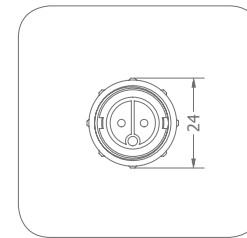

Lengths	Product Code
35mm	013-1301
500mm	013-1302
1000mm	013-1303
2000mm	013-1304

Ultimo Neon ST

Lengths	Product Code
35mm	013-3104
500mm	013-3103
1000mm	013-3102
2000mm	013-3101

Male connector

Options	Availability
2 pin	✓
3 pin	✓
4 pin	✓

Ultimo Neon PL

Lengths	Product Code
500mm	013-3111
1000mm	013-3110
2000mm	013-3109

Female connector

Options	Availability
2 pin	✓
3 pin	✓
4 pin	✓

Neon Profile Codes

SL-Self Locking Neon profiles ST-Standard Neon Profile PL-Plastic Neon Profile CR-Curved Neon Profiles CR1-Curved Neon Profiles