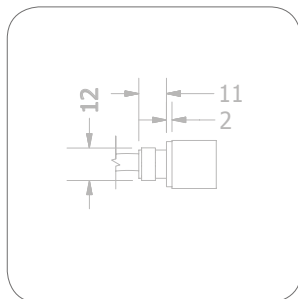

Neon Flex Injection Moulds

LEFT-SIDE CONNECTOR	MICRO NEON SV	MINI NEON	MAXI NEON	ULTIMO NEON SV
INGRESS PROTECTION (IP)	IP68	IP68	IP68	IP68
SINGLE COLOUR	✓	✓	✓	✓
RGB	N/A	N/A	✓	N/A
RGBW	N/A	N/A	✓	N/A
PIXEL	N/A	N/A	✓	N/A
DUAL COLOUR	N/A	N/A	✓	N/A

IN-LINE CONNECTOR	MICRO NEON SV	MINI NEON	MAXI NEON	ULTIMO NEON SV
INGRESS PROTECTION (IP)	IP68	IP68	IP68	IP68
SINGLE COLOUR	✓	✓	✓	✓
RGB	N/A	N/A	✓	N/A
RGBW	N/A	N/A	✓	N/A
PIXEL	N/A	N/A	✓	N/A
DUAL COLOUR	N/A	N/A	✓	N/A

BOTTOM CONNECTOR	MICRO NEON SV	MINI NEON	MAXI NEON	ULTIMO NEON SV
INGRESS PROTECTION (IP)	IP68	IP68	IP68	IP68
SINGLE COLOUR	✓	✓	✓	✓
RGB	N/A	N/A	✓	N/A
RGBW	N/A	N/A	✓	N/A
PIXEL	N/A	N/A	✓	N/A
DUAL COLOUR	N/A	N/A	✓	N/A

END CONNECTOR	MICRO NEON SV	MINI NEON	MAXI NEON	ULTIMO NEON SV
INGRESS PROTECTION (IP)	IP68	IP68	IP68	IP68
SINGLE COLOUR	✓	✓	✓	✓
RGB	N/A	N/A	✓	N/A
RGBW	N/A	N/A	✓	N/A
PIXEL	N/A	N/A	✓	N/A
DUAL COLOUR	N/A	N/A	✓	N/A