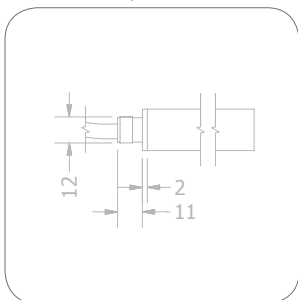

Neon Flex Injection Moulds

LEFT-SIDE CONNECTOR	MICRO NEON SV	MINI NEON	MAXI NEON	ULTIMO NEON SV
INGRESS PROTECTION (IP)	IP68	IP68	IP68	IP68
SINGLE COLOUR	✓	✓	✓	✓
RGB	N/A	N/A	✓	N/A
RGBW	N/A	N/A	✓	N/A
PIXEL	N/A	N/A	✓	N/A
DUAL COLOUR	N/A	N/A	✓	N/A

IN-LINE CONNECTOR	MICRO NEON SV	MINI NEON	MAXI NEON	ULTIMO NEON SV
INGRESS PROTECTION (IP)	IP68	IP68	IP68	IP68
SINGLE COLOUR	✓	✓	✓	✓
RGB	N/A	N/A	✓	N/A
RGBW	N/A	N/A	✓	N/A
PIXEL	N/A	N/A	✓	N/A
DUAL COLOUR	N/A	N/A	✓	N/A

BOTTOM CONNECTOR	MICRO NEON SV	MINI NEON	MAXI NEON	ULTIMO NEON SV
INGRESS PROTECTION (IP)	IP68	IP68	IP68	IP68
SINGLE COLOUR	✓	✓	✓	✓
RGB	N/A	N/A	✓	N/A
RGBW	N/A	N/A	✓	N/A
PIXEL	N/A	N/A	✓	N/A
DUAL COLOUR	N/A	N/A	✓	N/A

END CONNECTOR	MICRO NEON SV	MINI NEON	MAXI NEON	ULTIMO NEON SV
INGRESS PROTECTION (IP)	IP68	IP68	IP68	IP68
SINGLE COLOUR	✓	✓	✓	✓
RGB	N/A	N/A	✓	N/A
RGBW	N/A	N/A	✓	N/A
PIXEL	N/A	N/A	✓	N/A
DUAL COLOUR	N/A	N/A	✓	N/A