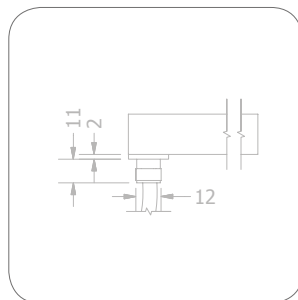

Neon Flex Injection Moulds

LEFT-SIDE CONNECTOR	MICRO NEON SV	MINI NEON	MAXI NEON	ULTIMO NEON SV
INGRESS PROTECTION (IP)	IP68	IP68	IP68	IP68
SINGLE COLOUR	✓	✓	✓	✓
RGB	N/A	N/A	✓	N/A
RGBW	N/A	N/A	✓	N/A
PIXEL	N/A	N/A	✓	N/A
DUAL COLOUR	N/A	N/A	✓	N/A

IN-LINE CONNECTOR	MICRO NEON SV	MINI NEON	MAXI NEON	ULTIMO NEON SV
INGRESS PROTECTION (IP)	IP68	IP68	IP68	IP68
SINGLE COLOUR	✓	✓	✓	✓
RGB	N/A	N/A	✓	N/A
RGBW	N/A	N/A	✓	N/A
PIXEL	N/A	N/A	✓	N/A
DUAL COLOUR	N/A	N/A	✓	N/A

BOTTOM CONNECTOR	MICRO NEON SV	MINI NEON	MAXI NEON	ULTIMO NEON SV
INGRESS PROTECTION (IP)	IP68	IP68	IP68	IP68
SINGLE COLOUR	✓	✓	✓	✓
RGB	N/A	N/A	✓	N/A
RGBW	N/A	N/A	✓	N/A
PIXEL	N/A	N/A	✓	N/A
DUAL COLOUR	N/A	N/A	✓	N/A

END CONNECTOR	MICRO NEON SV	MINI NEON	MAXI NEON	ULTIMO NEON SV
INGRESS PROTECTION (IP)	IP68	IP68	IP68	IP68
SINGLE COLOUR	✓	✓	✓	✓
RGB	N/A	N/A	✓	N/A
RGBW	N/A	N/A	✓	N/A
PIXEL	N/A	N/A	✓	N/A
DUAL COLOUR	N/A	N/A	✓	N/A