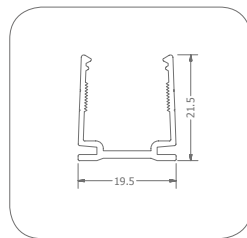

Maxi Domed PL

Lengths	Product Code
500mm	013-2011
1000mm	013-2010
2000mm	013-2009

Mini Neon PL

Lengths	Product Code
500mm	013-1011
1000mm	013-1010
2000mm	013-1009

Maxi Domed CR

Lengths	Product Code
100mm	013-2013
300mm	013-2014
500mm	013-2015
900mm	013-2016

Lengths	Product Code
35mm	013-1301
500mm	013-1302
1000mm	013-1303
2000mm	013-1304

Ultimo Neon ST

Lengths	Product Code
35mm	013-3104
500mm	013-3103
1000mm	013-3102
2000mm	013-3101

Male connector

Options	Availability
2 pin	✓
3 pin	✓
4 pin	✓

Ultimo Neon PL

Lengths	Product Code
500mm	013-3111
1000mm	013-3110
2000mm	013-3109

Female connector

Options	Availability
2 pin	✓
3 pin	✓
4 pin	✓

Neon Profile Codes

SL-Self Locking Neon profiles ST-Standard Neon Profile PL-Plastic Neon Profile CR-Curved Neon Profiles CR1-Curved Neon Profiles