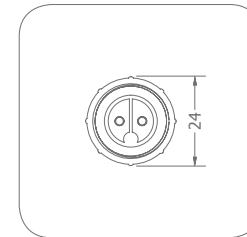

Lengths	Product Code
35mm	013-1301
500mm	013-1302
1000mm	013-1303
2000mm	013-1304

Ultimo Neon ST

Lengths	Product Code
35mm	013-3104
500mm	013-3103
1000mm	013-3102
2000mm	013-3101

Male connector

Options	Availability
2 pin	✓
3 pin	✓
4 pin	✓

Ultimo Neon PL

Lengths	Product Code
500mm	013-3111
1000mm	013-3110
2000mm	013-3109

Female connector

Options	Availability
2 pin	✓
3 pin	✓
4 pin	✓

Neon Profile Codes

SL-Self Locking Neon profiles ST-Standard Neon Profile PL-Plastic Neon Profile CR-Curved Neon Profiles CR1-Curved Neon Profiles