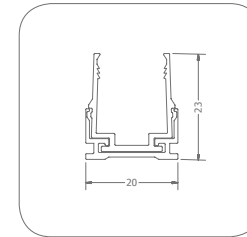

Ultimo Neon CR

Lengths	Product Code
100mm	013-3116
300mm	013-3117
500mm	013-3118
900mm	013-3119

Ultimo Neon SL

Lengths	Product Code
35mm	013-3115
500mm	013-3114
1000mm	013-3113
2000mm	013-3112

Tri-View Neon

Lengths	Product Code
35mm	013-1301
500mm	013-1302
1000mm	013-1303
2000mm	013-1304

Ultimo Neon ST

Lengths	Product Code
35mm	013-3104
500mm	013-3103
1000mm	013-3102
2000mm	013-3101

Male connector

Options	Availability
2 pin	✓
3 pin	✓
4 pin	✓

Ultimo Neon PL

Lengths	Product Code
500mm	013-3111
1000mm	013-3110
2000mm	013-3109

Female connector

Options	Availability
2 pin	✓
3 pin	✓
4 pin	✓

Neon Profile Codes

SL-Self Locking Neon profiles ST-Standard Neon Profile PL-Plastic Neon Profile CR-Curved Neon Profiles CR1-Curved Neon Profiles