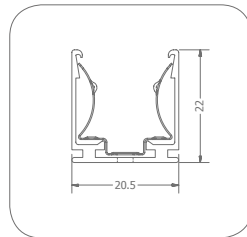

Maxi Domed PL

Lengths	Product Code
500mm	013-2011
1000mm	013-2010
2000mm	013-2009

Mini Neon PL

Lengths	Product Code
500mm	013-1011
1000mm	013-1010
2000mm	013-1009

Maxi Domed CR

Lengths	Product Code
100mm	013-2013
300mm	013-2014
500mm	013-2015
900mm	013-2016

Neon Profile Codes

SL-Self Locking Neon profiles ST-Standard Neon Profile PL-Plastic Neon Profile CR-Curved Neon Profiles CR1-Curved Neon Profiles

LED Flex Limited

Neon Flex Accessories

Maxi Domed CR1

Lengths	Product Code
100mm	N/A
300mm	N/A
500mm	N/A
1000mm	013-2017

Ultimo Neon CR

Lengths	Product Code
100mm	013-3116
300mm	013-3117
500mm	013-3118
900mm	013-3119

Ultimo Neon SL

Lengths	Product Code
35mm	013-3115
500mm	013-3114
1000mm	013-3113
2000mm	013-3112

Tri-View Neon

Lengths	Product Code
35mm	013-1301
500mm	013-1302
1000mm	013-1303
2000mm	013-1304

Ultimo Neon ST

Lengths	Product Code
35mm	013-3104
500mm	013-3103
1000mm	013-3102
2000mm	013-3101

Male connector

Options	Availability
2 pin	✓
3 pin	✓
4 pin	✓