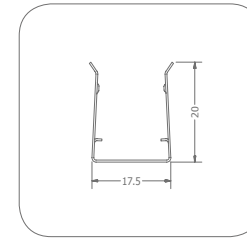

Lengths	Product Code
100mm	013-3116
300mm	013-3117
500mm	013-3118
900mm	013-3119