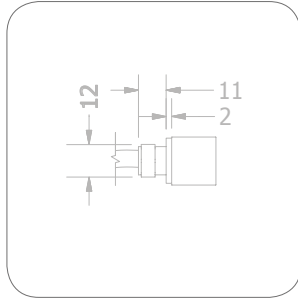

Neon Flex Injection Moulds

LEFT-SIDE CONNECTOR	MICRO NEON TV	ULTIMO NEON TV	TRI-VIEW NEON	DOMED NEON
INGRESS PROTECTION (IP)	IP68	IP68	IP68	IP68
SINGLE COLOUR	✓	✓	✓	✓
RGB	N/A	✓	N/A	✓
RGBW	N/A	✓	N/A	✓
PIXEL	N/A	✓	N/A	✓
DUAL COLOUR	N/A	✓	N/A	✓

IN-LINE CONNECTOR	MICRO NEON TV	ULTIMO NEON TV	TRI-VIEW NEON	DOMED NEON
INGRESS PROTECTION (IP)	IP68	IP68	IP68	IP68
SINGLE COLOUR	✓	✓	✓	✓
RGB	N/A	✓	N/A	✓
RGBW	N/A	✓	N/A	✓
PIXEL	N/A	✓	N/A	✓
DUAL COLOUR	N/A	✓	N/A	✓

BOTTOM CONNECTOR	MICRO NEON TV	ULTIMO NEON TV	TRI-VIEW NEON	DOMED NEON
INGRESS PROTECTION (IP)	IP68	IP68	IP68	IP68
SINGLE COLOUR	✓	✓	✓	✓
RGB	N/A	✓	N/A	✓
RGBW	N/A	✓	N/A	✓
PIXEL	N/A	✓	N/A	✓
DUAL COLOUR	N/A	✓	N/A	✓

LEFT-SIDE CONNECTOR	MICRO NEON TV	ULTIMO NEON TV	TRI-VIEW NEON	DOMED NEON
INGRESS PROTECTION (IP)	IP68	IP68	IP68	IP68
SINGLE COLOUR	✓	✓	✓	✓
RGB	N/A	✓	N/A	✓
RGBW	N/A	✓	N/A	✓
PIXEL	N/A	✓	N/A	✓
DUAL COLOUR	N/A	✓	N/A	✓