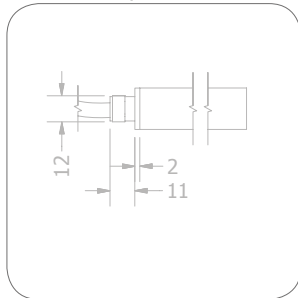

Neon Flex Injection Moulds

LEFT-SIDE CONNECTOR	MICRO NEON TV	ULTIMO NEON TV	TRI-VIEW NEON	DOMED NEON
INGRESS PROTECTION (IP)	IP68	IP68	IP68	IP68
SINGLE COLOUR	✓	✓	✓	✓
RGB	N/A	✓	N/A	✓
RGBW	N/A	✓	N/A	✓
PIXEL	N/A	✓	N/A	✓
DUAL COLOUR	N/A	✓	N/A	✓

IN-LINE CONNECTOR	MICRO NEON TV	ULTIMO NEON TV	TRI-VIEW NEON	DOMED NEON
INGRESS PROTECTION (IP)	IP68	IP68	IP68	IP68
SINGLE COLOUR	✓	✓	✓	✓
RGB	N/A	✓	N/A	✓
RGBW	N/A	✓	N/A	✓
PIXEL	N/A	✓	N/A	✓
DUAL COLOUR	N/A	✓	N/A	✓

BOTTOM CONNECTOR	MICRO NEON TV	ULTIMO NEON TV	TRI-VIEW NEON	DOMED NEON
INGRESS PROTECTION (IP)	IP68	IP68	IP68	IP68
SINGLE COLOUR	✓	✓	✓	✓
RGB	N/A	✓	N/A	✓
RGBW	N/A	✓	N/A	✓
PIXEL	N/A	✓	N/A	✓
DUAL COLOUR	N/A	✓	N/A	✓

LEFT-SIDE CONNECTOR	MICRO NEON TV	ULTIMO NEON TV	TRI-VIEW NEON	DOMED NEON
INGRESS PROTECTION (IP)	IP68	IP68	IP68	IP68
SINGLE COLOUR	✓	✓	✓	✓
RGB	N/A	✓	N/A	✓
RGBW	N/A	✓	N/A	✓
PIXEL	N/A	✓	N/A	✓
DUAL COLOUR	N/A	✓	N/A	✓