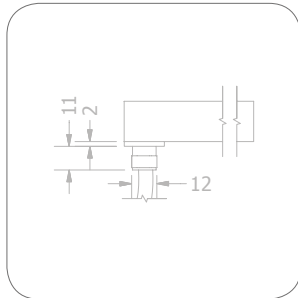

Neon Flex Injection Moulds

LEFT-SIDE CONNECTOR	MICRO NEON TV	ULTIMO NEON TV	TRI-VIEW NEON	DOMED NEON
INGRESS PROTECTION (IP)	IP68	IP68	IP68	IP68
SINGLE COLOUR	✓	✓	✓	✓
RGB	N/A	✓	N/A	✓
RGBW	N/A	✓	N/A	✓
PIXEL	N/A	✓	N/A	✓
DUAL COLOUR	N/A	✓	N/A	✓

IN-LINE CONNECTOR	MICRO NEON TV	ULTIMO NEON TV	TRI-VIEW NEON	DOMED NEON
INGRESS PROTECTION (IP)	IP68	IP68	IP68	IP68
SINGLE COLOUR	✓	✓	✓	✓
RGB	N/A	✓	N/A	✓
RGBW	N/A	✓	N/A	✓
PIXEL	N/A	✓	N/A	✓
DUAL COLOUR	N/A	✓	N/A	✓

BOTTOM CONNECTOR	MICRO NEON TV	ULTIMO NEON TV	TRI-VIEW NEON	DOMED NEON
INGRESS PROTECTION (IP)	IP68	IP68	IP68	IP68
SINGLE COLOUR	✓	✓	✓	✓
RGB	N/A	✓	N/A	✓
RGBW	N/A	✓	N/A	✓
PIXEL	N/A	✓	N/A	✓
DUAL COLOUR	N/A	✓	N/A	✓

LEFT-SIDE CONNECTOR	MICRO NEON TV	ULTIMO NEON TV	TRI-VIEW NEON	DOMED NEON
INGRESS PROTECTION (IP)	IP68	IP68	IP68	IP68
SINGLE COLOUR	✓	✓	✓	✓
RGB	N/A	✓	N/A	✓
RGBW	N/A	✓	N/A	✓
PIXEL	N/A	✓	N/A	✓
DUAL COLOUR	N/A	✓	N/A	✓