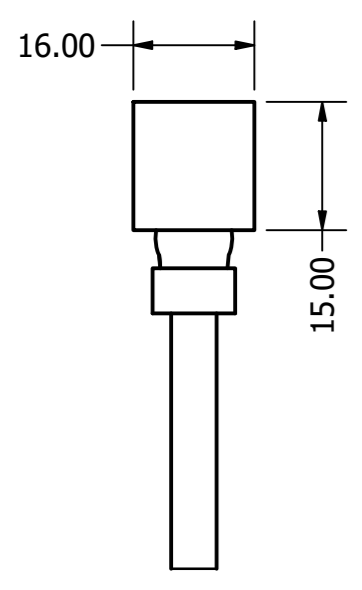

Bending direction: All direction

End Cap (EC)

Rear (R) Connector

DRAWN Charles	19/07/2019	LED FLEX	
CHECKED			
QA		TITLE	
MFG		Ultimo Neon 3D	
APPROVED		DWG NO	REV
Unit 17 Greenwich Business Park London, SE10 9QF	0845 862 9001 0203 137 7305	SCALE: 1:1	SHEET 1 OF 1