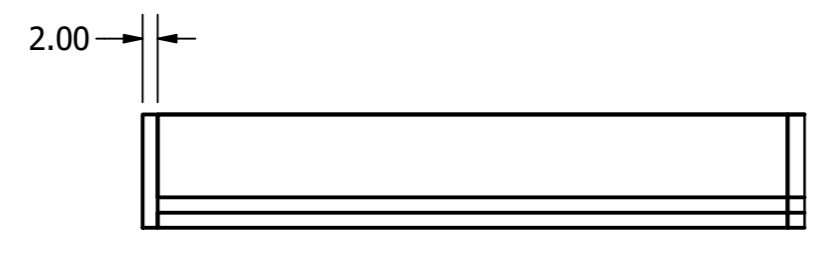

Bending direction: All direction

End Cap (EC)

Rear (R) Connector

DRAWN Charles	19/07/2019	LED FLEX	
CHECKED			
QA		TITLE	
MFG		Ultimo Neon 3D	
APPROVED		DWG NO	REV
Unit 17 Greenwich Business Park London, SE10 9QF	0845 862 9001 0203 137 7305	SCALE: 1:1	SHEET 1 OF 1