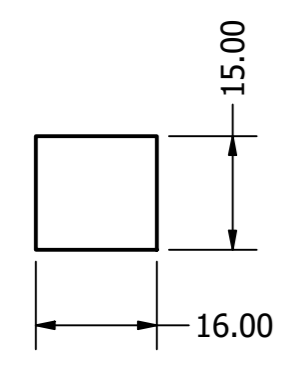

Bending direction: All direction

End Cap (EC)

Rear (R) Connector

DRAWN Charles	19/07/2019	LED FLEX	
CHECKED			
QA		TITLE	
MFG		Ultimo Neon 3D	
APPROVED		DWG NO	REV
Unit 17 Greenwich Business Park London, SE10 9QF	0845 862 9001 0203 137 7305	SCALE: 1:1	SHEET 1 OF 1