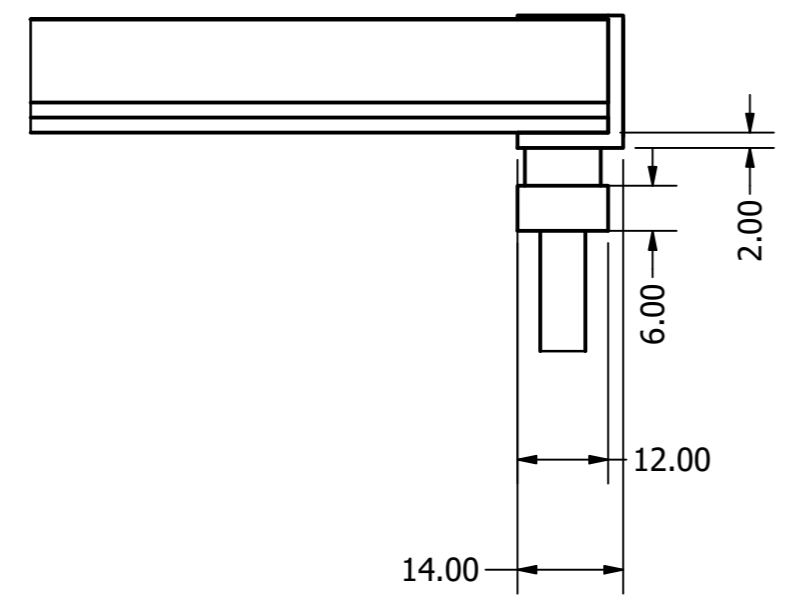

Bending direction: All direction

End Cap (EC)

Rear (R) Connector

DRAWN Charles	19/07/2019	LED FLEX	
CHECKED			
QA		TITLE	
MFG		Ultimo Neon 3D	
APPROVED		DWG NO	REV
Unit 17 Greenwich Business Park London, SE10 9QF	0845 862 9001 0203 137 7305	SCALE: 1:1	SHEET 1 OF 1