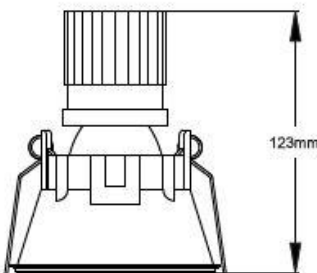

Round Recessed Deep LED Downlight

- Die cast aluminium housing
- Passive extruded aluminium heatsink
- XTM Xicato remote phosphor LED technology
- Ra81 Standard/Ra81 Vibrant colour rendering up to 1300 lumens
- Ra98 Artist/Ra95 Vibrant colour rendering up to 1300 lumens
- System efficacy up to 129 lm/w
- LED module life rating at 50,000hrs L70/C3
- 1x2 step MacAdams over life
- 5 year warranty on LED system
- Colour consistent over life
- Concealed fix option
- Dimming available
- Accessories available (see accessories page)
- UK design and manufacture

Product Code

Product	QRP	Round Recessed Deep Downlight
Reflector Size	15T	50mm Diameter
Drivers	S	Standard Driver
	D	Dali Driver
	B	DSI Driver
	A	1-10V Dimming Driver
	T	Triac Driver
Lumens	04	400 Lumens*
	07	700 Lumens
	10	1000 Lumens
	13	1300 Lumens
	27	2700 Kelvin
	30	3000 Kelvin
Colour Temperature	35	3500 Kelvin
	40	4000 Kelvin
	K	Ra81 Standard
	A	Ra98 Artist Series
RA (Colour Rendering)	V	Ra81 Vibrant
	R	Ra95 Vibrant
	16	16° Twist-lock Reflector
Beam Angle (9mm LES)	24	24° Twist-lock Reflector
	40	40° Twist-lock Reflector
	4T	40° Twist-lock Reflector
Beam Angle (19mm LES)	6T	60° Twist-lock Reflector
	W	White
Body Colour	B	Black
	G	Grey
	0	No Attachment
Extras	1	3 Hour Emergency Pack
	2	Self-Test 3 Hour Emergency Pack
	3	3 Hours Emergency DALI EM Pro
	5	Concealed Fix
	6	Concealed Fix c/w Emergency Pack

Cut out size: 92mm

XICATO® CE