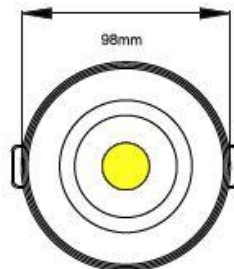

Product Code

Product	QRP	Round Recessed Deep Downlight
Reflector Size	15T	50mm Diameter
Drivers	S	Standard Driver
	D	Dali Driver
	B	DSI Driver
	A	1-10V Dimming Driver
	T	Triac Driver
Lumens	04	400 Lumens*
	07	700 Lumens
	10	1000 Lumens
	13	1300 Lumens
	27	2700 Kelvin
	30	3000 Kelvin
Colour Temperature	35	3500 Kelvin
	40	4000 Kelvin
	K	Ra81 Standard
	A	Ra98 Artist Series
RA (Colour Rendering)	V	Ra81 Vibrant
	R	Ra95 Vibrant
	16	16° Twist-lock Reflector
Beam Angle (9mm LES)	24	24° Twist-lock Reflector
	40	40° Twist-lock Reflector
	4T	40° Twist-lock Reflector
Beam Angle (19mm LES)	6T	60° Twist-lock Reflector
	W	White
Body Colour	B	Black
	G	Grey
	0	No Attachment
Extras	1	3 Hour Emergency Pack
	2	Self-Test 3 Hour Emergency Pack
	3	3 Hours Emergency DALI EM Pro
	5	Concealed Fix
	6	Concealed Fix c/w Emergency Pack

Cut out size: 92mm

XICATO® CE