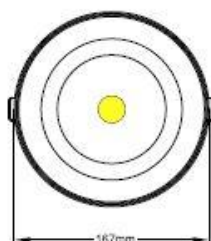

## Square Recessed Triple LED Gimbal

- Round Recessed Deep LED Downlight
- Die cast aluminium housing
- Passive extruded aluminium heatsink
- XTM Xicato remote phosphor LED technology
- Ra81 Standard/Ra81 Vibrant colour rendering up to 5000 lumens
- Ra98 Artist/Ra95 Vibrant colour rendering up to 3000 lumens
- LED module life rating at 50,000hrs L70/C3
- 5 year warranty on LED system
- Colour consistent over life
- Dimming available
- System efficacy up to 131 lm/w
- Concealed fix option
- Accessories available (see accessories page)
- x2 step MacAdams over life
- UK design and manufacture

Cut out size: 161mm

**XICATO® CE**