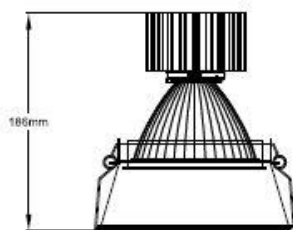

Cut out size: 161mm

**XICATO® CE**