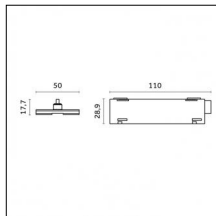

Code 0.26822.0012 - Suspension set for 3-phase track - long bracket (1x)

Type: Mounting
Finishing: Embossed matt white (Standard)
Description: Ghostrack adapter for 3-phase track, 3000m cable, long bracket (1x)