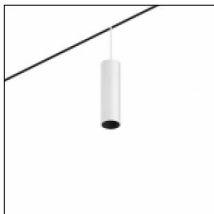

Yori Evo Ghostrack - Traceline - Traceline Yori Spot Ø95mm

Yori Evo Ghostrack lets you create unique lighting schemes and configurations. Thanks to its brand new patented technology it features an invisible adapter and driver for single or clusters installations on a standard 3-circuit track. The series includes new optics that allow outstanding light output...