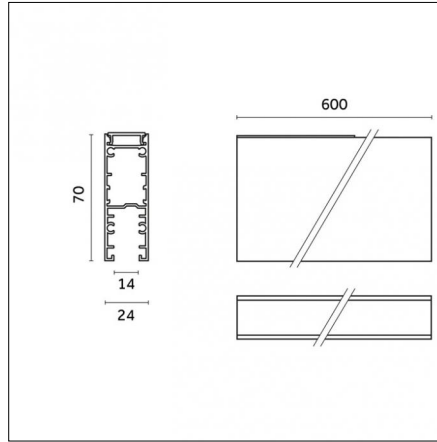

Indoor | Ceiling mounted luminaires | Traceline Surface/Pendant - Yori Module

Product No optic

12

IP20

Risk 0

850°

Code 0.UM952.TS12

Light source features

Number of light sources: 0
Source type: FOR SPOT TS
Watt: 0
SDCM/L90 B10: < 0 / 0

Electrical features

Driver included: YES
Driver position: integrated
Driver type: On-Off 120/277 Vac 50/60 Hz
Isolation class: Class II
Driver note: 35W - 250mA

Optical features

Beam angle: No optic
Interchangeable optic (IOS): NO

Physical features

Material: Extruded aluminum
Mounting: Surface mounted
Finishing: Embossed matt white (Standard)

Notes:

- End caps not included, to be ordered separately
- For configuration of Yori Evo Spotlights with Traceline modules, pick up Traceline driver options (no Ghostrack driver needed).

Luminaire constructed in conformity with Directives 2014/35/EU (LV), 2014/30/EU (EMC), 2009/125/EC (Ecodesign) with Regulations (EC) No 245/2009, (EU) No 347/2010 and (EU) 2015/1428 (for luminaires with fluorescent and metal halide lamps only), 2009/125/EC (Ecodesign) with Regulations (EU) No 1194/2012 and 2015/1428 (for LED luminaires only), 2011/65/EU (RoHS 2) and 2012/19/EU (WEEE).

Reggiani SPA Illuminazione

Viale Monza, 16 20845 Sovico (MB) Italy
Tel. (+39) 039 2071.1 fax (+39) 039 2071 999

www.reggiani.net
contact@reggiani.net