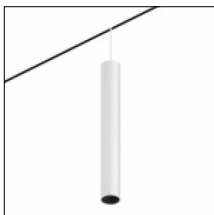

Yori Pendant Ghostrack Ø60mm - Traceline - Yori Pendant Ghostrack Ø60mm - 255mm

From the Yori Evo Ghostrack family, a new line of suspension luminaires is born: Yori Evo Ghostrack Pendant allows a discreet installation thanks to the invisible adapter and driver. It comes in four different sizes and a wide range of finishes...