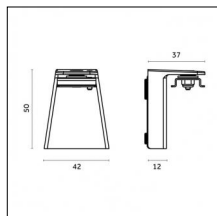

Code 0.26832.0031 - Wall bracket

Type: Structural
Finishing: Embossed matt black (Standard)