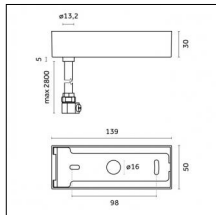

Code 0.26827.0031 - Power cable (ON-OFF/BLUETOOTH) with Surface trim base-3000mm

Type: Structural
Finishing: Embossed matt black (Standard)