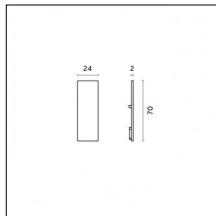

Accessories

Code 0.26812.0001 - End caps (2x) Traceline Surface/Pendant

Type: Mounting
Finishing: Chrome

Code 0.26812.0012 - End caps (2x) Traceline Surface/Pendant

Type: Mounting
Finishing: Embossed matt white (Standard)