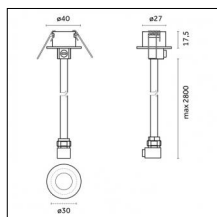

Code 0.26830.0031 - Power cable (DALI/DIMM) with Recessed trimless base - 3000mm

Type: Structural
Finishing: Embossed matt black (Standard)