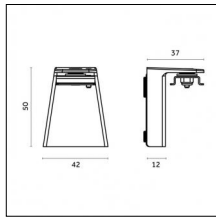

Accessories

Code 0.26832.0031 - Wall bracket

Type: Structural
Finishing: Embossed matt black (Standard)