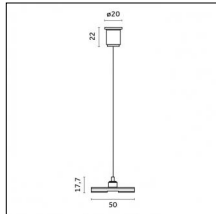

Code 0.26825.0000 - Suspension set for 3000mm cable with short brackets (2x)

Type: Structural
 Finishing: Without finish / Stainless Steel / Natural aluminium (Standard)
 Description: Short brackets (2x) with gripper Ø 1,5m, surface ceiling rose, 3000mm cable