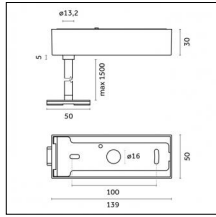

Accessories

Code 0.26820.0031 - Suspension set with 1,5m tige and long bracket (1x)

Type: Mounting
Finishing: Embossed matt black (Standard)
Description: Ceiling surface base, aluminium box, 1,5m rod, long bracket (1x)