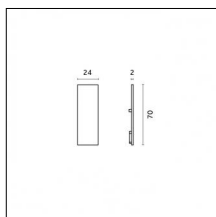

Code 0.26812.00T1 - End caps (2x) Traceline Surface/Pendant

Type: Mounting
Finishing: Anodized Bronze