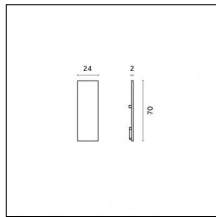

Code 0.26812.0012 - End caps (2x) Traceline Surface/Pendant

Type: Mounting
Finishing: Embossed matt white (Standard)