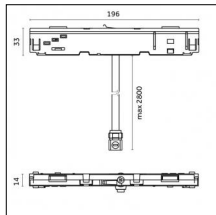

Code 0.26823.0000 - Power adapter ON-OFF/BLUETOOTH for 3-phase track suspension kit

Type: Mounting
Finishing: Without finish / Stainles Steel / Natural aluminium (Standard)
Description:
Traceline Pendant / Deep Pendant: the use of codes 0.26823 and 0.26824 requires the replacement of the cable supplied with the product with the one supplied with the accessory.

Luminaire constructed in conformity with Directives 2014/35/EU (LV), 2014/30/EU (EMC), 2009/125/EC (Ecodesign) with Regulations (EC) No 245/2009, (EU) No 347/2010 and (EU) 2015/1428 (for luminaires with fluorescent and metal halide lamps only), 2009/125/EC (Ecodesign) with Regulations (EU) No 1194/2012 and 2015/1428 (for LED luminaires only), 2011/65/EU (RoHS 2) and 2012/19/EU (WEEE).