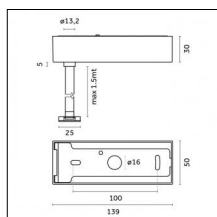

Accessories

Code 0.26831.0031 - Suspension set with 1,5m tige - short brackets (2x)

Type: Structural
Finishing: Embossed matt black (Standard)
Description: Ceiling surface base, aluminium box, 1,5m rod, short brackets (2x)