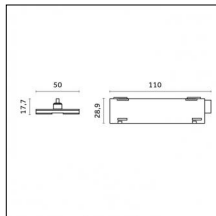

Code 0.26821.0031 - Suspension set for 3-phase track - Short brackets (2x)

Type: Mounting
Finishing: Embossed matt black (Standard)
Description: Ghostrack adapters (2x) for 3-phase track, 3000m cables, short brackets (2x)