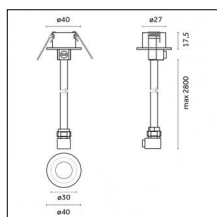

Code 0.26829.0012 - Power cable (ON-OFF/BLUETOOTH) with Recessed trimless base - 3000mm

Type: Structural
Finishing: Embossed matt white (Standard)