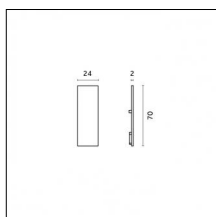

Code 0.26812.00C0 - End caps (2x) Traceline Surface/Pendant

Type: Mounting
Finishing: Royal matt white

Code 0.26812.00D0 - End caps (2x) Traceline Surface/Pendant

Type: Mounting
Finishing: Brushed brass

Accessories