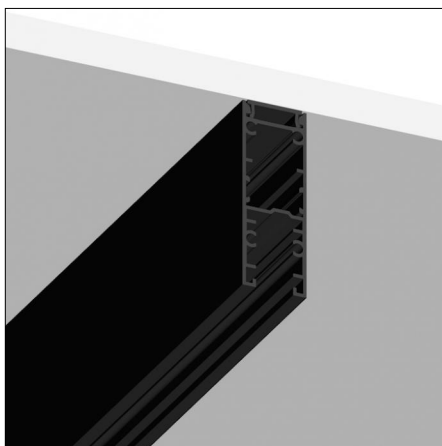

Indoor | Ceiling mounted luminaires | Traceline Surface/Pendant - Yori Module

Product No optic

IP20

Risk 0

850°

Code 0.BM998.TSN0

Light source features

Number of light sources: 0
Source type: FOR SPOT TS
Watt: 0
SDCM/L90 B10: < 0 / 0

Electrical features

Driver included: YES
Driver position: integrated
Driver type: On-Off 120/277 Vac 50/60 Hz
Isolation class: Class II
Driver note: 35W - 800mA

Optical features

Beam angle: No optic
Interchangeable optic (IOS): NO

Physical features

Material: Extruded aluminum
Mounting: Surface mounted
Finishing: Brushed copper

Notes:

- End caps not included, to be ordered separately
- For configuration of Yori Evo Spotlights with Traceline modules, pick up Traceline driver options (no Ghostrack driver needed).

Luminaire constructed in conformity with Directives 2014/35/EU (LV), 2014/30/EU (EMC), 2009/125/EC (Ecodesign) with Regulations (EC) No 245/2009, (EU) No 347/2010 and (EU) 2015/1428 (for luminaires with fluorescent and metal halide lamps only), 2009/125/EC (Ecodesign) with Regulations (EU) No 1194/2012 and 2015/1428 (for LED luminaires only), 2011/65/EU (RoHS 2) and 2012/19/EU (WEEE).

Reggiani SPA Illuminazione

Viale Monza, 16 20845 Sovico (MB) Italy
Tel. (+39) 039 2071.1 fax (+39) 039 2071 999

www.reggiani.net
contact@reggiani.net