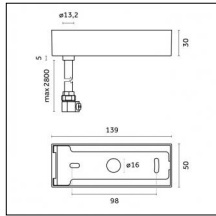

Code 0.26827.0012 - Power cable (ON-OFF/BLUETOOTH) with Surface trim base-3000mm

Type: Structural
Finishing: Embossed matt white (Standard)