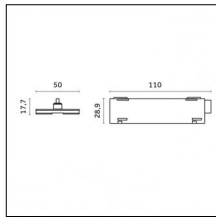

Code 0.26821.0012 - Suspension set for 3-phase track - Short brackets (2x)

Type: Mounting
Finishing: Embossed matt white (Standard)
Description: Ghosttrack adapters (2x) for 3-phase track, 3000m cables, short brackets (2x)