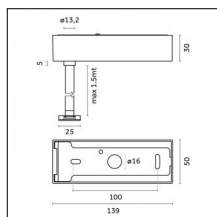

Code 0.26831.0012 - Suspension set with 1,5m tige - short brackets (2x)

Type: Structural
Finishing: Embossed matt white (Standard)
Description: Ceiling surface base, aluminium box, 1,5m rod, short brackets (2x)