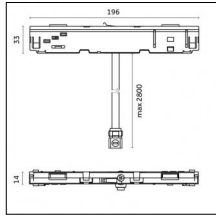

Accessories

Code 0.26824.0000 - Power adapter DALI/dimm for 3-phase track suspension kit

Type: Mounting
Finishing: Without finish / Stainless Steel / Natural aluminium (Standard)
Description: Traceline Pendant / Deep Pendant: the use of codes 0.26823 and 0.26824 requires the replacement of the cable supplied with the product with the one supplied with the accessory.