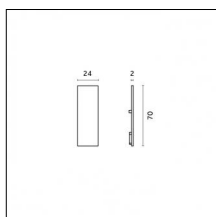

Accessories

Code 0.26812.00E0 - End caps (2x) Traceline Surface/Pendant

Type: Mounting
Finishing: Brushed gold