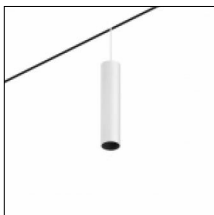

Yori Pendant Ghostrack Ø60mm - Traceline - Yori Pendant Ghostrack Ø60mm - 205mm

From the Yori Evo Ghostrack family, a new line of suspension luminaires is born: Yori Evo Ghostrack Pendant allows a discreet installation thanks to the invisible adapter and driver. It comes in four different sizes and a wide range of finishes...