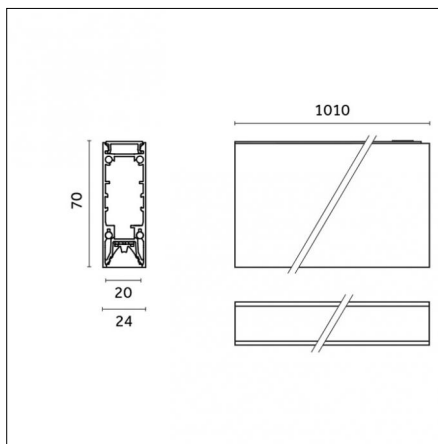

Indoor | Ceiling mounted luminaires | Traceline Surface/Pendant - Yori Module

Product No optic

IP20

Risk 0

850°

Code 0.BM998.TSN0

Light source features

Number of light sources: 0
Source type: FOR SPOT TS
Watt: 0
SDCM/L90 B10: < 0 / 0

Electrical features

Driver included: YES
Driver position: integrated
Driver type: On-Off 120/277 Vac 50/60 Hz
Isolation class: Class II
Driver note: 35W - 800mA

Optical features

Beam angle: No optic
Interchangeable optic (IOS): NO

Physical features

Material: Extruded aluminum
Mounting: Surface mounted
Finishing: Brushed copper

Notes:

- End caps not included, to be ordered separately
- For configuration of Yori Evo Spotlights with Traceline modules, pick up Traceline driver options (no Ghostrack driver needed).

Luminaire constructed in conformity with Directives 2014/35/EU (LV), 2014/30/EU (EMC), 2009/125/EC (Ecodesign) with Regulations (EC) No 245/2009, (EU) No 347/2010 and (EU) 2015/1428 (for luminaires with fluorescent and metal halide lamps only), 2009/125/EC (Ecodesign) with Regulations (EU) No 1194/2012 and 2015/1428 (for LED luminaires only), 2011/65/EU (RoHS 2) and 2012/19/EU (WEEE).

Reggiani SPA Illuminazione

Viale Monza, 16 20845 Sovico (MB) Italy
Tel. (+39) 039 2071.1 fax (+39) 039 2071 999

www.reggiani.net
contact@reggiani.net