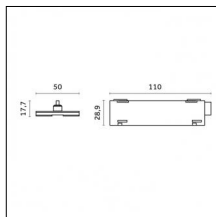

Code 0.26822.0031 - Suspension set for 3-phase track - long bracket (1x)

Type: Mounting
Finishing: Embossed matt black (Standard)
Description: Ghosttrack adapter for 3-phase track, 3000m cable, long bracket (1x)