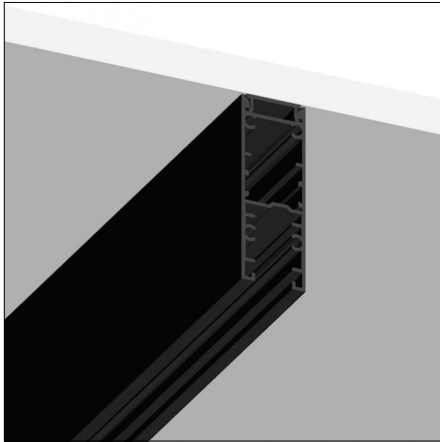

Indoor | Ceiling mounted luminaires | Traceline Surface/Pendant - Yori Module

Product No optic

01

IP20

Risk 0

850°

Code 0.BM952.TS01

Light source features

Number of light sources: 0
Source type: FOR SPOT TS
Watt: 0
SDCM/L90 B10: < 0 / 0

Electrical features

Driver included: YES
Driver position: integrated
Driver type: On-Off 120/277 Vac 50/60 Hz
Isolation class: Class II
Driver note: 35W - 250mA

Optical features

Beam angle: No optic
Interchangeable optic (IOS): NO

Physical features

Material: Extruded aluminum
Mounting: Surface mounted
Finishing: Chrome

Notes:

- End caps not included, to be ordered separately
- For configuration of Yori Evo Spotlights with Traceline modules, pick up Traceline driver options (no Ghostrack driver needed).

Luminaire constructed in conformity with Directives 2014/35/EU (LV), 2014/30/EU (EMC), 2009/125/EC (Ecodesign) with Regulations (EC) No 245/2009, (EU) No 347/2010 and (EU) 2015/1428 (for luminaires with fluorescent and metal halide lamps only), 2009/125/EC (Ecodesign) with Regulations (EU) No 1194/2012 and 2015/1428 (for LED luminaires only), 2011/65/EU (RoHS 2) and 2012/19/EU (WEEE).

Reggiani SPA Illuminazione

Viale Monza, 16 20845 Sovico (MB) Italy
Tel. (+39) 039 2071.1 fax (+39) 039 2071 999

www.reggiani.net
contact@reggiani.net