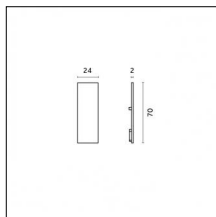

Code 0.26812.00D0 - End caps (2x) Traceline Surface/Pendant

Type: Mounting
Finishing: Brushed brass