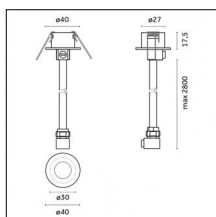

Code 0.26829.0012 - Power cable (ON-OFF/BLUETOOTH) with Recessed trimless base - 3000mm

Type: Structural
Finishing: Embossed matt white (Standard)