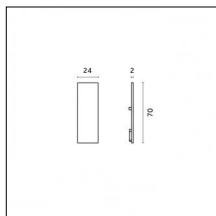

Code 0.26812.00M0 - End caps (2x) Traceline Surface/Pendant

Type: Mounting
Finishing: Brushed aluminum