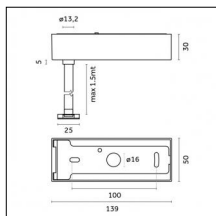

Type: Structural
Finishing: Embossed matt white (Standard)

Code 0.26829.0031 - Power cable (ON-OFF/BLUETOOTH) with Recessed trimless base - 3000mm

Type: Structural
Finishing: Embossed matt black (Standard)