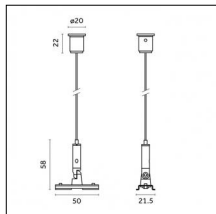

Code 0.26878.0000 - Suspension accessory joint for long bracket

Type: Structural
Finishing: Without finish / Stainles Steel / Natural aluminium (Standard)