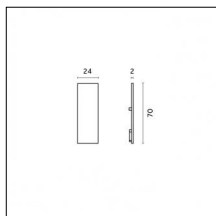

Code 0.26812.00N0 - End caps (2x) Traceline Surface/Pendant

Type: Mounting
Finishing: Brushed copper