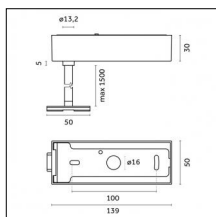

Code 0.26820.0012 - Suspension set with 1,5m tige and long bracket (1x)

Type: Mounting
Finishing: Embossed matt white (Standard)
Description: Ceiling surface base, aluminium box, 1,5m rod, long bracket (1x)

Luminaire constructed in conformity with Directives 2014/35/EU (LV), 2014/30/EU (EMC), 2009/125/EC (Ecodesign) with Regulations (EC) No 245/2009, (EU) No 347/2010 and (EU) 2015/1428 (for luminaires with fluorescent and metal halide lamps only), 2009/125/EC (Ecodesign) with Regulations (EU) No 1194/2012 and 2015/1428 (for LED luminaires only), 2011/65/EU (RoHS 2) and 2012/19/EU (WEEE).