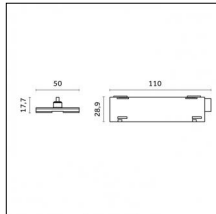

Code 0.26822.0012 - Suspension set for 3-phase track - long bracket (1x)

Type: Mounting
Finishing: Embossed matt white (Standard)
Description: Ghosttrack adapter for 3-phase track, 3000m cable, long bracket (1x)