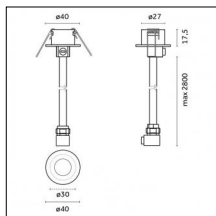

Code 0.26829.0031 - Power cable (ON-OFF/BLUETOOTH) with Recessed trimless base - 3000mm

Type: Structural
Finishing: Embossed matt black (Standard)