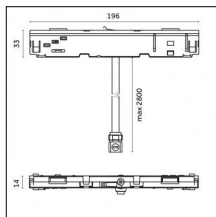

Code 0.26823.0000 - Power adapter ON-OFF/BLUETOOTH for 3-phase track suspension kit

Type: Mounting
Finishing: Without finish / Stainles Steel / Natural aluminium (Standard)
Description:
Traceline Pendant / Deep Pendant: the use of codes 0.26823 and 0.26824 requires the replacement of the cable supplied with the product with the one supplied with the accessory.

Luminaire constructed in conformity with Directives 2014/35/EU (LV), 2014/30/EU (EMC), 2009/125/EC (Ecodesign) with Regulations (EC) No 245/2009, (EU) No 347/2010 and (EU) 2015/1428 (for luminaires with fluorescent and metal halide lamps only), 2009/125/EC (Ecodesign) with Regulations (EU) No 1194/2012 and 2015/1428 (for LED luminaires only), 2011/65/EU (RoHS 2) and 2012/19/EU (WEEE).