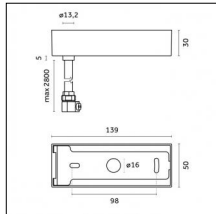

Code 0.26826.0000 - Suspension set for 3000mm cable with long bracket (1x)

Type: Structural
 Finishing: Without finish / Stainless Steel / Natural aluminium (Standard)
 Description: Long bracket with gripper Ø 1,5m, surface ceiling rose, 3000mm cable