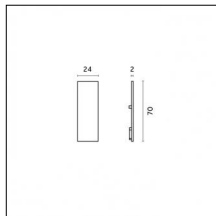

Code 0.26812.00B0 - End caps (2x) Traceline Surface/Pendant

Type: Mounting
Finishing: Royal matt black