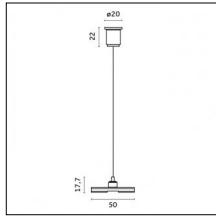

Code 0.26825.0000 - Suspension set for 3000mm cable with short brackets (2x)

Type: Structural
 Finishing: Without finish / Stainless Steel / Natural aluminium (Standard)
 Description: Short brackets (2x) with gripper Ø 1,5m, surface ceiling rose, 3000mm cable