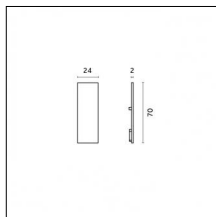

Code 0.26812.00C0 - End caps (2x) Traceline Surface/Pendant

Type: Mounting
Finishing: Royal matt white