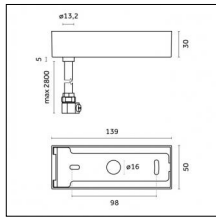

Code 0.26827.0031 - Power cable (ON-OFF/BLUETOOTH) with Surface trim base-3000mm

Type: Structural
Finishing: Embossed matt black (Standard)