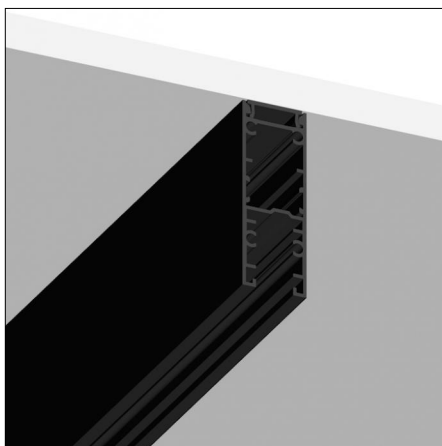

Indoor | Ceiling mounted luminaires | Traceline Surface/Pendant - Yori Module

Product No optic

Code 0.UM995.TSB0

Light source features

Number of light sources: 0
Source type: FOR SPOT TS
Watt: 0
SDCM/L90 B10: < 0 / 0

Electrical features

Driver included: YES
Driver position: integrated
Driver type: On-Off 120/277 Vac 50/60 Hz
Isolation class: Class II
Driver note: 35W - 500mA

Optical features

Beam angle: No optic
Interchangeable optic (IOS): NO

Physical features

Material: Extruded aluminum
Mounting: Surface mounted
Finishing: Royal matt black

Notes:

- End caps not included, to be ordered separately
- For configuration of Yori Evo Spotlights with Traceline modules, pick up Traceline driver options (no Ghostrack driver needed).

Luminaire constructed in conformity with Directives 2014/35/EU (LV), 2014/30/EU (EMC), 2009/125/EC (Ecodesign) with Regulations (EC) No 245/2009, (EU) No 347/2010 and (EU) 2015/1428 (for luminaires with fluorescent and metal halide lamps only), 2009/125/EC (Ecodesign) with Regulations (EU) No 1194/2012 and 2015/1428 (for LED luminaires only), 2011/65/EU (RoHS 2) and 2012/19/EU (WEEE).