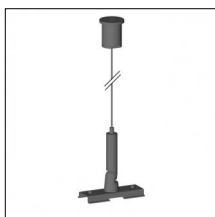

Code 0.26878.0000 - Suspension accessory joint for long bracket

Type: Structural
Finishing: Without finish / Stainles Steel / Natural aluminium (Standard)

Luminaire constructed in conformity with Directives 2014/35/EU (LV), 2014/30/EU (EMC), 2009/125/EC (Ecodesign) with Regulations (EC) No 245/2009, (EU) No 347/2010 and (EU) 2015/1428 (for luminaires with fluorescent and metal halide lamps only), 2009/125/EC (Ecodesign) with Regulations (EU) No 1194/2012 and 2015/1428 (for LED luminaires only), 2011/65/EU (RoHS 2) and 2012/19/EU (WEEE).