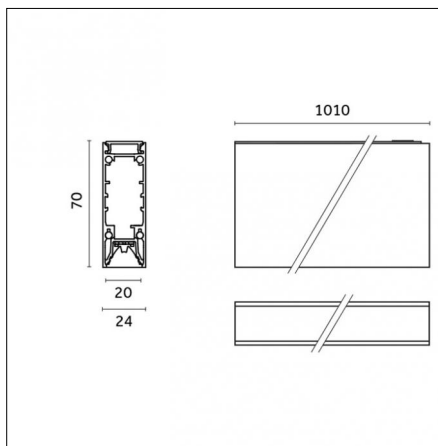

Indoor | Ceiling mounted luminaires | Traceline Surface/Pendant - Yori Module

Product No optic

Code 0.UM995.TSB0

Light source features

Number of light sources: 0
Source type: FOR SPOT TS
Watt: 0
SDCM/L90 B10: < 0 / 0

Electrical features

Driver included: YES
Driver position: integrated
Driver type: On-Off 120/277 Vac 50/60 Hz
Isolation class: Class II
Driver note: 35W - 500mA

Optical features

Beam angle: No optic
Interchangeable optic (IOS): NO

Physical features

Material: Extruded aluminum
Mounting: Surface mounted
Finishing: Royal matt black

Notes:

- End caps not included, to be ordered separately
- For configuration of Yori Evo Spotlights with Traceline modules, pick up Traceline driver options (no Ghostrack driver needed).

Luminaire constructed in conformity with Directives 2014/35/EU (LV), 2014/30/EU (EMC), 2009/125/EC (Ecodesign) with Regulations (EC) No 245/2009, (EU) No 347/2010 and (EU) 2015/1428 (for luminaires with fluorescent and metal halide lamps only), 2009/125/EC (Ecodesign) with Regulations (EU) No 1194/2012 and 2015/1428 (for LED luminaires only), 2011/65/EU (RoHS 2) and 2012/19/EU (WEEE).