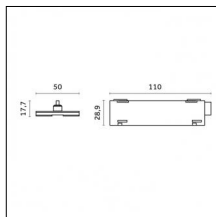

Code 0.26822.0031 - Suspension set for 3-phase track - long bracket (1x)

Type: Mounting
Finishing: Embossed matt black (Standard)
Description: Ghostrack adapter for 3-phase track, 3000m cable, long bracket (1x)