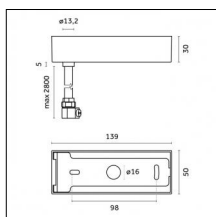

Accessories

Code 0.26828.0031 - Power cable (DALI/DIMM) with Surface trim base- 3000mm

Type: Structural
Finishing: Embossed matt black (Standard)