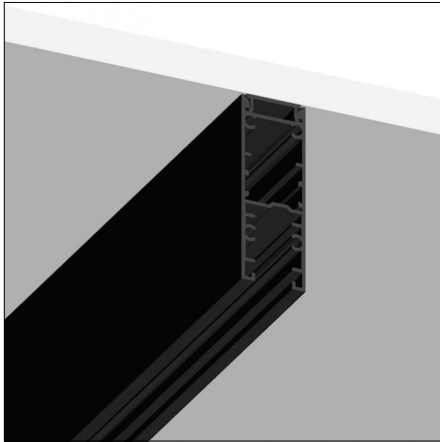

Indoor | Ceiling mounted luminaires | Traceline Surface/Pendant - Yori Module

Product No optic

12

IP20

Risk 0

850°

Code 0.UM952.TS12

Light source features

Number of light sources: 0
Source type: FOR SPOT TS
Watt: 0
SDCM/L90 B10: < 0 / 0

Electrical features

Driver included: YES
Driver position: integrated
Driver type: On-Off 120/277 Vac 50/60 Hz
Isolation class: Class II
Driver note: 35W - 250mA

Optical features

Beam angle: No optic
Interchangeable optic (IOS): NO

Physical features

Material: Extruded aluminum
Mounting: Surface mounted
Finishing: Embossed matt white (Standard)

Notes:

- End caps not included, to be ordered separately
- For configuration of Yori Evo Spotlights with Traceline modules, pick up Traceline driver options (no Ghostrack driver needed).

Luminaire constructed in conformity with Directives 2014/35/EU (LV), 2014/30/EU (EMC), 2009/125/EC (Ecodesign) with Regulations (EC) No 245/2009, (EU) No 347/2010 and (EU) 2015/1428 (for luminaires with fluorescent and metal halide lamps only), 2009/125/EC (Ecodesign) with Regulations (EU) No 1194/2012 and 2015/1428 (for LED luminaires only), 2011/65/EU (RoHS 2) and 2012/19/EU (WEEE).

Reggiani SPA Illuminazione

Viale Monza, 16 20845 Sovico (MB) Italy
Tel. (+39) 039 2071.1 fax (+39) 039 2071 999

www.reggiani.net
contact@reggiani.net