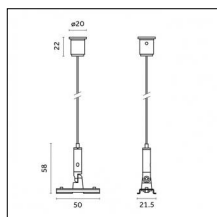

Code 0.26878.0000 - Suspension accessory joint for long bracket

Type: Structural
Finishing: Without finish / Stainles Steel / Natural aluminium (Standard)

Luminaire constructed in conformity with Directives 2014/35/EU (LV), 2014/30/EU (EMC), 2009/125/EC (Ecodesign) with Regulations (EC) No 245/2009, (EU) No 347/2010 and (EU) 2015/1428 (for luminaires with fluorescent and metal halide lamps only), 2009/125/EC (Ecodesign) with Regulations (EU) No 1194/2012 and 2015/1428 (for LED luminaires only), 2011/65/EU (RoHS 2) and 2012/19/EU (WEEE).