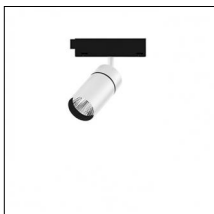

Yori Spotlights