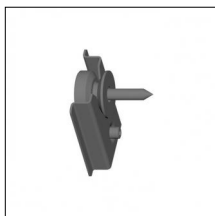

Code 0.26833.0000 - Fixing bracket for surface vertical installatio

Type: Structural
Finishing: Without finish / Stainles Steel / Natural aluminium (Standard)
Description: Traceline Surface/Pendant