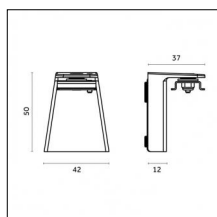

Code 0.26832.0012 - Wall bracket

Type: Structural
Finishing: Embossed matt white (Standard)