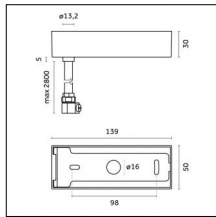

Code 0.26828.0012 - Power cable (DALI/DIMM) with Surface trim base-3000mm

Type: Structural
Finishing: Embossed matt white (Standard)

Luminaire constructed in conformity with Directives 2014/35/EU (LV), 2014/30/EU (EMC), 2009/125/EC (Ecodesign) with Regulations (EC) No 245/2009, (EU) No 347/2010 and (EU) 2015/1428 (for luminaires with fluorescent and metal halide lamps only), 2009/125/EC (Ecodesign) with Regulations (EU) No 1194/2012 and 2015/1428 (for LED luminaires only), 2011/65/EU (RoHS 2) and 2012/19/EU (WEEE).