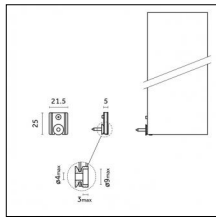

Code 0.26832.0012 - Wall bracket

Type: Structural
Finishing: Embossed matt white (Standard)

Accessories

Code 0.26832.0031 - Wall bracket

Type: Structural
Finishing: Embossed matt black (Standard)

Code 0.26833.0000 - Fixing bracket for surface vertical installatio