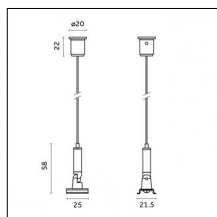

Code 0.26877.0000 - Suspension accessory joint for short brackets (2x)

Type: Structural
Finishing: Without finish / Stainles Steel / Natural aluminium (Standard)