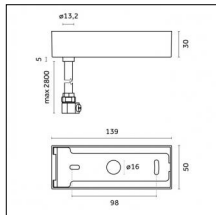

Code 0.26828.0012 - Power cable (DALI/DIMM) with Surface trim base-3000mm

Type: Structural
Finishing: Embossed matt white (Standard)

Luminaire constructed in conformity with Directives 2014/35/EU (LV), 2014/30/EU (EMC), 2009/125/EC (Ecodesign) with Regulations (EC) No 245/2009, (EU) No 347/2010 and (EU) 2015/1428 (for luminaires with fluorescent and metal halide lamps only), 2009/125/EC (Ecodesign) with Regulations (EU) No 1194/2012 and 2015/1428 (for LED luminaires only), 2011/65/EU (RoHS 2) and 2012/19/EU (WEEE).