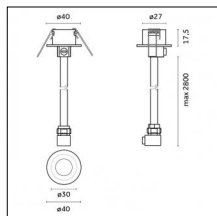

Code 0.26829.0031 - Power cable (ON-OFF/BLUETOOTH) with Recessed trimless base - 3000mm

Type: Structural
Finishing: Embossed matt black (Standard)