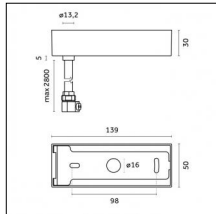

Code 0.26827.0012 - Power cable (ON-OFF/BLUETOOTH) with Surface trim base-3000mm

Type: Structural
Finishing: Embossed matt white (Standard)