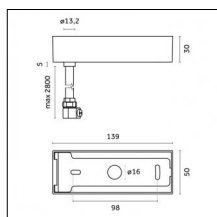

Accessories

Code 0.26828.0031 - Power cable (DALI/DIMM) with Surface trim base- 3000mm

Type: Structural
Finishing: Embossed matt black (Standard)