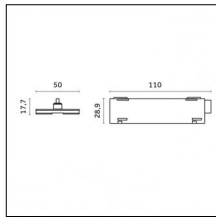

Code 0.26821.0012 - Suspension set for 3-phase track - Short brackets (2x)

Type: Mounting
Finishing: Embossed matt white (Standard)
Description: Ghostrack adapters (2x) for 3-phase track, 3000m cables, short brackets (2x)