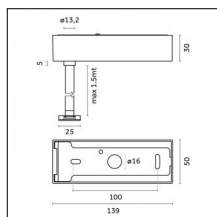

Code 0.26831.0012 - Suspension set with 1,5m tige - short brackets (2x)

Type: Structural
Finishing: Embossed matt white (Standard)
Description: Ceiling surface base, aluminium box, 1,5m rod, short brackets (2x)

Luminaire constructed in conformity with Directives 2014/35/EU (LV), 2014/30/EU (EMC), 2009/125/EC (Ecodesign) with Regulations (EC) No 245/2009, (EU) No 347/2010 and (EU) 2015/1428 (for luminaires with fluorescent and metal halide lamps only), 2009/125/EC (Ecodesign) with Regulations (EU) No 1194/2012 and 2015/1428 (for LED luminaires only), 2011/65/EU (RoHS 2) and 2012/19/EU (WEEE).