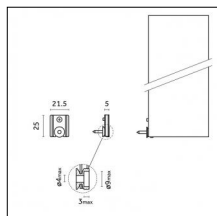

Code 0.26833.0000 - Fixing bracket for surface vertical installatio

Type: Structural
Finishing: Without finish / Stainles Steel / Natural aluminium (Standard)
Description: Traceline Surface/Pendant