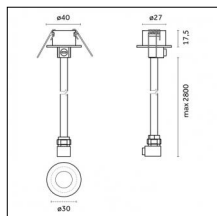

Code 0.26830.0012 - Power cable (DALI/DIMM) with Recessed trimless base - 3000mm

Type: Structural
Finishing: Embossed matt white (Standard)