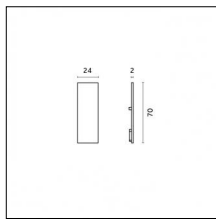

Code 0.26812.0012 - End caps (2x) Traceline Surface/Pendant

Type: Mounting
Finishing: Embossed matt white (Standard)