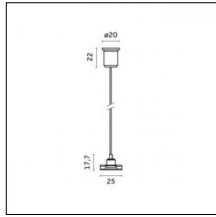

Code 0.26825.0000 - Suspension set for 3000mm cable with short brackets (2x)

Type: Structural
Finishing: Without finish / Stainless Steel / Natural aluminium (Standard)
Description: Short brackets (2x) with gripper Ø 1,5m, surface ceiling rose, 3000mm cable