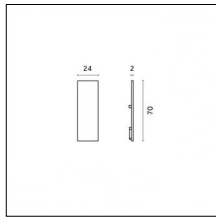

Accessories

Code 0.26812.0001 - End caps (2x) Traceline Surface/Pendant

Type: Mounting
Finishing: Chrome