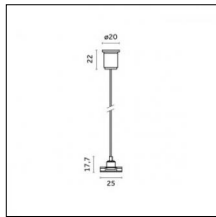

Code 0.26825.0000 - Suspension set for 3000mm cable with short brackets (2x)

Type: Structural
Finishing: Without finish / Stainless Steel / Natural aluminium (Standard)
Description: Short brackets (2x) with gripper Ø 1,5m, surface ceiling rose, 3000mm cable