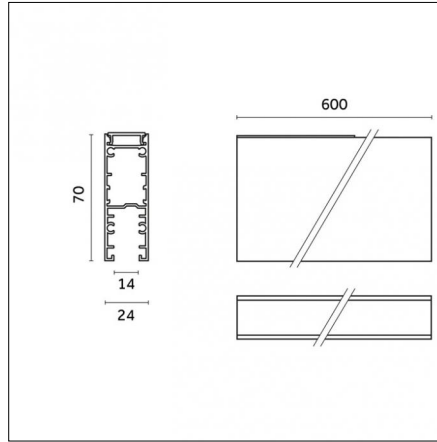

Indoor | Ceiling mounted luminaires | Traceline Surface/Pendant - Yori Module

Product No optic

01

IP20

Risk 0

850°

Code 0.BM952.TS01

Light source features