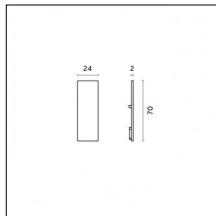

Code 0.26812.0031 - End caps (2x) Traceline Surface/Pendant

Type: Mounting
Finishing: Embossed matt black (Standard)