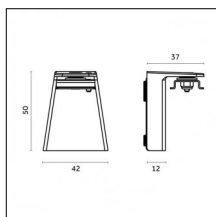

Code 0.26832.0012 - Wall bracket

Type: Structural
Finishing: Embossed matt white (Standard)