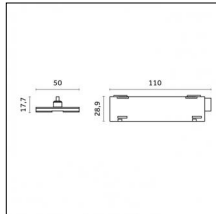

Code 0.26821.0031 - Suspension set for 3-phase track - Short brackets (2x)

Type: Mounting
Finishing: Embossed matt black (Standard)
Description: Ghosttrack adapters (2x) for 3-phase track, 3000m cables, short brackets (2x)