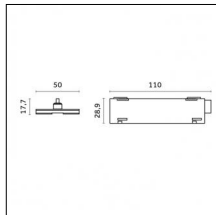

Code 0.26822.0031 - Suspension set for 3-phase track - long bracket (1x)

Type: Mounting
Finishing: Embossed matt black (Standard)
Description: Ghosttrack adapter for 3-phase track, 3000m cable, long bracket (1x)