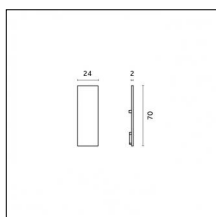

Code 0.26812.00L0 - End caps (2x) Traceline Surface/Pendant

Type: Mounting
Finishing: Antiqued brushed bronze