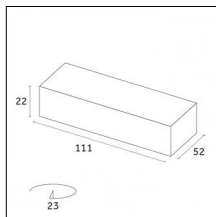

Code V.30840.0000 - Driver

Type: DIMM 1-10V
Watt: W - AC Input: 110-240V - mA:500mA
Description: