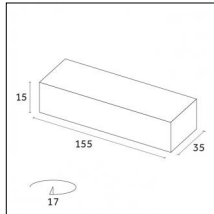

Code H.30832.0000 - Dimmer

Type: Bluetooth
Watt: W - AC Input: 24-48Vcc - mA:350mA
Description: