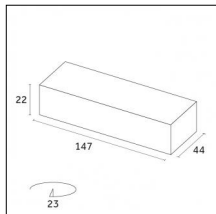

Code 0.30838.0000 - Driver

Type: On-Off
Watt: W - AC Input: 220-240Vac - mA:250mA
Description: