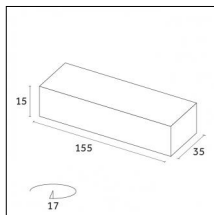

Code H.30834.0000 - Dimmer

Type: Bluetooth
Watt: W - AC Input: 24-48Vcc - mA:600mA
Description: