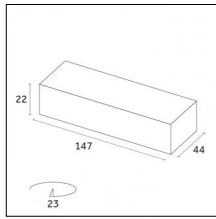

Driver

Code 0.30841.0000 - Driver

Type: On-Off
Watt: W - AC Input: 220-240Vac - mA:700mA
Description: