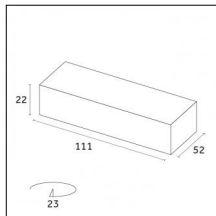

Code 0.30844.0000 - Driver

Type: On-Off
Watt: W - AC Input: 110-240Vac - mA:350LVmA
Description: