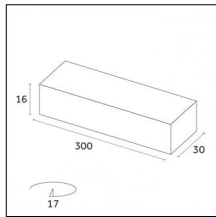

Code 0.30829.0000 - Driver

Type: On-Off
Watt: W - AC Input: 120-240V - mA:mA
Description: