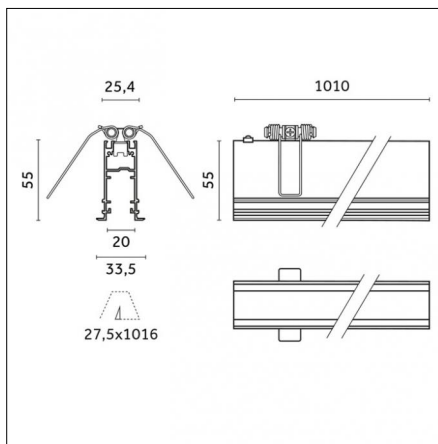

Indoor | Recessed luminaires | Traceline Recessed - Yori Module

Product No optic

31 IP20 Risk 0 850°

Code X.BM890.TS31

Light source features

Number of light sources: 0
Source type: FOR SPOT TS
Watt: 0
SDCM/L90 B10: < 0 / 0

Electrical features

Driver included: NO
Driver position: remote
Driver type: no driver included 220/240 Vac 50/60 Hz
Isolation class: Class II
Driver note: See wiring diagrams for configurations

Optical features

Beam angle: No optic
Interchangeable optic (IOS): NO

Physical features

Material: Extruded aluminum
Mounting: Recessed
Finishing: Embossed matt black (Standard)

Notes:

-End caps not included, to be ordered separately
-For configuration of Yori Evo Spotlights with Traceline modules, pick up Traceline driver options (no Ghosttrack driver needed).

Luminaire constructed in conformity with Directives 2014/35/EU (LV), 2014/30/EU (EMC), 2009/125/EC (Ecodesign) with Regulations (EC) No 245/2009, (EU) No 347/2010 and (EU) 2015/1428 (for luminaires with fluorescent and metal halide lamps only), 2009/125/EC (Ecodesign) with Regulations (EU) No 1194/2012 and 2015/1428 (for LED luminaires only), 2011/65/EU (RoHS 2) and 2012/19/EU (WEEE).

Reggiani SPA Illuminazione
Viale Monza, 16 20845 Sovico (MB) Italy
Tel. (+39) 039 2071.1 fax (+39) 039 2071 999

www.reggiani.net
contact@reggiani.net