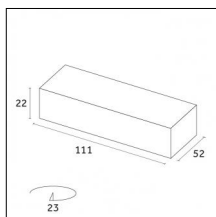

Code 0.30845.0000 - Driver

Type: On-Off
Watt: W - AC Input: 110-240Vac - mA:700LVmA
Description: