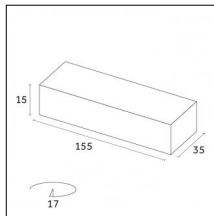

Code H.30833.0000 - Dimmer

Type: Bluetooth
Watt: W - AC Input: 24-48Vcc - mA:500mA
Description: