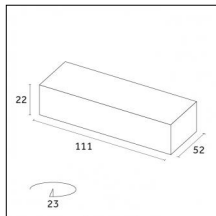

Code V.30845.0000 - Driver

Type: DIMM 1-10V
Watt: W - AC Input: 110-240V - mA:700LVmA
Description: