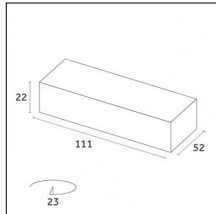

Code D.30840.0000 - Driver

Type: DALI
Watt: W - AC Input: 110-240V - mA:500mA
Description: