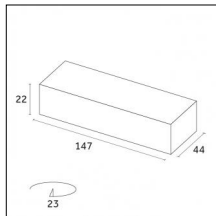

Code 0.30843.0000 - Driver

Type: On-Off
Watt: W - AC Input: 220-240Vac - mA:900mA
Description: