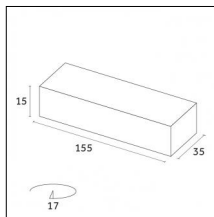

Code H.30834.0000 - Dimmer

Type: Bluetooth
Watt: W - AC Input: 24-48Vcc - mA:600mA
Description: