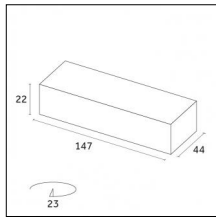

Code 0.30842.0000 - Driver

Type: On-Off
Watt: W - AC Input: 220-240Vac - mA:800mA
Description: