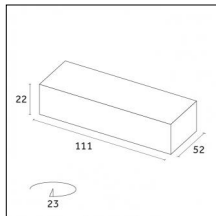

Code V.30844.0000 - Driver

Type: DIMM 1-10V
Watt: W - AC Input: 110-240V - mA:350LVmA
Description: