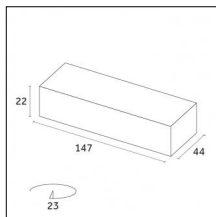

Code 0.30842.0000 - Driver

Type: On-Off
Watt: W - AC Input: 220-240Vac - mA:800mA
Description: