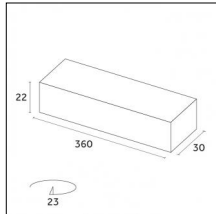

Code 0.30830.0000 - Driver

Type: On-Off
Watt: W - AC Input: 120-240V - mA:mA
Description: