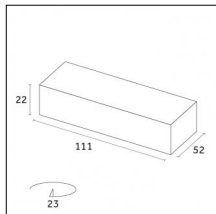

Code 0.30844.0000 - Driver

Type: On-Off
Watt: W - AC Input: 110-240Vac - mA:350LVmA
Description: