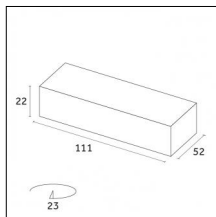

Code 0.30845.0000 - Driver

Type: On-Off
Watt: W - AC Input: 110-240Vac - mA:700LVmA
Description: