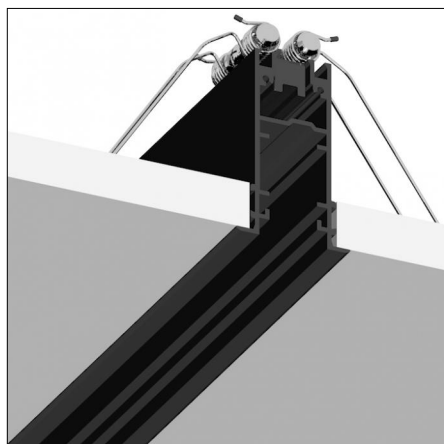

Indoor | Recessed luminaires | Traceline Recessed - Yori Module

Product No optic

31 IP20 Risk 0 850°

Code X.BM850.TS31

Light source features

Number of light sources: 0
Source type: FOR SPOT TS
Watt: 0
SDCM/L90 B10: < 0 / 0

Electrical features

Driver included: NO
Driver position: remote
Driver type: no driver included 220/240 Vac 50/60 Hz
Isolation class: Class II
Driver note: See wiring diagrams for configurations

Optical features

Beam angle: No optic
Interchangeable optic (IOS): NO

Physical features

Material: Extruded aluminum
Mounting: Recessed
Finishing: Embossed matt black (Standard)

Notes:

-End caps not included, to be ordered separately
-For configuration of Yori Evo Spotlights with Traceline modules, pick up Traceline driver options (no Ghosttrack driver needed).

Luminaire constructed in conformity with Directives 2014/35/EU (LV), 2014/30/EU (EMC), 2009/125/EC (Ecodesign) with Regulations (EC) No 245/2009, (EU) No 347/2010 and (EU) 2015/1428 (for luminaires with fluorescent and metal halide lamps only), 2009/125/EC (Ecodesign) with Regulations (EU) No 1194/2012 and 2015/1428 (for LED luminaires only), 2011/65/EU (RoHS 2) and 2012/19/EU (WEEE).

Reggiani SPA Illuminazione
Viale Monza, 16 20845 Sovico (MB) Italy
Tel. (+39) 039 2071.1 fax (+39) 039 2071 999

www.reggiani.net
contact@reggiani.net