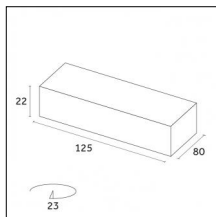

Code V.30841.0000 - Driver

Type: DIMM 1-10V
Watt: W - AC Input: 110-240V - mA:700mA
Description: