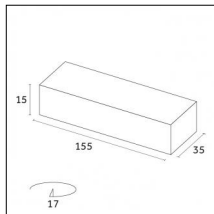

Code H.30833.0000 - Dimmer

Type: Bluetooth
Watt: W - AC Input: 24-48Vcc - mA:500mA
Description: