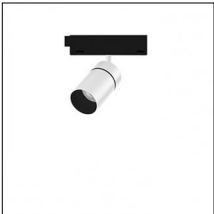

Yori Evo Ghostrack Mini - Ø43mm / 1X / Precision

Yori Evo Ghostrack lets you create unique lighting schemes and configurations. Thanks to its brand new patented technology it features an invisible adapter and driver for single or clusters installations on a standard 3-circuit track. The series includes new optics that allow outstanding light output...