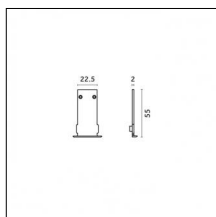

Code 0.26809.00C0 - End caps (2x) Traceline Deep Recessed Trim

Type: Mounting
Finishing: Royal matt white