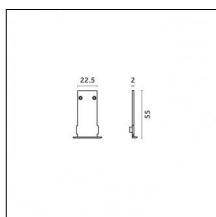

Accessories

Code 0.26809.0001 - End caps (2x) Traceline Deep Recessed Trim

Type: Mounting
Finishing: Chrome