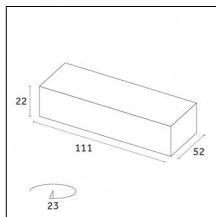

Code V.30846.0000 - Driver

Type: DIMM 1-10V
Watt: W - AC Input: 110-240V - mA:900LVmA
Description: