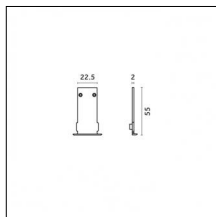

Code 0.26809.00T1 - End caps (2x) Traceline Deep Recessed Trim

Type: Mounting
Finishing: Anodized Bronze