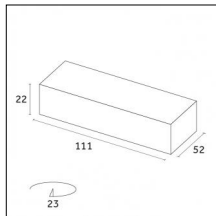

Code D.30840.0000 - Driver

Type: DALI
Watt: W - AC Input: 110-240V - mA:500mA
Description: