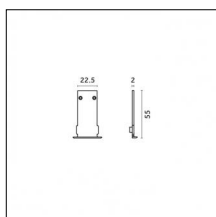

Code 0.26809.0012 - End caps (2x) Traceline Deep Recessed Trim

Type: Mounting
Finishing: Embossed matt white (Standard)