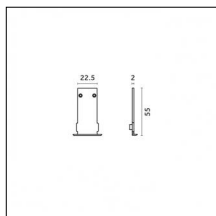

Code 0.26809.00B0 - End caps (2x) Traceline Deep Recessed Trim

Type: Mounting
Finishing: Royal matt black