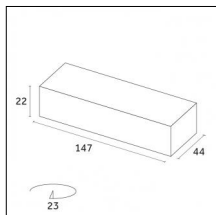

Code 0.30839.0000 - Driver

Type: On-Off
Watt: W - AC Input: 220-240Vac - mA:350mA
Description: