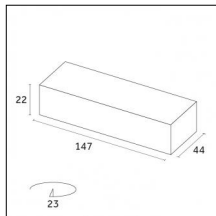

Code 0.30838.0000 - Driver

Type: On-Off
Watt: W - AC Input: 220-240Vac - mA:250mA
Description: