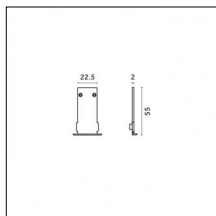

Accessories

Code 0.26809.0001 - End caps (2x) Traceline Deep Recessed Trim

Type: Mounting
Finishing: Chrome

Code 0.26809.0012 - End caps (2x) Traceline Deep Recessed Trim

Type: Mounting
Finishing: Embossed matt white (Standard)