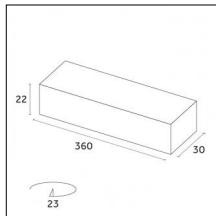

Code 0.30830.0000 - Driver

Type: On-Off
Watt: W - AC Input: 120-240V - mA:mA
Description: