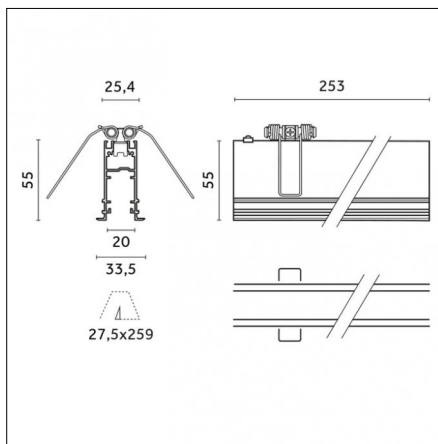

Indoor | Recessed luminaires | Traceline Recessed - Yori Module

Product No optic

12

IP20

Risk 0

850°

Code X.BM820.TS12

Light source features

Number of light sources: 0
Source type: FOR SPOT TS
Watt: 0
SDCM/L90 B10: < 0 / 0

Electrical features

Driver included: NO
Driver position: remote
Driver type: no driver included 220/240 Vac 50/60 Hz
Isolation class: Class II
Driver note: See wiring diagrams for configurations

Optical features

Beam angle: No optic
Interchangeable optic (IOS): NO

Physical features

Material: Extruded aluminum
Mounting: Recessed
Finishing: Embossed matt white (Standard)

Notes:

- -End caps not included, to be ordered separately
- -For configuration of Yori Evo Spotlights with Traceline modules, pick up Traceline driver options (no Ghosttrack driver needed).

Luminaire constructed in conformity with Directives 2014/35/EU (LV), 2014/30/EU (EMC), 2009/125/EC (Ecodesign) with Regulations (EC) No 245/2009, (EU) No 347/2010 and (EU) 2015/1428 (for luminaires with fluorescent and metal halide lamps only), 2009/125/EC (Ecodesign) with Regulations (EU) No 1194/2012 and 2015/1428 (for LED luminaires only), 2011/65/EU (RoHS 2) and 2012/19/EU (WEEE).

Reggiani SPA Illuminazione

Viale Monza, 16 20845 Sovico (MB) Italy
Tel. (+39) 039 2071.1 fax (+39) 039 2071 999

www.reggiani.net
contact@reggiani.net