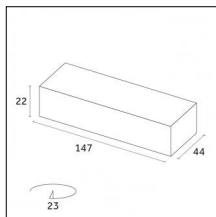

Code 0.30840.0000 - Driver

Type: On-Off
Watt: W - AC Input: 220-240Vac - mA:500mA
Description: