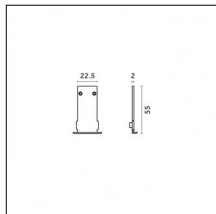

Code 0.26809.00N0 - End caps (2x) Traceline Deep Recessed Trim

Type: Mounting
Finishing: Brushed copper