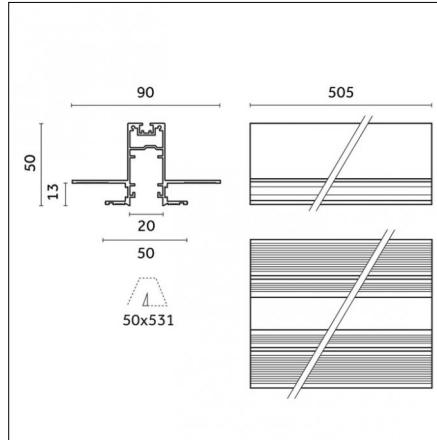

Indoor | Recessed luminaires | Traceline Recessed - Yori Module

Product No optic

31

IP20

Risk 0

850°

Code X.HM850.TS31

Light source features

Number of light sources: 0
Source type: FOR SPOT TS
Watt: 0
SDCM/L90 B10: < 0 / 0

Electrical features

Driver included: NO
Driver position: remote
Driver type: no driver included 220/240 Vac 50/60 Hz
Isolation class: Class II
Driver note: See wiring diagrams for configurations

Optical features

Beam angle: No optic
Interchangeable optic (IOS): NO

Physical features

Material: Extruded aluminum
Mounting: Recessed
Finishing: Embossed matt black (Standard)

Notes:

-End caps not included, to be ordered separately
-For configuration of Yori Evo Spotlights with Traceline modules, pick up Traceline driver options (no Ghosttrack driver needed).

Luminaire constructed in conformity with Directives 2014/35/EU (LV), 2014/30/EU (EMC), 2009/125/EC (Ecodesign) with Regulations (EC) No 245/2009, (EU) No 347/2010 and (EU) 2015/1428 (for luminaires with fluorescent and metal halide lamps only), 2009/125/EC (Ecodesign) with Regulations (EU) No 1194/2012 and 2015/1428 (for LED luminaires only), 2011/65/EU (RoHS 2) and 2012/19/EU (WEEE).

Reggiani SPA Illuminazione

Viale Monza, 16 20845 Sovico (MB) Italy
Tel. (+39) 039 2071.1 fax (+39) 039 2071 999

www.reggiani.net
contact@reggiani.net