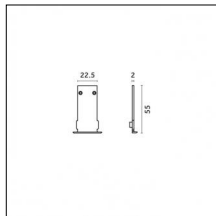

Accessories

Code 0.26809.00E0 - End caps (2x) Traceline Deep Recessed Trim

Type: Mounting
Finishing: Brushed gold

Code 0.26809.00L0 - End caps (2x) Traceline Deep Recessed Trim

Type: Mounting
Finishing: Antiqued brushed bronze