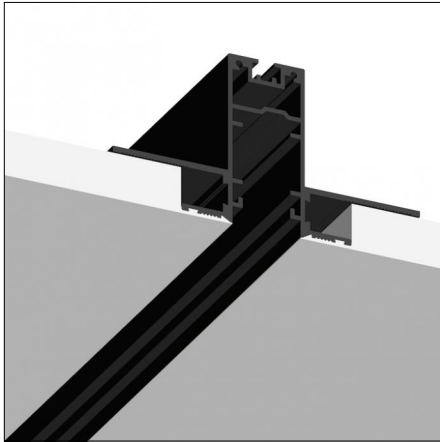

Indoor | Recessed luminaires | Traceline Recessed - Yori Module

Product No optic

31 IP20 Risk 0 850° NO NO 5 CE

Code X.HM820.TS31

Light source features

Number of light sources: 0
Source type: FOR SPOT TS
Watt: 0
SDCM/L90 B10: < 0 / 0

Electrical features

Driver included: NO
Driver position: remote
Driver type: no driver included 220/240 Vac 50/60 Hz
Isolation class: Class II
Driver note: See wiring diagrams for configurations

Optical features

Beam angle: No optic
Interchangeable optic (IOS): NO

Physical features

Material: Extruded aluminum
Mounting: Recessed
Finishing: Embossed matt black (Standard)

Notes:

-End caps not included, to be ordered separately
-For configuration of Yori Evo Spotlights with Traceline modules, pick up Traceline driver options (no Ghosttrack driver needed).

Luminaire constructed in conformity with Directives 2014/35/EU (LV), 2014/30/EU (EMC), 2009/125/EC (Ecodesign) with Regulations (EC) No 245/2009, (EU) No 347/2010 and (EU) 2015/1428 (for luminaires with fluorescent and metal halide lamps only), 2009/125/EC (Ecodesign) with Regulations (EU) No 1194/2012 and 2015/1428 (for LED luminaires only), 2011/65/EU (RoHS 2) and 2012/19/EU (WEEE).

Reggiani SPA Illuminazione
Viale Monza, 16 20845 Sovico (MB) Italy
Tel. (+39) 039 2071.1 fax (+39) 039 2071 999

www.reggiani.net
contact@reggiani.net