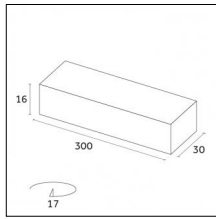

Driver

Code 0.30828.0000 - Driver

Type: On-Off
Watt: W - AC Input: 120-240V - mA:mA
Description: