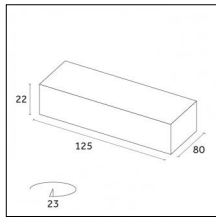

Code V.30843.0000 - Driver

Type: DIMM 1-10V
Watt: W - AC Input: 110-240V - mA:900mA
Description: