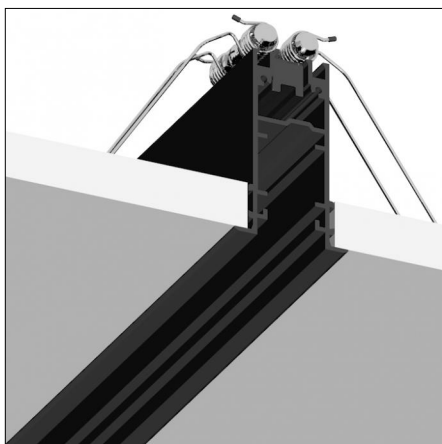

Indoor | Recessed luminaires | Traceline Recessed - Yori Module

Product No optic

12

IP20

Risk 0

850°

Code X.BM820.TS12

Light source features

Number of light sources: 0
Source type: FOR SPOT TS
Watt: 0
SDCM/L90 B10: < 0 / 0

Electrical features

Driver included: NO
Driver position: remote
Driver type: no driver included 220/240 Vac 50/60 Hz
Isolation class: Class II
Driver note: See wiring diagrams for configurations

Optical features

Beam angle: No optic
Interchangeable optic (IOS): NO

Physical features

Material: Extruded aluminum
Mounting: Recessed
Finishing: Embossed matt white (Standard)

Notes:

- -End caps not included, to be ordered separately
- -For configuration of Yori Evo Spotlights with Traceline modules, pick up Traceline driver options (no Ghosttrack driver needed).

Luminaire constructed in conformity with Directives 2014/35/EU (LV), 2014/30/EU (EMC), 2009/125/EC (Ecodesign) with Regulations (EC) No 245/2009, (EU) No 347/2010 and (EU) 2015/1428 (for luminaires with fluorescent and metal halide lamps only), 2009/125/EC (Ecodesign) with Regulations (EU) No 1194/2012 and 2015/1428 (for LED luminaires only), 2011/65/EU (RoHS 2) and 2012/19/EU (WEEE).

Reggiani SPA Illuminazione

Viale Monza, 16 20845 Sovico (MB) Italy
Tel. (+39) 039 2071.1 fax (+39) 039 2071 999

www.reggiani.net
contact@reggiani.net