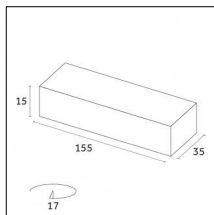

Code H.30835.0000 - Dimmer

Type: Bluetooth
Watt: W - AC Input: 24-48Vcc - mA:700mA
Description: