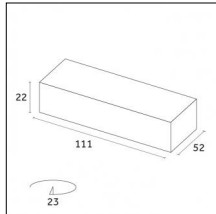

Code V.30838.0000 - Driver

Type: DIMM 1-10V
Watt: W - AC Input: 110-240V - mA:250mA
Description: