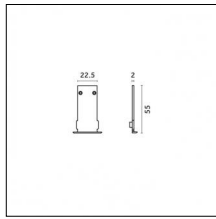

Accessories

Code 0.26809.00E0 - End caps (2x) Traceline Deep Recessed Trim

Type: Mounting
Finishing: Brushed gold