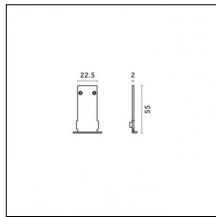

Code 0.26809.00L0 - End caps (2x) Traceline Deep Recessed Trim

Type: Mounting
Finishing: Antiqued brushed bronze