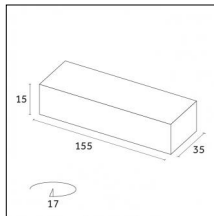

Code H.30832.0000 - Dimmer

Type: Bluetooth
Watt: W - AC Input: 24-48Vcc - mA:350mA
Description: