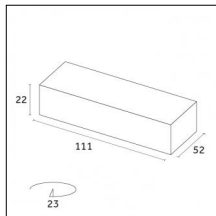

Code V.30839.0000 - Driver

Type: DIMM 1-10V
Watt: W - AC Input: 110-240V - mA:350mA
Description: