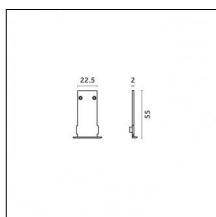

Accessories

Code 0.26809.0001 - End caps (2x) Traceline Deep Recessed Trim

Type: Mounting
Finishing: Chrome

Code 0.26809.0012 - End caps (2x) Traceline Deep Recessed Trim

Type: Mounting
Finishing: Embossed matt white (Standard)