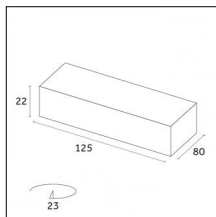

Code D.30843.0000 - Driver

Type: DALI
Watt: W - AC Input: 110-240V - mA:900mA
Description: