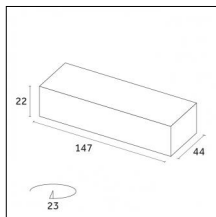

Code 0.30839.0000 - Driver

Type: On-Off
Watt: W - AC Input: 220-240Vac - mA:350mA
Description: