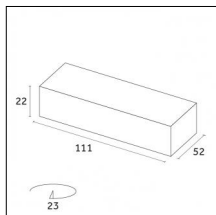

Code V.30840.0000 - Driver

Type: DIMM 1-10V
Watt: W - AC Input: 110-240V - mA:500mA
Description: