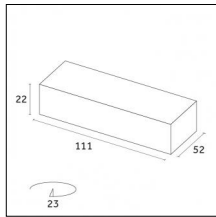

Driver

Code D.30838.0000 - Driver

Type: DALI
Watt: W - AC Input: 110-240V - mA:250mA
Description: