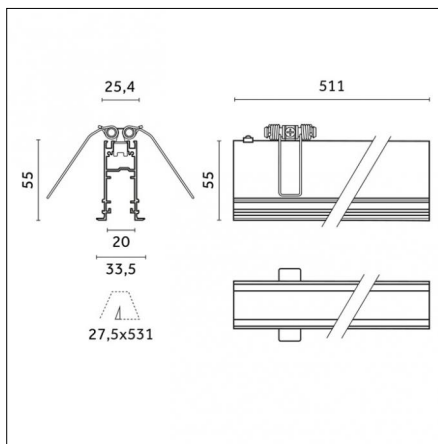

Indoor | Recessed luminaires | Traceline Recessed - Yori Module

Product No optic

31 IP20 Risk 0 850°

Code X.BM850.TS31

Light source features

Number of light sources: 0
Source type: FOR SPOT TS
Watt: 0
SDCM/L90 B10: < 0 / 0

Electrical features

Driver included: NO
Driver position: remote
Driver type: no driver included 220/240 Vac 50/60 Hz
Isolation class: Class II
Driver note: See wiring diagrams for configurations

Optical features

Beam angle: No optic
Interchangeable optic (IOS): NO

Physical features

Material: Extruded aluminum
Mounting: Recessed
Finishing: Embossed matt black (Standard)

Notes:

-End caps not included, to be ordered separately
-For configuration of Yori Evo Spotlights with Traceline modules, pick up Traceline driver options (no Ghosttrack driver needed).

Luminaire constructed in conformity with Directives 2014/35/EU (LV), 2014/30/EU (EMC), 2009/125/EC (Ecodesign) with Regulations (EC) No 245/2009, (EU) No 347/2010 and (EU) 2015/1428 (for luminaires with fluorescent and metal halide lamps only), 2009/125/EC (Ecodesign) with Regulations (EU) No 1194/2012 and 2015/1428 (for LED luminaires only), 2011/65/EU (RoHS 2) and 2012/19/EU (WEEE).

Reggiani SPA Illuminazione
Viale Monza, 16 20845 Sovico (MB) Italy
Tel. (+39) 039 2071.1 fax (+39) 039 2071 999

www.reggiani.net
contact@reggiani.net