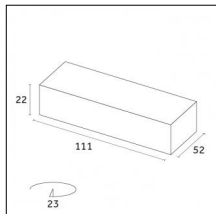

Code V.30839.0000 - Driver

Type: DIMM 1-10V
Watt: W - AC Input: 110-240V - mA:350mA
Description: