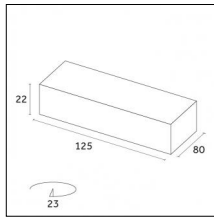

Driver

Code D.30845.0000 - Driver

Type: DALI
Watt: W - AC Input: 110-240V - mA:700LVmA
Description: