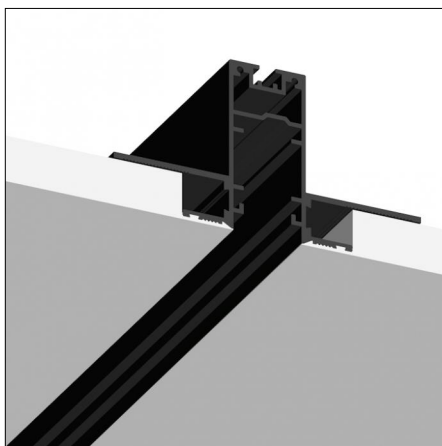

Indoor | Recessed luminaires | Traceline Recessed - Yori Module

Product No optic

12

IP20

Risk 0

850°

Code X.HM890.TS12

Light source features

Number of light sources: 0
Source type: FOR SPOT TS
Watt: 0
SDCM/L90 B10: < 0 / 0

Electrical features

Driver included: NO
Driver position: remote
Driver type: no driver included 220/240 Vac 50/60 Hz
Isolation class: Class II
Driver note: See wiring diagrams for configurations

Optical features

Beam angle: No optic
Interchangeable optic (IOS): NO

Physical features

Material: Extruded aluminum
Mounting: Recessed
Finishing: Embossed matt white (Standard)

Notes:

-End caps not included, to be ordered separately
-For configuration of Yori Evo Spotlights with Traceline modules, pick up Traceline driver options (no Ghosttrack driver needed).

Luminaire constructed in conformity with Directives 2014/35/EU (LV), 2014/30/EU (EMC), 2009/125/EC (Ecodesign) with Regulations (EC) No 245/2009, (EU) No 347/2010 and (EU) 2015/1428 (for luminaires with fluorescent and metal halide lamps only), 2009/125/EC (Ecodesign) with Regulations (EU) No 1194/2012 and 2015/1428 (for LED luminaires only), 2011/65/EU (RoHS 2) and 2012/19/EU (WEEE).

Reggiani SPA Illuminazione

Viale Monza, 16 20845 Sovico (MB) Italy
Tel. (+39) 039 2071.1 fax (+39) 039 2071 999

www.reggiani.net
contact@reggiani.net