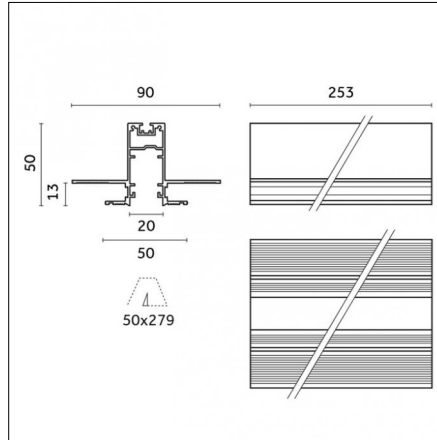

Indoor | Recessed luminaires | Traceline Recessed - Yori Module

Product No optic

31 IP20 Risk 0 850° NO NO 5 CE

Code X.HM820.TS31

Light source features

Number of light sources: 0
Source type: FOR SPOT TS
Watt: 0
SDCM/L90 B10: < 0 / 0

Electrical features

Driver included: NO
Driver position: remote
Driver type: no driver included 220/240 Vac 50/60 Hz
Isolation class: Class II
Driver note: See wiring diagrams for configurations

Optical features

Beam angle: No optic
Interchangeable optic (IOS): NO

Physical features

Material: Extruded aluminum
Mounting: Recessed
Finishing: Embossed matt black (Standard)

Notes:

-End caps not included, to be ordered separately
-For configuration of Yori Evo Spotlights with Traceline modules, pick up Traceline driver options (no Ghosttrack driver needed).

Luminaire constructed in conformity with Directives 2014/35/EU (LV), 2014/30/EU (EMC), 2009/125/EC (Ecodesign) with Regulations (EC) No 245/2009, (EU) No 347/2010 and (EU) 2015/1428 (for luminaires with fluorescent and metal halide lamps only), 2009/125/EC (Ecodesign) with Regulations (EU) No 1194/2012 and 2015/1428 (for LED luminaires only), 2011/65/EU (RoHS 2) and 2012/19/EU (WEEE).

Reggiani SPA Illuminazione
Viale Monza, 16 20845 Sovico (MB) Italy
Tel. (+39) 039 2071.1 fax (+39) 039 2071 999

www.reggiani.net
contact@reggiani.net