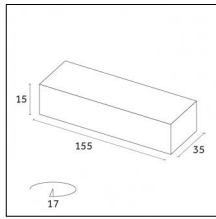

Driver

Code H.30836.0000 - Dimmer

Type: Bluetooth
Watt: W - AC Input: 24-48Vcc - mA:800mA
Description: