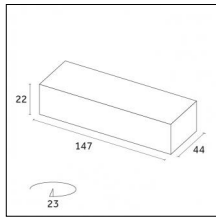

Driver

Code 0.30841.0000 - Driver

Type: On-Off
Watt: W - AC Input: 220-240Vac - mA:700mA
Description: