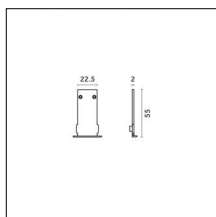

Code 0.26809.00D0 - End caps (2x) Traceline Deep Recessed Trim

Type: Mounting
Finishing: Brushed brass