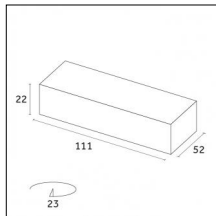

Code V.30838.0000 - Driver

Type: DIMM 1-10V
Watt: W - AC Input: 110-240V - mA:250mA
Description: