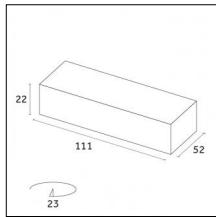

Code D.30839.0000 - Driver

Type: DALI
Watt: W - AC Input: 110-240V - mA:350mA
Description: