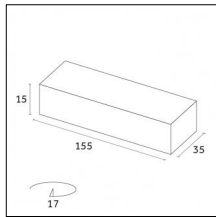

Code H.30837.0000 - Dimmer

Type: Bluetooth
Watt: W - AC Input: 24-48Vcc - mA:900mA
Description: