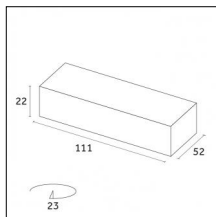

Code 0.30846.0000 - Driver

Type: On-Off
Watt: W - AC Input: 110-240Vac - mA:900LVmA
Description: