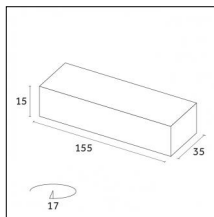

Code H.30835.0000 - Dimmer

Type: Bluetooth
Watt: W - AC Input: 24-48Vcc - mA:700mA
Description: