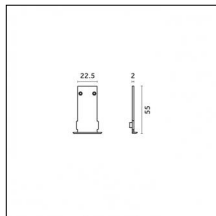

Code 0.26809.00N0 - End caps (2x) Traceline Deep Recessed Trim

Type: Mounting
Finishing: Brushed copper