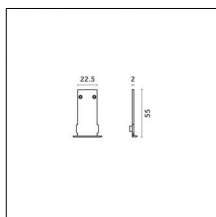

Code 0.26809.00T1 - End caps (2x) Traceline Deep Recessed Trim

Type: Mounting
Finishing: Anodized Bronze