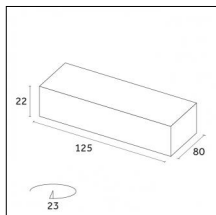

Code D.30842.0000 - Driver

Type: DALI
Watt: W - AC Input: 110-240V - mA:800mA
Description: