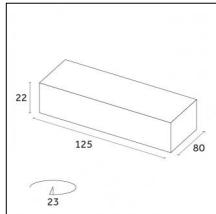

Code D.30841.0000 - Driver

Type: DALI
Watt: W - AC Input: 110-240V - mA:700mA
Description: