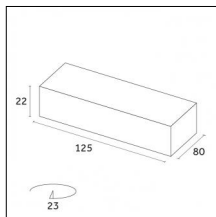

Code D.30842.0000 - Driver

Type: DALI
Watt: W - AC Input: 110-240V - mA:800mA
Description: