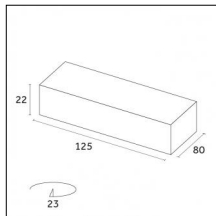

Code D.30841.0000 - Driver

Type: DALI
Watt: W - AC Input: 110-240V - mA:700mA
Description: