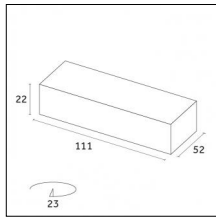

Driver

Code D.30838.0000 - Driver

Type: DALI
Watt: W - AC Input: 110-240V - mA:250mA
Description: