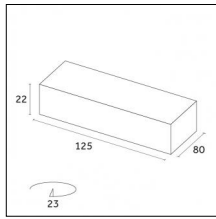

Driver

Code V.30842.0000 - Driver

Type: DIMM 1-10V
Watt: W - AC Input: 110-240V - mA:800mA
Description: