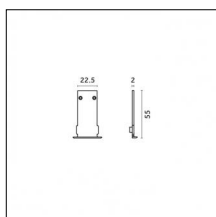

Accessories

Code 0.26809.0001 - End caps (2x) Traceline Deep Recessed Trim

Type: Mounting
Finishing: Chrome

Code 0.26809.0012 - End caps (2x) Traceline Deep Recessed Trim

Type: Mounting
Finishing: Embossed matt white (Standard)