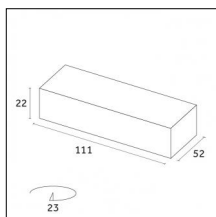

Code 0.30846.0000 - Driver

Type: On-Off
Watt: W - AC Input: 110-240Vac - mA:900LVmA
Description: