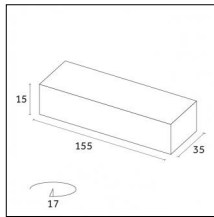

Code H.30831.0000 - Dimmer

Type: Bluetooth
Watt: W - AC Input: 24-48Vcc - mA:250mA
Description: