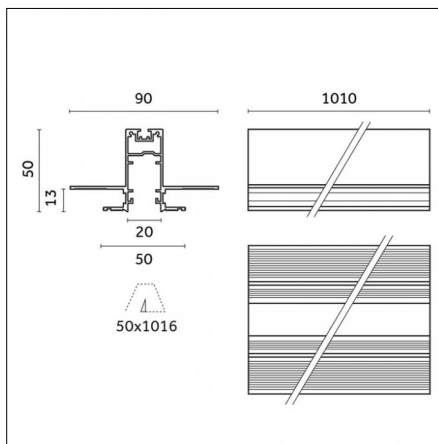

Indoor | Recessed luminaires | Traceline Recessed - Yori Module

Product No optic

12

IP20

Risk 0

850°

Code X.HM890.TS12

Light source features

Number of light sources: 0
Source type: FOR SPOT TS
Watt: 0
SDCM/L90 B10: < 0 / 0

Electrical features

Driver included: NO
Driver position: remote
Driver type: no driver included 220/240 Vac 50/60 Hz
Isolation class: Class II
Driver note: See wiring diagrams for configurations

Optical features

Beam angle: No optic
Interchangeable optic (IOS): NO

Physical features

Material: Extruded aluminum
Mounting: Recessed
Finishing: Embossed matt white (Standard)

Notes:

-End caps not included, to be ordered separately
-For configuration of Yori Evo Spotlights with Traceline modules, pick up Traceline driver options (no Ghosttrack driver needed).

Luminaire constructed in conformity with Directives 2014/35/EU (LV), 2014/30/EU (EMC), 2009/125/EC (Ecodesign) with Regulations (EC) No 245/2009, (EU) No 347/2010 and (EU) 2015/1428 (for luminaires with fluorescent and metal halide lamps only), 2009/125/EC (Ecodesign) with Regulations (EU) No 1194/2012 and 2015/1428 (for LED luminaires only), 2011/65/EU (RoHS 2) and 2012/19/EU (WEEE).

Reggiani SPA Illuminazione

Viale Monza, 16 20845 Sovico (MB) Italy
Tel. (+39) 039 2071.1 fax (+39) 039 2071 999

www.reggiani.net
contact@reggiani.net