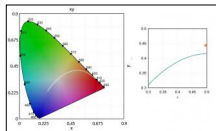

Code 0.26428.0000 - Selective filter 2700K - 2200K

Type: Optical

Finishing: Without finish / Stainles Steel / Natural aluminium (Standard)