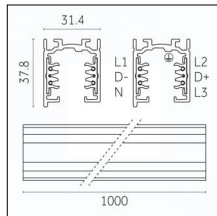

Code 0.02030.0028 - 3-circuit track surface/pendant

Finishing: Metallised grey (Standard)
Length: 1000mm Width: 31.4mm Height: 37.8mm