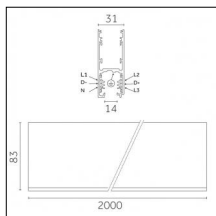

Code 0.02506.0021 - H Track | Surface/Pendant

Finishing: Black (Standard)
Length: 2000mm Width: 31mm Height: 83mm