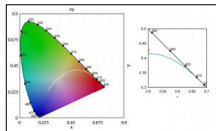

Code 0.26417.0000 - Selective filter 2700K - 2500K

Type: Optical

Finishing: Without finish / Stainles Steel / Natural aluminium (Standard)