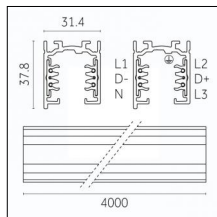

Code 0.02033.0021 - 3-circuit track surface/pendant

Finishing: Black (Standard)
Length: 4000mm Width: 31.4mm Height: 37.8mm