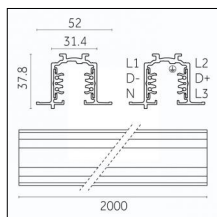

Code 0.02035.0021 - 3-circuit track recessed

Finishing: Black (Standard)
Length: 2000mm Width: 52mm Height: 37.8mm