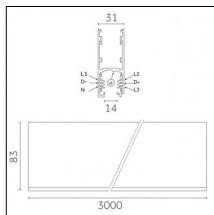

Code 0.02507.0010 - H Track | Surface/Pendant

Finishing: White (Standard)
Length: 3000mm Width: 31mm Height: 83mm