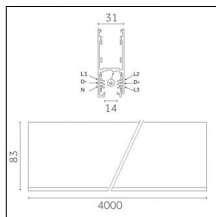

Tracks/channels

Code 0.02508.0010 - H Track | Surface/Pendant

Finishing: White (Standard)
Length: 4000mm Width: 31mm Height: 83mm