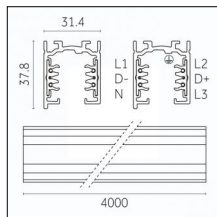

Code 0.02033.0028 - 3-circuit track surface/pendant

Finishing: Metallised grey (Standard)
Length: 4000mm Width: 31.4mm Height: 37.8mm

Luminaire constructed in conformity with Directives 2014/35/EU (LV), 2014/30/EU (EMC), 2009/125/EC (Ecodesign) with Regulations (EC) No 245/2009, (EU) No 347/2010 and (EU) 2015/1428 (for luminaires with fluorescent and metal halide lamps only), 2009/125/EC (Ecodesign) with Regulations (EU) No 1194/2012 and 2015/1428 (for LED luminaires only), 2011/65/EU (RoHS 2) and 2012/19/EU (WEEE).