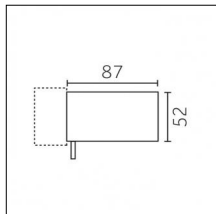

Code 0.26650.0021 - Framing accessory, light shape - round

Type: Optical

Finishing: Black (Standard)