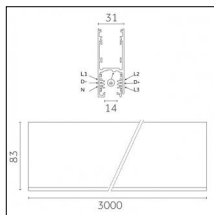

Code 0.02507.0021 - H Track | Surface/Pendant

Finishing: Black (Standard)
Length: 3000mm Width: 31mm Height: 83mm

Luminaire constructed in conformity with Directives 2014/35/EU (LV), 2014/30/EU (EMC), 2009/125/EC (Ecodesign) with Regulations (EC) No 245/2009, (EU) No 347/2010 and (EU) 2015/1428 (for luminaires with fluorescent and metal halide lamps only), 2009/125/EC (Ecodesign) with Regulations (EU) No 1194/2012 and 2015/1428 (for LED luminaires only), 2011/65/EU (RoHS 2) and 2012/19/EU (WEEE).