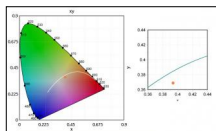

Code 0.26568.0000 - Selective filter 3000K-3600K

Type: Optical
Finishing: Without finish / Stainles Steel / Natural aluminium (Standard)