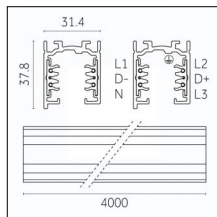

Finishing: Black (Standard)  
Length: 1000mm Width: 31.4mm Height: 37.8mm

**Code 0.02030.0028 - 3-circuit track surface/pendant**

Finishing: Metallised grey (Standard)  
Length: 1000mm Width: 31.4mm Height: 37.8mm

**Code 0.02031.0028 - 3-circuit track surface/pendant**

Finishing: Metallised grey (Standard)  
Length: 2000mm Width: 31.4mm Height: 37.8mm

Luminaire constructed in conformity with Directives 2014/35/EU (LV), 2014/30/EU (EMC), 2009/125/EC (Ecodesign) with Regulations (EC) No 245/2009, (EU) No 347/2010 and (EU) 2015/1428 (for luminaires with fluorescent and metal halide lamps only), 2009/125/EC (Ecodesign) with Regulations (EU) No 1194/2012 and 2015/1428 (for LED luminaires only), 2011/65/EU (RoHS 2) and 2012/19/EU (WEEE).

Finishing: Black (Standard)  
Length: 3000mm Width: 31.4mm Height: 37.8mm

**Code 0.02032.0028 - 3-circuit track surface/pendant**

Finishing: Metallised grey (Standard)  
Length: 3000mm Width: 31.4mm Height: 37.8mm

**Code 0.02033.0028 - 3-circuit track surface/pendant**

Finishing: Metallised grey (Standard)  
Length: 4000mm Width: 31.4mm Height: 37.8mm

Luminaire constructed in conformity with Directives 2014/35/EU (LV), 2014/30/EU (EMC), 2009/125/EC (Ecodesign) with Regulations (EC) No 245/2009, (EU) No 347/2010 and (EU) 2015/1428 (for luminaires with fluorescent and metal halide lamps only), 2009/125/EC (Ecodesign) with Regulations (EU) No 1194/2012 and 2015/1428 (for LED luminaires only), 2011/65/EU (RoHS 2) and 2012/19/EU (WEEE).