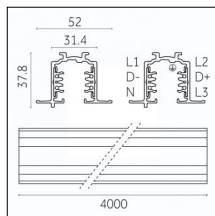

Code 0.02037.0010 - 3-circuit track recessed

Finishing: White (Standard)
Length: 4000mm Width: 52mm Height: 37.8mm