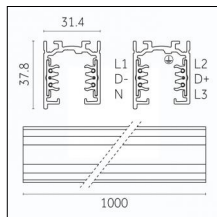

Tracks/channels

Code 0.02030.0010 - 3-circuit track surface/pendant

Finishing: White (Standard)
Length: 1000mm Width: 31.4mm Height: 37.8mm