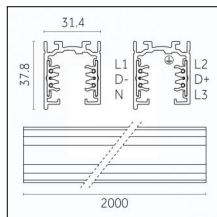

Code 0.02031.0028 - 3-circuit track surface/pendant

Finishing: Metallised grey (Standard)
Length: 2000mm Width: 31.4mm Height: 37.8mm

Luminaire constructed in conformity with Directives 2014/35/EU (LV), 2014/30/EU (EMC), 2009/125/EC (Ecodesign) with Regulations (EC) No 245/2009, (EU) No 347/2010 and (EU) 2015/1428 (for luminaires with fluorescent and metal halide lamps only), 2009/125/EC (Ecodesign) with Regulations (EU) No 1194/2012 and 2015/1428 (for LED luminaires only), 2011/65/EU (RoHS 2) and 2012/19/EU (WEEE).