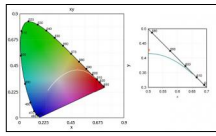

Accessories

Code 0.26416.0000 - Selective filter 2700K - 2500K

Type: Optical

Finishing: Without finish / Stainles Steel / Natural aluminium (Standard)