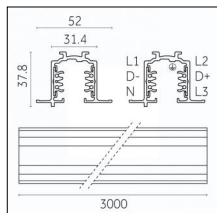

Code 0.02036.0028 - 3-circuit track recessed

Finishing: Metallised grey (Standard)
Length: 3000mm Width: 52mm Height: 37.8mm