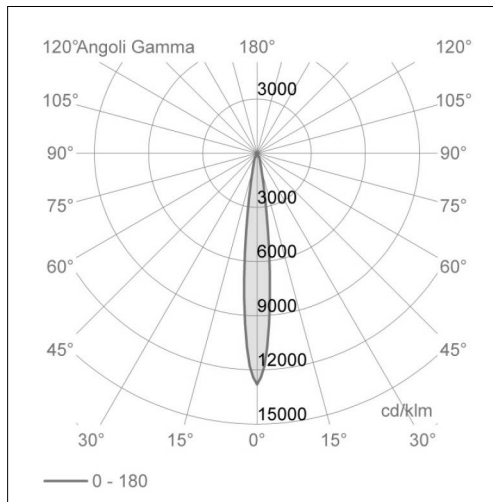

Photometries

0_GL82B_NN_31.ies

0_GL82B_NN_31.LDT