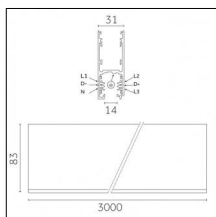

Code 0.02507.0010 - H Track | Surface/Pendant

Finishing: White (Standard)
Length: 3000mm Width: 31mm Height: 83mm