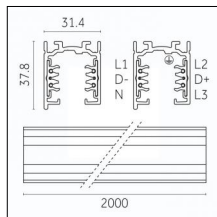

Code 0.02031.0021 - 3-circuit track surface/pendant

Finishing: Black (Standard)
Length: 2000mm Width: 31.4mm Height: 37.8mm