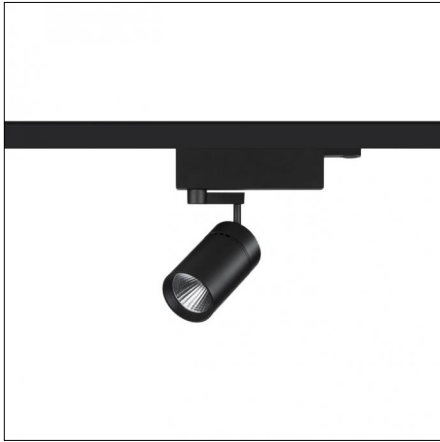

Indoor | Track mounted luminaires | Yori Slot

Narrow 12°

31

IP20

Risk 1

850°

Code 0.LL83B.HC31

Light source features

Number of light sources: 1

Source type: LED HC

Watt: 12W

Lm: 1323lm

Lm/W: 110lm/W

Kelvin/CRI: 3000K / >98

SDCM/L90 B10: < 2 / 50000

Electrical features

Driver included: YES

Driver position: integrated

Driver type: On-Off

Isolation class: Class II

Optical features

Beam angle: 12°

Optical type, adjustability: Adjustable

Interchangeable optic (IOS): NO

Physical features

Material: Die-cast aluminium

Mounting: Track

Fixing: Ceiling

Adjustability: 90° horizontal axis 355x2° vertical axis

Finishing: Embossed matt black (Standard)

Weight: 1.05Kg

Luminaire constructed in conformity with Directives 2014/35/EU (LV), 2014/30/EU (EMC), 2009/125/EC (Ecodesign) with Regulations (EC) No 245/2009, (EU) No 347/2010 and (EU) 2015/1428 (for luminaires with fluorescent and metal halide lamps only), 2009/125/EC (Ecodesign) with Regulations (EU) No 1194/2012 and 2015/1428 (for LED luminaires only), 2011/65/EU (RoHS 2) and 2012/19/EU (WEEE).

Reggiani SPA Illuminazione

Viale Monza, 16 20845 Sovico (MB) Italy
Tel. (+39) 039 2071.1 fax (+39) 039 2071 999

www.reggiani.net
contact@reggiani.net