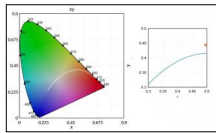

Code 0.26424.0000 - Selective filter 2700K - 2200K

Type: Optical

Finishing: Without finish / Stainles Steel / Natural aluminium (Standard)