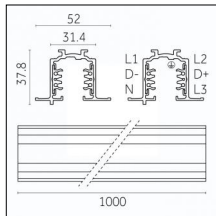

Code 0.02034.0028 - 3-circuit track recessed

Finishing: Metallised grey (Standard)
Length: 1000mm Width: 52mm Height: 37.8mm