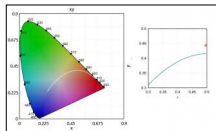

Code 0.26425.0000 - Selective filter 2700K - 2200K

Type: Optical

Finishing: Without finish / Stainles Steel / Natural aluminium (Standard)