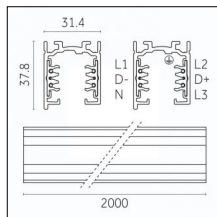

## Tracks/channels

**Code 0.02030.0010 - 3-circuit track surface/pendant**

Finishing: White (Standard)  
Length: 1000mm Width: 31.4mm Height: 37.8mm

**Code 0.02030.0021 - 3-circuit track surface/pendant**

Finishing: Black (Standard)  
Length: 1000mm Width: 31.4mm Height: 37.8mm

**Code 0.02030.0028 - 3-circuit track surface/pendant**

Finishing: Metallised grey (Standard)  
Length: 1000mm Width: 31.4mm Height: 37.8mm

**Code 0.02031.0028 - 3-circuit track surface/pendant**

Finishing: Metallised grey (Standard)  
Length: 2000mm Width: 31.4mm Height: 37.8mm

Luminaire constructed in conformity with Directives 2014/35/EU (LV), 2014/30/EU (EMC), 2009/125/EC (Ecodesign) with Regulations (EC) No 245/2009, (EU) No 347/2010 and (EU) 2015/1428 (for luminaires with fluorescent and metal halide lamps only), 2009/125/EC (Ecodesign) with Regulations (EU) No 1194/2012 and 2015/1428 (for LED luminaires only), 2011/65/EU (RoHS 2) and 2012/19/EU (WEEE).

**Code 0.02033.0028 - 3-circuit track surface/pendant**

Finishing: Metallised grey (Standard)  
Length: 4000mm Width: 31.4mm Height: 37.8mm

Luminaire constructed in conformity with Directives 2014/35/EU (LV), 2014/30/EU (EMC), 2009/125/EC (Ecodesign) with Regulations (EC) No 245/2009, (EU) No 347/2010 and (EU) 2015/1428 (for luminaires with fluorescent and metal halide lamps only), 2009/125/EC (Ecodesign) with Regulations (EU) No 1194/2012 and 2015/1428 (for LED luminaires only), 2011/65/EU (RoHS 2) and 2012/19/EU (WEEE).