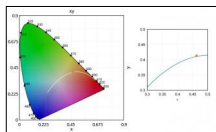

Code 0.26560.0000 - Selective filter 3000K-2700K

Type: Optical
Finishing: Without finish / Stainles Steel / Natural aluminium (Standard)