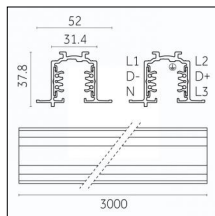

Code 0.02036.0028 - 3-circuit track recessed

Finishing: Metallised grey (Standard)
Length: 3000mm Width: 52mm Height: 37.8mm