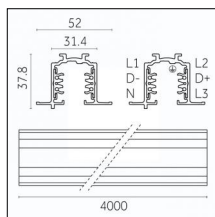

Code 0.02037.0028 - 3-circuit track recessed

Finishing: Metallised grey (Standard)
Length: 4000mm Width: 52mm Height: 37.8mm

Luminaire constructed in conformity with Directives 2014/35/EU (LV), 2014/30/EU (EMC), 2009/125/EC (Ecodesign) with Regulations (EC) No 245/2009, (EU) No 347/2010 and (EU) 2015/1428 (for luminaires with fluorescent and metal halide lamps only), 2009/125/EC (Ecodesign) with Regulations (EU) No 1194/2012 and 2015/1428 (for LED luminaires only), 2011/65/EU (RoHS 2) and 2012/19/EU (WEEE).