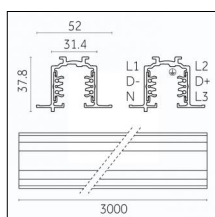

Tracks/channels

Code 0.02036.0010 - 3-circuit track recessed

Finishing: White (Standard)
Length: 3000mm Width: 52mm Height: 37.8mm