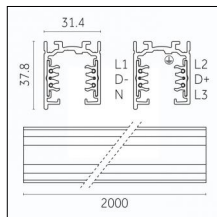

Finishing: Black (Standard)  
Length: 1000mm Width: 31.4mm Height: 37.8mm

**Code 0.02030.0028 - 3-circuit track surface/pendant**

Finishing: Metallised grey (Standard)  
Length: 1000mm Width: 31.4mm Height: 37.8mm

**Code 0.02031.0010 - 3-circuit track surface/pendant**

Finishing: White (Standard)  
Length: 2000mm Width: 31.4mm Height: 37.8mm

**Code 0.02031.0021 - 3-circuit track surface/pendant**

Finishing: Black (Standard)  
Length: 2000mm Width: 31.4mm Height: 37.8mm

**Code 0.02031.0028 - 3-circuit track surface/pendant**

Finishing: Metallised grey (Standard)  
Length: 2000mm Width: 31.4mm Height: 37.8mm

Luminaire constructed in conformity with Directives 2014/35/EU (LV), 2014/30/EU (EMC), 2009/125/EC (Ecodesign) with Regulations (EC) No 245/2009, (EU) No 347/2010 and (EU) 2015/1428 (for luminaires with fluorescent and metal halide lamps only), 2009/125/EC (Ecodesign) with Regulations (EU) No 1194/2012 and 2015/1428 (for LED luminaires only), 2011/65/EU (RoHS 2) and 2012/19/EU (WEEE).

**Code 0.02033.0028 - 3-circuit track surface/pendant**

Finishing: Metallised grey (Standard)  
Length: 4000mm Width: 31.4mm Height: 37.8mm

Luminaire constructed in conformity with Directives 2014/35/EU (LV), 2014/30/EU (EMC), 2009/125/EC (Ecodesign) with Regulations (EC) No 245/2009, (EU) No 347/2010 and (EU) 2015/1428 (for luminaires with fluorescent and metal halide lamps only), 2009/125/EC (Ecodesign) with Regulations (EU) No 1194/2012 and 2015/1428 (for LED luminaires only), 2011/65/EU (RoHS 2) and 2012/19/EU (WEEE).