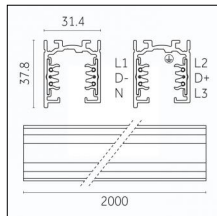

Code 0.02031.0010 - 3-circuit track surface/pendant

Finishing: White (Standard)
Length: 2000mm Width: 31.4mm Height: 37.8mm