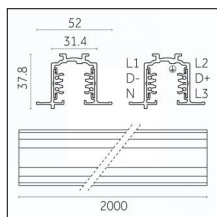

Code 0.02035.0028 - 3-circuit track recessed

Finishing: Metallised grey (Standard)
Length: 2000mm Width: 52mm Height: 37.8mm

Luminaire constructed in conformity with Directives 2014/35/EU (LV), 2014/30/EU (EMC), 2009/125/EC (Ecodesign) with Regulations (EC) No 245/2009, (EU) No 347/2010 and (EU) 2015/1428 (for luminaires with fluorescent and metal halide lamps only), 2009/125/EC (Ecodesign) with Regulations (EU) No 1194/2012 and 2015/1428 (for LED luminaires only), 2011/65/EU (RoHS 2) and 2012/19/EU (WEEE).