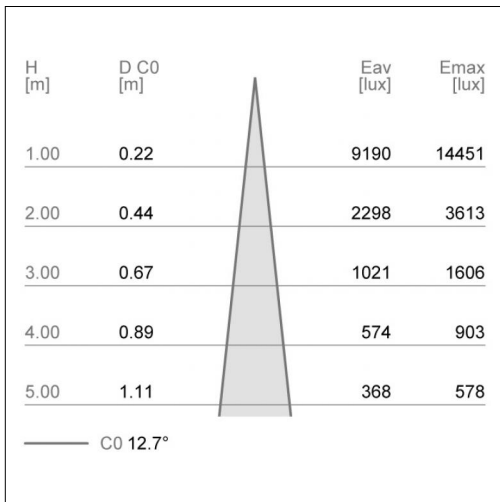

Photometries

0_GL82B_NN_31.ies

0_GL82B_NN_31.LDT