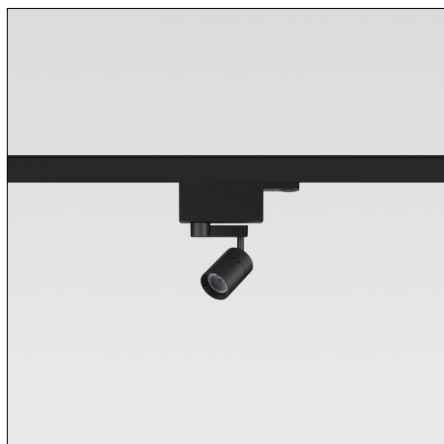

Indoor | Track mounted luminaires | Yori Slot

Very narrow 7°

31 IP20 Risk 1 850° NO NO 5 ENE CCC CE CB