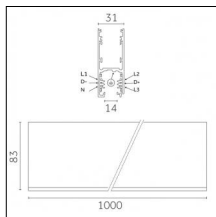

### Code 0.02505.0010 - H Track | Surface/Pendant

Finishing: White (Standard)  
Length: 1000mm Width: 31mm Height: 83mm