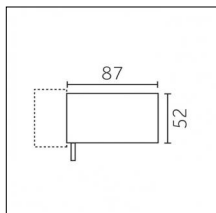

Code 0.26651.0021 - Framing accessory, light shape - square

Type: Optical

Finishing: Black (Standard)