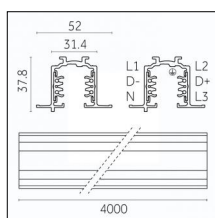

Code 0.02037.0028 - 3-circuit track recessed

Finishing: Metallised grey (Standard)
Length: 4000mm Width: 52mm Height: 37.8mm

Luminaire constructed in conformity with Directives 2014/35/EU (LV), 2014/30/EU (EMC), 2009/125/EC (Ecodesign) with Regulations (EC) No 245/2009, (EU) No 347/2010 and (EU) 2015/1428 (for luminaires with fluorescent and metal halide lamps only), 2009/125/EC (Ecodesign) with Regulations (EU) No 1194/2012 and 2015/1428 (for LED luminaires only), 2011/65/EU (RoHS 2) and 2012/19/EU (WEEE).