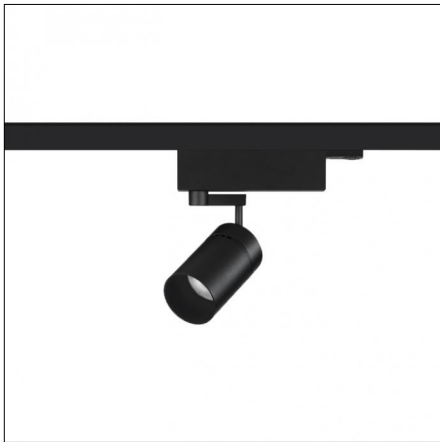

Indoor | Track mounted luminaires | Yori Slot

Narrow 12°

31

IP20

Risk 1

850°

Code 0.LL73B.HC31

Light source features

Number of light sources: 1

Source type: LED HC

Watt: 12W

Lm: 1323lm

Lm/W: 110lm/W

Kelvin/CRI: 3000K / >98

SDCM/L90 B10: < 2 / 50000

Electrical features

Driver included: YES

Driver position: integrated

Driver type: On-Off

Isolation class: Class II

Optical features

Beam angle: 12°

Optical type, adjustability: Adjustable

Interchangeable optic (IOS): NO

Physical features

Material: Die-cast aluminium

Mounting: Track

Fixing: Ceiling

Adjustability: 90° horizontal axis 355x2° vertical axis

Finishing: Embossed matt black (Standard)

Weight: 1.05Kg

Luminaire constructed in conformity with Directives 2014/35/EU (LV), 2014/30/EU (EMC), 2009/125/EC (Ecodesign) with Regulations (EC) No 245/2009, (EU) No 347/2010 and (EU) 2015/1428 (for luminaires with fluorescent and metal halide lamps only), 2009/125/EC (Ecodesign) with Regulations (EU) No 1194/2012 and 2015/1428 (for LED luminaires only), 2011/65/EU (RoHS 2) and 2012/19/EU (WEEE).

Reggiani SPA Illuminazione

Viale Monza, 16 20845 Sovico (MB) Italy
Tel. (+39) 039 2071.1 fax (+39) 039 2071 999

www.reggiani.net
contact@reggiani.net