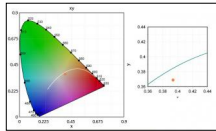

Code 0.26565.0000 - Selective filter 3000K-3600K

Type: Optical
Finishing: Without finish / Stainles Steel / Natural aluminium (Standard)