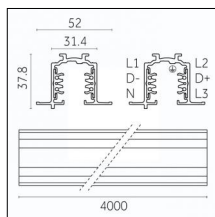

Code 0.02037.0021 - 3-circuit track recessed

Finishing: Black (Standard)
Length: 4000mm Width: 52mm Height: 37.8mm