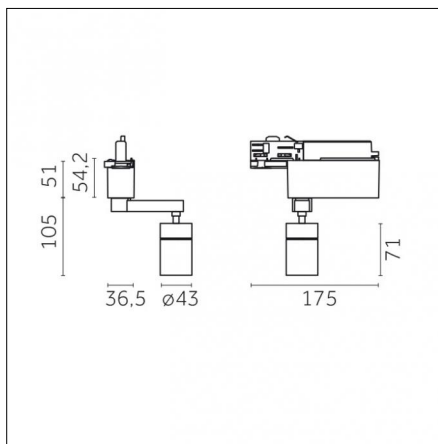

Indoor | Track mounted luminaires | Yori Slot

Very narrow 8°

31

IP20

Risk 1

850°

Code 0.FL81B.HQ31

Light source features

Number of light sources: 1

Source type: LED HQ

Watt: 4W

Lm: 415lm

Lm/W: 104lm/W

Kelvin/CRI: 3000K / >90

SDCM/L90 B10: < 3 / 50000

Electrical features

Driver included: YES

Driver position: integrated

Driver type: On-Off

Isolation class: Class II

Optical features

Beam angle: 8°

Optical type, adjustability: Adjustable

Interchangeable optic (IOS): NO

Physical features

Material: Die-cast aluminium

Mounting: Track

Fixing: Ceiling

Adjustability: 90° horizontal axis 355x2° vertical axis

Finishing: Embossed matt black (Standard)

Weight: 0.6Kg

Luminaire constructed in conformity with Directives 2014/35/EU (LV), 2014/30/EU (EMC), 2009/125/EC (Ecodesign) with Regulations (EC) No 245/2009, (EU) No 347/2010 and (EU) 2015/1428 (for luminaires with fluorescent and metal halide lamps only), 2009/125/EC (Ecodesign) with Regulations (EU) No 1194/2012 and 2015/1428 (for LED luminaires only), 2011/65/EU (RoHS 2) and 2012/19/EU (WEEE).

Reggiani SPA Illuminazione

Viale Monza, 16 20845 Sovico (MB) Italy
Tel. (+39) 039 2071.1 fax (+39) 039 2071 999

www.reggiani.net
contact@reggiani.net