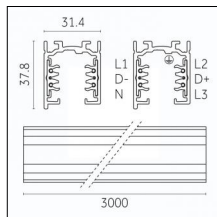

Tracks/channels

Code 0.02032.0010 - 3-circuit track surface/pendant

Finishing: White (Standard)
Length: 3000mm Width: 31.4mm Height: 37.8mm