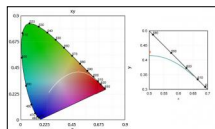

Type: Optical  
Finishing: Blue

**Code 0.26403.007A - Pink glass filter 1 mm**

Type: Optical  
Finishing: Pink

**Code 0.26403.008A - Yellow glass filter 1 mm**

Type: Optical  
Finishing: Yellow

**Code 0.26419.0000 - Selective filter 2700K - 2500K**