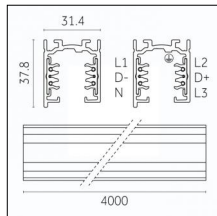

Code 0.02033.0010 - 3-circuit track surface/pendant

Finishing: White (Standard)
Length: 4000mm Width: 31.4mm Height: 37.8mm