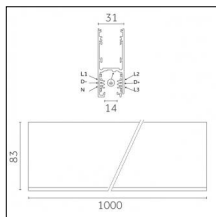

### Code 0.02505.0010 - H Track | Surface/Pendant

Finishing: White (Standard)  
Length: 1000mm Width: 31mm Height: 83mm