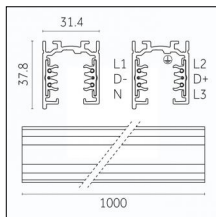

Code 0.02030.0021 - 3-circuit track surface/pendant

Finishing: Black (Standard)
Length: 1000mm Width: 31.4mm Height: 37.8mm