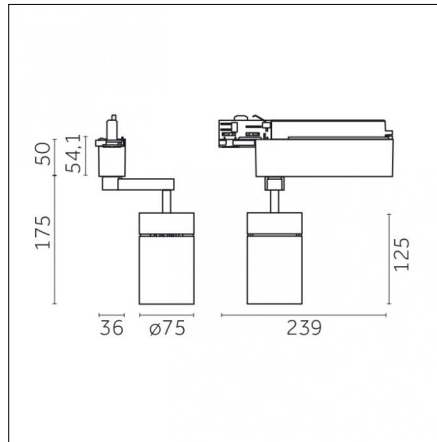

Indoor | Track mounted luminaires | Yori Slot

Narrow 12°

31

IP20

Risk 1

850°

Code 0.LL73B.HC31

Light source features

Number of light sources: 1

Source type: LED HC

Watt: 12W

Lm: 1323lm

Lm/W: 110lm/W

Kelvin/CRI: 3000K / >98

SDCM/L90 B10: < 2 / 50000

Electrical features

Driver included: YES

Driver position: integrated

Driver type: On-Off

Isolation class: Class II

Optical features

Beam angle: 12°

Optical type, adjustability: Adjustable

Interchangeable optic (IOS): NO

Physical features

Material: Die-cast aluminium

Mounting: Track

Fixing: Ceiling

Adjustability: 90° horizontal axis 355x2° vertical axis

Finishing: Embossed matt black (Standard)

Weight: 1.05Kg

Luminaire constructed in conformity with Directives 2014/35/EU (LV), 2014/30/EU (EMC), 2009/125/EC (Ecodesign) with Regulations (EC) No 245/2009, (EU) No 347/2010 and (EU) 2015/1428 (for luminaires with fluorescent and metal halide lamps only), 2009/125/EC (Ecodesign) with Regulations (EU) No 1194/2012 and 2015/1428 (for LED luminaires only), 2011/65/EU (RoHS 2) and 2012/19/EU (WEEE).

Reggiani SPA Illuminazione

Viale Monza, 16 20845 Sovico (MB) Italy
Tel. (+39) 039 2071.1 fax (+39) 039 2071 999

www.reggiani.net
contact@reggiani.net