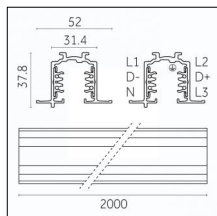

Code 0.02035.0010 - 3-circuit track recessed

Finishing: White (Standard)
Length: 2000mm Width: 52mm Height: 37.8mm