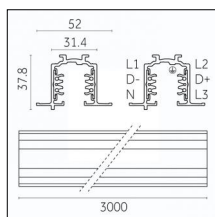

Code 0.02036.0021 - 3-circuit track recessed

Finishing: Black (Standard)
Length: 3000mm Width: 52mm Height: 37.8mm