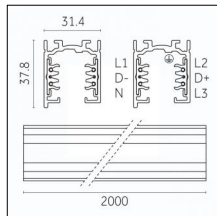

## Tracks/channels

**Code 0.02030.0010 - 3-circuit track surface/pendant**

Finishing: White (Standard)  
Length: 1000mm Width: 31.4mm Height: 37.8mm

**Code 0.02030.0021 - 3-circuit track surface/pendant**

Finishing: Black (Standard)  
Length: 1000mm Width: 31.4mm Height: 37.8mm

**Code 0.02030.0028 - 3-circuit track surface/pendant**

Finishing: Metallised grey (Standard)  
Length: 1000mm Width: 31.4mm Height: 37.8mm

**Code 0.02031.0028 - 3-circuit track surface/pendant**

Finishing: Metallised grey (Standard)  
Length: 2000mm Width: 31.4mm Height: 37.8mm

Luminaire constructed in conformity with Directives 2014/35/EU (LV), 2014/30/EU (EMC), 2009/125/EC (Ecodesign) with Regulations (EC) No 245/2009, (EU) No 347/2010 and (EU) 2015/1428 (for luminaires with fluorescent and metal halide lamps only), 2009/125/EC (Ecodesign) with Regulations (EU) No 1194/2012 and 2015/1428 (for LED luminaires only), 2011/65/EU (RoHS 2) and 2012/19/EU (WEEE).

**Code 0.02033.0028 - 3-circuit track surface/pendant**

Finishing: Metallised grey (Standard)  
Length: 4000mm Width: 31.4mm Height: 37.8mm

Luminaire constructed in conformity with Directives 2014/35/EU (LV), 2014/30/EU (EMC), 2009/125/EC (Ecodesign) with Regulations (EC) No 245/2009, (EU) No 347/2010 and (EU) 2015/1428 (for luminaires with fluorescent and metal halide lamps only), 2009/125/EC (Ecodesign) with Regulations (EU) No 1194/2012 and 2015/1428 (for LED luminaires only), 2011/65/EU (RoHS 2) and 2012/19/EU (WEEE).