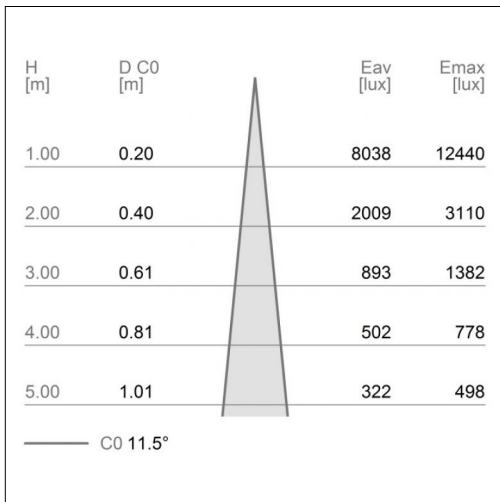

Photometries

0_GL72B_HC_31.ies

0_GL72B_HC_31.LDT