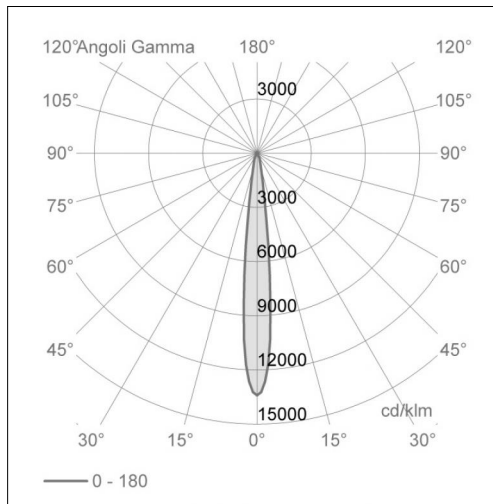

Photometries

0_LL83B_HC_31.ies
0_LL83B_HC_31.LDT