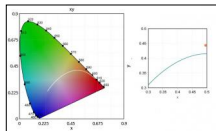

Code 0.26429.0000 - Selective filter 2700K - 2200K

Type: Optical

Finishing: Without finish / Stainles Steel / Natural aluminium (Standard)