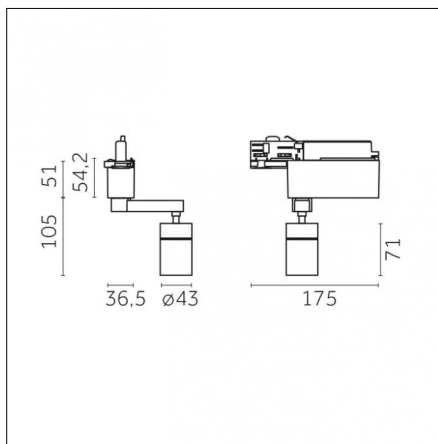

Indoor | Track mounted luminaires | Yori Slot

Very narrow 7°

31 IP20 Risk 1 850° NO NO 5 ENE CCC CE CB

Code 0.FL71A.HQ31

Light source features

Number of light sources: 1
Source type: LED HQ
Watt: 4W
Lm: 415lm
Lm/W: 104lm/W
Kelvin/CRI: 3000K / >90
SDCM/L90 B10: < 3 / 50000

Electrical features

Driver included: YES
Driver position: integrated
Driver type: On-Off
Isolation class: Class II

Optical features

Beam angle: 7°
Optical type, adjustability: Adjustable
Interchangeable optic (IOS): NO

Physical features

Material: Die-cast aluminium
Mounting: Track
Fixing: Ceiling
Adjustability: 90° horizontal axis 355x2° vertical axis
Finishing: Embossed matt black (Standard)
Weight: 0.6Kg

Luminaire constructed in conformity with Directives 2014/35/EU (LV), 2014/30/EU (EMC), 2009/125/EC (Ecodesign) with Regulations (EC) No 245/2009, (EU) No 347/2010 and (EU) 2015/1428 (for luminaires with fluorescent and metal halide lamps only), 2009/125/EC (Ecodesign) with Regulations (EU) No 1194/2012 and 2015/1428 (for LED luminaires only), 2011/65/EU (RoHS 2) and 2012/19/EU (WEEE).

Reggiani SPA Illuminazione
Viale Monza, 16 20845 Sovico (MB) Italy
Tel. (+39) 039 2071.1 fax (+39) 039 2071 999

www.reggiani.net
contact@reggiani.net