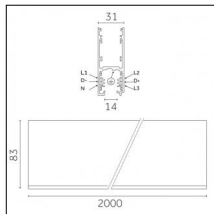

Code 0.02506.0021 - H Track | Surface/Pendant

Finishing: Black (Standard)
Length: 2000mm Width: 31mm Height: 83mm