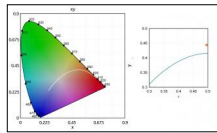

Code 0.26426.0000 - Selective filter 2700K - 2200K

Type: Optical

Finishing: Without finish / Stainles Steel / Natural aluminium (Standard)