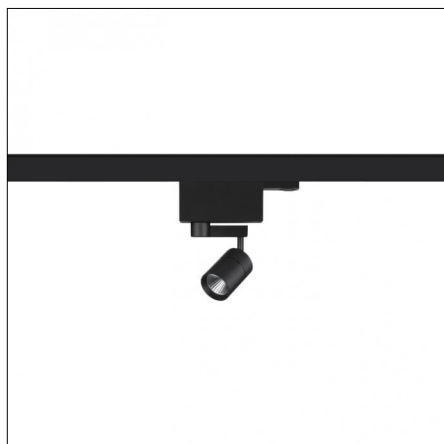

Indoor | Track mounted luminaires | Yori Slot

Very narrow 8°

31

IP20

Risk 1

850°

Code 0.FL81B.HQ31

Light source features

Number of light sources: 1

Source type: LED HQ

Watt: 4W

Lm: 415lm

Lm/W: 104lm/W

Kelvin/CRI: 3000K / >90

SDCM/L90 B10: < 3 / 50000

Electrical features

Driver included: YES

Driver position: integrated

Driver type: On-Off

Isolation class: Class II

Optical features

Beam angle: 8°

Optical type, adjustability: Adjustable

Interchangeable optic (IOS): NO

Physical features

Material: Die-cast aluminium

Mounting: Track

Fixing: Ceiling

Adjustability: 90° horizontal axis 355x2° vertical axis

Finishing: Embossed matt black (Standard)

Weight: 0.6Kg

Luminaire constructed in conformity with Directives 2014/35/EU (LV), 2014/30/EU (EMC), 2009/125/EC (Ecodesign) with Regulations (EC) No 245/2009, (EU) No 347/2010 and (EU) 2015/1428 (for luminaires with fluorescent and metal halide lamps only), 2009/125/EC (Ecodesign) with Regulations (EU) No 1194/2012 and 2015/1428 (for LED luminaires only), 2011/65/EU (RoHS 2) and 2012/19/EU (WEEE).

Reggiani SPA Illuminazione

Viale Monza, 16 20845 Sovico (MB) Italy
Tel. (+39) 039 2071.1 fax (+39) 039 2071 999

www.reggiani.net
contact@reggiani.net