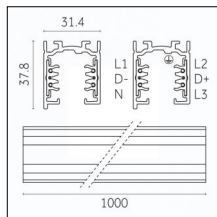

Code 0.02030.0021 - 3-circuit track surface/pendant

Finishing: Black (Standard)
Length: 1000mm Width: 31.4mm Height: 37.8mm