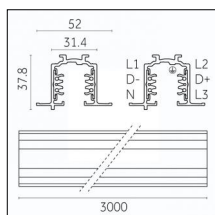

Code 0.02036.0021 - 3-circuit track recessed

Finishing: Black (Standard)
Length: 3000mm Width: 52mm Height: 37.8mm