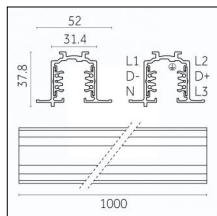

Code 0.02034.0028 - 3-circuit track recessed

Finishing: Metallised grey (Standard)
Length: 1000mm Width: 52mm Height: 37.8mm