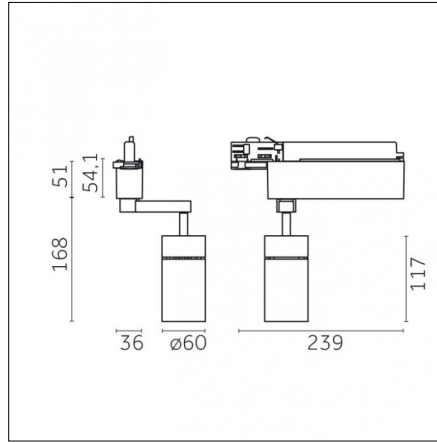

Indoor | Track mounted luminaires | Yori Slot

Narrow 13°

31

IP20

Risk 1

850°

Code 0.GL82B.NN31

Light source features

Number of light sources: 1

Source type: LED NN

Watt: 9W

Lm: 1360lm

Lm/W: 151lm/W

Kelvin/CRI: 4000K / >80

SDCM/L90 B10: < 3 / 50000

Fixture total output: 1129 lm

Fixture efficacy: 110 lm/W

Imax: 14451 cd

Electrical features

Driver included: YES

Driver position: integrated

Driver type: On-Off

Isolation class: Class II

Optical features

Beam angle: 13°

Optical type, adjustability: Adjustable

Interchangeable optic (IOS): NO

Physical features

Material: Die-cast aluminium

Mounting: Track

Fixing: Ceiling

Adjustability: 90° horizontal axis 355x2° vertical axis

Finishing: Embossed matt black (Standard)

Weight: 0.75Kg

Luminaire constructed in conformity with Directives 2014/35/EU (LV), 2014/30/EU (EMC), 2009/125/EC (Ecodesign) with Regulations (EC) No 245/2009, (EU) No 347/2010 and (EU) 2015/1428 (for luminaires with fluorescent and metal halide lamps only), 2009/125/EC (Ecodesign) with Regulations (EU) No 1194/2012 and 2015/1428 (for LED luminaires only), 2011/65/EU (RoHS 2) and 2012/19/EU (WEEE).

Reggiani SPA Illuminazione

Viale Monza, 16 20845 Sovico (MB) Italy
Tel. (+39) 039 2071.1 fax (+39) 039 2071 999

www.reggiani.net
contact@reggiani.net