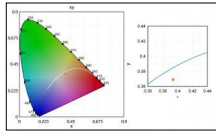

Code 0.26569.0000 - Selective filter 3000K-3600K

Type: Optical
Finishing: Without finish / Stainles Steel / Natural aluminium (Standard)