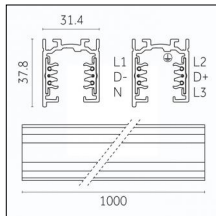

Code 0.02030.0028 - 3-circuit track surface/pendant

Finishing: Metallised grey (Standard)
Length: 1000mm Width: 31.4mm Height: 37.8mm