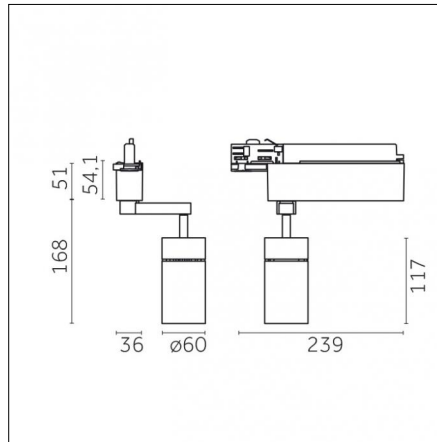

Indoor | Track mounted luminaires | Yori Slot

Narrow 12°

31

IP20

Risk 1

850°

Code 0.GL72B.HC31

Light source features

Number of light sources: 1

Source type: LED HC

Watt: 9W

Lm: 960lm

Lm/W: 107lm/W

Kelvin/CRI: 3000K / >98

SDCM/L90 B10: < 2 / 50000

Fixture total output: 787 lm

Fixture efficacy: 76 lm/W

Imax: 12440 cd

Electrical features

Driver included: YES

Driver position: integrated

Driver type: On-Off

Isolation class: Class II

Optical features

Beam angle: 12°

Optical type, adjustability: Adjustable

Interchangeable optic (IOS): NO

Physical features

Material: Die-cast aluminium

Mounting: Track

Fixing: Ceiling

Adjustability: 90° horizontal axis 355x2° vertical axis

Finishing: Embossed matt black (Standard)

Weight: 0.75Kg

Luminaire constructed in conformity with Directives 2014/35/EU (LV), 2014/30/EU (EMC), 2009/125/EC (Ecodesign) with Regulations (EC) No 245/2009, (EU) No 347/2010 and (EU) 2015/1428 (for luminaires with fluorescent and metal halide lamps only), 2009/125/EC (Ecodesign) with Regulations (EU) No 1194/2012 and 2015/1428 (for LED luminaires only), 2011/65/EU (RoHS 2) and 2012/19/EU (WEEE).

Reggiani SPA Illuminazione

Viale Monza, 16 20845 Sovico (MB) Italy
Tel. (+39) 039 2071.1 fax (+39) 039 2071 999

www.reggiani.net
contact@reggiani.net