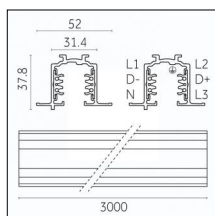

Code 0.02036.0028 - 3-circuit track recessed

Finishing: Metallised grey (Standard)
Length: 3000mm Width: 52mm Height: 37.8mm