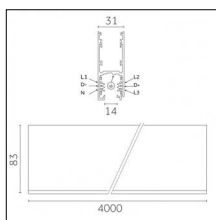

Code 0.02508.0021 - H Track | Surface/Pendant

Finishing: Black (Standard)
Length: 4000mm Width: 31mm Height: 83mm