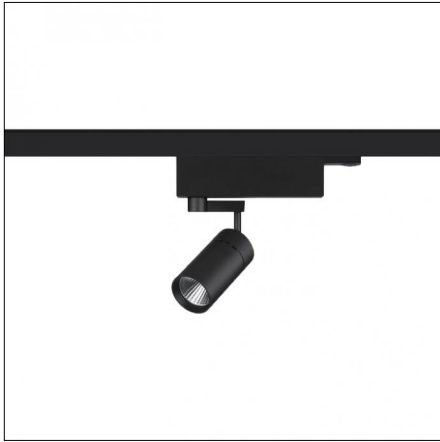

Indoor | Track mounted luminaires | Yori Slot

Narrow 13°

31

IP20

Risk 1

850°

Code 0.GL82B.NN31

Light source features

Number of light sources: 1

Source type: LED NN

Watt: 9W

Lm: 1360lm

Lm/W: 151lm/W

Kelvin/CRI: 4000K / >80

SDCM/L90 B10: < 3 / 50000

Fixture total output: 1129 lm

Fixture efficacy: 110 lm/W

Imax: 14451 cd

Electrical features

Driver included: YES

Driver position: integrated

Driver type: On-Off

Isolation class: Class II

Optical features

Beam angle: 13°

Optical type, adjustability: Adjustable

Interchangeable optic (IOS): NO

Physical features

Material: Die-cast aluminium

Mounting: Track

Fixing: Ceiling

Adjustability: 90° horizontal axis 355x2° vertical axis

Finishing: Embossed matt black (Standard)

Weight: 0.75Kg

Luminaire constructed in conformity with Directives 2014/35/EU (LV), 2014/30/EU (EMC), 2009/125/EC (Ecodesign) with Regulations (EC) No 245/2009, (EU) No 347/2010 and (EU) 2015/1428 (for luminaires with fluorescent and metal halide lamps only), 2009/125/EC (Ecodesign) with Regulations (EU) No 1194/2012 and 2015/1428 (for LED luminaires only), 2011/65/EU (RoHS 2) and 2012/19/EU (WEEE).

Reggiani SPA Illuminazione

Viale Monza, 16 20845 Sovico (MB) Italy
Tel. (+39) 039 2071.1 fax (+39) 039 2071 999

www.reggiani.net
contact@reggiani.net