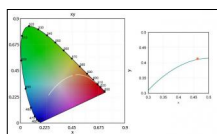

Accessories

Code 0.26562.0000 - Selective filter 3000K-2700K

Type: Optical

Finishing: Without finish / Stainles Steel / Natural aluminium (Standard)