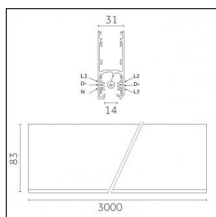

Code 0.02507.0021 - H Track | Surface/Pendant

Finishing: Black (Standard)
Length: 3000mm Width: 31mm Height: 83mm

Luminaire constructed in conformity with Directives 2014/35/EU (LV), 2014/30/EU (EMC), 2009/125/EC (Ecodesign) with Regulations (EC) No 245/2009, (EU) No 347/2010 and (EU) 2015/1428 (for luminaires with fluorescent and metal halide lamps only), 2009/125/EC (Ecodesign) with Regulations (EU) No 1194/2012 and 2015/1428 (for LED luminaires only), 2011/65/EU (RoHS 2) and 2012/19/EU (WEEE).