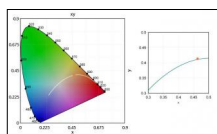

Accessories

Code 0.26558.0000 - Selective filter 3000K-2700K

Type: Optical

Finishing: Without finish / Stainles Steel / Natural aluminium (Standard)