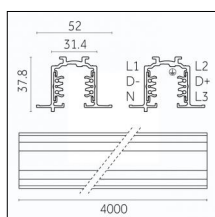

Code 0.02037.0021 - 3-circuit track recessed

Finishing: Black (Standard)
Length: 4000mm Width: 52mm Height: 37.8mm