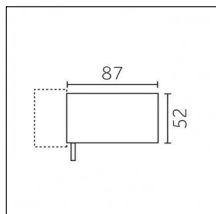

Code 0.26650.0021 - Framing accessory, light shape - round

Type: Optical

Finishing: Black (Standard)