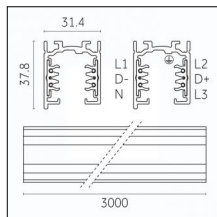

Code 0.02032.0021 - 3-circuit track surface/pendant

Finishing: Black (Standard)
Length: 3000mm Width: 31.4mm Height: 37.8mm