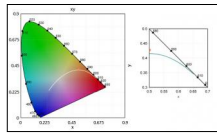

Accessories

Code 0.26418.0000 - Selective filter 2700K - 2500K

Type: Optical

Finishing: Without finish / Stainles Steel / Natural aluminium (Standard)