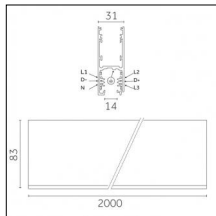

Code 0.02506.0010 - H Track | Surface/Pendant

Finishing: White (Standard)
Length: 2000mm Width: 31mm Height: 83mm