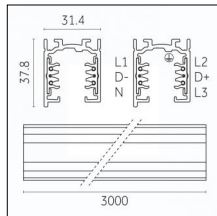

Finishing: Black (Standard)  
Length: 1000mm Width: 31.4mm Height: 37.8mm

**Code 0.02030.0028 - 3-circuit track surface/pendant**

Finishing: Metallised grey (Standard)  
Length: 1000mm Width: 31.4mm Height: 37.8mm

**Code 0.02031.0028 - 3-circuit track surface/pendant**

Finishing: Metallised grey (Standard)  
Length: 2000mm Width: 31.4mm Height: 37.8mm

Luminaire constructed in conformity with Directives 2014/35/EU (LV), 2014/30/EU (EMC), 2009/125/EC (Ecodesign) with Regulations (EC) No 245/2009, (EU) No 347/2010 and (EU) 2015/1428 (for luminaires with fluorescent and metal halide lamps only), 2009/125/EC (Ecodesign) with Regulations (EU) No 1194/2012 and 2015/1428 (for LED luminaires only), 2011/65/EU (RoHS 2) and 2012/19/EU (WEEE).

## Tracks/channels

**Code 0.02032.0010 - 3-circuit track surface/pendant**

Finishing: White (Standard)  
Length: 3000mm Width: 31.4mm Height: 37.8mm

**Code 0.02032.0021 - 3-circuit track surface/pendant**

Finishing: Black (Standard)  
Length: 3000mm Width: 31.4mm Height: 37.8mm

**Code 0.02032.0028 - 3-circuit track surface/pendant**

Finishing: Metallised grey (Standard)  
Length: 3000mm Width: 31.4mm Height: 37.8mm