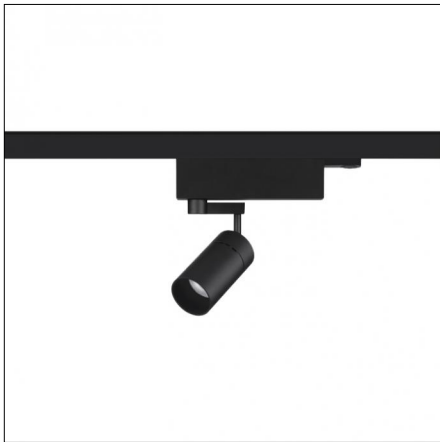

Indoor | Track mounted luminaires | Yori Slot

Narrow 12°

31

IP20

Risk 1

850°

Code 0.GL72B.HC31

Light source features

Number of light sources: 1

Source type: LED HC

Watt: 9W

Lm: 960lm

Lm/W: 107lm/W

Kelvin/CRI: 3000K / >98

SDCM/L90 B10: < 2 / 50000

Fixture total output: 787 lm

Fixture efficacy: 76 lm/W

Imax: 12440 cd

Electrical features

Driver included: YES

Driver position: integrated

Driver type: On-Off

Isolation class: Class II

Optical features

Beam angle: 12°

Optical type, adjustability: Adjustable

Interchangeable optic (IOS): NO

Physical features

Material: Die-cast aluminium

Mounting: Track

Fixing: Ceiling

Adjustability: 90° horizontal axis 355x2° vertical axis

Finishing: Embossed matt black (Standard)

Weight: 0.75Kg

Luminaire constructed in conformity with Directives 2014/35/EU (LV), 2014/30/EU (EMC), 2009/125/EC (Ecodesign) with Regulations (EC) No 245/2009, (EU) No 347/2010 and (EU) 2015/1428 (for luminaires with fluorescent and metal halide lamps only), 2009/125/EC (Ecodesign) with Regulations (EU) No 1194/2012 and 2015/1428 (for LED luminaires only), 2011/65/EU (RoHS 2) and 2012/19/EU (WEEE).

Reggiani SPA Illuminazione

Viale Monza, 16 20845 Sovico (MB) Italy
Tel. (+39) 039 2071.1 fax (+39) 039 2071 999

www.reggiani.net
contact@reggiani.net