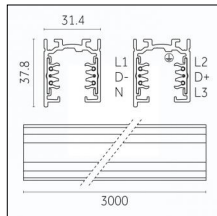

Code 0.02032.0028 - 3-circuit track surface/pendant

Finishing: Metallised grey (Standard)
Length: 3000mm Width: 31.4mm Height: 37.8mm