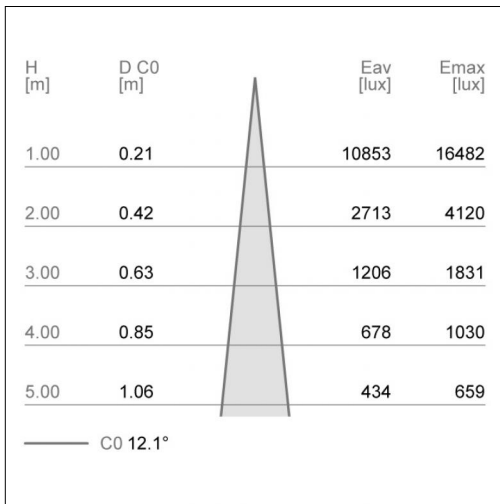

Photometries

0_LL83B_HC_31.ies
0_LL83B_HC_31.LDT