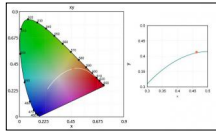

Code 0.26557.0000 - Selective filter 3000K-2700K

Type: Optical
Finishing: Without finish / Stainles Steel / Natural aluminium (Standard)