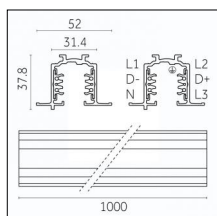

Code 0.02034.0028 - 3-circuit track recessed

Finishing: Metallised grey (Standard)
Length: 1000mm Width: 52mm Height: 37.8mm