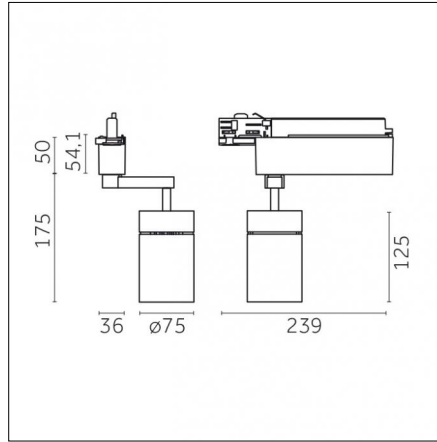

Indoor | Track mounted luminaires | Yori Slot

Narrow 12°

31

IP20

Risk 1

850°

Code 0.LL83B.HC31

Light source features

Number of light sources: 1

Source type: LED HC

Watt: 12W

Lm: 1323lm

Lm/W: 110lm/W

Kelvin/CRI: 3000K / >98

SDCM/L90 B10: < 2 / 50000

Electrical features

Driver included: YES

Driver position: integrated

Driver type: On-Off

Isolation class: Class II

Optical features

Beam angle: 12°

Optical type, adjustability: Adjustable

Interchangeable optic (IOS): NO

Physical features

Material: Die-cast aluminium

Mounting: Track

Fixing: Ceiling

Adjustability: 90° horizontal axis 355x2° vertical axis

Finishing: Embossed matt black (Standard)

Weight: 1.05Kg

Luminaire constructed in conformity with Directives 2014/35/EU (LV), 2014/30/EU (EMC), 2009/125/EC (Ecodesign) with Regulations (EC) No 245/2009, (EU) No 347/2010 and (EU) 2015/1428 (for luminaires with fluorescent and metal halide lamps only), 2009/125/EC (Ecodesign) with Regulations (EU) No 1194/2012 and 2015/1428 (for LED luminaires only), 2011/65/EU (RoHS 2) and 2012/19/EU (WEEE).

Reggiani SPA Illuminazione

Viale Monza, 16 20845 Sovico (MB) Italy
Tel. (+39) 039 2071.1 fax (+39) 039 2071 999

www.reggiani.net
contact@reggiani.net