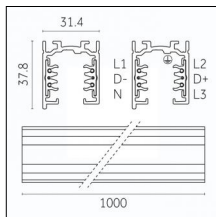

Tracks/channels

Code 0.02030.0010 - 3-circuit track surface/pendant

Finishing: White (Standard)
Length: 1000mm Width: 31.4mm Height: 37.8mm