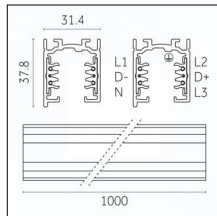

## Tracks/channels

**Code 0.02030.0010 - 3-circuit track surface/pendant**

Finishing: White (Standard)  
Length: 1000mm Width: 31.4mm Height: 37.8mm

**Code 0.02030.0021 - 3-circuit track surface/pendant**

Finishing: Black (Standard)  
Length: 1000mm Width: 31.4mm Height: 37.8mm

**Code 0.02030.0028 - 3-circuit track surface/pendant**

Finishing: Metallised grey (Standard)  
Length: 1000mm Width: 31.4mm Height: 37.8mm

**Code 0.02031.0028 - 3-circuit track surface/pendant**

Finishing: Metallised grey (Standard)  
Length: 2000mm Width: 31.4mm Height: 37.8mm

Luminaire constructed in conformity with Directives 2014/35/EU (LV), 2014/30/EU (EMC), 2009/125/EC (Ecodesign) with Regulations (EC) No 245/2009, (EU) No 347/2010 and (EU) 2015/1428 (for luminaires with fluorescent and metal halide lamps only), 2009/125/EC (Ecodesign) with Regulations (EU) No 1194/2012 and 2015/1428 (for LED luminaires only), 2011/65/EU (RoHS 2) and 2012/19/EU (WEEE).