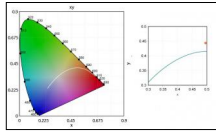

Accessories

Code 0.26427.0000 - Selective filter 2700K - 2200K

Type: Optical

Finishing: Without finish / Stainles Steel / Natural aluminium (Standard)