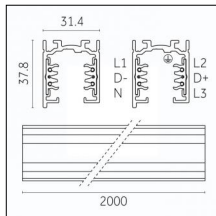

Code 0.02031.0010 - 3-circuit track surface/pendant

Finishing: White (Standard)
Length: 2000mm Width: 31.4mm Height: 37.8mm