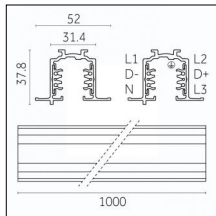

## Tracks/channels

**Code 0.02034.0010 - 3-circuit track recessed**

Finishing: White (Standard)  
Length: 1000mm Width: 52mm Height: 37.8mm

**Code 0.02034.0021 - 3-circuit track recessed**

Finishing: Black (Standard)  
Length: 1000mm Width: 52mm Height: 37.8mm