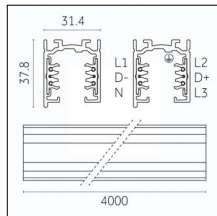

Finishing: Black (Standard)  
Length: 1000mm Width: 31.4mm Height: 37.8mm

**Code 0.02030.0028 - 3-circuit track surface/pendant**

Finishing: Metallised grey (Standard)  
Length: 1000mm Width: 31.4mm Height: 37.8mm

**Code 0.02031.0028 - 3-circuit track surface/pendant**

Finishing: Metallised grey (Standard)  
Length: 2000mm Width: 31.4mm Height: 37.8mm

Luminaire constructed in conformity with Directives 2014/35/EU (LV), 2014/30/EU (EMC), 2009/125/EC (Ecodesign) with Regulations (EC) No 245/2009, (EU) No 347/2010 and (EU) 2015/1428 (for luminaires with fluorescent and metal halide lamps only), 2009/125/EC (Ecodesign) with Regulations (EU) No 1194/2012 and 2015/1428 (for LED luminaires only), 2011/65/EU (RoHS 2) and 2012/19/EU (WEEE).

## Tracks/channels

**Code 0.02032.0010 - 3-circuit track surface/pendant**

Finishing: White (Standard)  
Length: 3000mm Width: 31.4mm Height: 37.8mm

**Code 0.02032.0021 - 3-circuit track surface/pendant**

Finishing: Black (Standard)  
Length: 3000mm Width: 31.4mm Height: 37.8mm

**Code 0.02032.0028 - 3-circuit track surface/pendant**

Finishing: Metallised grey (Standard)  
Length: 3000mm Width: 31.4mm Height: 37.8mm