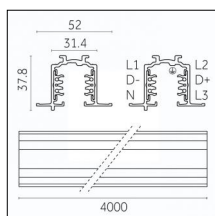

Code 0.02037.0010 - 3-circuit track recessed

Finishing: White (Standard)
Length: 4000mm Width: 52mm Height: 37.8mm