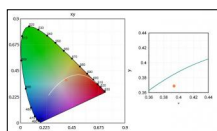

Code 0.26566.0000 - Selective filter 3000K-3600K

Type: Optical

Finishing: Without finish / Stainles Steel / Natural aluminium (Standard)