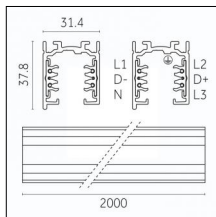

Code 0.02031.0021 - 3-circuit track surface/pendant

Finishing: Black (Standard)
Length: 2000mm Width: 31.4mm Height: 37.8mm