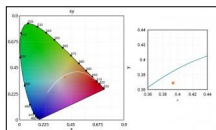

Code 0.26567.0000 - Selective filter 3000K-3600K

Type: Optical

Finishing: Without finish / Stainles Steel / Natural aluminium (Standard)