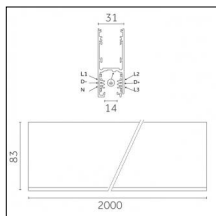

Code 0.02506.0010 - H Track | Surface/Pendant

Finishing: White (Standard)
Length: 2000mm Width: 31mm Height: 83mm