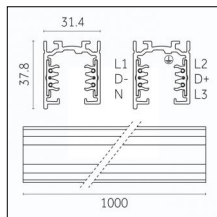

## Tracks/channels

**Code 0.02030.0010 - 3-circuit track surface/pendant**

Finishing: White (Standard)  
Length: 1000mm Width: 31.4mm Height: 37.8mm

**Code 0.02030.0021 - 3-circuit track surface/pendant**

Finishing: Black (Standard)  
Length: 1000mm Width: 31.4mm Height: 37.8mm

**Code 0.02030.0028 - 3-circuit track surface/pendant**

Finishing: Metallised grey (Standard)  
Length: 1000mm Width: 31.4mm Height: 37.8mm

**Code 0.02031.0028 - 3-circuit track surface/pendant**

Finishing: Metallised grey (Standard)  
Length: 2000mm Width: 31.4mm Height: 37.8mm

Luminaire constructed in conformity with Directives 2014/35/EU (LV), 2014/30/EU (EMC), 2009/125/EC (Ecodesign) with Regulations (EC) No 245/2009, (EU) No 347/2010 and (EU) 2015/1428 (for luminaires with fluorescent and metal halide lamps only), 2009/125/EC (Ecodesign) with Regulations (EU) No 1194/2012 and 2015/1428 (for LED luminaires only), 2011/65/EU (RoHS 2) and 2012/19/EU (WEEE).