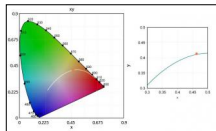

Code 0.26561.0000 - Selective filter 3000K-2700K

Type: Optical
Finishing: Without finish / Stainles Steel / Natural aluminium (Standard)