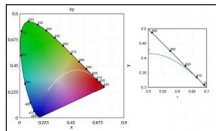

Code 0.26420.0000 - Selective filter 2700K - 2500K

Type: Optical

Finishing: Without finish / Stainles Steel / Natural aluminium (Standard)