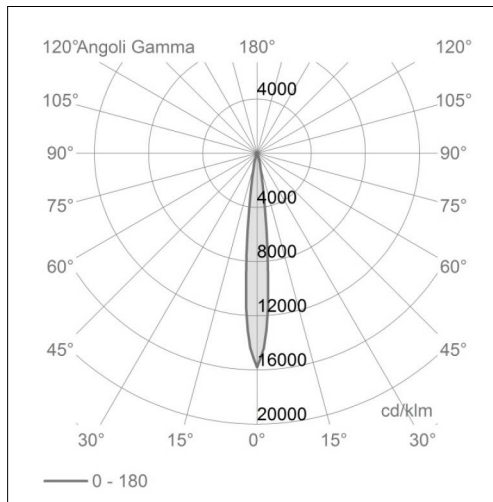

Photometries

0_GL72B_HC_31.ies

0_GL72B_HC_31.LDT