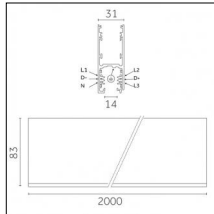

Code 0.02506.0010 - H Track | Surface/Pendant

Finishing: White (Standard)
Length: 2000mm Width: 31mm Height: 83mm