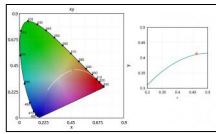

Accessories

Code 0.26559.0000 - Selective filter 3000K-2700K

Type: Optical

Finishing: Without finish / Stainles Steel / Natural aluminium (Standard)