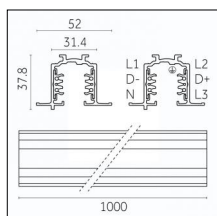

Tracks/channels

Code 0.02034.0010 - 3-circuit track recessed

Finishing: White (Standard)
Length: 1000mm Width: 52mm Height: 37.8mm

Code 0.02034.0021 - 3-circuit track recessed

Finishing: Black (Standard)
Length: 1000mm Width: 52mm Height: 37.8mm