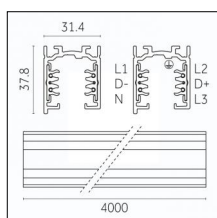

Code 0.02033.0028 - 3-circuit track surface/pendant

Finishing: Metallised grey (Standard)
Length: 4000mm Width: 31.4mm Height: 37.8mm

Luminaire constructed in conformity with Directives 2014/35/EU (LV), 2014/30/EU (EMC), 2009/125/EC (Ecodesign) with Regulations (EC) No 245/2009, (EU) No 347/2010 and (EU) 2015/1428 (for luminaires with fluorescent and metal halide lamps only), 2009/125/EC (Ecodesign) with Regulations (EU) No 1194/2012 and 2015/1428 (for LED luminaires only), 2011/65/EU (RoHS 2) and 2012/19/EU (WEEE).