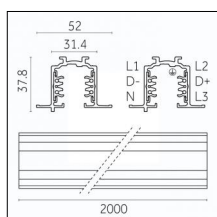

Code 0.02035.0021 - 3-circuit track recessed

Finishing: Black (Standard)
Length: 2000mm Width: 52mm Height: 37.8mm