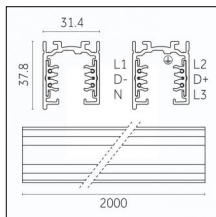

Code 0.02031.0028 - 3-circuit track surface/pendant

Finishing: Metallised grey (Standard)
Length: 2000mm Width: 31.4mm Height: 37.8mm

Luminaire constructed in conformity with Directives 2014/35/EU (LV), 2014/30/EU (EMC), 2009/125/EC (Ecodesign) with Regulations (EC) No 245/2009, (EU) No 347/2010 and (EU) 2015/1428 (for luminaires with fluorescent and metal halide lamps only), 2009/125/EC (Ecodesign) with Regulations (EU) No 1194/2012 and 2015/1428 (for LED luminaires only), 2011/65/EU (RoHS 2) and 2012/19/EU (WEEE).