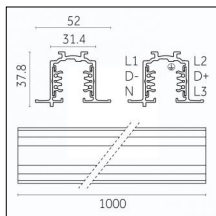

Code 0.02030.0010 - 3-circuit track surface/pendant

Finishing: White (Standard)
Length: 1000mm Width: 31.4mm Height: 37.8mm

Code 0.02030.0021 - 3-circuit track surface/pendant

Finishing: Black (Standard)
Length: 1000mm Width: 31.4mm Height: 37.8mm

Code 0.02030.0028 - 3-circuit track surface/pendant

Finishing: Metallised grey (Standard)
Length: 1000mm Width: 31.4mm Height: 37.8mm

Code 0.02031.0010 - 3-circuit track surface/pendant

Finishing: White (Standard)
Length: 2000mm Width: 31.4mm Height: 37.8mm

Tracks/channels

Code 0.02032.0010 - 3-circuit track surface/pendant

Finishing: White (Standard)
Length: 3000mm Width: 31.4mm Height: 37.8mm

Code 0.02032.0021 - 3-circuit track surface/pendant

Finishing: Black (Standard)
Length: 3000mm Width: 31.4mm Height: 37.8mm

Tracks/channels

Code 0.02034.0010 - 3-circuit track recessed

Finishing: White (Standard)
Length: 1000mm Width: 52mm Height: 37.8mm

Code 0.02034.0021 - 3-circuit track recessed

Finishing: Black (Standard)
Length: 1000mm Width: 52mm Height: 37.8mm