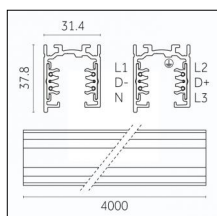

Code 0.02033.0010 - 3-circuit track surface/pendant

Finishing: White (Standard)
Length: 4000mm Width: 31.4mm Height: 37.8mm