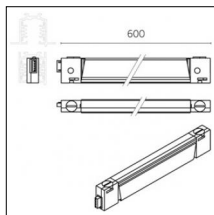

Code 0.26504.0000 - Customizable spacer - 600mm

Type: Structural
Finishing: Without finish / Stainles Steel / Natural aluminium (Standard)
Length: 600mm