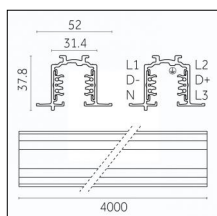

Code 0.02037.0010 - 3-circuit track recessed

Finishing: White (Standard)
Length: 4000mm Width: 52mm Height: 37.8mm