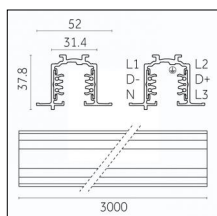

Tracks/channels

Code 0.02036.0010 - 3-circuit track recessed

Finishing: White (Standard)
Length: 3000mm Width: 52mm Height: 37.8mm

Code 0.02036.0021 - 3-circuit track recessed

Finishing: Black (Standard)
Length: 3000mm Width: 52mm Height: 37.8mm