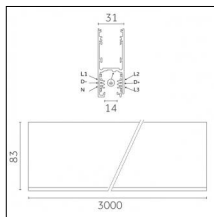

Code 0.02507.0010 - H Track | Surface/Pendant

Finishing: White (Standard)
Length: 3000mm Width: 31mm Height: 83mm