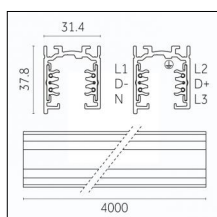

Code 0.02033.0021 - 3-circuit track surface/pendant

Finishing: Black (Standard)
Length: 4000mm Width: 31.4mm Height: 37.8mm