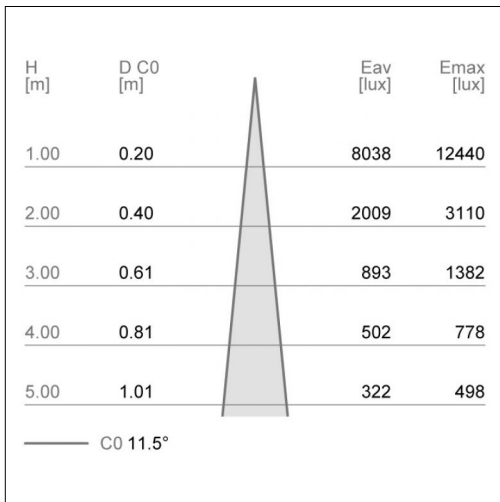

Photometries

0_GH62B_HC_01.ies

0_GH62B_HC_01.LDT