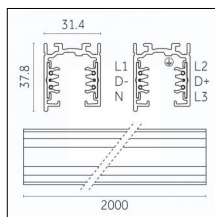

Code 0.02031.0021 - 3-circuit track surface/pendant

Finishing: Black (Standard)
Length: 2000mm Width: 31.4mm Height: 37.8mm