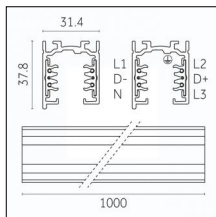

Adjustability: 356° horizontal axis 90° vertical axis

Finishing: Chrome

Notes:

- 1X,2X,3X,4X = no. of light sources. The photometric data refer to the single light source

Luminaire constructed in conformity with Directives 2014/35/EU (LV), 2014/30/EU (EMC), 2009/125/EC (Ecodesign) with Regulations (EC) No 245/2009, (EU) No 347/2010 and (EU) 2015/1428 (for luminaires with fluorescent and metal halide lamps only), 2009/125/EC (Ecodesign) with Regulations (EU) No 1194/2012 and 2015/1428 (for LED luminaires only), 2011/65/EU (RoHS 2) and 2012/19/EU (WEEE).

Code 0.02030.0010 - 3-circuit track surface/pendant

Finishing: White (Standard)
Length: 1000mm Width: 31.4mm Height: 37.8mm

Code 0.02030.0021 - 3-circuit track surface/pendant

Finishing: Black (Standard)
Length: 1000mm Width: 31.4mm Height: 37.8mm

Code 0.02030.0028 - 3-circuit track surface/pendant

Finishing: Metallised grey (Standard)
Length: 1000mm Width: 31.4mm Height: 37.8mm

Code 0.02031.0010 - 3-circuit track surface/pendant

Finishing: White (Standard)
Length: 2000mm Width: 31.4mm Height: 37.8mm

Tracks/channels

Code 0.02032.0010 - 3-circuit track surface/pendant

Finishing: White (Standard)
Length: 3000mm Width: 31.4mm Height: 37.8mm

Code 0.02032.0021 - 3-circuit track surface/pendant

Finishing: Black (Standard)
Length: 3000mm Width: 31.4mm Height: 37.8mm