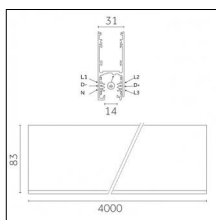

Tracks/channels

Code 0.02508.0010 - H Track | Surface/Pendant

Finishing: White (Standard)
Length: 4000mm Width: 31mm Height: 83mm