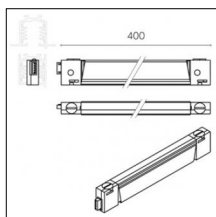

Code 0.26503.0000 - Customizable spacer - 400mm

Type: Structural
Finishing: Without finish / Stainles Steel / Natural aluminium (Standard)
Length: 400mm