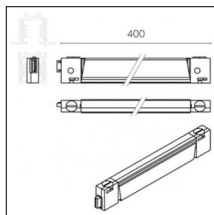

Code 0.26503.0000 - Customizable spacer - 400mm

Type: Structural
Finishing: Without finish / Stainles Steel / Natural aluminium (Standard)
Length: 400mm