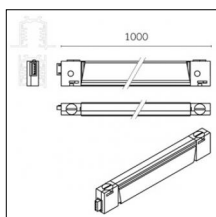

Code 0.26506.0000 - Customizable spacer - 1000mm

Type: Structural
Finishing: Without finish / Stainles Steel / Natural aluminium (Standard)
Length: 1000mm