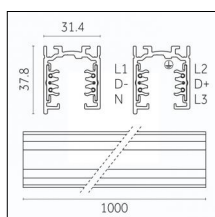

Tracks/channels

Code 0.02030.0010 - 3-circuit track surface/pendant

Finishing: White (Standard)
Length: 1000mm Width: 31.4mm Height: 37.8mm