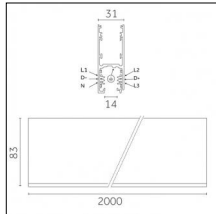

Tracks/channels

Code 0.02505.0010 - H Track | Surface/Pendant

Finishing: White (Standard)
Length: 1000mm Width: 31mm Height: 83mm

Code 0.02505.0021 - H Track | Surface/Pendant

Finishing: Black (Standard)
Length: 1000mm Width: 31mm Height: 83mm