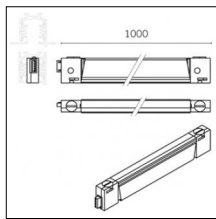

Accessories

Code 0.26505.0000 - Customizable spacer - 800mm

Type: Structural
 Finishing: Without finish / Stainles Steel / Natural aluminium (Standard)
 Length: 800mm

Code 0.26506.0000 - Customizable spacer - 1000mm