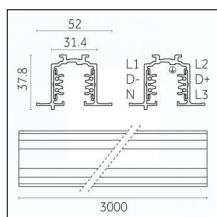

Code 0.02036.0021 - 3-circuit track recessed

Finishing: Black (Standard)
Length: 3000mm Width: 52mm Height: 37.8mm