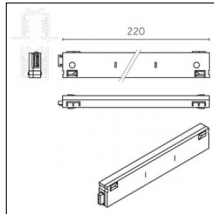

Accessories

Code 0.26499.0031 - Cone 45 ° wall washer

Type: Optical
Finishing: Embossed matt black (Standard)

Code 0.26500.0000 - Standard spacer - 110mm

Type: Structural
Finishing: Without finish / Stainles Steel / Natural aluminium (Standard)
Length: 110mm