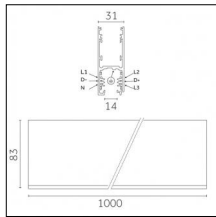

Tracks/channels

Code 0.02505.0010 - H Track | Surface/Pendant

Finishing: White (Standard)
Length: 1000mm Width: 31mm Height: 83mm

Code 0.02505.0021 - H Track | Surface/Pendant

Finishing: Black (Standard)
Length: 1000mm Width: 31mm Height: 83mm