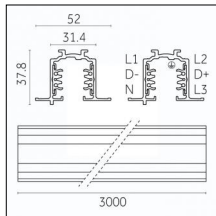

Code 0.02030.0010 - 3-circuit track surface/pendant

Finishing: White (Standard)
Length: 1000mm Width: 31.4mm Height: 37.8mm

Code 0.02030.0021 - 3-circuit track surface/pendant

Finishing: Black (Standard)
Length: 1000mm Width: 31.4mm Height: 37.8mm

Code 0.02030.0028 - 3-circuit track surface/pendant

Finishing: Metallised grey (Standard)
Length: 1000mm Width: 31.4mm Height: 37.8mm

Code 0.02031.0010 - 3-circuit track surface/pendant

Finishing: White (Standard)
Length: 2000mm Width: 31.4mm Height: 37.8mm

Code 0.02031.0021 - 3-circuit track surface/pendant

Finishing: Black (Standard)
Length: 2000mm Width: 31.4mm Height: 37.8mm

Code 0.02031.0028 - 3-circuit track surface/pendant

Finishing: Metallised grey (Standard)
Length: 2000mm Width: 31.4mm Height: 37.8mm

Tracks/channels

Code 0.02036.0010 - 3-circuit track recessed

Finishing: White (Standard)
Length: 3000mm Width: 52mm Height: 37.8mm

Code 0.02036.0021 - 3-circuit track recessed

Finishing: Black (Standard)
Length: 3000mm Width: 52mm Height: 37.8mm