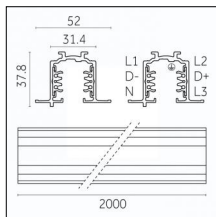

Code 0.02035.0028 - 3-circuit track recessed

Finishing: Metallised grey (Standard)
Length: 2000mm Width: 52mm Height: 37.8mm

Luminaire constructed in conformity with Directives 2014/35/EU (LV), 2014/30/EU (EMC), 2009/125/EC (Ecodesign) with Regulations (EC) No 245/2009, (EU) No 347/2010 and (EU) 2015/1428 (for luminaires with fluorescent and metal halide lamps only), 2009/125/EC (Ecodesign) with Regulations (EU) No 1194/2012 and 2015/1428 (for LED luminaires only), 2011/65/EU (RoHS 2) and 2012/19/EU (WEEE).