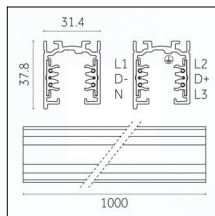

Code 0.02030.0028 - 3-circuit track surface/pendant

Finishing: Metallised grey (Standard)
Length: 1000mm Width: 31.4mm Height: 37.8mm