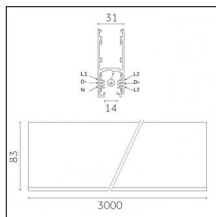

Code 0.02507.0021 - H Track | Surface/Pendant

Finishing: Black (Standard)
Length: 3000mm Width: 31mm Height: 83mm

Luminaire constructed in conformity with Directives 2014/35/EU (LV), 2014/30/EU (EMC), 2009/125/EC (Ecodesign) with Regulations (EC) No 245/2009, (EU) No 347/2010 and (EU) 2015/1428 (for luminaires with fluorescent and metal halide lamps only), 2009/125/EC (Ecodesign) with Regulations (EU) No 1194/2012 and 2015/1428 (for LED luminaires only), 2011/65/EU (RoHS 2) and 2012/19/EU (WEEE).