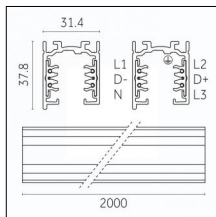

Adjustability: 356° horizontal axis 90° vertical axis

Finishing: Chrome

Notes:

- 1X,2X,3X,4X = no. of light sources. The photometric data refer to the single light source

Luminaire constructed in conformity with Directives 2014/35/EU (LV), 2014/30/EU (EMC), 2009/125/EC (Ecodesign) with Regulations (EC) No 245/2009, (EU) No 347/2010 and (EU) 2015/1428 (for luminaires with fluorescent and metal halide lamps only), 2009/125/EC (Ecodesign) with Regulations (EU) No 1194/2012 and 2015/1428 (for LED luminaires only), 2011/65/EU (RoHS 2) and 2012/19/EU (WEEE).

Code 0.02030.0010 - 3-circuit track surface/pendant

Finishing: White (Standard)
Length: 1000mm Width: 31.4mm Height: 37.8mm

Code 0.02030.0021 - 3-circuit track surface/pendant

Finishing: Black (Standard)
Length: 1000mm Width: 31.4mm Height: 37.8mm

Code 0.02030.0028 - 3-circuit track surface/pendant

Finishing: Metallised grey (Standard)
Length: 1000mm Width: 31.4mm Height: 37.8mm

Code 0.02031.0010 - 3-circuit track surface/pendant

Finishing: White (Standard)
Length: 2000mm Width: 31.4mm Height: 37.8mm

Tracks/channels

Code 0.02032.0010 - 3-circuit track surface/pendant

Finishing: White (Standard)
Length: 3000mm Width: 31.4mm Height: 37.8mm

Code 0.02032.0021 - 3-circuit track surface/pendant

Finishing: Black (Standard)
Length: 3000mm Width: 31.4mm Height: 37.8mm