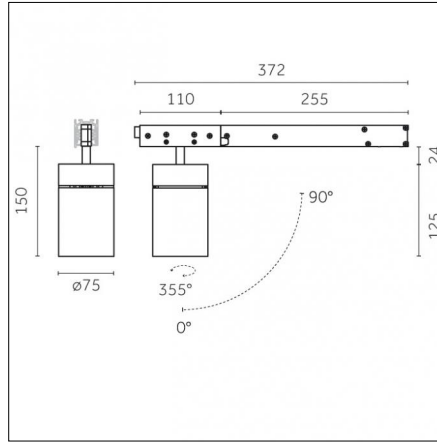

Indoor | Track mounted luminaires | Yori Evo Ghostrack

Narrow 12°

IP20

Risk 1

850°

Code 0.1X.LH73B.HWE0

Light source features

Number of light sources: 1

Source type: LED

Watt: 12W

Lm: 1491lm

Lm/W: 124lm/W

Kelvin/CRI: 2700K / >90

SDCM/L90 B10: < 2 / 50000

Electrical features

Driver included: YES

Driver position: integrated

Driver type: On-Off 220/240 Vac 50/60 Hz

Total power consumption (LED + DRIVER): 14

Isolation class: Class II

Optical features

Beam angle: 12°

Optical type, adjustability: Adjustable

Interchangeable optic (IOS): YES

Physical features

Material: Die-cast aluminum

Mounting: Track

Fixing: Ceiling

Adjustability: 356° horizontal axis 90° vertical axis

Finishing: Brushed gold

Notes:

- 1X,2X,3X,4X = no. of light sources. The photometric data refer to the single light source

Luminaire constructed in conformity with Directives 2014/35/EU (LV), 2014/30/EU (EMC), 2009/125/EC (Ecodesign) with Regulations (EC) No 245/2009, (EU) No 347/2010 and (EU) 2015/1428 (for luminaires with fluorescent and metal halide lamps only), 2009/125/EC (Ecodesign) with Regulations (EU) No 1194/2012 and 2015/1428 (for LED luminaires only), 2011/65/EU (RoHS 2) and 2012/19/EU (WEEE).

Reggiani SPA Illuminazione

Viale Monza, 16 20845 Sovico (MB) Italy
Tel. (+39) 039 2071.1 fax (+39) 039 2071 999

www.reggiani.net
contact@reggiani.net