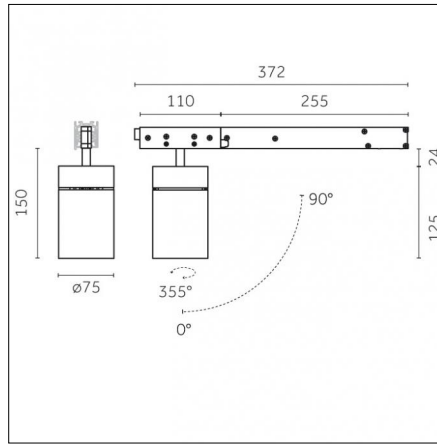

Indoor | Track mounted luminaires | Yori Evo Ghostrack

Narrow 12°

IP20

Risk 1

850°

EAC

CE

CB

Code 0.1X.LH63B.NNLO

Light source features

Number of light sources: 1

Source type: LED

Watt: 12W

Lm: 1920lm

Lm/W: 160lm/W

Kelvin/CRI: 4000K / >80

SDCM/L90 B10: < 2 / 50000

Fixture total output: 1190 lm

Fixture efficacy: 85 lm/W

Imax: 24432 cd

Electrical features

Driver included: YES

Driver position: integrated

Driver type: On-Off 220/240 Vac 50/60 Hz

Total power consumption (LED + DRIVER): 14

Isolation class: Class II

Optical features

Beam angle: 12°

Optical type, adjustability: Adjustable

Interchangeable optic (IOS): YES

Physical features

Material: Die-cast aluminum

Mounting: Track

Fixing: Ceiling

Adjustability: 356° horizontal axis 90° vertical axis

Finishing: Antiqued brushed bronze

Notes:

- 1X,2X,3X,4X = no. of light sources. The photometric data refer to the single light source

Luminaire constructed in conformity with Directives 2014/35/EU (LV), 2014/30/EU (EMC), 2009/125/EC (Ecodesign) with Regulations (EC) No 245/2009, (EU) No 347/2010 and (EU) 2015/1428 (for luminaires with fluorescent and metal halide lamps only), 2009/125/EC (Ecodesign) with Regulations (EU) No 1194/2012 and 2015/1428 (for LED luminaires only), 2011/65/EU (RoHS 2) and 2012/19/EU (WEEE).

Reggiani SPA Illuminazione

Viale Monza, 16 20845 Sovico (MB) Italy
Tel. (+39) 039 2071.1 fax (+39) 039 2071 999

www.reggiani.net
contact@reggiani.net