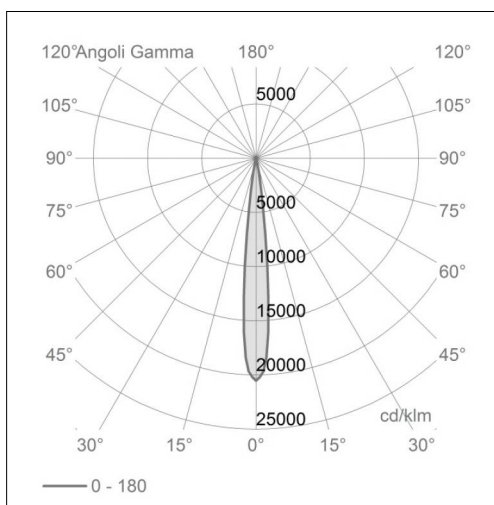

Photometries

0_LH63B_NN_L0.ies
0_LH63B_NN_L0.LDT