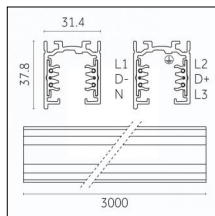

Adjustability: 356° horizontal axis 90° vertical axis

Finishing: Chrome

Notes:

- 1X,2X,3X,4X = no. of light sources. The photometric data refer to the single light source

Luminaire constructed in conformity with Directives 2014/35/EU (LV), 2014/30/EU (EMC), 2009/125/EC (Ecodesign) with Regulations (EC) No 245/2009, (EU) No 347/2010 and (EU) 2015/1428 (for luminaires with fluorescent and metal halide lamps only), 2009/125/EC (Ecodesign) with Regulations (EU) No 1194/2012 and 2015/1428 (for LED luminaires only), 2011/65/EU (RoHS 2) and 2012/19/EU (WEEE).

Code 0.02030.0010 - 3-circuit track surface/pendant

Finishing: White (Standard)
Length: 1000mm Width: 31.4mm Height: 37.8mm

Code 0.02030.0021 - 3-circuit track surface/pendant

Finishing: Black (Standard)
Length: 1000mm Width: 31.4mm Height: 37.8mm

Code 0.02030.0028 - 3-circuit track surface/pendant

Finishing: Metallised grey (Standard)
Length: 1000mm Width: 31.4mm Height: 37.8mm

Code 0.02031.0010 - 3-circuit track surface/pendant

Finishing: White (Standard)
Length: 2000mm Width: 31.4mm Height: 37.8mm

Tracks/channels

Code 0.02032.0010 - 3-circuit track surface/pendant

Finishing: White (Standard)
Length: 3000mm Width: 31.4mm Height: 37.8mm

Code 0.02032.0021 - 3-circuit track surface/pendant

Finishing: Black (Standard)
Length: 3000mm Width: 31.4mm Height: 37.8mm