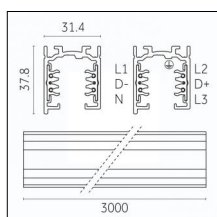

Tracks/channels

Code 0.02032.0010 - 3-circuit track surface/pendant

Finishing: White (Standard)
Length: 3000mm Width: 31.4mm Height: 37.8mm