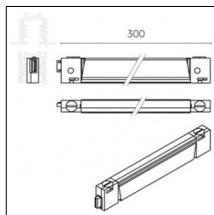

Code 0.26502.0000 - Customizable spacer - 300mm

Type: Structural
Finishing: Without finish / Stainles Steel / Natural aluminium (Standard)
Length: 300mm