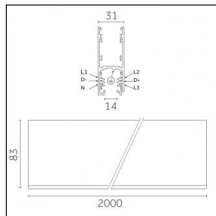

Adjustability: 356° horizontal axis 90° vertical axis

Finishing: Chrome

Notes:

- 1X,2X,3X,4X = no. of light sources. The photometric data refer to the single light source

Luminaire constructed in conformity with Directives 2014/35/EU (LV), 2014/30/EU (EMC), 2009/125/EC (Ecodesign) with Regulations (EC) No 245/2009, (EU) No 347/2010 and (EU) 2015/1428 (for luminaires with fluorescent and metal halide lamps only), 2009/125/EC (Ecodesign) with Regulations (EU) No 1194/2012 and 2015/1428 (for LED luminaires only), 2011/65/EU (RoHS 2) and 2012/19/EU (WEEE).

Tracks/channels

Code 0.02505.0010 - H Track | Surface/Pendant

Finishing: White (Standard)
Length: 1000mm Width: 31mm Height: 83mm

Code 0.02505.0021 - H Track | Surface/Pendant

Finishing: Black (Standard)
Length: 1000mm Width: 31mm Height: 83mm