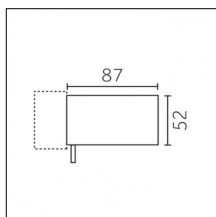

Code 0.26650.0021 - Framing accessory, light shape - round

Type: Optical
Finishing: Black (Standard)

Luminaire constructed in conformity with Directives 2014/35/EU (LV), 2014/30/EU (EMC), 2009/125/EC (Ecodesign) with Regulations (EC) No 245/2009, (EU) No 347/2010 and (EU) 2015/1428 (for luminaires with fluorescent and metal halide lamps only), 2009/125/EC (Ecodesign) with Regulations (EU) No 1194/2012 and 2015/1428 (for LED luminaires only), 2011/65/EU (RoHS 2) and 2012/19/EU (WEEE).