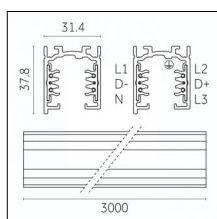

Tracks/channels

Code 0.02032.0010 - 3-circuit track surface/pendant

Finishing: White (Standard)
Length: 3000mm Width: 31.4mm Height: 37.8mm