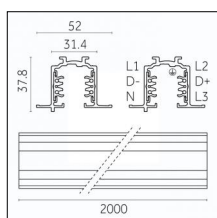

Code 0.02035.0028 - 3-circuit track recessed

Finishing: Metallised grey (Standard)
Length: 2000mm Width: 52mm Height: 37.8mm

Luminaire constructed in conformity with Directives 2014/35/EU (LV), 2014/30/EU (EMC), 2009/125/EC (Ecodesign) with Regulations (EC) No 245/2009, (EU) No 347/2010 and (EU) 2015/1428 (for luminaires with fluorescent and metal halide lamps only), 2009/125/EC (Ecodesign) with Regulations (EU) No 1194/2012 and 2015/1428 (for LED luminaires only), 2011/65/EU (RoHS 2) and 2012/19/EU (WEEE).