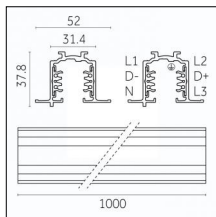

Code 0.02034.0021 - 3-circuit track recessed

Finishing: Black (Standard)
Length: 1000mm Width: 52mm Height: 37.8mm