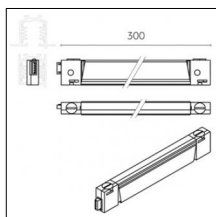

Code 0.26502.0000 - Customizable spacer - 300mm

Type: Structural
Finishing: Without finish / Stainles Steel / Natural aluminium (Standard)
Length: 300mm