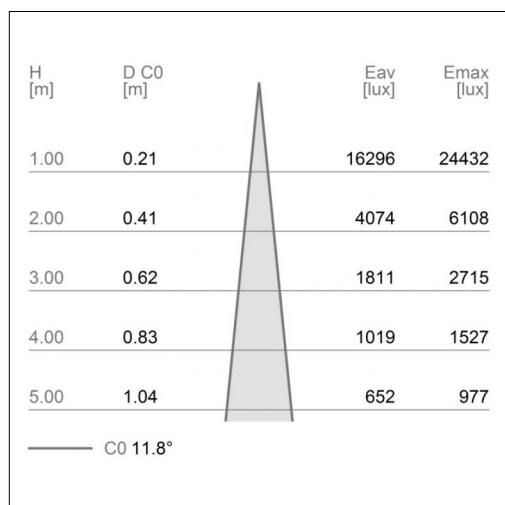

Photometries

0_LH63B_NN_L0.ies
0_LH63B_NN_L0.LDT