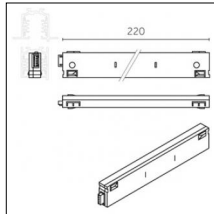

Code 0.26501.0000 - Standard spacer - 220mm

Type: Structural
Finishing: Without finish / Stainles Steel / Natural aluminium (Standard)
Length: 220mm