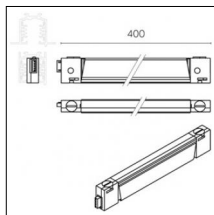

Code 0.26503.0000 - Customizable spacer - 400mm

Type: Structural
Finishing: Without finish / Stainles Steel / Natural aluminium (Standard)
Length: 400mm