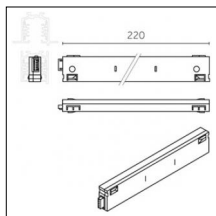

Accessories

Code 0.26498.0031 - Cone 45 ° wall washer

Type: Optical
Finishing: Embossed matt black (Standard)

Code 0.26500.0000 - Standard spacer - 110mm

Type: Structural
Finishing: Without finish / Stainles Steel / Natural aluminium (Standard)
Length: 110mm