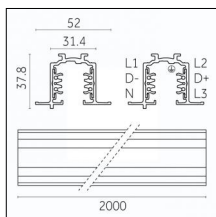

Code 0.02035.0021 - 3-circuit track recessed

Finishing: Black (Standard)
Length: 2000mm Width: 52mm Height: 37.8mm