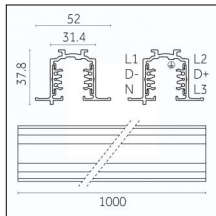

Tracks/channels

Code 0.02034.0010 - 3-circuit track recessed

Finishing: White (Standard)
Length: 1000mm Width: 52mm Height: 37.8mm

Code 0.02034.0021 - 3-circuit track recessed

Finishing: Black (Standard)
Length: 1000mm Width: 52mm Height: 37.8mm