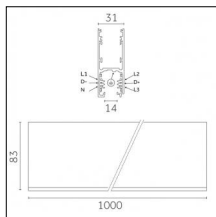

Code 0.02505.0021 - H Track | Surface/Pendant

Finishing: Black (Standard)
Length: 1000mm Width: 31mm Height: 83mm