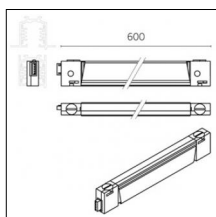

Accessories

Code 0.26504.0000 - Customizable spacer - 600mm

Type: Structural
Finishing: Without finish / Stainles Steel / Natural aluminium (Standard)
Length: 600mm