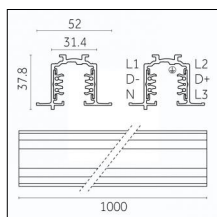

Tracks/channels

Code 0.02034.0010 - 3-circuit track recessed

Finishing: White (Standard)
Length: 1000mm Width: 52mm Height: 37.8mm