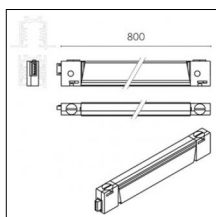

Accessories

Code 0.26505.0000 - Customizable spacer - 800mm

Type: Structural
Finishing: Without finish / Stainles Steel / Natural aluminium (Standard)
Length: 800mm