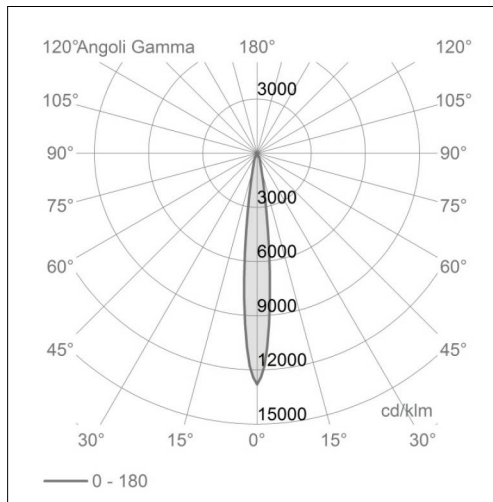

Photometries

0_GH72B_HC_01.ies

0_GH72B_HC_01.LDT