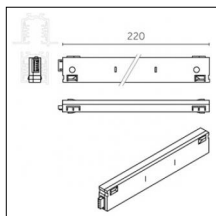

Code 0.26501.0000 - Standard spacer - 220mm

Type: Structural
Finishing: Without finish / Stainles Steel / Natural aluminium (Standard)
Length: 220mm