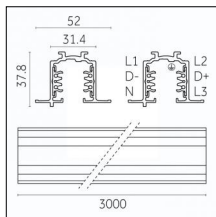

Tracks/channels

Code 0.02036.0010 - 3-circuit track recessed

Finishing: White (Standard)
Length: 3000mm Width: 52mm Height: 37.8mm

Code 0.02036.0021 - 3-circuit track recessed

Finishing: Black (Standard)
Length: 3000mm Width: 52mm Height: 37.8mm