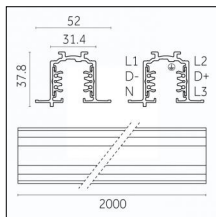

Code 0.02035.0028 - 3-circuit track recessed

Finishing: Metallised grey (Standard)
Length: 2000mm Width: 52mm Height: 37.8mm