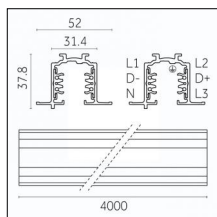

Code 0.02037.0028 - 3-circuit track recessed

Finishing: Metallised grey (Standard)
Length: 4000mm Width: 52mm Height: 37.8mm

Luminaire constructed in conformity with Directives 2014/35/EU (LV), 2014/30/EU (EMC), 2009/125/EC (Ecodesign) with Regulations (EC) No 245/2009, (EU) No 347/2010 and (EU) 2015/1428 (for luminaires with fluorescent and metal halide lamps only), 2009/125/EC (Ecodesign) with Regulations (EU) No 1194/2012 and 2015/1428 (for LED luminaires only), 2011/65/EU (RoHS 2) and 2012/19/EU (WEEE).