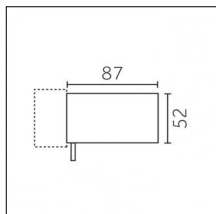

Code 0.26651.0021 - Framing accessory, light shape - square

Type: Optical
Finishing: Black (Standard)