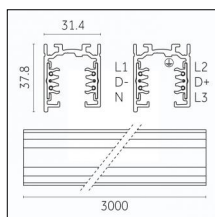

Code 0.02032.0021 - 3-circuit track surface/pendant

Finishing: Black (Standard)
Length: 3000mm Width: 31.4mm Height: 37.8mm