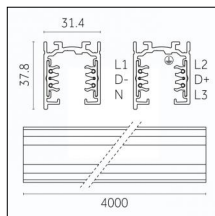

Code 0.02033.0010 - 3-circuit track surface/pendant

Finishing: White (Standard)
Length: 4000mm Width: 31.4mm Height: 37.8mm