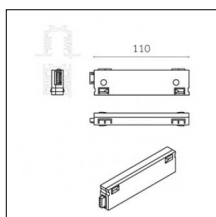

Code 0.26500.0000 - Standard spacer - 110mm

Type: Structural
Finishing: Without finish / Stainles Steel / Natural aluminium (Standard)
Length: 110mm