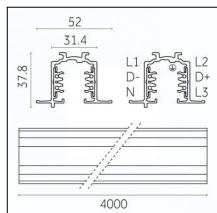

Code 0.02037.0010 - 3-circuit track recessed

Finishing: White (Standard)
Length: 4000mm Width: 52mm Height: 37.8mm