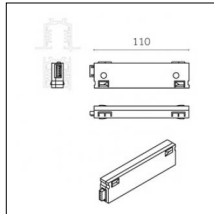

Code 0.26500.0000 - Standard spacer - 110mm

Type: Structural
Finishing: Without finish / Stainles Steel / Natural aluminium (Standard)
Length: 110mm