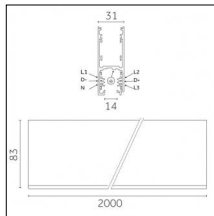

Code 0.02506.0010 - H Track | Surface/Pendant

Finishing: White (Standard)
Length: 2000mm Width: 31mm Height: 83mm