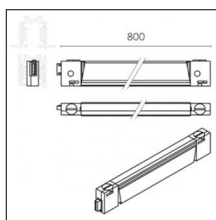

Type: Structural
 Finishing: Without finish / Stainles Steel / Natural aluminium (Standard)
 Length: 600mm

Code 0.26505.0000 - Customizable spacer - 800mm

Type: Structural
 Finishing: Without finish / Stainles Steel / Natural aluminium (Standard)
 Length: 800mm