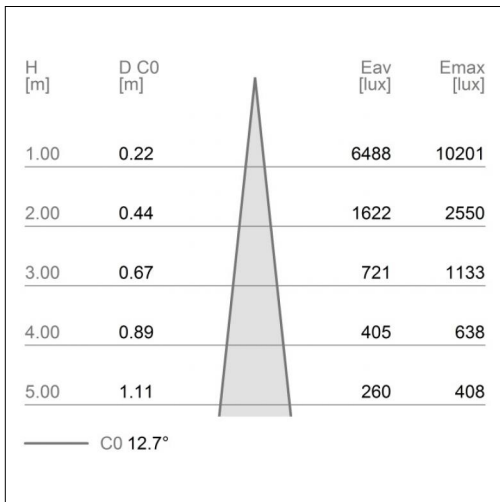

Photometries

0_GH72B_HC_01.ies

0_GH72B_HC_01.LDT