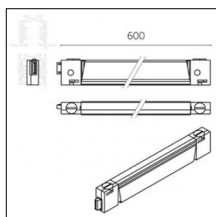

Code 0.26504.0000 - Customizable spacer - 600mm

Type: Structural
Finishing: Without finish / Stainles Steel / Natural aluminium (Standard)
Length: 600mm