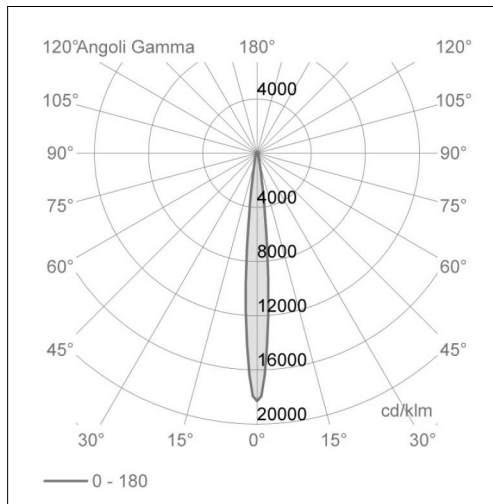

Photometries

0_MH73B_HW_D0.ies

0_MH73B_HW_D0.LDT