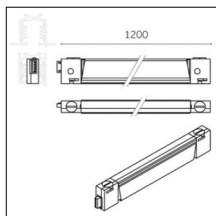

Code 0.26507.0000 - Customizable spacer - 1200mm

Type: Structural
Finishing: Without finish / Stainles Steel / Natural aluminium (Standard)
Length: 1200mm