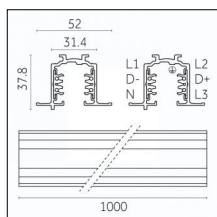

Code 0.02034.0021 - 3-circuit track recessed

Finishing: Black (Standard)
Length: 1000mm Width: 52mm Height: 37.8mm