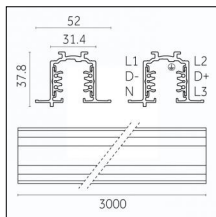

Code 0.02036.0021 - 3-circuit track recessed

Finishing: Black (Standard)
Length: 3000mm Width: 52mm Height: 37.8mm