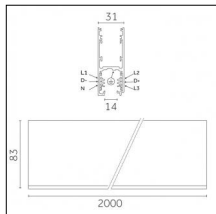

Code 0.02506.0021 - H Track | Surface/Pendant

Finishing: Black (Standard)
Length: 2000mm Width: 31mm Height: 83mm