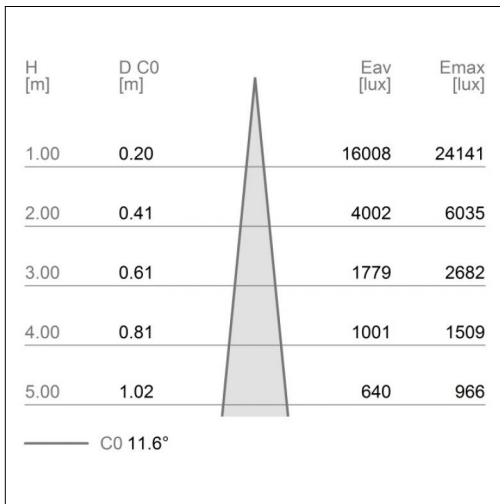

Photometries

0_MH63B_NN_C0.ies

0_MH63B_NN_C0.LDT