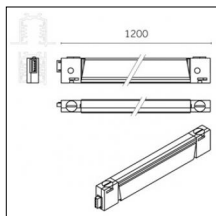

Code 0.26507.0000 - Customizable spacer - 1200mm

Type: Structural
Finishing: Without finish / Stainles Steel / Natural aluminium (Standard)
Length: 1200mm