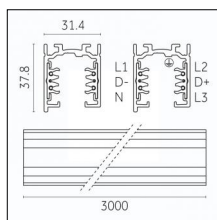

Code 0.02032.0021 - 3-circuit track surface/pendant

Finishing: Black (Standard)
Length: 3000mm Width: 31.4mm Height: 37.8mm