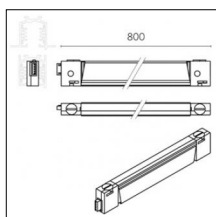

Code 0.26505.0000 - Customizable spacer - 800mm

Type: Structural
Finishing: Without finish / Stainles Steel / Natural aluminium (Standard)
Length: 800mm