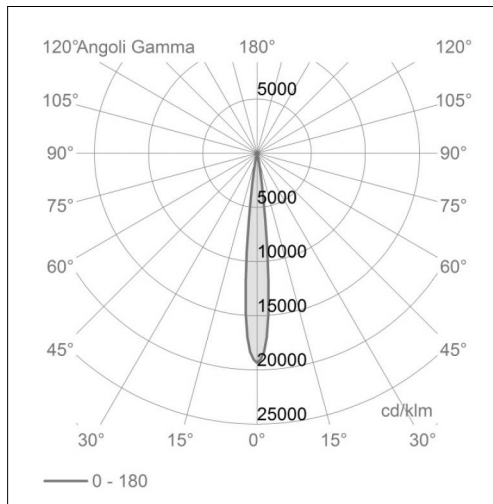

Photometries

0_MH63B_NN_C0.ies

0_MH63B_NN_C0.LDT