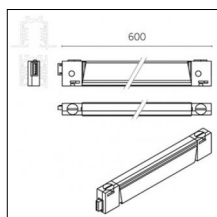

Accessories

Code 0.26504.0000 - Customizable spacer - 600mm

Type: Structural
Finishing: Without finish / Stainles Steel / Natural aluminium (Standard)
Length: 600mm