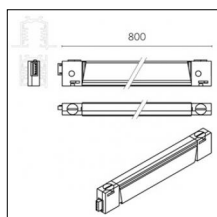

Code 0.26505.0000 - Customizable spacer - 800mm

Type: Structural
Finishing: Without finish / Stainles Steel / Natural aluminium (Standard)
Length: 800mm