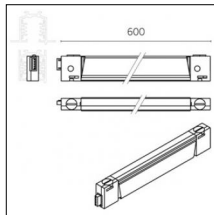

Code 0.26504.0000 - Customizable spacer - 600mm

Type: Structural
Finishing: Without finish / Stainles Steel / Natural aluminium (Standard)
Length: 600mm