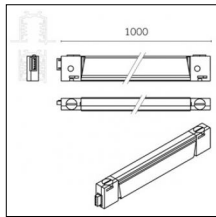

Code 0.26506.0000 - Customizable spacer - 1000mm

Type: Structural
Finishing: Without finish / Stainles Steel / Natural aluminium (Standard)
Length: 1000mm