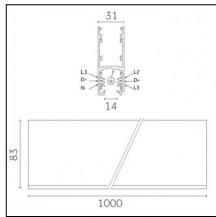

Code 0.02505.0021 - H Track | Surface/Pendant

Finishing: Black (Standard)
Length: 1000mm Width: 31mm Height: 83mm