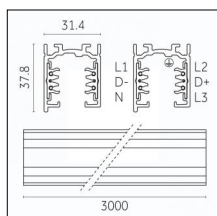

Code 0.02032.0028 - 3-circuit track surface/pendant

Finishing: Metallised grey (Standard)
Length: 3000mm Width: 31.4mm Height: 37.8mm