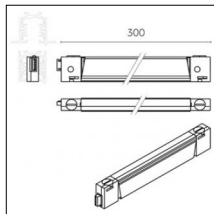

Code 0.26502.0000 - Customizable spacer - 300mm

Type: Structural
Finishing: Without finish / Stainles Steel / Natural aluminium (Standard)
Length: 300mm