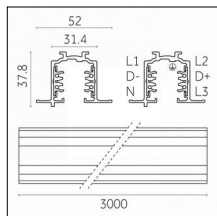

Tracks/channels

Code 0.02036.0010 - 3-circuit track recessed

Finishing: White (Standard)
Length: 3000mm Width: 52mm Height: 37.8mm

Code 0.02036.0021 - 3-circuit track recessed

Finishing: Black (Standard)
Length: 3000mm Width: 52mm Height: 37.8mm