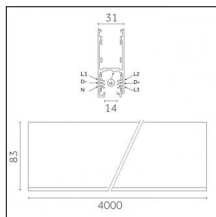

Code 0.02508.0021 - H Track | Surface/Pendant

Finishing: Black (Standard)
Length: 4000mm Width: 31mm Height: 83mm