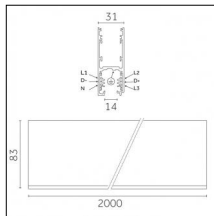

Code 0.02506.0021 - H Track | Surface/Pendant

Finishing: Black (Standard)
Length: 2000mm Width: 31mm Height: 83mm