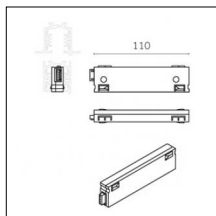

Code 0.26500.0000 - Standard spacer - 110mm

Type: Structural
Finishing: Without finish / Stainles Steel / Natural aluminium (Standard)
Length: 110mm