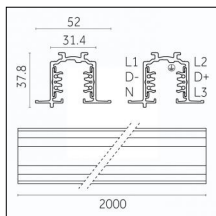

Code 0.02035.0010 - 3-circuit track recessed

Finishing: White (Standard)
Length: 2000mm Width: 52mm Height: 37.8mm