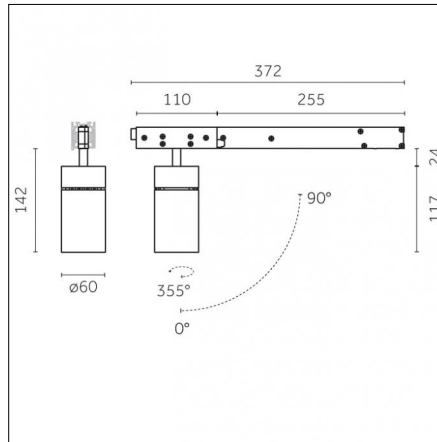

Indoor | Track mounted luminaires | Yori Evo Ghostrack

Narrow 12°

01

IP20

Risk 1

850°

Code 0.1X.GH62B.HC01

Light source features

Number of light sources: 1

Source type: LED

Watt: 9W

Lm: 960lm

Lm/W: 107lm/W

Kelvin/CRI: 3000K / >98

SDCM/L90 B10: < 2 / 50000

Fixture total output: 787 lm

Fixture efficacy: 76 lm/W

Imax: 12440 cd

Electrical features

Driver included: YES

Driver position: integrated

Driver type: On-Off 220/240 Vac 50/60 Hz

Total power consumption (LED + DRIVER): 11

Isolation class: Class II

Optical features

Beam angle: 12°

Optical type, adjustability: Adjustable

Interchangeable optic (IOS): YES

Physical features

Material: Die-cast aluminum

Mounting: Track

Fixing: Ceiling

Adjustability: 356° horizontal axis 90° vertical axis

Finishing: Chrome

Notes:

- 1X,2X,3X,4X = no. of light sources. The photometric data refer to the single light source

Luminaire constructed in conformity with Directives 2014/35/EU (LV), 2014/30/EU (EMC), 2009/125/EC (Ecodesign) with Regulations (EC) No 245/2009, (EU) No 347/2010 and (EU) 2015/1428 (for luminaires with fluorescent and metal halide lamps only), 2009/125/EC (Ecodesign) with Regulations (EU) No 1194/2012 and 2015/1428 (for LED luminaires only), 2011/65/EU (RoHS 2) and 2012/19/EU (WEEE).

Reggiani SPA Illuminazione

Viale Monza, 16 20845 Sovico (MB) Italy
Tel. (+39) 039 2071.1 fax (+39) 039 2071 999

www.reggiani.net
contact@reggiani.net