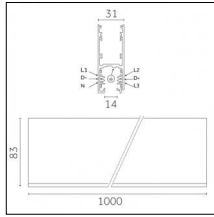

Tracks/channels

Code 0.02505.0010 - H Track | Surface/Pendant

Finishing: White (Standard)
Length: 1000mm Width: 31mm Height: 83mm