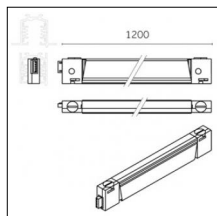

Code 0.26507.0000 - Customizable spacer - 1200mm

Type: Structural
Finishing: Without finish / Stainles Steel / Natural aluminium (Standard)
Length: 1200mm