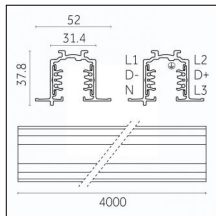

Code 0.02037.0010 - 3-circuit track recessed

Finishing: White (Standard)
Length: 4000mm Width: 52mm Height: 37.8mm