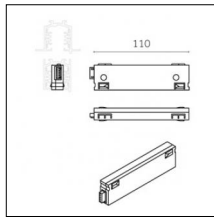

Code 0.26500.0000 - Standard spacer - 110mm

Type: Structural
Finishing: Without finish / Stainles Steel / Natural aluminium (Standard)
Length: 110mm