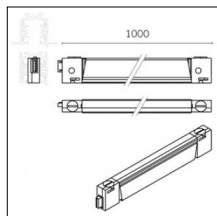

Code 0.26506.0000 - Customizable spacer - 1000mm

Type: Structural
Finishing: Without finish / Stainles Steel / Natural aluminium (Standard)
Length: 1000mm