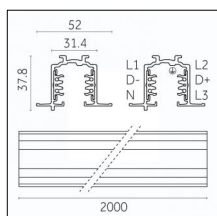

Code 0.02035.0010 - 3-circuit track recessed

Finishing: White (Standard)
Length: 2000mm Width: 52mm Height: 37.8mm