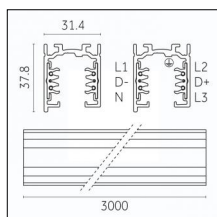

Code 0.02032.0021 - 3-circuit track surface/pendant

Finishing: Black (Standard)
Length: 3000mm Width: 31.4mm Height: 37.8mm