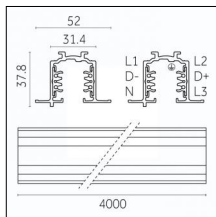

Code 0.02037.0021 - 3-circuit track recessed

Finishing: Black (Standard)
Length: 4000mm Width: 52mm Height: 37.8mm