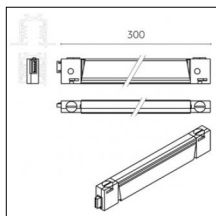

Code 0.26502.0000 - Customizable spacer - 300mm

Type: Structural
Finishing: Without finish / Stainles Steel / Natural aluminium (Standard)
Length: 300mm