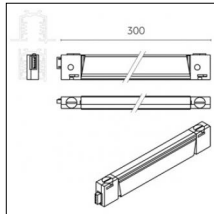

Code 0.26502.0000 - Customizable spacer - 300mm

Type: Structural
Finishing: Without finish / Stainles Steel / Natural aluminium (Standard)
Length: 300mm