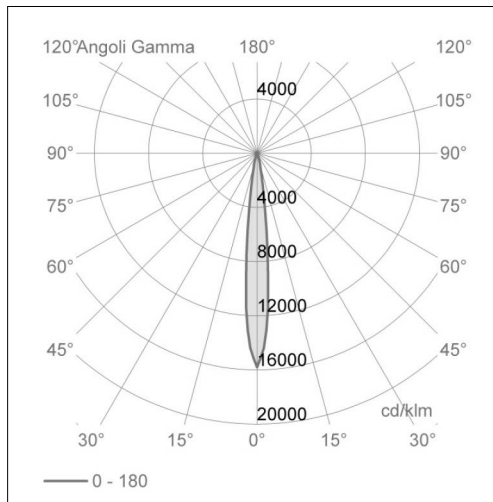

Photometries

0_GH62B_HC_01.ies

0_GH62B_HC_01.LDT