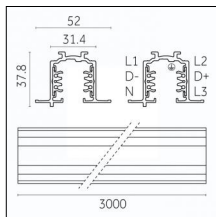

Tracks/channels

Code 0.02036.0010 - 3-circuit track recessed

Finishing: White (Standard)
Length: 3000mm Width: 52mm Height: 37.8mm

Code 0.02036.0021 - 3-circuit track recessed

Finishing: Black (Standard)
Length: 3000mm Width: 52mm Height: 37.8mm