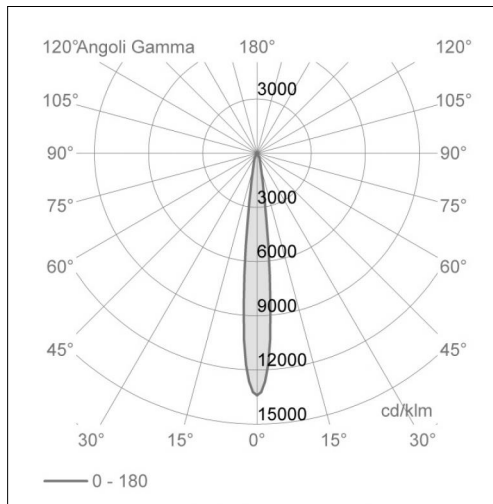

Photometries

0_LH73B_HW_E0.ies

0_LH73B_HW_E0.LDT