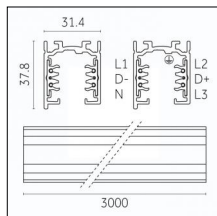

Tracks/channels

Code 0.02508.0010 - H Track | Surface/Pendant

Finishing: White (Standard)
Length: 4000mm Width: 31mm Height: 83mm

Code 0.02508.0021 - H Track | Surface/Pendant

Finishing: Black (Standard)
Length: 4000mm Width: 31mm Height: 83mm

Tracks/channels

Code 0.02032.0010 - 3-circuit track surface/pendant

Finishing: White (Standard)
Length: 3000mm Width: 31.4mm Height: 37.8mm

Code 0.02032.0021 - 3-circuit track surface/pendant

Finishing: Black (Standard)
Length: 3000mm Width: 31.4mm Height: 37.8mm