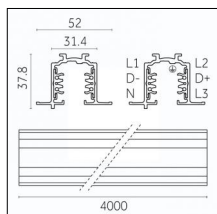

Code 0.02037.0021 - 3-circuit track recessed

Finishing: Black (Standard)
Length: 4000mm Width: 52mm Height: 37.8mm