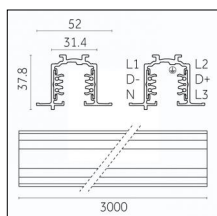

Code 0.02036.0028 - 3-circuit track recessed

Finishing: Metallised grey (Standard)
Length: 3000mm Width: 52mm Height: 37.8mm