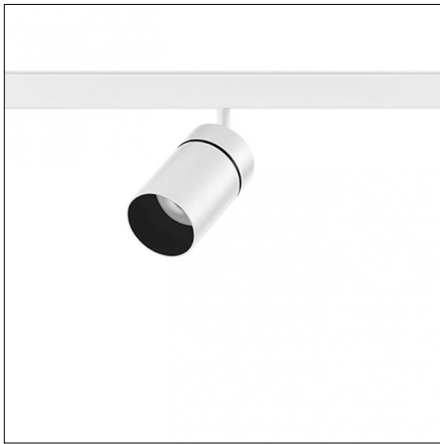

Accessories

Code 0.26651.0021 - Framing accessory, light shape - square

Type: Optical

Finishing: Black (Standard)

Indoor | Track mounted luminaires | Yori Evo Ghostrack

Narrow 12°

IP20

Risk 1