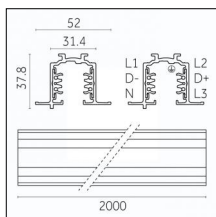

Code 0.02035.0028 - 3-circuit track recessed

Finishing: Metallised grey (Standard)
Length: 2000mm Width: 52mm Height: 37.8mm

Luminaire constructed in conformity with Directives 2014/35/EU (LV), 2014/30/EU (EMC), 2009/125/EC (Ecodesign) with Regulations (EC) No 245/2009, (EU) No 347/2010 and (EU) 2015/1428 (for luminaires with fluorescent and metal halide lamps only), 2009/125/EC (Ecodesign) with Regulations (EU) No 1194/2012 and 2015/1428 (for LED luminaires only), 2011/65/EU (RoHS 2) and 2012/19/EU (WEEE).