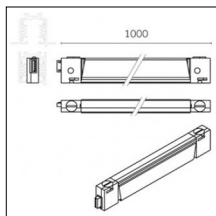

Type: Structural
 Finishing: Without finish / Stainles Steel / Natural aluminium (Standard)
 Length: 600mm

Code 0.26505.0000 - Customizable spacer - 800mm

Type: Structural
 Finishing: Without finish / Stainles Steel / Natural aluminium (Standard)
 Length: 800mm