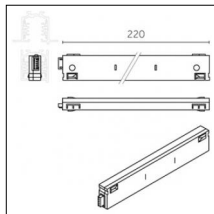

Code 0.26501.0000 - Standard spacer - 220mm

Type: Structural
Finishing: Without finish / Stainles Steel / Natural aluminium (Standard)
Length: 220mm