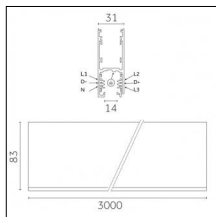

Code 0.02507.0010 - H Track | Surface/Pendant

Finishing: White (Standard)
Length: 3000mm Width: 31mm Height: 83mm