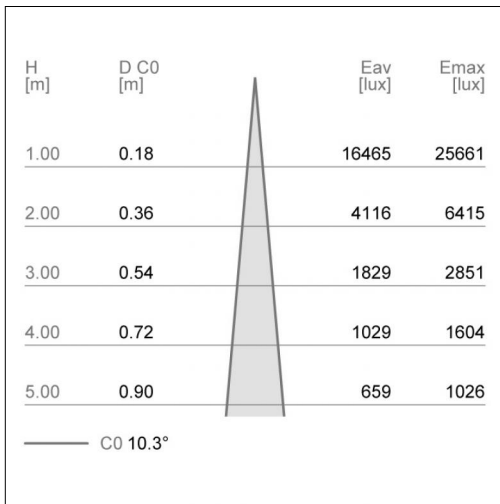

Photometries

0_MH73B_HW_D0.ies

0_MH73B_HW_D0.LDT