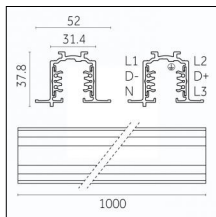

Tracks/channels

Code 0.02034.0010 - 3-circuit track recessed

Finishing: White (Standard)
Length: 1000mm Width: 52mm Height: 37.8mm