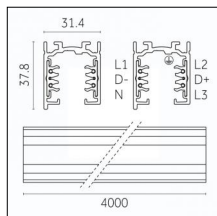

Code 0.02033.0010 - 3-circuit track surface/pendant

Finishing: White (Standard)
Length: 4000mm Width: 31.4mm Height: 37.8mm