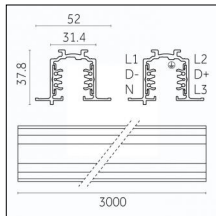

Tracks/channels

Code 0.02036.0010 - 3-circuit track recessed

Finishing: White (Standard)
Length: 3000mm Width: 52mm Height: 37.8mm

Code 0.02036.0021 - 3-circuit track recessed

Finishing: Black (Standard)
Length: 3000mm Width: 52mm Height: 37.8mm