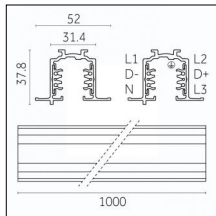

Adjustability: 356° horizontal axis 90° vertical axis

Finishing: Chrome

Notes:

- 1X,2X,3X,4X = no. of light sources. The photometric data refer to the single light source

Luminaire constructed in conformity with Directives 2014/35/EU (LV), 2014/30/EU (EMC), 2009/125/EC (Ecodesign) with Regulations (EC) No 245/2009, (EU) No 347/2010 and (EU) 2015/1428 (for luminaires with fluorescent and metal halide lamps only), 2009/125/EC (Ecodesign) with Regulations (EU) No 1194/2012 and 2015/1428 (for LED luminaires only), 2011/65/EU (RoHS 2) and 2012/19/EU (WEEE).

Tracks/channels

Code 0.02034.0010 - 3-circuit track recessed

Finishing: White (Standard)
Length: 1000mm Width: 52mm Height: 37.8mm

Code 0.02034.0021 - 3-circuit track recessed

Finishing: Black (Standard)
Length: 1000mm Width: 52mm Height: 37.8mm