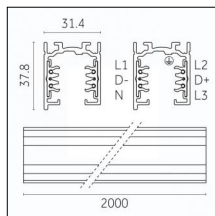

Code 0.02031.0010 - 3-circuit track surface/pendant

Finishing: White (Standard)
Length: 2000mm Width: 31.4mm Height: 37.8mm