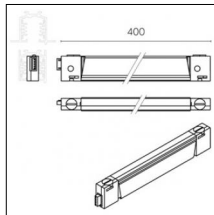

Code 0.26503.0000 - Customizable spacer - 400mm

Type: Structural
Finishing: Without finish / Stainles Steel / Natural aluminium (Standard)
Length: 400mm