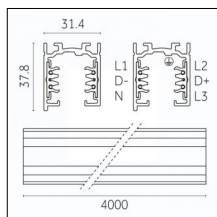

Code 0.02033.0021 - 3-circuit track surface/pendant

Finishing: Black (Standard)
Length: 4000mm Width: 31.4mm Height: 37.8mm