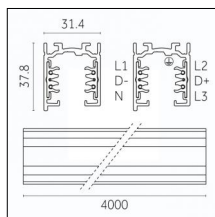

Code 0.02033.0021 - 3-circuit track surface/pendant

Finishing: Black (Standard)
Length: 4000mm Width: 31.4mm Height: 37.8mm