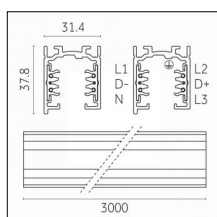

Code 0.02032.0021 - 3-circuit track surface/pendant

Finishing: Black (Standard)
Length: 3000mm Width: 31.4mm Height: 37.8mm