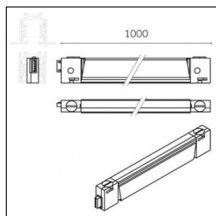

Code 0.26506.0000 - Customizable spacer - 1000mm

Type: Structural
Finishing: Without finish / Stainles Steel / Natural aluminium (Standard)
Length: 1000mm