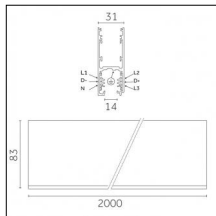

Code 0.02506.0021 - H Track | Surface/Pendant

Finishing: Black (Standard)
Length: 2000mm Width: 31mm Height: 83mm