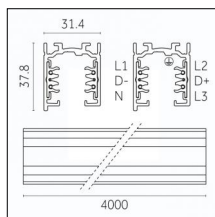

Code 0.02033.0028 - 3-circuit track surface/pendant

Finishing: Metallised grey (Standard)
Length: 4000mm Width: 31.4mm Height: 37.8mm

Luminaire constructed in conformity with Directives 2014/35/EU (LV), 2014/30/EU (EMC), 2009/125/EC (Ecodesign) with Regulations (EC) No 245/2009, (EU) No 347/2010 and (EU) 2015/1428 (for luminaires with fluorescent and metal halide lamps only), 2009/125/EC (Ecodesign) with Regulations (EU) No 1194/2012 and 2015/1428 (for LED luminaires only), 2011/65/EU (RoHS 2) and 2012/19/EU (WEEE).