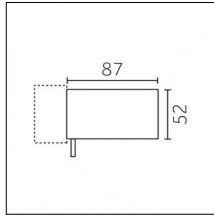

Accessories

Code 0.26651.0021 - Framing accessory, light shape - square

Type: Optical

Finishing: Black (Standard)