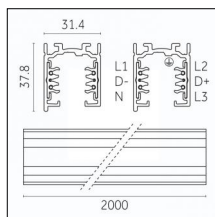

Code 0.02031.0028 - 3-circuit track surface/pendant

Finishing: Metallised grey (Standard)
Length: 2000mm Width: 31.4mm Height: 37.8mm

Luminaire constructed in conformity with Directives 2014/35/EU (LV), 2014/30/EU (EMC), 2009/125/EC (Ecodesign) with Regulations (EC) No 245/2009, (EU) No 347/2010 and (EU) 2015/1428 (for luminaires with fluorescent and metal halide lamps only), 2009/125/EC (Ecodesign) with Regulations (EU) No 1194/2012 and 2015/1428 (for LED luminaires only), 2011/65/EU (RoHS 2) and 2012/19/EU (WEEE).