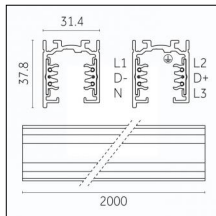

Adjustability: 356° horizontal axis 90° vertical axis

Finishing: Chrome

Notes:

- 1X,2X,3X,4X = no. of light sources. The photometric data refer to the single light source

Luminaire constructed in conformity with Directives 2014/35/EU (LV), 2014/30/EU (EMC), 2009/125/EC (Ecodesign) with Regulations (EC) No 245/2009, (EU) No 347/2010 and (EU) 2015/1428 (for luminaires with fluorescent and metal halide lamps only), 2009/125/EC (Ecodesign) with Regulations (EU) No 1194/2012 and 2015/1428 (for LED luminaires only), 2011/65/EU (RoHS 2) and 2012/19/EU (WEEE).

Code 0.02030.0010 - 3-circuit track surface/pendant

Finishing: White (Standard)
Length: 1000mm Width: 31.4mm Height: 37.8mm

Code 0.02030.0021 - 3-circuit track surface/pendant

Finishing: Black (Standard)
Length: 1000mm Width: 31.4mm Height: 37.8mm

Code 0.02030.0028 - 3-circuit track surface/pendant

Finishing: Metallised grey (Standard)
Length: 1000mm Width: 31.4mm Height: 37.8mm

Code 0.02031.0010 - 3-circuit track surface/pendant

Finishing: White (Standard)
Length: 2000mm Width: 31.4mm Height: 37.8mm

Tracks/channels

Code 0.02032.0010 - 3-circuit track surface/pendant

Finishing: White (Standard)
Length: 3000mm Width: 31.4mm Height: 37.8mm

Code 0.02032.0021 - 3-circuit track surface/pendant

Finishing: Black (Standard)
Length: 3000mm Width: 31.4mm Height: 37.8mm