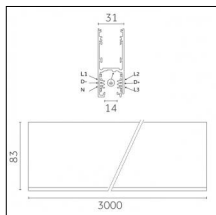

Code 0.02507.0010 - H Track | Surface/Pendant

Finishing: White (Standard)
Length: 3000mm Width: 31mm Height: 83mm