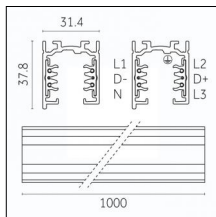

Adjustability: 356° horizontal axis 90° vertical axis

Finishing: Chrome

Notes:

- 1X,2X,3X,4X = no. of light sources. The photometric data refer to the single light source

Luminaire constructed in conformity with Directives 2014/35/EU (LV), 2014/30/EU (EMC), 2009/125/EC (Ecodesign) with Regulations (EC) No 245/2009, (EU) No 347/2010 and (EU) 2015/1428 (for luminaires with fluorescent and metal halide lamps only), 2009/125/EC (Ecodesign) with Regulations (EU) No 1194/2012 and 2015/1428 (for LED luminaires only), 2011/65/EU (RoHS 2) and 2012/19/EU (WEEE).

Code 0.02030.0010 - 3-circuit track surface/pendant

Finishing: White (Standard)
Length: 1000mm Width: 31.4mm Height: 37.8mm

Code 0.02030.0021 - 3-circuit track surface/pendant

Finishing: Black (Standard)
Length: 1000mm Width: 31.4mm Height: 37.8mm

Code 0.02030.0028 - 3-circuit track surface/pendant

Finishing: Metallised grey (Standard)
Length: 1000mm Width: 31.4mm Height: 37.8mm

Code 0.02031.0010 - 3-circuit track surface/pendant

Finishing: White (Standard)
Length: 2000mm Width: 31.4mm Height: 37.8mm

Tracks/channels

Code 0.02032.0010 - 3-circuit track surface/pendant

Finishing: White (Standard)
Length: 3000mm Width: 31.4mm Height: 37.8mm

Code 0.02032.0021 - 3-circuit track surface/pendant

Finishing: Black (Standard)
Length: 3000mm Width: 31.4mm Height: 37.8mm