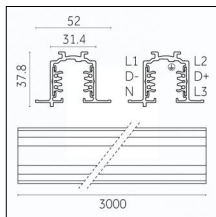

Tracks/channels

Code 0.02036.0010 - 3-circuit track recessed

Finishing: White (Standard)
Length: 3000mm Width: 52mm Height: 37.8mm