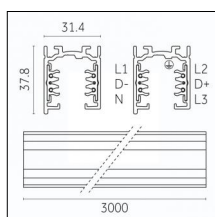

Tracks/channels

Code 0.02032.0010 - 3-circuit track surface/pendant

Finishing: White (Standard)
Length: 3000mm Width: 31.4mm Height: 37.8mm