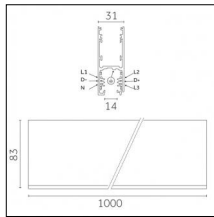

Code 0.02505.0021 - H Track | Surface/Pendant

Finishing: Black (Standard)
Length: 1000mm Width: 31mm Height: 83mm