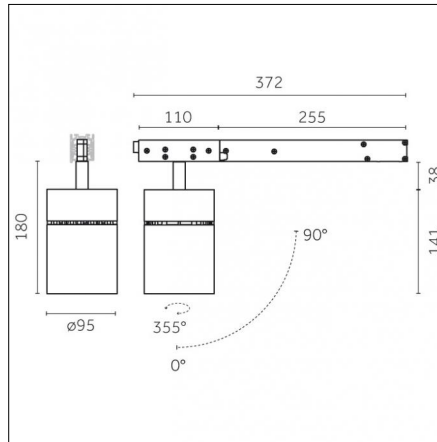

Indoor | Track mounted luminaires | Yori Evo Ghostrack

Narrow 12°

Risk 1

850°

Code 0.1X.MH63B.NNC0

Light source features

Number of light sources: 1

Source type: LED

Watt: 12W

Lm: 1920lm

Lm/W: 160lm/W

Kelvin/CRI: 4000K / >80

SDCM/L90 B10: < 2 / 50000

Fixture total output: 1248 lm

Fixture efficacy: 89 lm/W

Imax: 24141 cd

Electrical features

Driver included: YES

Driver position: integrated

Driver type: On-Off 220/240 Vac 50/60 Hz

Total power consumption (LED + DRIVER): 14

Isolation class: Class II

Optical features

Beam angle: 12°

Optical type, adjustability: Adjustable

Interchangeable optic (IOS): YES

Physical features

Material: Die-cast aluminum

Mounting: Track

Fixing: Ceiling

Adjustability: 356° horizontal axis 90° vertical axis

Finishing: Royal matt white

Notes:

- 1X,2X,3X,4X = no. of light sources. The photometric data refer to the single light source

Luminaire constructed in conformity with Directives 2014/35/EU (LV), 2014/30/EU (EMC), 2009/125/EC (Ecodesign) with Regulations (EC) No 245/2009, (EU) No 347/2010 and (EU) 2015/1428 (for luminaires with fluorescent and metal halide lamps only), 2009/125/EC (Ecodesign) with Regulations (EU) No 1194/2012 and 2015/1428 (for LED luminaires only), 2011/65/EU (RoHS 2) and 2012/19/EU (WEEE).

Reggiani SPA Illuminazione

Viale Monza, 16 20845 Sovico (MB) Italy
Tel. (+39) 039 2071.1 fax (+39) 039 2071 999

www.reggiani.net
contact@reggiani.net