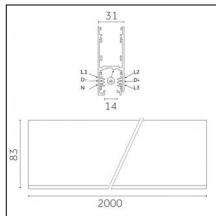

Tracks/channels

Code 0.02505.0010 - H Track | Surface/Pendant

Finishing: White (Standard)
Length: 1000mm Width: 31mm Height: 83mm

Code 0.02505.0021 - H Track | Surface/Pendant

Finishing: Black (Standard)
Length: 1000mm Width: 31mm Height: 83mm