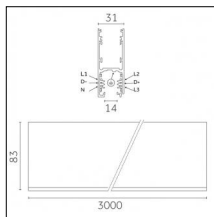

Code 0.02507.0021 - H Track | Surface/Pendant

Finishing: Black (Standard)
Length: 3000mm Width: 31mm Height: 83mm

Luminaire constructed in conformity with Directives 2014/35/EU (LV), 2014/30/EU (EMC), 2009/125/EC (Ecodesign) with Regulations (EC) No 245/2009, (EU) No 347/2010 and (EU) 2015/1428 (for luminaires with fluorescent and metal halide lamps only), 2009/125/EC (Ecodesign) with Regulations (EU) No 1194/2012 and 2015/1428 (for LED luminaires only), 2011/65/EU (RoHS 2) and 2012/19/EU (WEEE).