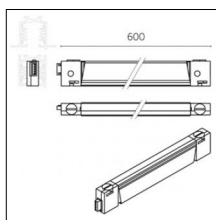

Accessories

Code 0.26504.0000 - Customizable spacer - 600mm

Type: Structural
Finishing: Without finish / Stainles Steel / Natural aluminium (Standard)
Length: 600mm