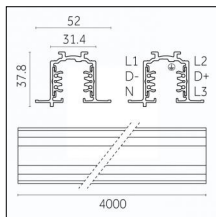

Code 0.02037.0028 - 3-circuit track recessed

Finishing: Metallised grey (Standard)
Length: 4000mm Width: 52mm Height: 37.8mm

Luminaire constructed in conformity with Directives 2014/35/EU (LV), 2014/30/EU (EMC), 2009/125/EC (Ecodesign) with Regulations (EC) No 245/2009, (EU) No 347/2010 and (EU) 2015/1428 (for luminaires with fluorescent and metal halide lamps only), 2009/125/EC (Ecodesign) with Regulations (EU) No 1194/2012 and 2015/1428 (for LED luminaires only), 2011/65/EU (RoHS 2) and 2012/19/EU (WEEE).