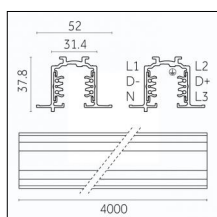

Code 0.02037.0021 - 3-circuit track recessed

Finishing: Black (Standard)
Length: 4000mm Width: 52mm Height: 37.8mm