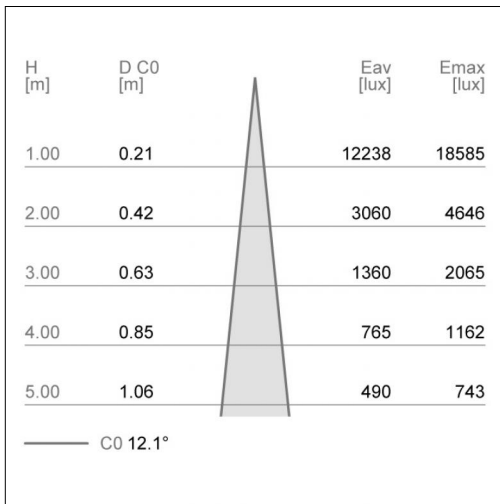

Photometries

0_LH73B_HW_E0.ies

0_LH73B_HW_E0.LDT