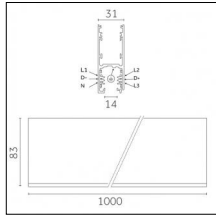

Tracks/channels

Code 0.02505.0010 - H Track | Surface/Pendant

Finishing: White (Standard)
Length: 1000mm Width: 31mm Height: 83mm