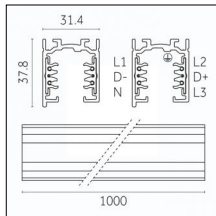

Adjustability: 356° horizontal axis 90° vertical axis

Finishing: Chrome

Notes:

- 1X,2X,3X,4X = no. of light sources. The photometric data refer to the single light source

Luminaire constructed in conformity with Directives 2014/35/EU (LV), 2014/30/EU (EMC), 2009/125/EC (Ecodesign) with Regulations (EC) No 245/2009, (EU) No 347/2010 and (EU) 2015/1428 (for luminaires with fluorescent and metal halide lamps only), 2009/125/EC (Ecodesign) with Regulations (EU) No 1194/2012 and 2015/1428 (for LED luminaires only), 2011/65/EU (RoHS 2) and 2012/19/EU (WEEE).

Code 0.02030.0010 - 3-circuit track surface/pendant

Finishing: White (Standard)
Length: 1000mm Width: 31.4mm Height: 37.8mm

Code 0.02030.0021 - 3-circuit track surface/pendant

Finishing: Black (Standard)
Length: 1000mm Width: 31.4mm Height: 37.8mm

Code 0.02030.0028 - 3-circuit track surface/pendant

Finishing: Metallised grey (Standard)
Length: 1000mm Width: 31.4mm Height: 37.8mm

Code 0.02031.0010 - 3-circuit track surface/pendant

Finishing: White (Standard)
Length: 2000mm Width: 31.4mm Height: 37.8mm

Tracks/channels

Code 0.02032.0010 - 3-circuit track surface/pendant

Finishing: White (Standard)
Length: 3000mm Width: 31.4mm Height: 37.8mm

Code 0.02032.0021 - 3-circuit track surface/pendant

Finishing: Black (Standard)
Length: 3000mm Width: 31.4mm Height: 37.8mm