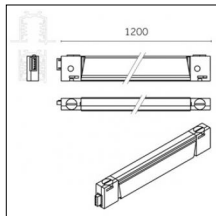

Code 0.26507.0000 - Customizable spacer - 1200mm

Type: Structural
Finishing: Without finish / Stainles Steel / Natural aluminium (Standard)
Length: 1200mm