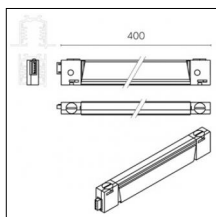

Code 0.26503.0000 - Customizable spacer - 400mm

Type: Structural
Finishing: Without finish / Stainles Steel / Natural aluminium (Standard)
Length: 400mm