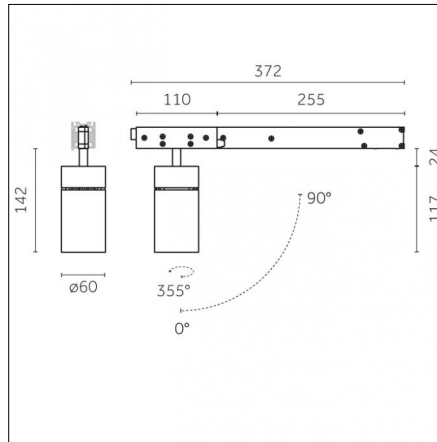

Indoor | Track mounted luminaires | Yori Evo Ghostrack

Narrow 13°

01

IP20

Risk 1

850°

Code 0.1X.GH72B.HC01

Light source features

Number of light sources: 1

Source type: LED

Watt: 9W

Lm: 960lm

Lm/W: 107lm/W

Kelvin/CRI: 3000K / >98

SDCM/L90 B10: < 2 / 50000

Fixture total output: 797 lm

Fixture efficacy: 77 lm/W

Imax: 10201 cd

Electrical features

Driver included: YES

Driver position: integrated

Driver type: On-Off 220/240 Vac 50/60 Hz

Total power consumption (LED + DRIVER): 11

Isolation class: Class II

Optical features

Beam angle: 13°

Optical type, adjustability: Adjustable

Interchangeable optic (IOS): YES

Physical features

Material: Die-cast aluminum

Mounting: Track

Fixing: Ceiling

Adjustability: 356° horizontal axis 90° vertical axis

Finishing: Chrome

Notes:

- 1X,2X,3X,4X = no. of light sources. The photometric data refer to the single light source

Luminaire constructed in conformity with Directives 2014/35/EU (LV), 2014/30/EU (EMC), 2009/125/EC (Ecodesign) with Regulations (EC) No 245/2009, (EU) No 347/2010 and (EU) 2015/1428 (for luminaires with fluorescent and metal halide lamps only), 2009/125/EC (Ecodesign) with Regulations (EU) No 1194/2012 and 2015/1428 (for LED luminaires only), 2011/65/EU (RoHS 2) and 2012/19/EU (WEEE).

Reggiani SPA Illuminazione

Viale Monza, 16 20845 Sovico (MB) Italy
Tel. (+39) 039 2071.1 fax (+39) 039 2071 999

www.reggiani.net
contact@reggiani.net