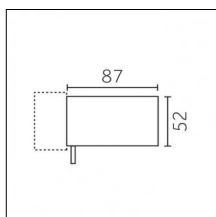

Accessories

Code 0.26650.0021 - Framing accessory, light shape - round

Type: Optical
Finishing: Black (Standard)