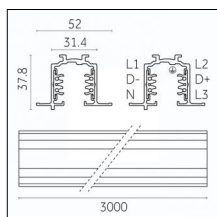

Tracks/channels

Code 0.02036.0010 - 3-circuit track recessed

Finishing: White (Standard)
Length: 3000mm Width: 52mm Height: 37.8mm