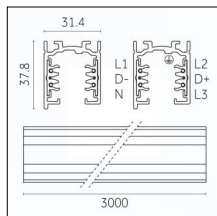

Code 0.02032.0028 - 3-circuit track surface/pendant

Finishing: Metallised grey (Standard)
Length: 3000mm Width: 31.4mm Height: 37.8mm