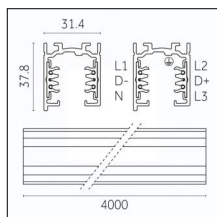

Code 0.02033.0028 - 3-circuit track surface/pendant

Finishing: Metallised grey (Standard)
Length: 4000mm Width: 31.4mm Height: 37.8mm

Luminaire constructed in conformity with Directives 2014/35/EU (LV), 2014/30/EU (EMC), 2009/125/EC (Ecodesign) with Regulations (EC) No 245/2009, (EU) No 347/2010 and (EU) 2015/1428 (for luminaires with fluorescent and metal halide lamps only), 2009/125/EC (Ecodesign) with Regulations (EU) No 1194/2012 and 2015/1428 (for LED luminaires only), 2011/65/EU (RoHS 2) and 2012/19/EU (WEEE).