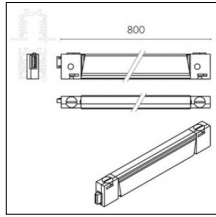

Accessories

Code 0.26505.0000 - Customizable spacer - 800mm

Type: Structural
Finishing: Without finish / Stainles Steel / Natural aluminium (Standard)
Length: 800mm