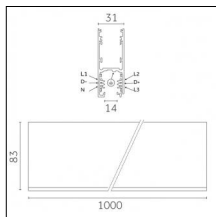

Tracks/channels

Code 0.02505.0010 - H Track | Surface/Pendant

Finishing: White (Standard)
Length: 1000mm Width: 31mm Height: 83mm