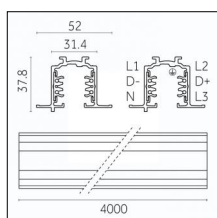

Code 0.02037.0028 - 3-circuit track recessed

Finishing: Metallised grey (Standard)
Length: 4000mm Width: 52mm Height: 37.8mm

Luminaire constructed in conformity with Directives 2014/35/EU (LV), 2014/30/EU (EMC), 2009/125/EC (Ecodesign) with Regulations (EC) No 245/2009, (EU) No 347/2010 and (EU) 2015/1428 (for luminaires with fluorescent and metal halide lamps only), 2009/125/EC (Ecodesign) with Regulations (EU) No 1194/2012 and 2015/1428 (for LED luminaires only), 2011/65/EU (RoHS 2) and 2012/19/EU (WEEE).