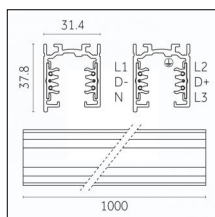

Code 0.02030.0021 - 3-circuit track surface/pendant

Finishing: Black (Standard)
Length: 1000mm Width: 31.4mm Height: 37.8mm