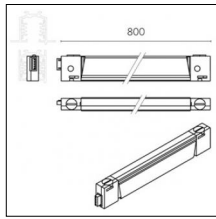

Accessories

Code 0.26505.0000 - Customizable spacer - 800mm

Type: Structural
 Finishing: Without finish / Stainles Steel / Natural aluminium (Standard)
 Length: 800mm

Code 0.26506.0000 - Customizable spacer - 1000mm