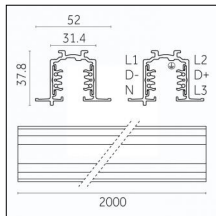

Code 0.02035.0010 - 3-circuit track recessed

Finishing: White (Standard)
Length: 2000mm Width: 52mm Height: 37.8mm