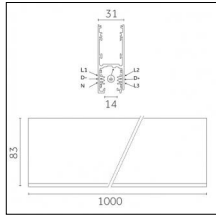

Tracks/channels

Code 0.02505.0010 - H Track | Surface/Pendant

Finishing: White (Standard)
Length: 1000mm Width: 31mm Height: 83mm

Code 0.02505.0021 - H Track | Surface/Pendant

Finishing: Black (Standard)
Length: 1000mm Width: 31mm Height: 83mm