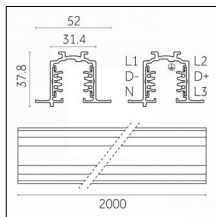

Code 0.02035.0021 - 3-circuit track recessed

Finishing: Black (Standard)
Length: 2000mm Width: 52mm Height: 37.8mm