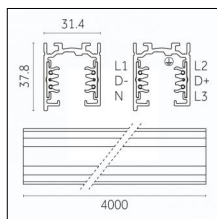

Code 0.02033.0021 - 3-circuit track surface/pendant

Finishing: Black (Standard)
Length: 4000mm Width: 31.4mm Height: 37.8mm