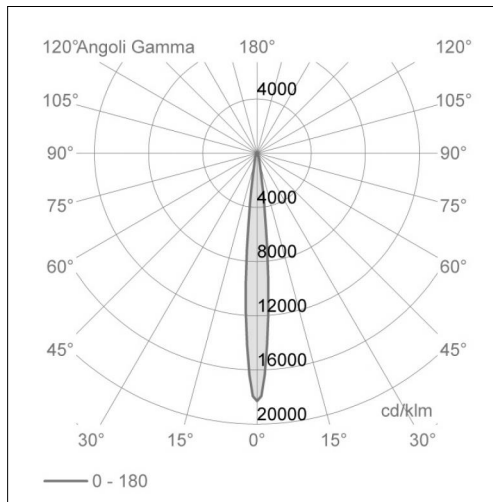

Photometries

0_MH73B_HW_L0.ies
0_MH73B_HW_L0.LDT