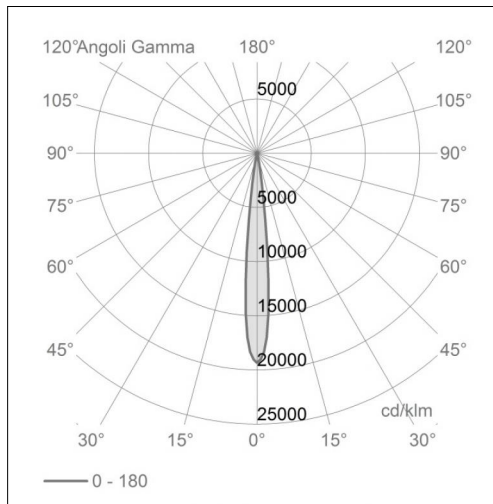

Photometries

0_MH63B_NN_01.ies

0_MH63B_NN_01.LDT