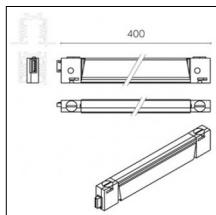

Code 0.26503.0000 - Customizable spacer - 400mm

Type: Structural
Finishing: Without finish / Stainles Steel / Natural aluminium (Standard)
Length: 400mm