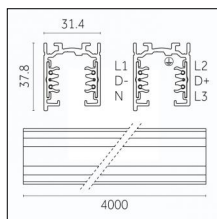

Code 0.02033.0028 - 3-circuit track surface/pendant

Finishing: Metallised grey (Standard)
Length: 4000mm Width: 31.4mm Height: 37.8mm

Luminaire constructed in conformity with Directives 2014/35/EU (LV), 2014/30/EU (EMC), 2009/125/EC (Ecodesign) with Regulations (EC) No 245/2009, (EU) No 347/2010 and (EU) 2015/1428 (for luminaires with fluorescent and metal halide lamps only), 2009/125/EC (Ecodesign) with Regulations (EU) No 1194/2012 and 2015/1428 (for LED luminaires only), 2011/65/EU (RoHS 2) and 2012/19/EU (WEEE).