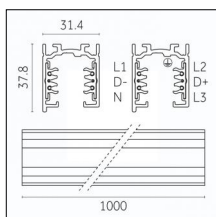

Code 0.02030.0021 - 3-circuit track surface/pendant

Finishing: Black (Standard)
Length: 1000mm Width: 31.4mm Height: 37.8mm