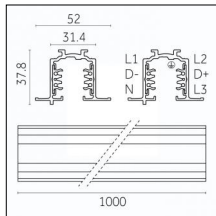

Code 0.02030.0010 - 3-circuit track surface/pendant

Finishing: White (Standard)
Length: 1000mm Width: 31.4mm Height: 37.8mm

Code 0.02030.0021 - 3-circuit track surface/pendant

Finishing: Black (Standard)
Length: 1000mm Width: 31.4mm Height: 37.8mm

Code 0.02030.0028 - 3-circuit track surface/pendant

Finishing: Metallised grey (Standard)
Length: 1000mm Width: 31.4mm Height: 37.8mm

Code 0.02031.0010 - 3-circuit track surface/pendant

Finishing: White (Standard)
Length: 2000mm Width: 31.4mm Height: 37.8mm

Tracks/channels

Code 0.02032.0010 - 3-circuit track surface/pendant

Finishing: White (Standard)
Length: 3000mm Width: 31.4mm Height: 37.8mm

Code 0.02032.0021 - 3-circuit track surface/pendant

Finishing: Black (Standard)
Length: 3000mm Width: 31.4mm Height: 37.8mm

Tracks/channels

Code 0.02034.0010 - 3-circuit track recessed

Finishing: White (Standard)
Length: 1000mm Width: 52mm Height: 37.8mm

Code 0.02034.0021 - 3-circuit track recessed

Finishing: Black (Standard)
Length: 1000mm Width: 52mm Height: 37.8mm