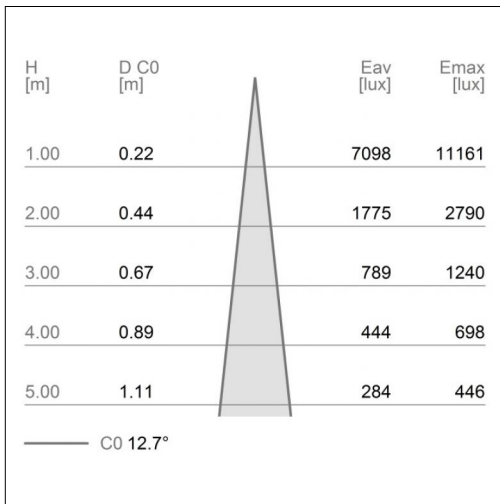

Photometries

0_GH72B_HW_12.ies

0_GH72B_HW_12.LDT