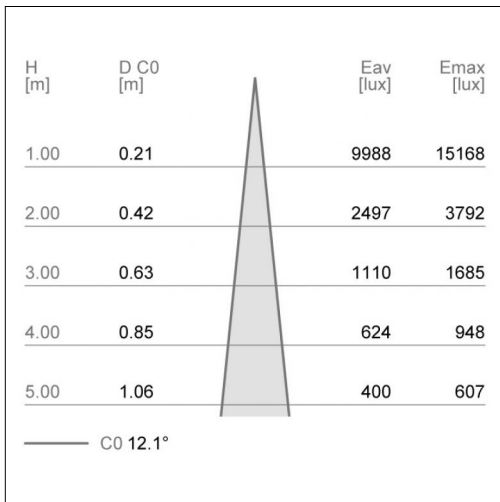

Photometries

0_LH72B_HC_D0.ies

0_LH72B_HC_D0.LDT