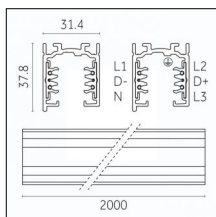

Code 0.02031.0028 - 3-circuit track surface/pendant

Finishing: Metallised grey (Standard)
Length: 2000mm Width: 31.4mm Height: 37.8mm

Luminaire constructed in conformity with Directives 2014/35/EU (LV), 2014/30/EU (EMC), 2009/125/EC (Ecodesign) with Regulations (EC) No 245/2009, (EU) No 347/2010 and (EU) 2015/1428 (for luminaires with fluorescent and metal halide lamps only), 2009/125/EC (Ecodesign) with Regulations (EU) No 1194/2012 and 2015/1428 (for LED luminaires only), 2011/65/EU (RoHS 2) and 2012/19/EU (WEEE).