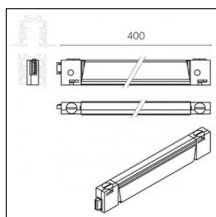

Code 0.26503.0000 - Customizable spacer - 400mm

Type: Structural
Finishing: Without finish / Stainles Steel / Natural aluminium (Standard)
Length: 400mm

Luminaire constructed in conformity with Directives 2014/35/EU (LV), 2014/30/EU (EMC), 2009/125/EC (Ecodesign) with Regulations (EC) No 245/2009, (EU) No 347/2010 and (EU) 2015/1428 (for luminaires with fluorescent and metal halide lamps only), 2009/125/EC (Ecodesign) with Regulations (EU) No 1194/2012 and 2015/1428 (for LED luminaires only), 2011/65/EU (RoHS 2) and 2012/19/EU (WEEE).