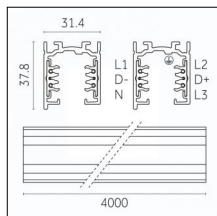

Code 0.02030.0010 - 3-circuit track surface/pendant

Finishing: White (Standard)
Length: 1000mm Width: 31.4mm Height: 37.8mm

Code 0.02030.0021 - 3-circuit track surface/pendant

Finishing: Black (Standard)
Length: 1000mm Width: 31.4mm Height: 37.8mm

Code 0.02030.0028 - 3-circuit track surface/pendant

Finishing: Metallised grey (Standard)
Length: 1000mm Width: 31.4mm Height: 37.8mm

Code 0.02031.0010 - 3-circuit track surface/pendant

Finishing: White (Standard)
Length: 2000mm Width: 31.4mm Height: 37.8mm

Tracks/channels

Code 0.02032.0010 - 3-circuit track surface/pendant

Finishing: White (Standard)
Length: 3000mm Width: 31.4mm Height: 37.8mm

Code 0.02032.0021 - 3-circuit track surface/pendant

Finishing: Black (Standard)
Length: 3000mm Width: 31.4mm Height: 37.8mm

Code 0.02032.0028 - 3-circuit track surface/pendant

Finishing: Metallised grey (Standard)
Length: 3000mm Width: 31.4mm Height: 37.8mm

Code 0.02033.0010 - 3-circuit track surface/pendant

Finishing: White (Standard)
Length: 4000mm Width: 31.4mm Height: 37.8mm