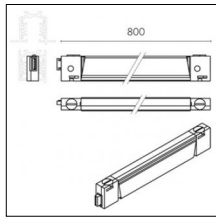

Accessories

Code 0.26505.0000 - Customizable spacer - 800mm

Type: Structural
Finishing: Without finish / Stainles Steel / Natural aluminium (Standard)
Length: 800mm