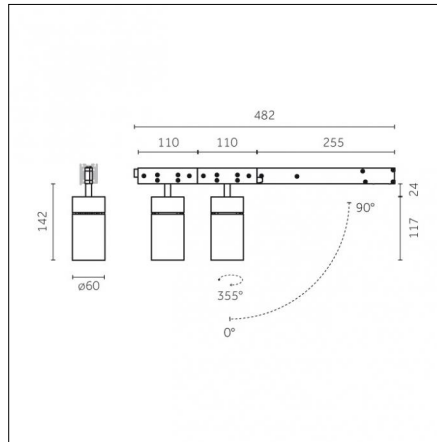

Indoor | Track mounted luminaires | Yori Evo Ghostrack

Narrow 12°

01

IP20

Risk 1

850°

Code 0.2X.GH62B.HC01

Light source features

Number of light sources: 2

Source type: LED

Watt: 9W

Lm: 960lm

Lm/W: 107lm/W

Kelvin/CRI: 3000K / >98

SDCM/L90 B10: < 2 / 50000

Fixture total output: 787 lm

Fixture efficacy: 76 lm/W

Imax: 12440 cd

Electrical features

Driver included: YES

Driver position: integrated

Driver type: On-Off 220/240 Vac 50/60 Hz

Total power consumption (LED + DRIVER): 11

Isolation class: Class II

Optical features

Beam angle: 12°

Optical type, adjustability: Adjustable

Interchangeable optic (IOS): YES

Physical features

Material: Die-cast aluminum

Mounting: Track

Fixing: Ceiling

Adjustability: 356° horizontal axis 90° vertical axis

Finishing: Chrome

Notes:

- 1X,2X,3X,4X = no. of light sources. The photometric data refer to the single light source
- Version with 220mm interdistance adapter is available on request

Luminaire constructed in conformity with Directives 2014/35/EU (LV), 2014/30/EU (EMC), 2009/125/EC (Ecodesign) with Regulations (EC) No 245/2009, (EU) No 347/2010 and (EU) 2015/1428 (for luminaires with fluorescent and metal halide lamps only), 2009/125/EC (Ecodesign) with Regulations (EU) No 1194/2012 and 2015/1428 (for LED luminaires only), 2011/65/EU (RoHS 2) and 2012/19/EU (WEEE).

Reggiani SPA Illuminazione

Viale Monza, 16 20845 Sovico (MB) Italy
Tel. (+39) 039 2071.1 fax (+39) 039 2071 999

www.reggiani.net
contact@reggiani.net