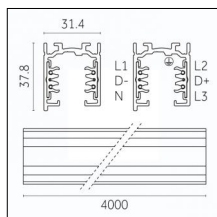

Code 0.02030.0010 - 3-circuit track surface/pendant

Finishing: White (Standard)
Length: 1000mm Width: 31.4mm Height: 37.8mm

Code 0.02030.0021 - 3-circuit track surface/pendant

Finishing: Black (Standard)
Length: 1000mm Width: 31.4mm Height: 37.8mm

Code 0.02030.0028 - 3-circuit track surface/pendant

Finishing: Metallised grey (Standard)
Length: 1000mm Width: 31.4mm Height: 37.8mm

Code 0.02031.0010 - 3-circuit track surface/pendant

Finishing: White (Standard)
Length: 2000mm Width: 31.4mm Height: 37.8mm

Tracks/channels

Code 0.02032.0010 - 3-circuit track surface/pendant

Finishing: White (Standard)
Length: 3000mm Width: 31.4mm Height: 37.8mm

Code 0.02032.0021 - 3-circuit track surface/pendant

Finishing: Black (Standard)
Length: 3000mm Width: 31.4mm Height: 37.8mm

Code 0.02032.0028 - 3-circuit track surface/pendant

Finishing: Metallised grey (Standard)
Length: 3000mm Width: 31.4mm Height: 37.8mm

Code 0.02033.0010 - 3-circuit track surface/pendant

Finishing: White (Standard)
Length: 4000mm Width: 31.4mm Height: 37.8mm