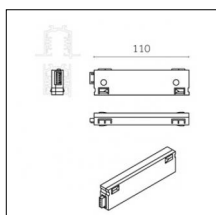

Code 0.26500.0000 - Standard spacer - 110mm

Type: Structural
Finishing: Without finish / Stainles Steel / Natural aluminium (Standard)
Length: 110mm