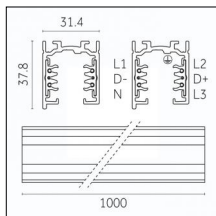

Code 0.02030.0028 - 3-circuit track surface/pendant

Finishing: Metallised grey (Standard)
Length: 1000mm Width: 31.4mm Height: 37.8mm