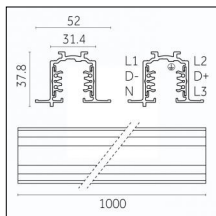

Tracks/channels

Code 0.02034.0010 - 3-circuit track recessed

Finishing: White (Standard)
Length: 1000mm Width: 52mm Height: 37.8mm

Code 0.02034.0021 - 3-circuit track recessed

Finishing: Black (Standard)
Length: 1000mm Width: 52mm Height: 37.8mm