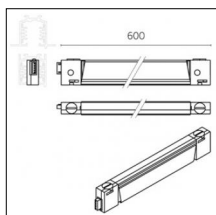

Code 0.26504.0000 - Customizable spacer - 600mm

Type: Structural
Finishing: Without finish / Stainles Steel / Natural aluminium (Standard)
Length: 600mm