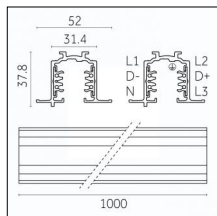

Tracks/channels

Code 0.02034.0010 - 3-circuit track recessed

Finishing: White (Standard)
Length: 1000mm Width: 52mm Height: 37.8mm

Code 0.02034.0021 - 3-circuit track recessed

Finishing: Black (Standard)
Length: 1000mm Width: 52mm Height: 37.8mm