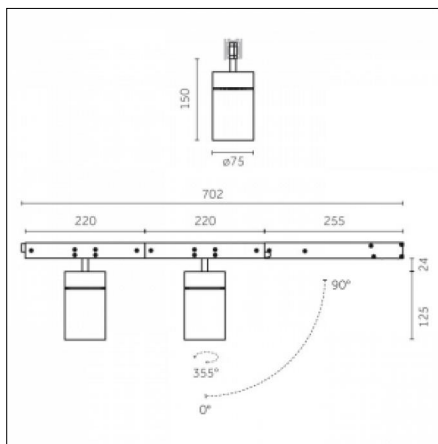

Indoor | Track mounted luminaires | Yori Evo Ghostrack

Narrow 12°

IP20

Risk 1

850°

Code 0.2X.LH72B.HCD0

Light source features

Number of light sources: 2

Source type: LED

Watt: 9W

Lm: 960lm

Lm/W: 107lm/W

Kelvin/CRI: 3000K / >98

SDCM/L90 B10: < 2 / 50000

Electrical features

Driver included: YES

Driver position: integrated

Driver type: On-Off 120/277 Vac 50/60 Hz

Total power consumption (LED + DRIVER): 11

Isolation class: Class II

Optical features

Beam angle: 12°

Optical type, adjustability: Adjustable

Interchangeable optic (IOS): YES

Physical features

Material: Die-cast aluminum

Mounting: Track

Fixing: Ceiling

Adjustability: 356° horizontal axis 90° vertical axis

Finishing: Brushed brass

Luminaire constructed in conformity with Directives 2014/35/EU (LV), 2014/30/EU (EMC), 2009/125/EC (Ecodesign) with Regulations (EC) No 245/2009, (EU) No 347/2010 and (EU) 2015/1428 (for luminaires with fluorescent and metal halide lamps only), 2009/125/EC (Ecodesign) with Regulations (EU) No 1194/2012 and 2015/1428 (for LED luminaires only), 2011/65/EU (RoHS 2) and 2012/19/EU (WEEE).

Reggiani SPA Illuminazione

Viale Monza, 16 20845 Sovico (MB) Italy
Tel. (+39) 039 2071.1 fax (+39) 039 2071 999

www.reggiani.net
contact@reggiani.net