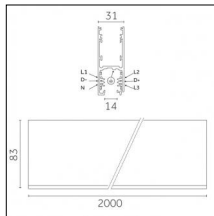

Adjustability: 356° horizontal axis 90° vertical axis

Finishing: Embossed matt white (Standard)

Notes:

- 1X,2X,3X,4X = no. of light sources. The photometric data refer to the single light source
- Version with 220mm interdistance adapter is available on request

Code 0.02030.0028 - 3-circuit track surface/pendant

Finishing: Metallised grey (Standard)
Length: 1000mm Width: 31.4mm Height: 37.8mm

Code 0.02031.0010 - 3-circuit track surface/pendant

Finishing: White (Standard)
Length: 2000mm Width: 31.4mm Height: 37.8mm

Tracks/channels

Code 0.02505.0010 - H Track | Surface/Pendant

Finishing: White (Standard)
Length: 1000mm Width: 31mm Height: 83mm

Code 0.02505.0021 - H Track | Surface/Pendant

Finishing: Black (Standard)
Length: 1000mm Width: 31mm Height: 83mm