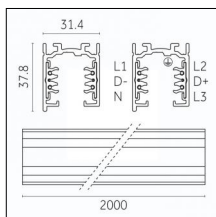

Code 0.02031.0021 - 3-circuit track surface/pendant

Finishing: Black (Standard)
Length: 2000mm Width: 31.4mm Height: 37.8mm