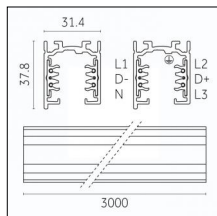

Code 0.02030.0010 - 3-circuit track surface/pendant

Finishing: White (Standard)
Length: 1000mm Width: 31.4mm Height: 37.8mm

Code 0.02030.0021 - 3-circuit track surface/pendant

Finishing: Black (Standard)
Length: 1000mm Width: 31.4mm Height: 37.8mm

Code 0.02030.0028 - 3-circuit track surface/pendant

Finishing: Metallised grey (Standard)
Length: 1000mm Width: 31.4mm Height: 37.8mm

Code 0.02031.0010 - 3-circuit track surface/pendant

Finishing: White (Standard)
Length: 2000mm Width: 31.4mm Height: 37.8mm

Tracks/channels

Code 0.02032.0010 - 3-circuit track surface/pendant

Finishing: White (Standard)
Length: 3000mm Width: 31.4mm Height: 37.8mm

Code 0.02032.0021 - 3-circuit track surface/pendant

Finishing: Black (Standard)
Length: 3000mm Width: 31.4mm Height: 37.8mm

Code 0.02032.0028 - 3-circuit track surface/pendant

Finishing: Metallised grey (Standard)
Length: 3000mm Width: 31.4mm Height: 37.8mm

Code 0.02033.0010 - 3-circuit track surface/pendant

Finishing: White (Standard)
Length: 4000mm Width: 31.4mm Height: 37.8mm