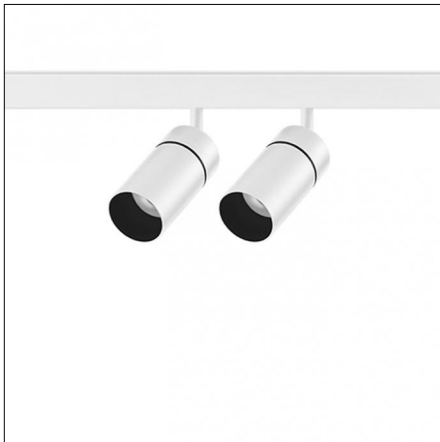

Indoor | Track mounted luminaires | Yori Evo Ghostrack

Narrow 12°

01

IP20

Risk 1

850°

Code 0.2X.GH62B.HC01

Light source features

Number of light sources: 2

Source type: LED

Watt: 9W

Lm: 960lm

Lm/W: 107lm/W

Kelvin/CRI: 3000K / >98

SDCM/L90 B10: < 2 / 50000

Fixture total output: 787 lm

Fixture efficacy: 76 lm/W

Imax: 12440 cd

Electrical features

Driver included: YES

Driver position: integrated

Driver type: On-Off 220/240 Vac 50/60 Hz

Total power consumption (LED + DRIVER): 11

Isolation class: Class II

Optical features

Beam angle: 12°

Optical type, adjustability: Adjustable

Interchangeable optic (IOS): YES

Physical features

Material: Die-cast aluminum

Mounting: Track

Fixing: Ceiling

Adjustability: 356° horizontal axis 90° vertical axis

Finishing: Chrome

Notes:

- 1X,2X,3X,4X = no. of light sources. The photometric data refer to the single light source
- Version with 220mm interdistance adapter is available on request

Luminaire constructed in conformity with Directives 2014/35/EU (LV), 2014/30/EU (EMC), 2009/125/EC (Ecodesign) with Regulations (EC) No 245/2009, (EU) No 347/2010 and (EU) 2015/1428 (for luminaires with fluorescent and metal halide lamps only), 2009/125/EC (Ecodesign) with Regulations (EU) No 1194/2012 and 2015/1428 (for LED luminaires only), 2011/65/EU (RoHS 2) and 2012/19/EU (WEEE).

Reggiani SPA Illuminazione

Viale Monza, 16 20845 Sovico (MB) Italy
Tel. (+39) 039 2071.1 fax (+39) 039 2071 999

www.reggiani.net
contact@reggiani.net