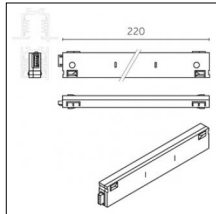

Accessories

Code 0.26499.0031 - Cone 45 ° wall washer

Type: Optical
Finishing: Embossed matt black (Standard)

Code 0.26500.0000 - Standard spacer - 110mm

Type: Structural
Finishing: Without finish / Stainles Steel / Natural aluminium (Standard)
Length: 110mm