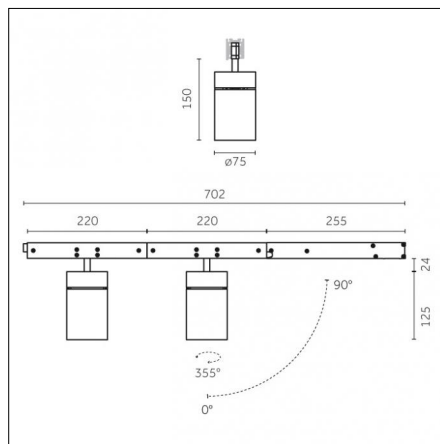

Indoor | Track mounted luminaires | Yori Evo Ghostrack

Narrow 12°

IP20

Risk 1

850°

Code 0.2X.LH62B.NNM0

Light source features

Number of light sources: 2

Source type: LED

Watt: 9W

Lm: 1360lm

Lm/W: 151lm/W

Kelvin/CRI: 4000K / >80

SDCM/L90 B10: < 3 / 50000

Electrical features

Driver included: YES

Driver position: integrated

Driver type: On-Off 220/240 Vac 50/60 Hz

Total power consumption (LED + DRIVER): 11

Isolation class: Class II

Optical features

Beam angle: 12°

Optical type, adjustability: Adjustable

Interchangeable optic (IOS): YES

Physical features

Material: Die-cast aluminum

Mounting: Track

Fixing: Ceiling

Adjustability: 356° horizontal axis 90° vertical axis

Finishing: Brushed aluminum

Luminaire constructed in conformity with Directives 2014/35/EU (LV), 2014/30/EU (EMC), 2009/125/EC (Ecodesign) with Regulations (EC) No 245/2009, (EU) No 347/2010 and (EU) 2015/1428 (for luminaires with fluorescent and metal halide lamps only), 2009/125/EC (Ecodesign) with Regulations (EU) No 1194/2012 and 2015/1428 (for LED luminaires only), 2011/65/EU (RoHS 2) and 2012/19/EU (WEEE).

Reggiani SPA Illuminazione

Viale Monza, 16 20845 Sovico (MB) Italy
Tel. (+39) 039 2071.1 fax (+39) 039 2071 999

www.reggiani.net
contact@reggiani.net