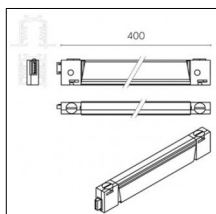

Code 0.26503.0000 - Customizable spacer - 400mm

Type: Structural
Finishing: Without finish / Stainles Steel / Natural aluminium (Standard)
Length: 400mm