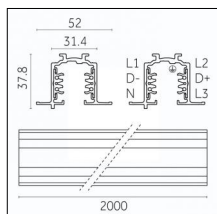

Code 0.02035.0021 - 3-circuit track recessed

Finishing: Black (Standard)
Length: 2000mm Width: 52mm Height: 37.8mm