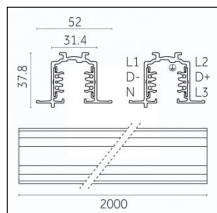

Code 0.02035.0010 - 3-circuit track recessed

Finishing: White (Standard)
Length: 2000mm Width: 52mm Height: 37.8mm