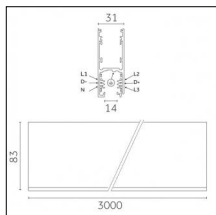

Code 0.02507.0021 - H Track | Surface/Pendant

Finishing: Black (Standard)
Length: 3000mm Width: 31mm Height: 83mm

Luminaire constructed in conformity with Directives 2014/35/EU (LV), 2014/30/EU (EMC), 2009/125/EC (Ecodesign) with Regulations (EC) No 245/2009, (EU) No 347/2010 and (EU) 2015/1428 (for luminaires with fluorescent and metal halide lamps only), 2009/125/EC (Ecodesign) with Regulations (EU) No 1194/2012 and 2015/1428 (for LED luminaires only), 2011/65/EU (RoHS 2) and 2012/19/EU (WEEE).