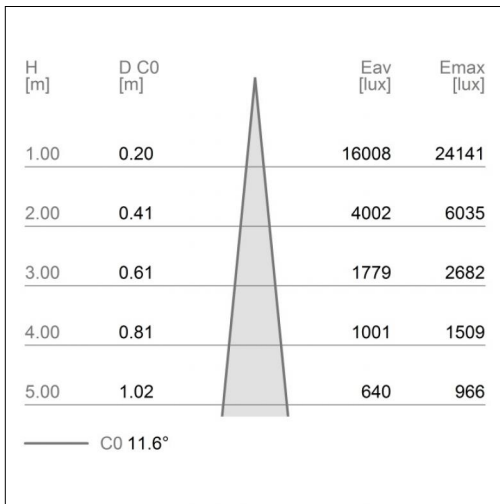

Photometries

0_MH63B_NN_01.ies

0_MH63B_NN_01.LDT