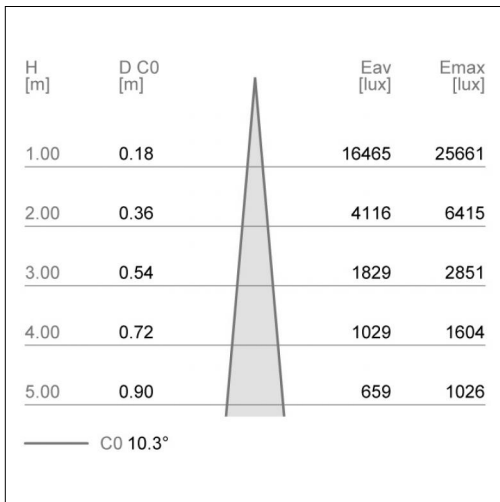

Photometries

0_MH73B_HW_L0.ies
0_MH73B_HW_L0.LDT