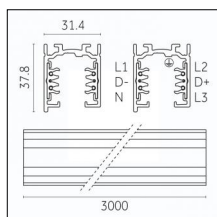

Code 0.02030.0010 - 3-circuit track surface/pendant

Finishing: White (Standard)
Length: 1000mm Width: 31.4mm Height: 37.8mm

Code 0.02030.0021 - 3-circuit track surface/pendant

Finishing: Black (Standard)
Length: 1000mm Width: 31.4mm Height: 37.8mm

Code 0.02030.0028 - 3-circuit track surface/pendant

Finishing: Metallised grey (Standard)
Length: 1000mm Width: 31.4mm Height: 37.8mm

Code 0.02031.0010 - 3-circuit track surface/pendant

Finishing: White (Standard)
Length: 2000mm Width: 31.4mm Height: 37.8mm

Code 0.02031.0021 - 3-circuit track surface/pendant

Finishing: Black (Standard)
Length: 2000mm Width: 31.4mm Height: 37.8mm

Code 0.02031.0028 - 3-circuit track surface/pendant

Finishing: Metallised grey (Standard)
Length: 2000mm Width: 31.4mm Height: 37.8mm

Tracks/channels

Code 0.02032.0010 - 3-circuit track surface/pendant

Finishing: White (Standard)
Length: 3000mm Width: 31.4mm Height: 37.8mm

Code 0.02032.0021 - 3-circuit track surface/pendant

Finishing: Black (Standard)
Length: 3000mm Width: 31.4mm Height: 37.8mm