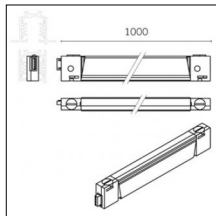

Code 0.26506.0000 - Customizable spacer - 1000mm

Type: Structural
Finishing: Without finish / Stainles Steel / Natural aluminium (Standard)
Length: 1000mm