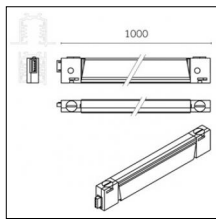

Code 0.26506.0000 - Customizable spacer - 1000mm

Type: Structural
Finishing: Without finish / Stainles Steel / Natural aluminium (Standard)
Length: 1000mm