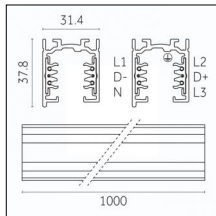

Adjustability: 356° horizontal axis 90° vertical axis

Finishing: Chrome

Notes:

- 1X,2X,3X,4X = no. of light sources. The photometric data refer to the single light source
- Version with 220mm interdistance adapter is available on request

Code 0.02030.0010 - 3-circuit track surface/pendant

Finishing: White (Standard)
Length: 1000mm Width: 31.4mm Height: 37.8mm

Code 0.02030.0021 - 3-circuit track surface/pendant

Finishing: Black (Standard)
Length: 1000mm Width: 31.4mm Height: 37.8mm

Code 0.02030.0028 - 3-circuit track surface/pendant

Finishing: Metallised grey (Standard)
Length: 1000mm Width: 31.4mm Height: 37.8mm

Code 0.02031.0010 - 3-circuit track surface/pendant

Finishing: White (Standard)
Length: 2000mm Width: 31.4mm Height: 37.8mm

Tracks/channels

Code 0.02032.0010 - 3-circuit track surface/pendant

Finishing: White (Standard)
Length: 3000mm Width: 31.4mm Height: 37.8mm

Code 0.02032.0021 - 3-circuit track surface/pendant

Finishing: Black (Standard)
Length: 3000mm Width: 31.4mm Height: 37.8mm