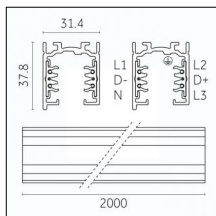

Code 0.02031.0010 - 3-circuit track surface/pendant

Finishing: White (Standard)
Length: 2000mm Width: 31.4mm Height: 37.8mm