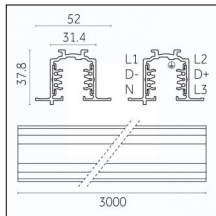

Adjustability: 356° horizontal axis 90° vertical axis

Finishing: Embossed matt white (Standard)

Notes:

- 1X,2X,3X,4X = no. of light sources. The photometric data refer to the single light source
- Version with 220mm interdistance adapter is available on request

Tracks/channels

Code 0.02036.0010 - 3-circuit track recessed

Finishing: White (Standard)
Length: 3000mm Width: 52mm Height: 37.8mm

Code 0.02036.0021 - 3-circuit track recessed

Finishing: Black (Standard)
Length: 3000mm Width: 52mm Height: 37.8mm