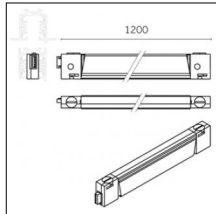

Code 0.26507.0000 - Customizable spacer - 1200mm

Type: Structural
Finishing: Without finish / Stainles Steel / Natural aluminium (Standard)
Length: 1200mm