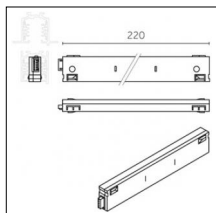

Code 0.26501.0000 - Standard spacer - 220mm

Type: Structural
Finishing: Without finish / Stainles Steel / Natural aluminium (Standard)
Length: 220mm