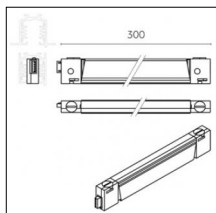

Code 0.26502.0000 - Customizable spacer - 300mm

Type: Structural
Finishing: Without finish / Stainles Steel / Natural aluminium (Standard)
Length: 300mm