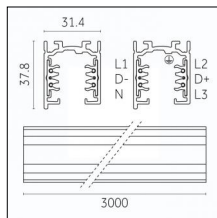

Tracks/channels

Code 0.02508.0010 - H Track | Surface/Pendant

Finishing: White (Standard)
Length: 4000mm Width: 31mm Height: 83mm

Code 0.02508.0021 - H Track | Surface/Pendant

Finishing: Black (Standard)
Length: 4000mm Width: 31mm Height: 83mm

Tracks/channels

Code 0.02032.0010 - 3-circuit track surface/pendant

Finishing: White (Standard)
Length: 3000mm Width: 31.4mm Height: 37.8mm

Code 0.02032.0021 - 3-circuit track surface/pendant

Finishing: Black (Standard)
Length: 3000mm Width: 31.4mm Height: 37.8mm