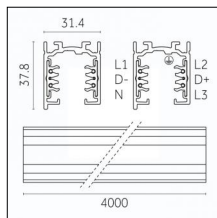

Code 0.02033.0010 - 3-circuit track surface/pendant

Finishing: White (Standard)
Length: 4000mm Width: 31.4mm Height: 37.8mm