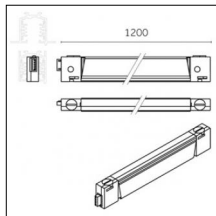

Code 0.26507.0000 - Customizable spacer - 1200mm

Type: Structural
Finishing: Without finish / Stainles Steel / Natural aluminium (Standard)
Length: 1200mm