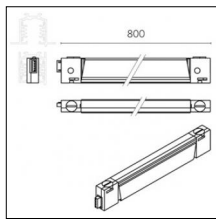

Code 0.26505.0000 - Customizable spacer - 800mm

Type: Structural
Finishing: Without finish / Stainles Steel / Natural aluminium (Standard)
Length: 800mm