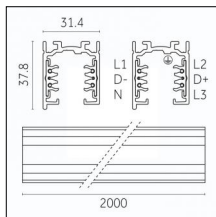

Code 0.02030.0010 - 3-circuit track surface/pendant

Finishing: White (Standard)
Length: 1000mm Width: 31.4mm Height: 37.8mm

Code 0.02030.0021 - 3-circuit track surface/pendant

Finishing: Black (Standard)
Length: 1000mm Width: 31.4mm Height: 37.8mm

Code 0.02030.0028 - 3-circuit track surface/pendant

Finishing: Metallised grey (Standard)
Length: 1000mm Width: 31.4mm Height: 37.8mm

Code 0.02031.0010 - 3-circuit track surface/pendant

Finishing: White (Standard)
Length: 2000mm Width: 31.4mm Height: 37.8mm

Code 0.02031.0021 - 3-circuit track surface/pendant

Finishing: Black (Standard)
Length: 2000mm Width: 31.4mm Height: 37.8mm

Code 0.02031.0028 - 3-circuit track surface/pendant

Finishing: Metallised grey (Standard)
Length: 2000mm Width: 31.4mm Height: 37.8mm

Tracks/channels

Code 0.02032.0010 - 3-circuit track surface/pendant

Finishing: White (Standard)
Length: 3000mm Width: 31.4mm Height: 37.8mm

Code 0.02032.0021 - 3-circuit track surface/pendant

Finishing: Black (Standard)
Length: 3000mm Width: 31.4mm Height: 37.8mm