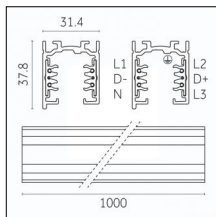

Adjustability: 356° horizontal axis 90° vertical axis

Finishing: Chrome

Notes:

- 1X,2X,3X,4X = no. of light sources. The photometric data refer to the single light source
- Version with 220mm interdistance adapter is available on request

Code 0.02030.0010 - 3-circuit track surface/pendant

Finishing: White (Standard)
Length: 1000mm Width: 31.4mm Height: 37.8mm

Code 0.02030.0021 - 3-circuit track surface/pendant

Finishing: Black (Standard)
Length: 1000mm Width: 31.4mm Height: 37.8mm

Code 0.02030.0028 - 3-circuit track surface/pendant

Finishing: Metallised grey (Standard)
Length: 1000mm Width: 31.4mm Height: 37.8mm

Code 0.02031.0010 - 3-circuit track surface/pendant

Finishing: White (Standard)
Length: 2000mm Width: 31.4mm Height: 37.8mm

Tracks/channels

Code 0.02032.0010 - 3-circuit track surface/pendant

Finishing: White (Standard)
Length: 3000mm Width: 31.4mm Height: 37.8mm

Code 0.02032.0021 - 3-circuit track surface/pendant

Finishing: Black (Standard)
Length: 3000mm Width: 31.4mm Height: 37.8mm