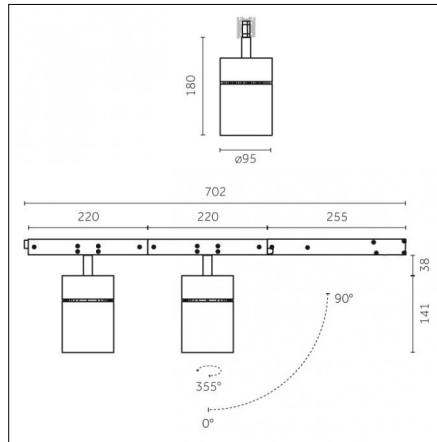

Indoor | Track mounted luminaires | Yori Evo Ghostrack

Narrow 12°

01

IP20

Risk 1

850°

Code 0.2X.MH63B.NN01

Light source features

Number of light sources: 2

Source type: LED

Watt: 12W

Lm: 1920lm

Lm/W: 160lm/W

Kelvin/CRI: 4000K / >80

SDCM/L90 B10: < 2 / 50000

Fixture total output: 1248 lm

Fixture efficacy: 89 lm/W

Imax: 24141 cd

Electrical features

Driver included: YES

Driver position: integrated

Driver type: On-Off 220/240 Vac 50/60 Hz

Total power consumption (LED + DRIVER): 14

Isolation class: Class II

Optical features

Beam angle: 12°

Optical type, adjustability: Adjustable

Interchangeable optic (IOS): YES

Physical features

Material: Die-cast aluminum

Mounting: Track

Fixing: Ceiling

Adjustability: 356° horizontal axis 90° vertical axis

Finishing: Chrome

Notes:

- 1X,2X,3X,4X = no. of light sources. The photometric data refer to the single light source

Luminaire constructed in conformity with Directives 2014/35/EU (LV), 2014/30/EU (EMC), 2009/125/EC (Ecodesign) with Regulations (EC) No 245/2009, (EU) No 347/2010 and (EU) 2015/1428 (for luminaires with fluorescent and metal halide lamps only), 2009/125/EC (Ecodesign) with Regulations (EU) No 1194/2012 and 2015/1428 (for LED luminaires only), 2011/65/EU (RoHS 2) and 2012/19/EU (WEEE).

Reggiani SPA Illuminazione

Viale Monza, 16 20845 Sovico (MB) Italy
Tel. (+39) 039 2071.1 fax (+39) 039 2071 999

www.reggiani.net
contact@reggiani.net