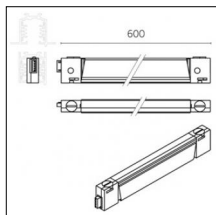

Code 0.26504.0000 - Customizable spacer - 600mm

Type: Structural
Finishing: Without finish / Stainles Steel / Natural aluminium (Standard)
Length: 600mm