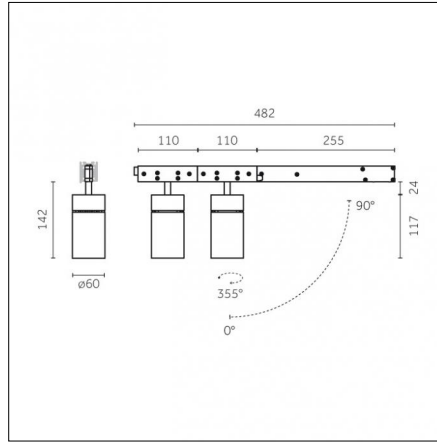

Indoor | Track mounted luminaires | Yori Evo Ghostrack

Narrow 13°

12

IP20

Risk 1

850°

Code 0.2X.GH72B.HW12

Light source features

Number of light sources: 2

Source type: LED

Watt: 9W

Lm: 1050lm

Lm/W: 117lm/W

Kelvin/CRI: 2700K / >90

SDCM/L90 B10: < 2 / 50000

Fixture total output: 872 lm

Fixture efficacy: 85 lm/W

Imax: 11161 cd

Electrical features

Driver included: YES

Driver position: integrated

Driver type: On-Off 220/240 Vac 50/60 Hz

Total power consumption (LED + DRIVER): 11

Isolation class: Class II

Optical features

Beam angle: 13°

Optical type, adjustability: Adjustable

Interchangeable optic (IOS): YES

Physical features

Material: Die-cast aluminum

Mounting: Track

Fixing: Ceiling

Adjustability: 356° horizontal axis 90° vertical axis

Finishing: Embossed matt white (Standard)

Notes:

- 1X,2X,3X,4X = no. of light sources. The photometric data refer to the single light source
- Version with 220mm interdistance adapter is available on request

Luminaire constructed in conformity with Directives 2014/35/EU (LV), 2014/30/EU (EMC), 2009/125/EC (Ecodesign) with Regulations (EC) No 245/2009, (EU) No 347/2010 and (EU) 2015/1428 (for luminaires with fluorescent and metal halide lamps only), 2009/125/EC (Ecodesign) with Regulations (EU) No 1194/2012 and 2015/1428 (for LED luminaires only), 2011/65/EU (RoHS 2) and 2012/19/EU (WEEE).

Reggiani SPA Illuminazione

Viale Monza, 16 20845 Sovico (MB) Italy
Tel. (+39) 039 2071.1 fax (+39) 039 2071 999

www.reggiani.net
contact@reggiani.net