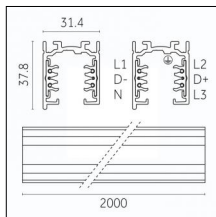

Adjustability: 356° horizontal axis 90° vertical axis

Finishing: Chrome

Notes:

- 1X,2X,3X,4X = no. of light sources. The photometric data refer to the single light source
- Version with 220mm interdistance adapter is available on request

Code 0.02030.0010 - 3-circuit track surface/pendant

Finishing: White (Standard)
Length: 1000mm Width: 31.4mm Height: 37.8mm

Code 0.02030.0021 - 3-circuit track surface/pendant

Finishing: Black (Standard)
Length: 1000mm Width: 31.4mm Height: 37.8mm

Code 0.02030.0028 - 3-circuit track surface/pendant

Finishing: Metallised grey (Standard)
Length: 1000mm Width: 31.4mm Height: 37.8mm

Code 0.02031.0010 - 3-circuit track surface/pendant

Finishing: White (Standard)
Length: 2000mm Width: 31.4mm Height: 37.8mm

Tracks/channels

Code 0.02032.0010 - 3-circuit track surface/pendant

Finishing: White (Standard)
Length: 3000mm Width: 31.4mm Height: 37.8mm

Code 0.02032.0021 - 3-circuit track surface/pendant

Finishing: Black (Standard)
Length: 3000mm Width: 31.4mm Height: 37.8mm