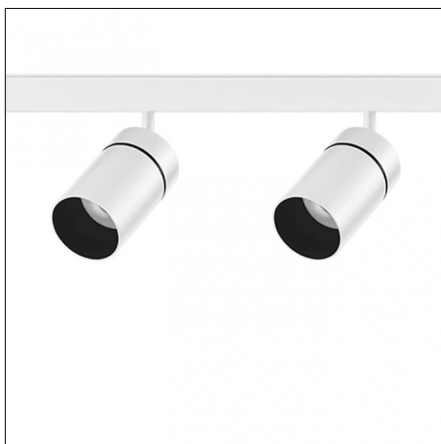

Accessories

Code 0.26651.0021 - Framing accessory, light shape - square

Type: Optical

Finishing: Black (Standard)

Indoor | Track mounted luminaires | Yori Evo Ghostrack

Narrow 12°

IP20

Risk 1