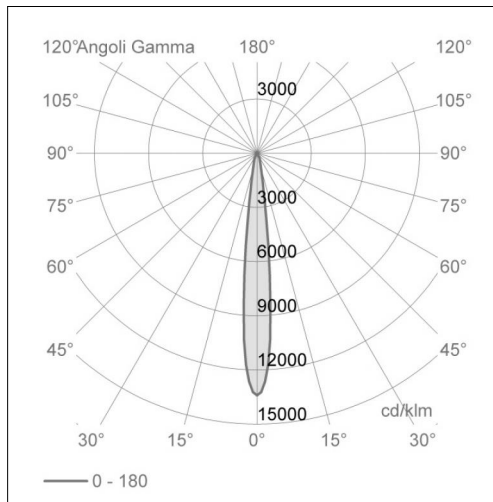

Photometries

0_LH72B_HC_D0.ies

0_LH72B_HC_D0.LDT