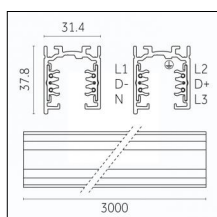

Code 0.02030.0010 - 3-circuit track surface/pendant

Finishing: White (Standard)
Length: 1000mm Width: 31.4mm Height: 37.8mm

Code 0.02030.0021 - 3-circuit track surface/pendant

Finishing: Black (Standard)
Length: 1000mm Width: 31.4mm Height: 37.8mm

Code 0.02030.0028 - 3-circuit track surface/pendant

Finishing: Metallised grey (Standard)
Length: 1000mm Width: 31.4mm Height: 37.8mm

Code 0.02031.0010 - 3-circuit track surface/pendant

Finishing: White (Standard)
Length: 2000mm Width: 31.4mm Height: 37.8mm

Code 0.02031.0021 - 3-circuit track surface/pendant

Finishing: Black (Standard)
Length: 2000mm Width: 31.4mm Height: 37.8mm

Code 0.02031.0028 - 3-circuit track surface/pendant

Finishing: Metallised grey (Standard)
Length: 2000mm Width: 31.4mm Height: 37.8mm

Tracks/channels

Code 0.02032.0010 - 3-circuit track surface/pendant

Finishing: White (Standard)
Length: 3000mm Width: 31.4mm Height: 37.8mm

Code 0.02032.0021 - 3-circuit track surface/pendant

Finishing: Black (Standard)
Length: 3000mm Width: 31.4mm Height: 37.8mm