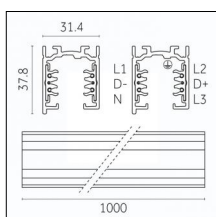

Tracks/channels

Code 0.02030.0010 - 3-circuit track surface/pendant

Finishing: White (Standard)
Length: 1000mm Width: 31.4mm Height: 37.8mm