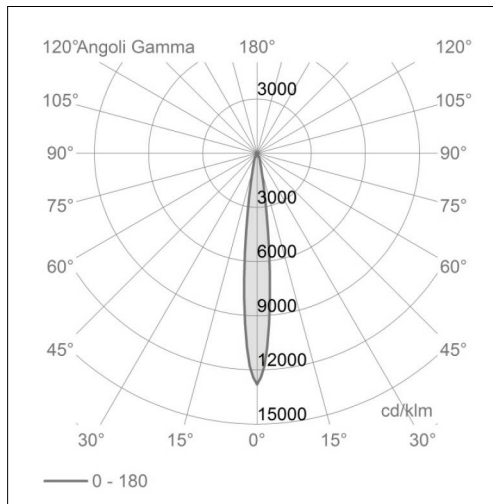

Photometries

0_GH72B_HW_12.ies

0_GH72B_HW_12.LDT