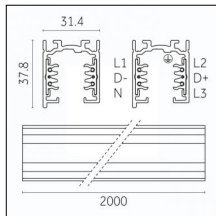

Code 0.02030.0010 - 3-circuit track surface/pendant

Finishing: White (Standard)
Length: 1000mm Width: 31.4mm Height: 37.8mm

Code 0.02030.0021 - 3-circuit track surface/pendant

Finishing: Black (Standard)
Length: 1000mm Width: 31.4mm Height: 37.8mm

Code 0.02030.0028 - 3-circuit track surface/pendant

Finishing: Metallised grey (Standard)
Length: 1000mm Width: 31.4mm Height: 37.8mm

Code 0.02031.0010 - 3-circuit track surface/pendant

Finishing: White (Standard)
Length: 2000mm Width: 31.4mm Height: 37.8mm

Tracks/channels

Code 0.02032.0010 - 3-circuit track surface/pendant

Finishing: White (Standard)
Length: 3000mm Width: 31.4mm Height: 37.8mm

Code 0.02032.0021 - 3-circuit track surface/pendant

Finishing: Black (Standard)
Length: 3000mm Width: 31.4mm Height: 37.8mm

Code 0.02032.0028 - 3-circuit track surface/pendant

Finishing: Metallised grey (Standard)
Length: 3000mm Width: 31.4mm Height: 37.8mm

Code 0.02033.0010 - 3-circuit track surface/pendant

Finishing: White (Standard)
Length: 4000mm Width: 31.4mm Height: 37.8mm