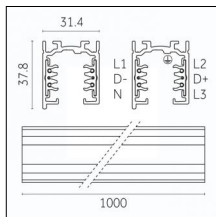

Adjustability: 356° horizontal axis 90° vertical axis

Finishing: Chrome

Notes:

- 1X,2X,3X,4X = no. of light sources. The photometric data refer to the single light source
- Version with 220mm interdistance adapter is available on request

Code 0.02030.0010 - 3-circuit track surface/pendant

Finishing: White (Standard)
Length: 1000mm Width: 31.4mm Height: 37.8mm

Code 0.02030.0021 - 3-circuit track surface/pendant

Finishing: Black (Standard)
Length: 1000mm Width: 31.4mm Height: 37.8mm

Code 0.02030.0028 - 3-circuit track surface/pendant

Finishing: Metallised grey (Standard)
Length: 1000mm Width: 31.4mm Height: 37.8mm

Code 0.02031.0010 - 3-circuit track surface/pendant

Finishing: White (Standard)
Length: 2000mm Width: 31.4mm Height: 37.8mm

Tracks/channels

Code 0.02032.0010 - 3-circuit track surface/pendant

Finishing: White (Standard)
Length: 3000mm Width: 31.4mm Height: 37.8mm

Code 0.02032.0021 - 3-circuit track surface/pendant

Finishing: Black (Standard)
Length: 3000mm Width: 31.4mm Height: 37.8mm