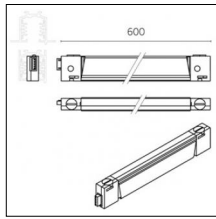

Accessories

Code 0.26504.0000 - Customizable spacer - 600mm

Type: Structural
Finishing: Without finish / Stainles Steel / Natural aluminium (Standard)
Length: 600mm