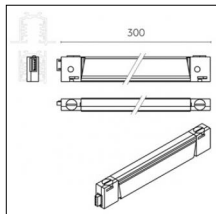

Code 0.26502.0000 - Customizable spacer - 300mm

Type: Structural
Finishing: Without finish / Stainles Steel / Natural aluminium (Standard)
Length: 300mm