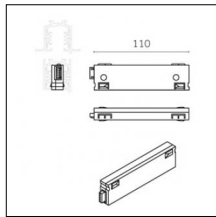

Code 0.26500.0000 - Standard spacer - 110mm

Type: Structural
Finishing: Without finish / Stainles Steel / Natural aluminium (Standard)
Length: 110mm