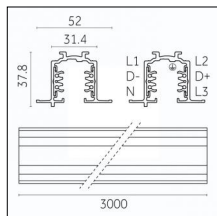

Code 0.02036.0028 - 3-circuit track recessed

Finishing: Metallised grey (Standard)
Length: 3000mm Width: 52mm Height: 37.8mm