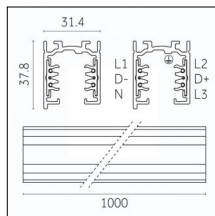

Tracks/channels

Code 0.02505.0010 - H Track | Surface/Pendant

Finishing: White (Standard)
Length: 1000mm Width: 31mm Height: 83mm

Code 0.02505.0021 - H Track | Surface/Pendant

Finishing: Black (Standard)
Length: 1000mm Width: 31mm Height: 83mm

Code 0.02506.0010 - H Track | Surface/Pendant

Finishing: White (Standard)
Length: 2000mm Width: 31mm Height: 83mm

Code 0.02506.0021 - H Track | Surface/Pendant

Finishing: Black (Standard)
Length: 2000mm Width: 31mm Height: 83mm

Tracks/channels

Code 0.02508.0010 - H Track | Surface/Pendant

Finishing: White (Standard)
Length: 4000mm Width: 31mm Height: 83mm

Code 0.02508.0021 - H Track | Surface/Pendant

Finishing: Black (Standard)
Length: 4000mm Width: 31mm Height: 83mm

Tracks/channels

Code 0.02030.0010 - 3-circuit track surface/pendant

Finishing: White (Standard)
Length: 1000mm Width: 31.4mm Height: 37.8mm

Code 0.02030.0021 - 3-circuit track surface/pendant

Finishing: Black (Standard)
Length: 1000mm Width: 31.4mm Height: 37.8mm