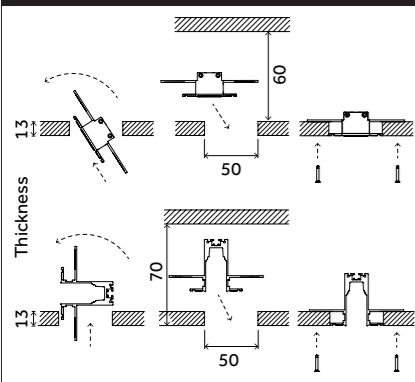

TRACELINE RECESSED / YORI MODULES

www.reggiani.net

Installation Guide
ITA ENG DEU FRA ESP RUS

Reggiani

01 - THICKNESS CEILING DIMENSIONS

02 - RECESSED TRIMLESS - STAND ALONE

03

04

01 - RECESSED TRIMLESS - CONTINUOUS INSTALLATION

02

03

04

01 - THICKNESS CEILING DIMENSIONS

02 - RECESSED TRIMLESS - YORI MODULES INSTALLATION

03 - MOUNTING PROJECTOR

04

05

01

02

03 - MOUNTING CLUSTER WITH CONTINUOUS LINE

DRIVERS CODE

0/V/D.30838	250 mA
0/V/D.30839	350 mA
0/V/D.30840	500 mA
0/V/D.30841	700 mA
0/V/D.30842	800 mA
0/V/D.30843	900 mA
30844	350 mA LV
30845	700 mA LV
30846	900 mA LV

01 - THICKNESS CEILING DIMENSIONS

02 - TRACELINE RECESSED TRIM STAND ALONE

03

04

01 - TRACELINE RECESSED TRIM - CONTINUOUS INSTALLATION

02

01 - THICKNESS CEILING DIMENSIONS

02 - TRACELINE RECESSED TRIM YORI MODULES SINGLE INSTALLATION