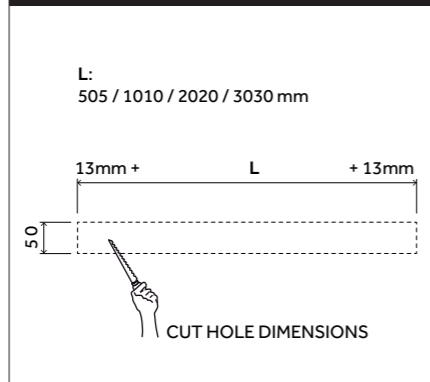

TRACELINE RECESSED / YORI MODULES

www.reggiani.net

Installation Guide
ITA ENG DEU FRA ESP RUS

Reggiani

01 - THICKNESS CEILING DIMENSIONS

02 - RECESSED TRIMLESS - STAND ALONE

03

04

01 - RECESSED TRIMLESS - CONTINUOUS INSTALLATION

02

03

04

01 - THICKNESS CEILING DIMENSIONS

02 - RECESSED TRIMLESS - YORI MODULES INSTALLATION

03 - MOUNTING PROJECTOR

04