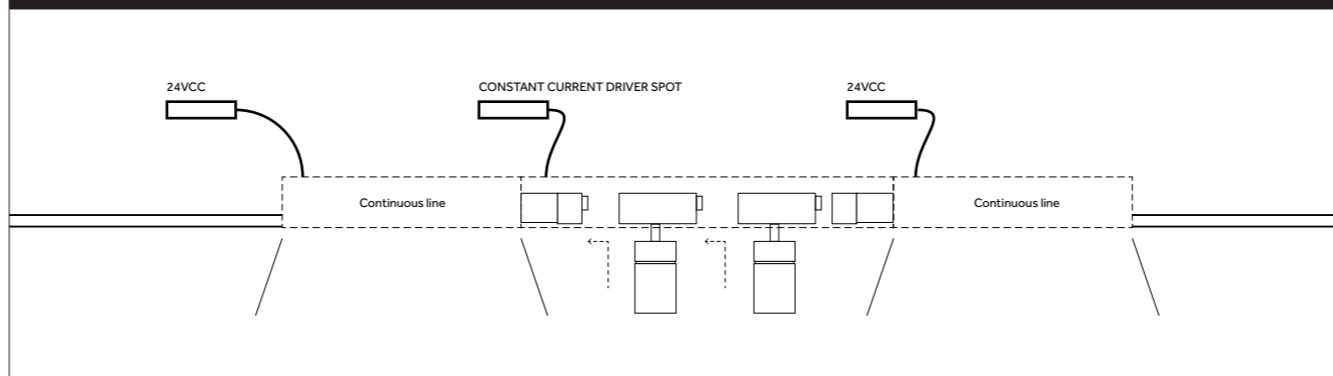

01 - THICKNESS CEILING DIMENSIONS

02 - TRACELINE RECESSED TRIM STAND ALONE

03

04

01 - TRACELINE RECESSED TRIM - CONTINUOUS INSTALLATION

02

01 - THICKNESS CEILING DIMENSIONS

02 - TRACELINE RECESSED TRIM YORI MODULES SINGLE INSTALLATION

03

04 - MOUNTING PROJECTOR

05

01

02

03 - MOUNTING CLUSTER WITH CONTINUOUS LINE

DRIVERS CODE

0/V/D.30838	250 mA
0/V/D.30839	350 mA
0/V/D.30840	500 mA
0/V/D.30841	700 mA
0/V/D.30842	800 mA
0/V/D.30843	900 mA
30844	350 mA LV
30845	700 mA LV
30846	900 mA LV