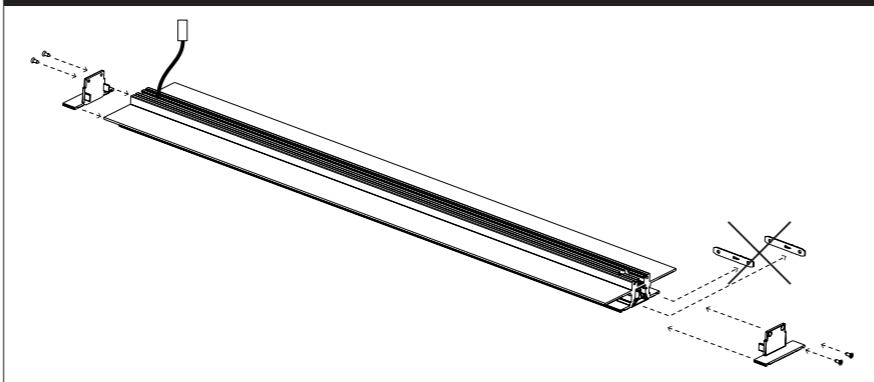

TRACELINE RECESSED / YORI MODULES

www.reggiani.net

Installation Guide
ITA ENG DEU FRA ESP RUS

Reggiani

01 - THICKNESS CEILING DIMENSIONS

02 - RECESSED TRIMLESS - STAND ALONE

03

04

01 - RECESSED TRIMLESS - CONTINUOUS INSTALLATION

02

03

04

01 - THICKNESS CEILING DIMENSIONS

02 - RECESSED TRIMLESS - YORI MODULES INSTALLATION

03 - MOUNTING PROJECTOR

04