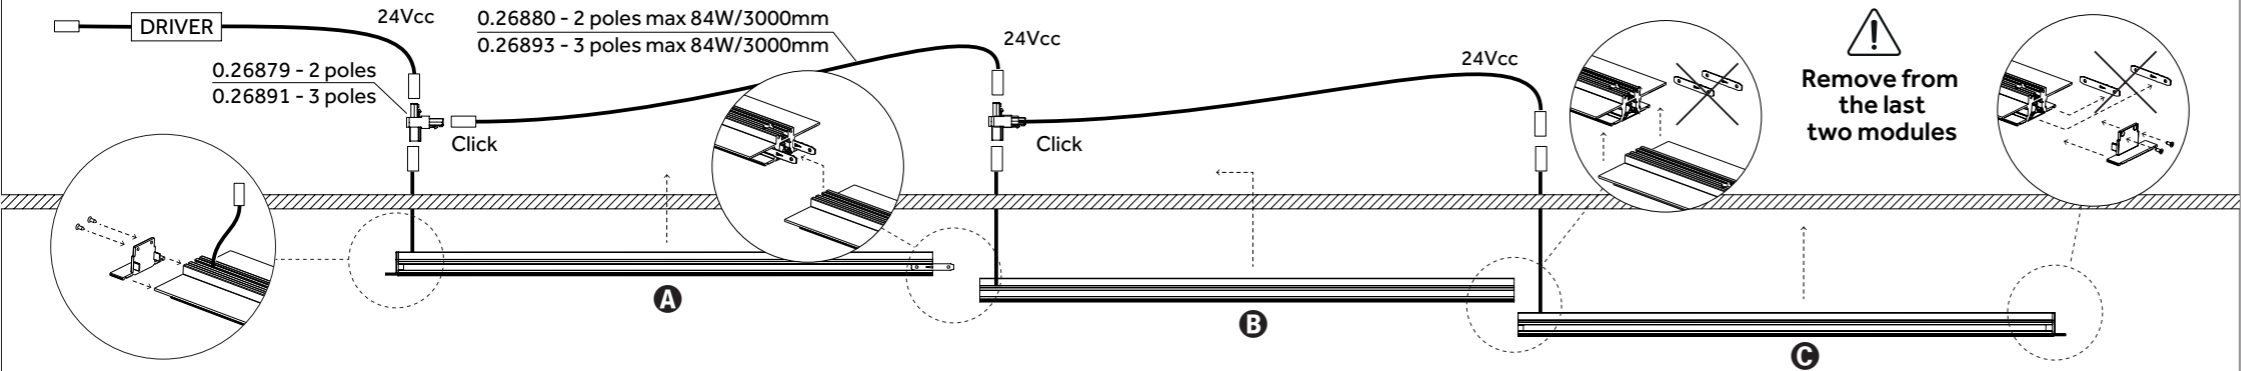

TRACELINE RECESSED / YORI MODULES

www.reggiani.net

Installation Guide
ITA ENG DEU FRA ESP RUS

Reggiani

01 - THICKNESS CEILING DIMENSIONS

02 - RECESSED TRIMLESS - STAND ALONE

03

04

01 - RECESSED TRIMLESS - CONTINUOUS INSTALLATION

02

03

04

01 - THICKNESS CEILING DIMENSIONS

02 - RECESSED TRIMLESS - YORI MODULES INSTALLATION

03 - MOUNTING PROJECTOR

04

01 - THICKNESS CEILING DIMENSIONS

02 - TRACELINE RECESSED TRIM STAND ALONE

03

04

01 - TRACELINE RECESSED TRIM - CONTINUOUS INSTALLATION

02

01 - THICKNESS CEILING DIMENSIONS

02 - TRACELINE RECESSED TRIM YORI MODULES SINGLE INSTALLATION