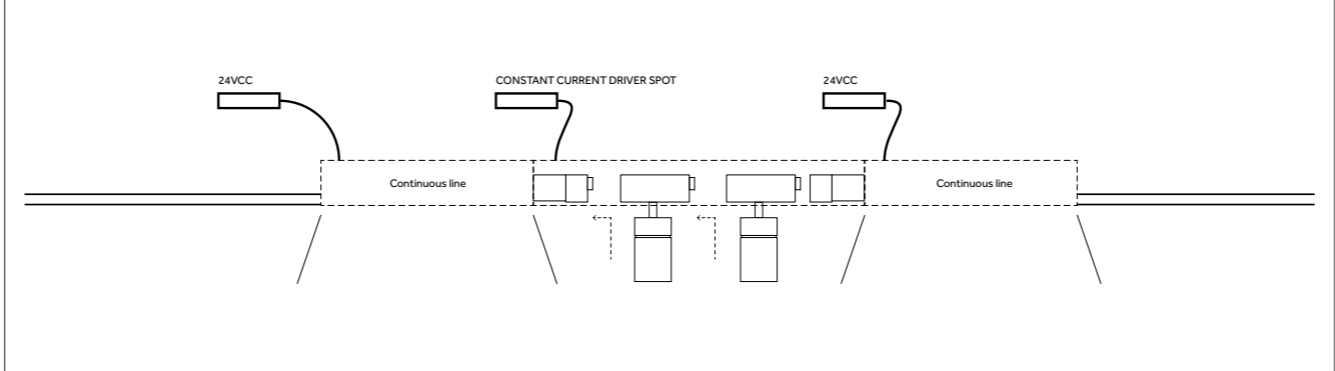

01 - RECESSED TRIMLESS - CONTINUOUS INSTALLATION

02

03

04

01 - THICKNESS CEILING DIMENSIONS

02 - RECESSED TRIMLESS - YORI MODULES INSTALLATION

03 - MOUNTING PROJECTOR

04

05

01

02

03 - MOUNTING CLUSTER WITH CONTINUOUS LINE

DRIVERS CODE

0/V/D.30838	250 mA
0/V/D.30839	350 mA
0/V/D.30840	500 mA
0/V/D.30841	700 mA
0/V/D.30842	800 mA
0/V/D.30843	900 mA
30844	350 mA LV
30845	700 mA LV
30846	900 mA LV

01 - THICKNESS CEILING DIMENSIONS

02 - TRACELINE RECESSED TRIM STAND ALONE

03

04

01 - TRACELINE RECESSED TRIM - CONTINUOUS INSTALLATION

02

01 - THICKNESS CEILING DIMENSIONS

02 - TRACELINE RECESSED TRIM YORI MODULES SINGLE INSTALLATION