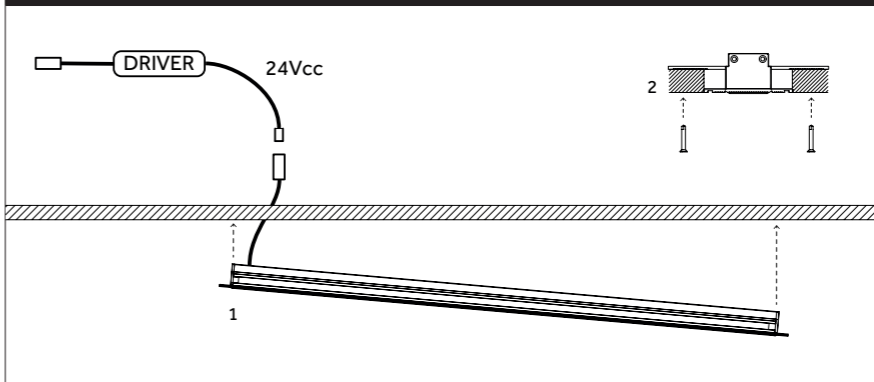

TRACELINE RECESSED / YORI MODULES

www.reggiani.net

Installation Guide
ITA ENG DEU FRA ESP RUS

Reggiani

01 - THICKNESS CEILING DIMENSIONS

02 - RECESSED TRIMLESS - STAND ALONE

03

04

01 - RECESSED TRIMLESS - CONTINUOUS INSTALLATION

02

03

04

01 - THICKNESS CEILING DIMENSIONS

02 - RECESSED TRIMLESS - YORI MODULES INSTALLATION

03 - MOUNTING PROJECTOR

04