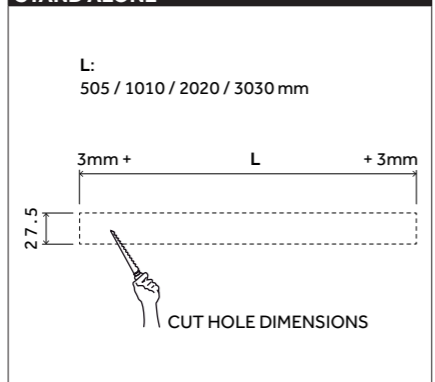

02 - TRACELINE RECESSED TRIM STAND ALONE