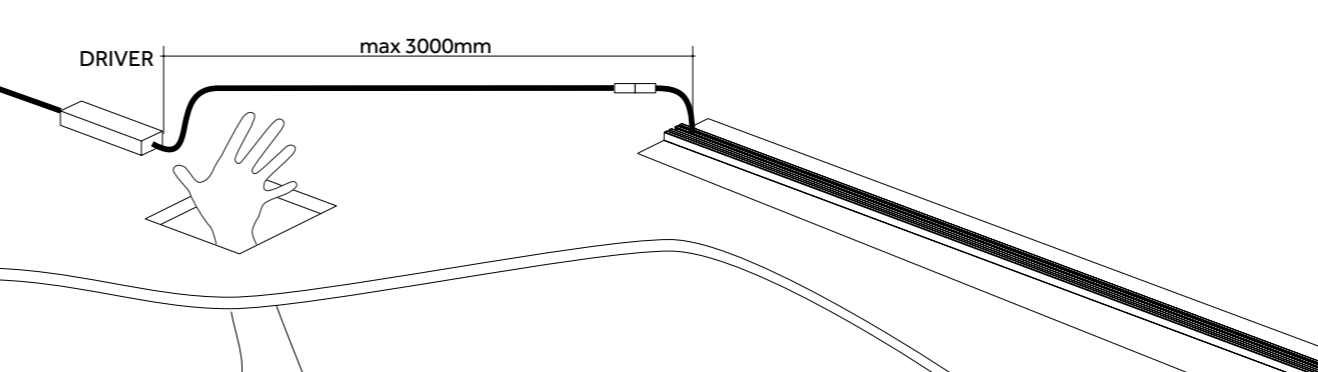

TRACELINE RECESSED / YORI MODULES

www.reggiani.net

Installation Guide
ITA ENG DEU FRA ESP RUS

Reggiani

01 - THICKNESS CEILING DIMENSIONS

02 - RECESSED TRIMLESS - STAND ALONE

03

04

01 - RECESSED TRIMLESS - CONTINUOUS INSTALLATION

02

03

04

01 - THICKNESS CEILING DIMENSIONS

02 - RECESSED TRIMLESS - YORI MODULES INSTALLATION

03 - MOUNTING PROJECTOR

04