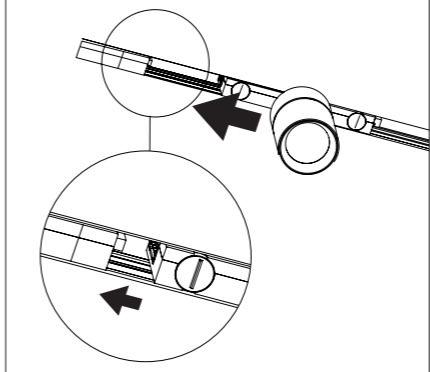

TRACELINE RECESSED / YORI MODULES

www.reggiani.net

Installation Guide
ITA ENG DEU FRA ESP RUS

Reggiani

01 - THICKNESS CEILING DIMENSIONS

02 - RECESSED TRIMLESS - STAND ALONE

03

04

01 - RECESSED TRIMLESS - CONTINUOUS INSTALLATION

02

03

04

01 - THICKNESS CEILING DIMENSIONS

02 - RECESSED TRIMLESS - YORI MODULES INSTALLATION

03 - MOUNTING PROJECTOR

04