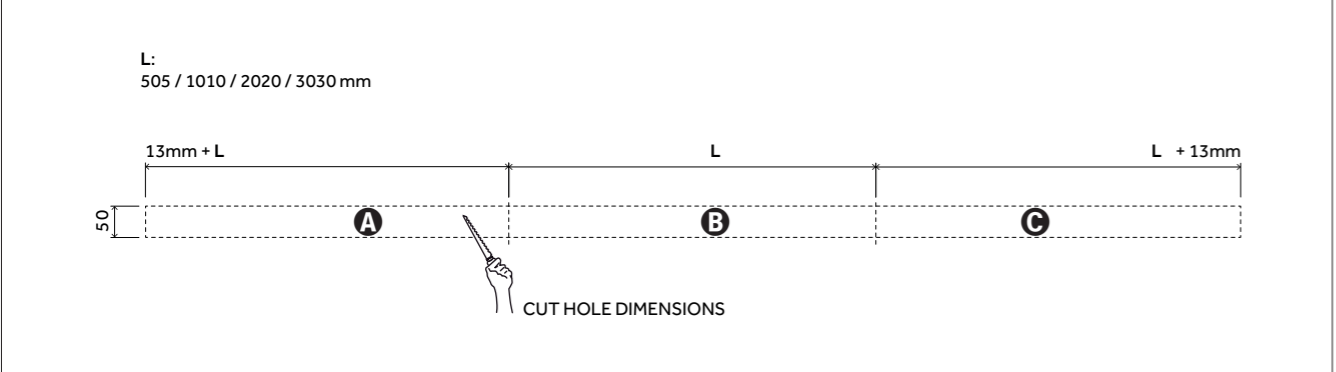

01 - RECESSED TRIMLESS - CONTINUOUS INSTALLATION