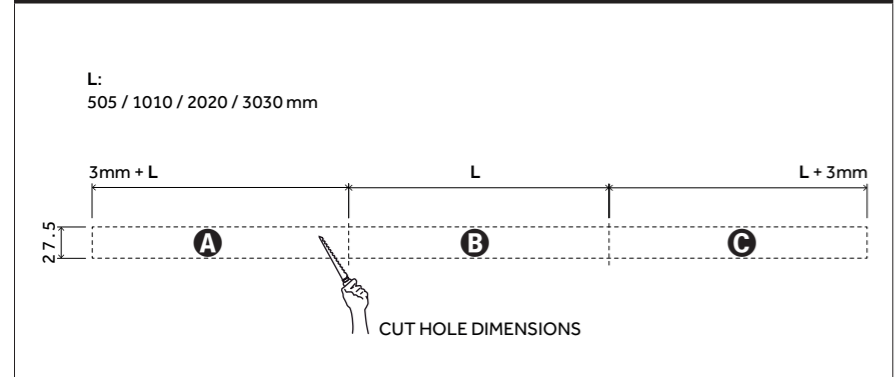

01 - THICKNESS CEILING DIMENSIONS

02 - TRACELINE RECESSED TRIM STAND ALONE

03

04

01 - TRACELINE RECESSED TRIM - CONTINUOUS INSTALLATION

02

01 - THICKNESS CEILING DIMENSIONS

02 - TRACELINE RECESSED TRIM YORI MODULES SINGLE INSTALLATION