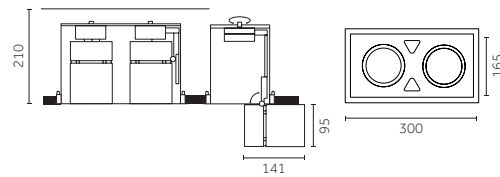

# Ø 95 mm | Performance

Visible trim/  
Con flangia

Trimless/  
Senza flangia

Code example:

X . **QM63** . B . **HC** . **12**

Accessories: p.511  
 Finishes: p.380  
 Drivers: p.512-513  
 Photometric data:  
 www.reggiani.net