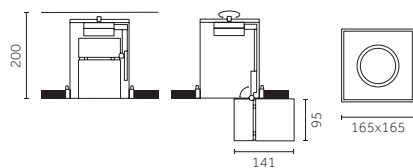

Visible trim/
Con flangia