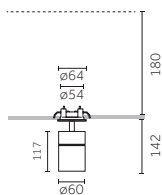

Ø 60 mm | Precision

Code example:
X . NM32 A . HW 12

Accessories: p.522
Finishes: p.380
Drivers: p.532-535
Photometric data:
www.reggiani.net

9 W POWERLED Lumen delivered up to 770lm / Lumen maintenance: L90 B10=50,000h

Driver	Version	Optics	LED	K	CRI	lm	SDCM	Finishes
X Not included	NM32 Precision	A 8° Very narrow	HW	2700	>90	725	<3	12 ☐
			HQ	3000	>90	730	<3	31 ☐
			WW	3000	>80	845	<3	
			NN	4000	>80	940	<3	

LED nominal lumen

9 W COBLED Lumen delivered up to 1115 lm / Lumen maintenance: L80 B10=50,000h

Driver	Version	Optics	LED	K	CRI	lm	SDCM	Finishes
X Not included	GM32 Precision	B 12° Narrow	HC	3000	>98	960	<2	12 ☐
		E 20° Medium	HW	2700	>90	1050	<2	31 ☐
		K - Without optics	HQ	3000	>90	1100	<2	
			WW	3000	>80	1300	<3	
			NN	4000	>80	1360	<3	

LED nominal lumen

12 W COBLED Lumen delivered up to 1455 lm / Lumen maintenance: L80 B10=50,000h

Driver	Version	Optics	LED	K	CRI	lm	SDCM	Finishes
X Not included	GM33 Precision	B 12° Narrow	HC	3000	>98	1250	<2	12 ☐
		E 20° Medium	HW	2700	>90	1370	<2	31 ☐
		K - Without optics	HQ	3000	>90	1420	<2	
			WW	3000	>80	1700	<3	
			NN	4000	>80	1775	<3	

LED nominal lumen

17 W COBLED Lumen delivered up to 1970lm / Lumen maintenance: L80 B10=50,000h

Driver	Version	Optics	LED	K	CRI	lm	SDCM	Finishes
X Not included	GM34 Precision	B 12° Narrow	HC	3000	>98	1700	<2	12 ☐
		E 20° Medium	HW	2700	>90	1870	<2	31 ☐
		K - Without optics	HQ	3000	>90	1920	<2	
			WW	3000	>80	2320	<3	
			NN	4000	>80	2400	<3	

LED nominal lumen

12 W Warm Dimming COBLED Lumen delivered up to 690lm / Lumen maintenance: L70 B50=50,000h

Driver	Version	Optics	LED	K	CRI	lm	SDCM	Finishes
X Not included	GM33 Precision	B 27° Medium	DT	1700-3000	>95	100-1000	<4	12 ☐
								31 ☐

LED nominal lumen