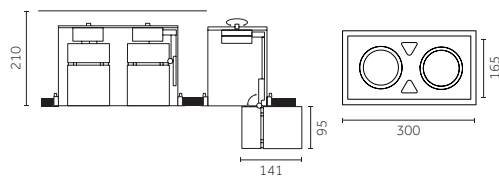

Visible trim/
Con flangia