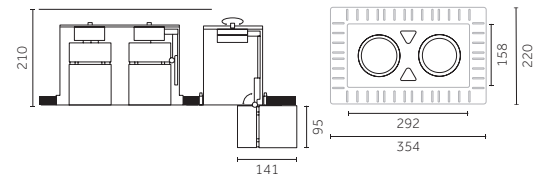

# Ø 95 mm | Performance

Visible trim/  
Con flangia

Trimless/  
Senza flangia

Code example:

X . **QM63** . B . **HC** . **12**

Accessories: p.511  
 Finishes: p.380  
 Drivers: p.512-513  
 Photometric data:  
 www.reggiani.net