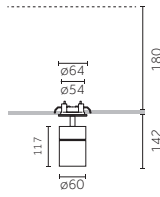

Ø 60 mm | Performance

Code example:

X . GM42 B . HC 12

Accessories: p.523
Finishes: p.380
Drivers: p.532-535
Photometric data:
www.reggiani.net

9W COBLED Lumen delivered up to 1200lm / Lumen maintenance: L80B10=50,000h

Driver	Version	Optics	LED	K	CRI	lm	SDCM	Finishes
X Not included	GM42 Performance	B 13° Narrow	HC	3000	>98	960	<2	12
		E 24° Medium	HW	2700	>90	1050	<2	31
		H 40° Wide	HQ	3000	>90	1100	<2	
		K - Without optics	WW	3000	>80	1300	<3	
			NN	4000	>80	1360	<3	

LED nominal lumen

12W COBLED Lumen delivered up to 1560lm / Lumen maintenance: L80B10=50,000h

Driver	Version	Optics	LED	K	CRI	lm	SDCM	Finishes
X Not included	GM43 Performance	B 13° Narrow	HC	3000	>98	1250	<2	12
		E 24° Medium	HW	2700	>90	1370	<2	31
		H 40° Wide	HQ	3000	>90	1420	<2	
		K - Without optics	WW	3000	>80	1700	<3	
			NN	4000	>80	1775	<3	

LED nominal lumen

17W COBLED Lumen delivered up to 2110lm / Lumen maintenance: L80B10=50,000h

Driver	Version	Optics	LED	K	CRI	lm	SDCM	Finishes
X Not included	GM44 Performance	B 13° Narrow	HC	3000	>98	1700	<2	12
		E 24° Medium	HW	2700	>90	1870	<2	31
		H 40° Wide	HQ	3000	>90	1920	<2	
		K - Without optics	WW	3000	>80	2320	<3	
			NN	4000	>80	2400	<3	

LED nominal lumen