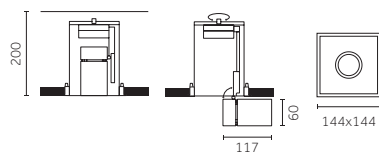

Visible trim/
Con flangia