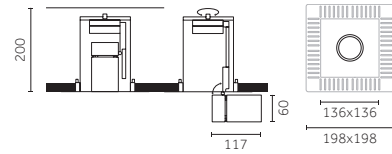

Trimless/
Senza flangia