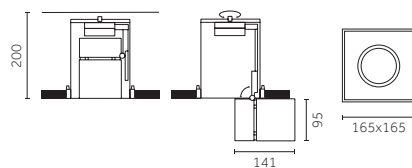

Visible trim/
Con flangia