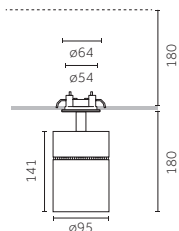

Ø 95 mm | Precision

Risk 1 0.90 IP20 850° CE CB EAC

Code example:

X . MM33 B . HC 12

Accessories: p.530
Finishes: p.380
Drivers: p.532-535
Photometric data:
www.reggiani.net

12 W COB LED		Lumen delivered up to 1690lm / Lumen maintenance: L80 B10=50,000h						Finishes	
Driver	Version	Optics	LED	K	CRI	lm	SDCM	12	31
X Notincluded	MM33 Precision	B 12° Narrow	HC	3000	>98	1323	<2	☐	☐
		E 24° Medium	HW	2700	>90	1491	<2	☐	☒
		K - Without optics	HQ	3000	>90	1533	<2	☐	☐
			WW	3000	>80	1859	<3	☐	☐
			NN	4000	>80	1920	<3	☐	☐

LED nominal lumen

17 W COB LED		Lumen delivered up to 1510lm / Lumen maintenance: L80 B10=50,000h						Finishes	
Driver	Version	Optics	LED	K	CRI	lm	SDCM	12	31
X Notincluded	QM34 Precision	A 7° Very narrow	HC	3000	>98	1700	<2	☐	☐
			HW	2700	>90	1870	<2	☐	☒
			HQ	3000	>90	1920	<2	☐	☐
			WW	3000	>80	2320	<3	☐	☐
			NN	4000	>80	2400	<3	☐	☐

LED nominal lumen

17 W COB LED		Lumen delivered up to 2350lm / Lumen maintenance: L80 B10=50,000h						Finishes	
Driver	Version	Optics	LED	K	CRI	lm	SDCM	12	31
X Notincluded	MM34 Precision	B 12° Narrow	HC	3000	>98	1834	<2	☐	☐
		E 24° Medium	HW	2700	>90	2067	<2	☐	☒
		K - Without optics	HQ	3000	>90	2122	<2	☐	☐
			WW	3000	>80	2582	<3	☐	☐
			NN	4000	>80	2665	<3	☐	☐

LED nominal lumen

24 W COB LED		Lumen delivered up to 3170lm / Lumen maintenance: L80 B10=50,000h						Finishes	
Driver	Version	Optics	LED	K	CRI	lm	SDCM	12	31
X Notincluded	MM36 Precision	B 12° Narrow	HC	3000	>98	2476	<2	☐	☐
		E 24° Medium	HW	2700	>90	2792	<2	☐	☒
		K - Without optics	HQ	3000	>90	2860	<2	☐	☐
			WW	3000	>80	3487	<3	☐	☐
			NN	4000	>80	3602	<3	☐	☐

LED nominal lumen

33 W COB LED		Lumen delivered up to 4080lm / Lumen maintenance: L80 B10=50,000h						Finishes	
Driver	Version	Optics	LED	K	CRI	lm	SDCM	12	31
X Notincluded	MM38 Precision	B 12° Narrow	HC	3000	>98	3142	<2	☐	☐
		E 24° Medium	HW	2700	>90	3635	<2	☐	☒
		K - Without optics	HQ	3000	>90	3735	<2	☐	☐
			WW	3000	>80	4510	<3	☐	☐
			NN	4000	>80	4695	<3	☐	☐

LED nominal lumen

37 W COB LED		Lumen delivered up to 4480lm / Lumen maintenance: L80 B10=50,000h						Finishes	
Driver	Version	Optics	LED	K	CRI	lm	SDCM	12	31
X Notincluded	MM39 Precision	B 12° Narrow	HC	3000	>98	3473	<2	☐	☐
		E 18° Medium	HW	2700	>90	3940	<2	☐	☒
		K - Without optics	HQ	3000	>90	4000	<2	☐	☐
			WW	3000	>80	4880	<3	☐	☐
			NN	4000	>80	5090	<3	☐	☐

LED nominal lumen

33 W Warm Dimming COB LED		Lumen delivered up to 1520lm / Lumen maintenance: L70 B50=50,000h						Finishes	
Driver	Version	Optics	LED	K	CRI	lm	SDCM	12	31
X Notincluded	MM38 Precision	B 25° Medium	DT	1700-3000	>95	100-3100	<4	☐	☐
								☐	☒

LED nominal lumen