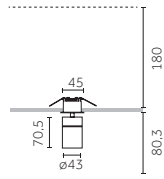

Ø 43 mm | Precision

Code example:
X . **FM31** . **A** . **HW** **12**

Accessories: p.518
Finishes: p.380
Drivers: p.532-535
Photometric data:
www.reggiani.net

4 W POWERLED Lumen delivered up to 435 lm / Lumen maintenance: L90 B10=50,000h

Driver	Version	Optics	LED	K	CRI	lm	SDCM	Finishes
X Not included	FM31 Precision	A 7° Very narrow	HW	2700	>90	410	<3	12 ☐
		B 11° Narrow	HQ	3000	>90	415	<3	31 ☒
		E 23° Medium	WW	3000	>80	485	<3	
		H 40° Wide	NN	4000	>80	530	<3	

LED nominal lumen

9 W POWERLED Lumen delivered up to 750 lm / Lumen maintenance: L90 B10=50,000h

Driver	Version	Optics	LED	K	CRI	lm	SDCM	Finishes
X Not included	FM32 Precision	A 7° Very narrow	HW	2700	>90	725	<3	12 ☐
		B 11° Narrow	HQ	3000	>90	730	<3	31 ☒
		E 23° Medium	WW	3000	>80	845	<3	
		H 40° Wide	NN	4000	>80	940	<3	

LED nominal lumen

6,5 W Warm Dimming COB LED Lumen delivered up to 130 lm / Lumen maintenance: L70 B50=50,000h

Driver	Version	Optics	LED	K	CRI	lm	SDCM	Finishes
X Not included	FM32 Precision	B 27° Medium	DT	1800-2800	>95	10-550	<4	12 ☐
								31 ☒

LED nominal lumen