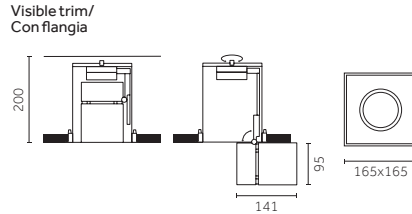

Ø 95 mm | Performance

Code example:

X . **LM63** . B . **HC** . **12**

Accessories: p.503
Finishes: p.380
Drivers: p.512-513
Photometric data:
www.reggiani.net

12 W COBLED Lumen delivered up to 1800 lm / Lumen maintenance: L80 B10=50,000h

Driver	Version	Optics	LED	K	CRI	lm	SDCM	Finishes
X Not included	LM63 Visible trim	B 10° Narrow	HC	3000	>98	1323	<2	12
	MM63 Trimless	E 20° Medium	HW	2700	>90	1491	<2	31
		H 31° Wide	HQ	3000	>90	1533	<2	
		K - Without optics	WW	3000	>80	1859	<3	
			NN	4000	>80	1920	<3	

LED nominal lumen

17 W COBLED Lumen delivered up to 2500 lm / Lumen maintenance: L80 B10=50,000h

Driver	Version	Optics	LED	K	CRI	lm	SDCM	Finishes
X Not included	LM64 Visible trim	B 10° Narrow	HC	3000	>98	1834	<2	12
	MM64 Trimless	E 20° Medium	HW	2700	>90	2067	<2	31
		H 31° Wide	HQ	3000	>90	2122	<2	
		K - Without optics	WW	3000	>80	2582	<3	
			NN	4000	>80	2665	<3	

LED nominal lumen

24 W COBLED Lumen delivered up to 3300 lm / Lumen maintenance: L80 B10=50,000h

Driver	Version	Optics	LED	K	CRI	lm	SDCM	Finishes
X Not included	LM66 Visible trim	B 10° Narrow	HC	3000	>98	2476	<2	12
	MM66 Trimless	E 20° Medium	HW	2700	>90	2792	<2	31
		H 31° Wide	HQ	3000	>90	2860	<2	
		K - Without optics	WW	3000	>80	3487	<3	
			NN	4000	>80	3602	<3	

LED nominal lumen

33 W COBLED Lumen delivered up to 4130 lm / Lumen maintenance: L80 B10=50,000h

Driver	Version	Optics	LED	K	CRI	lm	SDCM	Finishes
X Not included	LM68 Visible trim	B 10° Narrow	HC	3000	>98	3142	<2	12
	MM68 Trimless	E 20° Medium	HW	2700	>90	3635	<2	31
		H 31° Wide	HQ	3000	>90	3735	<2	
		K - Without optics	WW	3000	>80	4510	<3	
			NN	4000	>80	4695	<3	

LED nominal lumen