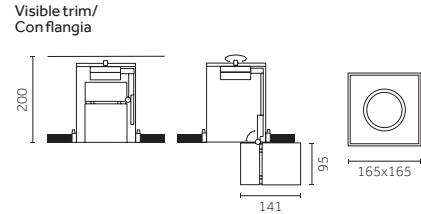

Ø 95 mm | Performance

Code example:

X . **LM63** . B . **HC** . **12**

Accessories: p.503
Finishes: p.380
Drivers: p.512-513
Photometric data:
www.reggiani.net

12 W COBLED Lumen delivered up to 1800 lm / Lumen maintenance: L80 B10=50,000h

Driver	Version	Optics	LED	K	CRI	lm	SDCM	Finishes
X Not included	LM63 Visible trim	B 10° Narrow	HC	3000	>98	1323	<2	12
	MM63 Trimless	E 20° Medium	HW	2700	>90	1491	<2	31
		H 31° Wide	HQ	3000	>90	1533	<2	
		K - Without optics	WW	3000	>80	1859	<3	
			NN	4000	>80	1920	<3	

LED nominal lumen

17 W COBLED Lumen delivered up to 2500 lm / Lumen maintenance: L80 B10=50,000h

Driver	Version	Optics	LED	K	CRI	lm	SDCM	Finishes
X Not included	LM64 Visible trim	B 10° Narrow	HC	3000	>98	1834	<2	12
	MM64 Trimless	E 20° Medium	HW	2700	>90	2067	<2	31
		H 31° Wide	HQ	3000	>90	2122	<2	
		K - Without optics	WW	3000	>80	2582	<3	
			NN	4000	>80	2665	<3	

LED nominal lumen

24 W COBLED Lumen delivered up to 3300 lm / Lumen maintenance: L80 B10=50,000h

Driver	Version	Optics	LED	K	CRI	lm	SDCM	Finishes
X Not included	LM66 Visible trim	B 10° Narrow	HC	3000	>98	2476	<2	12
	MM66 Trimless	E 20° Medium	HW	2700	>90	2792	<2	31
		H 31° Wide	HQ	3000	>90	2860	<2	
		K - Without optics	WW	3000	>80	3487	<3	
			NN	4000	>80	3602	<3	

LED nominal lumen

33 W COBLED Lumen delivered up to 4130 lm / Lumen maintenance: L80 B10=50,000h

Driver	Version	Optics	LED	K	CRI	lm	SDCM	Finishes
X Not included	LM68 Visible trim	B 10° Narrow	HC	3000	>98	3142	<2	12
	MM68 Trimless	E 20° Medium	HW	2700	>90	3635	<2	31
		H 31° Wide	HQ	3000	>90	3735	<2	
		K - Without optics	WW	3000	>80	4510	<3	
			NN	4000	>80	4695	<3	

LED nominal lumen