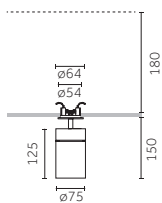

Ø 75 mm | Precision

Code example:
X . LM33 B . HC 12

Accessories: p.526
Finishes: p.380
Drivers: p.532-535
Photometric data:
www.reggiani.net

12 W COB LED Lumen delivered up to 1575 lm / Lumen maintenance: L80 B10=50,000h

Driver	Version	Optics	LED	K	CRI	lm	SDCM	Finishes
X Not included	LM33 Precision	B 12° Narrow	HC	3000	>98	1323	<2	12
		E 24° Medium	HW	2700	>90	1491	<2	31
		K - Without optics	HQ	3000	>90	1533	<2	
			WW	3000	>80	1859	<3	
			NN	4000	>80	1920	<3	

LED nominal lumen

17 W COB LED Lumen delivered up to 1465 lm / Lumen maintenance: L80 B10=50,000h

Driver	Version	Optics	LED	K	CRI	lm	SDCM	Finishes
X Not included	PM34 Precision	A 7° Very narrow	HC	3000	>98	1700	<2	12
			HW	2700	>90	1870	<2	31
			HQ	3000	>90	1920	<2	
			WW	3000	>80	2320	<3	
			NN	4000	>80	2400	<3	

LED nominal lumen

17 W COB LED Lumen delivered up to 2190 lm / Lumen maintenance: L80 B10=50,000h

Driver	Version	Optics	LED	K	CRI	lm	SDCM	Finishes
X Not included	LM34 Precision	B 12° Narrow	HC	3000	>98	1834	<2	12
		E 24° Medium	HW	2700	>90	2067	<2	31
		K - Without optics	HQ	3000	>90	2122	<2	
			WW	3000	>80	2582	<3	
			NN	4000	>80	2665	<3	

LED nominal lumen

24 W COB LED Lumen delivered up to 2955 lm / Lumen maintenance: L80 B10=50,000h

Driver	Version	Optics	LED	K	CRI	lm	SDCM	Finishes
X Not included	LM36 Precision	B 12° Narrow	HC	3000	>98	2476	<2	12
		E 24° Medium	HW	2700	>90	2792	<2	31
		K - Without optics	HQ	3000	>90	2860	<2	
			WW	3000	>80	3487	<3	
			NN	4000	>80	3602	<3	

LED nominal lumen

28 W COB LED Lumen delivered up to 3325 lm / Lumen maintenance: L80 B10=50,000h

Driver	Version	Optics	LED	K	CRI	lm	SDCM	Finishes
X Not included	LM37 Performance	B 12° Narrow	HC	3000	>98	2777	<2	12
		E 24° Medium	HW	2700	>90	3137	<2	31
		K - Without optics	HQ	3000	>90	3207	<2	
			WW	3000	>80	3898	<3	
			NN	4000	>80	4054	<3	

LED nominal lumen

25 W Warm Dimming COB LED Lumen delivered up to 1100 lm / Lumen maintenance: L70 B50=50,000h

Driver	Version	Optics	LED	K	CRI	lm	SDCM	Finishes
X Not included	LM36 Precision	B 25° Medium	DT	1700-3000	>95	100-2500	<4	12
								31

LED nominal lumen