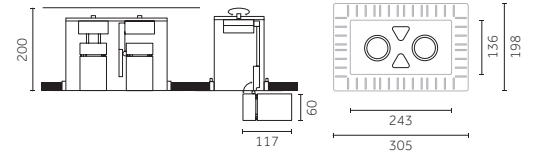

# Ø 60 mm | Performance

Visible trim/  
Con flangia

Trimless/  
Senza flangia

Code example:

X . **NM62** . B . **HC** . **12**

Accessories: p.507  
 Finishes: p.380  
 Drivers: p.512-513  
 Photometric data:  
 www.reggiani.net