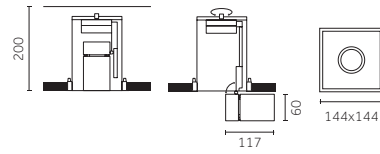

Visible trim/
Con flangia