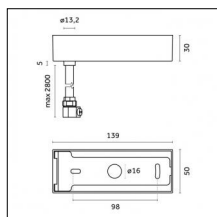

Code 0.26828.0012 - Power cable (DALI/DIMM) with Surface trim base- 3000mm

Type: Structural
Finishing: Embossed matt white (Standard)

Luminaire constructed in conformity with Directives 2014/35/EU (LV), 2014/30/EU (EMC), 2009/125/EC (Ecodesign) with Regulations (EC) No 245/2009, (EU) No 347/2010 and (EU) 2015/1428 (for luminaires with fluorescent and metal halide lamps only), 2009/125/EC (Ecodesign) with Regulations (EU) No 1194/2012 and 2015/1428 (for LED luminaires only), 2011/65/EU (RoHS 2) and 2012/19/EU (WEEE).