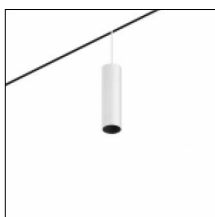

Yori Spotlights

Yori Pendant Ghostrack Ø60mm - Traceline - Yori Pendant Ghostrack Ø60mm - 205mm

From the Yori Evo Ghostrack family, a new line of suspension luminaries is born: Yori Evo Ghostrack Pendant allows a discreet installation thanks to the invisible adapter and driver. It comes in four different sizes and a wide range of finishes....