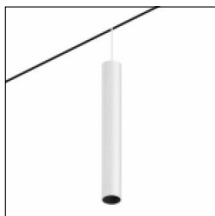

Yori Spotlights

Yori Pendant Ghostrack Ø60mm - Traceline - Yori Pendant Ghostrack Ø60mm - 205mm

From the Yori Evo Ghostrack family, a new line of suspension luminaries is born: Yori Evo Ghostrack Pendant allows a discreet installation thanks to the invisible adapter and driver. It comes in four different sizes and a wide range of finishes....

Yori Pendant Ghostrack Ø60mm - Traceline - Yori Pendant Ghostrack Ø60mm - 255mm

From the Yori Evo Ghostrack family, a new line of suspension luminaries is born: Yori Evo Ghostrack Pendant allows a discreet installation thanks to the invisible adapter and driver. It comes in four different sizes and a wide range of finishes....

-

Yori Evo Ghostrack Mini - Ø35mm / 1X / Precision

Yori Evo Ghostrack lets you create unique lighting schemes and configurations. Thanks to its brand new patented technology it features an invisible adapter and driver for single or clusters installations on a standard 3-circuit track. The series includes new optics that allow outstanding light output...

Yori Evo Ghostrack Mini - Ø43mm / 1X / Precision

Yori Evo Ghostrack lets you create unique lighting schemes and configurations. Thanks to its brand new patented technology it features an invisible adapter and driver for single or clusters installations on a standard 3-circuit track. The series includes new optics that allow outstanding light output...

Yori Evo Ghostrack Mini - Ø43mm / 1X / Performance

Yori Evo Ghostrack lets you create unique lighting schemes and configurations. Thanks to its brand new patented technology it features an invisible adapter and driver for single or clusters installations on a standard 3-circuit track. The series includes new optics that allow outstanding light output...