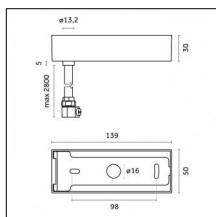

Code 0.26828.0012 - Power cable (DALI/DIMM) with Surface trim base- 3000mm

Type: Structural
Finishing: Embossed matt white (Standard)

Luminaire constructed in conformity with Directives 2014/35/EU (LV), 2014/30/EU (EMC), 2009/125/EC (Ecodesign) with Regulations (EC) No 245/2009, (EU) No 347/2010 and (EU) 2015/1428 (for luminaires with fluorescent and metal halide lamps only), 2009/125/EC (Ecodesign) with Regulations (EU) No 1194/2012 and 2015/1428 (for LED luminaires only), 2011/65/EU (RoHS 2) and 2012/19/EU (WEEE).