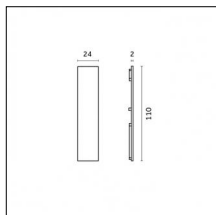

Code 0.26814.00D0 - End caps (2x) Traceline Deep Pendant Direct/Indirect

Type: Mounting
Finishing: Brushed brass

Luminaire constructed in conformity with Directives 2014/35/EU (LV), 2014/30/EU (EMC), 2009/125/EC (Ecodesign) with Regulations (EC) No 245/2009, (EU) No 347/2010 and (EU) 2015/1428 (for luminaires with fluorescent and metal halide lamps only), 2009/125/EC (Ecodesign) with Regulations (EU) No 1194/2012 and 2015/1428 (for LED luminaires only), 2011/65/EU (RoHS 2) and 2012/19/EU (WEEE).