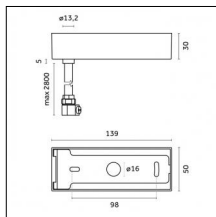

Code 0.26827.0031 - Power cable (ON-OFF/BLUETOOTH) with Surface trim base-3000mm

Type: Structural
Finishing: Embossed matt black (Standard)