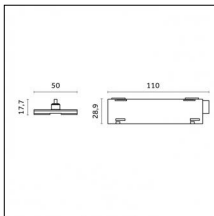

Code 0.26822.0012 - Suspension set for 3-phase track - long bracket (1x)

Type: Mounting
Finishing: Embossed matt white (Standard)
Description: Ghosttrack adapter for 3-phase track, 3000m cable, long bracket (1x)