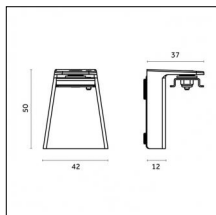

Code 0.26832.0012 - Wall bracket

Type: Structural
Finishing: Embossed matt white (Standard)

Luminaire constructed in conformity with Directives 2014/35/EU (LV), 2014/30/EU (EMC), 2009/125/EC (Ecodesign) with Regulations (EC) No 245/2009, (EU) No 347/2010 and (EU) 2015/1428 (for luminaires with fluorescent and metal halide lamps only), 2009/125/EC (Ecodesign) with Regulations (EU) No 1194/2012 and 2015/1428 (for LED luminaires only), 2011/65/EU (RoHS 2) and 2012/19/EU (WEEE).