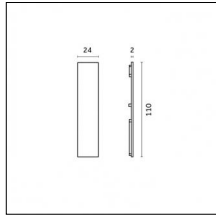

Accessories

Code 0.26814.0001 - End caps (2x) Traceline Deep Pendant Direct/Indirect

Type: Mounting
Finishing: Chrome