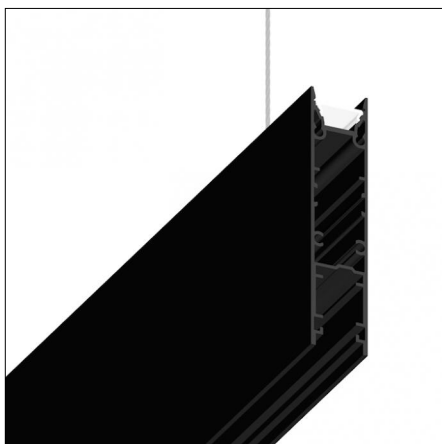

Type: Structural

Finishing: Without finish / Stainles Steel / Natural aluminium (Standard)

Description: Traceline Surface/Pendant

Indoor | Pendants | Traceline Deep Pendant Indirect – Yori Module

Very wide 110°