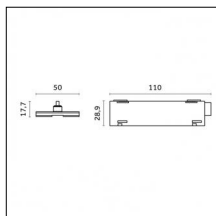

Code 0.26822.0012 - Suspension set for 3-phase track - long bracket (1x)

Type: Mounting
Finishing: Embossed matt white (Standard)
Description: Ghosttrack adapter for 3-phase track, 3000m cable, long bracket (1x)