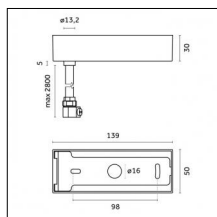

Code 0.26827.0012 - Power cable (ON-OFF/BLUETOOTH) with Surface trim base-3000mm

Type: Structural
Finishing: Embossed matt white (Standard)

Code 0.26827.0031 - Power cable (ON-OFF/BLUETOOTH) with Surface trim base-3000mm