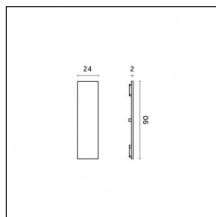

Code 0.26813.00D0 - End caps (2x) Traceline Pendant Direct/Indirect

Type: Mounting
Finishing: Brushed brass

Luminaire constructed in conformity with Directives 2014/35/EU (LV), 2014/30/EU (EMC), 2009/125/EC (Ecodesign) with Regulations (EC) No 245/2009, (EU) No 347/2010 and (EU) 2015/1428 (for luminaires with fluorescent and metal halide lamps only), 2009/125/EC (Ecodesign) with Regulations (EU) No 1194/2012 and 2015/1428 (for LED luminaires only), 2011/65/EU (RoHS 2) and 2012/19/EU (WEEE).