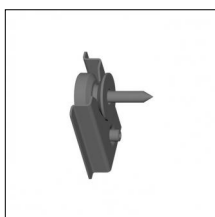

Code 0.26832.0012 - Wall bracket

Type: Structural
Finishing: Embossed matt white (Standard)

Accessories

Code 0.26832.0031 - Wall bracket

Type: Structural

Finishing: Embossed matt black (Standard)

Code 0.26833.0000 - Fixing bracket for surface vertical installatio