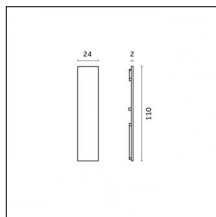

Code 0.26814.00D0 - End caps (2x) Traceline Deep Pendant Direct/Indirect

Type: Mounting
Finishing: Brushed brass

Luminaire constructed in conformity with Directives 2014/35/EU (LV), 2014/30/EU (EMC), 2009/125/EC (Ecodesign) with Regulations (EC) No 245/2009, (EU) No 347/2010 and (EU) 2015/1428 (for luminaires with fluorescent and metal halide lamps only), 2009/125/EC (Ecodesign) with Regulations (EU) No 1194/2012 and 2015/1428 (for LED luminaires only), 2011/65/EU (RoHS 2) and 2012/19/EU (WEEE).