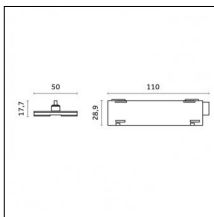

Code 0.26822.0031 - Suspension set for 3-phase track - long bracket (1x)

Type: Mounting
Finishing: Embossed matt black (Standard)
Description: Ghosttrack adapter for 3-phase track, 3000m cable, long bracket (1x)