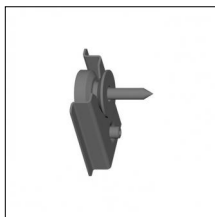

Code 0.26832.0012 - Wall bracket

Type: Structural
Finishing: Embossed matt white (Standard)

Accessories

Code 0.26832.0031 - Wall bracket

Type: Structural

Finishing: Embossed matt black (Standard)

Code 0.26833.0000 - Fixing bracket for surface vertical installatio