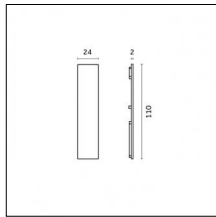

Accessories

Code 0.26814.00E0 - End caps (2x) Traceline Deep Pendant Direct/Indirect

Type: Mounting
Finishing: Brushed gold