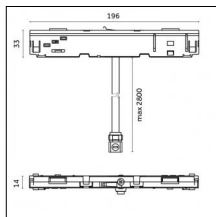

Accessories

Code 0.26824.0021 - Power adapter DALI/dimm for 3-phase track suspension kit

Type: Mounting
Finishing: Black (Standard)