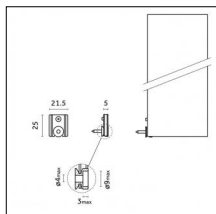

Code 0.26833.0000 - Fixing bracket for surface vertical installatio

Type: Structural

Finishing: Without finish / Stainles Steel / Natural aluminium (Standard)

Description: Traceline Surface/Pendant