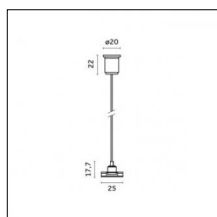

Code 0.26825.0000 - Suspension set for 3000mm cable with short brackets (2x)

Type: Structural
Finishing: Without finish / Stainles Steel / Natural aluminium (Standard)
Description: Short brackets (2x) with gripper Ø 1,5m, surface ceiling rose, 3000mm cable