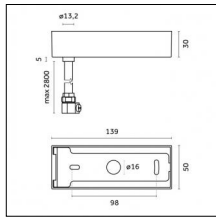

Accessories

Code 0.26828.0031 - Power cable (DALI/DIMM) with Surface trim base- 3000mm

Type: Structural
Finishing: Embossed matt black (Standard)