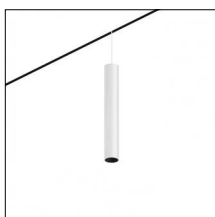

Yori Pendant Ghostrack Ø35mm - Ø35mm | H 400 mm

From the Yori Evo Ghostrack family, a new line of suspension luminaires is born: Yori Evo Ghostrack Pendant allows a discreet installation thanks to the invisible adapter and driver. It comes in four different sizes and a wide range of finishes....