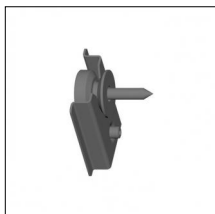

Code 0.26833.0000 - Fixing bracket for surface vertical installatio

Type: Structural

Finishing: Without finish / Stainles Steel / Natural aluminium (Standard)

Description: Traceline Surface/Pendant