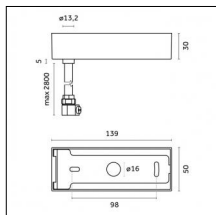

Code 0.26827.0031 - Power cable (ON-OFF/BLUETOOTH) with Surface trim base-3000mm

Type: Structural
Finishing: Embossed matt black (Standard)