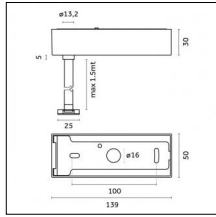

Accessories

Code 0.26831.0031 - Suspension set with 1,5m tige - short brackets (2x)

Type: Structural

Finishing: Embossed matt black (Standard)

Description: Ceiling surface base, aluminium box, 1,5m rod, short brackets (2x)