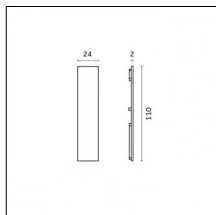

Code 0.26814.00C0 - End caps (2x) Traceline Deep Pendant Direct/Indirect

Type: Mounting
Finishing: Royal matt white