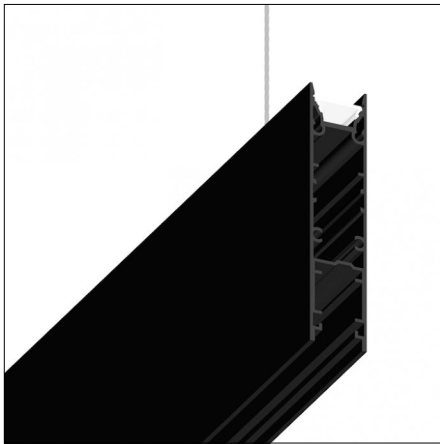

Indoor | Pendants | Traceline Deep Pendant Indirect – Yori Module

Very wide 110°

IP20

Risk 0

850°

Code 0.PM995.HND0

Light source features

Number of light sources: 1

Source type: LED HN

Watt: 28W

Lm: 4100lm

Lm/W: 148lm/W

Kelvin/CRI: 4000K / >90

SDCM/L80 B10: < 3 / 50000

Electrical features

Driver included: YES

Driver position: integrated

Driver type: On-Off 120/277 Vac 50/60 Hz

Isolation class: Class II

Driver note: 35W - 500mA

Optical features

Beam angle: 110°

Interchangeable optic (IOS): NO

Physical features

Material: Extruded aluminum

Mounting: Suspension

Finishing: Brushed brass

Notes:

- Maximum length for continuous line configuration with one Power module : 6m (i.e. 1 Power module 3000mm + 1 Continuous 3000mm)

- End caps not included, to be ordered separately

- For configuration of Yori Evo Spotlights with Traceline modules, pick up Traceline driver options (no Ghosttrack driver needed).

Luminaire constructed in conformity with Directives 2014/35/EU (LV), 2014/30/EU (EMC), 2009/125/EC (Ecodesign) with Regulations (EC) No 245/2009, (EU) No 347/2010 and (EU) 2015/1428 (for luminaires with fluorescent and metal halide lamps only), 2009/125/EC (Ecodesign) with Regulations (EU) No 1194/2012 and 2015/1428 (for LED luminaires only), 2011/65/EU (RoHS 2) and 2012/19/EU (WEEE).

Reggiani SPA Illuminazione

Viale Monza, 16 20845 Sovico (MB) Italy
Tel. (+39) 039 2071.1 fax (+39) 039 2071 999

www.reggiani.net
contact@reggiani.net