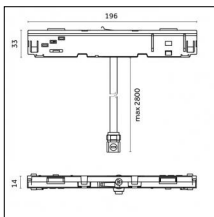

Code 0.26823.0021 - Power adapter ON-OFF/BLUETOOTH for 3-phase track suspension kit

Type: Mounting
Finishing: Black (Standard)
Description:
Traceline Pendant / Deep Pendant: the use of codes 0.26823 and 0.26824 requires the replacement of the cable supplied with the product with the one supplied with the accessory.

Luminaire constructed in conformity with Directives 2014/35/EU (LV), 2014/30/EU (EMC), 2009/125/EC (Ecodesign) with Regulations (EC) No 245/2009, (EU) No 347/2010 and (EU) 2015/1428 (for luminaires with fluorescent and metal halide lamps only), 2009/125/EC (Ecodesign) with Regulations (EU) No 1194/2012 and 2015/1428 (for LED luminaires only), 2011/65/EU (RoHS 2) and 2012/19/EU (WEEE).