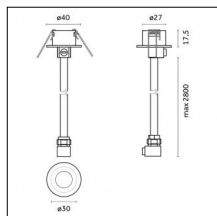

Type: Structural
Finishing: Embossed matt white (Standard)

Code 0.26829.0031 - Power cable (ON-OFF/BLUETOOTH) with Recessed trimless base - 3000mm

Type: Structural
Finishing: Embossed matt black (Standard)