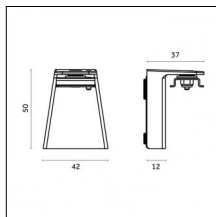

Accessories

Code 0.26832.0031 - Wall bracket

Type: Structural

Finishing: Embossed matt black (Standard)