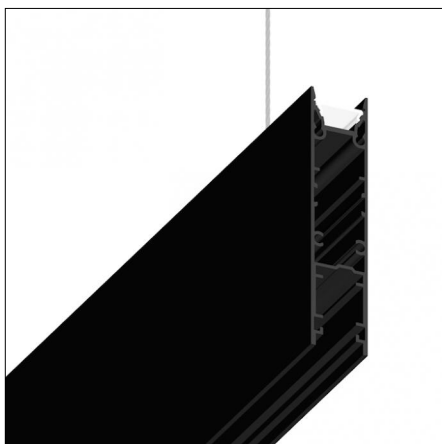

Indoor | Pendants | Traceline Deep Pendant Indirect – Yori Module

Product No optic

IP20

Risk 0 850°

Code 0.PM952.TSC0

Light source features

Number of light sources: 0
Source type: FOR SPOT TS
Watt: 0
SDCM/L90 B10: < 0 / 0

Electrical features

Driver included: YES
Driver position: integrated
Driver type: On-Off 120/277 Vac 50/60 Hz
Isolation class: Class II
Driver note: 35W - 250mA

Optical features

Beam angle: No optic
Interchangeable optic (IOS): NO

Physical features

Material: Extruded aluminum
Mounting: Suspension
Finishing: Royal matt white

Notes:

- Maximum length for continuous line configuration with one Power module : 6m (i.e. 1 Power module 3000mm + 1 Continuous 3000mm)
- End caps not included, to be ordered separately
- For configuration of Yori Evo Spotlights with Traceline modules, pick up Traceline driver options (no Ghostrack driver needed).

Luminaire constructed in conformity with Directives 2014/35/EU (LV), 2014/30/EU (EMC), 2009/125/EC (Ecodesign) with Regulations (EC) No 245/2009, (EU) No 347/2010 and (EU) 2015/1428 (for luminaires with fluorescent and metal halide lamps only), 2009/125/EC (Ecodesign) with Regulations (EU) No 1194/2012 and 2015/1428 (for LED luminaires only), 2011/65/EU (RoHS 2) and 2012/19/EU (WEEE).

Reggiani SPA Illuminazione

Viale Monza, 16 20845 Sovico (MB) Italy
Tel. (+39) 039 2071.1 fax (+39) 039 2071 999

www.reggiani.net
contact@reggiani.net