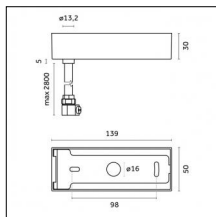

Code 0.26828.0012 - Power cable (DALI/DIMM) with Surface trim base- 3000mm

Type: Structural
Finishing: Embossed matt white (Standard)

Luminaire constructed in conformity with Directives 2014/35/EU (LV), 2014/30/EU (EMC), 2009/125/EC (Ecodesign) with Regulations (EC) No 245/2009, (EU) No 347/2010 and (EU) 2015/1428 (for luminaires with fluorescent and metal halide lamps only), 2009/125/EC (Ecodesign) with Regulations (EU) No 1194/2012 and 2015/1428 (for LED luminaires only), 2011/65/EU (RoHS 2) and 2012/19/EU (WEEE).