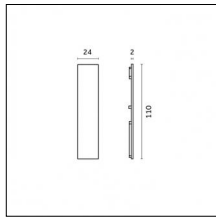

Accessories

Code 0.26814.00E0 - End caps (2x) Traceline Deep Pendant Direct/Indirect

Type: Mounting
Finishing: Brushed gold