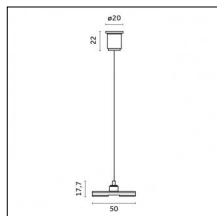

Code 0.26826.0000 - Suspension set for 3000mm cable with long bracket (1x)

Type: Structural
Finishing: Without finish / Stainles Steel / Natural aluminium (Standard)
Description: Long bracket with gripper Ø 1,5m, surface ceiling rose, 3000mm cable