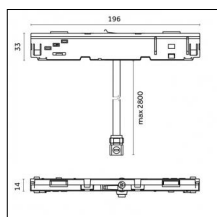

Accessories

Code 0.26824.0021 - Power adapter DALI/dimm for 3-phase track suspension kit

Type: Mounting
Finishing: Black (Standard)