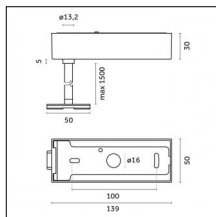

Code 0.26820.0012 - Suspension set with 1,5m tige and long bracket (1x)

Type: Mounting
Finishing: Embossed matt white (Standard)
Description: Ceiling surface base, aluminium box, 1,5m rod, long bracket (1x)

Luminaire constructed in conformity with Directives 2014/35/EU (LV), 2014/30/EU (EMC), 2009/125/EC (Ecodesign) with Regulations (EC) No 245/2009, (EU) No 347/2010 and (EU) 2015/1428 (for luminaires with fluorescent and metal halide lamps only), 2009/125/EC (Ecodesign) with Regulations (EU) No 1194/2012 and 2015/1428 (for LED luminaires only), 2011/65/EU (RoHS 2) and 2012/19/EU (WEEE).