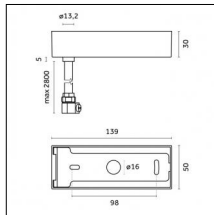

Code 0.26827.0031 - Power cable (ON-OFF/BLUETOOTH) with Surface trim base-3000mm

Type: Structural
Finishing: Embossed matt black (Standard)