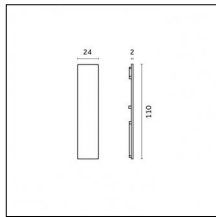

Code 0.26814.0012 - End caps (2x) Traceline Deep Pendant Direct/Indirect

Type: Mounting
Finishing: Embossed matt white (Standard)