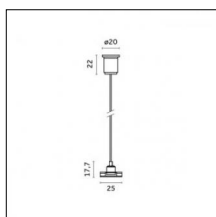

Code 0.26825.0000 - Suspension set for 3000mm cable with short brackets (2x)

Type: Structural
 Finishing: Without finish / Stainles Steel / Natural aluminium (Standard)
 Description: Short brackets (2x) with gripper Ø 1,5m, surface ceiling rose, 3000mm cable