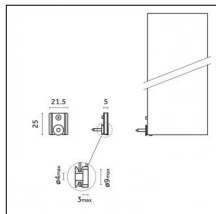

Code 0.26833.0000 - Fixing bracket for surface vertical installatio

Type: Structural

Finishing: Without finish / Stainles Steel / Natural aluminium (Standard)

Description: Traceline Surface/Pendant