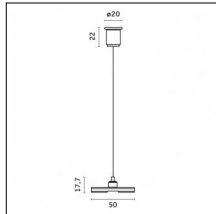

Code 0.26825.0000 - Suspension set for 3000mm cable with short brackets (2x)

Type: Structural
 Finishing: Without finish / Stainles Steel / Natural aluminium (Standard)
 Description: Short brackets (2x) with gripper Ø 1,5m, surface ceiling rose, 3000mm cable