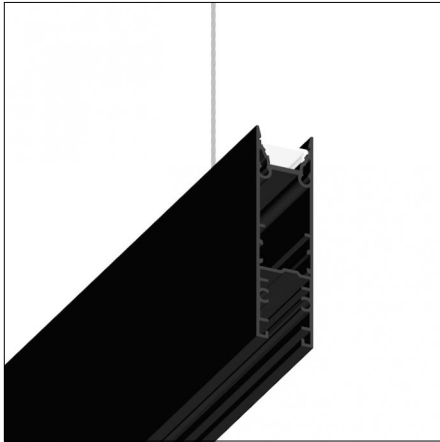

Indoor | Pendants | Traceline Pendant Indirect – Yori Module

Very wide 110°

01

IP20

Risk 0

850°

Code 0.HM995.DT01

Light source features

Number of light sources: 1

Source type: LED Warm Dimming DT

Watt: 22W

Lamp note: Dimming range: from 1800 K to 2700 K

Lm: 1400lm

Lm/W: 64lm/W

Kelvin/CRI: / >90

SDCM/L80 B10: < 3 / 50000

Electrical features

Driver included: YES

Driver position: integrated

Driver type: On-Off 120/277 Vac 50/60 Hz

Isolation class: Class II

Driver note: 35W - 500mA

Optical features

Beam angle: 110°

Interchangeable optic (IOS): NO

Physical features

Material: Extruded aluminum

Mounting: Suspension

Finishing: Chrome

Notes:

- Maximum length for continuous line configuration with one Power module : 6m (i.e. 1 Power module 3000mm + 1 Continuous 3000mm)

- End caps not included, to be ordered separately

-For configuration of Yori Evo Spotlights with Traceline modules, pick up Traceline driver options (no Ghosttrack driver needed).

Luminaire constructed in conformity with Directives 2014/35/EU (LV), 2014/30/EU (EMC), 2009/125/EC (Ecodesign) with Regulations (EC) No 245/2009, (EU) No 347/2010 and (EU) 2015/1428 (for luminaires with fluorescent and metal halide lamps only), 2009/125/EC (Ecodesign) with Regulations (EU) No 1194/2012 and 2015/1428 (for LED luminaires only), 2011/65/EU (RoHS 2) and 2012/19/EU (WEEE).

Reggiani SPA Illuminazione

Viale Monza, 16 20845 Sovico (MB) Italy
Tel. (+39) 039 2071.1 fax (+39) 039 2071 999

www.reggiani.net
contact@reggiani.net