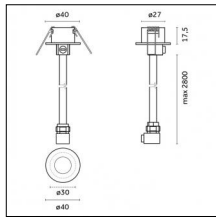

Code 0.26829.0012 - Power cable (ON-OFF/BLUETOOTH) with Recessed trimless base - 3000mm

Type: Structural
Finishing: Embossed matt white (Standard)