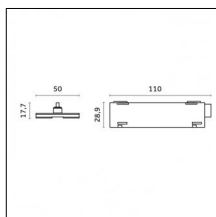

Code 0.26822.0031 - Suspension set for 3-phase track - long bracket (1x)

Type: Mounting
Finishing: Embossed matt black (Standard)
Description: Ghosttrack adapter for 3-phase track, 3000m cable, long bracket (1x)