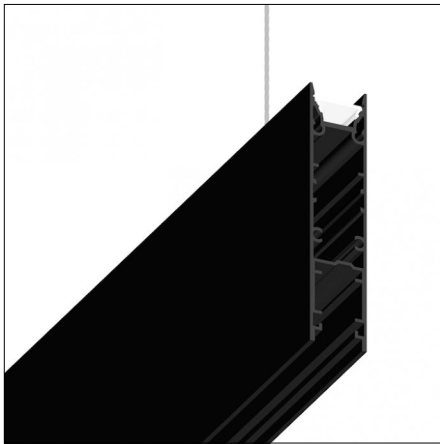

Indoor | Pendants | Traceline Deep Pendant Indirect – Yori Module

Very wide 110°

01

IP20

Risk 0

850°

Code 0.PM995.QT01

Light source features

Number of light sources: 1

Source type: LED Tunable White QT

Watt: 14.4W

Lamp note: Dimming range: from 2200 K to 6500 K

Lm: 1930lm

Lm/W: 130lm/W

Kelvin/CRI: / >90

SDCM/L80 B10: < 3 / 50000

Electrical features

Driver included: YES

Driver position: integrated

Driver type: On-Off 120/277 Vac 50/60 Hz

Isolation class: Class II

Driver note: 35W - 500mA

Optical features

Beam angle: 110°

Interchangeable optic (IOS): NO

Physical features

Material: Extruded aluminum

Mounting: Suspension

Finishing: Chrome

Notes:

- Maximum length for continuous line configuration with one Power module : 6m (i.e. 1 Power module 3000mm + 1 Continuous 3000mm)

- End caps not included, to be ordered separately

- For configuration of Yori Evo Spotlights with Traceline modules, pick up Traceline driver options (no Ghosttrack driver needed).

Luminaire constructed in conformity with Directives 2014/35/EU (LV), 2014/30/EU (EMC), 2009/125/EC (Ecodesign) with Regulations (EC) No 245/2009, (EU) No 347/2010 and (EU) 2015/1428 (for luminaires with fluorescent and metal halide lamps only), 2009/125/EC (Ecodesign) with Regulations (EU) No 1194/2012 and 2015/1428 (for LED luminaires only), 2011/65/EU (RoHS 2) and 2012/19/EU (WEEE).

Reggiani SPA Illuminazione

Viale Monza, 16 20845 Sovico (MB) Italy
Tel. (+39) 039 2071.1 fax (+39) 039 2071 999

www.reggiani.net
contact@reggiani.net