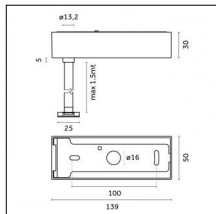

Type: Structural
Finishing: Embossed matt white (Standard)

Code 0.26829.0031 - Power cable (ON-OFF/BLUETOOTH) with Recessed trimless base - 3000mm

Type: Structural
Finishing: Embossed matt black (Standard)