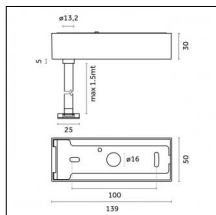

Code 0.26831.0031 - Suspension set with 1,5m tige - short brackets (2x)

Type: Structural
Finishing: Embossed matt black (Standard)
Description: Ceiling surface base, aluminium box, 1,5m rod, short brackets (2x)