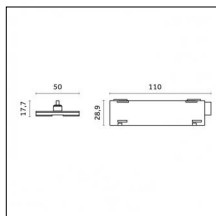

Code 0.26821.0031 - Suspension set for 3-phase track - Short brackets (2x)

Type: Mounting
Finishing: Embossed matt black (Standard)
Description: Ghosttrack adapters (2x) for 3-phase track, 3000m cables, short brackets (2x)