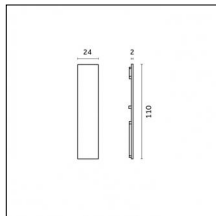

Accessories

Code 0.26814.0001 - End caps (2x) Traceline Deep Pendant Direct/Indirect

Type: Mounting
Finishing: Chrome

Code 0.26814.0012 - End caps (2x) Traceline Deep Pendant Direct/Indirect

Type: Mounting
Finishing: Embossed matt white (Standard)