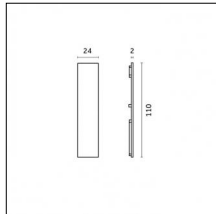

Code 0.26814.00B0 - End caps (2x) Traceline Deep Pendant Direct/Indirect

Type: Mounting
Finishing: Royal matt black