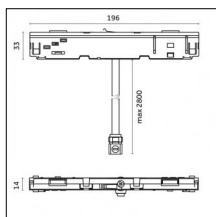

Code 0.26823.0021 - Power adapter ON-OFF/BLUETOOTH for 3-phase track suspension kit

Type: Mounting
Finishing: Black (Standard)