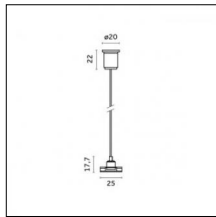

Code 0.26825.0000 - Suspension set for 3000mm cable with short brackets (2x)

Type: Structural
Finishing: Without finish / Stainles Steel / Natural aluminium (Standard)
Description: Short brackets (2x) with gripper Ø 1,5m, surface ceiling rose, 3000mm cable