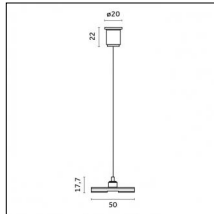

Code 0.26826.0000 - Suspension set for 3000mm cable with long bracket (1x)

Type: Structural
Finishing: Without finish / Stainles Steel / Natural aluminium (Standard)
Description: Long bracket with gripper Ø 1,5m, surface ceiling rose, 3000mm cable