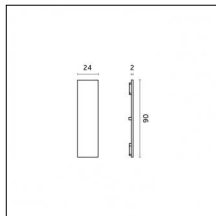

Code 0.26813.00B0 - End caps (2x) Traceline Pendant Direct/Indirect

Type: Mounting
Finishing: Royal matt black