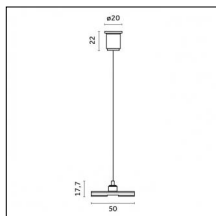

Code 0.26825.0000 - Suspension set for 3000mm cable with short brackets (2x)

Type: Structural
 Finishing: Without finish / Stainles Steel / Natural aluminium (Standard)
 Description: Short brackets (2x) with gripper Ø 1,5m, surface ceiling rose, 3000mm cable