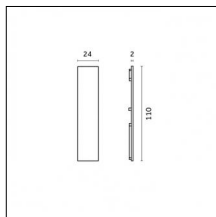

Code 0.26814.00C0 - End caps (2x) Traceline Deep Pendant Direct/Indirect

Type: Mounting
Finishing: Royal matt white