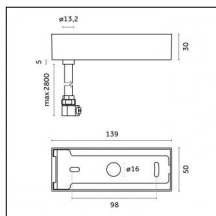

Code 0.26827.0012 - Power cable (ON-OFF/BLUETOOTH) with Surface trim base-3000mm

Type: Structural
Finishing: Embossed matt white (Standard)