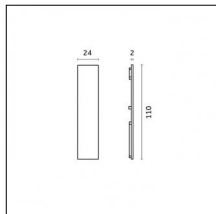

Code 0.26814.00B0 - End caps (2x) Traceline Deep Pendant Direct/Indirect

Type: Mounting
Finishing: Royal matt black