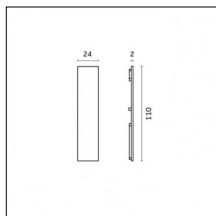

Code 0.26814.00M0 - End caps (2x) Traceline Deep Pendant Direct/Indirect

Type: Mounting
Finishing: Brushed aluminum