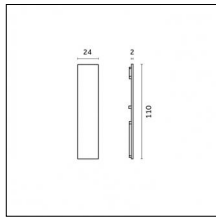

Accessories

Code 0.26814.0001 - End caps (2x) Traceline Deep Pendant Direct/Indirect

Type: Mounting
Finishing: Chrome