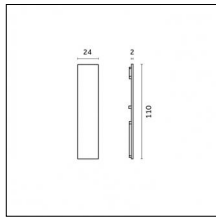

Accessories

Code 0.26814.0001 - End caps (2x) Traceline Deep Pendant Direct/Indirect

Type: Mounting
Finishing: Chrome