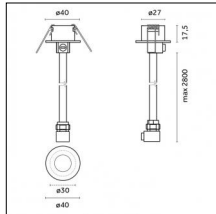

Type: Structural
Finishing: Embossed matt white (Standard)

Code 0.26829.0031 - Power cable (ON-OFF/BLUETOOTH) with Recessed trimless base - 3000mm

Type: Structural
Finishing: Embossed matt black (Standard)