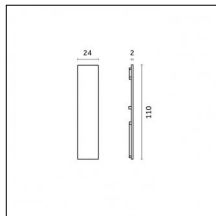

Code 0.26814.00N0 - End caps (2x) Traceline Deep Pendant Direct/Indirect

Type: Mounting
Finishing: Brushed copper