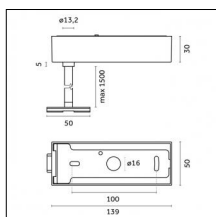

Accessories

Code 0.26820.0031 - Suspension set with 1,5m tige and long bracket (1x)

Type: Mounting
Finishing: Embossed matt black (Standard)
Description: Ceiling surface base, aluminium box, 1,5m rod, long bracket (1x)