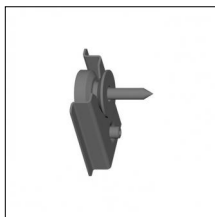

Code 0.26833.0000 - Fixing bracket for surface vertical installatio

Type: Structural

Finishing: Without finish / Stainles Steel / Natural aluminium (Standard)

Description: Traceline Surface/Pendant