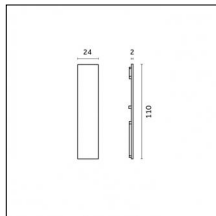

Code 0.26814.00M0 - End caps (2x) Traceline Deep Pendant Direct/Indirect

Type: Mounting
Finishing: Brushed aluminum