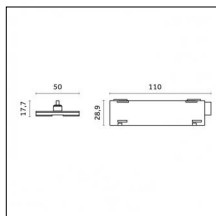

Code 0.26821.0031 - Suspension set for 3-phase track - Short brackets (2x)

Type: Mounting
Finishing: Embossed matt black (Standard)
Description: Ghostrack adapters (2x) for 3-phase track, 3000m cables, short brackets (2x)