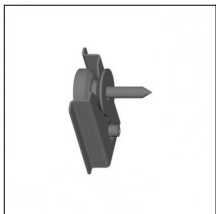

Code 0.26832.0012 - Wall bracket

Type: Structural

Finishing: Embossed matt white (Standard)

Code 0.26832.0031 - Wall bracket

Type: Structural

Finishing: Embossed matt black (Standard)

Code 0.26833.0000 - Fixing bracket for surface vertical installatio