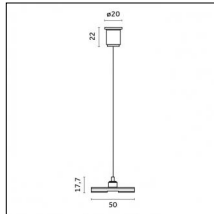

Code 0.26825.0000 - Suspension set for 3000mm cable with short brackets (2x)

Type: Structural
 Finishing: Without finish / Stainles Steel / Natural aluminium (Standard)
 Description: Short brackets (2x) with gripper Ø 1,5m, surface ceiling rose, 3000mm cable