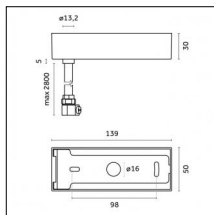

Code 0.26828.0012 - Power cable (DALI/DIMM) with Surface trim base-3000mm

Type: Structural
Finishing: Embossed matt white (Standard)

Luminaire constructed in conformity with Directives 2014/35/EU (LV), 2014/30/EU (EMC), 2009/125/EC (Ecodesign) with Regulations (EC) No 245/2009, (EU) No 347/2010 and (EU) 2015/1428 (for luminaires with fluorescent and metal halide lamps only), 2009/125/EC (Ecodesign) with Regulations (EU) No 1194/2012 and 2015/1428 (for LED luminaires only), 2011/65/EU (RoHS 2) and 2012/19/EU (WEEE).