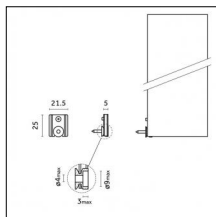

Code 0.26833.0000 - Fixing bracket for surface vertical installatio

Type: Structural

Finishing: Without finish / Stainles Steel / Natural aluminium (Standard)

Description: Traceline Surface/Pendant