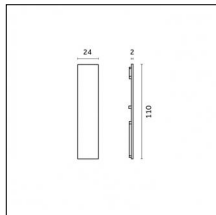

Code 0.26814.00D0 - End caps (2x) Traceline Deep Pendant Direct/Indirect

Type: Mounting
Finishing: Brushed brass

Luminaire constructed in conformity with Directives 2014/35/EU (LV), 2014/30/EU (EMC), 2009/125/EC (Ecodesign) with Regulations (EC) No 245/2009, (EU) No 347/2010 and (EU) 2015/1428 (for luminaires with fluorescent and metal halide lamps only), 2009/125/EC (Ecodesign) with Regulations (EU) No 1194/2012 and 2015/1428 (for LED luminaires only), 2011/65/EU (RoHS 2) and 2012/19/EU (WEEE).