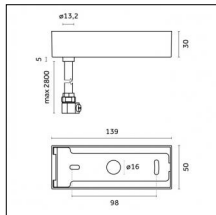

Code 0.26828.0012 - Power cable (DALI/DIMM) with Surface trim base- 3000mm

Type: Structural
Finishing: Embossed matt white (Standard)

Luminaire constructed in conformity with Directives 2014/35/EU (LV), 2014/30/EU (EMC), 2009/125/EC (Ecodesign) with Regulations (EC) No 245/2009, (EU) No 347/2010 and (EU) 2015/1428 (for luminaires with fluorescent and metal halide lamps only), 2009/125/EC (Ecodesign) with Regulations (EU) No 1194/2012 and 2015/1428 (for LED luminaires only), 2011/65/EU (RoHS 2) and 2012/19/EU (WEEE).