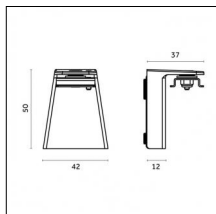

Accessories

Code 0.26832.0031 - Wall bracket

Type: Structural

Finishing: Embossed matt black (Standard)