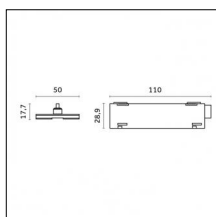

Code 0.26821.0012 - Suspension set for 3-phase track - Short brackets (2x)

Type: Mounting
Finishing: Embossed matt white (Standard)
Description: Ghostrack adapters (2x) for 3-phase track, 3000m cables, short brackets (2x)