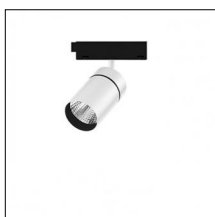

Yori Evo Ghostrack - Traceline - Traceline Yori Spot Ø60mm

Yori Evo Ghostrack lets you create unique lighting schemes and configurations. Thanks to its brand new patented technology it features an invisible adapter and driver for single or clusters installations on a standard 3-circuit track. The series includes new optics that allow outstanding light output...