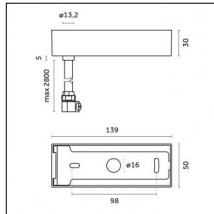

Code 0.26827.0012 - Power cable (ON-OFF/BLUETOOTH) with Surface trim base-3000mm

Type: Structural
Finishing: Embossed matt white (Standard)