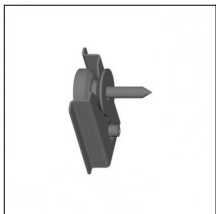

Code 0.26833.0000 - Fixing bracket for surface vertical installatio

Type: Structural

Finishing: Without finish / Stainles Steel / Natural aluminium (Standard)

Description: Traceline Surface/Pendant