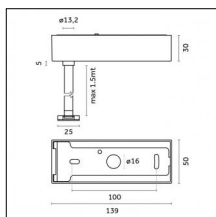

Code 0.26831.0012 - Suspension set with 1,5m tige - short brackets (2x)

Type: Structural
Finishing: Embossed matt white (Standard)
Description: Ceiling surface base, aluminium box, 1,5m rod, short brackets (2x)