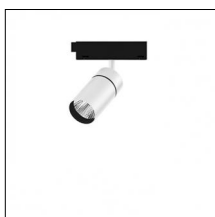

Yori Spotlights