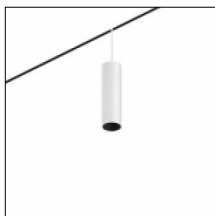

Yori Evo Ghostrack - Traceline - Traceline Yori Spot Ø95mm

Yori Evo Ghostrack lets you create unique lighting schemes and configurations. Thanks to its brand new patented technology it features an invisible adapter and driver for single or clusters installations on a standard 3-circuit track. The series includes new optics that allow outstanding light output...