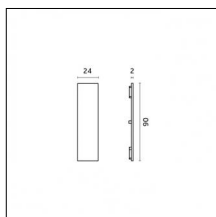

Code 0.26813.00T1 - End caps (2x) Traceline Pendant Direct/Indirect

Type: Mounting
Finishing: Anodized Bronze