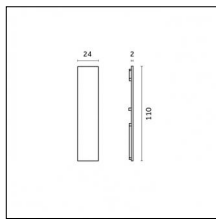

Code 0.26814.0012 - End caps (2x) Traceline Deep Pendant Direct/Indirect

Type: Mounting
Finishing: Embossed matt white (Standard)