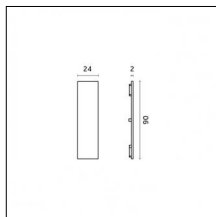

Code 0.26813.00C0 - End caps (2x) Traceline Pendant Direct/Indirect

Type: Mounting
Finishing: Royal matt white