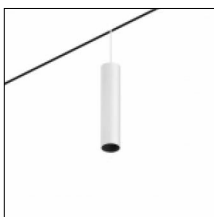

Yori Pendant Ghostrack Ø60mm - Traceline - Yori Pendant Ghostrack Ø60mm - 205mm

From the Yori Evo Ghostrack family, a new line of suspension luminaires is born: Yori Evo Ghostrack Pendant allows a discreet installation thanks to the invisible adapter and driver. It comes in four different sizes and a wide range of finishes...