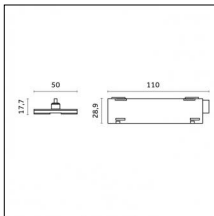

Code 0.26821.0031 - Suspension set for 3-phase track - Short brackets (2x)

Type: Mounting
Finishing: Embossed matt black (Standard)
Description: Ghosttrack adapters (2x) for 3-phase track, 3000m cables, short brackets (2x)