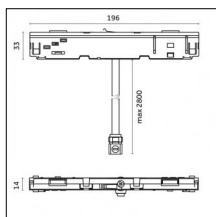

Code 0.26823.0021 - Power adapter ON-OFF/BLUETOOTH for 3-phase track suspension kit

Type: Mounting
Finishing: Black (Standard)
Description:
Traceline Pendant / Deep Pendant: the use of codes 0.26823 and 0.26824 requires the replacement of the cable supplied with the product with the one supplied with the accessory.