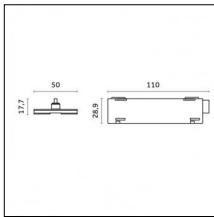

Code 0.26821.0012 - Suspension set for 3-phase track - Short brackets (2x)

Type: Mounting
Finishing: Embossed matt white (Standard)
Description: Ghosttrack adapters (2x) for 3-phase track, 3000m cables, short brackets (2x)