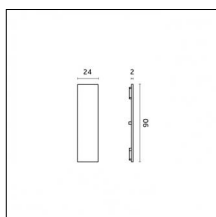

Accessories

Code 0.26813.00E0 - End caps (2x) Traceline Pendant Direct/Indirect

Type: Mounting
Finishing: Brushed gold