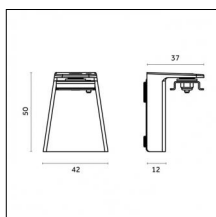

Accessories

Code 0.26832.0031 - Wall bracket

Type: Structural

Finishing: Embossed matt black (Standard)