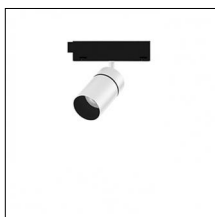

Yori Evo Ghostrack Mini - Ø43mm / 1X / Precision

Yori Evo Ghostrack lets you create unique lighting schemes and configurations. Thanks to its brand new patented technology it features an invisible adapter and driver for single or clusters installations on a standard 3-circuit track. The series includes new optics that allow outstanding light output...