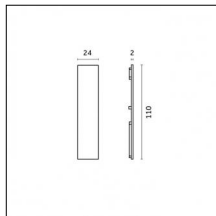

Code 0.26814.00B0 - End caps (2x) Traceline Deep Pendant Direct/Indirect

Type: Mounting
Finishing: Royal matt black