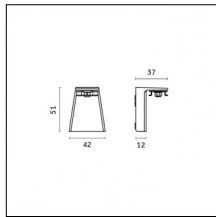

Accessories

Code 0.26831.0031 - Suspension set with 1,5m tige - short brackets (2x)

Type: Structural

Finishing: Embossed matt black (Standard)

Description: Ceiling surface base, aluminium box, 1,5m rod, short brackets (2x)