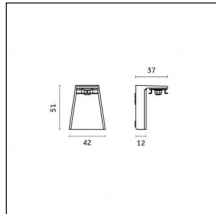

Code 0.26832.0031 - Wall bracket

Type: Structural

Finishing: Embossed matt black (Standard)