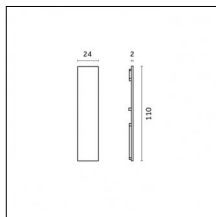

Code 0.26814.00T1 - End caps (2x) Traceline Deep Pendant Direct/Indirect

Type: Mounting
Finishing: Anodized Bronze