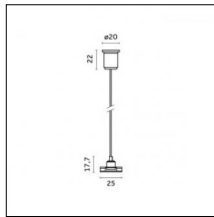

Code 0.26825.0000 - Suspension set for 3000mm cable with short brackets (2x)

Type: Structural
Finishing: Without finish / Stainles Steel / Natural aluminium (Standard)
Description: Short brackets (2x) with gripper Ø 1,5m, surface ceiling rose, 3000mm cable