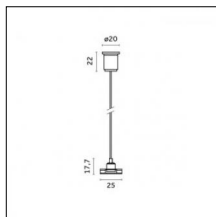

Type: Mounting
Finishing: Black (Standard)

Code 0.26825.0000 - Suspension set for 3000mm cable with short brackets (2x)

Type: Structural
Finishing: Without finish / Stainles Steel / Natural aluminium (Standard)
Description: Short brackets (2x) with gripper Ø 1,5m, surface ceiling rose, 3000mm cable