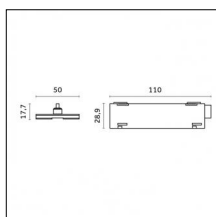

Code 0.26821.0012 - Suspension set for 3-phase track - Short brackets (2x)

Type: Mounting
Finishing: Embossed matt white (Standard)
Description: Ghosttrack adapters (2x) for 3-phase track, 3000m cables, short brackets (2x)