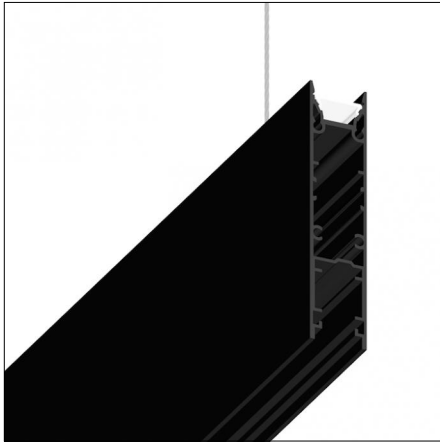

Indoor | Pendants | Traceline Deep Pendant Indirect – Yori Module

Product No optic

Code 0.3M959.TSL0

Light source features

Number of light sources: 0
Source type: FOR SPOT TS
Watt: 0
SDCM/L90 B10: < 0 / 0

Electrical features

Driver included: YES
Driver position: integrated
Driver type: On-Off 120/277 Vac 50/60 Hz
Isolation class: Class II
Driver note: 35W - 900mA

Optical features

Beam angle: No optic
Interchangeable optic (IOS): NO

Physical features

Material: Extruded aluminum
Mounting: Suspension
Finishing: Antiqued brushed bronze

Notes:

- Maximum length for continuous line configuration with one Power module : 6m (i.e. 1 Power module 3000mm + 1 Continuous 3000mm)
- End caps not included, to be ordered separately
- For configuration of Yori Evo Spotlights with Traceline modules, pick up Traceline driver options (no Ghosttrack driver needed).

Luminaire constructed in conformity with Directives 2014/35/EU (LV), 2014/30/EU (EMC), 2009/125/EC (Ecodesign) with Regulations (EC) No 245/2009, (EU) No 347/2010 and (EU) 2015/1428 (for luminaires with fluorescent and metal halide lamps only), 2009/125/EC (Ecodesign) with Regulations (EU) No 1194/2012 and 2015/1428 (for LED luminaires only), 2011/65/EU (RoHS 2) and 2012/19/EU (WEEE).

Reggiani SPA Illuminazione
Viale Monza, 16 20845 Sovico (MB) Italy
Tel. (+39) 039 2071.1 fax (+39) 039 2071 999

www.reggiani.net
contact@reggiani.net