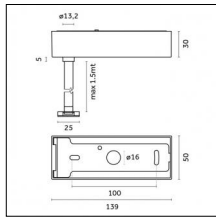

Accessories

Code 0.26831.0031 - Suspension set with 1,5m tige - short brackets (2x)

Type: Structural

Finishing: Embossed matt black (Standard)

Description: Ceiling surface base, aluminium box, 1,5m rod, short brackets (2x)