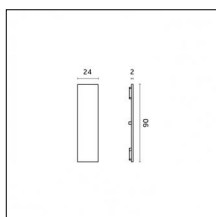

Code 0.26813.00L0 - End caps (2x) Traceline Pendant Direct/Indirect

Type: Mounting
Finishing: Antiqued brushed bronze