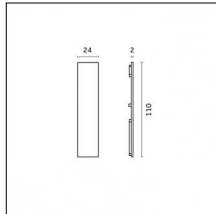

Accessories

Code 0.26814.0001 - End caps (2x) Traceline Deep Pendant Direct/Indirect

Type: Mounting
Finishing: Chrome

Code 0.26814.0012 - End caps (2x) Traceline Deep Pendant Direct/Indirect

Type: Mounting
Finishing: Embossed matt white (Standard)