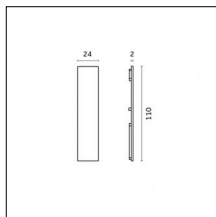

Code 0.26814.00D0 - End caps (2x) Traceline Deep Pendant Direct/Indirect

Type: Mounting
Finishing: Brushed brass