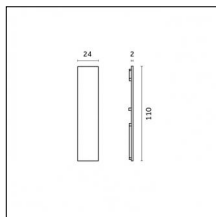

Code 0.26814.00L0 - End caps (2x) Traceline Deep Pendant Direct/Indirect

Type: Mounting
Finishing: Antiqued brushed bronze