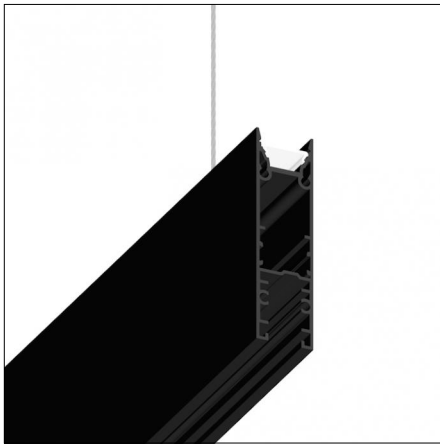

Indoor | Pendants | Traceline Pendant Indirect – Yori Module

Product No optic

01

IP20

Risk 0

850°

Code 0.HM952.TS01

Light source features

Number of light sources: 0
Source type: FOR SPOT TS
Watt: 0
SDCM/L90 B10: < 0 / 0

Electrical features

Driver included: YES
Driver position: integrated
Driver type: On-Off 120/277 Vac 50/60 Hz
Isolation class: Class II
Driver note: 35W - 250mA

Optical features

Beam angle: No optic
Interchangeable optic (IOS): NO

Physical features

Material: Extruded aluminum
Mounting: Suspension
Finishing: Chrome

Notes:

- Maximum length for continuous line configuration with one Power module : 6m (i.e. 1 Power module 3000mm + 1 Continuous 3000mm)
- End caps not included, to be ordered separately
- -For configuration of Yori Evo Spotlights with Traceline modules, pick up Traceline driver options (no Ghosttrack driver needed).

Luminaire constructed in conformity with Directives 2014/35/EU (LV), 2014/30/EU (EMC), 2009/125/EC (Ecodesign) with Regulations (EC) No 245/2009, (EU) No 347/2010 and (EU) 2015/1428 (for luminaires with fluorescent and metal halide lamps only), 2009/125/EC (Ecodesign) with Regulations (EU) No 1194/2012 and 2015/1428 (for LED luminaires only), 2011/65/EU (RoHS 2) and 2012/19/EU (WEEE).

Reggiani SPA Illuminazione

Viale Monza, 16 20845 Sovico (MB) Italy
Tel. (+39) 039 2071.1 fax (+39) 039 2071 999

www.reggiani.net
contact@reggiani.net