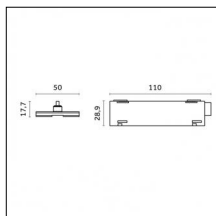

Code 0.26822.0012 - Suspension set for 3-phase track - long bracket (1x)

Type: Mounting
Finishing: Embossed matt white (Standard)
Description: Ghostrack adapter for 3-phase track, 3000m cable, long bracket (1x)