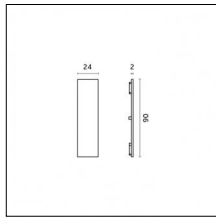

Accessories

Code 0.26813.0001 - End caps (2x) Traceline Pendant Direct/Indirect

Type: Mounting
Finishing: Chrome