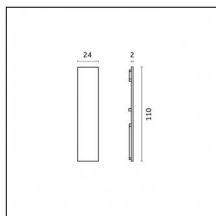

Code 0.26814.00N0 - End caps (2x) Traceline Deep Pendant Direct/Indirect

Type: Mounting
Finishing: Brushed copper