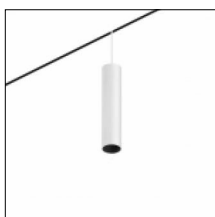

Yori Pendant Ghostrack Ø60mm - Traceline - Yori Pendant Ghostrack Ø60mm - 255mm

From the Yori Evo Ghostrack family, a new line of suspension luminaries is born: Yori Evo Ghostrack Pendant allows a discreet installation thanks to the invisible adapter and driver. It comes in four different sizes and a wide range of finishes....