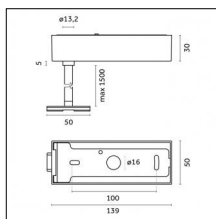

Code 0.26820.0012 - Suspension set with 1,5m tige and long bracket (1x)

Type: Mounting
Finishing: Embossed matt white (Standard)
Description: Ceiling surface base, aluminium box, 1,5m rod, long bracket (1x)

Luminaire constructed in conformity with Directives 2014/35/EU (LV), 2014/30/EU (EMC), 2009/125/EC (Ecodesign) with Regulations (EC) No 245/2009, (EU) No 347/2010 and (EU) 2015/1428 (for luminaires with fluorescent and metal halide lamps only), 2009/125/EC (Ecodesign) with Regulations (EU) No 1194/2012 and 2015/1428 (for LED luminaires only), 2011/65/EU (RoHS 2) and 2012/19/EU (WEEE).