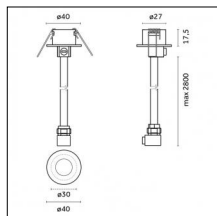

Type: Structural
Finishing: Embossed matt white (Standard)

Code 0.26829.0031 - Power cable (ON-OFF/BLUETOOTH) with Recessed trimless base - 3000mm

Type: Structural
Finishing: Embossed matt black (Standard)