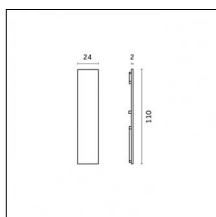

Accessories

Code 0.26814.00E0 - End caps (2x) Traceline Deep Pendant Direct/Indirect

Type: Mounting
Finishing: Brushed gold