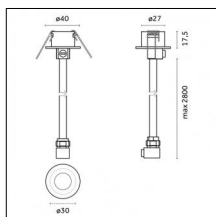

Code 0.26830.0031 - Power cable (DALI/DIMM) with Recessed trimless base - 3000mm

Type: Structural
Finishing: Embossed matt black (Standard)