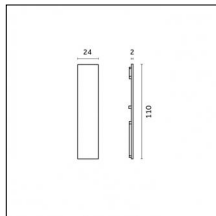

Accessories

Code 0.26814.00E0 - End caps (2x) Traceline Deep Pendant Direct/Indirect

Type: Mounting
Finishing: Brushed gold

Code 0.26814.00L0 - End caps (2x) Traceline Deep Pendant Direct/Indirect

Type: Mounting
Finishing: Antiqued brushed bronze