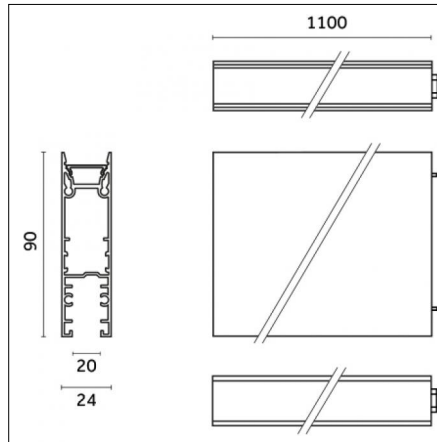

Indoor | Pendants | Traceline Pendant Indirect – Yori Module

Very wide 110°

01

IP20

Risk 0

850°

Code 0.HM995.DT01

Light source features

Number of light sources: 1

Source type: LED Warm Dimming DT

Watt: 22W

Lamp note: Dimming range: from 1800 K to 2700 K

Lm: 1400lm

Lm/W: 64lm/W

Kelvin/CRI: / >90

SDCM/L80 B10: < 3 / 50000

Electrical features

Driver included: YES

Driver position: integrated

Driver type: On-Off 120/277 Vac 50/60 Hz

Isolation class: Class II

Driver note: 35W - 500mA

Optical features

Beam angle: 110°

Interchangeable optic (IOS): NO

Physical features

Material: Extruded aluminum

Mounting: Suspension

Finishing: Chrome

Notes:

- Maximum length for continuous line configuration with one Power module : 6m (i.e. 1 Power module 3000mm + 1 Continuous 3000mm)

- End caps not included, to be ordered separately

-For configuration of Yori Evo Spotlights with Traceline modules, pick up Traceline driver options (no Ghosttrack driver needed).

Luminaire constructed in conformity with Directives 2014/35/EU (LV), 2014/30/EU (EMC), 2009/125/EC (Ecodesign) with Regulations (EC) No 245/2009, (EU) No 347/2010 and (EU) 2015/1428 (for luminaires with fluorescent and metal halide lamps only), 2009/125/EC (Ecodesign) with Regulations (EU) No 1194/2012 and 2015/1428 (for LED luminaires only), 2011/65/EU (RoHS 2) and 2012/19/EU (WEEE).

Reggiani SPA Illuminazione

Viale Monza, 16 20845 Sovico (MB) Italy
Tel. (+39) 039 2071.1 fax (+39) 039 2071 999

www.reggiani.net
contact@reggiani.net