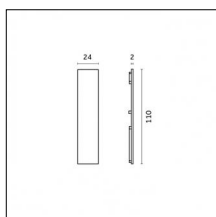

Code 0.26814.00L0 - End caps (2x) Traceline Deep Pendant Direct/Indirect

Type: Mounting
Finishing: Antiqued brushed bronze