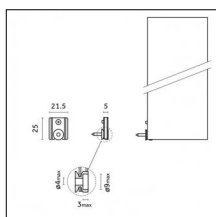

Code 0.26833.0000 - Fixing bracket for surface vertical installatio

Type: Structural

Finishing: Without finish / Stainles Steel / Natural aluminium (Standard)

Description: Traceline Surface/Pendant