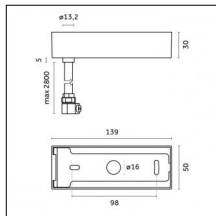

Code 0.26827.0012 - Power cable (ON-OFF/BLUETOOTH) with Surface trim base-3000mm

Type: Structural
Finishing: Embossed matt white (Standard)