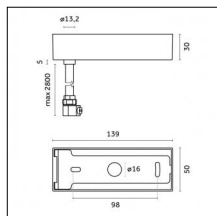

Code 0.26827.0012 - Power cable (ON-OFF/BLUETOOTH) with Surface trim base-3000mm

Type: Structural
Finishing: Embossed matt white (Standard)

Code 0.26827.0031 - Power cable (ON-OFF/BLUETOOTH) with Surface trim base-3000mm