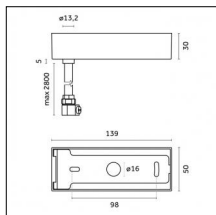

Code 0.26828.0012 - Power cable (DALI/DIMM) with Surface trim base-3000mm

Type: Structural
Finishing: Embossed matt white (Standard)

Luminaire constructed in conformity with Directives 2014/35/EU (LV), 2014/30/EU (EMC), 2009/125/EC (Ecodesign) with Regulations (EC) No 245/2009, (EU) No 347/2010 and (EU) 2015/1428 (for luminaires with fluorescent and metal halide lamps only), 2009/125/EC (Ecodesign) with Regulations (EU) No 1194/2012 and 2015/1428 (for LED luminaires only), 2011/65/EU (RoHS 2) and 2012/19/EU (WEEE).