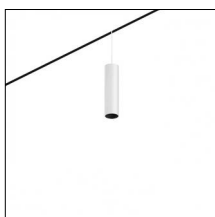

Yori Spotlights

Yori Pendant Ghostrack Ø35mm - Ø35mm | H 150 mm

From the Yori Evo Ghostrack family, a new line of suspension luminaires is born: Yori Evo Ghostrack Pendant allows a discreet installation thanks to the invisible adapter and driver. It comes in four different sizes and a wide range of finishes....