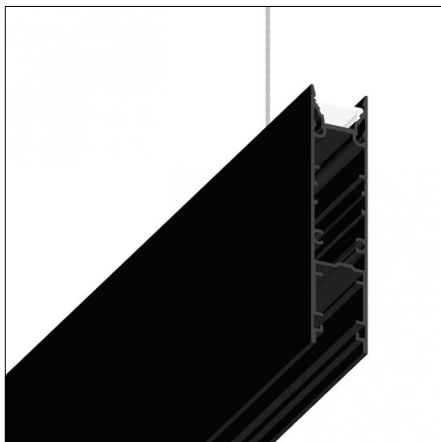

Indoor | Pendants | Traceline Deep Pendant Indirect – Yori Module

Product No optic

01

IP20

Risk 0

850°

Code 0.PM952.TS01

Light source features

Number of light sources: 0
Source type: FOR SPOT TS
Watt: 0
SDCM/L90 B10: < 0 / 0

Electrical features

Driver included: YES
Driver position: integrated
Driver type: On-Off 120/277 Vac 50/60 Hz
Isolation class: Class II
Driver note: 35W - 250mA

Optical features

Beam angle: No optic
Interchangeable optic (IOS): NO

Physical features

Material: Extruded aluminum
Mounting: Suspension
Finishing: Chrome

Notes:

- Maximum length for continuous line configuration with one Power module : 6m (i.e. 1 Power module 3000mm + 1 Continuous 3000mm)
- End caps not included, to be ordered separately
- For configuration of Yori Evo Spotlights with Traceline modules, pick up Traceline driver options (no Ghostrack driver needed).

Luminaire constructed in conformity with Directives 2014/35/EU (LV), 2014/30/EU (EMC), 2009/125/EC (Ecodesign) with Regulations (EC) No 245/2009, (EU) No 347/2010 and (EU) 2015/1428 (for luminaires with fluorescent and metal halide lamps only), 2009/125/EC (Ecodesign) with Regulations (EU) No 1194/2012 and 2015/1428 (for LED luminaires only), 2011/65/EU (RoHS 2) and 2012/19/EU (WEEE).

Reggiani SPA Illuminazione

Viale Monza, 16 20845 Sovico (MB) Italy
Tel. (+39) 039 2071.1 fax (+39) 039 2071 999

www.reggiani.net
contact@reggiani.net