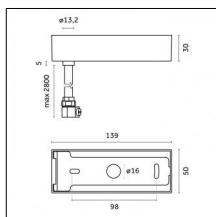

Code 0.26827.0031 - Power cable (ON-OFF/BLUETOOTH) with Surface trim base-3000mm

Type: Structural
Finishing: Embossed matt black (Standard)