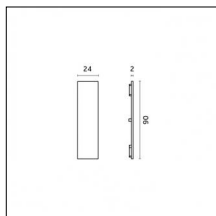

Accessories

Code 0.26813.00E0 - End caps (2x) Traceline Pendant Direct/Indirect

Type: Mounting
Finishing: Brushed gold

Code 0.26813.00L0 - End caps (2x) Traceline Pendant Direct/Indirect

Type: Mounting
Finishing: Antiqued brushed bronze