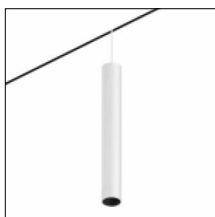

Yori Pendant Ghostrack Ø60mm - Traceline - Yori Pendant Ghostrack Ø60mm - 255mm

From the Yori Evo Ghostrack family, a new line of suspension luminaires is born: Yori Evo Ghostrack Pendant allows a discreet installation thanks to the invisible adapter and driver. It comes in four different sizes and a wide range of finishes...