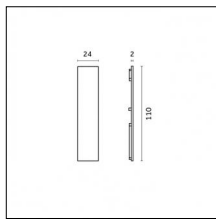

Code 0.26814.00L0 - End caps (2x) Traceline Deep Pendant Direct/Indirect

Type: Mounting
Finishing: Antiqued brushed bronze