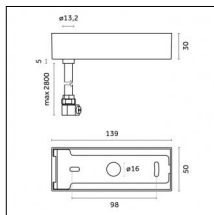

Code 0.26827.0031 - Power cable (ON-OFF/BLUETOOTH) with Surface trim base-3000mm

Type: Structural
Finishing: Embossed matt black (Standard)