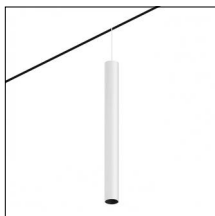

Yori Pendant Ghostrack Ø35mm - Ø35mm | H 800 mm

From the Yori Evo Ghostrack family, a new line of suspension luminaires is born: Yori Evo Ghostrack Pendant allows a discreet installation thanks to the invisible adapter and driver. It comes in four different sizes and a wide range of finishes....