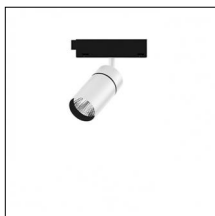

Yori Evo Ghostrack - Traceline - Traceline Yori Spot Ø60mm

Yori Evo Ghostrack lets you create unique lighting schemes and configurations. Thanks to its brand new patented technology it features an invisible adapter and driver for single or clusters installations on a standard 3-circuit track. The series includes new optics that allow outstanding light output...