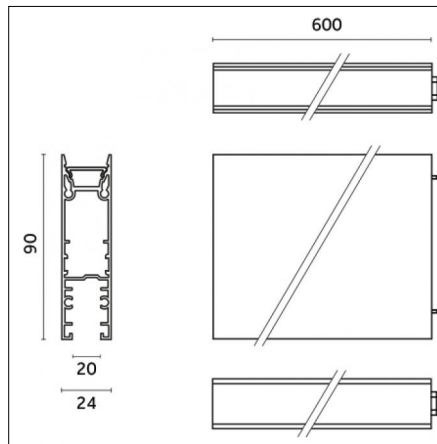

Indoor | Pendants | Traceline Pendant Indirect – Yori Module

Product No optic

01

IP20

Risk 0

850°

Code 0.HM952.TS01

Light source features

Number of light sources: 0
Source type: FOR SPOT TS
Watt: 0
SDCM/L90 B10: < 0 / 0

Electrical features

Driver included: YES
Driver position: integrated
Driver type: On-Off 120/277 Vac 50/60 Hz
Isolation class: Class II
Driver note: 35W - 250mA

Optical features

Beam angle: No optic
Interchangeable optic (IOS): NO

Physical features

Material: Extruded aluminum
Mounting: Suspension
Finishing: Chrome

Notes:

- Maximum length for continuous line configuration with one Power module : 6m (i.e. 1 Power module 3000mm + 1 Continuous 3000mm)
- End caps not included, to be ordered separately
- -For configuration of Yori Evo Spotlights with Traceline modules, pick up Traceline driver options (no Ghosttrack driver needed).

Luminaire constructed in conformity with Directives 2014/35/EU (LV), 2014/30/EU (EMC), 2009/125/EC (Ecodesign) with Regulations (EC) No 245/2009, (EU) No 347/2010 and (EU) 2015/1428 (for luminaires with fluorescent and metal halide lamps only), 2009/125/EC (Ecodesign) with Regulations (EU) No 1194/2012 and 2015/1428 (for LED luminaires only), 2011/65/EU (RoHS 2) and 2012/19/EU (WEEE).

Reggiani SPA Illuminazione

Viale Monza, 16 20845 Sovico (MB) Italy
Tel. (+39) 039 2071.1 fax (+39) 039 2071 999

www.reggiani.net
contact@reggiani.net