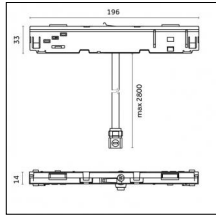

Accessories

Code 0.26824.0021 - Power adapter DALI/dimm for 3-phase track suspension kit

Type: Mounting
Finishing: Black (Standard)
Description: Traceline Pendant / Deep Pendant: the use of codes 0.26823 and 0.26824 requires the replacement of the cable supplied with the product with the one supplied with the accessory.