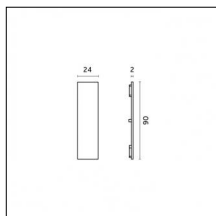

Code 0.26813.00N0 - End caps (2x) Traceline Pendant Direct/Indirect

Type: Mounting
Finishing: Brushed copper