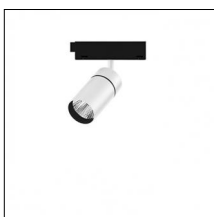

Yori Spotlights