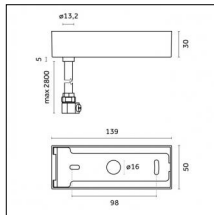

Code 0.26828.0012 - Power cable (DALI/DIMM) with Surface trim base-3000mm

Type: Structural
Finishing: Embossed matt white (Standard)

Luminaire constructed in conformity with Directives 2014/35/EU (LV), 2014/30/EU (EMC), 2009/125/EC (Ecodesign) with Regulations (EC) No 245/2009, (EU) No 347/2010 and (EU) 2015/1428 (for luminaires with fluorescent and metal halide lamps only), 2009/125/EC (Ecodesign) with Regulations (EU) No 1194/2012 and 2015/1428 (for LED luminaires only), 2011/65/EU (RoHS 2) and 2012/19/EU (WEEE).