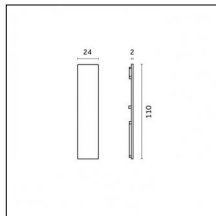

Code 0.26814.0031 - End caps (2x) Traceline Deep Pendant Direct/Indirect

Type: Mounting
Finishing: Embossed matt black (Standard)