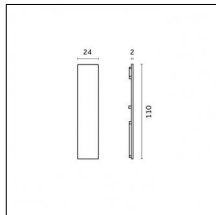

Code 0.26814.00C0 - End caps (2x) Traceline Deep Pendant Direct/Indirect

Type: Mounting
Finishing: Royal matt white