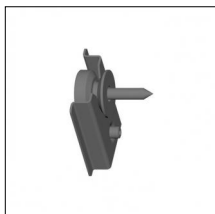

Code 0.26832.0012 - Wall bracket

Type: Structural
Finishing: Embossed matt white (Standard)

Accessories

Code 0.26832.0031 - Wall bracket

Type: Structural

Finishing: Embossed matt black (Standard)

Code 0.26833.0000 - Fixing bracket for surface vertical installatio