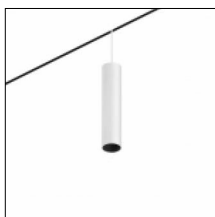

Yori Pendant Ghostrack Ø60mm - Traceline - Yori Pendant Ghostrack Ø60mm - 205mm

From the Yori Evo Ghostrack family, a new line of suspension luminaires is born: Yori Evo Ghostrack Pendant allows a discreet installation thanks to the invisible adapter and driver. It comes in four different sizes and a wide range of finishes...