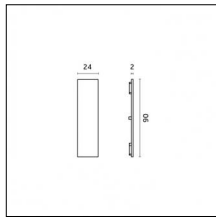

Code 0.26813.0012 - End caps (2x) Traceline Pendant Direct/Indirect

Type: Mounting
Finishing: Embossed matt white (Standard)