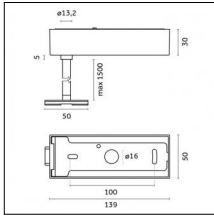

Accessories

Code 0.26820.0031 - Suspension set with 1,5m tige and long bracket (1x)

Type: Mounting
Finishing: Embossed matt black (Standard)
Description: Ceiling surface base, aluminium box, 1,5m rod, long bracket (1x)