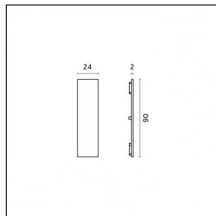

Code 0.26813.0031 - End caps (2x) Traceline Pendant Direct/Indirect

Type: Mounting
Finishing: Embossed matt black (Standard)