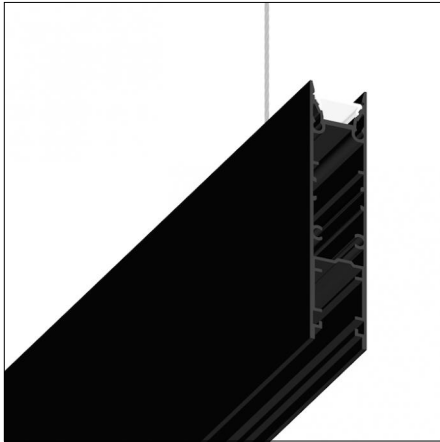

Type: Structural

Finishing: Without finish / Stainles Steel / Natural aluminium (Standard)

Description: Traceline Surface/Pendant

Indoor | Pendants | Traceline Deep Pendant Indirect – Yori Module

Very wide 110°