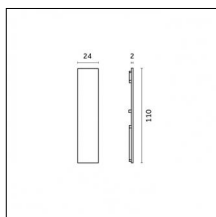

Code 0.26814.00T1 - End caps (2x) Traceline Deep Pendant Direct/Indirect

Type: Mounting
Finishing: Anodized Bronze