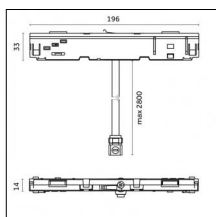

Accessories

Code 0.26824.0021 - Power adapter DALI/dimm for 3-phase track suspension kit

Type: Mounting
Finishing: Black (Standard)
Description: Traceline Pendant / Deep Pendant: the use of codes 0.26823 and 0.26824 requires the replacement of the cable supplied with the product with the one supplied with the accessory.