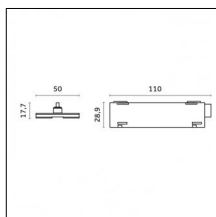

Code 0.26822.0031 - Suspension set for 3-phase track - long bracket (1x)

Type: Mounting
Finishing: Embossed matt black (Standard)
Description: Ghostrack adapter for 3-phase track, 3000m cable, long bracket (1x)