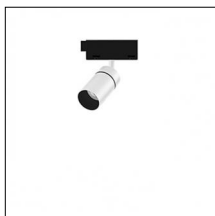

Yori Evo Ghostrack Mini - Ø35mm / 1X / Precision

Yori Evo Ghostrack lets you create unique lighting schemes and configurations. Thanks to its brand new patented technology it features an invisible adapter and driver for single or clusters installations on a standard 3-circuit track. The series includes new optics that allow outstanding light output...