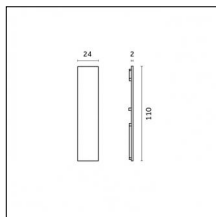

Code 0.26814.0012 - End caps (2x) Traceline Deep Pendant Direct/Indirect

Type: Mounting
Finishing: Embossed matt white (Standard)