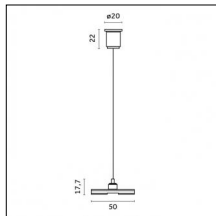

Type: Mounting
Finishing: Black (Standard)

Code 0.26825.0000 - Suspension set for 3000mm cable with short brackets (2x)

Type: Structural
Finishing: Without finish / Stainles Steel / Natural aluminium (Standard)
Description: Short brackets (2x) with gripper Ø 1,5m, surface ceiling rose, 3000mm cable