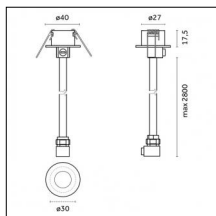

Code 0.26830.0012 - Power cable (DALI/DIMM) with Recessed trimless base - 3000mm

Type: Structural
Finishing: Embossed matt white (Standard)