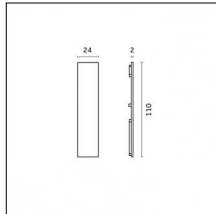

Code 0.26814.0031 - End caps (2x) Traceline Deep Pendant Direct/Indirect

Type: Mounting
Finishing: Embossed matt black (Standard)