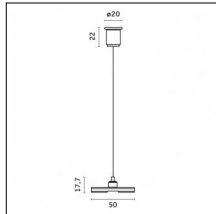

Code 0.26826.0000 - Suspension set for 3000mm cable with long bracket (1x)

Type: Structural
Finishing: Without finish / Stainles Steel / Natural aluminium (Standard)
Description: Long bracket with gripper Ø 1,5m, surface ceiling rose, 3000mm cable