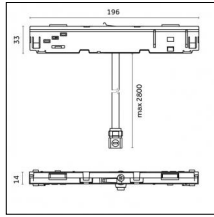

Accessories

Code 0.26824.0021 - Power adapter DALI/dimm for 3-phase track suspension kit

Type: Mounting
Finishing: Black (Standard)
Description: Traceline Pendant / Deep Pendant: the use of codes 0.26823 and 0.26824 requires the replacement of the cable supplied with the product with the one supplied with the accessory.