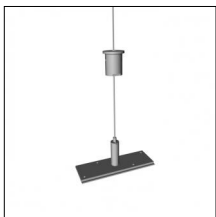

Code 0.26155.0012 - Suspension set with coupling

Type: Mounting
Finishing: Embossed matt white (Standard)
Description: The set includes coupling guide, tie bar, steel cable, ceiling rose