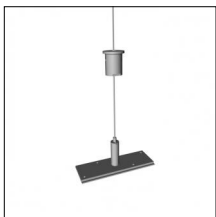

Code 0.26155.0031 - Suspension set with coupling

Type: Mounting
Finishing: Embossed matt black (Standard)
Description: The set includes coupling guide, tie bar, steel cable, ceiling rose

Luminaire constructed in conformity with Directives 2014/35/EU (LV), 2014/30/EU (EMC), 2009/125/EC (Ecodesign) with Regulations (EC) No 245/2009, (EU) No 347/2010 and (EU) 2015/1428 (for luminaires with fluorescent and metal halide lamps only), 2009/125/EC (Ecodesign) with Regulations (EU) No 1194/2012 and 2015/1428 (for LED luminaires only), 2011/65/EU (RoHS 2) and 2012/19/EU (WEEE).