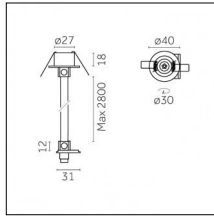

Code 0.26154.0012 - Suspension set with dimmable recessed control gear (with trim)

Type: Mounting
Finishing: Embossed matt white (Standard)
Description: The set includes guide, cable gland, cable, recessed control gear box