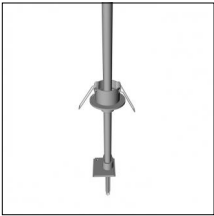

Code 0.26154.0012 - Suspension set with dimmable recessed control gear (with trim)

Type: Mounting
Finishing: Embossed matt white (Standard)
Description: The set includes guide, cable gland, cable, recessed control gear box