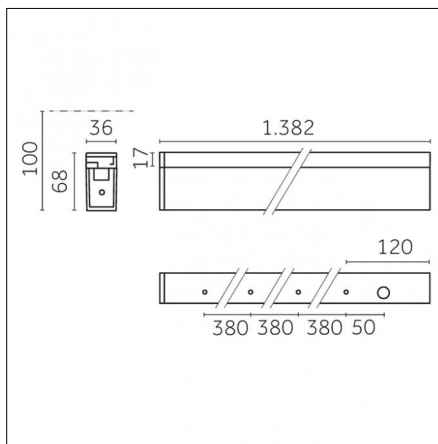

Indoor | Ceiling mounted luminaires | Yori Linear surface / pendant continuous line

Wide 77°

12

IP20

Risk 0

850°

Code 0.FH270.HQ12

Light source features

Number of light sources: 1

Source type: LED HQ

Watt: 38W

Lm: 4691lm

Lm/W: 123lm/W

Kelvin/CRI: 3000K / >90

SDCM/L70 B10: / 50000

Electrical features

Driver included: YES

Driver position: integrated

Driver type: On-Off 220/240 Vac 50/60 Hz

Total power consumption (LED + DRIVER): 43W

Isolation class: Class I

Optical features

Beam angle: 77°

Optical type, adjustability: Fixed

Interchangeable optic (IOS): NO

Physical features

Material: aluminum

Diffusing screen: Opal

Mounting: Surface mounted

Fixing: Ceiling

Finishing: Embossed matt white (Standard)

Luminaire constructed in conformity with Directives 2014/35/EU (LV), 2014/30/EU (EMC), 2009/125/EC (Ecodesign) with Regulations (EC) No 245/2009, (EU) No 347/2010 and (EU) 2015/1428 (for luminaires with fluorescent and metal halide lamps only), 2009/125/EC (Ecodesign) with Regulations (EU) No 1194/2012 and 2015/1428 (for LED luminaires only), 2011/65/EU (RoHS 2) and 2012/19/EU (WEEE).

Reggiani SPA Illuminazione

Viale Monza, 16 20845 Sovico (MB) Italy
Tel. (+39) 039 2071.1 fax (+39) 039 2071 999

www.reggiani.net
contact@reggiani.net