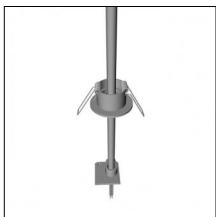

Accessories

Code 0.26153.0012 - Suspension set with On-Off recessed control gear (with trim)

Type: Mounting
Finishing: Embossed matt white (Standard)
Description: The set includes guide, cable gland, cable, recessed control gear box