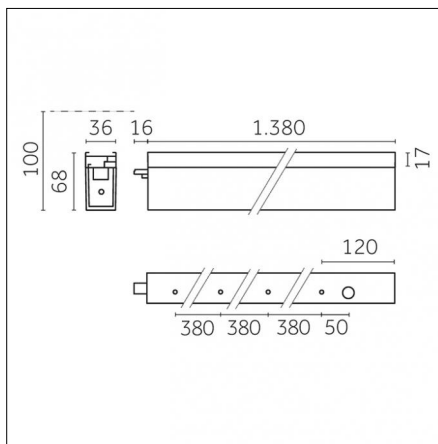

Indoor | Ceiling mounted luminaires | Yori Linear surface / pendant continuous line

Wide 77°

12

IP20

Risk 0

850°

Code 0.DH270.HQ12

Light source features

Number of light sources: 1

Source type: LED HQ

Watt: 38W

Lm: 4691lm

Lm/W: 123lm/W

Kelvin/CRI: 3000K / >90

SDCM/L70 B10: / 50000

Electrical features

Driver included: YES

Driver position: integrated

Driver type: On-Off 220/240 Vac 50/60 Hz

Total power consumption (LED + DRIVER): 43W

Isolation class: Class I

Optical features

Beam angle: 77°

Optical type, adjustability: Fixed

Interchangeable optic (IOS): NO

Physical features

Material: aluminum

Diffusing screen: Opal

Mounting: Surface mounted

Fixing: Ceiling

Finishing: Embossed matt white (Standard)

Luminaire constructed in conformity with Directives 2014/35/EU (LV), 2014/30/EU (EMC), 2009/125/EC (Ecodesign) with Regulations (EC) No 245/2009, (EU) No 347/2010 and (EU) 2015/1428 (for luminaires with fluorescent and metal halide lamps only), 2009/125/EC (Ecodesign) with Regulations (EU) No 1194/2012 and 2015/1428 (for LED luminaires only), 2011/65/EU (RoHS 2) and 2012/19/EU (WEEE).

Reggiani SPA Illuminazione

Viale Monza, 16 20845 Sovico (MB) Italy
Tel. (+39) 039 2071.1 fax (+39) 039 2071 999

www.reggiani.net
contact@reggiani.net