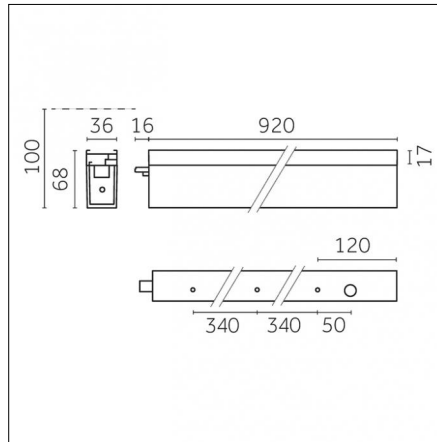

Indoor | Ceiling mounted luminaires | Yori Linear surface / pendant continuous line

Wide 77°

12

IP20

Risk 0

850°

Code 0.DH250.HQ12

Light source features

Number of light sources: 1

Source type: LED HQ

Watt: 26W

Lm: 3000lm

Lm/W: 115lm/W

Kelvin/CRI: 3000K / >90

SDCM/L70 B10: / 50000

Electrical features

Driver included: YES

Driver position: integrated

Driver type: On-Off 220/240 Vac 50/60 Hz

Total power consumption (LED + DRIVER): 28W

Isolation class: Class I

Optical features

Beam angle: 77°

Optical type, adjustability: Fixed

Interchangeable optic (IOS): NO

Physical features

Material: aluminum

Diffusing screen: Opal

Mounting: Surface mounted

Fixing: Ceiling

Finishing: Embossed matt white (Standard)

Luminaire constructed in conformity with Directives 2014/35/EU (LV), 2014/30/EU (EMC), 2009/125/EC (Ecodesign) with Regulations (EC) No 245/2009, (EU) No 347/2010 and (EU) 2015/1428 (for luminaires with fluorescent and metal halide lamps only), 2009/125/EC (Ecodesign) with Regulations (EU) No 1194/2012 and 2015/1428 (for LED luminaires only), 2011/65/EU (RoHS 2) and 2012/19/EU (WEEE).

Reggiani SPA Illuminazione

Viale Monza, 16 20845 Sovico (MB) Italy
Tel. (+39) 039 2071.1 fax (+39) 039 2071 999

www.reggiani.net
contact@reggiani.net