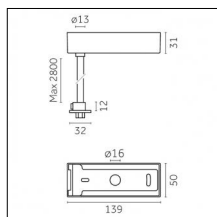

Code 0.26152.0012 - Suspension set with dimmable control gear (with trim)

Type: Mounting

Finishing: Embossed matt white (Standard)

Description: The set includes guide, cable gland, cable, control gear box with trim