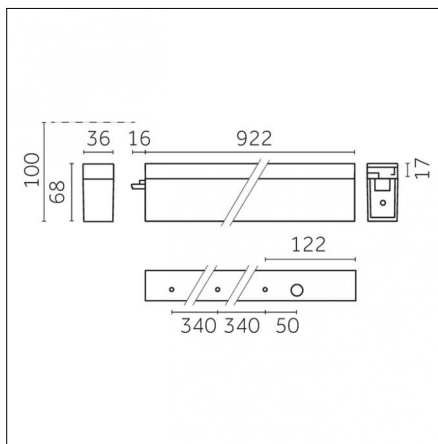

Indoor | Ceiling mounted luminaires | Yori Linear surface / pendant continuous line

Wide 77°

31

IP20

Risk 0

850°

Code 0.CH250.HQ31

Light source features

Number of light sources: 1

Source type: LED HQ

Watt: 26W

Lm: 3000lm

Lm/W: 115lm/W

Kelvin/CRI: 3000K / >90

SDCM/L70 B10: / 50000

Electrical features

Driver included: YES

Driver position: integrated

Driver type: On-Off 220/240 Vac 50/60 Hz

Total power consumption (LED + DRIVER): 28W

Isolation class: Class I

Optical features

Beam angle: 77°

Optical type, adjustability: Fixed

Interchangeable optic (IOS): NO

Physical features

Material: aluminum

Diffusing screen: Opal

Mounting: Surface mounted

Fixing: Ceiling

Finishing: Embossed matt black (Standard)

Luminaire constructed in conformity with Directives 2014/35/EU (LV), 2014/30/EU (EMC), 2009/125/EC (Ecodesign) with Regulations (EC) No 245/2009, (EU) No 347/2010 and (EU) 2015/1428 (for luminaires with fluorescent and metal halide lamps only), 2009/125/EC (Ecodesign) with Regulations (EU) No 1194/2012 and 2015/1428 (for LED luminaires only), 2011/65/EU (RoHS 2) and 2012/19/EU (WEEE).

Reggiani SPA Illuminazione

Viale Monza, 16 20845 Sovico (MB) Italy
Tel. (+39) 039 2071.1 fax (+39) 039 2071 999

www.reggiani.net
contact@reggiani.net