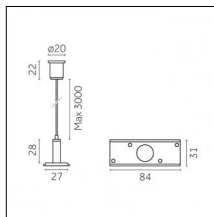

Code 0.26155.0012 - Suspension set with coupling

Type: Mounting
Finishing: Embossed matt white (Standard)
Description: The set includes coupling guide, tie bar, steel cable, ceiling rose