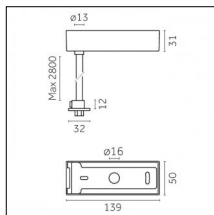

Code 0.26152.0031 - Suspension set with dimmable control gear (with trim)

Type: Mounting

Finishing: Embossed matt black (Standard)

Description: The set includes guide, cable gland, cable, control gear box with trim