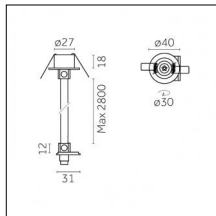

Code 0.26154.0012 - Suspension set with dimmable recessed control gear (with trim)

Type: Mounting
Finishing: Embossed matt white (Standard)
Description: The set includes guide, cable gland, cable, recessed control gear box