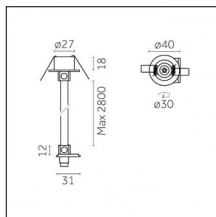

Code 0.26153.0031 - Suspension set with On-Off recessed control gear (with trim)

Type: Mounting
Finishing: Embossed matt black (Standard)
Description: The set includes guide, cable gland, cable, recessed control gear box