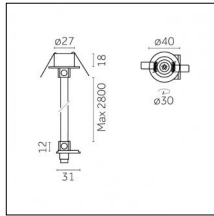

Code 0.26154.0031 - Suspension set with dimmable recessed control gear (with trim)

Type: Mounting
Finishing: Embossed matt black (Standard)
Description: The set includes guide, cable gland, cable, recessed control gear box