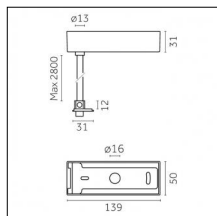

Code 0.26151.0031 - Suspension set with On-Off control gear (with trim)

Type: Mounting
Finishing: Embossed matt black (Standard)
Description: The set includes guide, cable gland, cable, control gear box with trim