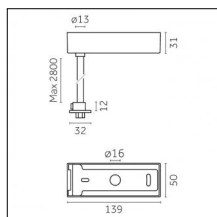

Code 0.26152.0031 - Suspension set with dimmable control gear (with trim)

Type: Mounting

Finishing: Embossed matt black (Standard)

Description: The set includes guide, cable gland, cable, control gear box with trim