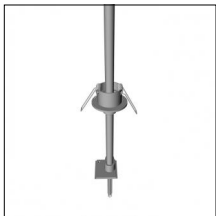

Code 0.26154.0012 - Suspension set with dimmable recessed control gear (with trim)

Type: Mounting
Finishing: Embossed matt white (Standard)
Description: The set includes guide, cable gland, cable, recessed control gear box