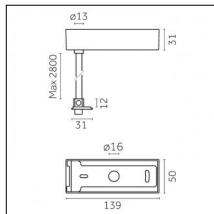

Code 0.26151.0031 - Suspension set with On-Off control gear (with trim)

Type: Mounting

Finishing: Embossed matt black (Standard)

Description: The set includes guide, cable gland, cable, control gear box with trim