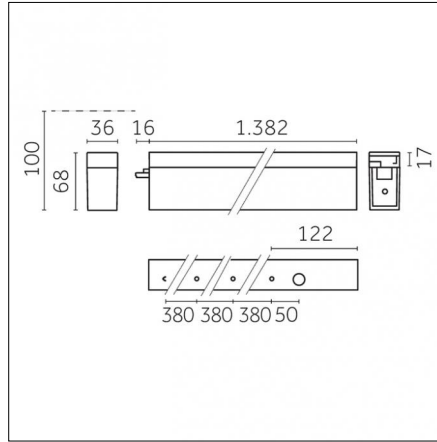

Indoor | Ceiling mounted luminaires | Yori Linear surface / pendant continuous line

Wide 77°

31

IP20

Risk 0

850°

Code 0.CH270.HQ31

Light source features

Number of light sources: 1

Source type: LED HQ

Watt: 38W

Lm: 4691lm

Lm/W: 123lm/W

Kelvin/CRI: 3000K / >90

SDCM/L70 B10: / 50000

Electrical features

Driver included: YES

Driver position: integrated

Driver type: On-Off 220/240 Vac 50/60 Hz

Total power consumption (LED + DRIVER): 43W

Isolation class: Class I

Optical features

Beam angle: 77°

Optical type, adjustability: Fixed

Interchangeable optic (IOS): NO

Physical features

Material: aluminum

Diffusing screen: Opal

Mounting: Surface mounted

Fixing: Ceiling

Finishing: Embossed matt black (Standard)

Luminaire constructed in conformity with Directives 2014/35/EU (LV), 2014/30/EU (EMC), 2009/125/EC (Ecodesign) with Regulations (EC) No 245/2009, (EU) No 347/2010 and (EU) 2015/1428 (for luminaires with fluorescent and metal halide lamps only), 2009/125/EC (Ecodesign) with Regulations (EU) No 1194/2012 and 2015/1428 (for LED luminaires only), 2011/65/EU (RoHS 2) and 2012/19/EU (WEEE).

Reggiani SPA Illuminazione

Viale Monza, 16 20845 Sovico (MB) Italy
Tel. (+39) 039 2071.1 fax (+39) 039 2071 999

www.reggiani.net
contact@reggiani.net