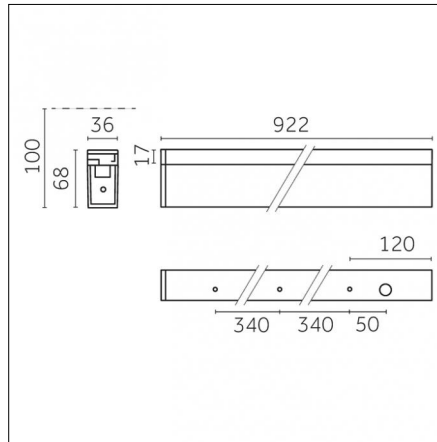

Indoor | Ceiling mounted luminaires | Yori Linear surface / pendant continuous line

Wide 77°

12

IP20

Risk 0

850°

Code 0.FH250.HQ12

Light source features

Number of light sources: 1

Source type: LED HQ

Watt: 26W

Lm: 3000lm

Lm/W: 115lm/W

Kelvin/CRI: 3000K / >90

SDCM/L70 B10: / 50000

Electrical features

Driver included: YES

Driver position: integrated

Driver type: On-Off 220/240 Vac 50/60 Hz

Total power consumption (LED + DRIVER): 28W

Isolation class: Class I

Optical features

Beam angle: 77°

Optical type, adjustability: Fixed

Interchangeable optic (IOS): NO

Physical features

Material: aluminum

Diffusing screen: Opal

Mounting: Surface mounted

Fixing: Ceiling

Finishing: Embossed matt white (Standard)

Luminaire constructed in conformity with Directives 2014/35/EU (LV), 2014/30/EU (EMC), 2009/125/EC (Ecodesign) with Regulations (EC) No 245/2009, (EU) No 347/2010 and (EU) 2015/1428 (for luminaires with fluorescent and metal halide lamps only), 2009/125/EC (Ecodesign) with Regulations (EU) No 1194/2012 and 2015/1428 (for LED luminaires only), 2011/65/EU (RoHS 2) and 2012/19/EU (WEEE).

Reggiani SPA Illuminazione

Viale Monza, 16 20845 Sovico (MB) Italy
Tel. (+39) 039 2071.1 fax (+39) 039 2071 999

www.reggiani.net
contact@reggiani.net