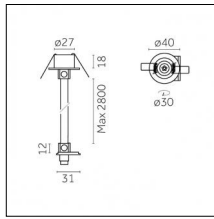

Accessories

Code 0.26153.0012 - Suspension set with On-Off recessed control gear (with trim)

Type: Mounting
Finishing: Embossed matt white (Standard)
Description: The set includes guide, cable gland, cable, recessed control gear box