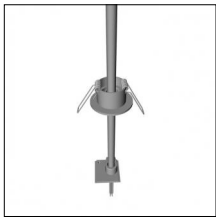

Code 0.26153.0031 - Suspension set with On-Off recessed control gear (with trim)

Type: Mounting
Finishing: Embossed matt black (Standard)
Description: The set includes guide, cable gland, cable, recessed control gear box