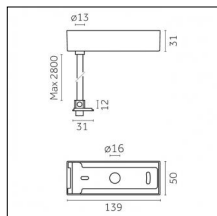

Code 0.26151.0012 - Suspension set with On-Off control gear (with trim)

Type: Mounting

Finishing: Embossed matt white (Standard)

Description: The set includes guide, cable gland, cable, control gear box with trim