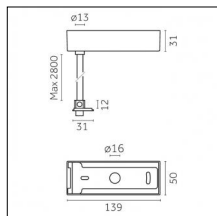

Code 0.26151.0012 - Suspension set with On-Off control gear (with trim)

Type: Mounting
Finishing: Embossed matt white (Standard)
Description: The set includes guide, cable gland, cable, control gear box with trim