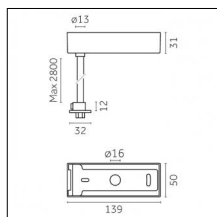

Code 0.26152.0012 - Suspension set with dimmable control gear (with trim)

Type: Mounting
Finishing: Embossed matt white (Standard)
Description: The set includes guide, cable gland, cable, control gear box with trim