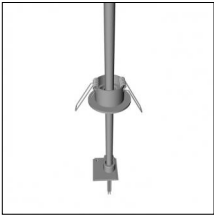

Accessories

Code 0.26153.0012 - Suspension set with On-Off recessed control gear (with trim)

Type: Mounting
Finishing: Embossed matt white (Standard)
Description: The set includes guide, cable gland, cable, recessed control gear box