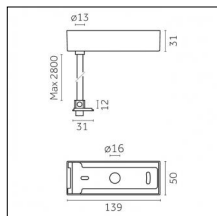

Type: Mounting
 Finishing: Embossed matt black (Standard)
 Description: The set includes guides (2 pcs), steel cables (2 pcs), ceiling roses (2 pcs)

Code 0.26151.0012 - Suspension set with On-Off control gear (with trim)