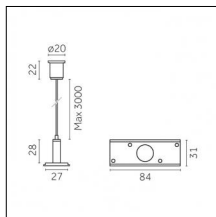

Code 0.26155.0012 - Suspension set with coupling

Type: Mounting
Finishing: Embossed matt white (Standard)
Description: The set includes coupling guide, tie bar, steel cable, ceiling rose