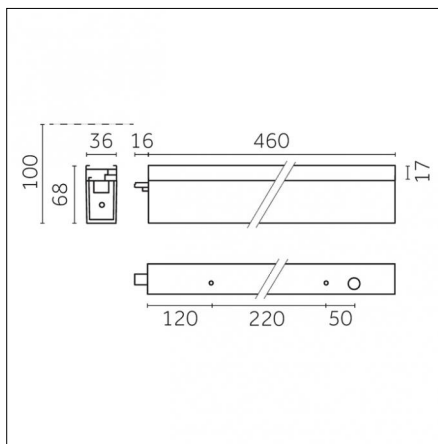

Indoor | Ceiling mounted luminaires | Yori Linear surface / pendant continuous line

Wide 77°

12

IP20

Risk 0

850°

Code 0.DH220.HQ12

Light source features

Number of light sources: 1

Source type: LED HQ

Watt: 13W

Lm: 1552lm

Lm/W: 119lm/W

Kelvin/CRI: 3000K / >90

SDCM/L70 B10: / 50000

Electrical features

Driver included: YES

Driver position: integrated

Driver type: On-Off 220/240 Vac 50/60 Hz

Total power consumption (LED + DRIVER): 15W

Isolation class: Class I

Optical features

Beam angle: 77°

Optical type, adjustability: Fixed

Interchangeable optic (IOS): NO

Physical features

Material: aluminum

Diffusing screen: Opal

Mounting: Surface mounted

Fixing: Ceiling

Finishing: Embossed matt white (Standard)

Luminaire constructed in conformity with Directives 2014/35/EU (LV), 2014/30/EU (EMC), 2009/125/EC (Ecodesign) with Regulations (EC) No 245/2009, (EU) No 347/2010 and (EU) 2015/1428 (for luminaires with fluorescent and metal halide lamps only), 2009/125/EC (Ecodesign) with Regulations (EU) No 1194/2012 and 2015/1428 (for LED luminaires only), 2011/65/EU (RoHS 2) and 2012/19/EU (WEEE).

Reggiani SPA Illuminazione

Viale Monza, 16 20845 Sovico (MB) Italy
Tel. (+39) 039 2071.1 fax (+39) 039 2071 999

www.reggiani.net
contact@reggiani.net