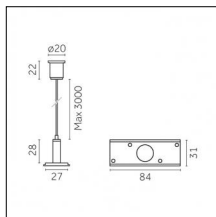

Code 0.26155.0031 - Suspension set with coupling

Type: Mounting
 Finishing: Embossed matt black (Standard)
 Description: The set includes coupling guide, tie bar, steel cable, ceiling rose

Luminaire constructed in conformity with Directives 2014/35/EU (LV), 2014/30/EU (EMC), 2009/125/EC (Ecodesign) with Regulations (EC) No 245/2009, (EU) No 347/2010 and (EU) 2015/1428 (for luminaires with fluorescent and metal halide lamps only), 2009/125/EC (Ecodesign) with Regulations (EU) No 1194/2012 and 2015/1428 (for LED luminaires only), 2011/65/EU (RoHS 2) and 2012/19/EU (WEEE).