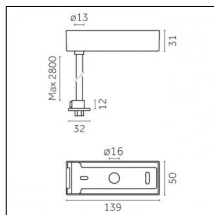

Code 0.26152.0012 - Suspension set with dimmable control gear (with trim)

Type: Mounting

Finishing: Embossed matt white (Standard)

Description: The set includes guide, cable gland, cable, control gear box with trim