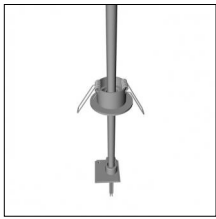

Accessories

Code 0.26153.0012 - Suspension set with On-Off recessed control gear (with trim)

Type: Mounting
Finishing: Embossed matt white (Standard)
Description: The set includes guide, cable gland, cable, recessed control gear box