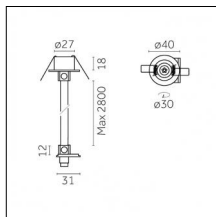

Accessories

Code 0.26153.0012 - Suspension set with On-Off recessed control gear (with trim)

Type: Mounting
Finishing: Embossed matt white (Standard)
Description: The set includes guide, cable gland, cable, recessed control gear box