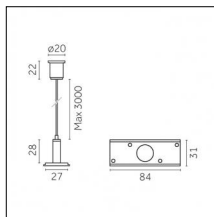

Code 0.26155.0031 - Suspension set with coupling

Type: Mounting
Finishing: Embossed matt black (Standard)
Description: The set includes coupling guide, tie bar, steel cable, ceiling rose

Luminaire constructed in conformity with Directives 2014/35/EU (LV), 2014/30/EU (EMC), 2009/125/EC (Ecodesign) with Regulations (EC) No 245/2009, (EU) No 347/2010 and (EU) 2015/1428 (for luminaires with fluorescent and metal halide lamps only), 2009/125/EC (Ecodesign) with Regulations (EU) No 1194/2012 and 2015/1428 (for LED luminaires only), 2011/65/EU (RoHS 2) and 2012/19/EU (WEEE).