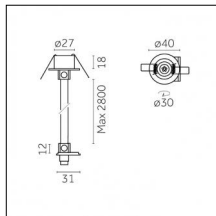

Code 0.26154.0031 - Suspension set with dimmable recessed control gear (with trim)

Type: Mounting
Finishing: Embossed matt black (Standard)
Description: The set includes guide, cable gland, cable, recessed control gear box