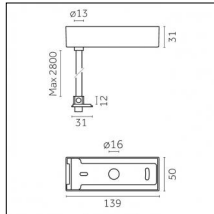

Code 0.26151.0012 - Suspension set with On-Off control gear (with trim)

Type: Mounting

Finishing: Embossed matt white (Standard)

Description: The set includes guide, cable gland, cable, control gear box with trim