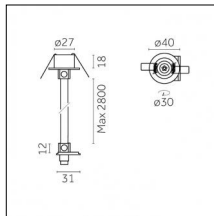

Code 0.26154.0012 - Suspension set with dimmable recessed control gear (with trim)

Type: Mounting
Finishing: Embossed matt white (Standard)
Description: The set includes guide, cable gland, cable, recessed control gear box