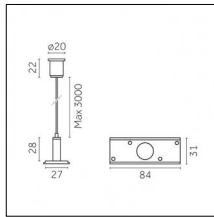

Code 0.26155.0012 - Suspension set with coupling

Type: Mounting
Finishing: Embossed matt white (Standard)
Description: The set includes coupling guide, tie bar, steel cable, ceiling rose