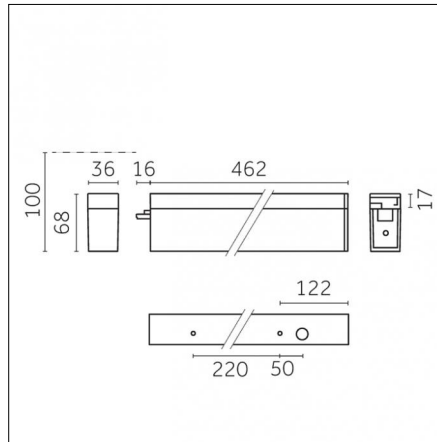

Indoor | Ceiling mounted luminaires | Yori Linear surface / pendant continuous line

Wide 77°

12

IP20

Risk 0

850°

Code 0.CH220.HQ12

Light source features

Number of light sources: 1

Source type: LED HQ

Watt: 13W

Lm: 1552lm

Lm/W: 119lm/W

Kelvin/CRI: 3000K / >90

SDCM/L70 B10: / 50000

Electrical features

Driver included: YES

Driver position: integrated

Driver type: On-Off 220/240 Vac 50/60 Hz

Total power consumption (LED + DRIVER): 15W

Isolation class: Class I

Optical features

Beam angle: 77°

Optical type, adjustability: Fixed

Interchangeable optic (IOS): NO

Physical features

Material: aluminum

Diffusing screen: Opal

Mounting: Surface mounted

Fixing: Ceiling

Finishing: Embossed matt white (Standard)

Luminaire constructed in conformity with Directives 2014/35/EU (LV), 2014/30/EU (EMC), 2009/125/EC (Ecodesign) with Regulations (EC) No 245/2009, (EU) No 347/2010 and (EU) 2015/1428 (for luminaires with fluorescent and metal halide lamps only), 2009/125/EC (Ecodesign) with Regulations (EU) No 1194/2012 and 2015/1428 (for LED luminaires only), 2011/65/EU (RoHS 2) and 2012/19/EU (WEEE).

Reggiani SPA Illuminazione

Viale Monza, 16 20845 Sovico (MB) Italy
Tel. (+39) 039 2071.1 fax (+39) 039 2071 999

www.reggiani.net
contact@reggiani.net