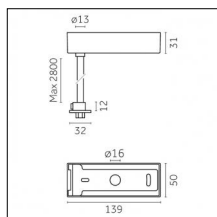

Code 0.26152.0031 - Suspension set with dimmable control gear (with trim)

Type: Mounting
Finishing: Embossed matt black (Standard)
Description: The set includes guide, cable gland, cable, control gear box with trim