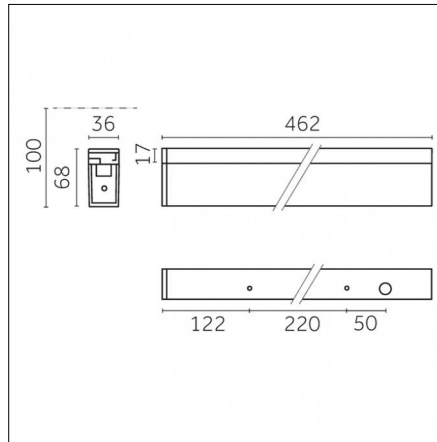

Indoor | Ceiling mounted luminaires | Yori Linear surface / pendant continuous line

Wide 77°

12

IP20

Risk 0

850°

Code 0.FH220.HQ12

Light source features

Number of light sources: 1

Source type: LED HQ

Watt: 13W

Lm: 1552lm

Lm/W: 119lm/W

Kelvin/CRI: 3000K / >90

SDCM/L70 B10: / 50000

Electrical features

Driver included: YES

Driver position: integrated

Driver type: On-Off 220/240 Vac 50/60 Hz

Total power consumption (LED + DRIVER): 15W

Isolation class: Class I

Optical features

Beam angle: 77°

Optical type, adjustability: Fixed

Interchangeable optic (IOS): NO

Physical features

Material: aluminum

Diffusing screen: Opal

Mounting: Surface mounted

Fixing: Ceiling

Finishing: Embossed matt white (Standard)

Luminaire constructed in conformity with Directives 2014/35/EU (LV), 2014/30/EU (EMC), 2009/125/EC (Ecodesign) with Regulations (EC) No 245/2009, (EU) No 347/2010 and (EU) 2015/1428 (for luminaires with fluorescent and metal halide lamps only), 2009/125/EC (Ecodesign) with Regulations (EU) No 1194/2012 and 2015/1428 (for LED luminaires only), 2011/65/EU (RoHS 2) and 2012/19/EU (WEEE).

Reggiani SPA Illuminazione

Viale Monza, 16 20845 Sovico (MB) Italy
Tel. (+39) 039 2071.1 fax (+39) 039 2071 999

www.reggiani.net
contact@reggiani.net