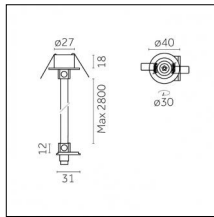

Code 0.26153.0031 - Suspension set with On-Off recessed control gear (with trim)

Type: Mounting
Finishing: Embossed matt black (Standard)
Description: The set includes guide, cable gland, cable, recessed control gear box