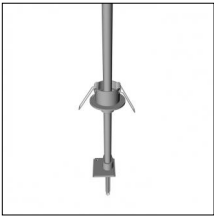

Code 0.26154.0031 - Suspension set with dimmable recessed control gear (with trim)

Type: Mounting
Finishing: Embossed matt black (Standard)
Description: The set includes guide, cable gland, cable, recessed control gear box