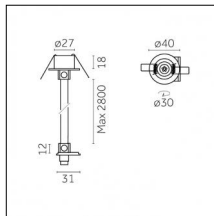

Code 0.26154.0031 - Suspension set with dimmable recessed control gear (with trim)

Type: Mounting
Finishing: Embossed matt black (Standard)
Description: The set includes guide, cable gland, cable, recessed control gear box