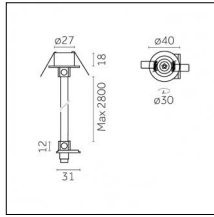

Code 0.26153.0031 - Suspension set with On-Off recessed control gear (with trim)

Type: Mounting
Finishing: Embossed matt black (Standard)
Description: The set includes guide, cable gland, cable, recessed control gear box