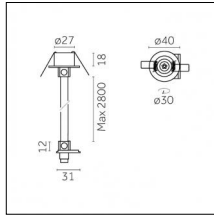

Accessories

Code 0.26153.0012 - Suspension set with On-Off recessed control gear (with trim)

Type: Mounting
Finishing: Embossed matt white (Standard)
Description: The set includes guide, cable gland, cable, recessed control gear box