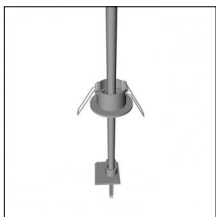

Code 0.26153.0031 - Suspension set with On-Off recessed control gear (with trim)

Type: Mounting
Finishing: Embossed matt black (Standard)
Description: The set includes guide, cable gland, cable, recessed control gear box