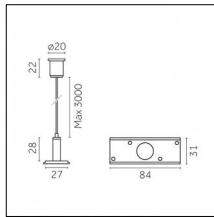

Code 0.26155.0031 - Suspension set with coupling

Type: Mounting
Finishing: Embossed matt black (Standard)
Description: The set includes coupling guide, tie bar, steel cable, ceiling rose

Luminaire constructed in conformity with Directives 2014/35/EU (LV), 2014/30/EU (EMC), 2009/125/EC (Ecodesign) with Regulations (EC) No 245/2009, (EU) No 347/2010 and (EU) 2015/1428 (for luminaires with fluorescent and metal halide lamps only), 2009/125/EC (Ecodesign) with Regulations (EU) No 1194/2012 and 2015/1428 (for LED luminaires only), 2011/65/EU (RoHS 2) and 2012/19/EU (WEEE).