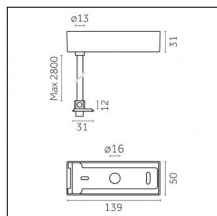

Code 0.26151.0031 - Suspension set with On-Off control gear (with trim)

Type: Mounting

Finishing: Embossed matt black (Standard)

Description: The set includes guide, cable gland, cable, control gear box with trim