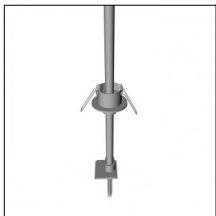

Code 0.26154.0031 - Suspension set with dimmable recessed control gear (with trim)

Type: Mounting
Finishing: Embossed matt black (Standard)
Description: The set includes guide, cable gland, cable, recessed control gear box