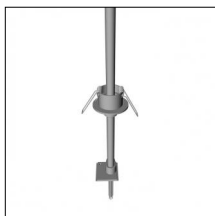

Code 0.26154.0031 - Suspension set with dimmable recessed control gear (with trim)

Type: Mounting
Finishing: Embossed matt black (Standard)
Description: The set includes guide, cable gland, cable, recessed control gear box