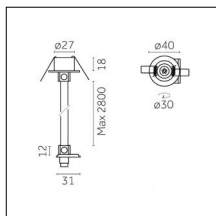

Code 0.26154.0031 - Suspension set with dimmable recessed control gear (with trim)

Type: Mounting
Finishing: Embossed matt black (Standard)
Description: The set includes guide, cable gland, cable, recessed control gear box