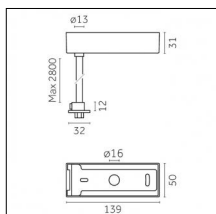

Code 0.26152.0012 - Suspension set with dimmable control gear (with trim)

Type: Mounting
Finishing: Embossed matt white (Standard)
Description: The set includes guide, cable gland, cable, control gear box with trim