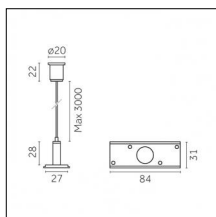

Code 0.26155.0031 - Suspension set with coupling

Type: Mounting
Finishing: Embossed matt black (Standard)
Description: The set includes coupling guide, tie bar, steel cable, ceiling rose

Luminaire constructed in conformity with Directives 2014/35/EU (LV), 2014/30/EU (EMC), 2009/125/EC (Ecodesign) with Regulations (EC) No 245/2009, (EU) No 347/2010 and (EU) 2015/1428 (for luminaires with fluorescent and metal halide lamps only), 2009/125/EC (Ecodesign) with Regulations (EU) No 1194/2012 and 2015/1428 (for LED luminaires only), 2011/65/EU (RoHS 2) and 2012/19/EU (WEEE).