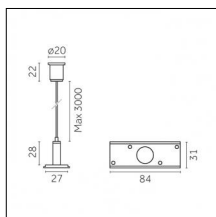

Code 0.26155.0012 - Suspension set with coupling

Type: Mounting
Finishing: Embossed matt white (Standard)
Description: The set includes coupling guide, tie bar, steel cable, ceiling rose