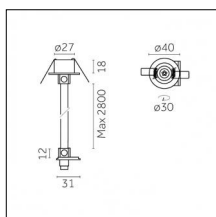

Type: Mounting
 Finishing: Embossed matt black (Standard)
 Description: The set includes guide, cable gland, cable, control gear box with trim

Luminaire constructed in conformity with Directives 2014/35/EU (LV), 2014/30/EU (EMC), 2009/125/EC (Ecodesign) with Regulations (EC) No 245/2009, (EU) No 347/2010 and (EU) 2015/1428 (for luminaires with fluorescent and metal halide lamps only), 2009/125/EC (Ecodesign) with Regulations (EU) No 1194/2012 and 2015/1428 (for LED luminaires only), 2011/65/EU (RoHS 2) and 2012/19/EU (WEEE).

Accessories

Code 0.26153.0012 - Suspension set with On-Off recessed control gear (with trim)

Type: Mounting
 Finishing: Embossed matt white (Standard)
 Description: The set includes guide, cable gland, cable, recessed control gear box