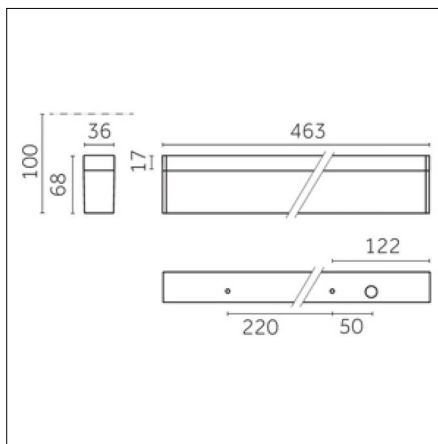

Indoor | Ceiling mounted luminaires | Yori Linear surface/pendant

Wide 77°

12

IP20

Risk 0

850°

Code 0.BH220.HQ12

Light source features