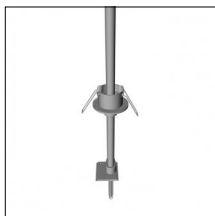

Code 0.26154.0012 - Suspension set with dimmable recessed control gear (with trim)

Type: Mounting
Finishing: Embossed matt white (Standard)
Description: The set includes guide, cable gland, cable, recessed control gear box