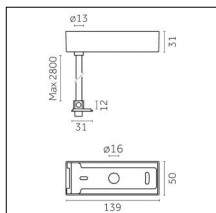

Code 0.26151.0031 - Suspension set with On-Off control gear (with trim)

Type: Mounting
Finishing: Embossed matt black (Standard)
Description: The set includes guide, cable gland, cable, control gear box with trim