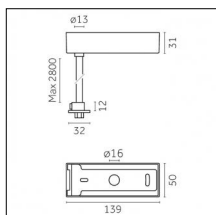

Code 0.26152.0031 - Suspension set with dimmable control gear (with trim)

Type: Mounting
Finishing: Embossed matt black (Standard)
Description: The set includes guide, cable gland, cable, control gear box with trim

Luminaire constructed in conformity with Directives 2014/35/EU (LV), 2014/30/EU (EMC), 2009/125/EC (Ecodesign) with Regulations (EC) No 245/2009, (EU) No 347/2010 and (EU) 2015/1428 (for luminaires with fluorescent and metal halide lamps only), 2009/125/EC (Ecodesign) with Regulations (EU) No 1194/2012 and 2015/1428 (for LED luminaires only), 2011/65/EU (RoHS 2) and 2012/19/EU (WEEE).