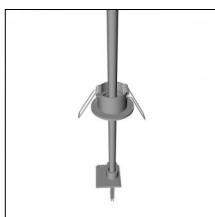

Accessories

Code 0.26153.0012 - Suspension set with On-Off recessed control gear (with trim)

Type: Mounting
Finishing: Embossed matt white (Standard)
Description: The set includes guide, cable gland, cable, recessed control gear box