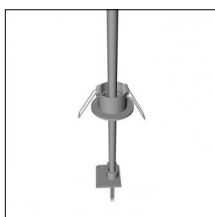

Type: Mounting
 Finishing: Embossed matt black (Standard)
 Description: The set includes guide, cable gland, cable, control gear box with trim

Luminaire constructed in conformity with Directives 2014/35/EU (LV), 2014/30/EU (EMC), 2009/125/EC (Ecodesign) with Regulations (EC) No 245/2009, (EU) No 347/2010 and (EU) 2015/1428 (for luminaires with fluorescent and metal halide lamps only), 2009/125/EC (Ecodesign) with Regulations (EU) No 1194/2012 and 2015/1428 (for LED luminaires only), 2011/65/EU (RoHS 2) and 2012/19/EU (WEEE).

Accessories

Code 0.26153.0012 - Suspension set with On-Off recessed control gear (with trim)

Type: Mounting
 Finishing: Embossed matt white (Standard)
 Description: The set includes guide, cable gland, cable, recessed control gear box