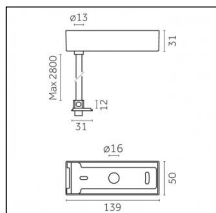

Type: Mounting
 Finishing: Embossed matt black (Standard)
 Description: The set includes guides (2 pcs), steel cables (2 pcs), ceiling roses (2 pcs)

Code 0.26151.0012 - Suspension set with On-Off control gear (with trim)