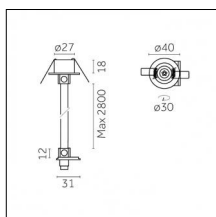

Accessories

Code 0.26153.0012 - Suspension set with On-Off recessed control gear (with trim)

Type: Mounting
Finishing: Embossed matt white (Standard)
Description: The set includes guide, cable gland, cable, recessed control gear box