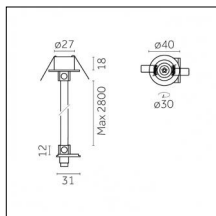

Code 0.26154.0012 - Suspension set with dimmable recessed control gear (with trim)

Type: Mounting
Finishing: Embossed matt white (Standard)
Description: The set includes guide, cable gland, cable, recessed control gear box