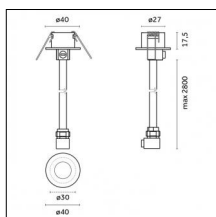

Accessories

Code 0.26829.0031 - Power cable (ON-OFF/BLUETOOTH) with Recessed trimless base - 3000mm

Type: Structural
Finishing: Embossed matt black (Standard)