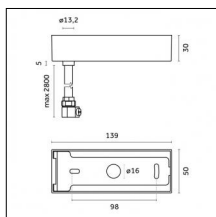

Code 0.26828.0012 - Power cable (DALI/DIMM) with Surface trim base-3000mm

Type: Structural
Finishing: Embossed matt white (Standard)