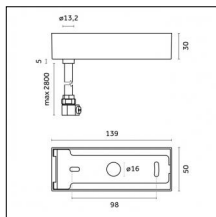

## Accessories

**Code 0.26826.0000 - Suspension set for 3000mm cable with long bracket (1x)**

Type: Structural  
 Finishing: Without finish / Stainless Steel / Natural aluminium (Standard)  
 Description: Long bracket with gripper  $\varnothing$  1,5m, surface ceiling rose, 3000mm cable