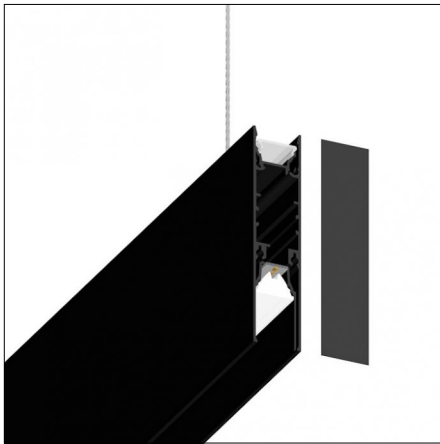

Indoor | Pendants | Traceline Deep Pendant Direct/Indirect

Narrow 11°

01

IP40

850°

Code 0.1P56P.HN01

Light source features

Number of light sources direct light: 1

Source type: LED

Watt: 28W

Lm: 4100lm

Lm/W: 148lm/W

Kelvin/CRI: 4000K / >90

SDCM/L80 B10: < 3 / 50000

Number of light sources indirect light: 1

Source type: LED

Watt: 28W

Lm: 4100lm

Lm/W: 148lm/W

Kelvin/CRI: 4000K / >90

SDCM/L80 B10: < 3 / 50000

Fixture total output: 1968 lm

Fixture efficacy: 62 lm/W

Electrical features

Driver included: YES

Driver position: integrated

Driver type: On-Off 220/240 Vac 50/60 Hz

Total power consumption (LED + DRIVER): 64W

Isolation class: Class II

Optical features

Beam angle: 11°

Interchangeable optic (IOS): NO

Physical features

Material: Extruded aluminum

Diffusing screen: PMMA Lens 11°

Mounting: Suspension

Finishing: Chrome

Notes:

- Maximum length for continuous line configuration with one Power module : 6m (i.e. 1 Power module 3000mm + 1 Continuous 3000mm)

- End caps not included, to be ordered separately

Indirect light:

- Separate switch control for Dimm 1-10 (not 500), DALI and Bluetooth options

- Single switch control for On/Off

Luminaire constructed in conformity with Directives 2014/35/EU (LV), 2014/30/EU (EMC), 2009/125/EC (Ecodesign) with Regulations (EC) No 245/2009, (EU) No 347/2010 and (EU) 2015/1428 (for luminaires with fluorescent and metal halide lamps only), 2009/125/EC (Ecodesign) with Regulations (EU) No 1194/2012 and 2015/1428 (for LED luminaires only), 2011/65/EU (RoHS 2) and 2012/19/EU (WEEE).

Reggiani SPA Illuminazione

Viale Monza, 16 20845 Sovico (MB) Italy
Tel. (+39) 039 2071.1 fax (+39) 039 2071 999

www.reggiani.net
contact@reggiani.net