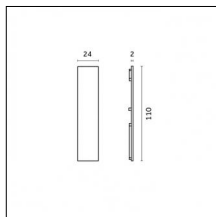

Code 0.26814.0001 - End caps (2x) Traceline Deep Pendant Direct/Indirect

Type: Mounting

Finishing: Chrome