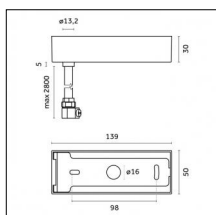

**Code 0.26827.0012 - Power cable (ON-OFF/BLUETOOTH) with Surface trim base-3000mm**

Type: Structural

Finishing: Embossed matt white (Standard)

**Code 0.26827.0031 - Power cable (ON-OFF/BLUETOOTH) with Surface trim base-3000mm**