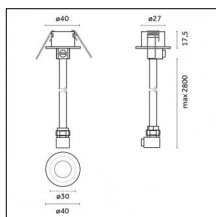

Code 0.26829.0012 - Power cable (ON-OFF/BLUETOOTH) with Recessed trimless base - 3000mm

Type: Structural
Finishing: Embossed matt white (Standard)

Luminaire constructed in conformity with Directives 2014/35/EU (LV), 2014/30/EU (EMC), 2009/125/EC (Ecodesign) with Regulations (EC) No 245/2009, (EU) No 347/2010 and (EU) 2015/1428 (for luminaires with fluorescent and metal halide lamps only), 2009/125/EC (Ecodesign) with Regulations (EU) No 1194/2012 and 2015/1428 (for LED luminaires only), 2011/65/EU (RoHS 2) and 2012/19/EU (WEEE).