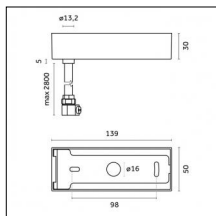

Code 0.26827.0031 - Power cable (ON-OFF/BLUETOOTH) with Surface trim base-3000mm

Type: Structural
Finishing: Embossed matt black (Standard)