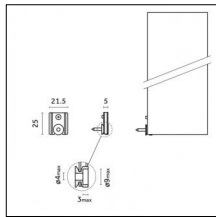

Code 0.26833.0000 - Fixing bracket for surface vertical installatio

Type: Structural
Finishing: Without finish / Stainles Steel / Natural aluminium (Standard)
Description: Traceline Surface/Pendant