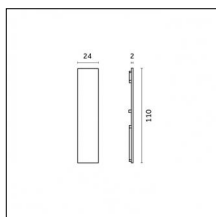

Code 0.26814.0012 - End caps (2x) Traceline Deep Pendant Direct/Indirect

Type: Mounting

Finishing: Embossed matt white (Standard)

Luminaire constructed in conformity with Directives 2014/35/EU (LV), 2014/30/EU (EMC), 2009/125/EC (Ecodesign) with Regulations (EC) No 245/2009, (EU) No 347/2010 and (EU) 2015/1428 (for luminaires with fluorescent and metal halide lamps only), 2009/125/EC (Ecodesign) with Regulations (EU) No 1194/2012 and 2015/1428 (for LED luminaires only), 2011/65/EU (RoHS 2) and 2012/19/EU (WEEE).