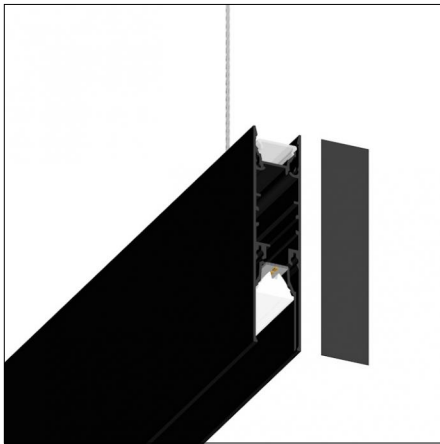

Indoor | Pendants | Traceline Deep Pendant Direct/Indirect

Narrow 11°

01

IP40

850°

Code 0.1N86P.HN01

Light source features

Number of light sources direct light: 1

Source type: LED

Watt: 28W

Lm: 4100lm

Lm/W: 148lm/W

Kelvin/CRI: 4000K / >90

SDCM/L80 B10: < 3 / 50000

Number of light sources indirect light: 1

Source type: LED

Watt: 28W

Lm: 4100lm

Lm/W: 148lm/W

Kelvin/CRI: 4000K / >90

SDCM/L80 B10: < 3 / 50000

Fixture total output: 1968 lm

Fixture efficacy: 62 lm/W

Electrical features

Driver included: YES

Driver position: integrated

Driver type: On-Off 220/240 Vac 50/60 Hz

Total power consumption (LED + DRIVER): 64W

Isolation class: Class II

Optical features

Beam angle: 11°

Interchangeable optic (IOS): NO

Physical features

Material: Extruded aluminum

Diffusing screen: PMMA Lens 11°

Mounting: Suspension

Finishing: Chrome

Notes:

- Maximum length for continuous line configuration with one Power module : 6m (i.e. 1 Power module 3000mm + 1 Continuous 3000mm)

- End caps not included, to be ordered separately

Indirect light:

- Separate switch control for Dimm 1-10 (not 500), DALI and Bluetooth options

- Single switch control for On/Off

Luminaire constructed in conformity with Directives 2014/35/EU (LV), 2014/30/EU (EMC), 2009/125/EC (Ecodesign) with Regulations (EC) No 245/2009, (EU) No 347/2010 and (EU) 2015/1428 (for luminaires with fluorescent and metal halide lamps only), 2009/125/EC (Ecodesign) with Regulations (EU) No 1194/2012 and 2015/1428 (for LED luminaires only), 2011/65/EU (RoHS 2) and 2012/19/EU (WEEE).

Reggiani SPA Illuminazione

Viale Monza, 16 20845 Sovico (MB) Italy
Tel. (+39) 039 2071.1 fax (+39) 039 2071 999

www.reggiani.net
contact@reggiani.net