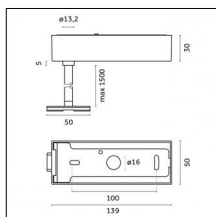

Code 0.26820.0031 - Suspension set with 1,5m tige and long bracket (1x)

Type: Mounting
Finishing: Embossed matt black (Standard)
Description: Ceiling surface base, aluminium box, 1,5m rod, long bracket (1x)