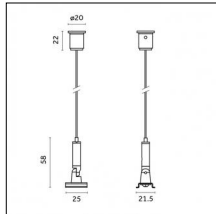

Code 0.26877.0000 - Suspension accessory joint for short brackets (2x)

Type: Structural
Finishing: Without finish / Stainles Steel / Natural aluminium (Standard)