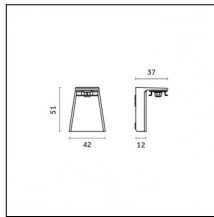

Code 0.26832.0031 - Wall bracket

Type: Structural
Finishing: Embossed matt black (Standard)