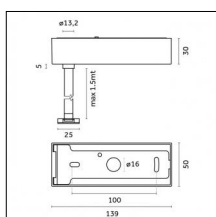

Code 0.26831.0031 - Suspension set with 1,5m tige - short brackets (2x)

Type: Structural
Finishing: Embossed matt black (Standard)
Description: Ceiling surface base, aluminium box, 1,5m rod, short brackets (2x)