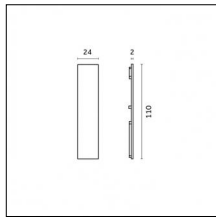

Code 0.26814.00B0 - End caps (2x) Traceline Deep Pendant Direct/Indirect

Type: Mounting
Finishing: Royal matt black