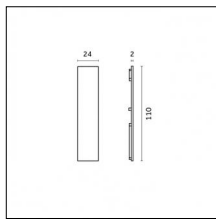

Code 0.26814.0031 - End caps (2x) Traceline Deep Pendant Direct/Indirect

Type: Mounting
Finishing: Embossed matt black (Standard)