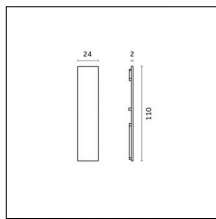

### Code 0.26814.0012 - End caps (2x) Traceline Deep Pendant Direct/Indirect

Type: Mounting  
Finishing: Embossed matt white (Standard)