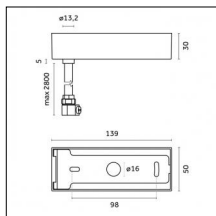

Code 0.26827.0012 - Power cable (ON-OFF/BLUETOOTH) with Surface trim base-3000mm

Type: Structural
Finishing: Embossed matt white (Standard)