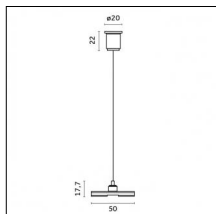

Accessories

Code 0.26826.0000 - Suspension set for 3000mm cable with long bracket (1x)

Type: Structural

Finishing: Without finish / Stainless Steel / Natural aluminium (Standard)

Description: Long bracket with gripper $\varnothing$ 1,5m, surface ceiling rose, 3000mm cable