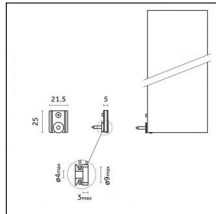

Code 0.26833.0000 - Fixing bracket for surface vertical installatio

Type: Structural
Finishing: Without finish / Stainles Steel / Natural aluminium (Standard)
Description: Traceline Surface/Pendant