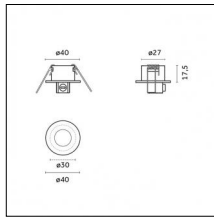

Accessories

Code 0.26882.0012 - Surface trimless base (without cable)

Finishing: Embossed matt white (Standard)