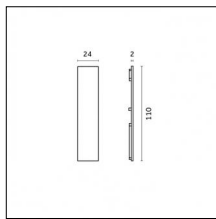

Code 0.26814.00M0 - End caps (2x) Traceline Deep Pendant Direct/Indirect

Type: Mounting
Finishing: Brushed aluminum