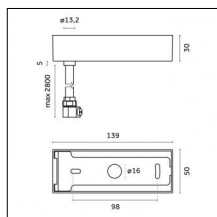

Code 0.26828.0012 - Power cable (DALI/DIMM) with Surface trim base-3000mm

Type: Structural
Finishing: Embossed matt white (Standard)