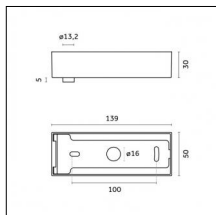

Code 0.26881.0031 - Surface trim base (without cable)

Finishing: Embossed matt black (Standard)