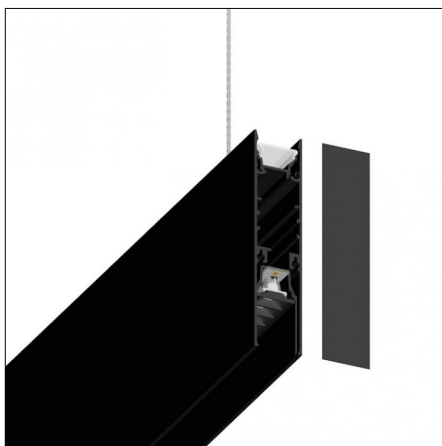

Indoor | Pendants | Traceline Deep Pendant Direct/Indirect

Very wide 40°

01

IP20

850°

Code 0.2N85N.HC01

Light source features

Number of light sources: 2

Source type: LED

Watt: 21W

Lm: 2912lm

Lm/W: 143lm/W

Kelvin/CRI: 3000K / >95

SDCM/L80 B10: < 3 / 50000

Fixture total output: 1375 lm

Fixture efficacy: 57 lm/W

Electrical features

Driver included: YES

Driver position: integrated

Driver type: On-Off 220/240 Vac 50/60 Hz

Total power consumption (LED + DRIVER): 56.2W

Isolation class: Class II

Optical features

Beam angle: 40°

Interchangeable optic (IOS): NO

UGR : < 16

Physical features

Material: Extruded aluminum

Diffusing screen: Dark Performance

Mounting: Suspension

Finishing: Chrome

Notes:

- Maximum length for continuous line configuration with one Power module : 6m (i.e. 1 Power module 3000mm + 1 Continuous 3000mm)

- End caps not included, to be ordered separately

Indirect light:

- Separate switch control for Dimm 1-10 (not 500), DALI and Bluetooth options

- Single switch control for On/Off

Luminaire constructed in conformity with Directives 2014/35/EU (LV), 2014/30/EU (EMC), 2009/125/EC (Ecodesign) with Regulations (EC) No 245/2009, (EU) No 347/2010 and (EU) 2015/1428 (for luminaires with fluorescent and metal halide lamps only), 2009/125/EC (Ecodesign) with Regulations (EU) No 1194/2012 and 2015/1428 (for LED luminaires only), 2011/65/EU (RoHS 2) and 2012/19/EU (WEEE).

Reggiani SPA Illuminazione

Viale Monza, 16 20845 Sovico (MB) Italy
Tel. (+39) 039 2071.1 fax (+39) 039 2071 999

www.reggiani.net
contact@reggiani.net