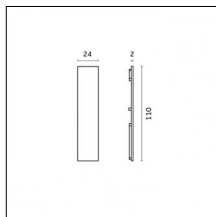

Code 0.26814.00E0 - End caps (2x) Traceline Deep Pendant Direct/Indirect

Type: Mounting
Finishing: Brushed gold