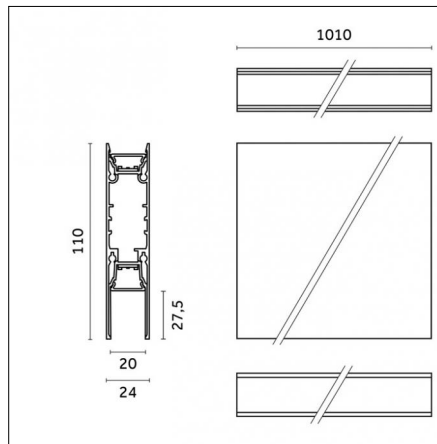

Indoor | Pendants | Traceline Deep Pendant Direct/Indirect

Very wide 70°/90°

Code 0.1P54T.HN01

Light source features

Number of light sources direct light: 1

Source type: LED

Watt: 7.3W

Lm: 1172lm

Lm/W: 160lm/W

Kelvin/CRI: 4000K / >90

SDCM/L80 B10: < 3 / 50000

Number of light sources indirect light: 1

Source type: LED

Watt: 28W

Lm: 4100lm

Lm/W: 148lm/W

Kelvin/CRI: 4000K / >90

SDCM/L80 B10: < 3 / 50000

Fixture total output: 397 lm

Fixture efficacy: 50 lm/W

Electrical features

Driver included: YES

Driver position: integrated

Driver type: On-Off 220/240 Vac 50/60 Hz

Total power consumption (LED + DRIVER): 39W

Isolation class: Class II

Optical features

Beam angle: 70°/90°

Interchangeable optic (IOS): NO

Physical features

Material: Extruded aluminum

Diffusing screen: Micro Prismatic

Mounting: Suspension

Finishing: Chrome

Notes:

- Maximum length for continuous line configuration with one Power module : 6m (i.e. 1 Power module 3000mm + 1 Continuous 3000mm)

- End caps not included, to be ordered separately

Indirect light:

- Separate switch control for Dimm 1-10 (not 500), DALI and Bluetooth options

- Single switch control for On/Off

Luminaire constructed in conformity with Directives 2014/35/EU (LV), 2014/30/EU (EMC), 2009/125/EC (Ecodesign) with Regulations (EC) No 245/2009, (EU) No 347/2010 and (EU) 2015/1428 (for luminaires with fluorescent and metal halide lamps only), 2009/125/EC (Ecodesign) with Regulations (EU) No 1194/2012 and 2015/1428 (for LED luminaires only), 2011/65/EU (RoHS 2) and 2012/19/EU (WEEE).

Reggiani SPA Illuminazione

Viale Monza, 16 20845 Sovico (MB) Italy
Tel. (+39) 039 2071.1 fax (+39) 039 2071 999

www.reggiani.net
contact@reggiani.net