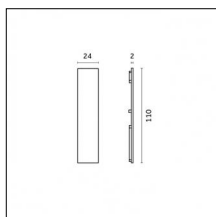

Code 0.26814.0001 - End caps (2x) Traceline Deep Pendant Direct/Indirect

Type: Mounting

Finishing: Chrome