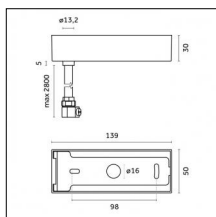

Code 0.26828.0031 - Power cable (DALI/DIMM) with Surface trim base-3000mm

Type: Structural
Finishing: Embossed matt black (Standard)

Luminaire constructed in conformity with Directives 2014/35/EU (LV), 2014/30/EU (EMC), 2009/125/EC (Ecodesign) with Regulations (EC) No 245/2009, (EU) No 347/2010 and (EU) 2015/1428 (for luminaires with fluorescent and metal halide lamps only), 2009/125/EC (Ecodesign) with Regulations (EU) No 1194/2012 and 2015/1428 (for LED luminaires only), 2011/65/EU (RoHS 2) and 2012/19/EU (WEEE).