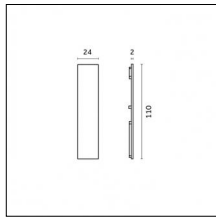

Accessories

Code 0.26814.0031 - End caps (2x) Traceline Deep Pendant Direct/Indirect

Type: Mounting
Finishing: Embossed matt black (Standard)