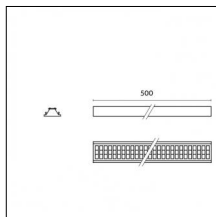

Code 0.26805.0000 - Dark Grid diffuser (UGR)