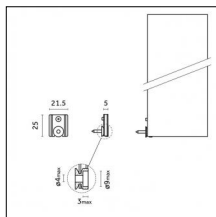

Code 0.26833.0000 - Fixing bracket for surface vertical installatio

Type: Structural
Finishing: Without finish / Stainles Steel / Natural aluminium (Standard)
Description: Traceline Surface/Pendant