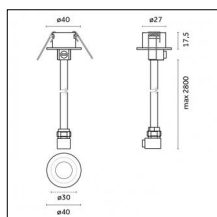

Code 0.26829.0031 - Power cable (ON-OFF/BLUETOOTH) with Recessed trimless base - 3000mm

Type: Structural
Finishing: Embossed matt black (Standard)