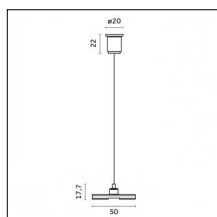

### Code 0.26826.0000 - Suspension set for 3000mm cable with long bracket (1x)

Type: Structural  
 Finishing: Without finish / Stainless Steel / Natural aluminium (Standard)  
 Description: Long bracket with gripper Ø 1,5m, surface ceiling rose, 3000mm cable