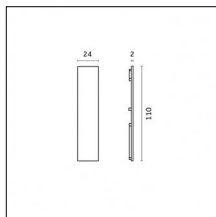

Code 0.26814.0012 - End caps (2x) Traceline Deep Pendant Direct/Indirect

Type: Mounting

Finishing: Embossed matt white (Standard)

Luminaire constructed in conformity with Directives 2014/35/EU (LV), 2014/30/EU (EMC), 2009/125/EC (Ecodesign) with Regulations (EC) No 245/2009, (EU) No 347/2010 and (EU) 2015/1428 (for luminaires with fluorescent and metal halide lamps only), 2009/125/EC (Ecodesign) with Regulations (EU) No 1194/2012 and 2015/1428 (for LED luminaires only), 2011/65/EU (RoHS 2) and 2012/19/EU (WEEE).