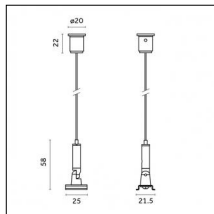

Code 0.26877.0000 - Suspension accessory joint for short brackets (2x)

Type: Structural
Finishing: Without finish / Stainles Steel / Natural aluminium (Standard)