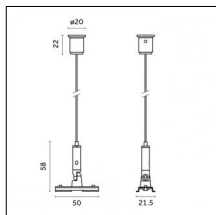

Code 0.26878.0000 - Suspension accessory joint for long bracket

Type: Structural
Finishing: Without finish / Stainles Steel / Natural aluminium (Standard)