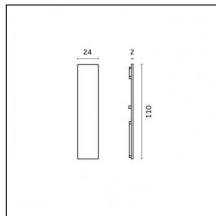

Code 0.26814.00C0 - End caps (2x) Traceline Deep Pendant Direct/Indirect

Type: Mounting
Finishing: Royal matt white