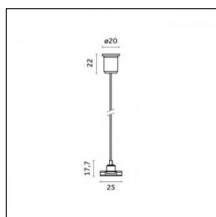

Code 0.26825.0000 - Suspension set for 3000mm cable with short brackets (2x)

Type: Structural

Finishing: Without finish / Stainless Steel / Natural aluminium (Standard)

Description: Short brackets (2x) with gripper Ø 1,5m, surface ceiling rose, 3000mm cable