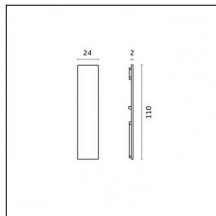

Code 0.26814.00T1 - End caps (2x) Traceline Deep Pendant Direct/Indirect

Type: Mounting
Finishing: Anodized Bronze