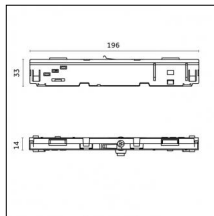

Code 0.26883.0000 - On/Off power adapter

Finishing: Without finish / Stainless Steel / Natural aluminium (Standard)
Description: Suspension set for 3-phase track (without cable)