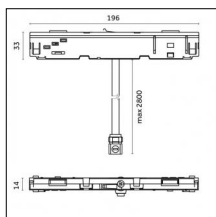

Code 0.26824.0021 - Power adapter DALI/dimm for 3-phase track suspension kit

Type: Mounting

Finishing: Black (Standard)

Luminaire constructed in conformity with Directives 2014/35/EU (LV), 2014/30/EU (EMC), 2009/125/EC (Ecodesign) with Regulations (EC) No 245/2009, (EU) No 347/2010 and (EU) 2015/1428 (for luminaires with fluorescent and metal halide lamps only), 2009/125/EC (Ecodesign) with Regulations (EU) No 1194/2012 and 2015/1428 (for LED luminaires only), 2011/65/EU (RoHS 2) and 2012/19/EU (WEEE).