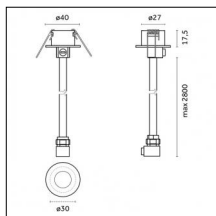

Code 0.26830.0031 - Power cable (DALI/DIMM) with Recessed trimless base - 3000mm

Type: Structural
Finishing: Embossed matt black (Standard)