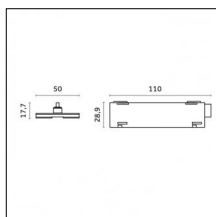

Code 0.26821.0012 - Suspension set for 3-phase track - Short brackets (2x)

Type: Mounting
Finishing: Embossed matt white (Standard)
Description: Ghosttrack adapters (2x) for 3-phase track, 3000m cables, short brackets (2x)