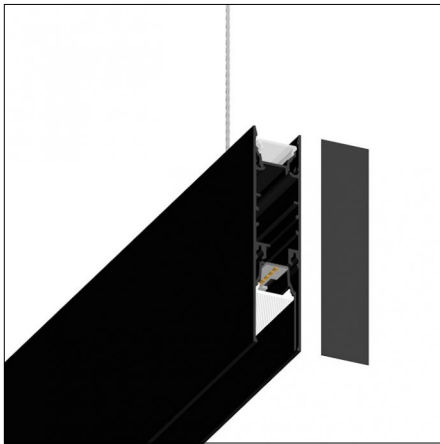

Indoor | Pendants | Traceline Deep Pendant Direct/Indirect

Very wide 70°/90°

Code 0.1N84T.HN01

Light source features

Number of light sources direct light: 1

Source type: LED

Watt: 7.3W

Lm: 1172lm

Lm/W: 160lm/W

Kelvin/CRI: 4000K / >90

SDCM/L80 B10: < 3 / 50000

Number of light sources indirect light: 1

Source type: LED

Watt: 28W

Lm: 4100lm

Lm/W: 148lm/W

Kelvin/CRI: 4000K / >90

SDCM/L80 B10: < 3 / 50000

Fixture total output: 397 lm

Fixture efficacy: 50 lm/W

Electrical features

Driver included: YES

Driver position: integrated

Driver type: On-Off 220/240 Vac 50/60 Hz

Total power consumption (LED + DRIVER): 39W

Isolation class: Class II

Optical features

Beam angle: 70°/90°

Interchangeable optic (IOS): NO

Physical features

Material: Extruded aluminum

Diffusing screen: Micro Prismatic

Mounting: Suspension

Finishing: Chrome

Notes:

- Maximum length for continuous line configuration with one Power module : 6m (i.e. 1 Power module 3000mm + 1 Continuous 3000mm)

- End caps not included, to be ordered separately

Indirect light:

- Separate switch control for Dimm 1-10 (not 500), DALI and Bluetooth options

- Single switch control for On/Off

Luminaire constructed in conformity with Directives 2014/35/EU (LV), 2014/30/EU (EMC), 2009/125/EC (Ecodesign) with Regulations (EC) No 245/2009, (EU) No 347/2010 and (EU) 2015/1428 (for luminaires with fluorescent and metal halide lamps only), 2009/125/EC (Ecodesign) with Regulations (EU) No 1194/2012 and 2015/1428 (for LED luminaires only), 2011/65/EU (RoHS 2) and 2012/19/EU (WEEE).

Reggiani SPA Illuminazione

Viale Monza, 16 20845 Sovico (MB) Italy
Tel. (+39) 039 2071.1 fax (+39) 039 2071 999

www.reggiani.net
contact@reggiani.net