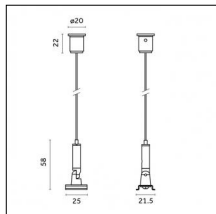

Code 0.26877.0000 - Suspension accessory joint for short brackets (2x)

Type: Structural
Finishing: Without finish / Stainless Steel / Natural aluminium (Standard)