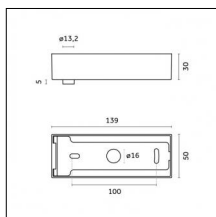

Code 0.26881.0012 - Surface trim base (without cable)

Finishing: Embossed matt white (Standard)