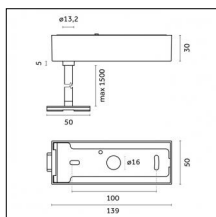

Type: Mounting  
Finishing: Anodized Bronze

**Code 0.26820.0012 - Suspension set with 1,5m tige and long bracket (1x)**

Type: Mounting  
Finishing: Embossed matt white (Standard)  
Description: Ceiling surface base, aluminium box, 1,5m rod, long bracket (1x)