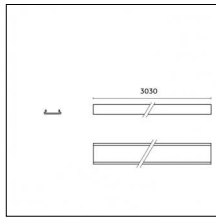

Accessories

Code 0.26801.0000 - Opal Diffuser T 55% 3000mm

Type: Optical

Finishing: Without finish / Stainles Steel / Natural aluminium (Standard)