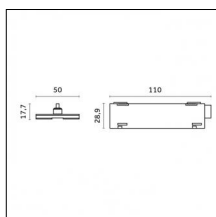

Accessories

Code 0.26821.0012 - Suspension set for 3-phase track - Short brackets (2x)

Type: Mounting

Finishing: Embossed matt white (Standard)

Description: Ghostrack adapters (2x) for 3-phase track, 3000m cables, short brackets (2x)