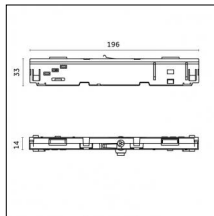

Code 0.26883.0000 - On/Off power adapter

Finishing: Without finish / Stainles Steel / Natural aluminium (Standard)
Description: Suspension set for 3-phase track (without cable)