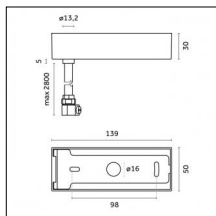

Code 0.26827.0031 - Power cable (ON-OFF/BLUETOOTH) with Surface trim base-3000mm

Type: Structural

Finishing: Embossed matt black (Standard)