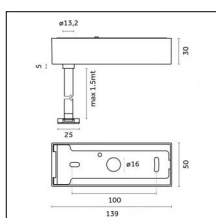

Code 0.26831.0031 - Suspension set with 1,5m tige - short brackets (2x)

Type: Structural
Finishing: Embossed matt black (Standard)
Description: Ceiling surface base, aluminium box, 1,5m rod, short brackets (2x)

Luminaire constructed in conformity with Directives 2014/35/EU (LV), 2014/30/EU (EMC), 2009/125/EC (Ecodesign) with Regulations (EC) No 245/2009, (EU) No 347/2010 and (EU) 2015/1428 (for luminaires with fluorescent and metal halide lamps only), 2009/125/EC (Ecodesign) with Regulations (EU) No 1194/2012 and 2015/1428 (for LED luminaires only), 2011/65/EU (RoHS 2) and 2012/19/EU (WEEE).