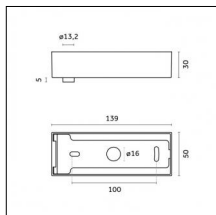

### Code 0.26881.0012 - Surface trim base (without cable)

Finishing: Embossed matt white (Standard)