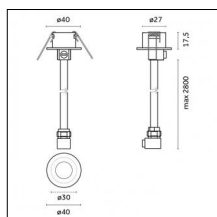

Accessories

Code 0.26829.0012 - Power cable (ON-OFF/BLUETOOTH) with Recessed trimless base - 3000mm

Type: Structural
Finishing: Embossed matt white (Standard)