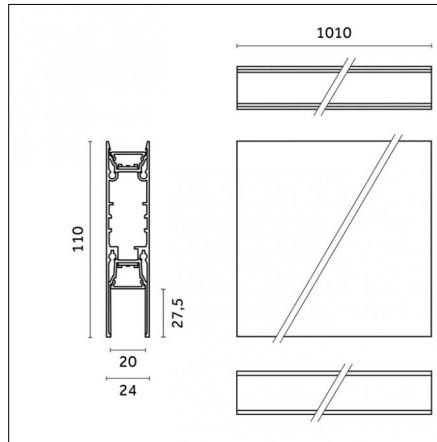

Indoor | Pendants | Traceline Deep Pendant Direct/Indirect

Very wide 110°

Code 0.1P54R.HN01

Light source features

Number of light sources direct light: 1

Source type: LED

Watt: 7.3W

Lm: 1172lm

Lm/W: 160lm/W

Kelvin/CRI: 4000K / >90

SDCM/L80 B10: < 3 / 50000

Number of light sources indirect light: 1

Source type: LED

Watt: 7.3W

Lm: 1172lm

Lm/W: 160lm/W

Kelvin/CRI: 4000K / >90

SDCM/L80 B10: < 3 / 50000

Fixture total output: 484 lm

Fixture efficacy: 61 lm/W

Electrical features

Driver included: YES

Driver position: integrated

Driver type: On-Off 220/240 Vac 50/60 Hz

Total power consumption (LED + DRIVER): 39W

Isolation class: Class II

Optical features

Beam angle: 110°

Interchangeable optic (IOS): NO

Physical features

Material: Extruded aluminum

Diffusing screen: Opal

Mounting: Suspension

Finishing: Chrome

Notes:

- Maximum length for continuous line configuration with one Power module : 6m (i.e. 1 Power module 3000mm + 1 Continuous 3000mm)

- End caps not included, to be ordered separately

Indirect light:

- Separate switch control for Dimm 1-10 (not 500), DALI and Bluetooth options

- Single switch control for On/Off

- Indirect light diffuser: T 70% - Direct light diffuser: T 55%

Luminaire constructed in conformity with Directives 2014/35/EU (LV), 2014/30/EU (EMC), 2009/125/EC (Ecodesign) with Regulations (EC) No 245/2009, (EU) No 347/2010 and (EU) 2015/1428 (for luminaires with fluorescent and metal halide lamps only), 2009/125/EC (Ecodesign) with Regulations (EU) No 1194/2012 and 2015/1428 (for LED luminaires only), 2011/65/EU (RoHS 2) and 2012/19/EU (WEEE).

Reggiani SPA Illuminazione

Viale Monza, 16 20845 Sovico (MB) Italy
Tel. (+39) 039 2071.1 fax (+39) 039 2071 999

www.reggiani.net
contact@reggiani.net