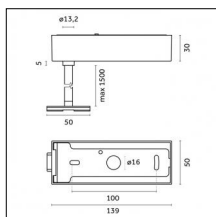

Code 0.26820.0031 - Suspension set with 1,5m tige and long bracket (1x)

Type: Mounting
Finishing: Embossed matt black (Standard)
Description: Ceiling surface base, aluminium box, 1,5m rod, long bracket (1x)

Luminaire constructed in conformity with Directives 2014/35/EU (LV), 2014/30/EU (EMC), 2009/125/EC (Ecodesign) with Regulations (EC) No 245/2009, (EU) No 347/2010 and (EU) 2015/1428 (for luminaires with fluorescent and metal halide lamps only), 2009/125/EC (Ecodesign) with Regulations (EU) No 1194/2012 and 2015/1428 (for LED luminaires only), 2011/65/EU (RoHS 2) and 2012/19/EU (WEEE).