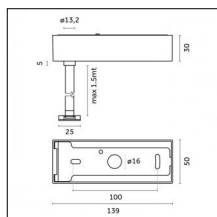

Code 0.26831.0031 - Suspension set with 1,5m tige - short brackets (2x)

Type: Structural
Finishing: Embossed matt black (Standard)
Description: Ceiling surface base, aluminium box, 1,5m rod, short brackets (2x)

Luminaire constructed in conformity with Directives 2014/35/EU (LV), 2014/30/EU (EMC), 2009/125/EC (Ecodesign) with Regulations (EC) No 245/2009, (EU) No 347/2010 and (EU) 2015/1428 (for luminaires with fluorescent and metal halide lamps only), 2009/125/EC (Ecodesign) with Regulations (EU) No 1194/2012 and 2015/1428 (for LED luminaires only), 2011/65/EU (RoHS 2) and 2012/19/EU (WEEE).