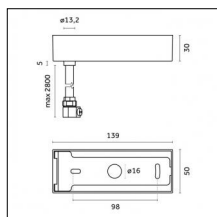

Code 0.26828.0031 - Power cable (DALI/DIMM) with Surface trim base-3000mm

Type: Structural
Finishing: Embossed matt black (Standard)