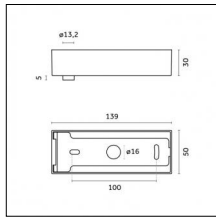

Accessories

Code 0.26881.0031 - Surface trim base (without cable)

Finishing: Embossed matt black (Standard)