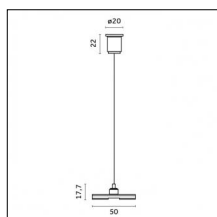

Code 0.26826.0000 - Suspension set for 3000mm cable with long bracket (1x)

Type: Structural
Finishing: Without finish / Stainless Steel / Natural aluminium (Standard)
Description: Long bracket with gripper Ø 1,5m, surface ceiling rose, 3000mm cable