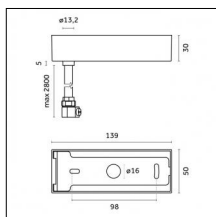

Code 0.26828.0031 - Power cable (DALI/DIMM) with Surface trim base- 3000mm

Type: Structural
Finishing: Embossed matt black (Standard)