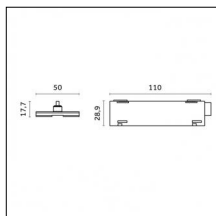

Code 0.26822.0031 - Suspension set for 3-phase track - long bracket (1x)

Type: Mounting

Finishing: Embossed matt black (Standard)

Description: Ghostrack adapter for 3-phase track, 3000m cable, long bracket (1x)