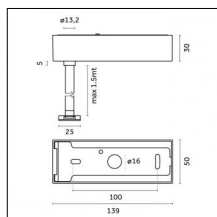

Code 0.26831.0012 - Suspension set with 1,5m tige - short brackets (2x)

Type: Structural
Finishing: Embossed matt white (Standard)
Description: Ceiling surface base, aluminium box, 1,5m rod, short brackets (2x)