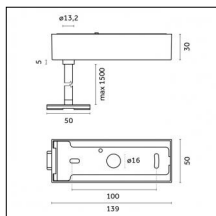

Code 0.26820.0012 - Suspension set with 1,5m tige and long bracket (1x)

Type: Mounting
Finishing: Embossed matt white (Standard)
Description: Ceiling surface base, aluminium box, 1,5m rod, long bracket (1x)