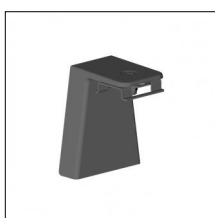

Code 0.26832.0012 - Wall bracket

Type: Structural
Finishing: Embossed matt white (Standard)