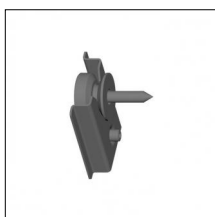

Code 0.26833.0000 - Fixing bracket for surface vertical installatio

Type: Structural
Finishing: Without finish / Stainles Steel / Natural aluminium (Standard)
Description: Traceline Surface/Pendant