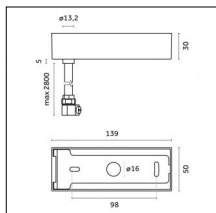

**Code 0.26827.0012 - Power cable (ON-OFF/BLUETOOTH) with Surface trim base-3000mm**

Type: Structural

Finishing: Embossed matt white (Standard)

**Code 0.26827.0031 - Power cable (ON-OFF/BLUETOOTH) with Surface trim base-3000mm**