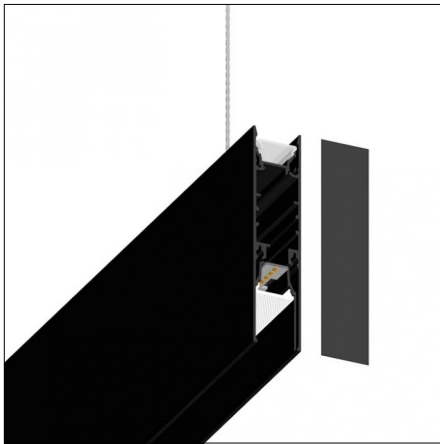

Indoor | Pendants | Traceline Deep Pendant Direct/Indirect

Very wide 70°/90°

Code 0.1P54T.HN01

Light source features

Number of light sources direct light: 1

Source type: LED

Watt: 7.3W

Lm: 1172lm

Lm/W: 160lm/W

Kelvin/CRI: 4000K / >90

SDCM/L80 B10: < 3 / 50000

Number of light sources indirect light: 1

Source type: LED

Watt: 28W

Lm: 4100lm

Lm/W: 148lm/W

Kelvin/CRI: 4000K / >90

SDCM/L80 B10: < 3 / 50000

Fixture total output: 397 lm

Fixture efficacy: 50 lm/W

Electrical features

Driver included: YES

Driver position: integrated

Driver type: On-Off 220/240 Vac 50/60 Hz

Total power consumption (LED + DRIVER): 39W

Isolation class: Class II

Optical features

Beam angle: 70°/90°

Interchangeable optic (IOS): NO

Physical features

Material: Extruded aluminum

Diffusing screen: Micro Prismatic

Mounting: Suspension

Finishing: Chrome

Notes:

- Maximum length for continuous line configuration with one Power module : 6m (i.e. 1 Power module 3000mm + 1 Continuous 3000mm)

- End caps not included, to be ordered separately

Indirect light:

- Separate switch control for Dimm 1-10 (not 500), DALI and Bluetooth options

- Single switch control for On/Off

Luminaire constructed in conformity with Directives 2014/35/EU (LV), 2014/30/EU (EMC), 2009/125/EC (Ecodesign) with Regulations (EC) No 245/2009, (EU) No 347/2010 and (EU) 2015/1428 (for luminaires with fluorescent and metal halide lamps only), 2009/125/EC (Ecodesign) with Regulations (EU) No 1194/2012 and 2015/1428 (for LED luminaires only), 2011/65/EU (RoHS 2) and 2012/19/EU (WEEE).

Reggiani SPA Illuminazione

Viale Monza, 16 20845 Sovico (MB) Italy
Tel. (+39) 039 2071.1 fax (+39) 039 2071 999

www.reggiani.net
contact@reggiani.net