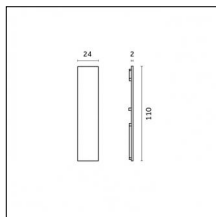

Code 0.26814.00E0 - End caps (2x) Traceline Deep Pendant Direct/Indirect

Type: Mounting
Finishing: Brushed gold

Luminaire constructed in conformity with Directives 2014/35/EU (LV), 2014/30/EU (EMC), 2009/125/EC (Ecodesign) with Regulations (EC) No 245/2009, (EU) No 347/2010 and (EU) 2015/1428 (for luminaires with fluorescent and metal halide lamps only), 2009/125/EC (Ecodesign) with Regulations (EU) No 1194/2012 and 2015/1428 (for LED luminaires only), 2011/65/EU (RoHS 2) and 2012/19/EU (WEEE).