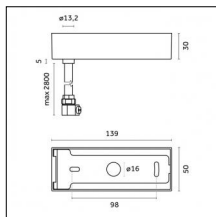

**Code 0.26827.0012 - Power cable (ON-OFF/BLUETOOTH) with Surface trim base-3000mm**

Type: Structural

Finishing: Embossed matt white (Standard)

**Code 0.26827.0031 - Power cable (ON-OFF/BLUETOOTH) with Surface trim base-3000mm**