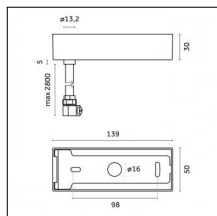

Code 0.26827.0031 - Power cable (ON-OFF/BLUETOOTH) with Surface trim base-3000mm

Type: Structural
Finishing: Embossed matt black (Standard)