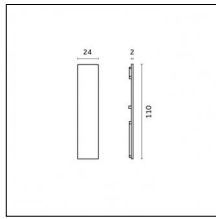

Accessories

Code 0.26814.0031 - End caps (2x) Traceline Deep Pendant Direct/Indirect

Type: Mounting
Finishing: Embossed matt black (Standard)