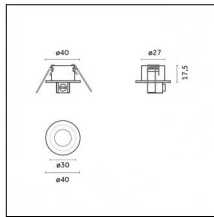

Code 0.26882.0031 - Surface trimless base (without cable)

Finishing: Embossed matt black (Standard)