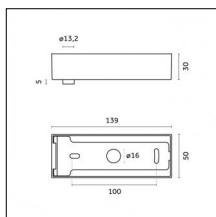

Code 0.26881.0031 - Surface trim base (without cable)

Finishing: Embossed matt black (Standard)