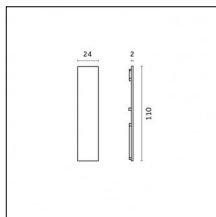

Code 0.26814.00B0 - End caps (2x) Traceline Deep Pendant Direct/Indirect

Type: Mounting
Finishing: Royal matt black