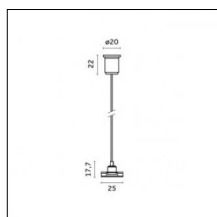

Accessories

Code 0.26825.0000 - Suspension set for 3000mm cable with short brackets (2x)

Type: Structural
Finishing: Without finish / Stainless Steel / Natural aluminium (Standard)
Description: Short brackets (2x) with gripper Ø 1,5m, surface ceiling rose, 3000mm cable