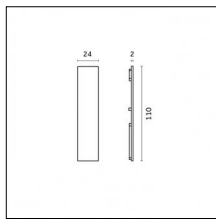

Code 0.26814.00B0 - End caps (2x) Traceline Deep Pendant Direct/Indirect

Type: Mounting
Finishing: Royal matt black