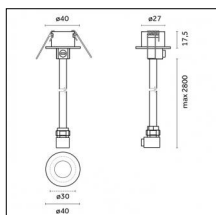

Type: Structural

Finishing: Embossed matt black (Standard)

**Code 0.26829.0012 - Power cable (ON-OFF/BLUETOOTH) with Recessed trimless base - 3000mm**

Type: Structural

Finishing: Embossed matt white (Standard)