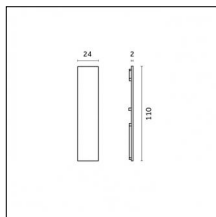

Code 0.26814.00L0 - End caps (2x) Traceline Deep Pendant Direct/Indirect

Type: Mounting
Finishing: Antiqued brushed bronze

Luminaire constructed in conformity with Directives 2014/35/EU (LV), 2014/30/EU (EMC), 2009/125/EC (Ecodesign) with Regulations (EC) No 245/2009, (EU) No 347/2010 and (EU) 2015/1428 (for luminaires with fluorescent and metal halide lamps only), 2009/125/EC (Ecodesign) with Regulations (EU) No 1194/2012 and 2015/1428 (for LED luminaires only), 2011/65/EU (RoHS 2) and 2012/19/EU (WEEE).