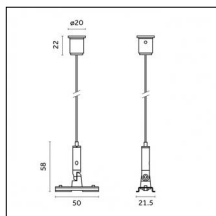

Code 0.26878.0000 - Suspension accessory joint for long bracket

Type: Structural
Finishing: Without finish / Stainles Steel / Natural aluminium (Standard)