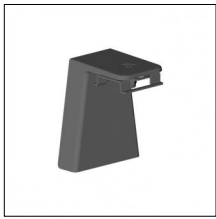

Accessories

Code 0.26832.0012 - Wall bracket

Type: Structural
Finishing: Embossed matt white (Standard)