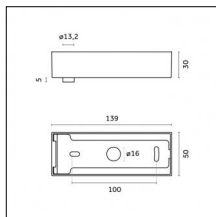

Code 0.26881.0012 - Surface trim base (without cable)

Finishing: Embossed matt white (Standard)