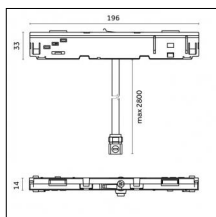

Code 0.26824.0021 - Power adapter DALI/dimm for 3-phase track suspension kit

Type: Mounting

Finishing: Black (Standard)