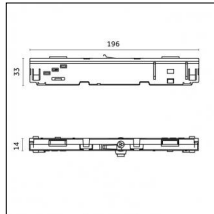

Code 0.26884.0000 - DALI/Dimm power adapter

Finishing: Without finish / Stainles Steel / Natural aluminium (Standard)
Description: Suspension set for 3-phase track (without cable)