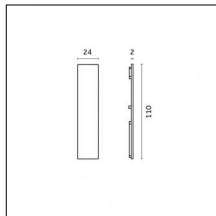

Code 0.26814.00B0 - End caps (2x) Traceline Deep Pendant Direct/Indirect

Type: Mounting
Finishing: Royal matt black