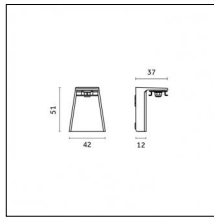

Accessories

Code 0.26832.0012 - Wall bracket

Type: Structural
Finishing: Embossed matt white (Standard)