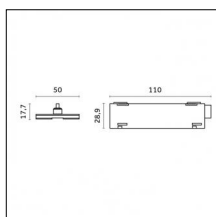

Code 0.26821.0031 - Suspension set for 3-phase track - Short brackets (2x)

Type: Mounting
Finishing: Embossed matt black (Standard)
Description: Ghostrack adapters (2x) for 3-phase track, 3000m cables, short brackets (2x)