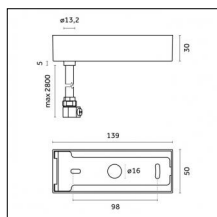

Code 0.26828.0031 - Power cable (DALI/DIMM) with Surface trim base-3000mm

Type: Structural
Finishing: Embossed matt black (Standard)

Luminaire constructed in conformity with Directives 2014/35/EU (LV), 2014/30/EU (EMC), 2009/125/EC (Ecodesign) with Regulations (EC) No 245/2009, (EU) No 347/2010 and (EU) 2015/1428 (for luminaires with fluorescent and metal halide lamps only), 2009/125/EC (Ecodesign) with Regulations (EU) No 1194/2012 and 2015/1428 (for LED luminaires only), 2011/65/EU (RoHS 2) and 2012/19/EU (WEEE).