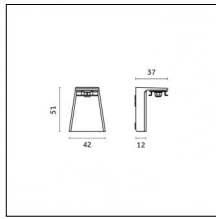

Accessories

Code 0.26832.0031 - Wall bracket

Type: Structural
Finishing: Embossed matt black (Standard)