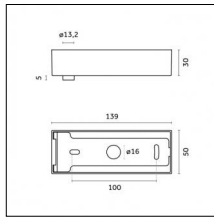

Accessories

Code 0.26881.0031 - Surface trim base (without cable)

Finishing: Embossed matt black (Standard)