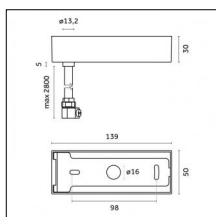

## Accessories

**Code 0.26826.0000 - Suspension set for 3000mm cable with long bracket (1x)**

Type: Structural

Finishing: Without finish / Stainless Steel / Natural aluminium (Standard)

Description: Long bracket with gripper  $\varnothing$  1,5m, surface ceiling rose, 3000mm cable