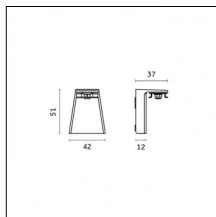

Accessories

Code 0.26832.0031 - Wall bracket

Type: Structural
Finishing: Embossed matt black (Standard)