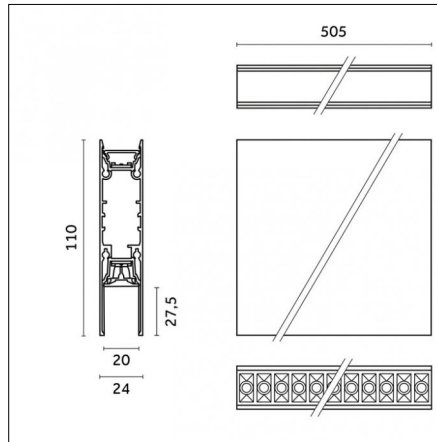

Indoor | Pendants | Traceline Deep Pendant Direct/Indirect

Very wide 40°

Code 0.2N82N.HC01

Light source features

Number of light sources direct light: 1

Source type: LED

Watt: 10.5W

Lm: 1456lm

Lm/W: 143lm/W

Kelvin/CRI: 3000K / >95

SDCM/L80 B10: < 3 / 50000

Number of light sources indirect light: 1

Source type: LED

Watt: 14W

Lm: 2050lm

Lm/W: 148lm/W

Kelvin/CRI: 3000K / >95

SDCM/L80 B10: < 3 / 50000

Fixture total output: 690 lm

Fixture efficacy: 57 lm/W

Electrical features

Driver included: YES

Driver position: integrated

Driver type: On-Off 220/240 Vac 50/60 Hz

Total power consumption (LED + DRIVER): 28.1W

Isolation class: Class II

Optical features

Beam angle: 40°

Interchangeable optic (IOS): NO

UGR : < 16

Physical features

Material: Extruded aluminum

Diffusing screen: Dark Performance

Mounting: Suspension

Finishing: Chrome

Notes:

- Maximum length for continuous line configuration with one Power module : 6m (i.e. 1 Power module 3000mm + 1 Continuous 3000mm)

- End caps not included, to be ordered separately

Indirect light:

- Separate switch control for Dimm 1-10 (not 500), DALI and Bluetooth options

- Single switch control for On/Off

Luminaire constructed in conformity with Directives 2014/35/EU (LV), 2014/30/EU (EMC), 2009/125/EC (Ecodesign) with Regulations (EC) No 245/2009, (EU) No 347/2010 and (EU) 2015/1428 (for luminaires with fluorescent and metal halide lamps only), 2009/125/EC (Ecodesign) with Regulations (EU) No 1194/2012 and 2015/1428 (for LED luminaires only), 2011/65/EU (RoHS 2) and 2012/19/EU (WEEE).

Reggiani SPA Illuminazione

Viale Monza, 16 20845 Sovico (MB) Italy
Tel. (+39) 039 2071.1 fax (+39) 039 2071 999

www.reggiani.net
contact@reggiani.net