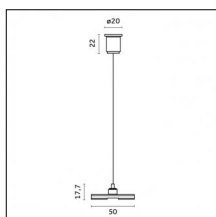

Code 0.26826.0000 - Suspension set for 3000mm cable with long bracket (1x)

Type: Structural
Finishing: Without finish / Stainless Steel / Natural aluminium (Standard)
Description: Long bracket with gripper Ø 1,5m, surface ceiling rose, 3000mm cable