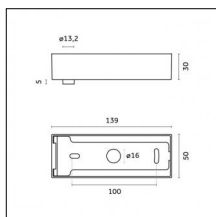

Code 0.26881.0031 - Surface trim base (without cable)

Finishing: Embossed matt black (Standard)

Luminaire constructed in conformity with Directives 2014/35/EU (LV), 2014/30/EU (EMC), 2009/125/EC (Ecodesign) with Regulations (EC) No 245/2009, (EU) No 347/2010 and (EU) 2015/1428 (for luminaires with fluorescent and metal halide lamps only), 2009/125/EC (Ecodesign) with Regulations (EU) No 1194/2012 and 2015/1428 (for LED luminaires only), 2011/65/EU (RoHS 2) and 2012/19/EU (WEEE).