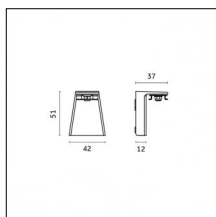

Code 0.26832.0012 - Wall bracket

Type: Structural
Finishing: Embossed matt white (Standard)