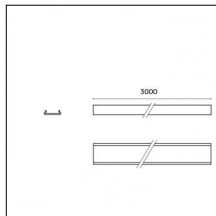

Code 0.26804.0000 - Black Frosted diffuser L3000mm

Type: Optical

Finishing: Without finish / Stainles Steel / Natural aluminium (Standard)