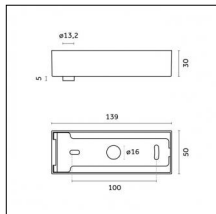

Code 0.26881.0012 - Surface trim base (without cable)

Finishing: Embossed matt white (Standard)