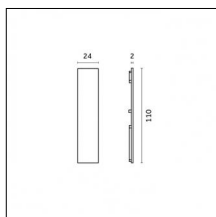

Code 0.26814.0001 - End caps (2x) Traceline Deep Pendant Direct/Indirect

Type: Mounting

Finishing: Chrome