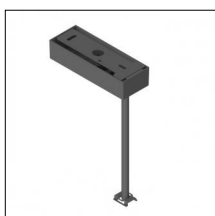

Code 0.26831.0012 - Suspension set with 1,5m tige - short brackets (2x)

Type: Structural
Finishing: Embossed matt white (Standard)
Description: Ceiling surface base, aluminium box, 1,5m rod, short brackets (2x)