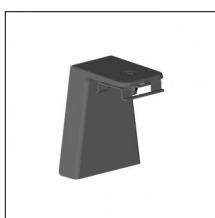

Code 0.26832.0012 - Wall bracket

Type: Structural
Finishing: Embossed matt white (Standard)

Luminaire constructed in conformity with Directives 2014/35/EU (LV), 2014/30/EU (EMC), 2009/125/EC (Ecodesign) with Regulations (EC) No 245/2009, (EU) No 347/2010 and (EU) 2015/1428 (for luminaires with fluorescent and metal halide lamps only), 2009/125/EC (Ecodesign) with Regulations (EU) No 1194/2012 and 2015/1428 (for LED luminaires only), 2011/65/EU (RoHS 2) and 2012/19/EU (WEEE).