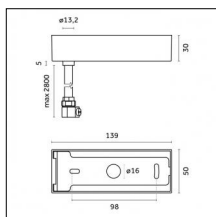

Code 0.26828.0031 - Power cable (DALI/DIMM) with Surface trim base-3000mm

Type: Structural
Finishing: Embossed matt black (Standard)