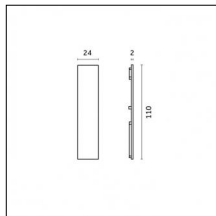

Code 0.26814.00C0 - End caps (2x) Traceline Deep Pendant Direct/Indirect

Type: Mounting
Finishing: Royal matt white