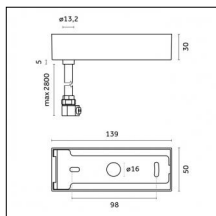

Code 0.26828.0012 - Power cable (DALI/DIMM) with Surface trim base- 3000mm

Type: Structural

Finishing: Embossed matt white (Standard)