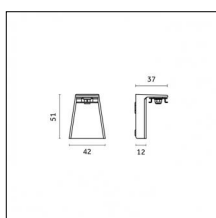

Code 0.26832.0012 - Wall bracket

Type: Structural
Finishing: Embossed matt white (Standard)