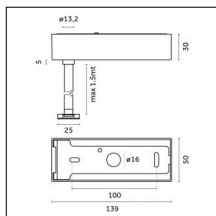

Code 0.26831.0012 - Suspension set with 1,5m tige - short brackets (2x)

Type: Structural
Finishing: Embossed matt white (Standard)
Description: Ceiling surface base, aluminium box, 1,5m rod, short brackets (2x)