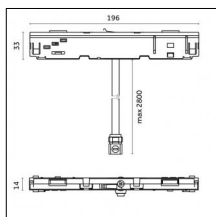

Code 0.26823.0021 - Power adapter ON-OFF/BLUETOOTH for 3-phase track suspension kit

Type: Mounting

Finishing: Black (Standard)