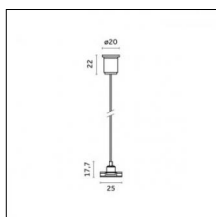

Accessories

Code 0.26825.0000 - Suspension set for 3000mm cable with short brackets (2x)

Type: Structural
Finishing: Without finish / Stainless Steel / Natural aluminium (Standard)
Description: Short brackets (2x) with gripper Ø 1,5m, surface ceiling rose, 3000mm cable