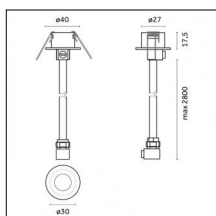

Code 0.26830.0031 - Power cable (DALI/DIMM) with Recessed trimless base - 3000mm

Type: Structural
Finishing: Embossed matt black (Standard)