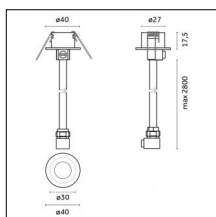

Code 0.26829.0031 - Power cable (ON-OFF/BLUETOOTH) with Recessed trimless base - 3000mm

Type: Structural
Finishing: Embossed matt black (Standard)