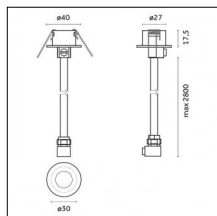

Code 0.26830.0031 - Power cable (DALI/DIMM) with Recessed trimless base - 3000mm

Type: Structural
Finishing: Embossed matt black (Standard)