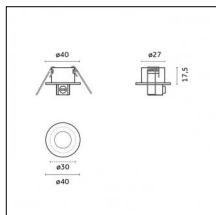

Code 0.26882.0012 - Surface trimless base (without cable)

Finishing: Embossed matt white (Standard)

Luminaire constructed in conformity with Directives 2014/35/EU (LV), 2014/30/EU (EMC), 2009/125/EC (Ecodesign) with Regulations (EC) No 245/2009, (EU) No 347/2010 and (EU) 2015/1428 (for luminaires with fluorescent and metal halide lamps only), 2009/125/EC (Ecodesign) with Regulations (EU) No 1194/2012 and 2015/1428 (for LED luminaires only), 2011/65/EU (RoHS 2) and 2012/19/EU (WEEE).