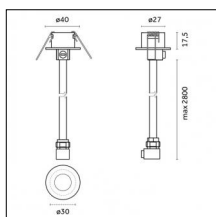

Code 0.26830.0012 - Power cable (DALI/DIMM) with Recessed trimless base - 3000mm

Type: Structural
Finishing: Embossed matt white (Standard)