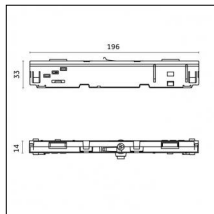

Code 0.26884.0000 - DALI/Dimm power adapter

Finishing: Without finish / Stainles Steel / Natural aluminium (Standard)
Description: Suspension set for 3-phase track (without cable)