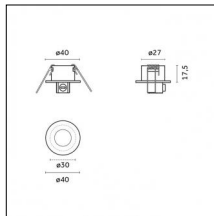

Code 0.26882.0031 - Surface trimless base (without cable)

Finishing: Embossed matt black (Standard)