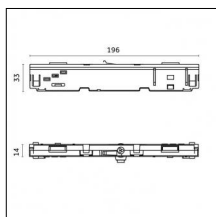

Code 0.26884.0000 - DALI/Dimm power adapter

Finishing: Without finish / Stainles Steel / Natural aluminium (Standard)
Description: Suspension set for 3-phase track (without cable)