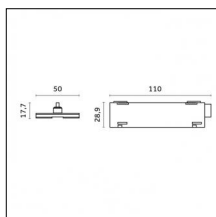

Code 0.26821.0012 - Suspension set for 3-phase track - Short brackets (2x)

Type: Mounting
Finishing: Embossed matt white (Standard)
Description: Ghosttrack adapters (2x) for 3-phase track, 3000m cables, short brackets (2x)

Luminaire constructed in conformity with Directives 2014/35/EU (LV), 2014/30/EU (EMC), 2009/125/EC (Ecodesign) with Regulations (EC) No 245/2009, (EU) No 347/2010 and (EU) 2015/1428 (for luminaires with fluorescent and metal halide lamps only), 2009/125/EC (Ecodesign) with Regulations (EU) No 1194/2012 and 2015/1428 (for LED luminaires only), 2011/65/EU (RoHS 2) and 2012/19/EU (WEEE).