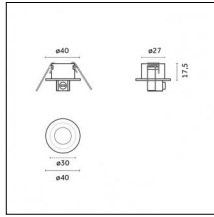

Accessories

Code 0.26882.0031 - Surface trimless base (without cable)

Finishing: Embossed matt black (Standard)