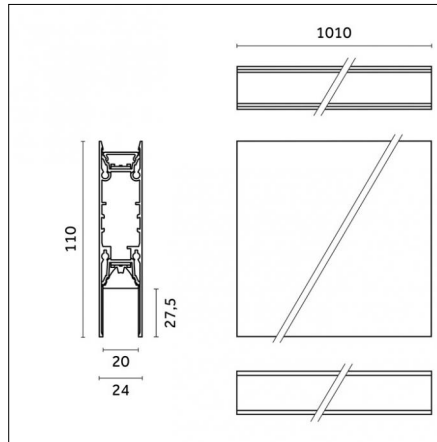

Indoor | Pendants | Traceline Deep Pendant Direct/Indirect

Narrow 11°

01

IP40

850°

Code 0.1P56P.HN01

Light source features

Number of light sources direct light: 1

Source type: LED

Watt: 28W

Lm: 4100lm

Lm/W: 148lm/W

Kelvin/CRI: 4000K / >90

SDCM/L80 B10: < 3 / 50000

Number of light sources indirect light: 1

Source type: LED

Watt: 28W

Lm: 4100lm

Lm/W: 148lm/W

Kelvin/CRI: 4000K / >90

SDCM/L80 B10: < 3 / 50000

Fixture total output: 1968 lm

Fixture efficacy: 62 lm/W

Electrical features

Driver included: YES

Driver position: integrated

Driver type: On-Off 220/240 Vac 50/60 Hz

Total power consumption (LED + DRIVER): 64W

Isolation class: Class II

Optical features

Beam angle: 11°

Interchangeable optic (IOS): NO

Physical features

Material: Extruded aluminum

Diffusing screen: PMMA Lens 11°

Mounting: Suspension

Finishing: Chrome

Notes:

- Maximum length for continuous line configuration with one Power module : 6m (i.e. 1 Power module 3000mm + 1 Continuous 3000mm)

- End caps not included, to be ordered separately

Indirect light:

- Separate switch control for Dimm 1-10 (not 500), DALI and Bluetooth options

- Single switch control for On/Off

Luminaire constructed in conformity with Directives 2014/35/EU (LV), 2014/30/EU (EMC), 2009/125/EC (Ecodesign) with Regulations (EC) No 245/2009, (EU) No 347/2010 and (EU) 2015/1428 (for luminaires with fluorescent and metal halide lamps only), 2009/125/EC (Ecodesign) with Regulations (EU) No 1194/2012 and 2015/1428 (for LED luminaires only), 2011/65/EU (RoHS 2) and 2012/19/EU (WEEE).

Reggiani SPA Illuminazione

Viale Monza, 16 20845 Sovico (MB) Italy
Tel. (+39) 039 2071.1 fax (+39) 039 2071 999

www.reggiani.net
contact@reggiani.net