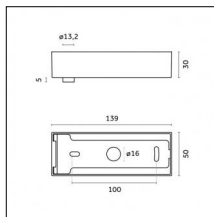

Code 0.26881.0012 - Surface trim base (without cable)

Finishing: Embossed matt white (Standard)