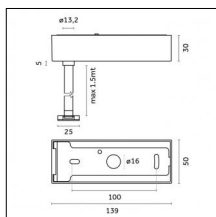

Code 0.26831.0031 - Suspension set with 1,5m tige - short brackets (2x)

Type: Structural
Finishing: Embossed matt black (Standard)
Description: Ceiling surface base, aluminium box, 1,5m rod, short brackets (2x)