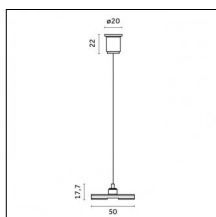

## Accessories

**Code 0.26826.0000 - Suspension set for 3000mm cable with long bracket (1x)**

Type: Structural

Finishing: Without finish / Stainless Steel / Natural aluminium (Standard)

Description: Long bracket with gripper  $\varnothing$  1,5m, surface ceiling rose, 3000mm cable