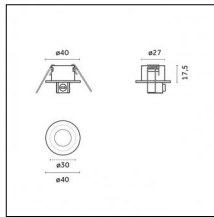

Code 0.26882.0012 - Surface trimless base (without cable)

Finishing: Embossed matt white (Standard)