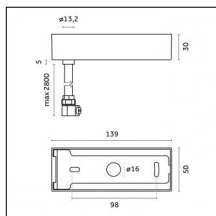

Code 0.26827.0031 - Power cable (ON-OFF/BLUETOOTH) with Surface trim base-3000mm

Type: Structural
Finishing: Embossed matt black (Standard)