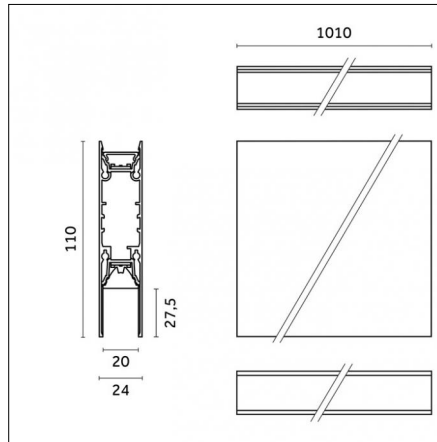

Indoor | Pendants | Traceline Deep Pendant Direct/Indirect

Narrow 11°

01

IP40

850°

Code 0.1N86P.HN01

Light source features

Number of light sources direct light: 1

Source type: LED

Watt: 28W

Lm: 4100lm

Lm/W: 148lm/W

Kelvin/CRI: 4000K / >90

SDCM/L80 B10: < 3 / 50000

Number of light sources indirect light: 1

Source type: LED

Watt: 28W

Lm: 4100lm

Lm/W: 148lm/W

Kelvin/CRI: 4000K / >90

SDCM/L80 B10: < 3 / 50000

Fixture total output: 1968 lm

Fixture efficacy: 62 lm/W

Electrical features

Driver included: YES

Driver position: integrated

Driver type: On-Off 220/240 Vac 50/60 Hz

Total power consumption (LED + DRIVER): 64W

Isolation class: Class II

Optical features

Beam angle: 11°

Interchangeable optic (IOS): NO

Physical features

Material: Extruded aluminum

Diffusing screen: PMMA Lens 11°

Mounting: Suspension

Finishing: Chrome

Notes:

- Maximum length for continuous line configuration with one Power module : 6m (i.e. 1 Power module 3000mm + 1 Continuous 3000mm)

- End caps not included, to be ordered separately

Indirect light:

- Separate switch control for Dimm 1-10 (not 500), DALI and Bluetooth options

- Single switch control for On/Off

Luminaire constructed in conformity with Directives 2014/35/EU (LV), 2014/30/EU (EMC), 2009/125/EC (Ecodesign) with Regulations (EC) No 245/2009, (EU) No 347/2010 and (EU) 2015/1428 (for luminaires with fluorescent and metal halide lamps only), 2009/125/EC (Ecodesign) with Regulations (EU) No 1194/2012 and 2015/1428 (for LED luminaires only), 2011/65/EU (RoHS 2) and 2012/19/EU (WEEE).

Reggiani SPA Illuminazione

Viale Monza, 16 20845 Sovico (MB) Italy
Tel. (+39) 039 2071.1 fax (+39) 039 2071 999

www.reggiani.net
contact@reggiani.net