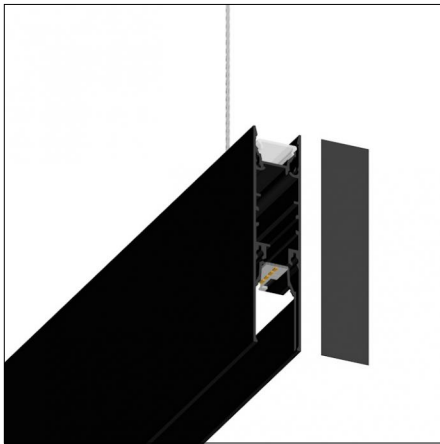

Indoor | Pendants | Traceline Deep Pendant Direct/Indirect

Very wide 110°

Code 0.1N84R.HN01

Light source features

Number of light sources direct light: 1

Source type: LED

Watt: 7.3W

Lm: 1172lm

Lm/W: 160lm/W

Kelvin/CRI: 4000K / >90

SDCM/L80 B10: < 3 / 50000

Number of light sources indirect light: 1

Source type: LED

Watt: 28W

Lm: 4100lm

Lm/W: 148lm/W

Kelvin/CRI: 4000K / >90

SDCM/L80 B10: < 3 / 50000

Fixture total output: 484 lm

Fixture efficacy: 61 lm/W

Electrical features

Driver included: YES

Driver position: integrated

Driver type: On-Off 220/240 Vac 50/60 Hz

Total power consumption (LED + DRIVER): 39W

Isolation class: Class II

Optical features

Beam angle: 110°

Interchangeable optic (IOS): NO

Physical features

Material: Extruded aluminum

Diffusing screen: Opal

Mounting: Suspension

Finishing: Chrome

Notes:

- Maximum length for continuous line configuration with one Power module : 6m (i.e. 1 Power module 3000mm + 1 Continuous 3000mm)

- End caps not included, to be ordered separately

Indirect light:

- Separate switch control for Dimm 1-10 (not 500), DALI and Bluetooth options

- Single switch control for On/Off

- Indirect light diffuser: T 70% - Direct light diffuser: T 55%

Luminaire constructed in conformity with Directives 2014/35/EU (LV), 2014/30/EU (EMC), 2009/125/EC (Ecodesign) with Regulations (EC) No 245/2009, (EU) No 347/2010 and (EU) 2015/1428 (for luminaires with fluorescent and metal halide lamps only), 2009/125/EC (Ecodesign) with Regulations (EU) No 1194/2012 and 2015/1428 (for LED luminaires only), 2011/65/EU (RoHS 2) and 2012/19/EU (WEEE).

Reggiani SPA Illuminazione

Viale Monza, 16 20845 Sovico (MB) Italy
Tel. (+39) 039 2071.1 fax (+39) 039 2071 999

www.reggiani.net
contact@reggiani.net