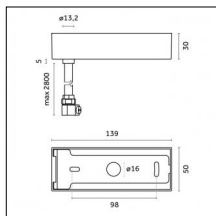

**Code 0.26827.0012 - Power cable (ON-OFF/BLUETOOTH) with Surface trim base-3000mm**

Type: Structural

Finishing: Embossed matt white (Standard)

**Code 0.26827.0031 - Power cable (ON-OFF/BLUETOOTH) with Surface trim base-3000mm**