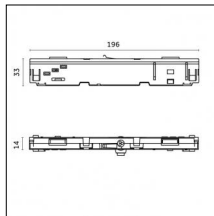

## Accessories

**Code 0.26882.0012 - Surface trimless base (without cable)**

Finishing: Embossed matt white (Standard)

**Code 0.26882.0031 - Surface trimless base (without cable)**

Finishing: Embossed matt black (Standard)