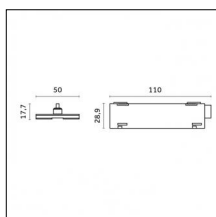

Code 0.26822.0012 - Suspension set for 3-phase track - long bracket (1x)

Type: Mounting

Finishing: Embossed matt white (Standard)

Description: Ghostrack adapter for 3-phase track, 3000m cable, long bracket (1x)