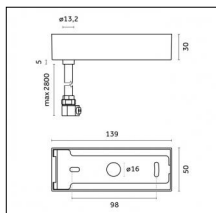

Code 0.26828.0012 - Power cable (DALI/DIMM) with Surface trim base- 3000mm

Type: Structural

Finishing: Embossed matt white (Standard)