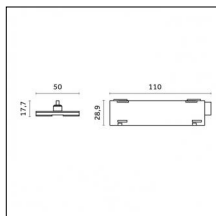

Code 0.26822.0012 - Suspension set for 3-phase track - long bracket (1x)

Type: Mounting

Finishing: Embossed matt white (Standard)

Description: Ghostrack adapter for 3-phase track, 3000m cable, long bracket (1x)