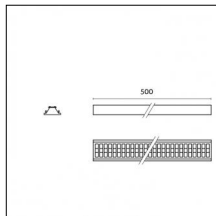

Code 0.26805.0000 - Dark Grid diffuser (UGR)