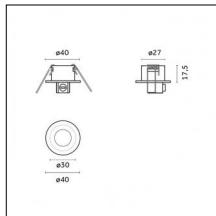

Code 0.26882.0031 - Surface trimless base (without cable)

Finishing: Embossed matt black (Standard)