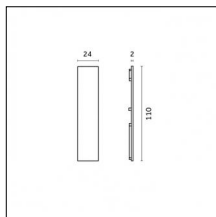

Code 0.26814.00M0 - End caps (2x) Traceline Deep Pendant Direct/Indirect

Type: Mounting
Finishing: Brushed aluminum