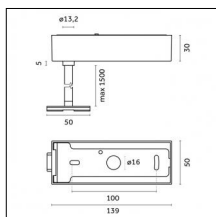

Type: Mounting  
Finishing: Anodized Bronze

**Code 0.26820.0012 - Suspension set with 1,5m tige and long bracket (1x)**

Type: Mounting  
Finishing: Embossed matt white (Standard)  
Description: Ceiling surface base, aluminium box, 1,5m rod, long bracket (1x)