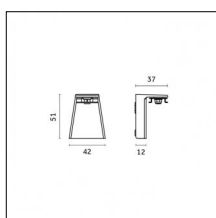

Code 0.26832.0012 - Wall bracket

Type: Structural
Finishing: Embossed matt white (Standard)

Luminaire constructed in conformity with Directives 2014/35/EU (LV), 2014/30/EU (EMC), 2009/125/EC (Ecodesign) with Regulations (EC) No 245/2009, (EU) No 347/2010 and (EU) 2015/1428 (for luminaires with fluorescent and metal halide lamps only), 2009/125/EC (Ecodesign) with Regulations (EU) No 1194/2012 and 2015/1428 (for LED luminaires only), 2011/65/EU (RoHS 2) and 2012/19/EU (WEEE).