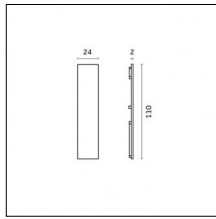

Accessories

Code 0.26814.0012 - End caps (2x) Traceline Deep Pendant Direct/Indirect

Type: Mounting
Finishing: Embossed matt white (Standard)