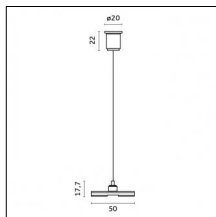

## Accessories

**Code 0.26826.0000 - Suspension set for 3000mm cable with long bracket (1x)**

Type: Structural  
 Finishing: Without finish / Stainless Steel / Natural aluminium (Standard)  
 Description: Long bracket with gripper  $\varnothing$  1,5m, surface ceiling rose, 3000mm cable