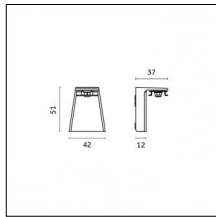

Accessories

Code 0.26832.0012 - Wall bracket

Type: Structural
Finishing: Embossed matt white (Standard)