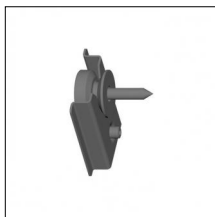

Code 0.26833.0000 - Fixing bracket for surface vertical installatio

Type: Structural
Finishing: Without finish / Stainles Steel / Natural aluminium (Standard)
Description: Traceline Surface/Pendant