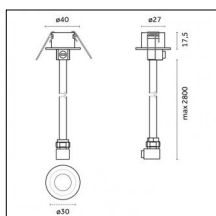

Code 0.26830.0012 - Power cable (DALI/DIMM) with Recessed trimless base - 3000mm

Type: Structural
Finishing: Embossed matt white (Standard)