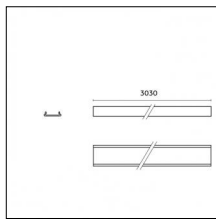

Code 0.26802.0000 - Opal Diffuser T 70% 3000mm

Type: Optical

Finishing: Without finish / Stainles Steel / Natural aluminium (Standard)