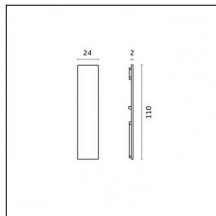

Code 0.26814.00D0 - End caps (2x) Traceline Deep Pendant Direct/Indirect

Type: Mounting
Finishing: Brushed brass