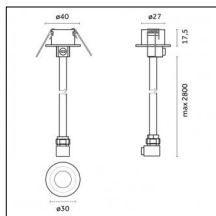

Code 0.26830.0031 - Power cable (DALI/DIMM) with Recessed trimless base - 3000mm

Type: Structural
Finishing: Embossed matt black (Standard)