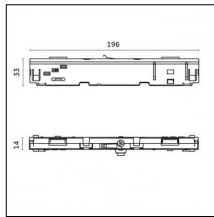

Code 0.26883.0000 - On/Off power adapter

Finishing: Without finish / Stainles Steel / Natural aluminium (Standard)
Description: Suspension set for 3-phase track (without cable)