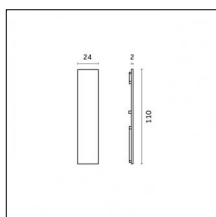

Code 0.26814.00N0 - End caps (2x) Traceline Deep Pendant Direct/Indirect

Type: Mounting
Finishing: Brushed copper