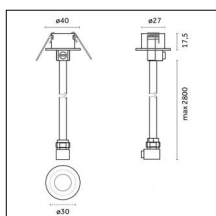

Code 0.26830.0031 - Power cable (DALI/DIMM) with Recessed trimless base - 3000mm

Type: Structural
Finishing: Embossed matt black (Standard)