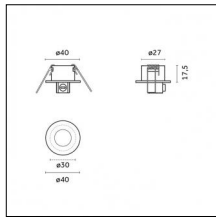

Code 0.26882.0012 - Surface trimless base (without cable)

Finishing: Embossed matt white (Standard)