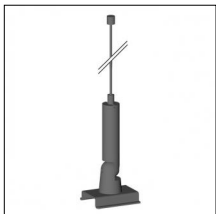

Code 0.26877.0000 - Suspension accessory joint for short brackets (2x)

Type: Structural
Finishing: Without finish / Stainles Steel / Natural aluminium (Standard)