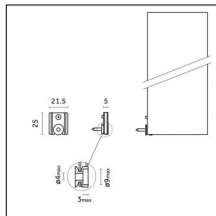

Code 0.26833.0000 - Fixing bracket for surface vertical installatio

Type: Structural
Finishing: Without finish / Stainles Steel / Natural aluminium (Standard)
Description: Traceline Surface/Pendant