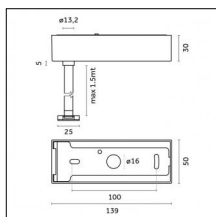

Code 0.26831.0031 - Suspension set with 1,5m tige - short brackets (2x)

Type: Structural
Finishing: Embossed matt black (Standard)
Description: Ceiling surface base, aluminium box, 1,5m rod, short brackets (2x)

Luminaire constructed in conformity with Directives 2014/35/EU (LV), 2014/30/EU (EMC), 2009/125/EC (Ecodesign) with Regulations (EC) No 245/2009, (EU) No 347/2010 and (EU) 2015/1428 (for luminaires with fluorescent and metal halide lamps only), 2009/125/EC (Ecodesign) with Regulations (EU) No 1194/2012 and 2015/1428 (for LED luminaires only), 2011/65/EU (RoHS 2) and 2012/19/EU (WEEE).