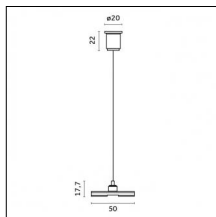

Accessories

Code 0.26826.0000 - Suspension set for 3000mm cable with long bracket (1x)

Type: Structural

Finishing: Without finish / Stainless Steel / Natural aluminium (Standard)

Description: Long bracket with gripper $\varnothing$ 1,5m, surface ceiling rose, 3000mm cable