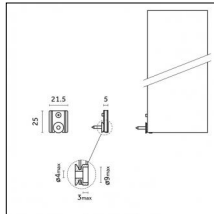

Code 0.26833.0000 - Fixing bracket for surface vertical installatio

Type: Structural
Finishing: Without finish / Stainles Steel / Natural aluminium (Standard)
Description: Traceline Surface/Pendant