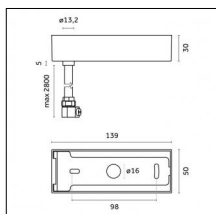

Code 0.26828.0031 - Power cable (DALI/DIMM) with Surface trim base- 3000mm

Type: Structural

Finishing: Embossed matt black (Standard)