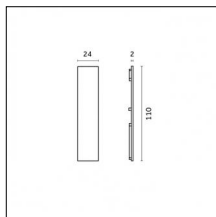

Code 0.26814.0001 - End caps (2x) Traceline Deep Pendant Direct/Indirect

Type: Mounting

Finishing: Chrome