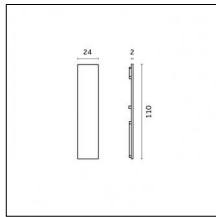

Accessories

Code 0.26814.00L0 - End caps (2x) Traceline Deep Pendant Direct/Indirect

Type: Mounting
Finishing: Antiqued brushed bronze