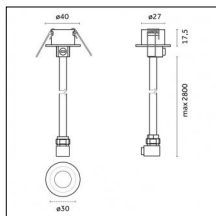

Code 0.26830.0012 - Power cable (DALI/DIMM) with Recessed trimless base - 3000mm

Type: Structural
Finishing: Embossed matt white (Standard)