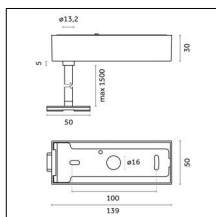

Code 0.26820.0012 - Suspension set with 1,5m tige and long bracket (1x)

Type: Mounting
Finishing: Embossed matt white (Standard)
Description: Ceiling surface base, aluminium box, 1,5m rod, long bracket (1x)