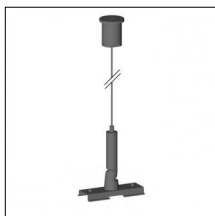

Code 0.26878.0000 - Suspension accessory joint for long bracket

Type: Structural
Finishing: Without finish / Stainles Steel / Natural aluminium (Standard)