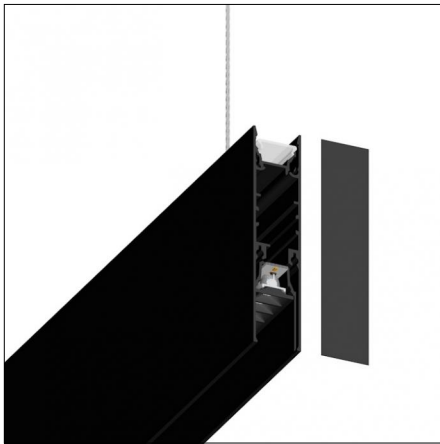

Indoor | Pendants | Traceline Deep Pendant Direct/Indirect

Very wide 40°

Code 0.2N82N.HC01

Light source features

Number of light sources direct light: 1

Source type: LED

Watt: 10.5W

Lm: 1456lm

Lm/W: 143lm/W

Kelvin/CRI: 3000K / >95

SDCM/L80 B10: < 3 / 50000

Number of light sources indirect light: 1

Source type: LED

Watt: 14W

Lm: 2050lm

Lm/W: 148lm/W

Kelvin/CRI: 3000K / >95

SDCM/L80 B10: < 3 / 50000

Fixture total output: 690 lm

Fixture efficacy: 57 lm/W

Electrical features

Driver included: YES

Driver position: integrated

Driver type: On-Off 220/240 Vac 50/60 Hz

Total power consumption (LED + DRIVER): 28.1W

Isolation class: Class II

Optical features

Beam angle: 40°

Interchangeable optic (IOS): NO

UGR : < 16

Physical features

Material: Extruded aluminum

Diffusing screen: Dark Performance

Mounting: Suspension

Finishing: Chrome

Notes:

- Maximum length for continuous line configuration with one Power module : 6m (i.e. 1 Power module 3000mm + 1 Continuous 3000mm)

- End caps not included, to be ordered separately

Indirect light:

- Separate switch control for Dimm 1-10 (not 500), DALI and Bluetooth options

- Single switch control for On/Off

Luminaire constructed in conformity with Directives 2014/35/EU (LV), 2014/30/EU (EMC), 2009/125/EC (Ecodesign) with Regulations (EC) No 245/2009, (EU) No 347/2010 and (EU) 2015/1428 (for luminaires with fluorescent and metal halide lamps only), 2009/125/EC (Ecodesign) with Regulations (EU) No 1194/2012 and 2015/1428 (for LED luminaires only), 2011/65/EU (RoHS 2) and 2012/19/EU (WEEE).

Reggiani SPA Illuminazione

Viale Monza, 16 20845 Sovico (MB) Italy
Tel. (+39) 039 2071.1 fax (+39) 039 2071 999

www.reggiani.net
contact@reggiani.net