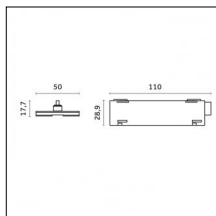

Code 0.26822.0031 - Suspension set for 3-phase track - long bracket (1x)

Type: Mounting

Finishing: Embossed matt black (Standard)

Description: Ghostrack adapter for 3-phase track, 3000m cable, long bracket (1x)