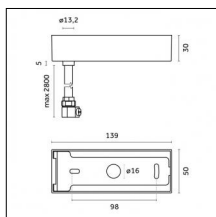

Code 0.26828.0031 - Power cable (DALI/DIMM) with Surface trim base- 3000mm

Type: Structural

Finishing: Embossed matt black (Standard)