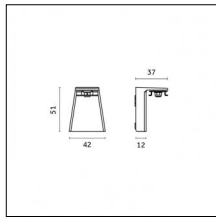

Code 0.26832.0031 - Wall bracket

Type: Structural
Finishing: Embossed matt black (Standard)