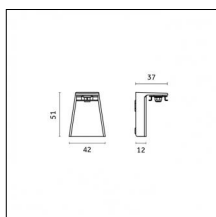

Accessories

Code 0.26832.0031 - Wall bracket

Type: Structural
Finishing: Embossed matt black (Standard)