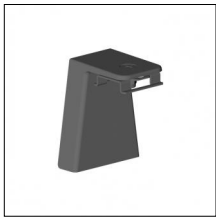

Accessories

Code 0.26832.0012 - Wall bracket

Type: Structural
Finishing: Embossed matt white (Standard)