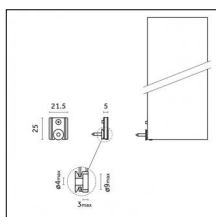

Code 0.26833.0000 - Fixing bracket for surface vertical installatio

Type: Structural
Finishing: Without finish / Stainles Steel / Natural aluminium (Standard)
Description: Traceline Surface/Pendant