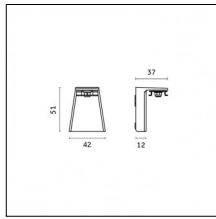

Accessories

Code 0.26832.0012 - Wall bracket

Type: Structural
Finishing: Embossed matt white (Standard)