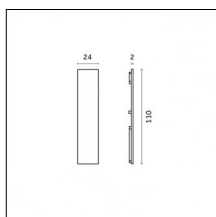

Accessories

Code 0.26814.00M0 - End caps (2x) Traceline Deep Pendant Direct/Indirect

Type: Mounting
Finishing: Brushed aluminum