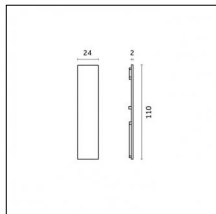

Code 0.26814.00T1 - End caps (2x) Traceline Deep Pendant Direct/Indirect

Type: Mounting
Finishing: Anodized Bronze