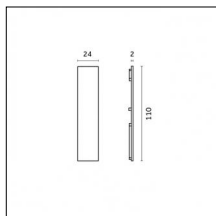

Code 0.26814.00T1 - End caps (2x) Traceline Deep Pendant Direct/Indirect

Type: Mounting
Finishing: Anodized Bronze