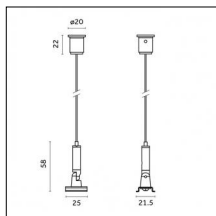

Code 0.26877.0000 - Suspension accessory joint for short brackets (2x)

Type: Structural
Finishing: Without finish / Stainles Steel / Natural aluminium (Standard)