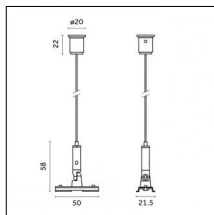

Code 0.26878.0000 - Suspension accessory joint for long bracket

Type: Structural
Finishing: Without finish / Stainles Steel / Natural aluminium (Standard)