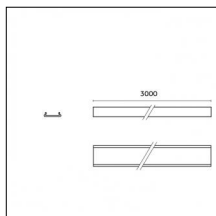

Code 0.26804.0000 - Black Frosted diffuser L3000mm

Type: Optical

Finishing: Without finish / Stainles Steel / Natural aluminium (Standard)