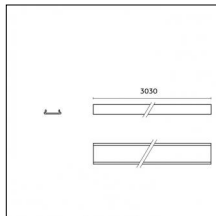

Code 0.26803.0000 - Micro Prismatic Diffuser Low Glare 3000mm

Type: Optical

Finishing: Without finish / Stainles Steel / Natural aluminium (Standard)