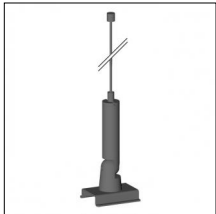

Code 0.26877.0000 - Suspension accessory joint for short brackets (2x)

Type: Structural
Finishing: Without finish / Stainles Steel / Natural aluminium (Standard)