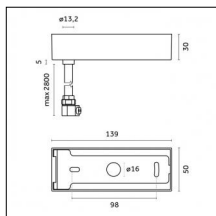

Code 0.26828.0012 - Power cable (DALI/DIMM) with Surface trim base- 3000mm

Type: Structural
Finishing: Embossed matt white (Standard)