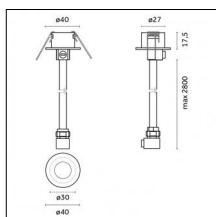

Accessories

Code 0.26829.0012 - Power cable (ON-OFF/BLUETOOTH) with Recessed trimless base - 3000mm

Type: Structural
Finishing: Embossed matt white (Standard)