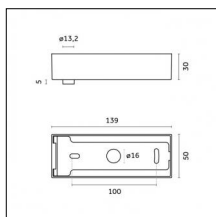

Code 0.26881.0012 - Surface trim base (without cable)

Finishing: Embossed matt white (Standard)