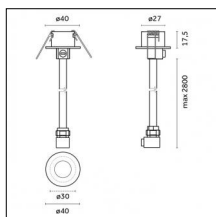

Type: Structural

Finishing: Embossed matt black (Standard)

**Code 0.26829.0012 - Power cable (ON-OFF/BLUETOOTH) with Recessed trimless base - 3000mm**

Type: Structural

Finishing: Embossed matt white (Standard)