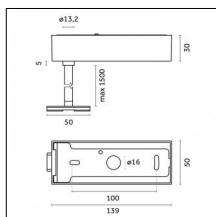

Type: Mounting  
Finishing: Embossed matt white (Standard)  
Description: Ceiling surface base, aluminium box, 1,5m rod, long bracket (1x)

**Code 0.26820.0031 - Suspension set with 1,5m tige and long bracket (1x)**