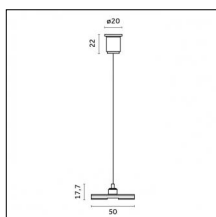

### Code 0.26825.0000 - Suspension set for 3000mm cable with short brackets (2x)

Type: Structural  
 Finishing: Without finish / Stainless Steel / Natural aluminium (Standard)  
 Description: Short brackets (2x) with gripper Ø 1,5m, surface ceiling rose, 3000mm cable