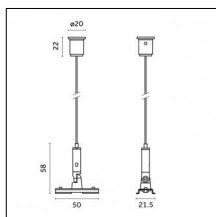

Code 0.26878.0000 - Suspension accessory joint for long bracket

Type: Structural
Finishing: Without finish / Stainles Steel / Natural aluminium (Standard)