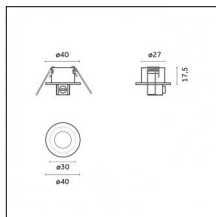

Code 0.26882.0012 - Surface trimless base (without cable)

Finishing: Embossed matt white (Standard)

Luminaire constructed in conformity with Directives 2014/35/EU (LV), 2014/30/EU (EMC), 2009/125/EC (Ecodesign) with Regulations (EC) No 245/2009, (EU) No 347/2010 and (EU) 2015/1428 (for luminaires with fluorescent and metal halide lamps only), 2009/125/EC (Ecodesign) with Regulations (EU) No 1194/2012 and 2015/1428 (for LED luminaires only), 2011/65/EU (RoHS 2) and 2012/19/EU (WEEE).