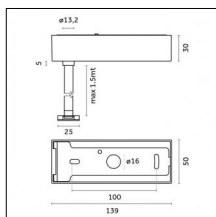

Code 0.26831.0012 - Suspension set with 1,5m tige - short brackets (2x)

Type: Structural
Finishing: Embossed matt white (Standard)
Description: Ceiling surface base, aluminium box, 1,5m rod, short brackets (2x)