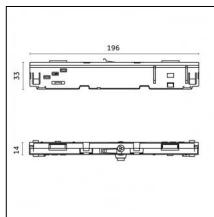

Code 0.26884.0000 - DALI/Dimm power adapter

Finishing: Without finish / Stainless Steel / Natural aluminium (Standard)
Description: Suspension set for 3-phase track (without cable)