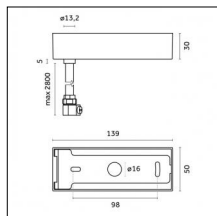

Code 0.26827.0012 - Power cable (ON-OFF/BLUETOOTH) with Surface trim base-3000mm

Type: Structural
Finishing: Embossed matt white (Standard)