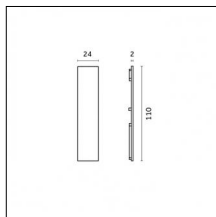

Code 0.26814.00D0 - End caps (2x) Traceline Deep Pendant Direct/Indirect

Type: Mounting
Finishing: Brushed brass