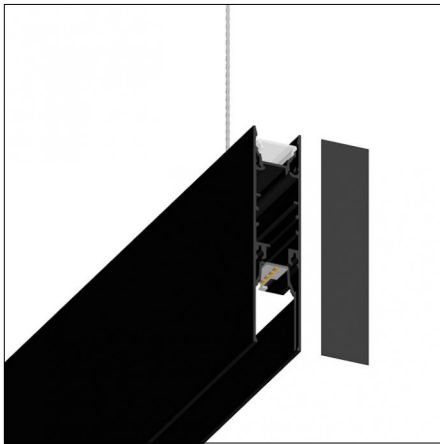

Indoor | Pendants | Traceline Deep Pendant Direct/Indirect

Very wide 110°