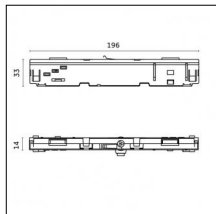

Code 0.26883.0000 - On/Off power adapter

Finishing: Without finish / Stainles Steel / Natural aluminium (Standard)
Description: Suspension set for 3-phase track (without cable)