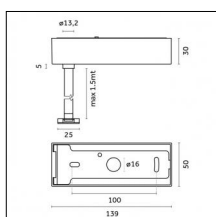

Code 0.26831.0012 - Suspension set with 1,5m tige - short brackets (2x)

Type: Structural
Finishing: Embossed matt white (Standard)
Description: Ceiling surface base, aluminium box, 1,5m rod, short brackets (2x)