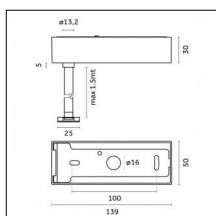

Code 0.26831.0012 - Suspension set with 1,5m tige - short brackets (2x)

Type: Structural
Finishing: Embossed matt white (Standard)
Description: Ceiling surface base, aluminium box, 1,5m rod, short brackets (2x)