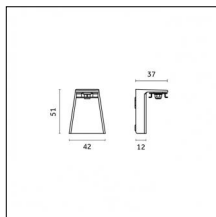

Code 0.26832.0031 - Wall bracket

Type: Structural
Finishing: Embossed matt black (Standard)