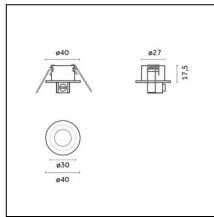

## Accessories

**Code 0.26882.0012 - Surface trimless base (without cable)**

Finishing: Embossed matt white (Standard)

**Code 0.26882.0031 - Surface trimless base (without cable)**

Finishing: Embossed matt black (Standard)