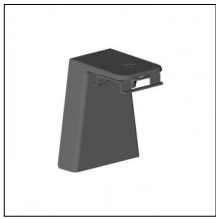

Accessories

Code 0.26832.0031 - Wall bracket

Type: Structural
Finishing: Embossed matt black (Standard)