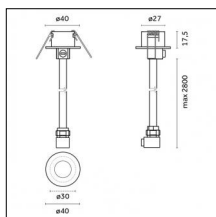

Code 0.26829.0012 - Power cable (ON-OFF/BLUETOOTH) with Recessed trimless base - 3000mm

Type: Structural

Finishing: Embossed matt white (Standard)