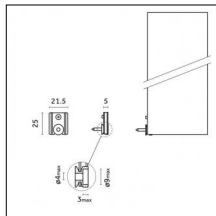

Code 0.26833.0000 - Fixing bracket for surface vertical installatio

Type: Structural
Finishing: Without finish / Stainless Steel / Natural aluminium (Standard)
Description: Traceline Surface/Pendant