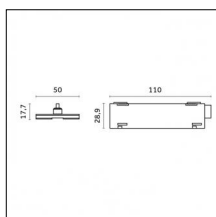

Code 0.26821.0031 - Suspension set for 3-phase track - Short brackets (2x)

Type: Mounting

Finishing: Embossed matt black (Standard)

Description: Ghostrack adapters (2x) for 3-phase track, 3000m cables, short brackets (2x)