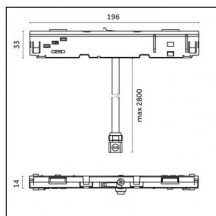

Code 0.26823.0021 - Power adapter ON-OFF/BLUETOOTH for 3-phase track suspension kit

Type: Mounting

Finishing: Black (Standard)