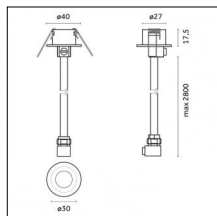

Code 0.26830.0012 - Power cable (DALI/DIMM) with Recessed trimless base - 3000mm

Type: Structural
Finishing: Embossed matt white (Standard)