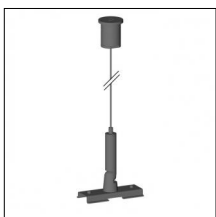

Code 0.26878.0000 - Suspension accessory joint for long bracket

Type: Structural
Finishing: Without finish / Stainles Steel / Natural aluminium (Standard)