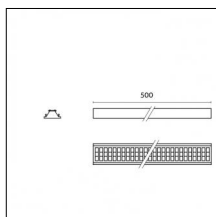

Code 0.26805.0000 - Dark Grid diffuser (UGR)