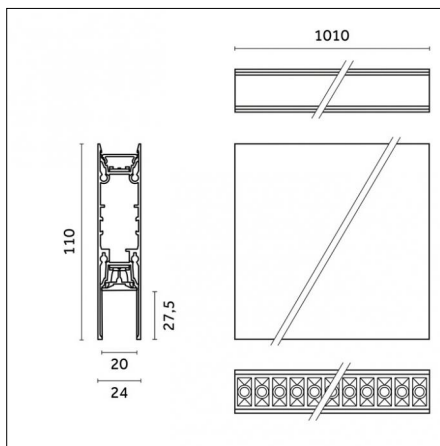

Indoor | Pendants | Traceline Deep Pendant Direct/Indirect

Very wide 40°

01

IP20

850°

Code 0.2N85N.HC01

Light source features

Number of light sources: 2

Source type: LED

Watt: 21W

Lm: 2912lm

Lm/W: 143lm/W

Kelvin/CRI: 3000K / >95

SDCM/L80 B10: < 3 / 50000

Fixture total output: 1375 lm

Fixture efficacy: 57 lm/W

Electrical features

Driver included: YES

Driver position: integrated

Driver type: On-Off 220/240 Vac 50/60 Hz

Total power consumption (LED + DRIVER): 56.2W

Isolation class: Class II

Optical features

Beam angle: 40°

Interchangeable optic (IOS): NO

UGR : < 16

Physical features

Material: Extruded aluminum

Diffusing screen: Dark Performance

Mounting: Suspension

Finishing: Chrome

Notes:

- Maximum length for continuous line configuration with one Power module : 6m (i.e. 1 Power module 3000mm + 1 Continuous 3000mm)

- End caps not included, to be ordered separately

Indirect light:

- Separate switch control for Dimm 1-10 (not 500), DALI and Bluetooth options

- Single switch control for On/Off

Luminaire constructed in conformity with Directives 2014/35/EU (LV), 2014/30/EU (EMC), 2009/125/EC (Ecodesign) with Regulations (EC) No 245/2009, (EU) No 347/2010 and (EU) 2015/1428 (for luminaires with fluorescent and metal halide lamps only), 2009/125/EC (Ecodesign) with Regulations (EU) No 1194/2012 and 2015/1428 (for LED luminaires only), 2011/65/EU (RoHS 2) and 2012/19/EU (WEEE).

Reggiani SPA Illuminazione

Viale Monza, 16 20845 Sovico (MB) Italy
Tel. (+39) 039 2071.1 fax (+39) 039 2071 999

www.reggiani.net
contact@reggiani.net