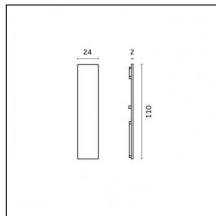

Code 0.26814.00N0 - End caps (2x) Traceline Deep Pendant Direct/Indirect

Type: Mounting
Finishing: Brushed copper