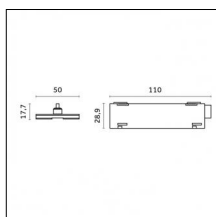

Accessories

Code 0.26821.0031 - Suspension set for 3-phase track - Short brackets (2x)

Type: Mounting

Finishing: Embossed matt black (Standard)

Description: Ghostrack adapters (2x) for 3-phase track, 3000m cables, short brackets (2x)