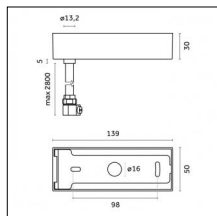

### Code 0.26826.0000 - Suspension set for 3000mm cable with long bracket (1x)

Type: Structural  
 Finishing: Without finish / Stainless Steel / Natural aluminium (Standard)  
 Description: Long bracket with gripper Ø 1,5m, surface ceiling rose, 3000mm cable