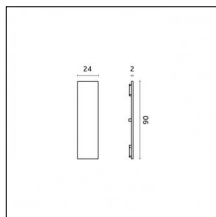

Code 0.26813.00M0 - End caps (2x) Traceline Pendant Direct/Indirect

Type: Mounting
Finishing: Brushed aluminum