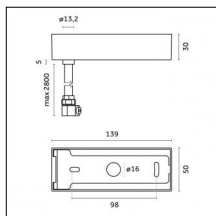

Code 0.26827.0012 - Power cable (ON-OFF/BLUETOOTH) with Surface trim base-3000mm

Type: Structural
 Finishing: Embossed matt white (Standard)

Code 0.26827.0031 - Power cable (ON-OFF/BLUETOOTH) with Surface trim base-3000mm