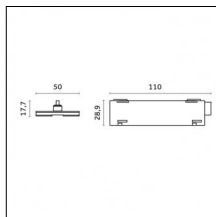

Accessories

Code 0.26821.0012 - Suspension set for 3-phase track - Short brackets (2x)

Type: Mounting

Finishing: Embossed matt white (Standard)

Description: Ghostrack adapters (2x) for 3-phase track, 3000m cables, short brackets (2x)