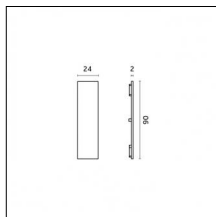

Accessories

Code 0.26813.00L0 - End caps (2x) Traceline Pendant Direct/Indirect

Type: Mounting
Finishing: Antiqued brushed bronze