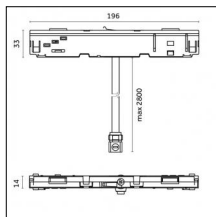

Code 0.26824.0021 - Power adapter DALI/dimm for 3-phase track suspension kit

Type: Mounting

Finishing: Black (Standard)

Luminaire constructed in conformity with Directives 2014/35/EU (LV), 2014/30/EU (EMC), 2009/125/EC (Ecodesign) with Regulations (EC) No 245/2009, (EU) No 347/2010 and (EU) 2015/1428 (for luminaires with fluorescent and metal halide lamps only), 2009/125/EC (Ecodesign) with Regulations (EU) No 1194/2012 and 2015/1428 (for LED luminaires only), 2011/65/EU (RoHS 2) and 2012/19/EU (WEEE).