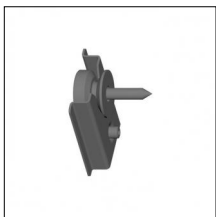

Code 0.26833.0000 - Fixing bracket for surface vertical installatio

Type: Structural
Finishing: Without finish / Stainles Steel / Natural aluminium (Standard)
Description: Traceline Surface/Pendant