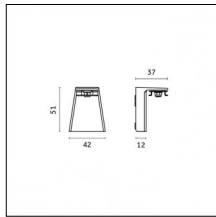

Accessories

Code 0.26832.0031 - Wall bracket

Type: Structural
Finishing: Embossed matt black (Standard)