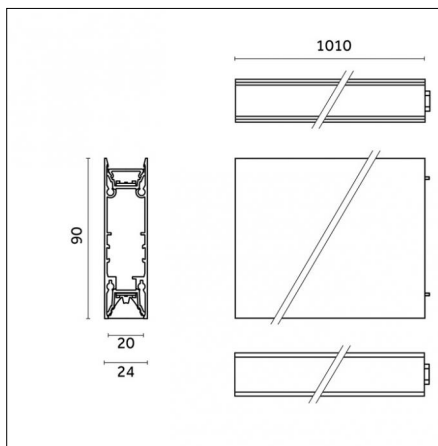

Indoor | Pendants | Traceline Pendant Direct/Indirect

Medium-wide 48°

12

IP40

850°

Code 0.DP56Q.HN12

Light source features

Number of light sources direct light: 1

Source type: LED

Watt: 28W

Lm: 4100lm

Lm/W: 148lm/W

Kelvin/CRI: 4000K / >90

SDCM/L80 B10: < 3 / 50000

Number of light sources indirect light: 1

Source type: LED

Watt: 28W

Lm: 4100lm

Lm/W: 148lm/W

Kelvin/CRI: 4000K / >90

SDCM/L80 B10: < 3 / 50000

Fixture total output: 2938 lm

Fixture efficacy: 92 lm/W

Electrical features

Driver included: YES

Driver position: integrated

Driver type: On-Off 220/240 Vac 50/60 Hz

Total power consumption (LED + DRIVER): 64W

Isolation class: Class II

Optical features

Beam angle: 48°

Interchangeable optic (IOS): NO

Physical features

Material: Extruded aluminum

Diffusing screen: PMMA Lens 48°

Mounting: Suspension

Finishing: Embossed matt white (Standard)

Notes:

- Maximum length for continuous line configuration with one Power module : 6m (i.e. 1 Power module 3000mm + 1 Continuous 3000mm)

- End caps not included, to be ordered separately

Indirect light:

- Separate switch control for Dimm 1-10 (not 500), DALI and Bluetooth options

- Single switch control for On/Off

Luminaire constructed in conformity with Directives 2014/35/EU (LV), 2014/30/EU (EMC), 2009/125/EC (Ecodesign) with Regulations (EC) No 245/2009, (EU) No 347/2010 and (EU) 2015/1428 (for luminaires with fluorescent and metal halide lamps only), 2009/125/EC (Ecodesign) with Regulations (EU) No 1194/2012 and 2015/1428 (for LED luminaires only), 2011/65/EU (RoHS 2) and 2012/19/EU (WEEE).

Reggiani SPA Illuminazione

Viale Monza, 16 20845 Sovico (MB) Italy
Tel. (+39) 039 2071.1 fax (+39) 039 2071 999

www.reggiani.net
contact@reggiani.net