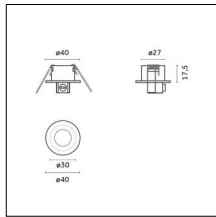

Accessories

Code 0.26882.0012 - Surface trimless base (without cable)

Finishing: Embossed matt white (Standard)