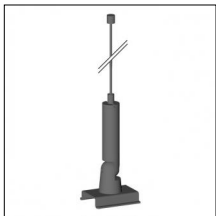

Accessories

Code 0.26832.0031 - Wall bracket

Type: Structural
Finishing: Embossed matt black (Standard)

Code 0.26833.0000 - Fixing bracket for surface vertical installatio

Type: Structural
Finishing: Without finish / Stainles Steel / Natural aluminium (Standard)
Description: Traceline Surface/Pendant