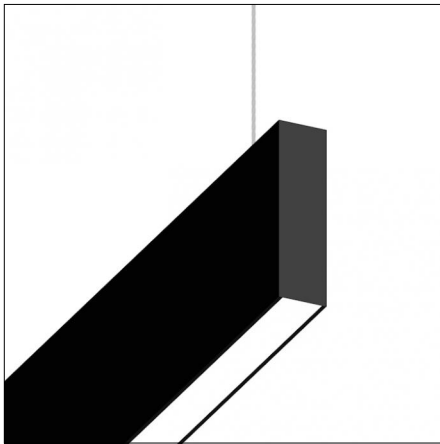

Indoor | Pendants | Traceline Pendant Direct/Indirect

Very wide 110°

Code 0.DN84R.HNE0

Light source features

Number of light sources direct light: 1

Source type: LED

Watt: 7.3W

Lm: 1172lm