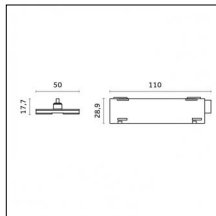

Code 0.26822.0012 - Suspension set for 3-phase track - long bracket (1x)

Type: Mounting

Finishing: Embossed matt white (Standard)

Description: Ghostrack adapter for 3-phase track, 3000m cable, long bracket (1x)