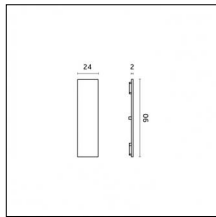

Accessories

Code 0.26813.0012 - End caps (2x) Traceline Pendant Direct/Indirect

Type: Mounting
Finishing: Embossed matt white (Standard)

Code 0.26813.0031 - End caps (2x) Traceline Pendant Direct/Indirect