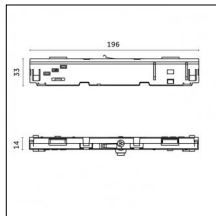

Code 0.26883.0000 - On/Off power adapter

Finishing: Without finish / Stainles Steel / Natural aluminium (Standard)
Description: Suspension set for 3-phase track (without cable)