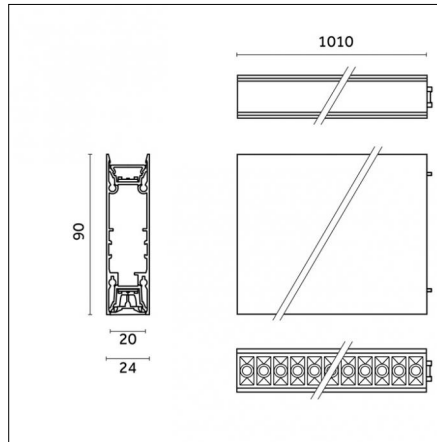

Indoor | Pendants | Traceline Pendant Direct/Indirect

Very wide 40°

Code 0.FN85N.HCDO

Light source features

Number of light sources: 2

Source type: LED

Watt: 21W

Lm: 2912lm

Lm/W: 143lm/W

Kelvin/CRI: 3000K / >95

SDCM/L80 B10: < 3 / 50000

Fixture total output: 1910 lm

Fixture efficacy: 79 lm/W

Electrical features

Driver included: YES

Driver position: integrated

Driver type: On-Off 220/240 Vac 50/60 Hz

Total power consumption (LED + DRIVER): 56.4W

Isolation class: Class II

Optical features

Beam angle: 40°

Interchangeable optic (IOS): NO

UGR : < 16

Physical features

Material: Extruded aluminum

Diffusing screen: Dark Performance

Mounting: Suspension

Finishing: Brushed brass

Notes:

- Maximum length for continuous line configuration with one Power module : 6m (i.e. 1 Power module 3000mm + 1 Continuous 3000mm)

- End caps not included, to be ordered separately

Indirect light:

- Separate switch control for Dimm 1-10 (not 500), DALI and Bluetooth options

- Single switch control for On/Off

Luminaire constructed in conformity with Directives 2014/35/EU (LV), 2014/30/EU (EMC), 2009/125/EC (Ecodesign) with Regulations (EC) No 245/2009, (EU) No 347/2010 and (EU) 2015/1428 (for luminaires with fluorescent and metal halide lamps only), 2009/125/EC (Ecodesign) with Regulations (EU) No 1194/2012 and 2015/1428 (for LED luminaires only), 2011/65/EU (RoHS 2) and 2012/19/EU (WEEE).

Reggiani SPA Illuminazione

Viale Monza, 16 20845 Sovico (MB) Italy
Tel. (+39) 039 2071.1 fax (+39) 039 2071 999

www.reggiani.net
contact@reggiani.net