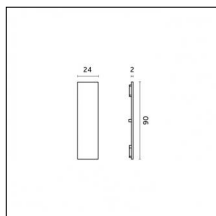

Code 0.26813.00T1 - End caps (2x) Traceline Pendant Direct/Indirect

Type: Mounting
Finishing: Anodized Bronze