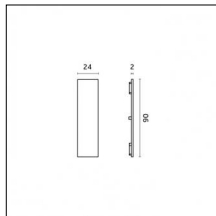

Code 0.26813.00C0 - End caps (2x) Traceline Pendant Direct/Indirect

Type: Mounting
Finishing: Royal matt white