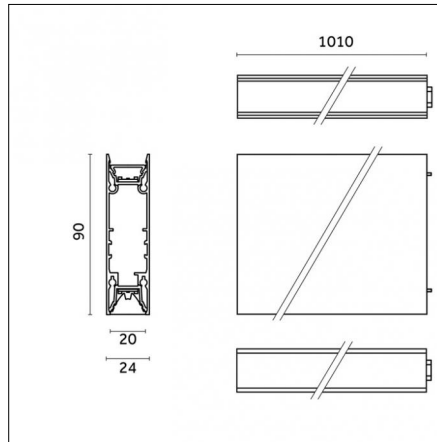

Indoor | Pendants | Traceline Pendant Direct/Indirect

Narrow 11°

01

IP40

850°

Code 0.DP56P.HN01

Light source features

Number of light sources direct light: 1

Source type: LED

Watt: 28W

Lm: 4100lm

Lm/W: 148lm/W

Kelvin/CRI: 4000K / >90

SDCM/L80 B10: < 3 / 50000

Number of light sources indirect light: 1

Source type: LED

Watt: 28W

Lm: 4100lm

Lm/W: 148lm/W

Kelvin/CRI: 4000K / >90

SDCM/L80 B10: < 3 / 50000

Fixture total output: 2699 lm

Fixture efficacy: 84 lm/W

Electrical features

Driver included: YES

Driver position: integrated

Driver type: On-Off 220/240 Vac 50/60 Hz

Total power consumption (LED + DRIVER): 64W

Isolation class: Class II

Optical features

Beam angle: 11°

Interchangeable optic (IOS): NO

Physical features

Material: Extruded aluminum

Diffusing screen: PMMA Lens 11°

Mounting: Suspension

Finishing: Chrome

Notes:

- Maximum length for continuous line configuration with one Power module : 6m (i.e. 1 Power module 3000mm + 1 Continuous 3000mm)

- End caps not included, to be ordered separately

Indirect light:

- Separate switch control for Dimm 1-10 (not 500), DALI and Bluetooth options

- Single switch control for On/Off

Luminaire constructed in conformity with Directives 2014/35/EU (LV), 2014/30/EU (EMC), 2009/125/EC (Ecodesign) with Regulations (EC) No 245/2009, (EU) No 347/2010 and (EU) 2015/1428 (for luminaires with fluorescent and metal halide lamps only), 2009/125/EC (Ecodesign) with Regulations (EU) No 1194/2012 and 2015/1428 (for LED luminaires only), 2011/65/EU (RoHS 2) and 2012/19/EU (WEEE).

Reggiani SPA Illuminazione

Viale Monza, 16 20845 Sovico (MB) Italy
Tel. (+39) 039 2071.1 fax (+39) 039 2071 999

www.reggiani.net
contact@reggiani.net