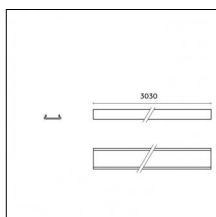

Accessories

Code 0.26801.0000 - Opal Diffuser T 55% 3000mm

Type: Optical

Finishing: Without finish / Stainles Steel / Natural aluminium (Standard)