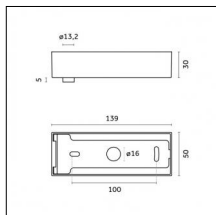

Code 0.26881.0012 - Surface trim base (without cable)

Finishing: Embossed matt white (Standard)