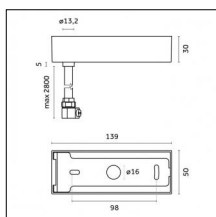

Description: Short brackets (2x) with gripper Ø 1,5m, surface ceiling rose, 3000mm cable

Accessories

Code 0.26826.0000 - Suspension set for 3000mm cable with long bracket (1x)

Type: Structural
 Finishing: Without finish / Stainless Steel / Natural aluminium (Standard)
 Description: Long bracket with gripper \varnothing 1,5m, surface ceiling rose, 3000mm cable