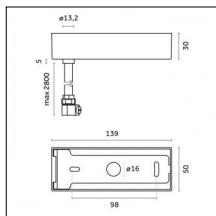

Mounting: Suspension

Finishing: Brushed gold

Notes:

- Maximum length for continuous line configuration with one Power module : 6m (i.e. 1 Power module 3000mm + 1 Continuous 3000mm)

- End caps not included, to be ordered separately

Accessories

Code 0.26825.0000 - Suspension set for 3000mm cable with short brackets (2x)

Type: Structural
 Finishing: Without finish / Stainless Steel / Natural aluminium (Standard)
 Description: Short brackets (2x) with gripper Ø 1,5m, surface ceiling rose, 3000mm cable

Code 0.26826.0000 - Suspension set for 3000mm cable with long bracket (1x)

Type: Structural
 Finishing: Without finish / Stainless Steel / Natural aluminium (Standard)
 Description: Long bracket with gripper Ø 1,5m, surface ceiling rose, 3000mm cable