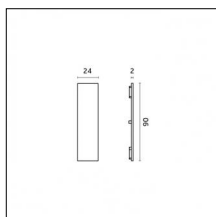

Type: Mounting

Finishing: Chrome

Code 0.26813.0012 - End caps (2x) Traceline Pendant Direct/Indirect

Type: Mounting

Finishing: Embossed matt white (Standard)

Luminaire constructed in conformity with Directives 2014/35/EU (LV), 2014/30/EU (EMC), 2009/125/EC (Ecodesign) with Regulations (EC) No 245/2009, (EU) No 347/2010 and (EU) 2015/1428 (for luminaires with fluorescent and metal halide lamps only), 2009/125/EC (Ecodesign) with Regulations (EU) No 1194/2012 and 2015/1428 (for LED luminaires only), 2011/65/EU (RoHS 2) and 2012/19/EU (WEEE).