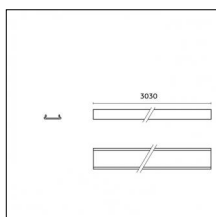

Code 0.26802.0000 - Opal Diffuser T 70% 3000mm

Type: Optical

Finishing: Without finish / Stainles Steel / Natural aluminium (Standard)