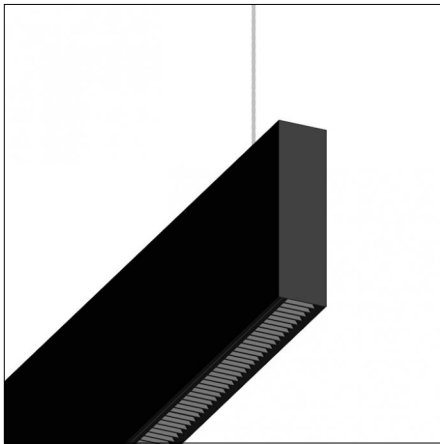

Finishing: Without finish / Stainles Steel / Natural aluminium (Standard)
Description: Suspension set for 3-phase track (without cable)

Indoor | Pendants | Traceline Pendant Direct/Indirect

Very wide 60°/20°