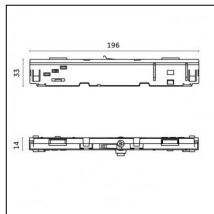

Code 0.26883.0000 - On/Off power adapter

Finishing: Without finish / Stainless Steel / Natural aluminium (Standard)
Description: Suspension set for 3-phase track (without cable)