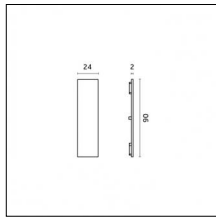

Accessories

Code 0.26813.0012 - End caps (2x) Traceline Pendant Direct/Indirect

Type: Mounting
Finishing: Embossed matt white (Standard)