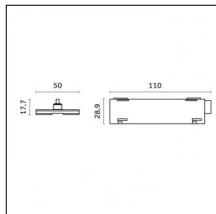

Code 0.26822.0031 - Suspension set for 3-phase track - long bracket (1x)

Type: Mounting

Finishing: Embossed matt black (Standard)

Description: Ghostrack adapter for 3-phase track, 3000m cable, long bracket (1x)