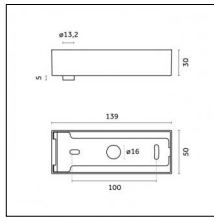

Accessories

Code 0.26881.0031 - Surface trim base (without cable)

Finishing: Embossed matt black (Standard)