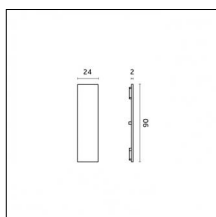

Accessories

Code 0.26813.00M0 - End caps (2x) Traceline Pendant Direct/Indirect

Type: Mounting
Finishing: Brushed aluminum