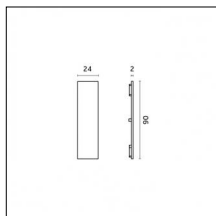

Accessories

Code 0.26813.00M0 - End caps (2x) Traceline Pendant Direct/Indirect

Type: Mounting
Finishing: Brushed aluminum

Code 0.26813.00N0 - End caps (2x) Traceline Pendant Direct/Indirect

Type: Mounting
Finishing: Brushed copper