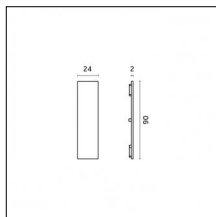

Code 0.26813.00E0 - End caps (2x) Traceline Pendant Direct/Indirect

Type: Mounting
Finishing: Brushed gold

Luminaire constructed in conformity with Directives 2014/35/EU (LV), 2014/30/EU (EMC), 2009/125/EC (Ecodesign) with Regulations (EC) No 245/2009, (EU) No 347/2010 and (EU) 2015/1428 (for luminaires with fluorescent and metal halide lamps only), 2009/125/EC (Ecodesign) with Regulations (EU) No 1194/2012 and 2015/1428 (for LED luminaires only), 2011/65/EU (RoHS 2) and 2012/19/EU (WEEE).