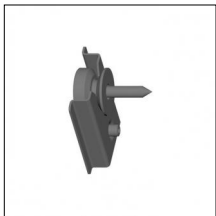

Code 0.26833.0000 - Fixing bracket for surface vertical installatio

Type: Structural
Finishing: Without finish / Stainles Steel / Natural aluminium (Standard)
Description: Traceline Surface/Pendant