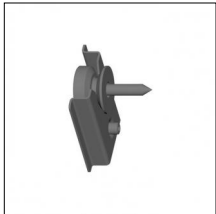

Accessories

Code 0.26832.0012 - Wall bracket

Type: Structural
Finishing: Embossed matt white (Standard)

Code 0.26832.0031 - Wall bracket

Type: Structural
Finishing: Embossed matt black (Standard)

Code 0.26833.0000 - Fixing bracket for surface vertical installatio