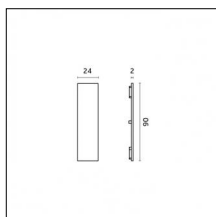

Code 0.26813.0012 - End caps (2x) Traceline Pendant Direct/Indirect

Type: Mounting

Finishing: Embossed matt white (Standard)

Luminaire constructed in conformity with Directives 2014/35/EU (LV), 2014/30/EU (EMC), 2009/125/EC (Ecodesign) with Regulations (EC) No 245/2009, (EU) No 347/2010 and (EU) 2015/1428 (for luminaires with fluorescent and metal halide lamps only), 2009/125/EC (Ecodesign) with Regulations (EU) No 1194/2012 and 2015/1428 (for LED luminaires only), 2011/65/EU (RoHS 2) and 2012/19/EU (WEEE).

Reggiani SPA Illuminazione

Viale Monza, 16 20845 Sovico (MB) Italy
Tel. (+39) 039 2071.1 fax (+39) 039 2071 999

www.reggiani.net
contact@reggiani.net