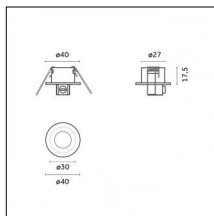

Code 0.26882.0031 - Surface trimless base (without cable)

Finishing: Embossed matt black (Standard)