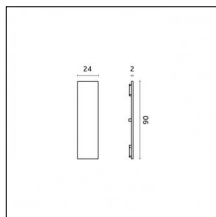

Code 0.26813.0031 - End caps (2x) Traceline Pendant Direct/Indirect

Type: Mounting
Finishing: Embossed matt black (Standard)