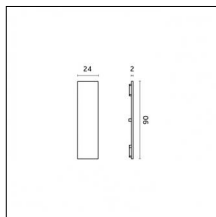

Code 0.26813.00E0 - End caps (2x) Traceline Pendant Direct/Indirect

Type: Mounting
Finishing: Brushed gold