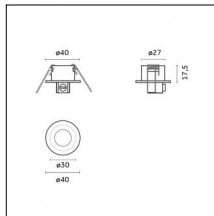

Accessories

Code 0.26881.0031 - Surface trim base (without cable)

Finishing: Embossed matt black (Standard)

Code 0.26882.0012 - Surface trimless base (without cable)

Finishing: Embossed matt white (Standard)