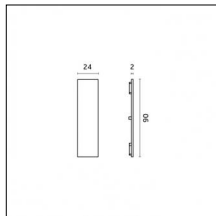

Code 0.26813.00B0 - End caps (2x) Traceline Pendant Direct/Indirect

Type: Mounting
Finishing: Royal matt black