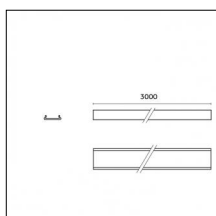

Code 0.26804.0000 - Black Frosted diffuser L3000mm

Type: Optical

Finishing: Without finish / Stainles Steel / Natural aluminium (Standard)