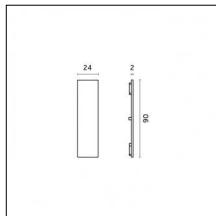

Code 0.26813.00D0 - End caps (2x) Traceline Pendant Direct/Indirect

Type: Mounting
Finishing: Brushed brass