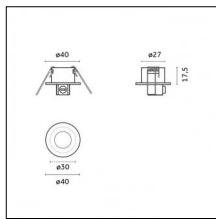

Code 0.26882.0031 - Surface trimless base (without cable)

Finishing: Embossed matt black (Standard)