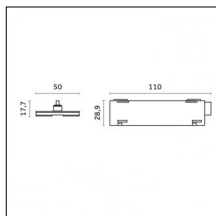

Code 0.26822.0012 - Suspension set for 3-phase track - long bracket (1x)

Type: Mounting

Finishing: Embossed matt white (Standard)

Description: Ghosttrack adapter for 3-phase track, 3000m cable, long bracket (1x)