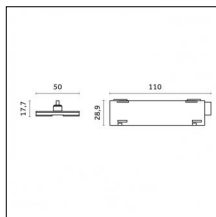

Code 0.26821.0031 - Suspension set for 3-phase track - Short brackets (2x)

Type: Mounting

Finishing: Embossed matt black (Standard)

Description: Ghostrack adapters (2x) for 3-phase track, 3000m cables, short brackets (2x)