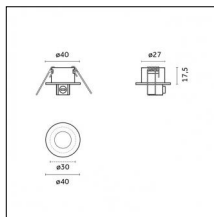

Finishing: Embossed matt white (Standard)

Accessories

Code 0.26881.0031 - Surface trim base (without cable)

Finishing: Embossed matt black (Standard)

Code 0.26882.0012 - Surface trimless base (without cable)