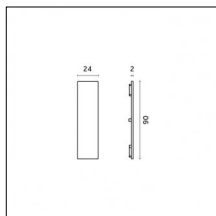

Code 0.26813.00N0 - End caps (2x) Traceline Pendant Direct/Indirect

Type: Mounting
Finishing: Brushed copper