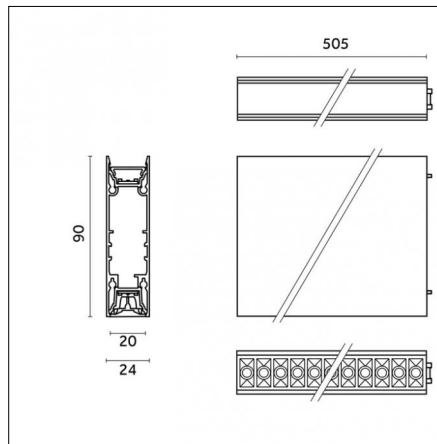

Indoor | Pendants | Traceline Pendant Direct/Indirect

Very wide 40°

Code 0.FN82N.HC01

Light source features

Number of light sources direct light: 1

Source type: LED

Watt: 10.5W

Lm: 1456lm

Lm/W: 143lm/W

Kelvin/CRI: 3000K / >95

SDCM/L80 B10: < 3 / 50000

Number of light sources indirect light: 1

Source type: LED

Watt: 14W

Lm: 2050lm

Lm/W: 148lm/W

Kelvin/CRI: 3000K / >95

SDCM/L80 B10: < 3 / 50000

Fixture total output: 954 lm

Fixture efficacy: 79 lm/W

Electrical features

Driver included: YES

Driver position: integrated

Driver type: On-Off 220/240 Vac 50/60 Hz

Total power consumption (LED + DRIVER): 28.2W

Isolation class: Class II

Optical features

Beam angle: 40°

Interchangeable optic (IOS): NO

UGR : < 16

Physical features

Material: Extruded aluminum

Diffusing screen: Dark Performance

Mounting: Suspension

Finishing: Chrome

Notes:

- Maximum length for continuous line configuration with one Power module : 6m (i.e. 1 Power module 3000mm + 1 Continuous 3000mm)

- End caps not included, to be ordered separately

Indirect light:

- Separate switch control for Dimm 1-10 (not 500), DALI and Bluetooth options

- Single switch control for On/Off

Luminaire constructed in conformity with Directives 2014/35/EU (LV), 2014/30/EU (EMC), 2009/125/EC (Ecodesign) with Regulations (EC) No 245/2009, (EU) No 347/2010 and (EU) 2015/1428 (for luminaires with fluorescent and metal halide lamps only), 2009/125/EC (Ecodesign) with Regulations (EU) No 1194/2012 and 2015/1428 (for LED luminaires only), 2011/65/EU (RoHS 2) and 2012/19/EU (WEEE).

Reggiani SPA Illuminazione

Viale Monza, 16 20845 Sovico (MB) Italy
Tel. (+39) 039 2071.1 fax (+39) 039 2071 999

www.reggiani.net
contact@reggiani.net