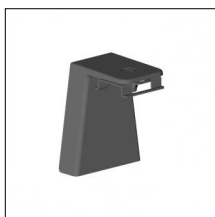

Code 0.26832.0012 - Wall bracket

Type: Structural
Finishing: Embossed matt white (Standard)