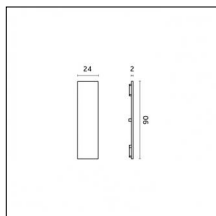

Code 0.26813.00T1 - End caps (2x) Traceline Pendant Direct/Indirect

Type: Mounting
Finishing: Anodized Bronze