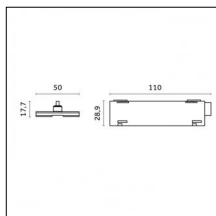

Code 0.26822.0031 - Suspension set for 3-phase track - long bracket (1x)

Type: Mounting

Finishing: Embossed matt black (Standard)

Description: Ghosttrack adapter for 3-phase track, 3000m cable, long bracket (1x)