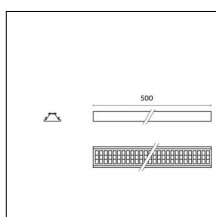

Code 0.26805.0000 - Dark Grid diffuser (UGR)