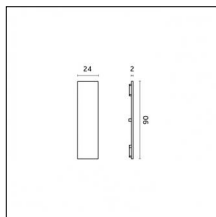

Code 0.26813.00L0 - End caps (2x) Traceline Pendant Direct/Indirect

Type: Mounting
Finishing: Antiqued brushed bronze

Luminaire constructed in conformity with Directives 2014/35/EU (LV), 2014/30/EU (EMC), 2009/125/EC (Ecodesign) with Regulations (EC) No 245/2009, (EU) No 347/2010 and (EU) 2015/1428 (for luminaires with fluorescent and metal halide lamps only), 2009/125/EC (Ecodesign) with Regulations (EU) No 1194/2012 and 2015/1428 (for LED luminaires only), 2011/65/EU (RoHS 2) and 2012/19/EU (WEEE).