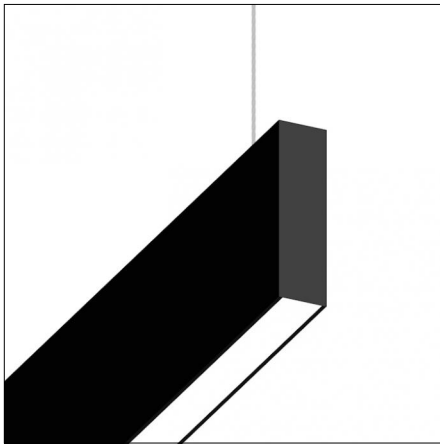

Indoor | Pendants | Traceline Pendant Direct/Indirect

Very wide 110°

Code 0.DP54R.HN01

Light source features

Number of light sources direct light: 1

Source type: LED

Watt: 7.3W

Lm: 1172lm

Lm/W: 160lm/W

Kelvin/CRI: 4000K / >90

SDCM/L80 B10: < 3 / 50000

Number of light sources indirect light: 1

Source type: LED

Watt: 28W

Lm: 4100lm

Lm/W: 148lm/W

Kelvin/CRI: 4000K / >90

SDCM/L80 B10: < 3 / 50000

Fixture total output: 765 lm

Fixture efficacy: 96 lm/W

Electrical features

Driver included: YES

Driver position: integrated

Driver type: On-Off 220/240 Vac 50/60 Hz

Total power consumption (LED + DRIVER): 39W

Isolation class: Class II

Optical features

Beam angle: 110°

Interchangeable optic (IOS): NO

Physical features

Material: Extruded aluminum

Diffusing screen: Opal

Mounting: Suspension

Finishing: Chrome

Notes:

- Maximum length for continuous line configuration with one Power module : 6m (i.e. 1 Power module 3000mm + 1 Continuous 3000mm)

- End caps not included, to be ordered separately

Indirect light:

- Separate switch control for Dimm 1-10 (not 500), DALI and Bluetooth options

- Single switch control for On/Off

- Indirect light diffuser: T 70% - Direct light diffuser: T 55%

Luminaire constructed in conformity with Directives 2014/35/EU (LV), 2014/30/EU (EMC), 2009/125/EC (Ecodesign) with Regulations (EC) No 245/2009, (EU) No 347/2010 and (EU) 2015/1428 (for luminaires with fluorescent and metal halide lamps only), 2009/125/EC (Ecodesign) with Regulations (EU) No 1194/2012 and 2015/1428 (for LED luminaires only), 2011/65/EU (RoHS 2) and 2012/19/EU (WEEE).

Reggiani SPA Illuminazione

Viale Monza, 16 20845 Sovico (MB) Italy
Tel. (+39) 039 2071.1 fax (+39) 039 2071 999

www.reggiani.net
contact@reggiani.net