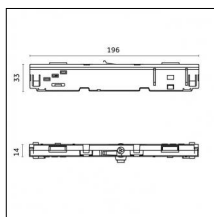

Code 0.26884.0000 - DALI/Dimm power adapter

Finishing: Without finish / Stainless Steel / Natural aluminium (Standard)
Description: Suspension set for 3-phase track (without cable)