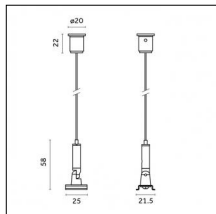

Code 0.26877.0000 - Suspension accessory joint for short brackets (2x)

Type: Structural
Finishing: Without finish / Stainles Steel / Natural aluminium (Standard)