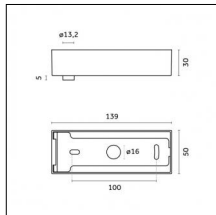

Code 0.26881.0012 - Surface trim base (without cable)

Finishing: Embossed matt white (Standard)