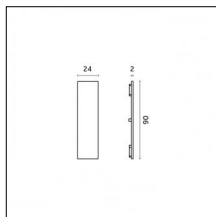

Code 0.26813.0001 - End caps (2x) Traceline Pendant Direct/Indirect

Type: Mounting

Finishing: Chrome