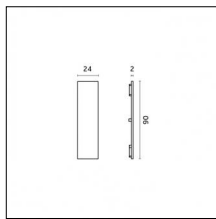

Code 0.26813.00B0 - End caps (2x) Traceline Pendant Direct/Indirect

Type: Mounting
Finishing: Royal matt black