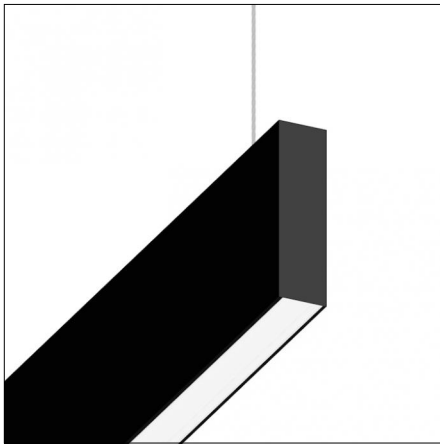

Narrow 11°

01

IP40

850°

Code 0.DP56P.HN01

Light source features

Number of light sources direct light: 1

Source type: LED