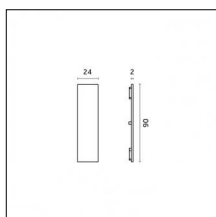

Code 0.26813.00N0 - End caps (2x) Traceline Pendant Direct/Indirect

Type: Mounting
Finishing: Brushed copper