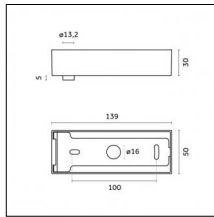

Finishing: Embossed matt white (Standard)

Accessories

Code 0.26881.0031 - Surface trim base (without cable)

Finishing: Embossed matt black (Standard)

Code 0.26882.0012 - Surface trimless base (without cable)