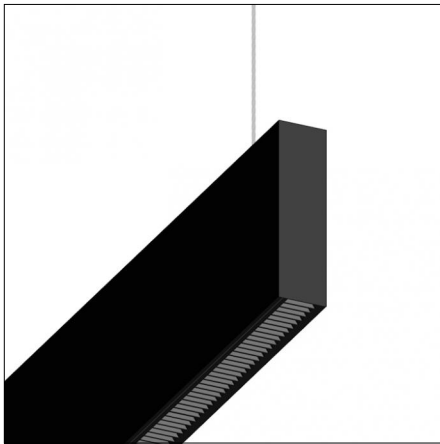

Indoor | Pendants | Traceline Pendant Direct/Indirect

Very wide 60°/20°

Code 0.DN86S.HND0

Light source features

Number of light sources direct light: 1

Source type: LED

Watt: 28W

Lm: 4100lm

Lm/W: 148lm/W

Kelvin/CRI: 4000K / >90

SDCM/L80 B10: < 3 / 50000

Number of light sources indirect light: 1

Source type: LED

Watt: 28W

Lm: 4100lm

Lm/W: 148lm/W

Kelvin/CRI: 4000K / >90

SDCM/L80 B10: < 3 / 50000

Fixture total output: 670 lm

Fixture efficacy: 21 lm/W

Electrical features

Driver included: YES

Driver position: integrated

Driver type: On-Off 220/240 Vac 50/60 Hz

Total power consumption (LED + DRIVER): 64W

Isolation class: Class II

Optical features

Beam angle: 60°/20°

Interchangeable optic (IOS): NO

UGR : < 14

Physical features

Material: Extruded aluminum

Diffusing screen: Dark Grid

Mounting: Suspension

Finishing: Brushed brass

Notes:

- Maximum length for continuous line configuration with one Power module : 6m (i.e. 1 Power module 3000mm + 1 Continuous 3000mm)

- End caps not included, to be ordered separately

Indirect light:

- Separate switch control for Dimm 1-10 (not 500), DALI and Bluetooth options

- Single switch control for On/Off

Luminaire constructed in conformity with Directives 2014/35/EU (LV), 2014/30/EU (EMC), 2009/125/EC (Ecodesign) with Regulations (EC) No 245/2009, (EU) No 347/2010 and (EU) 2015/1428 (for luminaires with fluorescent and metal halide lamps only), 2009/125/EC (Ecodesign) with Regulations (EU) No 1194/2012 and 2015/1428 (for LED luminaires only), 2011/65/EU (RoHS 2) and 2012/19/EU (WEEE).

Reggiani SPA Illuminazione

Viale Monza, 16 20845 Sovico (MB) Italy
Tel. (+39) 039 2071.1 fax (+39) 039 2071 999

www.reggiani.net
contact@reggiani.net