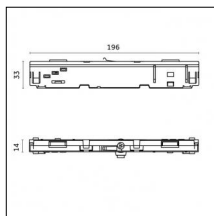

Code 0.26883.0000 - On/Off power adapter

Finishing: Without finish / Stainles Steel / Natural aluminium (Standard)
Description: Suspension set for 3-phase track (without cable)