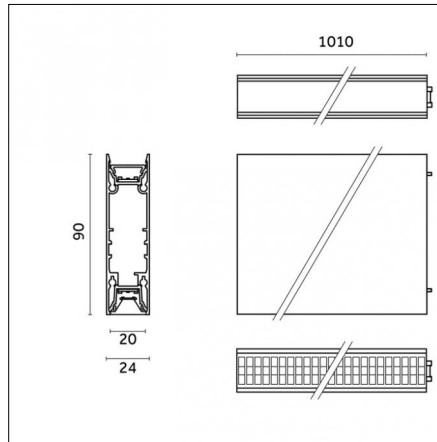

Indoor | Pendants | Traceline Pendant Direct/Indirect

Very wide 60°/20°

Code 0.DN86S.HND0

Light source features

Number of light sources direct light: 1

Source type: LED

Watt: 28W

Lm: 4100lm

Lm/W: 148lm/W

Kelvin/CRI: 4000K / >90

SDCM/L80 B10: < 3 / 50000

Number of light sources indirect light: 1

Source type: LED

Watt: 28W

Lm: 4100lm

Lm/W: 148lm/W

Kelvin/CRI: 4000K / >90

SDCM/L80 B10: < 3 / 50000

Fixture total output: 670 lm

Fixture efficacy: 21 lm/W

Electrical features

Driver included: YES

Driver position: integrated

Driver type: On-Off 220/240 Vac 50/60 Hz

Total power consumption (LED + DRIVER): 64W

Isolation class: Class II

Optical features

Beam angle: 60°/20°

Interchangeable optic (IOS): NO

UGR : < 14

Physical features

Material: Extruded aluminum

Diffusing screen: Dark Grid

Mounting: Suspension

Finishing: Brushed brass

Notes:

- Maximum length for continuous line configuration with one Power module : 6m (i.e. 1 Power module 3000mm + 1 Continuous 3000mm)

- End caps not included, to be ordered separately

Indirect light:

- Separate switch control for Dimm 1-10 (not 500), DALI and Bluetooth options

- Single switch control for On/Off

Luminaire constructed in conformity with Directives 2014/35/EU (LV), 2014/30/EU (EMC), 2009/125/EC (Ecodesign) with Regulations (EC) No 245/2009, (EU) No 347/2010 and (EU) 2015/1428 (for luminaires with fluorescent and metal halide lamps only), 2009/125/EC (Ecodesign) with Regulations (EU) No 1194/2012 and 2015/1428 (for LED luminaires only), 2011/65/EU (RoHS 2) and 2012/19/EU (WEEE).

Reggiani SPA Illuminazione

Viale Monza, 16 20845 Sovico (MB) Italy
Tel. (+39) 039 2071.1 fax (+39) 039 2071 999

www.reggiani.net
contact@reggiani.net