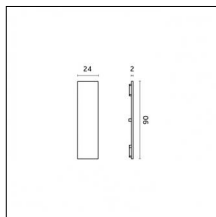

Code 0.26813.00D0 - End caps (2x) Traceline Pendant Direct/Indirect

Type: Mounting
Finishing: Brushed brass