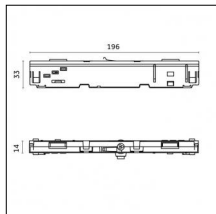

Code 0.26884.0000 - DALI/Dimm power adapter

Finishing: Without finish / Stainles Steel / Natural aluminium (Standard)
Description: Suspension set for 3-phase track (without cable)