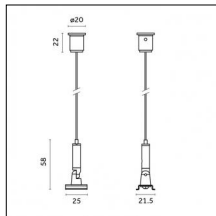

Code 0.26877.0000 - Suspension accessory joint for short brackets (2x)

Type: Structural
Finishing: Without finish / Stainles Steel / Natural aluminium (Standard)