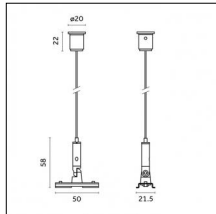

Code 0.26878.0000 - Suspension accessory joint for long bracket

Type: Structural
Finishing: Without finish / Stainles Steel / Natural aluminium (Standard)