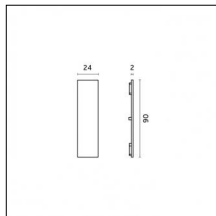

Code 0.26813.00C0 - End caps (2x) Traceline Pendant Direct/Indirect

Type: Mounting
Finishing: Royal matt white