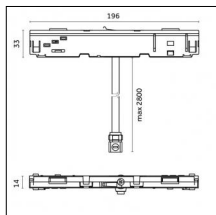

Code 0.26823.0021 - Power adapter ON-OFF/BLUETOOTH for 3-phase track suspension kit

Type: Mounting

Finishing: Black (Standard)