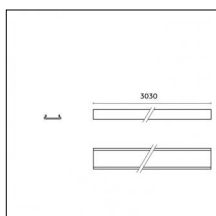

Code 0.26803.0000 - Micro Prismatic Diffuser Low Glare 3000mm

Type: Optical

Finishing: Without finish / Stainles Steel / Natural aluminium (Standard)