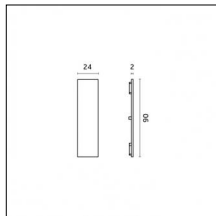

Accessories

Code 0.26813.00L0 - End caps (2x) Traceline Pendant Direct/Indirect

Type: Mounting
Finishing: Antiqued brushed bronze

Code 0.26813.00M0 - End caps (2x) Traceline Pendant Direct/Indirect

Type: Mounting
Finishing: Brushed aluminum