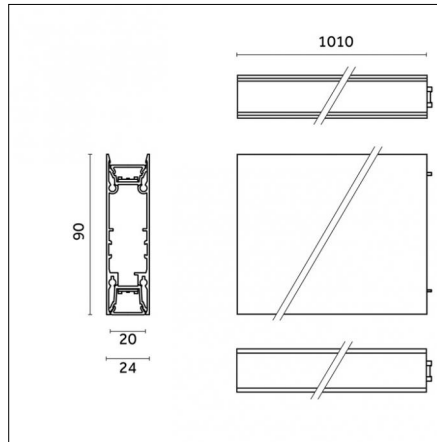

Indoor | Pendants | Traceline Pendant Direct/Indirect

Very wide 110°

Code 0.DN84R.HNE0

Light source features

Number of light sources direct light: 1

Source type: LED

Watt: 7.3W

Lm: 1172lm

Lm/W: 160lm/W

Kelvin/CRI: 4000K / >90

SDCM/L80 B10: < 3 / 50000

Number of light sources indirect light: 1

Source type: LED

Watt: 28W

Lm: 4100lm

Lm/W: 148lm/W

Kelvin/CRI: 4000K / >90

SDCM/L80 B10: < 3 / 50000

Fixture total output: 765 lm

Fixture efficacy: 96 lm/W

Electrical features

Driver included: YES

Driver position: integrated

Driver type: On-Off 220/240 Vac 50/60 Hz

Total power consumption (LED + DRIVER): 39W

Isolation class: Class II

Optical features

Beam angle: 110°

Interchangeable optic (IOS): NO

Physical features

Material: Extruded aluminum

Diffusing screen: Opal

Mounting: Suspension

Finishing: Brushed gold

Notes:

- Maximum length for continuous line configuration with one Power module : 6m (i.e. 1 Power module 3000mm + 1 Continuous 3000mm)

- End caps not included, to be ordered separately

Indirect light:

- Separate switch control for Dimm 1-10 (not 500), DALI and Bluetooth options

- Single switch control for On/Off

- Indirect light diffuser: T 70% - Direct light diffuser: T 55%

Luminaire constructed in conformity with Directives 2014/35/EU (LV), 2014/30/EU (EMC), 2009/125/EC (Ecodesign) with Regulations (EC) No 245/2009, (EU) No 347/2010 and (EU) 2015/1428 (for luminaires with fluorescent and metal halide lamps only), 2009/125/EC (Ecodesign) with Regulations (EU) No 1194/2012 and 2015/1428 (for LED luminaires only), 2011/65/EU (RoHS 2) and 2012/19/EU (WEEE).

Reggiani SPA Illuminazione

Viale Monza, 16 20845 Sovico (MB) Italy
Tel. (+39) 039 2071.1 fax (+39) 039 2071 999

www.reggiani.net
contact@reggiani.net