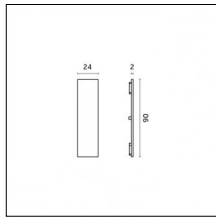

Accessories

Code 0.26813.0031 - End caps (2x) Traceline Pendant Direct/Indirect

Type: Mounting
Finishing: Embossed matt black (Standard)