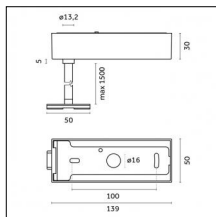

Code 0.26820.0012 - Suspension set with 1,5m tige and long bracket (1x)

Type: Mounting
Finishing: Embossed matt white (Standard)
Description: Ceiling surface base, aluminium box, 1,5m rod, long bracket (1x)