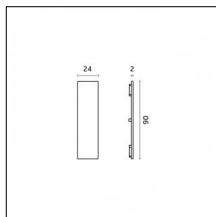

Code 0.26813.0012 - End caps (2x) Traceline Pendant Direct/Indirect

Type: Mounting

Finishing: Embossed matt white (Standard)

Luminaire constructed in conformity with Directives 2014/35/EU (LV), 2014/30/EU (EMC), 2009/125/EC (Ecodesign) with Regulations (EC) No 245/2009, (EU) No 347/2010 and (EU) 2015/1428 (for luminaires with fluorescent and metal halide lamps only), 2009/125/EC (Ecodesign) with Regulations (EU) No 1194/2012 and 2015/1428 (for LED luminaires only), 2011/65/EU (RoHS 2) and 2012/19/EU (WEEE).