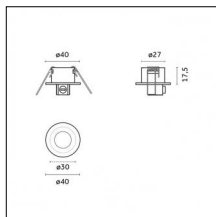

Code 0.26882.0031 - Surface trimless base (without cable)

Finishing: Embossed matt black (Standard)