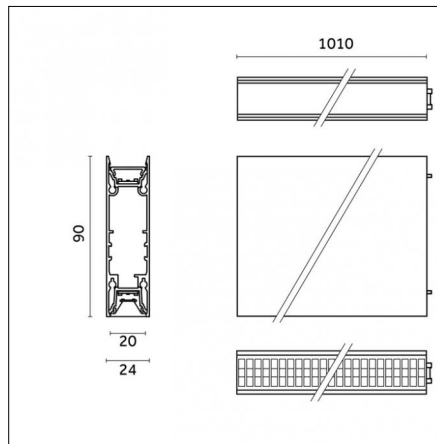

Indoor | Pendants | Traceline Pendant Direct/Indirect

Very wide 60°/20°

12

IP20

850°

Code 0.DP56S.HN12

Light source features

Number of light sources direct light: 1

Source type: LED

Watt: 28W

Lm: 4100lm

Lm/W: 148lm/W

Kelvin/CRI: 4000K / >90

SDCM/L80 B10: < 3 / 50000

Number of light sources indirect light: 1

Source type: LED

Watt: 28W

Lm: 4100lm

Lm/W: 148lm/W

Kelvin/CRI: 4000K / >90

SDCM/L80 B10: < 3 / 50000

Fixture total output: 670 lm

Fixture efficacy: 21 lm/W

Electrical features

Driver included: YES

Driver position: integrated

Driver type: On-Off 220/240 Vac 50/60 Hz

Total power consumption (LED + DRIVER): 64W

Isolation class: Class II

Optical features

Beam angle: 60°/20°

Interchangeable optic (IOS): NO

UGR : < 14

Physical features

Material: Extruded aluminum

Diffusing screen: Dark Grid

Mounting: Suspension

Finishing: Embossed matt white (Standard)

Notes:

- Maximum length for continuous line configuration with one Power module : 6m (i.e. 1 Power module 3000mm + 1 Continuous 3000mm)

- End caps not included, to be ordered separately

Indirect light:

- Separate switch control for Dimm 1-10 (not 500), DALI and Bluetooth options

- Single switch control for On/Off

Luminaire constructed in conformity with Directives 2014/35/EU (LV), 2014/30/EU (EMC), 2009/125/EC (Ecodesign) with Regulations (EC) No 245/2009, (EU) No 347/2010 and (EU) 2015/1428 (for luminaires with fluorescent and metal halide lamps only), 2009/125/EC (Ecodesign) with Regulations (EU) No 1194/2012 and 2015/1428 (for LED luminaires only), 2011/65/EU (RoHS 2) and 2012/19/EU (WEEE).

Reggiani SPA Illuminazione

Viale Monza, 16 20845 Sovico (MB) Italy
Tel. (+39) 039 2071.1 fax (+39) 039 2071 999

www.reggiani.net
contact@reggiani.net