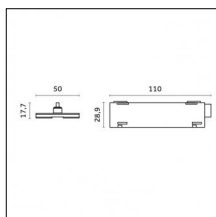

Code 0.26820.0031 - Suspension set with 1,5m tige and long bracket (1x)

Type: Mounting
Finishing: Embossed matt black (Standard)
Description: Ceiling surface base, aluminium box, 1,5m rod, long bracket (1x)