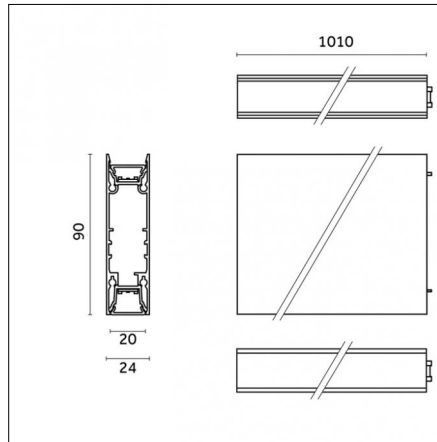

Indoor | Pendants | Traceline Pendant Direct/Indirect

Very wide 110°

Code 0.DP54R.HN01

Light source features

Number of light sources direct light: 1

Source type: LED

Watt: 7.3W

Lm: 1172lm

Lm/W: 160lm/W

Kelvin/CRI: 4000K / >90

SDCM/L80 B10: < 3 / 50000

Number of light sources indirect light: 1

Source type: LED

Watt: 28W

Lm: 4100lm

Lm/W: 148lm/W

Kelvin/CRI: 4000K / >90

SDCM/L80 B10: < 3 / 50000

Fixture total output: 765 lm

Fixture efficacy: 96 lm/W

Electrical features

Driver included: YES

Driver position: integrated

Driver type: On-Off 220/240 Vac 50/60 Hz

Total power consumption (LED + DRIVER): 39W

Isolation class: Class II

Optical features

Beam angle: 110°

Interchangeable optic (IOS): NO

Physical features

Material: Extruded aluminum

Diffusing screen: Opal

Mounting: Suspension

Finishing: Chrome

Notes:

- Maximum length for continuous line configuration with one Power module : 6m (i.e. 1 Power module 3000mm + 1 Continuous 3000mm)

- End caps not included, to be ordered separately

Indirect light:

- Separate switch control for Dimm 1-10 (not 500), DALI and Bluetooth options

- Single switch control for On/Off

- Indirect light diffuser: T 70% - Direct light diffuser: T 55%

Luminaire constructed in conformity with Directives 2014/35/EU (LV), 2014/30/EU (EMC), 2009/125/EC (Ecodesign) with Regulations (EC) No 245/2009, (EU) No 347/2010 and (EU) 2015/1428 (for luminaires with fluorescent and metal halide lamps only), 2009/125/EC (Ecodesign) with Regulations (EU) No 1194/2012 and 2015/1428 (for LED luminaires only), 2011/65/EU (RoHS 2) and 2012/19/EU (WEEE).

Reggiani SPA Illuminazione

Viale Monza, 16 20845 Sovico (MB) Italy
Tel. (+39) 039 2071.1 fax (+39) 039 2071 999

www.reggiani.net
contact@reggiani.net