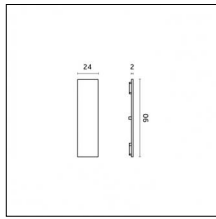

Accessories

Code 0.26813.0012 - End caps (2x) Traceline Pendant Direct/Indirect

Type: Mounting
Finishing: Embossed matt white (Standard)

Code 0.26813.0031 - End caps (2x) Traceline Pendant Direct/Indirect