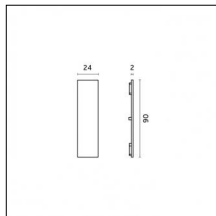

Code 0.26813.00T1 - End caps (2x) Traceline Pendant Direct/Indirect

Type: Mounting
Finishing: Anodized Bronze