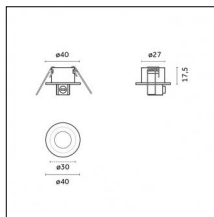

Code 0.26882.0012 - Surface trimless base (without cable)

Finishing: Embossed matt white (Standard)