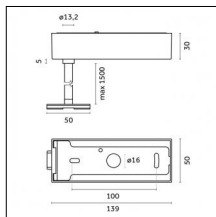

Code 0.26820.0012 - Suspension set with 1,5m tige and long bracket (1x)

Type: Mounting
Finishing: Embossed matt white (Standard)
Description: Ceiling surface base, aluminium box, 1,5m rod, long bracket (1x)