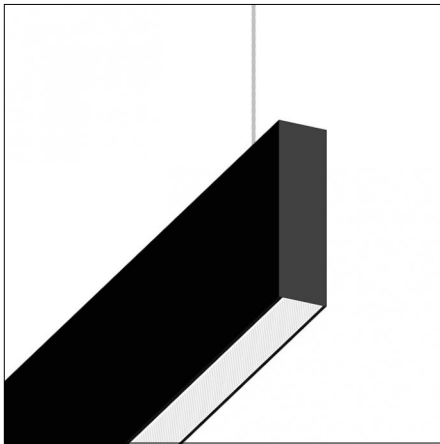

Indoor | Pendants | Traceline Pendant Direct/Indirect

Very wide 70°/90°

850°

Code 0.DP54T.HND0

Light source features

Number of light sources direct light: 1

Source type: LED

Watt: 7.3W

Lm: 1172lm

Lm/W: 160lm/W

Kelvin/CRI: 4000K / >90

SDCM/L80 B10: < 3 / 50000

Number of light sources indirect light: 1

Source type: LED

Watt: 28W

Lm: 4100lm

Lm/W: 148lm/W

Kelvin/CRI: 4000K / >90

SDCM/L80 B10: < 3 / 50000

Fixture total output: 563 lm

Fixture efficacy: 70 lm/W

Electrical features

Driver included: YES

Driver position: integrated

Driver type: On-Off 220/240 Vac 50/60 Hz

Total power consumption (LED + DRIVER): 39W

Isolation class: Class II

Optical features

Beam angle: 70°/90°

Interchangeable optic (IOS): NO

Physical features

Material: Extruded aluminum

Diffusing screen: Micro Prismatic

Mounting: Suspension

Finishing: Brushed brass

Notes:

- Maximum length for continuous line configuration with one Power module : 6m (i.e. 1 Power module 3000mm + 1 Continuous 3000mm)

- End caps not included, to be ordered separately

Indirect light:

- Separate switch control for Dimm 1-10 (not 500), DALI and Bluetooth options

- Single switch control for On/Off

Luminaire constructed in conformity with Directives 2014/35/EU (LV), 2014/30/EU (EMC), 2009/125/EC (Ecodesign) with Regulations (EC) No 245/2009, (EU) No 347/2010 and (EU) 2015/1428 (for luminaires with fluorescent and metal halide lamps only), 2009/125/EC (Ecodesign) with Regulations (EU) No 1194/2012 and 2015/1428 (for LED luminaires only), 2011/65/EU (RoHS 2) and 2012/19/EU (WEEE).

Reggiani SPA Illuminazione

Viale Monza, 16 20845 Sovico (MB) Italy
Tel. (+39) 039 2071.1 fax (+39) 039 2071 999

www.reggiani.net
contact@reggiani.net