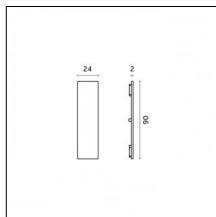

Code 0.26813.0001 - End caps (2x) Traceline Pendant Direct/Indirect

Type: Mounting

Finishing: Chrome