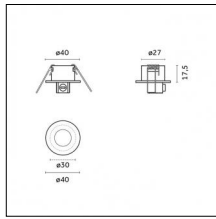

Accessories

Code 0.26882.0012 - Surface trimless base (without cable)

Finishing: Embossed matt white (Standard)