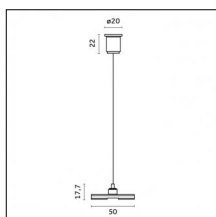

Accessories

Code 0.26825.0000 - Suspension set for 3000mm cable with short brackets (2x)

Type: Structural
 Finishing: Without finish / Stainless Steel / Natural aluminium (Standard)
 Description: Short brackets (2x) with gripper Ø 1,5m, surface ceiling rose, 3000mm cable