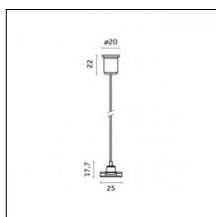

Accessories

Code 0.26825.0000 - Suspension set for 3000mm cable with short brackets (2x)

Type: Structural
 Finishing: Without finish / Stainless Steel / Natural aluminium (Standard)
 Description: Short brackets (2x) with gripper Ø 1,5m, surface ceiling rose, 3000mm cable