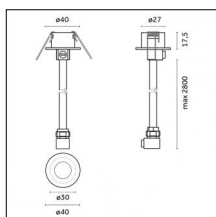

Accessories

Code 0.26829.0012 - Power cable (ON-OFF/BLUETOOTH) with Recessed trimless base - 3000mm

Type: Structural
Finishing: Embossed matt white (Standard)

Code 0.26829.0031 - Power cable (ON-OFF/BLUETOOTH) with Recessed trimless base - 3000mm