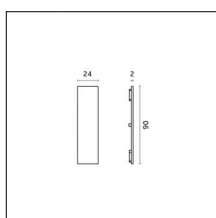

Code 0.26813.0001 - End caps (2x) Traceline Pendant Direct/Indirect

Type: Mounting

Finishing: Chrome

Luminaire constructed in conformity with Directives 2014/35/EU (LV), 2014/30/EU (EMC), 2009/125/EC (Ecodesign) with Regulations (EC) No 245/2009, (EU) No 347/2010 and (EU) 2015/1428 (for luminaires with fluorescent and metal halide lamps only), 2009/125/EC (Ecodesign) with Regulations (EU) No 1194/2012 and 2015/1428 (for LED luminaires only), 2011/65/EU (RoHS 2) and 2012/19/EU (WEEE).