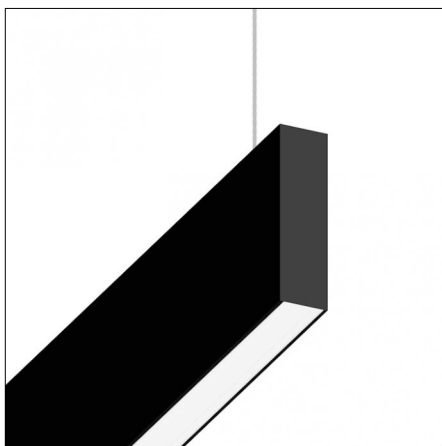

Indoor | Pendants | Traceline Pendant Direct/Indirect

Medium-wide 48°

12

IP40

850°

Code 0.DP56Q.HN12

Light source features

Number of light sources direct light: 1

Source type: LED

Watt: 28W

Lm: 4100lm

Lm/W: 148lm/W

Kelvin/CRI: 4000K / >90

SDCM/L80 B10: < 3 / 50000

Number of light sources indirect light: 1

Source type: LED

Watt: 28W

Lm: 4100lm

Lm/W: 148lm/W

Kelvin/CRI: 4000K / >90

SDCM/L80 B10: < 3 / 50000

Fixture total output: 2938 lm

Fixture efficacy: 92 lm/W

Electrical features

Driver included: YES

Driver position: integrated

Driver type: On-Off 220/240 Vac 50/60 Hz

Total power consumption (LED + DRIVER): 64W

Isolation class: Class II

Optical features

Beam angle: 48°

Interchangeable optic (IOS): NO

Physical features

Material: Extruded aluminum

Diffusing screen: PMMA Lens 48°

Mounting: Suspension

Finishing: Embossed matt white (Standard)

Notes:

- Maximum length for continuous line configuration with one Power module : 6m (i.e. 1 Power module 3000mm + 1 Continuous 3000mm)

- End caps not included, to be ordered separately

Indirect light:

- Separate switch control for Dimm 1-10 (not 500), DALI and Bluetooth options

- Single switch control for On/Off

Luminaire constructed in conformity with Directives 2014/35/EU (LV), 2014/30/EU (EMC), 2009/125/EC (Ecodesign) with Regulations (EC) No 245/2009, (EU) No 347/2010 and (EU) 2015/1428 (for luminaires with fluorescent and metal halide lamps only), 2009/125/EC (Ecodesign) with Regulations (EU) No 1194/2012 and 2015/1428 (for LED luminaires only), 2011/65/EU (RoHS 2) and 2012/19/EU (WEEE).

Reggiani SPA Illuminazione

Viale Monza, 16 20845 Sovico (MB) Italy
Tel. (+39) 039 2071.1 fax (+39) 039 2071 999

www.reggiani.net
contact@reggiani.net