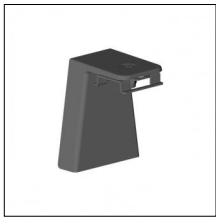

Accessories

Code 0.26832.0031 - Wall bracket

Type: Structural
Finishing: Embossed matt black (Standard)