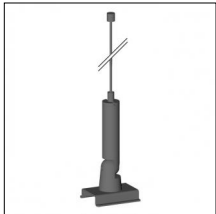

Accessories

Code 0.26832.0031 - Wall bracket

Type: Structural
Finishing: Embossed matt black (Standard)

Code 0.26833.0000 - Fixing bracket for surface vertical installatio

Type: Structural
Finishing: Without finish / Stainles Steel / Natural aluminium (Standard)
Description: Traceline Surface/Pendant