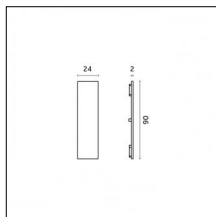

Code 0.26813.0001 - End caps (2x) Traceline Pendant Direct/Indirect

Type: Mounting

Finishing: Chrome

Luminaire constructed in conformity with Directives 2014/35/EU (LV), 2014/30/EU (EMC), 2009/125/EC (Ecodesign) with Regulations (EC) No 245/2009, (EU) No 347/2010 and (EU) 2015/1428 (for luminaires with fluorescent and metal halide lamps only), 2009/125/EC (Ecodesign) with Regulations (EU) No 1194/2012 and 2015/1428 (for LED luminaires only), 2011/65/EU (RoHS 2) and 2012/19/EU (WEEE).