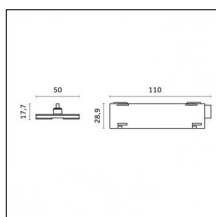

Code 0.26821.0031 - Suspension set for 3-phase track - Short brackets (2x)

Type: Mounting

Finishing: Embossed matt black (Standard)

Description: Ghosttrack adapters (2x) for 3-phase track, 3000m cables, short brackets (2x)