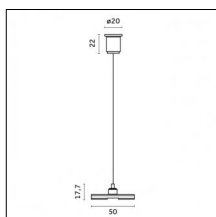

Description: Short brackets (2x) with gripper Ø 1,5m, surface ceiling rose, 3000mm cable

Accessories

Code 0.26826.0000 - Suspension set for 3000mm cable with long bracket (1x)

Type: Structural
 Finishing: Without finish / Stainless Steel / Natural aluminium (Standard)
 Description: Long bracket with gripper \varnothing 1,5m, surface ceiling rose, 3000mm cable