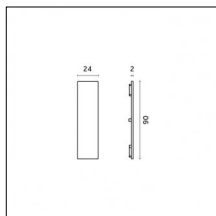

Accessories

Code 0.26813.00L0 - End caps (2x) Traceline Pendant Direct/Indirect

Type: Mounting
Finishing: Antiqued brushed bronze

Code 0.26813.00M0 - End caps (2x) Traceline Pendant Direct/Indirect

Type: Mounting
Finishing: Brushed aluminum