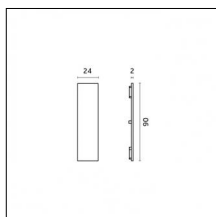

Code 0.26813.0001 - End caps (2x) Traceline Pendant Direct/Indirect

Type: Mounting

Finishing: Chrome