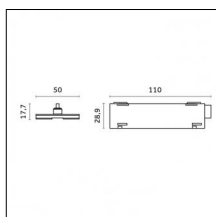

Accessories

Code 0.26821.0012 - Suspension set for 3-phase track - Short brackets (2x)

Type: Mounting

Finishing: Embossed matt white (Standard)

Description: Ghosttrack adapters (2x) for 3-phase track, 3000m cables, short brackets (2x)