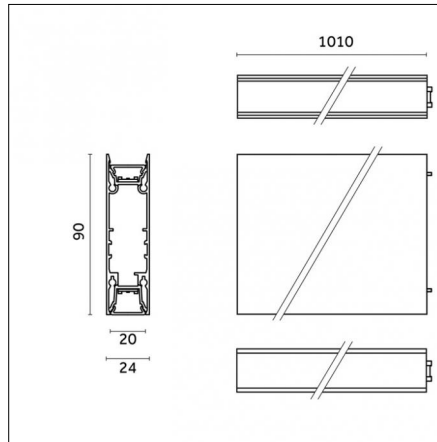

Indoor | Pendants | Traceline Pendant Direct/Indirect

Very wide 70°/90°

850°

Code 0.DP54T.HND0

Light source features

Number of light sources direct light: 1

Source type: LED

Watt: 7.3W

Lm: 1172lm

Lm/W: 160lm/W

Kelvin/CRI: 4000K / >90

SDCM/L80 B10: < 3 / 50000

Number of light sources indirect light: 1

Source type: LED

Watt: 28W

Lm: 4100lm

Lm/W: 148lm/W

Kelvin/CRI: 4000K / >90

SDCM/L80 B10: < 3 / 50000

Fixture total output: 563 lm

Fixture efficacy: 70 lm/W

Electrical features

Driver included: YES

Driver position: integrated

Driver type: On-Off 220/240 Vac 50/60 Hz

Total power consumption (LED + DRIVER): 39W

Isolation class: Class II

Optical features

Beam angle: 70°/90°

Interchangeable optic (IOS): NO

Physical features

Material: Extruded aluminum

Diffusing screen: Micro Prismatic

Mounting: Suspension

Finishing: Brushed brass

Notes:

- Maximum length for continuous line configuration with one Power module : 6m (i.e. 1 Power module 3000mm + 1 Continuous 3000mm)

- End caps not included, to be ordered separately

Indirect light:

- Separate switch control for Dimm 1-10 (not 500), DALI and Bluetooth options

- Single switch control for On/Off

Luminaire constructed in conformity with Directives 2014/35/EU (LV), 2014/30/EU (EMC), 2009/125/EC (Ecodesign) with Regulations (EC) No 245/2009, (EU) No 347/2010 and (EU) 2015/1428 (for luminaires with fluorescent and metal halide lamps only), 2009/125/EC (Ecodesign) with Regulations (EU) No 1194/2012 and 2015/1428 (for LED luminaires only), 2011/65/EU (RoHS 2) and 2012/19/EU (WEEE).

Reggiani SPA Illuminazione

Viale Monza, 16 20845 Sovico (MB) Italy
Tel. (+39) 039 2071.1 fax (+39) 039 2071 999

www.reggiani.net
contact@reggiani.net