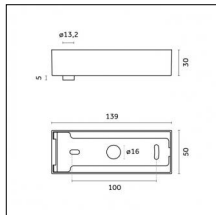

Code 0.26881.0031 - Surface trim base (without cable)

Finishing: Embossed matt black (Standard)