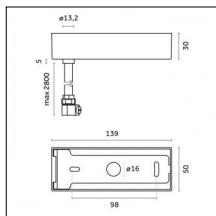

Code 0.26827.0012 - Power cable (ON-OFF/BLUETOOTH) with Surface trim base-3000mm

Type: Structural
 Finishing: Embossed matt white (Standard)

Code 0.26827.0031 - Power cable (ON-OFF/BLUETOOTH) with Surface trim base-3000mm