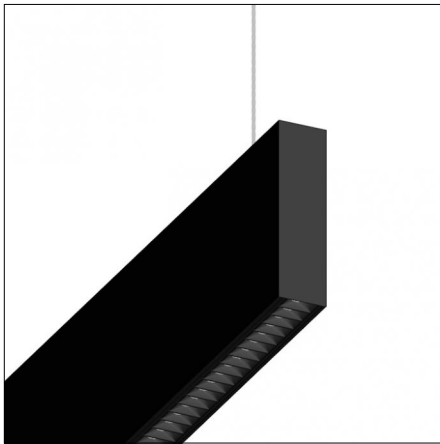

Indoor | Pendants | Traceline Pendant Direct/Indirect

Very wide 40°

Code 0.FN82N.HC01

Light source features

Number of light sources direct light: 1

Source type: LED

Watt: 10.5W

Lm: 1456lm

Lm/W: 143lm/W

Kelvin/CRI: 3000K / >95

SDCM/L80 B10: < 3 / 50000

Number of light sources indirect light: 1

Source type: LED

Watt: 14W

Lm: 2050lm

Lm/W: 148lm/W

Kelvin/CRI: 3000K / >95

SDCM/L80 B10: < 3 / 50000

Fixture total output: 954 lm

Fixture efficacy: 79 lm/W

Electrical features

Driver included: YES

Driver position: integrated

Driver type: On-Off 220/240 Vac 50/60 Hz

Total power consumption (LED + DRIVER): 28.2W

Isolation class: Class II

Optical features

Beam angle: 40°

Interchangeable optic (IOS): NO

UGR : < 16

Physical features

Material: Extruded aluminum

Diffusing screen: Dark Performance

Mounting: Suspension

Finishing: Chrome

Notes:

- Maximum length for continuous line configuration with one Power module : 6m (i.e. 1 Power module 3000mm + 1 Continuous 3000mm)

- End caps not included, to be ordered separately

Indirect light:

- Separate switch control for Dimm 1-10 (not 500), DALI and Bluetooth options

- Single switch control for On/Off

Luminaire constructed in conformity with Directives 2014/35/EU (LV), 2014/30/EU (EMC), 2009/125/EC (Ecodesign) with Regulations (EC) No 245/2009, (EU) No 347/2010 and (EU) 2015/1428 (for luminaires with fluorescent and metal halide lamps only), 2009/125/EC (Ecodesign) with Regulations (EU) No 1194/2012 and 2015/1428 (for LED luminaires only), 2011/65/EU (RoHS 2) and 2012/19/EU (WEEE).

Reggiani SPA Illuminazione

Viale Monza, 16 20845 Sovico (MB) Italy
Tel. (+39) 039 2071.1 fax (+39) 039 2071 999

www.reggiani.net
contact@reggiani.net