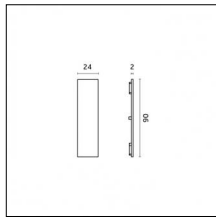

Code 0.26813.00B0 - End caps (2x) Traceline Pendant Direct/Indirect

Type: Mounting
Finishing: Royal matt black