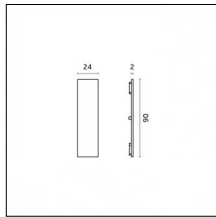

Accessories

Code 0.26813.0012 - End caps (2x) Traceline Pendant Direct/Indirect

Type: Mounting
Finishing: Embossed matt white (Standard)