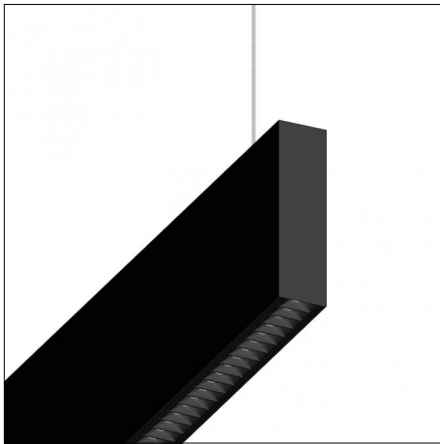

Indoor | Pendants | Traceline Pendant Direct/Indirect

Very wide 40°

Code 0.FN85N.HCDO

Light source features

Number of light sources: 2

Source type: LED

Watt: 21W

Lm: 2912lm

Lm/W: 143lm/W

Kelvin/CRI: 3000K / >95

SDCM/L80 B10: < 3 / 50000

Fixture total output: 1910 lm

Fixture efficacy: 79 lm/W

Electrical features

Driver included: YES

Driver position: integrated

Driver type: On-Off 220/240 Vac 50/60 Hz

Total power consumption (LED + DRIVER): 56.4W

Isolation class: Class II

Optical features

Beam angle: 40°

Interchangeable optic (IOS): NO

UGR : < 16

Physical features

Material: Extruded aluminum

Diffusing screen: Dark Performance

Mounting: Suspension

Finishing: Brushed brass

Notes:

- Maximum length for continuous line configuration with one Power module : 6m (i.e. 1 Power module 3000mm + 1 Continuous 3000mm)

- End caps not included, to be ordered separately

Indirect light:

- Separate switch control for Dimm 1-10 (not 500), DALI and Bluetooth options

- Single switch control for On/Off

Luminaire constructed in conformity with Directives 2014/35/EU (LV), 2014/30/EU (EMC), 2009/125/EC (Ecodesign) with Regulations (EC) No 245/2009, (EU) No 347/2010 and (EU) 2015/1428 (for luminaires with fluorescent and metal halide lamps only), 2009/125/EC (Ecodesign) with Regulations (EU) No 1194/2012 and 2015/1428 (for LED luminaires only), 2011/65/EU (RoHS 2) and 2012/19/EU (WEEE).

Reggiani SPA Illuminazione

Viale Monza, 16 20845 Sovico (MB) Italy
Tel. (+39) 039 2071.1 fax (+39) 039 2071 999

www.reggiani.net
contact@reggiani.net