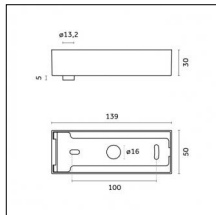

Code 0.26881.0031 - Surface trim base (without cable)

Finishing: Embossed matt black (Standard)

Luminaire constructed in conformity with Directives 2014/35/EU (LV), 2014/30/EU (EMC), 2009/125/EC (Ecodesign) with Regulations (EC) No 245/2009, (EU) No 347/2010 and (EU) 2015/1428 (for luminaires with fluorescent and metal halide lamps only), 2009/125/EC (Ecodesign) with Regulations (EU) No 1194/2012 and 2015/1428 (for LED luminaires only), 2011/65/EU (RoHS 2) and 2012/19/EU (WEEE).