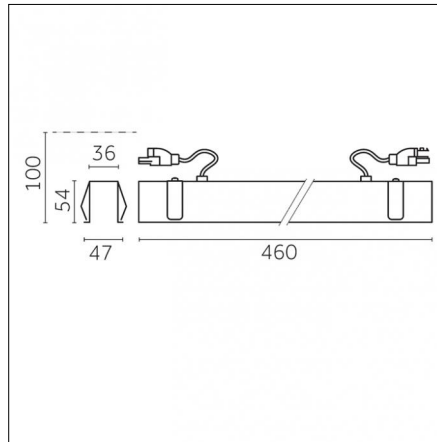

Indoor | Recessed luminaires | Yori Linear recessed continuous line

**CUT
OUT**

470x40mm

Wide 77°

12

IP43

Risk 0

850°