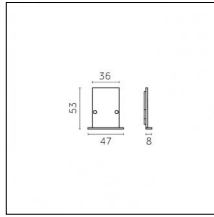

Accessories

Code 0.26156.0012 - End cap (2pcs)

Type: Mounting

Finishing: Embossed matt white (Standard)