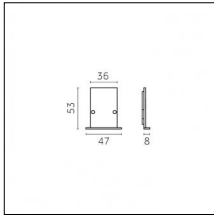

Code 0.26156.0031 - End cap (2pcs)

Type: Mounting

Finishing: Embossed matt black (Standard)