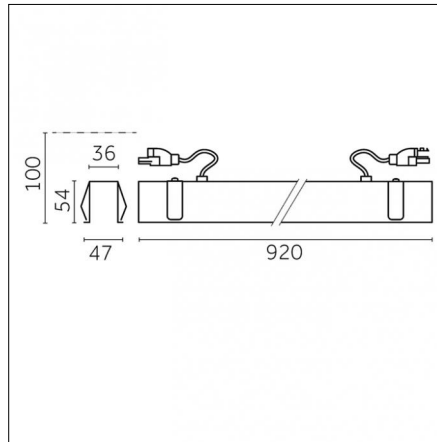

**CUT
OUT**

930x40mm

Wide 77°

12

IP43

Risk 0

850°

Code 0.CH050.HQ12