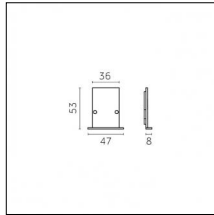

Code 0.26156.0031 - End cap (2pcs)

Type: Mounting

Finishing: Embossed matt black (Standard)