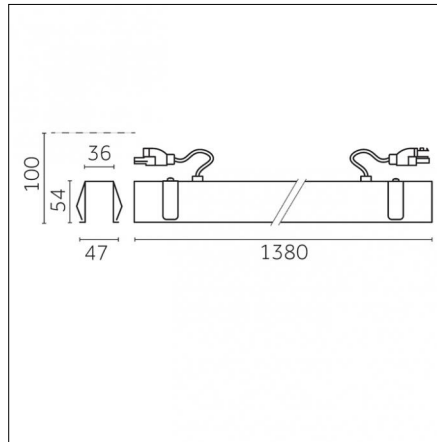

**CUT
OUT**

1390x40mm

Wide 77°

12

IP43

Risk 0

850°

Code 0.CH070.HQ12