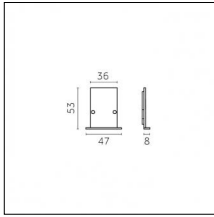

Accessories

Code 0.26156.0012 - End cap (2pcs)

Type: Mounting

Finishing: Embossed matt white (Standard)