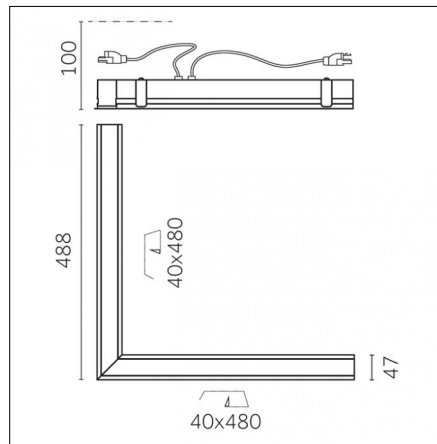

**CUT
OUT**

40x480 – 40x480mm

Wide 77°

12

IP43

Risk 0

850°

Code 0.DH050.HQ12