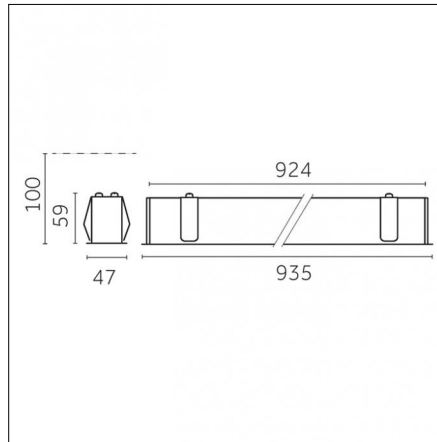

#### Physical features

**Material:** aluminum

**Diffusing screen:** Opal

**Mounting:** Recessed

**Fixing:** Ceiling

**Finishing:** Embossed matt white (Standard)

Luminaire constructed in conformity with Directives 2014/35/EU (LV), 2014/30/EU (EMC), 2009/125/EC (Ecodesign) with Regulations (EC) No 245/2009, (EU) No 347/2010 and (EU) 2015/1428 (for luminaires with fluorescent and metal halide lamps only), 2009/125/EC (Ecodesign) with Regulations (EU) No 1194/2012 and 2015/1428 (for LED luminaires only), 2011/65/EU (RoHS 2) and 2012/19/EU (WEEE).

## Photometries

Yori Linear Recessed 460mm\_13W\_IE

Yori Linear Recessed 460mm\_13W\_LL

Indoor | Recessed luminaires | Yori Linear recessed

**CUT  
OUT**

930x40mm

Wide 77°

12