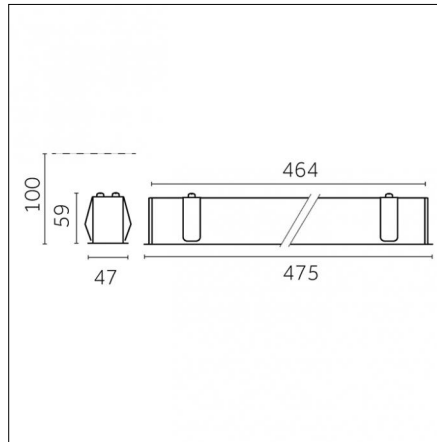

Indoor | Recessed luminaires | Yori Linear recessed

**CUT  
OUT**  
-----  
470x40mm

Wide 77°

12

IP43

Risk 0

850°

## Photometries

Yori Linear Recessed 460mm\_13W\_IE

Yori Linear Recessed 460mm\_13W\_LL

Indoor | Recessed luminaires | Yori Linear recessed

**CUT  
OUT**

930x40mm

Wide 77°

12

## Photometries

Yori Linear Recessed 920mm\_26W\_IE

Yori Linear Recessed 920mm\_26W\_LL

Indoor | Recessed luminaires | Yori Linear recessed

**CUT  
OUT**

1390x40mm

Wide 77°

12

## Photometries

Yori Linear Recessed 1380mm\_38W\_I

Yori Linear Recessed 1380mm\_38W\_L