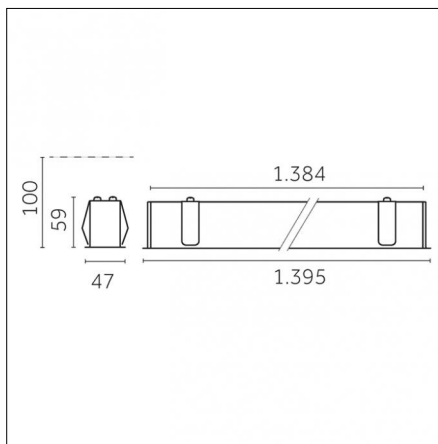

## Photometries

Yori Linear Recessed 920mm\_26W\_IE

Yori Linear Recessed 920mm\_26W\_LL

Indoor | Recessed luminaires | Yori Linear recessed

**CUT  
OUT**

1390x40mm

Wide 77°

12

## Photometries

Yori Linear Recessed 1380mm\_38W\_I

Yori Linear Recessed 1380mm\_38W\_L