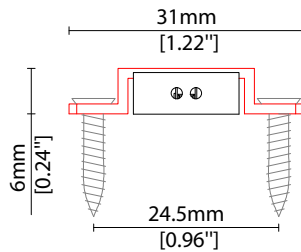

MOUNTING OPTIONS

Note: Accessories are to be ordered separately with corresponding code shown below.

CONNECTORS