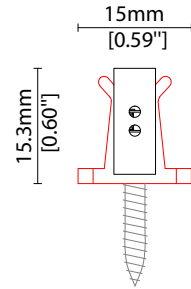

KKBK-14
IP65 silicone bracket
(allow 4 per metre/40in)
Translucent silicone