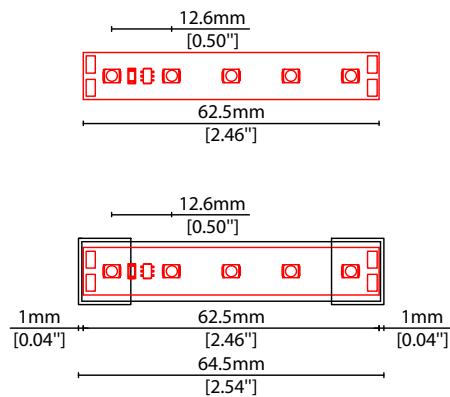

Length Code		Fixture Length¹		LED Strip²		End Cap Dimension³		Wattage (W)	Output (lm)	
Metric	Imperial(US)	Metric	Imperial(US)	Metric	Imperial(US)	Metric	Imperial(US)		3000K (Test Data)	Range Data
m5502	i0217	5502mm	216.61in	5500mm	216.54in	2mm	0.08in	38.50	2580	2064-2683
m5565	i0219	5565mm	219.07in	5563mm	219.00in	2mm	0.08in	38.94	2609	2087-2713
m5627	i0222	5627mm	221.54in	5625mm	221.46in	2mm	0.08in	39.38	2638	2111-2744
m5690	i0224	5690mm	224.00in	5688mm	223.92in	2mm	0.08in	39.81	2667	2134-2774
m5752	i0226	5752mm	226.46in	5750mm	226.38in	2mm	0.08in	40.25	2697	2157-2805
m5815	i0229	5815mm	228.92in	5813mm	228.84in	2mm	0.08in	40.69	2726	2181-2835
m5877	i0231	5877mm	231.38in	5875mm	231.30in	2mm	0.08in	41.13	2755	2204-2866
m5940	i0234	5940mm	233.84in	5938mm	233.76in	2mm	0.08in	41.56	2785	2228-2896
m6002	i0236	6002mm	236.30in	6000mm	236.22in	2mm	0.08in	42.00	2814	2251-2927
m6065	i0239	6065mm	238.76in	6063mm	238.68in	2mm	0.08in	42.44	2843	2275-2957
m6127	i0241	6127mm	241.22in	6125mm	241.14in	2mm	0.08in	42.88	2873	2298-2988
m6190	i0244	6190mm	243.68in	6188mm	243.60in	2mm	0.08in	43.31	2902	2322-3018
m6252	i0246	6252mm	246.14in	6250mm	246.06in	2mm	0.08in	43.75	2931	2345-3049
m6315	i0249	6315mm	248.60in	6313mm	248.52in	2mm	0.08in	44.19	2961	2368-3079
m6377	i0251	6377mm	251.06in	6375mm	250.98in	2mm	0.08in	44.63	2990	2392-3109
m6440	i0254	6440mm	253.52in	6438mm	253.44in	2mm	0.08in	45.06	3019	2415-3140
m6502	i0256	6502mm	255.98in	6500mm	255.91in	2mm	0.08in	45.50	3049	2439-3170
m6565	i0258	6565mm	258.44in	6563mm	258.37in	2mm	0.08in	45.94	3078	2462-3201
m6627	i0261	6627mm	260.91in	6625mm	260.83in	2mm	0.08in	46.38	3107	2486-3231
m6690	i0263	6690mm	263.37in	6688mm	263.29in	2mm	0.08in	46.81	3136	2509-3262
m6752	i0266	6752mm	265.83in	6750mm	265.75in	2mm	0.08in	47.25	3166	2533-3292
m6815	i0268	6815mm	268.29in	6813mm	268.21in	2mm	0.08in	47.69	3195	2556-3323
m6877	i0271	6877mm	270.75in	6875mm	270.67in	2mm	0.08in	48.13	3224	2580-3353
m6940	i0273	6940mm	273.21in	6938mm	273.13in	2mm	0.08in	48.56	3254	2603-3384
m7002	i0276	7002mm	275.67in	7000mm	275.59in	2mm	0.08in	49.00	3283	2626-3414