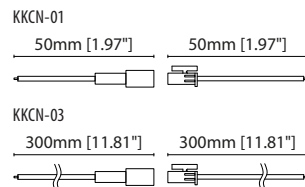

KKCN-06
2 PIN 300mm (11.81in) extension lead