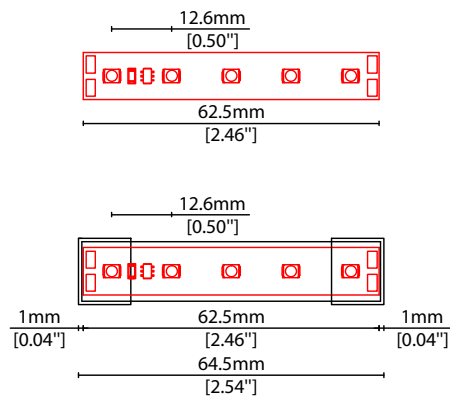

Length Code		Fixture Length		LED Strip		End Cap Dimension		Wattage (W)	Output (lm)	
Metric	Imperial(US)	Metric	Imperial(US)	Metric	Imperial(US)	Metric	Imperial(US)		3000K (Test Data)	Range Data
m5500	i0217	5500mm	216.54in	5500mm	216.54in	N/A	N/A	38.50	3053	2405-3127
m5563	i0219	5563mm	219.00in	5563mm	219.00in	N/A	N/A	38.94	3088	2433-3163
m5625	i0221	5625mm	221.46in	5625mm	221.46in	N/A	N/A	39.38	3122	2460-3198
m5688	i0224	5688mm	223.92in	5688mm	223.92in	N/A	N/A	39.81	3157	2487-3234
m5750	i0226	5750mm	226.38in	5750mm	226.38in	N/A	N/A	40.25	3192	2515-3269
m5813	i0229	5813mm	228.84in	5813mm	228.84in	N/A	N/A	40.69	3227	2542-3305
m5875	i0231	5875mm	231.30in	5875mm	231.30in	N/A	N/A	41.13	3261	2569-3340
m5938	i0234	5938mm	233.76in	5938mm	233.76in	N/A	N/A	41.56	3296	2597-3376
m6000	i0236	6000mm	236.22in	6000mm	236.22in	N/A	N/A	42.00	3331	2624-3411
m6063	i0239	6063mm	238.68in	6063mm	238.68in	N/A	N/A	42.44	3365	2651-3447
m6125	i0241	6125mm	241.14in	6125mm	241.14in	N/A	N/A	42.88	3400	2679-3482
m6188	i0244	6188mm	243.60in	6188mm	243.60in	N/A	N/A	43.31	3435	2706-3518
m6250	i0246	6250mm	246.06in	6250mm	246.06in	N/A	N/A	43.75	3469	2734-3554
m6313	i0249	6313mm	248.52in	6313mm	248.52in	N/A	N/A	44.19	3504	2761-3589
m6375	i0251	6375mm	250.98in	6375mm	250.98in	N/A	N/A	44.63	3539	2788-3625
m6438	i0253	6438mm	253.44in	6438mm	253.44in	N/A	N/A	45.06	3573	2816-3660
m6500	i0256	6500mm	255.91in	6500mm	255.91in	N/A	N/A	45.50	3608	2843-3696
m6563	i0258	6563mm	258.37in	6563mm	258.37in	N/A	N/A	45.94	3643	2870-3731
m6625	i0261	6625mm	260.83in	6625mm	260.83in	N/A	N/A	46.38	3678	2898-3767
m6688	i0263	6688mm	263.29in	6688mm	263.29in	N/A	N/A	46.81	3712	2925-3802
m6750	i0266	6750mm	265.75in	6750mm	265.75in	N/A	N/A	47.25	3747	2952-3838
m6813	i0268	6813mm	268.21in	6813mm	268.21in	N/A	N/A	47.69	3782	2980-3873
m6875	i0271	6875mm	270.67in	6875mm	270.67in	N/A	N/A	48.13	3816	3007-3909
m6938	i0273	6938mm	273.13in	6938mm	273.13in	N/A	N/A	48.56	3851	3034-3944
m7000	i0276	7000mm	275.59in	7000mm	275.59in	N/A	N/A	49.00	3886	3062-3980