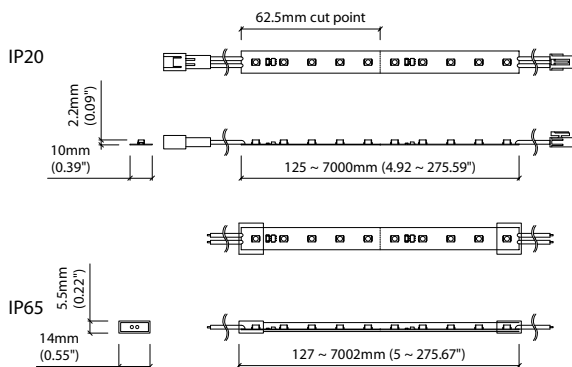

Data derived from independent UKAS / IESNA LM-79-08 accredited testing of production samples.