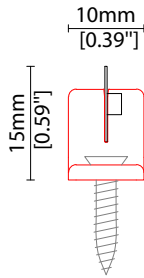

KKCP-08
IP65 side clip
(allow 4 per metre/40in)
Clear plastic