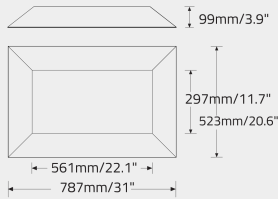

DIMENSIONAL DIAGRAMS

ABN4

ABN5

ABN6

APPROVALS