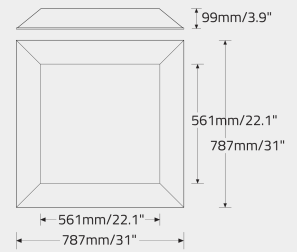

DIMENSIONAL DIAGRAMS

ABN5

ABN6

APPROVALS