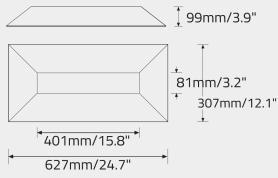

A SPECIFY LUMINAIRE

Code:	Size:	Wattage:	Delivered lms:	LPW:
ABN1	305mm/12" x 635mm/25"	7W	848	121
ABN2	305mm/12" x 1143mm/45"	18W	2157	123
ABN3	305mm/12" x 2388mm/94"	42W	5325	126
ABN4	508mm/20" x 762mm/30"	34W	4810	140
ABN5	508mm/20" SQ	17W	2389	139
ABN6	762mm/30" SQ	69W	9557	139

ABN1 not available with L1 or L2

G SPECIFY EMERGENCY

E0	Emergency system not required
E2	Emergency system - Remote

EXAMPLE CODE

ABN2/J3/D2/G44/H1/L0/E0

DIMENSIONAL DIAGRAMS

ABN1

ABN2