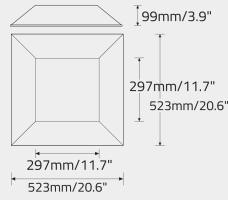

DIMENSIONAL DIAGRAMS

ABN5

ABN6

APPROVALS