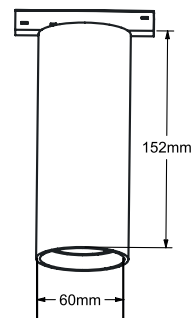

TUBE FX TRACK

REF	A6163W Tube FX track white A6163B Tube FX track black
LED	Xicato XIM
LED LM OUTPUT	1.300 - 2.000 lm
POWER CONS.	according to lm output - see table p. 193
COLOR TEMP.	2.700 / 3.000 / 4.000 K
CRI	80 or +95
COLOR QUAL.	artist / beauty / vibrant / vibrant artist
REFLECTOR	20° / 40° / 60° (12° only available in 1.300 lm)
FINISH	white RAL 9016 tex black RAL 9005 tex
ADJUSTABLE	45° x 355°
CUT-OUT	n/a
DRIVE VOLTAGE	48 Vdc
DIMMING	1-10 V (0-10 V) or Dali
REMARK	also available in XIM BLE version suitable for Eutrac LED track system, see p. x

MODEL	REFERENCE	LM OUTPUT	CRI / CCT	BEAM	DIMMING
TUBE FX TRACK WHITE TUBE FX TRACK BLACK	A6163W A6163B	1.300 lm	827 - 830 - 840 - V830 927 - 930 - 940 - V930 - BT - F+	11° / 20° 40° / 60°	A D
		2.000 lm	827 - 830 - 840 - V830	20° / 40° / 60°