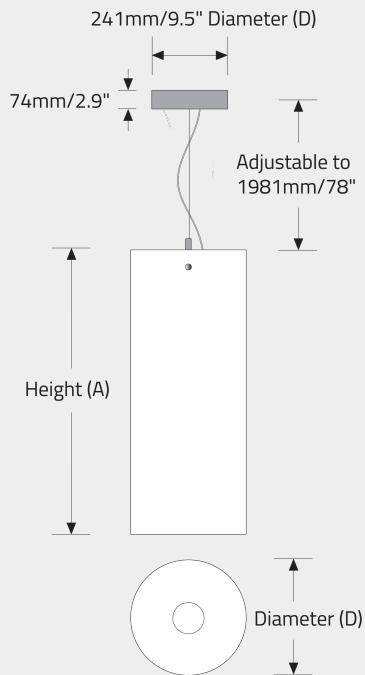

### A SPECIFY LUMINAIRE

Code:	Power (LED):	Height (A):	Diameter (D):	Delivered lms:	LPW:
42 1000	50W	762mm/30"	152mm/6"	4699	98
42 1001	50W	762mm/30"	203mm/8"	4889	102
42 1002	50W	762mm/30"	254mm/10"	5095	106
42 1003	50W	762mm/30"	305mm/12"	5332	111
42 1100	100W	1295mm/51"	152mm/6"	9397	98
42 1101	100W	1321mm/52"	203mm/8"	9778	102
42 1102	100W	1321mm/52"	254mm/10"	10190	106
42 1103	100W	1321mm/52"	305mm/12"	10663	111

## DIMENSIONAL DIAGRAMS