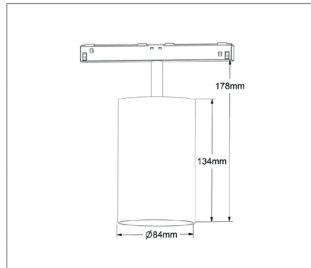

TUBE FX AT

REF **AT6163B** Tube FX AT

LED Xicato
 LED LM OUTPUT 1.300 - 2.000 lm
 POWER CONS. according to lm output
 DRIVE VOLTAGE 48 Vdc
 COLOR TEMP. 2.700 / 3.000 K / 4.000 K
 CRI / QUALITY 80 or +90 / artist - beauty - vibrant
 REFLECTOR 11° - 20° - 40° - 60°
 FINISH black RAL 9005 tex
 ADJUSTABLE 90° x 355°
 OPTIONS C6021 - Honeycomb Ø 70 mm

MODEL	REFERENCE	LM OUTPUT	CRI / CCT	BEAM	DIMMING
TUBE FX AT BLACK	AT6163B	1.300 lm	827 - 830 - 840 - V830	11° / 20° 40° / 60°	A D
			927 - 930 - 940 - V930 - BT - F+		
		2.000 lm	827 - 830 - 840 - V830	20° / 40° / 60°	