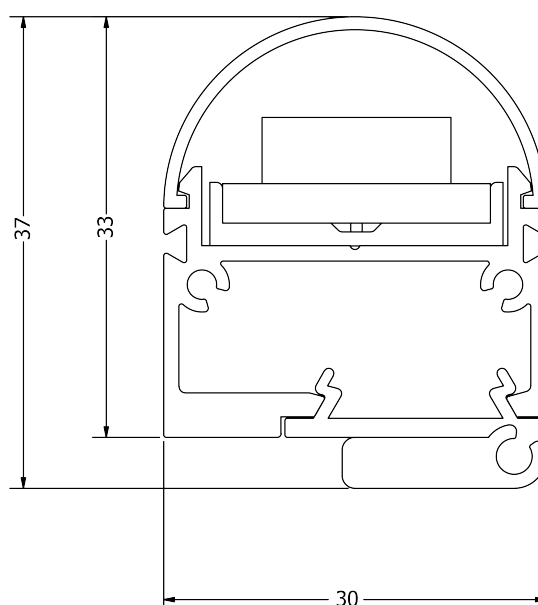

FLEXI GRAZER - 4000K

SPECIFICATION SHEET

PRODUCT SPECIFICATION

Name	FLEXI GRAZER
Description	Flexi Grazer, 4000 K, 24 V, 16.69W/m
Lifetime	50000 hrs @45°C

COLOUR/TEMPERATURE CHARACTERISTICS

Correlated Colour Temp (CCT)	3895 K
Colour Rendering Index (CRI, Ra)	84.3
Chromaticity coordinates (CIE 1931 - x,y)	0.3853, 0.3799

LIGHT OUTPUT

Luminaire efficacy (lm/W)	134.76 lm/W
Luminous flux	2249 lm/m
Beam angle	20°

TECHNICAL DRAWING

PHYSICAL CHARACTERISTICS

Section Dimensions	W = 30 mm / H = 37 mm
LED Pitch	23.80 mm
Mounting	Swivel Clip
IP Rating	IP 65
Profile Colour	White / Black

ELECTRICAL CHARACTERISTICS

Power Consumption	16.69 W
Supply Voltage	24V DC
Supply Current	0.6955 A
Operating Temp	0-50 °C
Control	0-10 V/DMX/DALI
Qty/Length of tested products	1 x 1000 mm
Connection	Male/female connectors