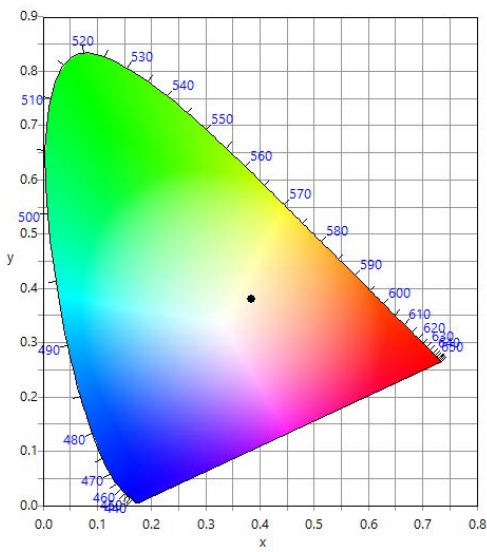

FLEXI GRAZER - 4000K

SPECIFICATION SHEET

PRODUCT SPECIFICATION

Name	FLEXI GRAZER
Description	Flexi Grazer, 4000 K, 24 V, 16.69W/m
Lifetime	50000 hrs @45°C

COLOUR/TEMPERATURE CHARACTERISTICS

Correlated Colour Temp (CCT)	3895 K
Colour Rendering Index (CRI, Ra)	84.3
Chromaticity coordinates (CIE 1931 - x,y)	0.3853, 0.3799

LIGHT OUTPUT

Luminaire efficacy (lm/W)	134.76 lm/W
Luminous flux	2249 lm/m
Beam angle	20°

TECHNICAL DRAWING

PHYSICAL CHARACTERISTICS

Section Dimensions	W = 30 mm / H = 37 mm
LED Pitch	23.80 mm
Mounting	Swivel Clip
IP Rating	IP 65
Profile Colour	White / Black

COLOUR RENDERING INDEX

R1	R2	R3	R4	R5	R6	R7	R8	R9	R10	R11	R12	R13	R14	R15
84	89	93	85	83	85	88	68	16	73	85	58	85	96	78

CHROMACITY DIAGRAM

SPECTRAL RADIANT FLUX VERSUS WAVELENGTH