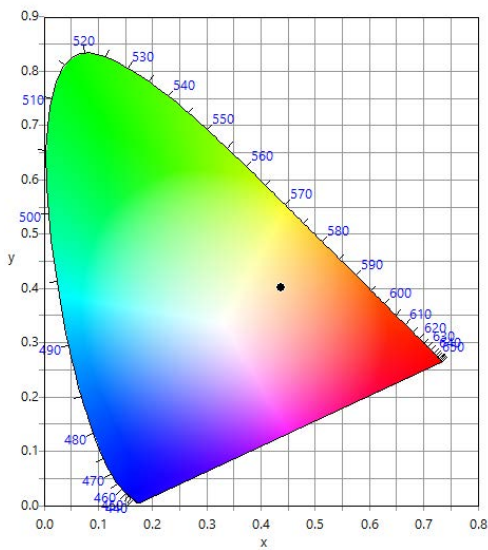

PHYSICAL CHARACTERISTICS

Section Dimensions	W = 30 mm / H = 37 mm
LED Pitch	23.80 mm
Mounting	Swivel Clip
IP Rating	IP 65
Profile Colour	White / Black

ELECTRICAL CHARACTERISTICS

Power Consumption	16.74 W
Supply Voltage	24V DC
Supply Current	0.6974 A
Operating Temp	0-50 °C
Control	0-10 V/DMX/DALI
Qty/Length of tested products	1 x 1000 mm
Connection	Male/female connectors

COLOUR RENDERING INDEX

R1	R2	R3	R4	R5	R6	R7	R8	R9	R10	R11	R12	R13	R14	R15
84	92	97	84	84	90	85	65	21	82	82	70	86	99	78

CHROMACITY DIAGRAM