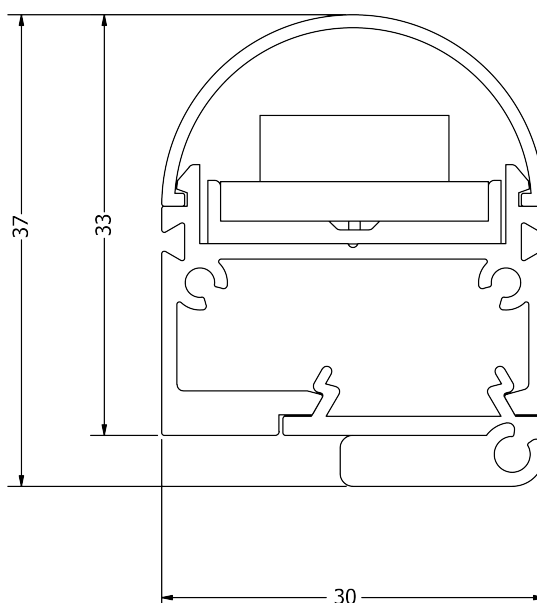

## LIGHT OUTPUT

Luminaire efficacy (lm/W)	112.91 lm/W
Luminous flux	1890 lm/m
Beam angle	20°

### PHYSICAL CHARACTERISTICS

Section Dimensions	W = 30 mm / H = 37 mm
LED Pitch	23.80 mm
Mounting	Swivel Clip
IP Rating	IP 65
Profile Colour	White / Black